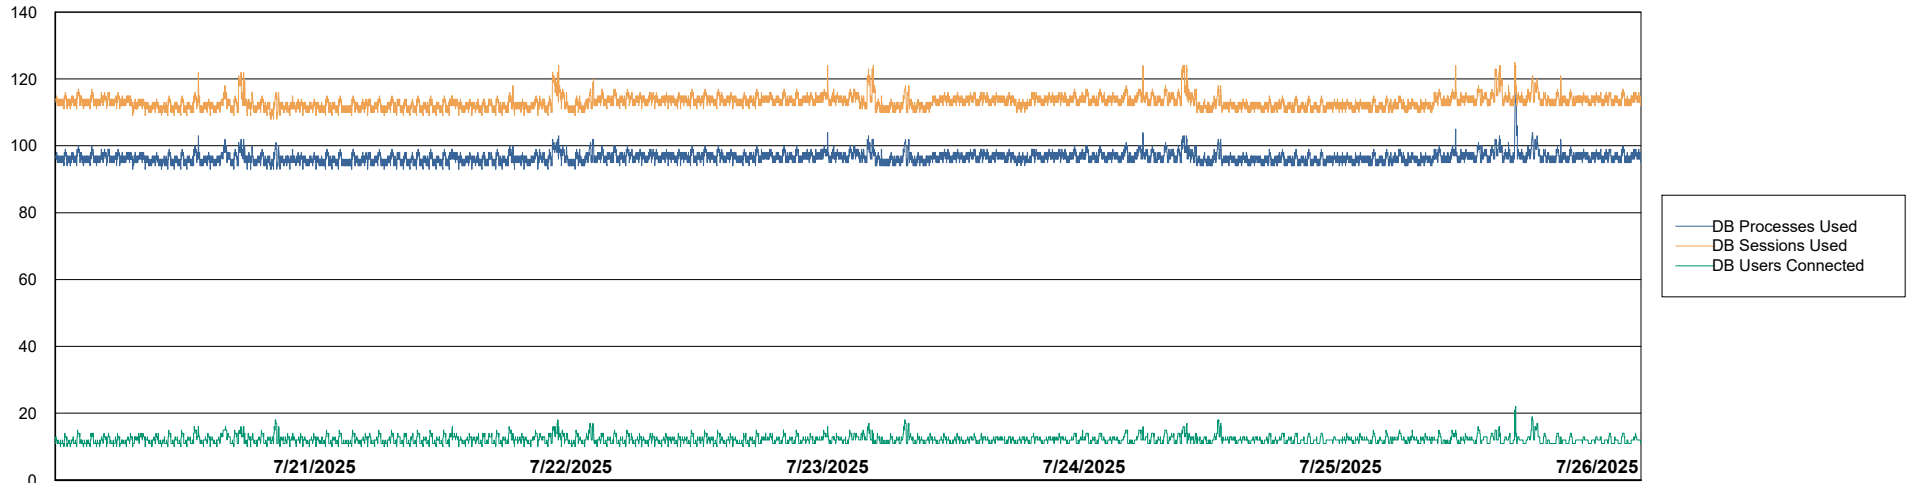

DB Processes Max 1,000
DB Sessions Max 0

Weekly SLA Customer Report

Customer ELJ Production
Database ID 72

Database Performance ELJ_PRD_FRASEQXPRDDB03_ABS1

Weekly SLA Customer Report

Customer ELJ Production
Database ID 72