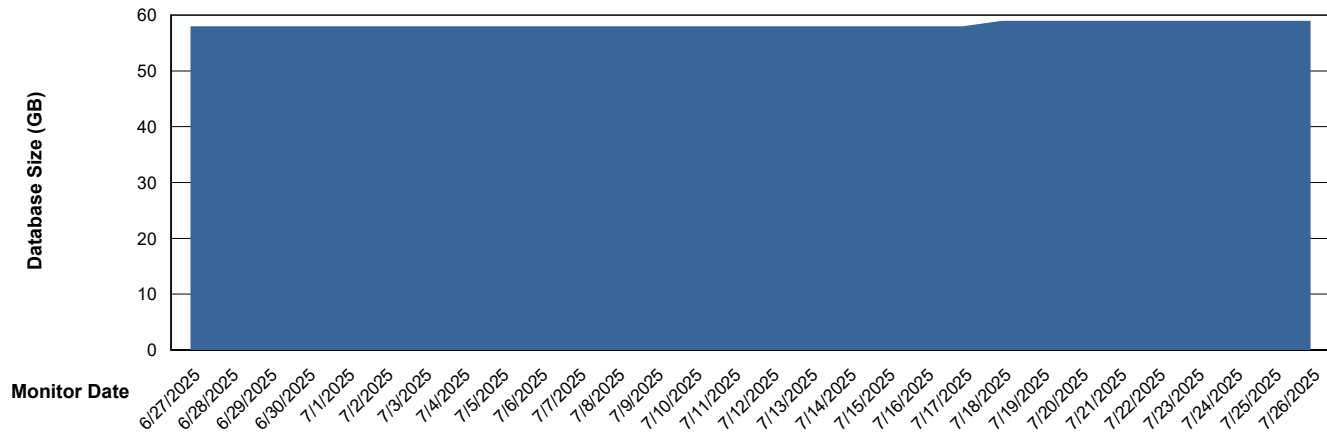

DB Processes Max 1,000
DB Sessions Max 0

Weekly SLA Customer Report

Customer ELJ Production
Database ID 72

Database Performance ELJ_PRD_FRASEQXPRDDB03_ABS1

Weekly SLA Customer Report

Customer ELJ Production
Database ID 72

DATABASE SIZE ELJ_PRD_FRASEQXPRDDB01_ABS1

Database growth over last month

DATABASE SIZE ELJ_PRD_FRASEQXPRDDB03_ABS1

Database growth over last month

Weekly SLA Customer Report

Customer ELJ Production
 Database ID 72