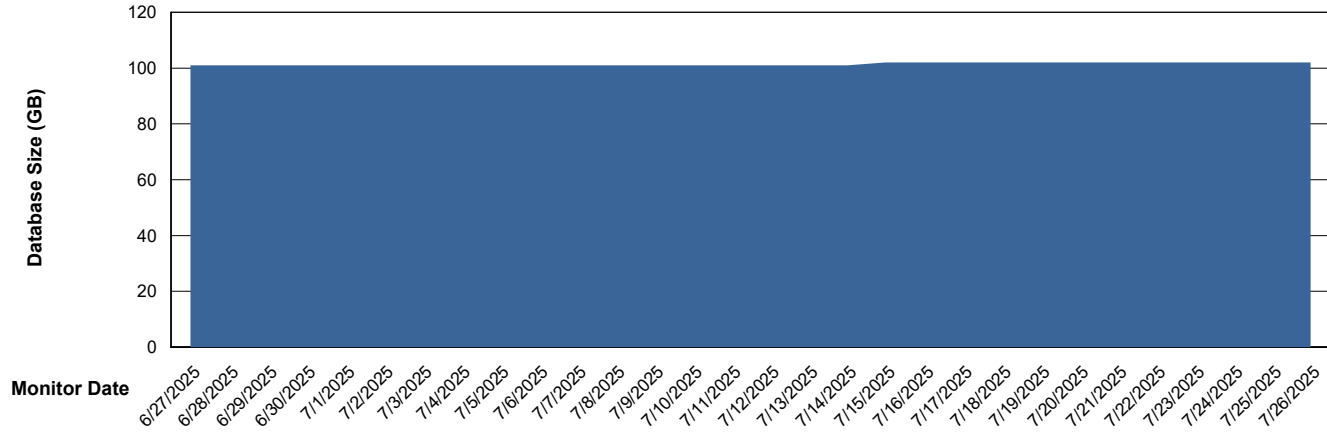

DB Processes Max 1,000
DB Sessions Max 0

Weekly SLA Customer Report

Customer ELJ Production
Database ID 72

Database Performance ELJ_PRD_FRASEQXPRDDB03_ABS1

Weekly SLA Customer Report

Customer ELJ Production
Database ID 72

DATABASE SIZE ELJ_PRD_FRASEQXPRDDB01_ABS1

Database growth over last month

DATABASE SIZE ELJ_PRD_FRASEQXPRDDB03_ABS1

Database growth over last month

Weekly SLA Customer Report

Customer ELJ Production
 Database ID 72