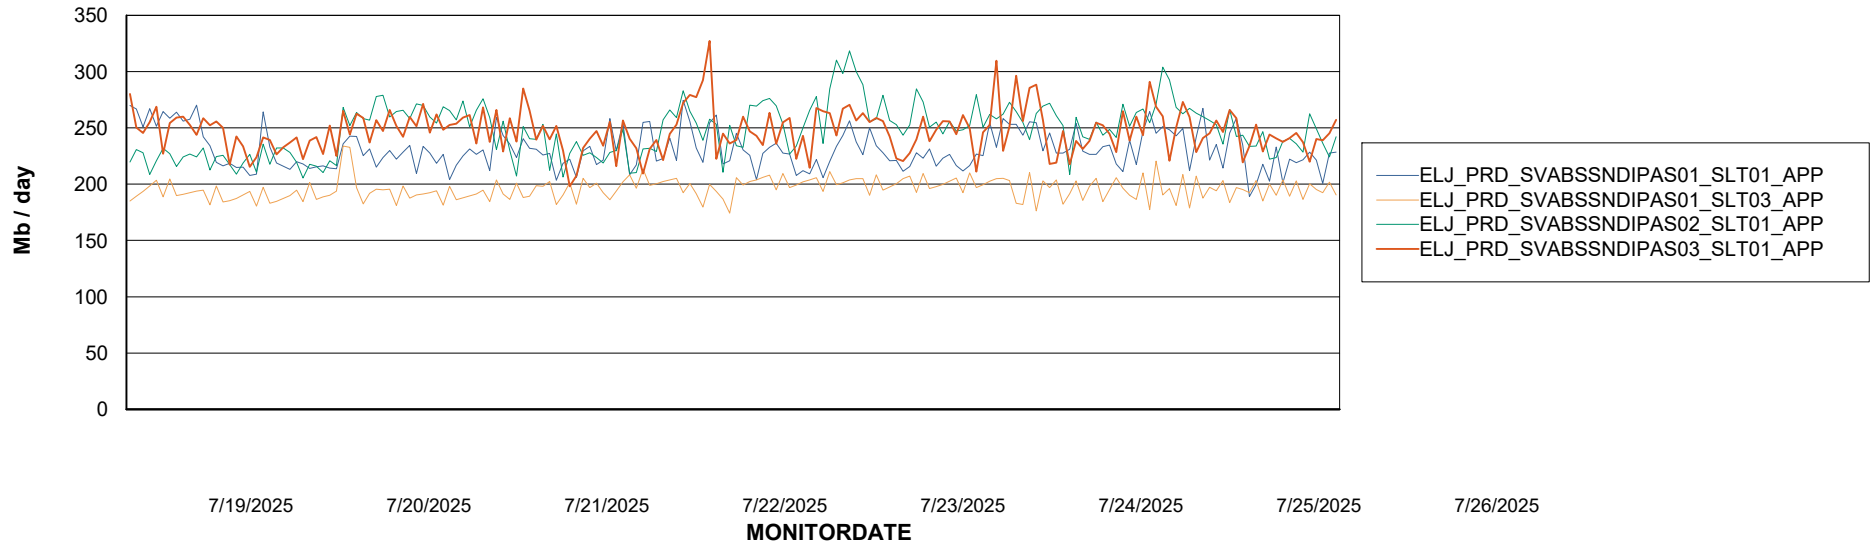

ABSSolute Application Server Services

Avg memory used per ABS Server Service