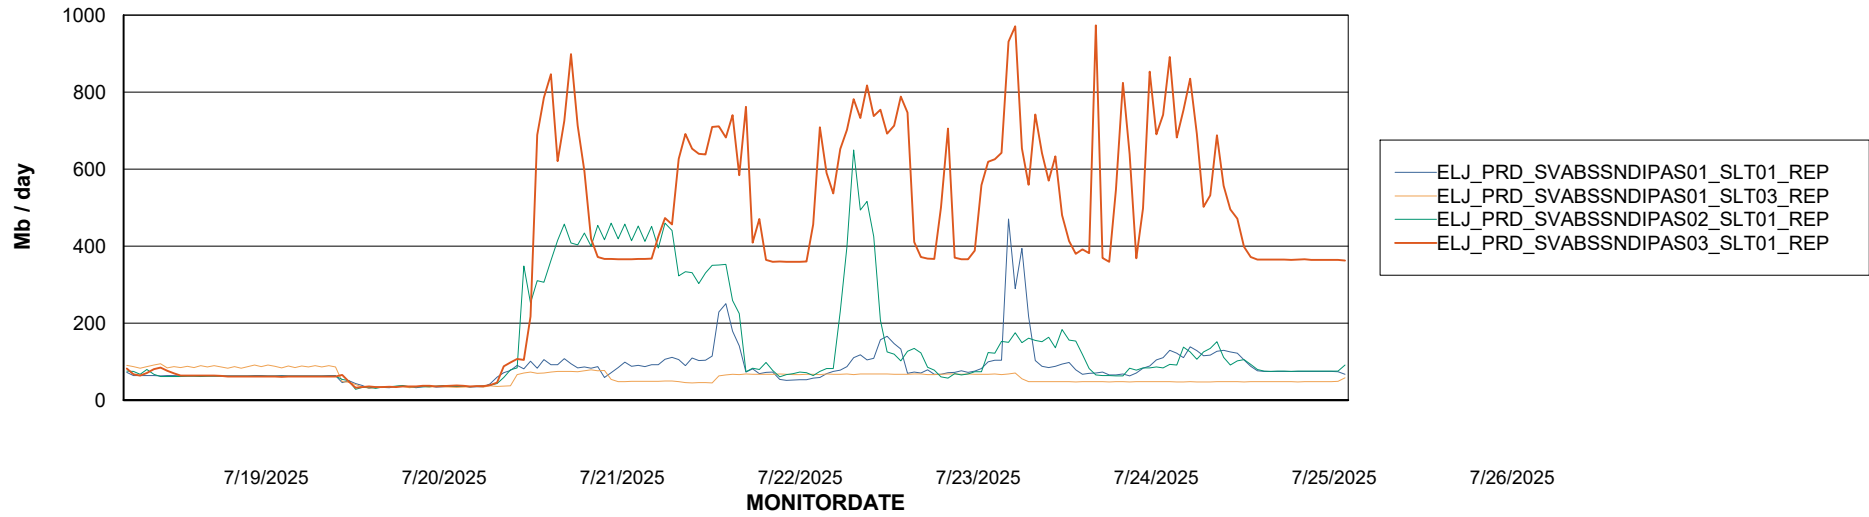

Avg memory used per ABS Server Service

Avg users per day per ABS server

Weekly SLA Customer Report

Customer ELJ Production
Database ID 72

ABSSolute Application ReportServer Services

Avg memory used per ReportServer Service