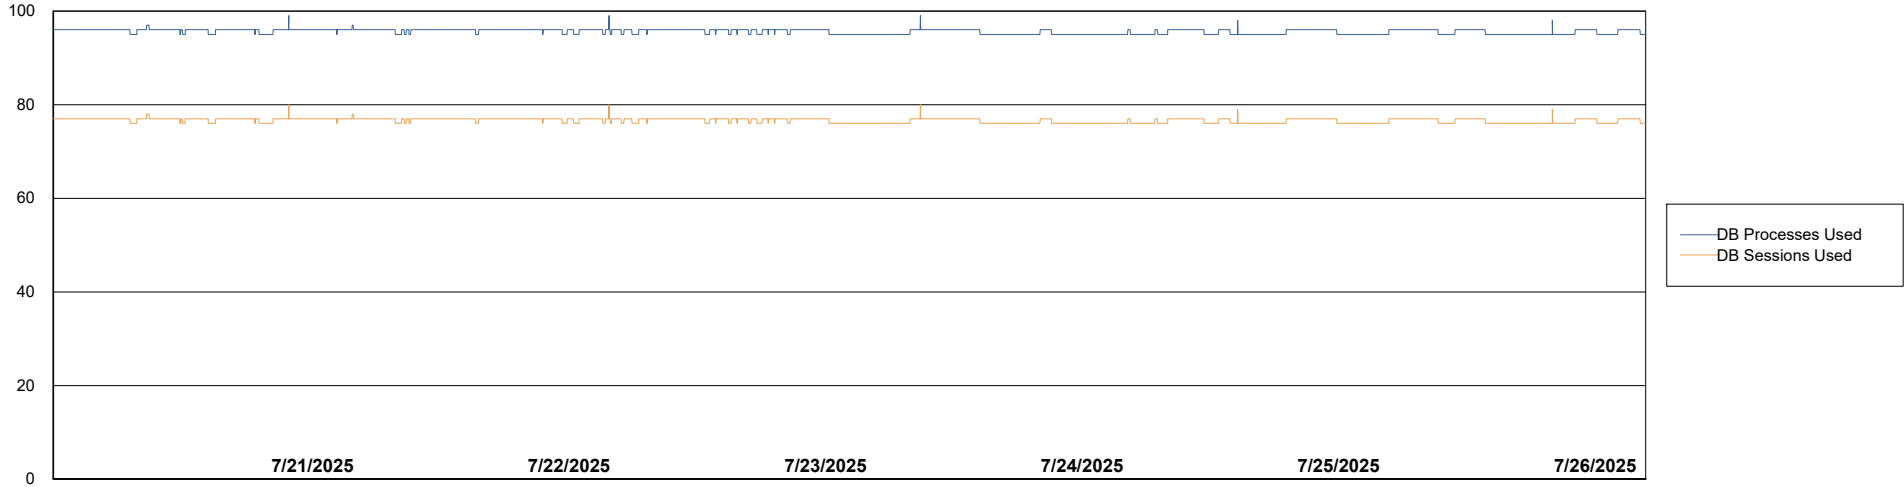

Database Performance ELJ_PRD_FRASEQXPRDDB02_HSBABS1

DB Processes Max 1,000
DB Sessions Max 0