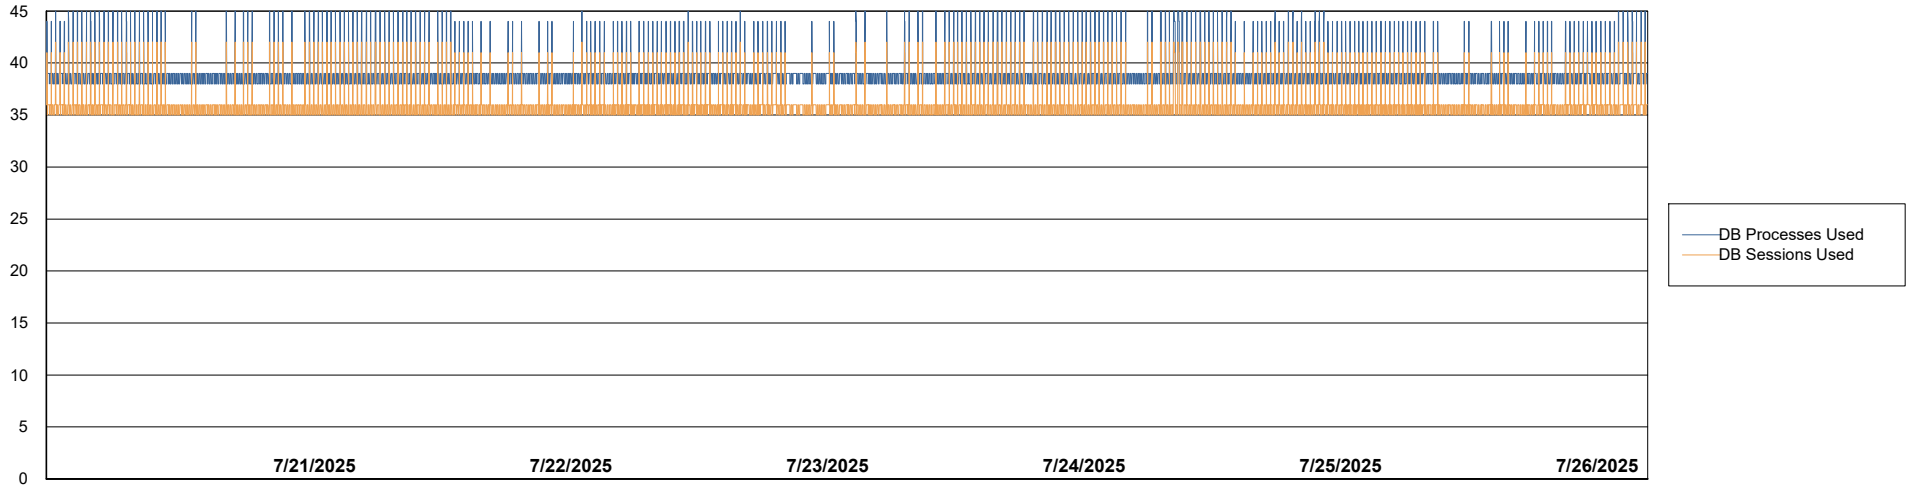

Database Performance ELI_PRD_FRASINTQUADB01_HSBABS1

DB Processes Max 1,000