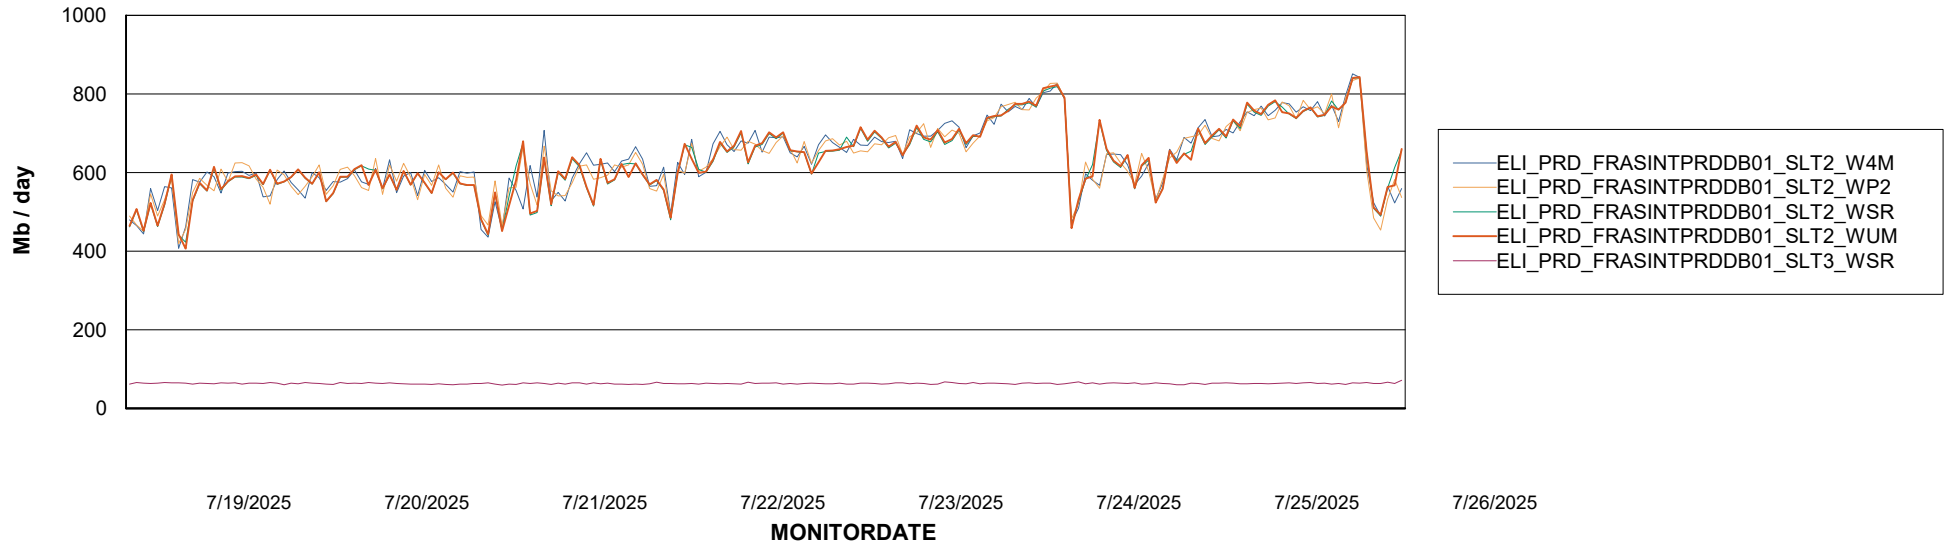

ABSSolute Web Component Services

Avg memory used per ABS Web component