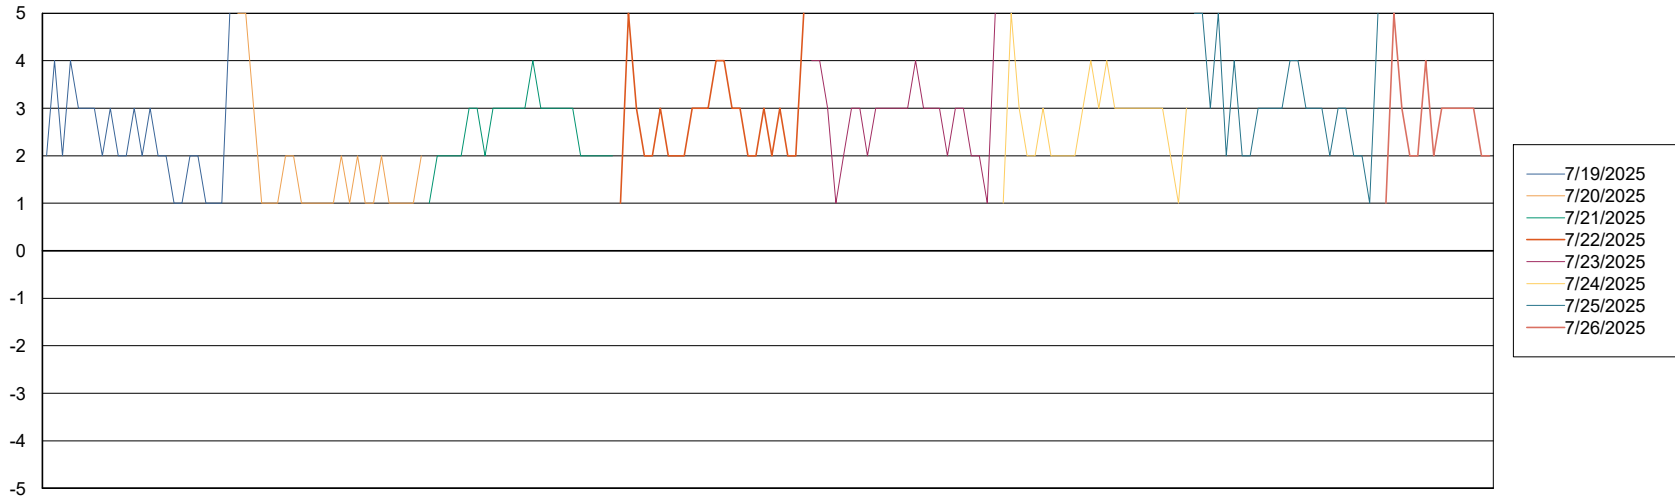

Standby Database Health ELI_Production

Recovery lag for last 7 days