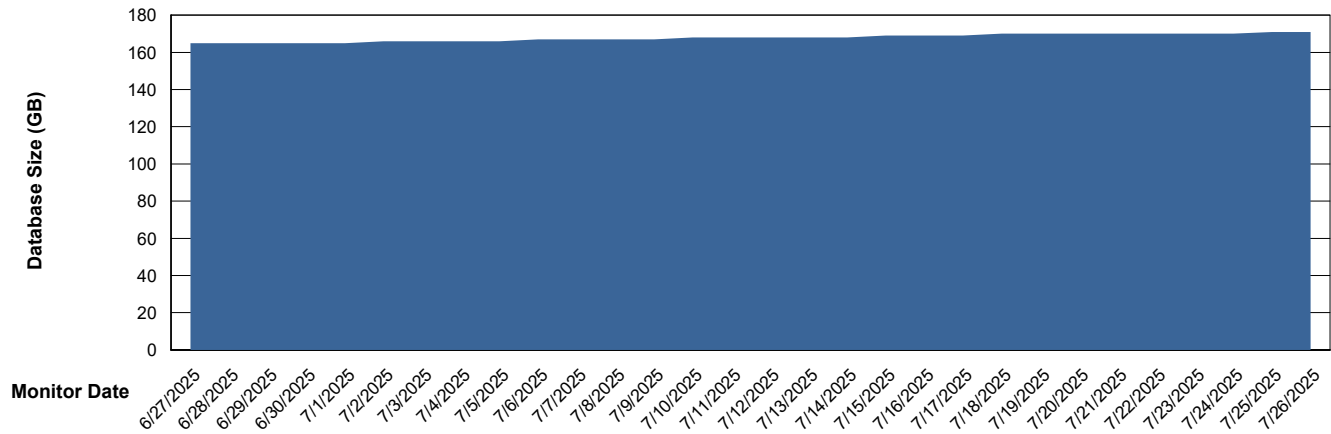

DATABASE SIZE ELI_PRD_FRASINTPRDDB01_ABS1

Database growth over last month