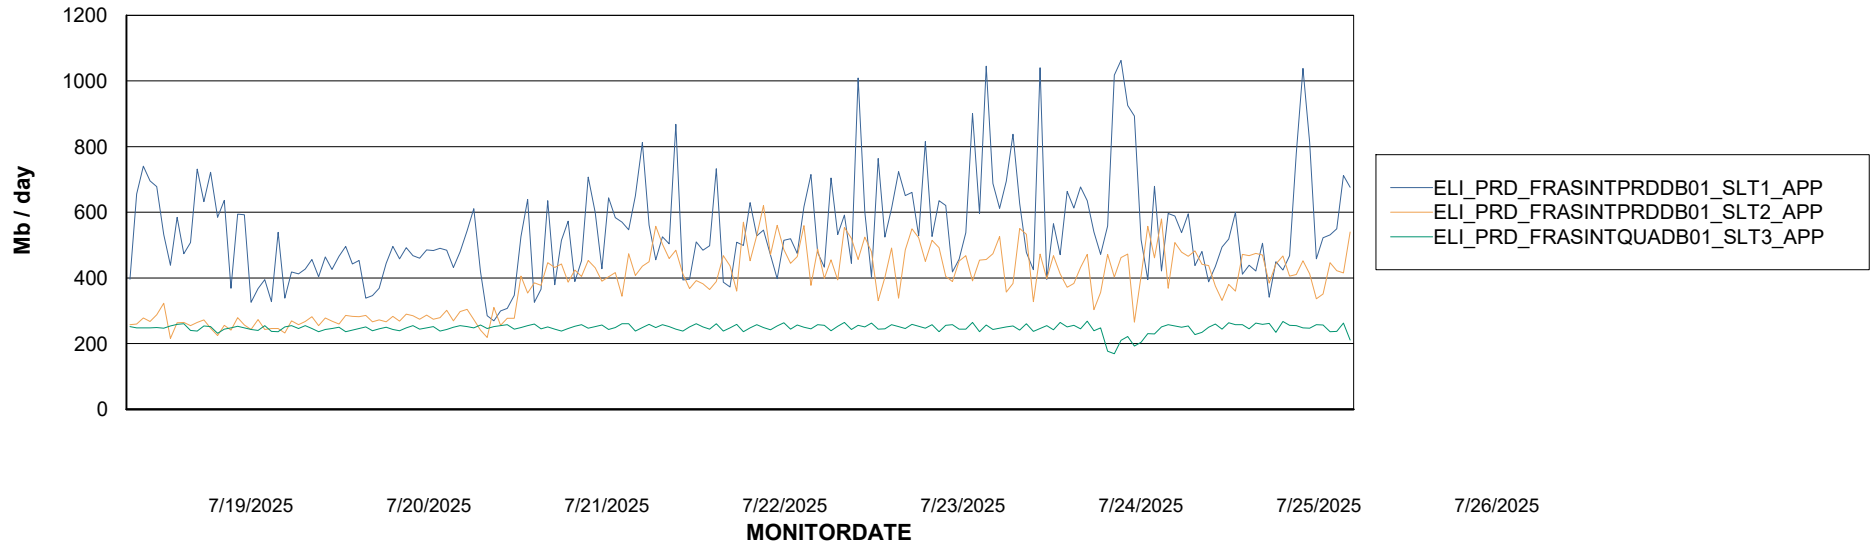

ABSSolute Application Server Services

Avg memory used per ABS Server Service