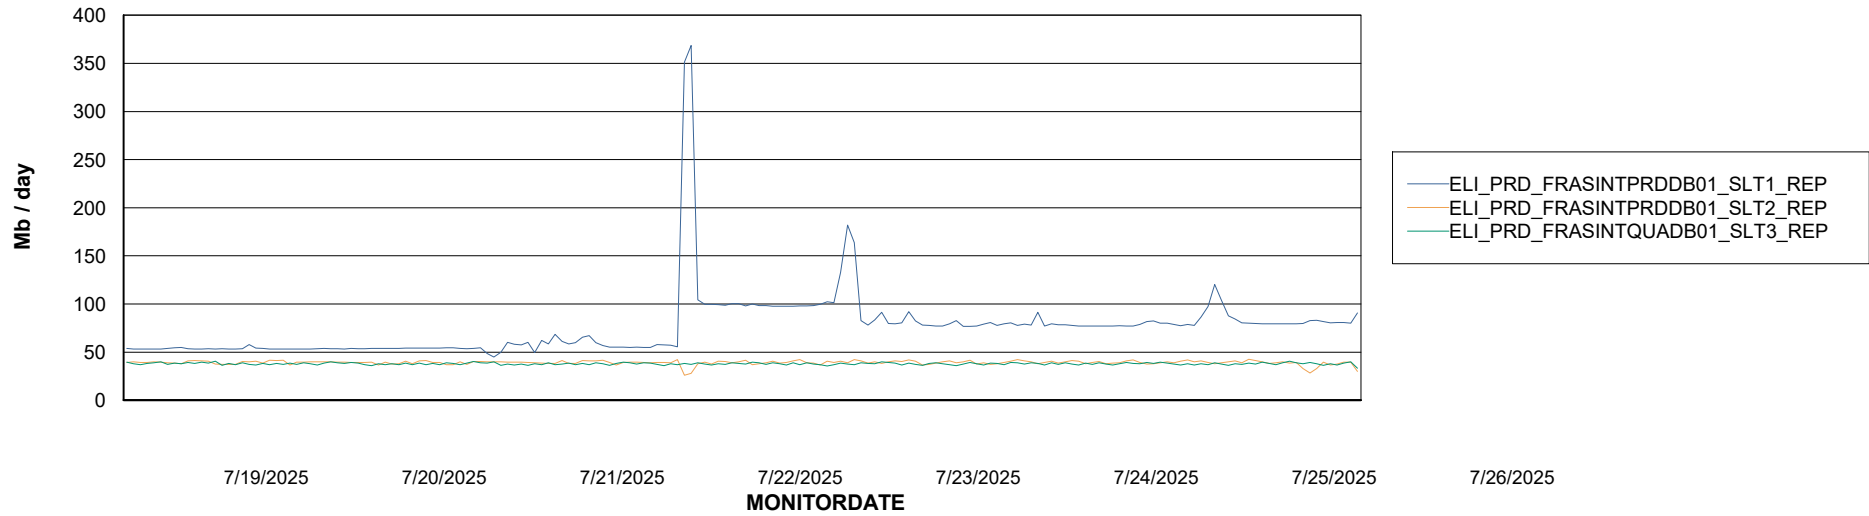

Avg memory used per ABS Server Service

Avg users per day per ABS server

Weekly SLA Customer Report

Customer ELI_Production
Database ID 62

ABSSolute Application ReportServer Services

Avg memory used per ReportServer Service