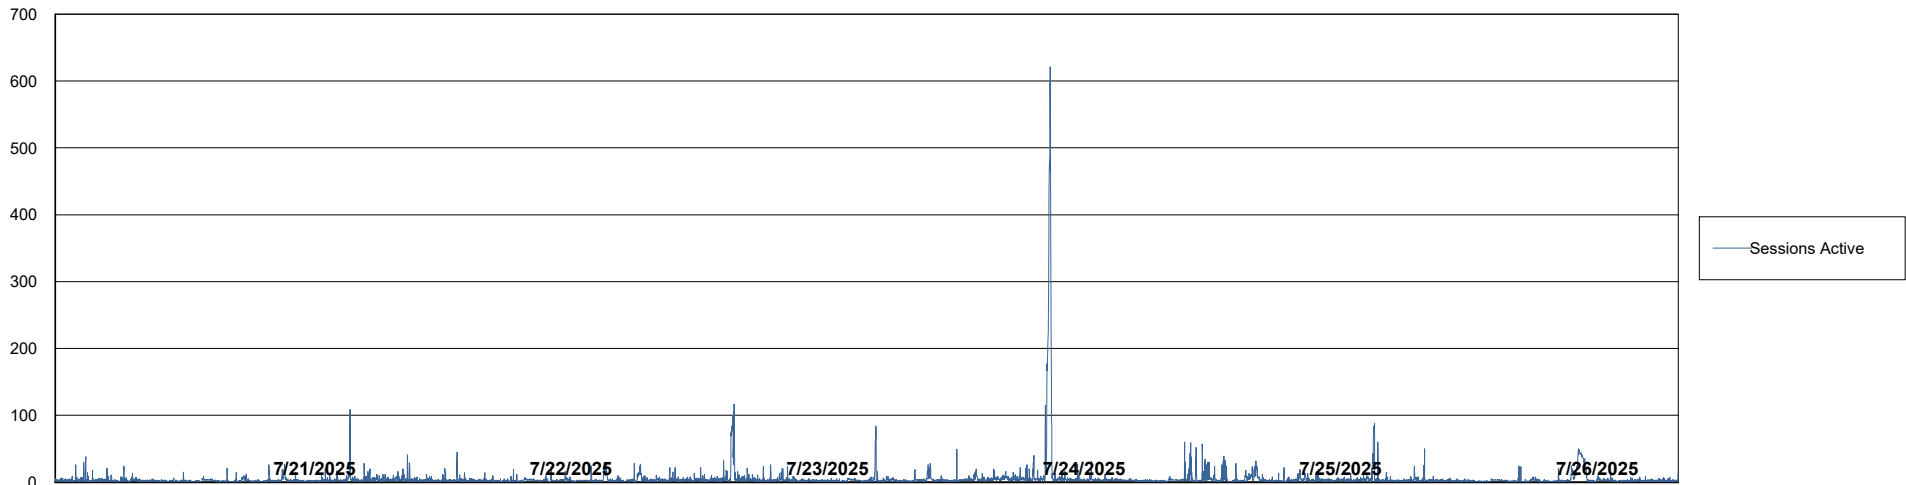

Weekly SLA Customer Report

Customer ELI_Production
Database ID 62

Database Performance ELI_PRD_FRASEQXPRDDB04-BI_ABS1

Weekly SLA Customer Report

Customer ELI_Production
Database ID 62

Database Performance ELI_PRD_FRASINTPRDDB01_ABS1