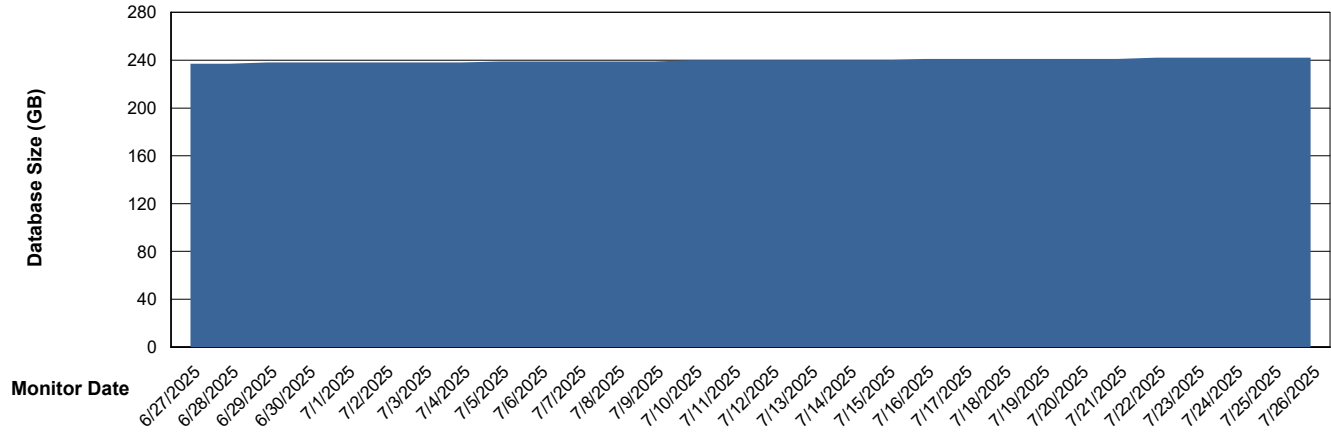

Weekly SLA Customer Report

Customer ELI_Production
Database ID 62

Database Performance ELI_PRD_FRASINTQUADB01_HSBABS1

DB Processes Max 1,000

Weekly SLA Customer Report

Customer ELI_Production
Database ID 62

DATABASE SIZE ELI_PRD_FRASEQXPRDDB04-BI_ABS1

Database growth over last month

DATABASE SIZE ELI_PRD_FRASINTPRDDB01_ABS1

Database growth over last month

Weekly SLA Customer Report

Customer ELI_Production
 Database ID 62