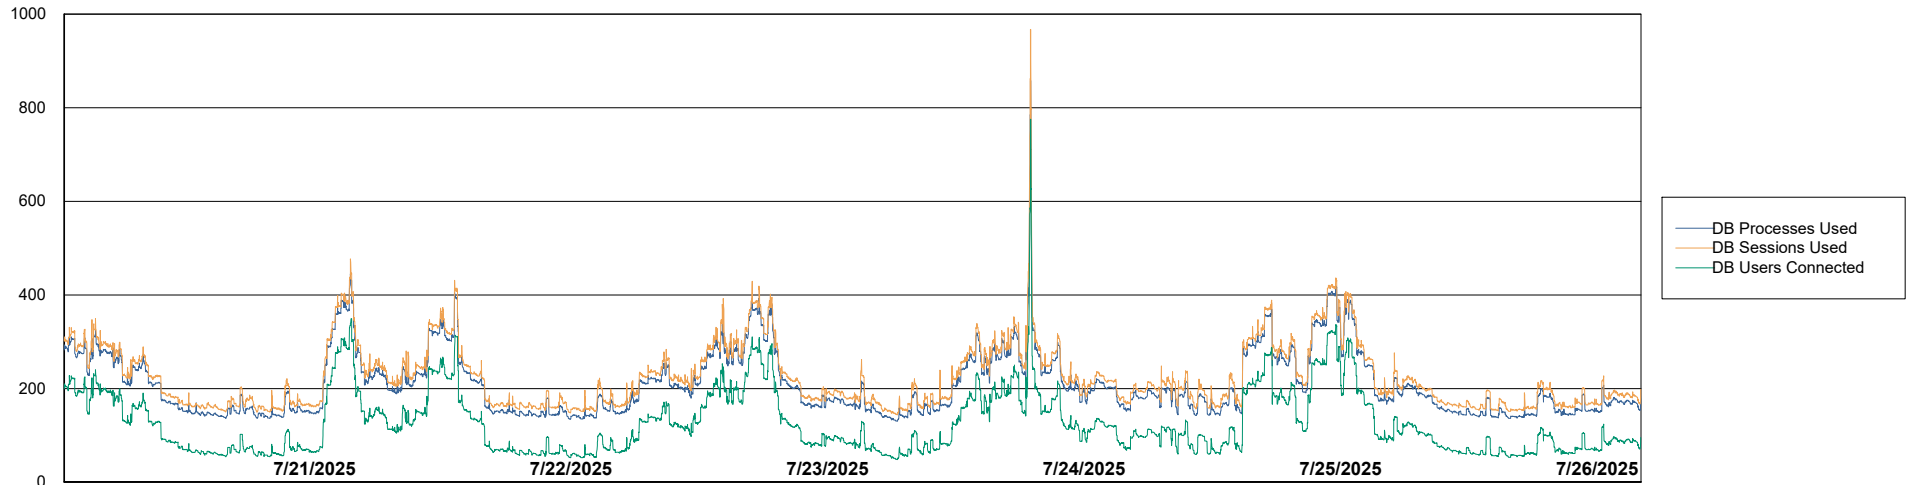

Weekly SLA Customer Report

Customer ELI_Production
Database ID 62

Database Performance ELI_PRD_FRASEQXPRDDB04-BI_ABS1

Weekly SLA Customer Report

Customer ELI_Production
Database ID 62

Database Performance ELI_PRD_FRASINTPRDDB01_ABS1