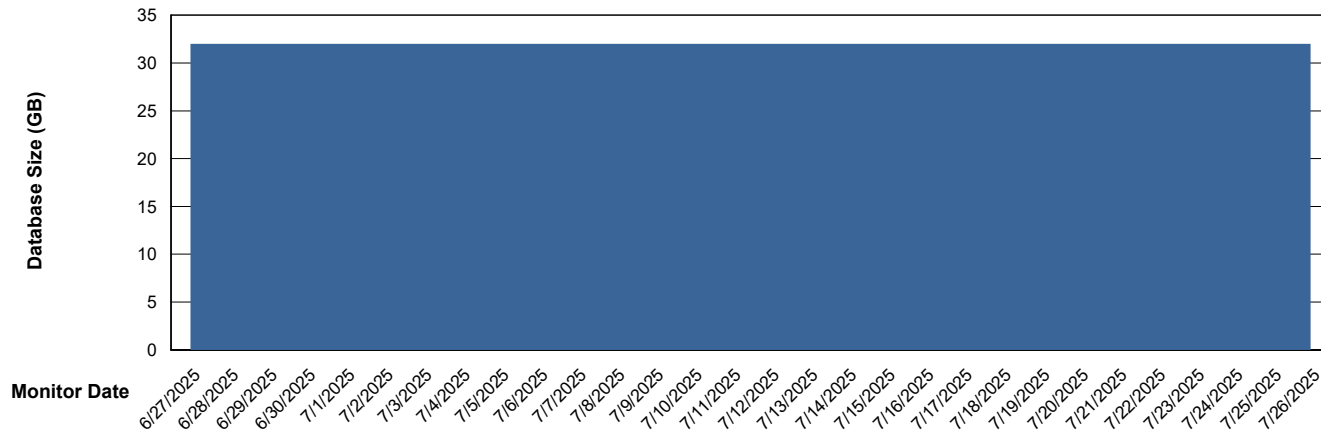

Weekly SLA Customer Report

Customer ECL_Production
Database ID 156

Database Performance ECL_PRD_ECLABS-TEST_HSBABS1

DB Processes Max 1,000

Weekly SLA Customer Report

Customer ECL_Production
Database ID 156

DATABASE SIZE ECL_PRD_ECLABS_ABS1

Database growth over last month

DATABASE SIZE ECL_PRD_ECL-ABS-BI_ABS1

Database growth over last month

Weekly SLA Customer Report

Customer ECL_Production
 Database ID 156

Database Tablespace ECL_PRD_ECLABS_ABS1