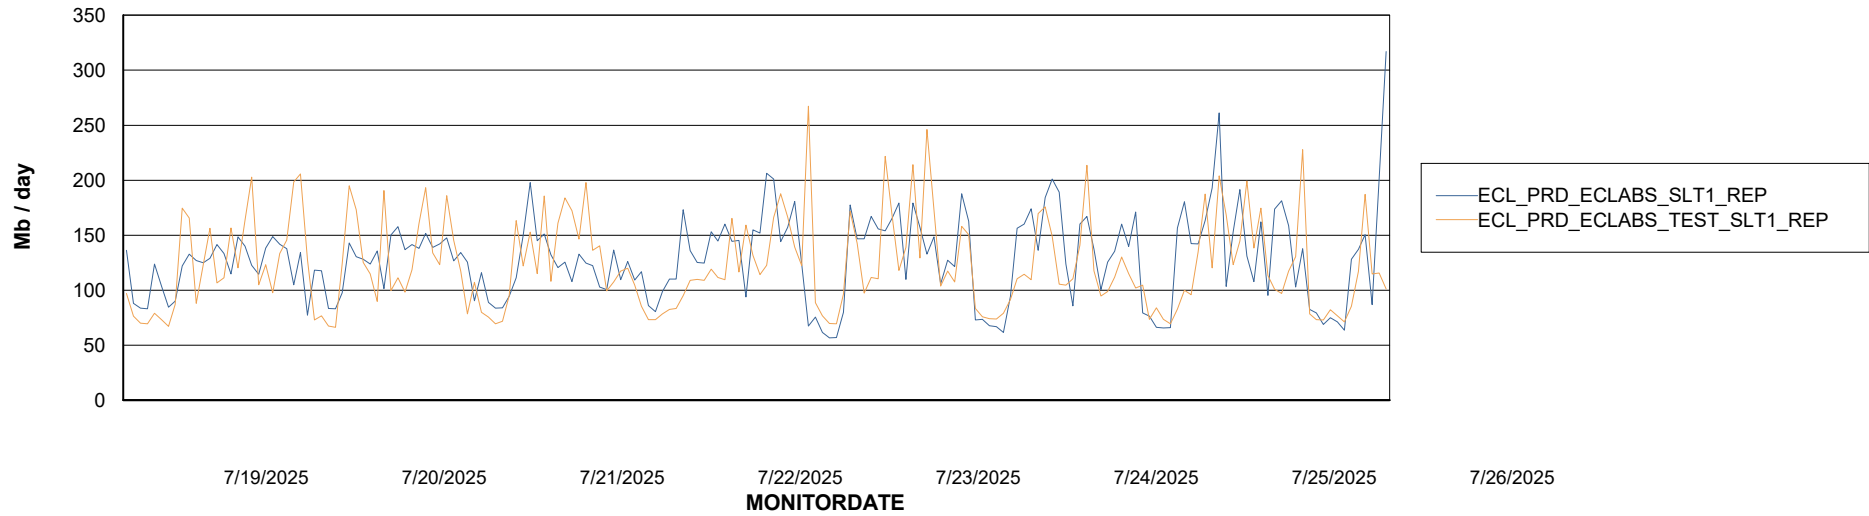

Avg memory used per ABS Server Service

Avg users per day per ABS server

Weekly SLA Customer Report

Customer ECL_Production
Database ID 156

ABSSolute Application ReportServer Services

Avg memory used per ReportServer Service