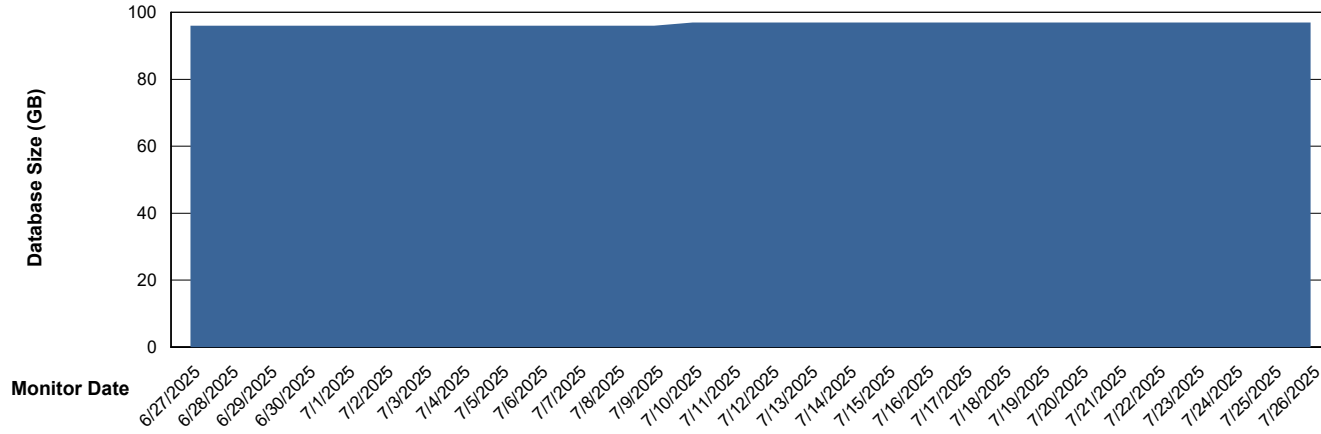

Weekly SLA Customer Report

Customer ECL_Production
Database ID 156

Database Performance ECL_PRD_ECLABS-TEST_HSBABS1

DB Processes Max 1,000

Weekly SLA Customer Report

Customer ECL_Production
Database ID 156

DATABASE SIZE ECL_PRD_ECLABS_ABS1

Database growth over last month

DATABASE SIZE ECL_PRD_ECL-ABS-BI_ABS1

Database growth over last month

Weekly SLA Customer Report

Customer ECL_Production
 Database ID 156

Database Tablespace ECL_PRD_ECLABS_ABS1