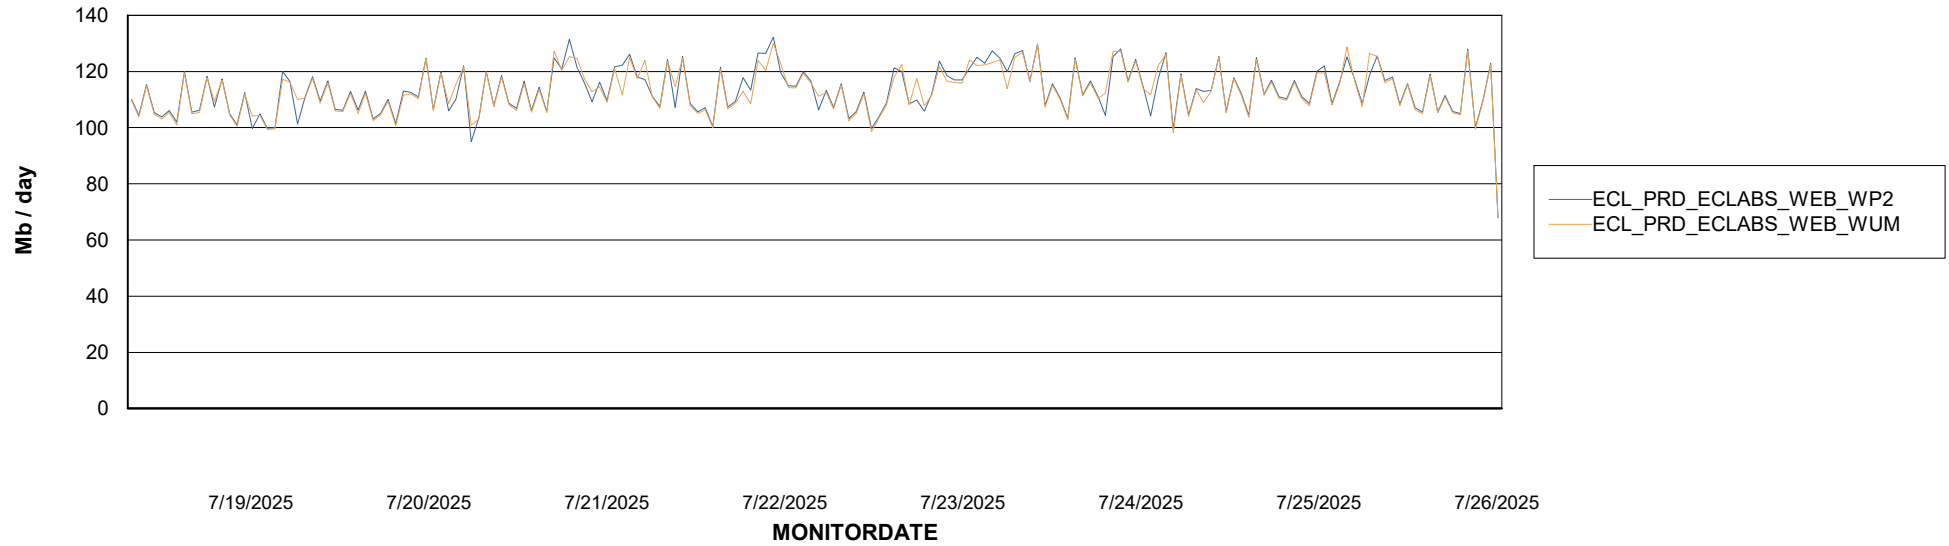

ABSolute Web Component Services

Avg memory used per ABS Web component