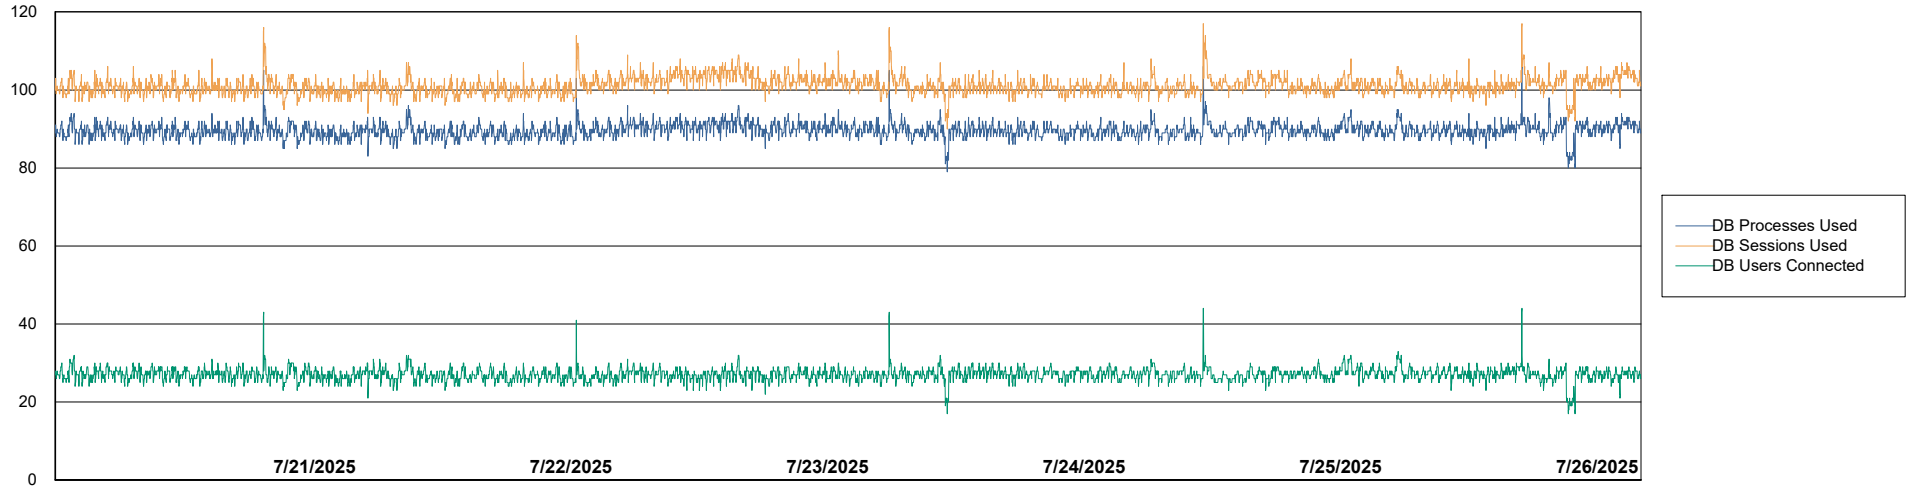

Weekly SLA Customer Report

Customer ECL_Production
Database ID 156

Database Performance ECL_PRD_ECLABS_ABS1

Weekly SLA Customer Report

Customer ECL_Production
Database ID 156

Database Performance ECL_PRD_ECL-ABS-BI_ABS1