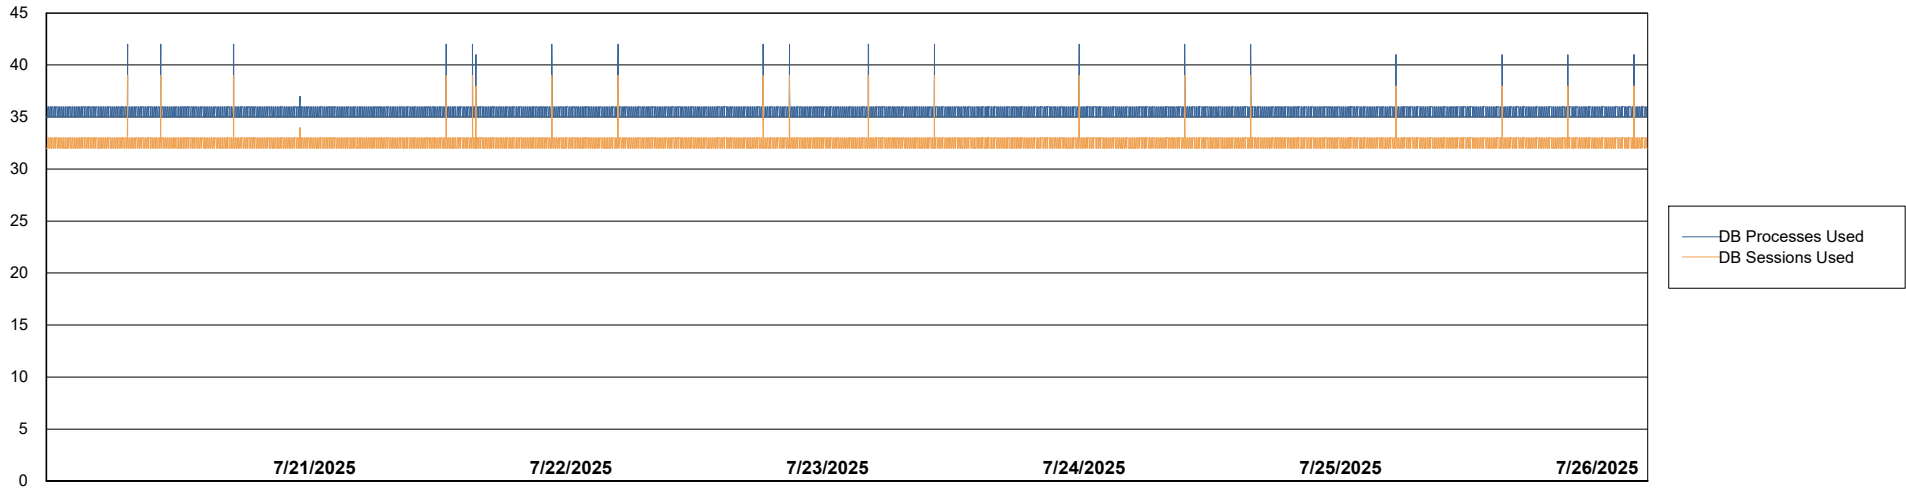

Database Performance ECL_PRD_ECLABS-TEST_HSBABS1

DB Processes Max 1,000