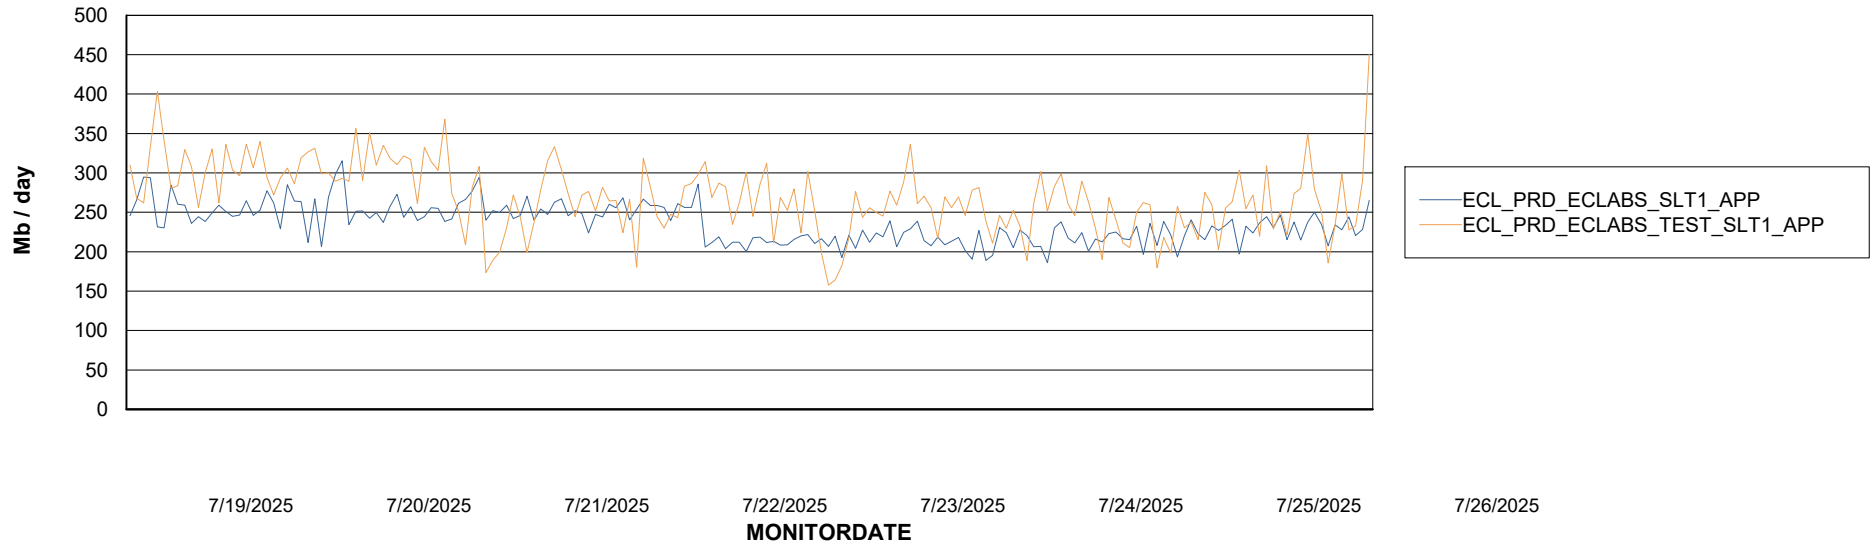

ABSSolute Application Server Services

Avg memory used per ABS Server Service