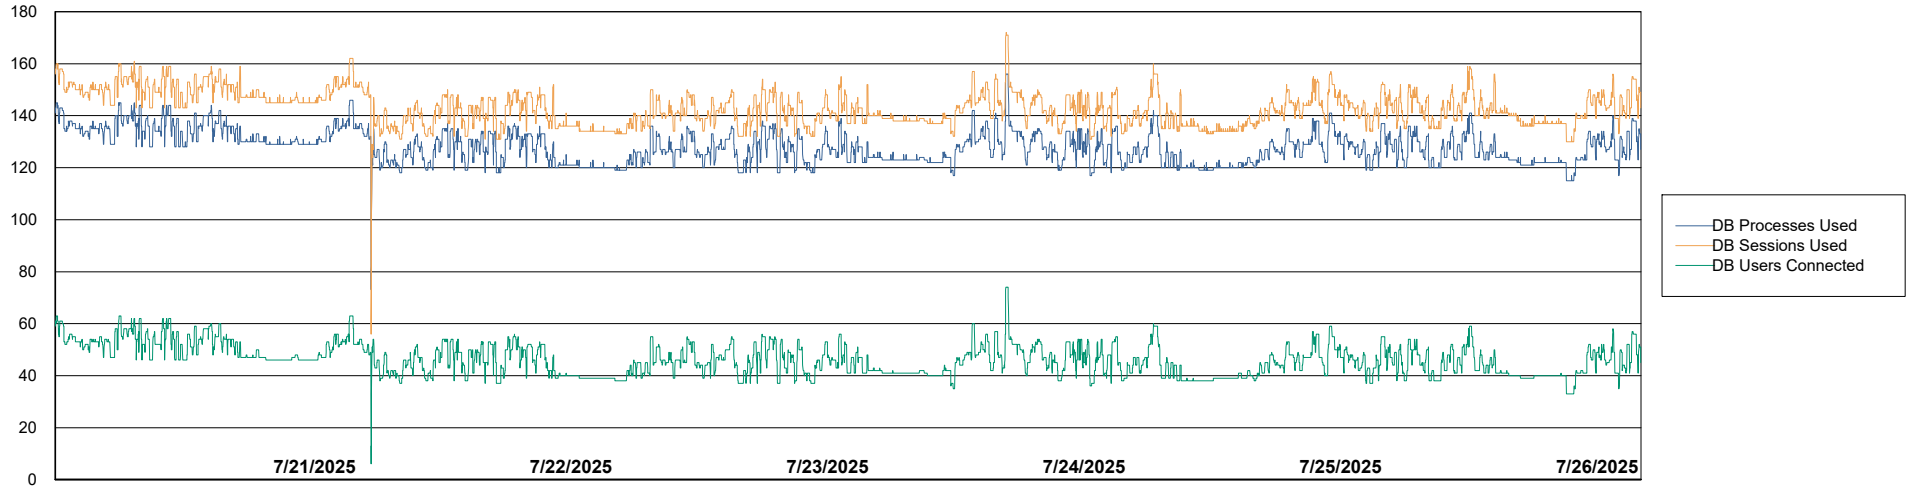

Weekly SLA Customer Report

Customer ECL_Production
Database ID 156

Database Performance ECL_PRD_ECLABS_ABS1

Weekly SLA Customer Report

Customer ECL_Production
Database ID 156

Database Performance ECL_PRD_ECL-ABS-BI_ABS1