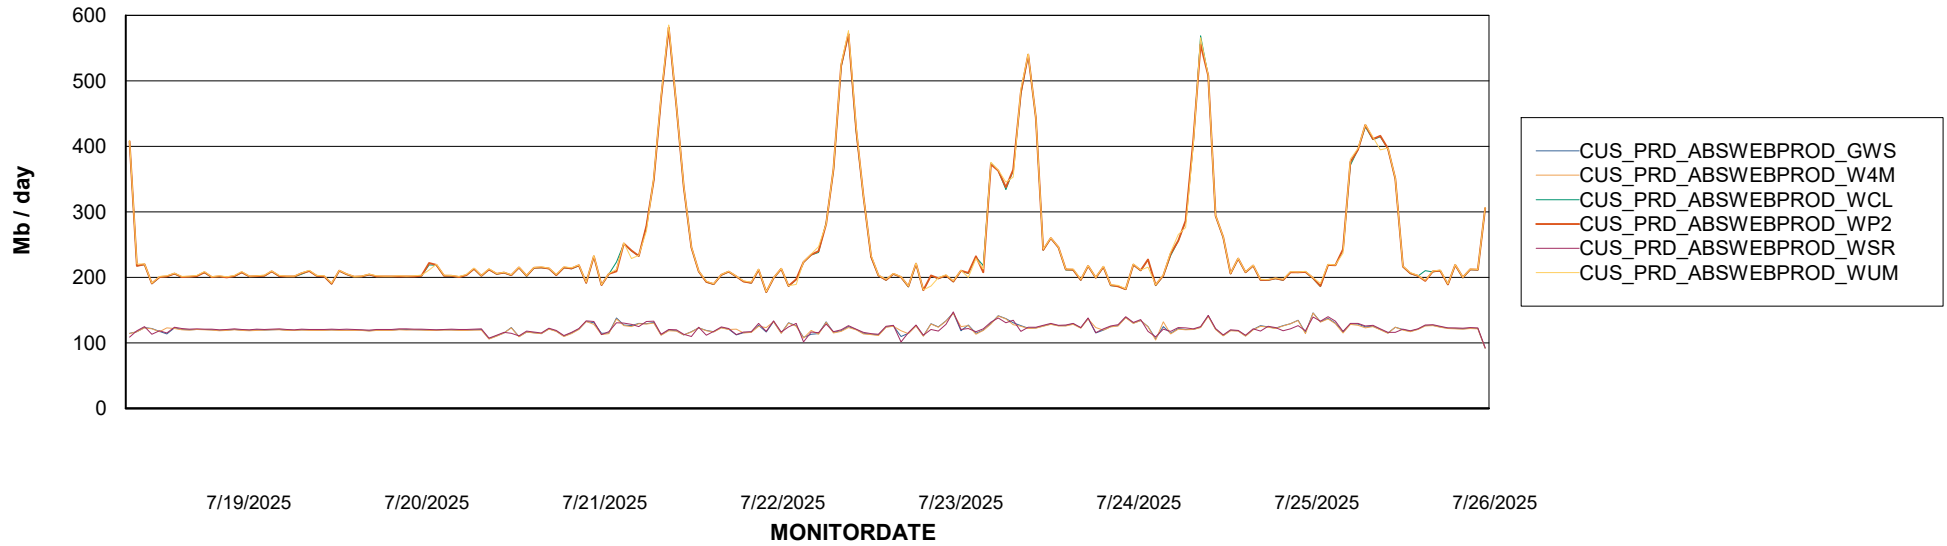

Avg memory used per ReportServer Service

Weekly SLA Customer Report

Customer CUS_Production (24/7)
Database ID 131

ABSSolute Web Component Services

Avg memory used per ABS Web component

Weekly SLA Customer Report