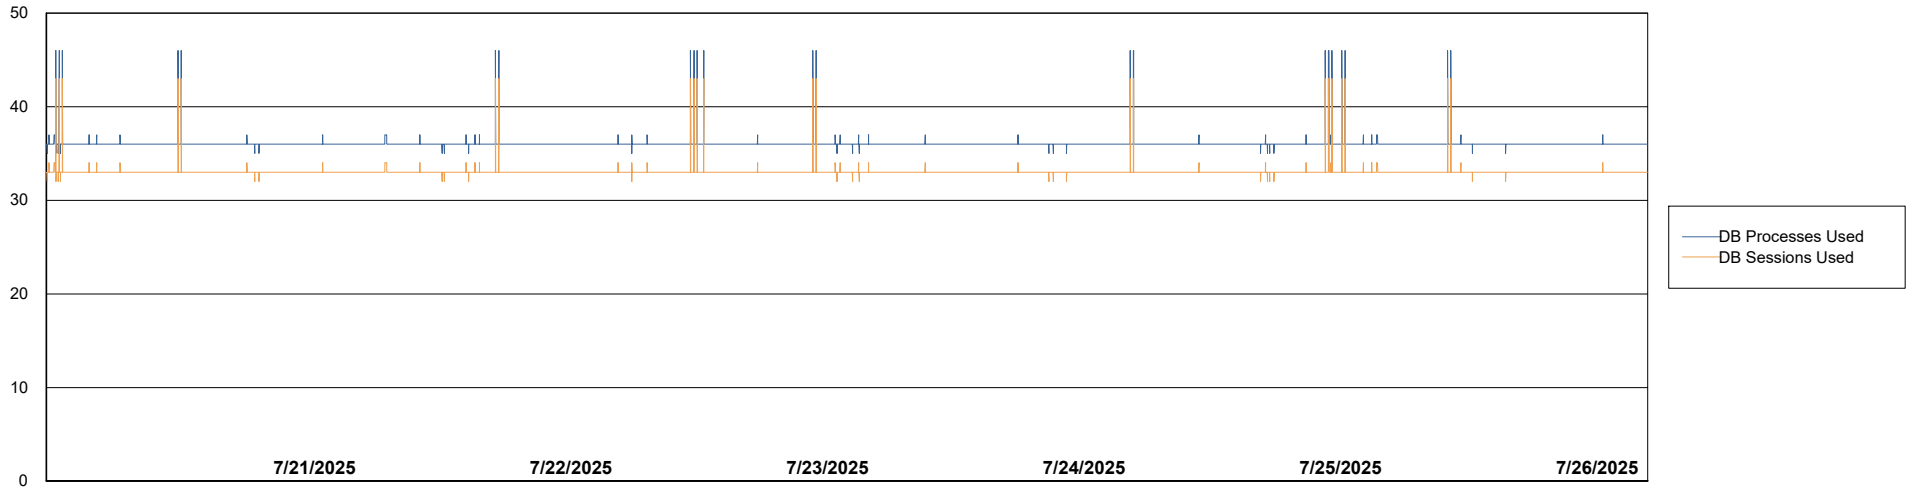

Database Performance CUS_PRD_ABSDB2_HSBABS1

DB Processes Max 1,000