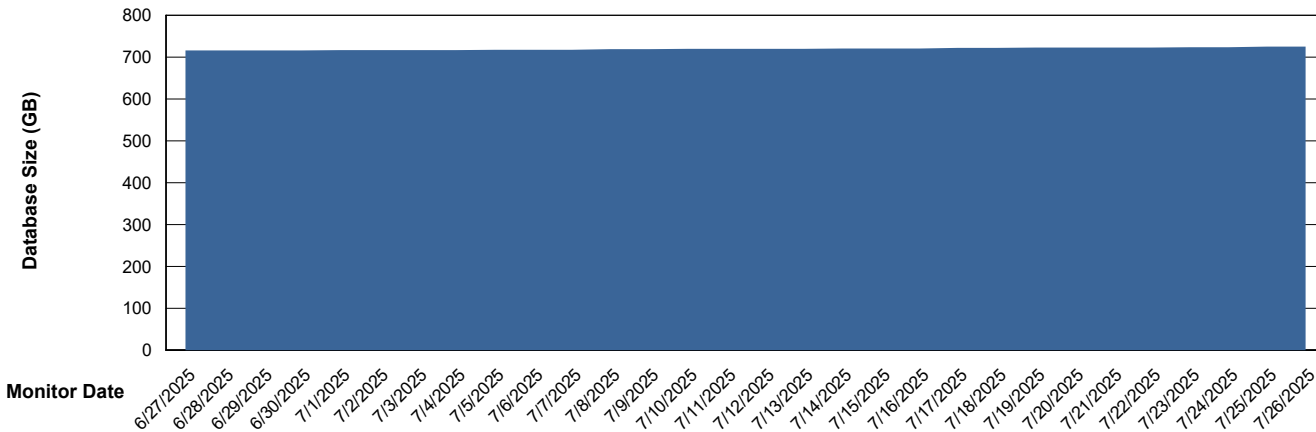

DB Processes Max 1,000

Weekly SLA Customer Report

Customer CUS_Production (24/7)
 Database ID 131

DATABASE SIZE CUS_PRD_ABSDB1_ABS1

Database growth over last month

Database Tablespace CUS_PRD_ABSDB1_ABS1

Date	Tablespace Name	Filesize (Gb)	Usedsize (Gb)	Percentage free
7/26/2025	ABSDATA	316	264	17
	INDX	543	445	18
7/25/2025	ABSDATA	316	264	17
	INDX	543	445	18
7/24/2025	ABSDATA	316	264	17
	INDX	543	445	18
7/23/2025	ABSDATA	316	263	17
	INDX	543	444	18
7/22/2025	ABSDATA	316	263	17
	INDX	543	444	18
7/21/2025	ABSDATA	316	263	17
	INDX	543	444	18
7/20/2025	ABSDATA	316	263	17
	INDX	528	444	16

Weekly SLA Customer Report

Customer CUS_Production (24/7)
Database ID 131

Standby Database Health CUS_Production (24/7)

Recovery lag for last 7 days

Weekly SLA Customer Report

Customer CUS_Production (24/7)
Database ID 131