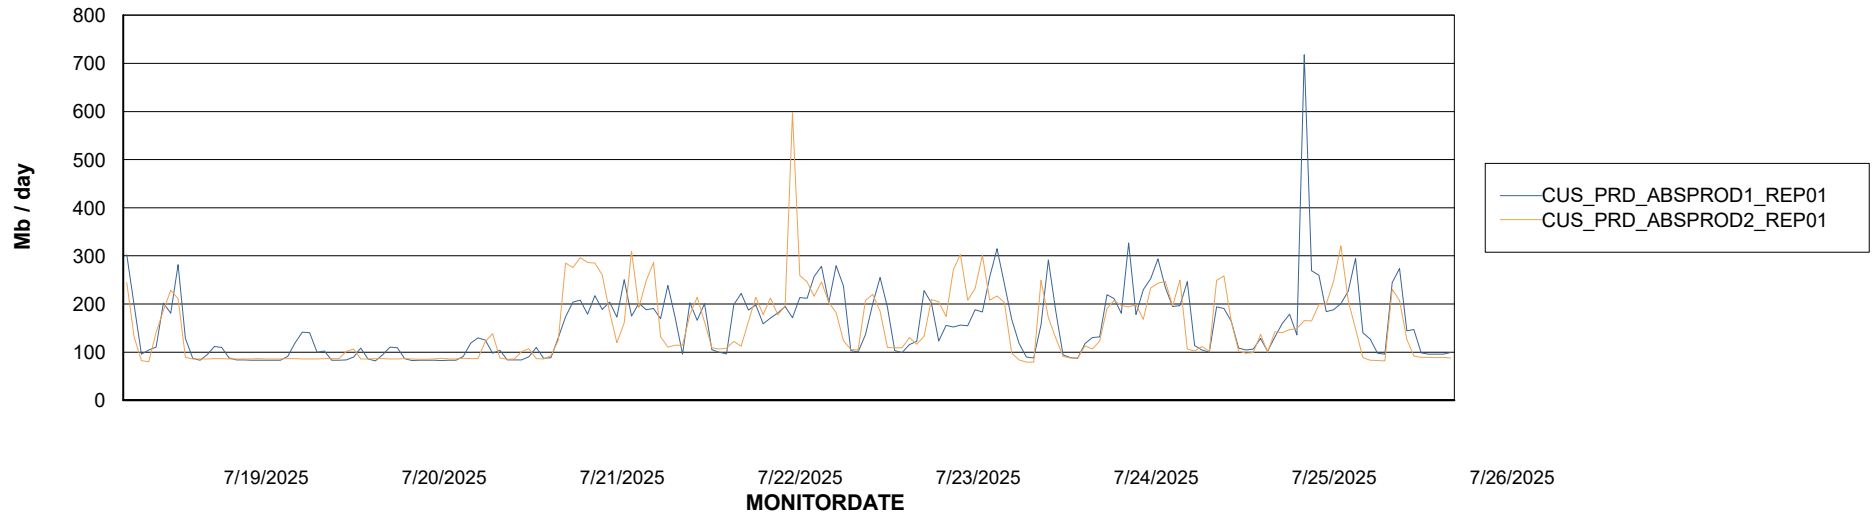

ABSSolute Application ReportServer Services

Avg memory used per ReportServer Service