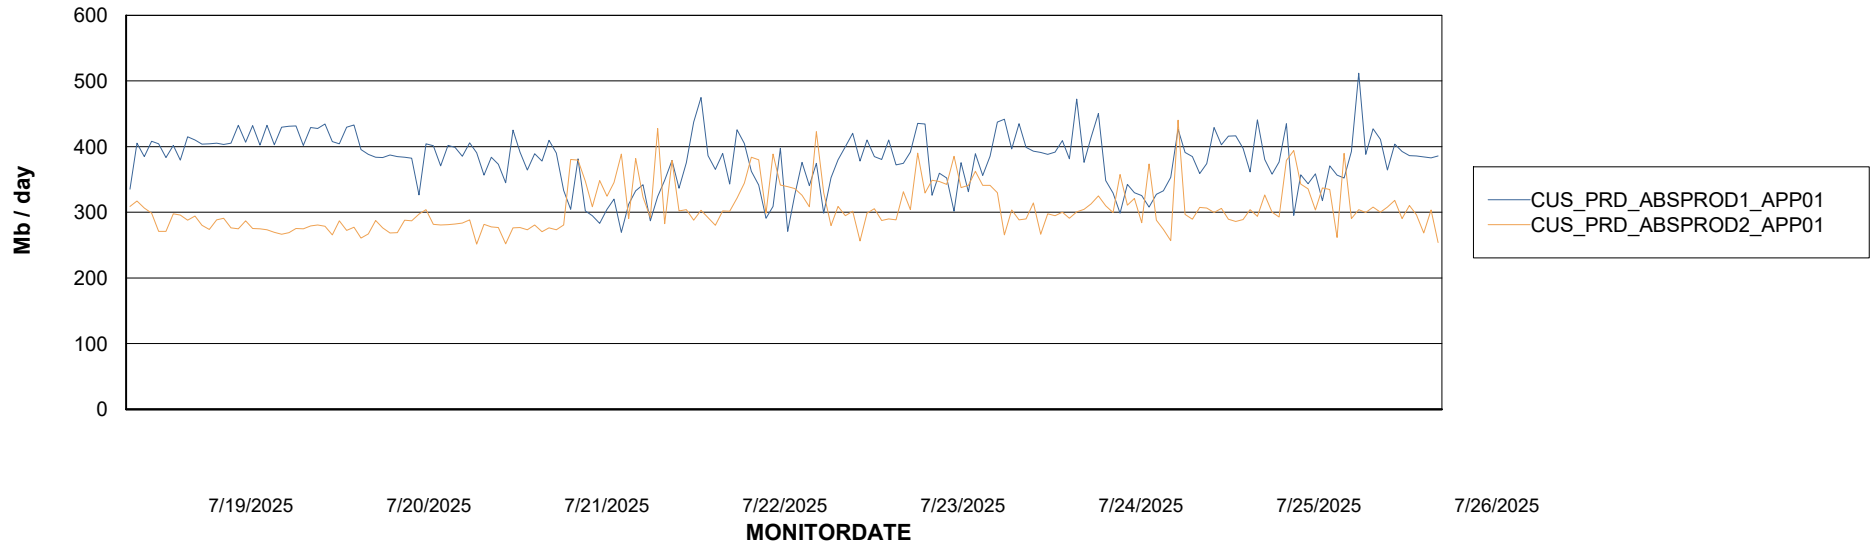

ABSSolute Application Server Services

Avg memory used per ABS Server Service