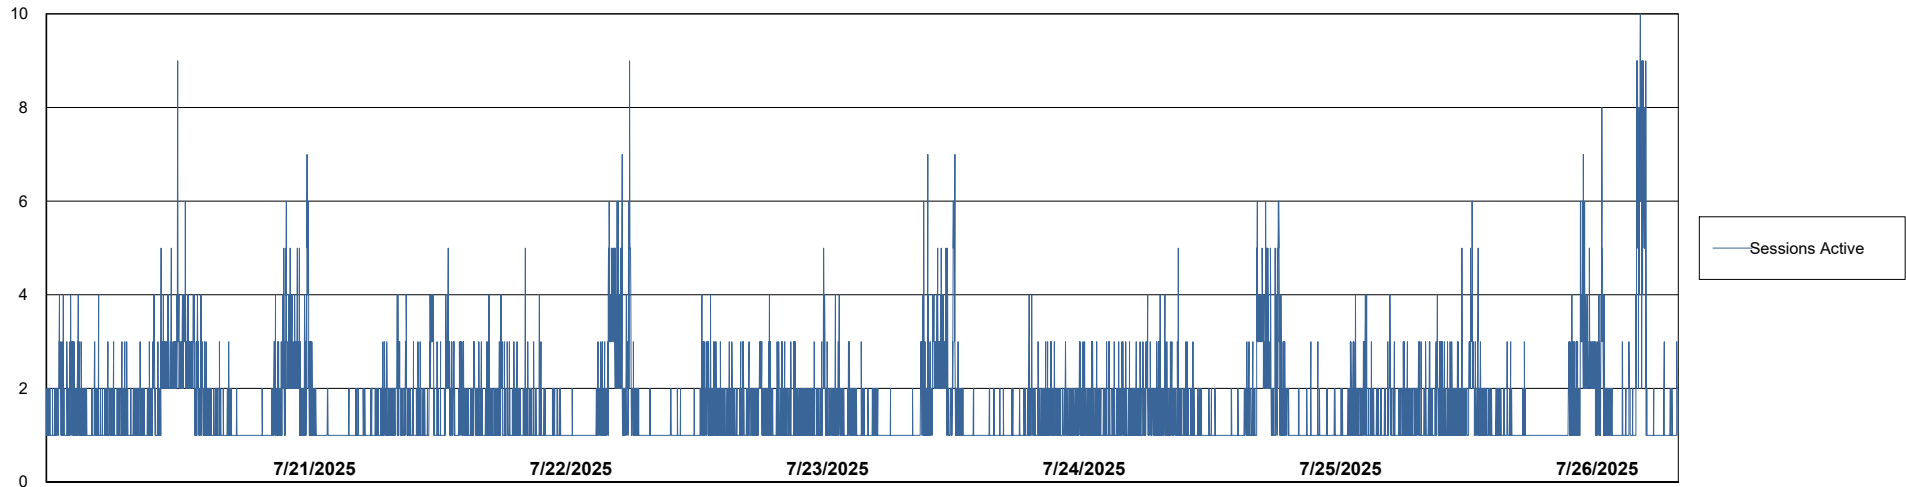

Database Performance CUS_PRD_ABSDB1_ABS1