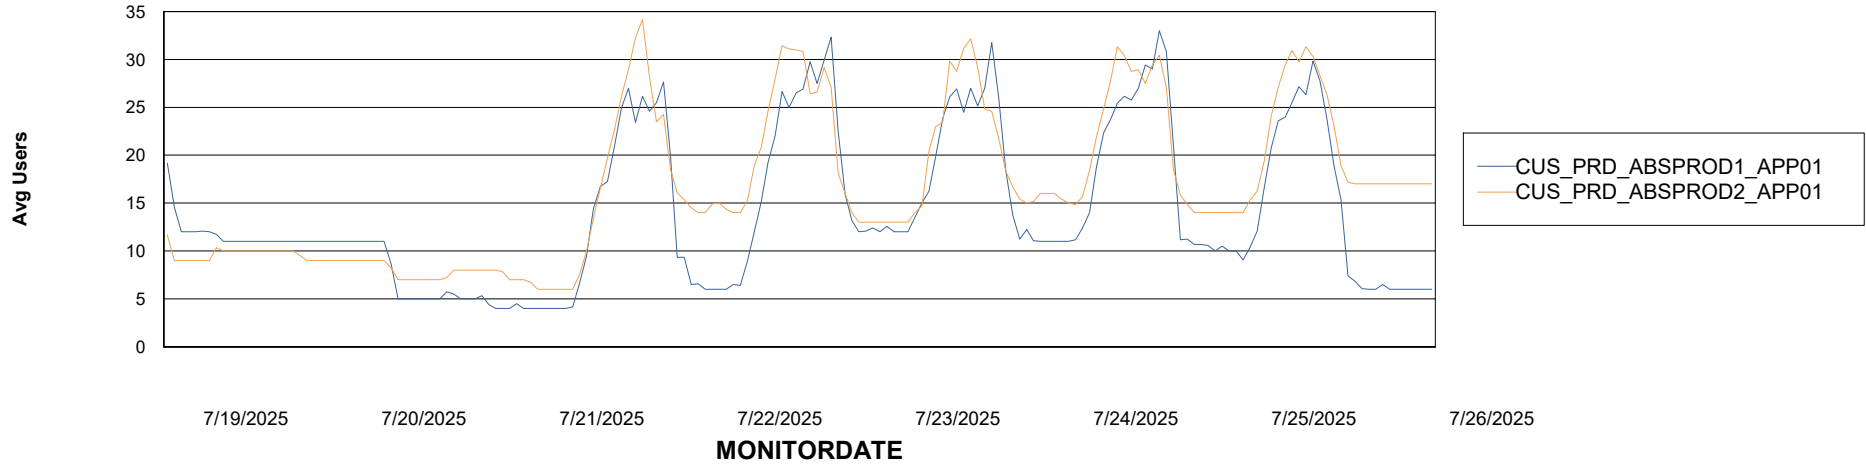

Avg users per day per ABS server