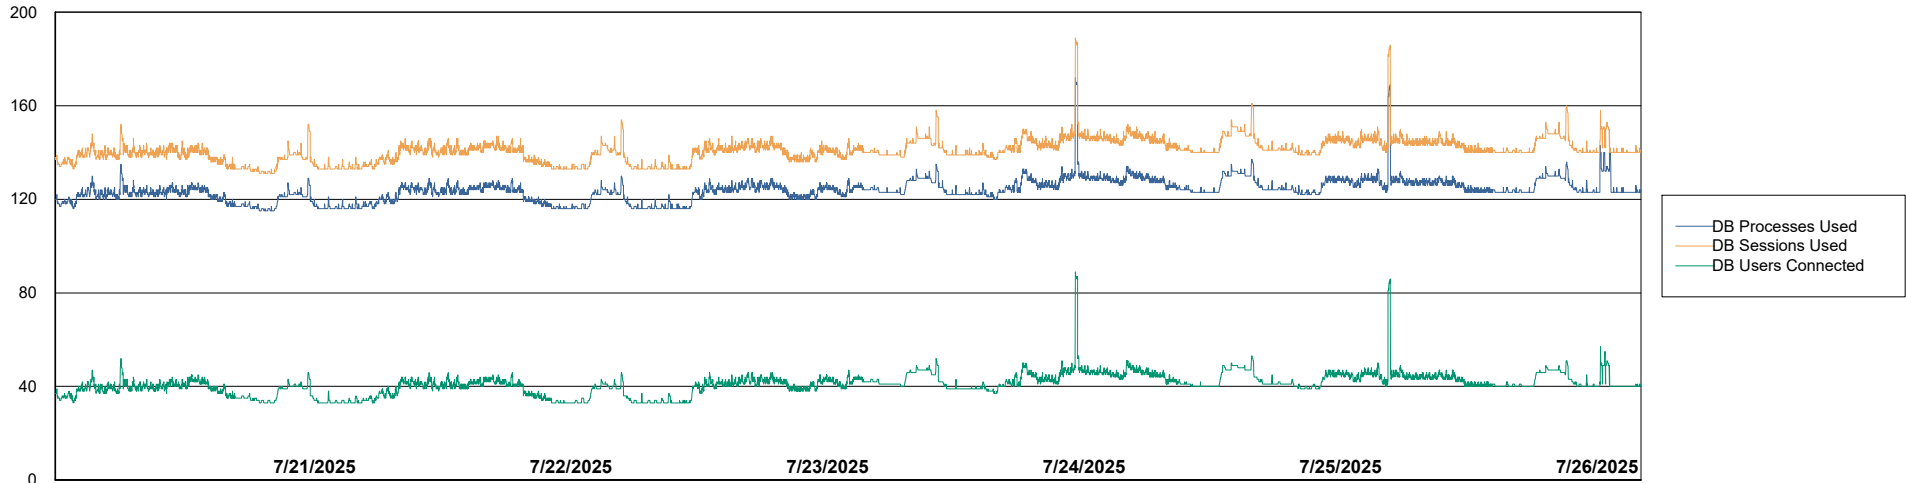

Database Performance CUS_PRD_ABSDB1_ABS1