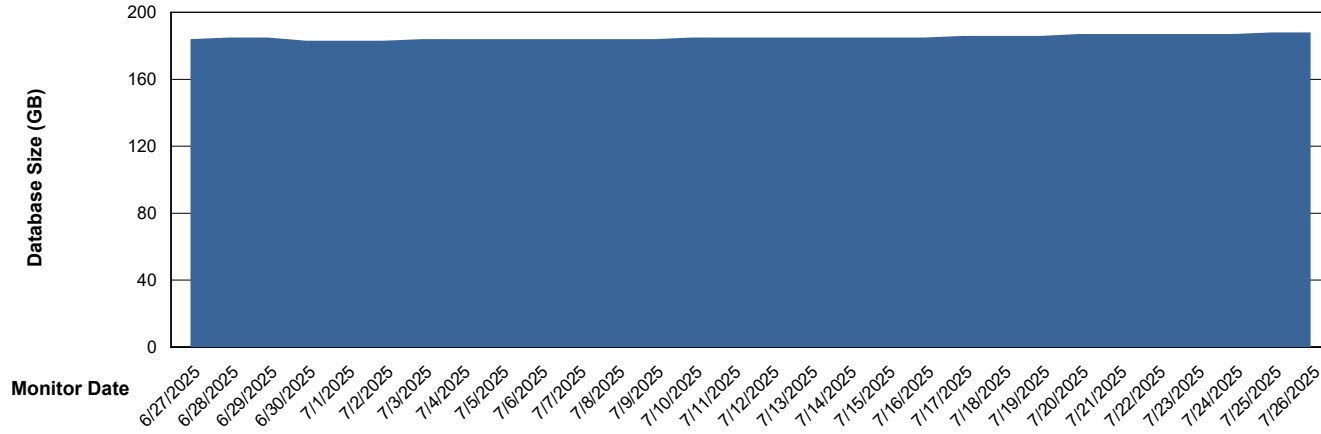

Weekly SLA Customer Report

Customer CLB OCI AMS Production
Database ID 196

Database Performance CLB-DBS2-AMS_PROD_HSBABS1

DB Processes Max 1,000
DB Processes Max 0
DB Processes Max 4

Weekly SLA Customer Report

Customer CLB OCI AMS Production
Database ID 196

DATABASE SIZE CLB-BI2-AMS_ABS1_DB

Database growth over last month

DATABASE SIZE CLB-DBS1-AMS_PROD_ABS1

Database growth over last month

Weekly SLA Customer Report