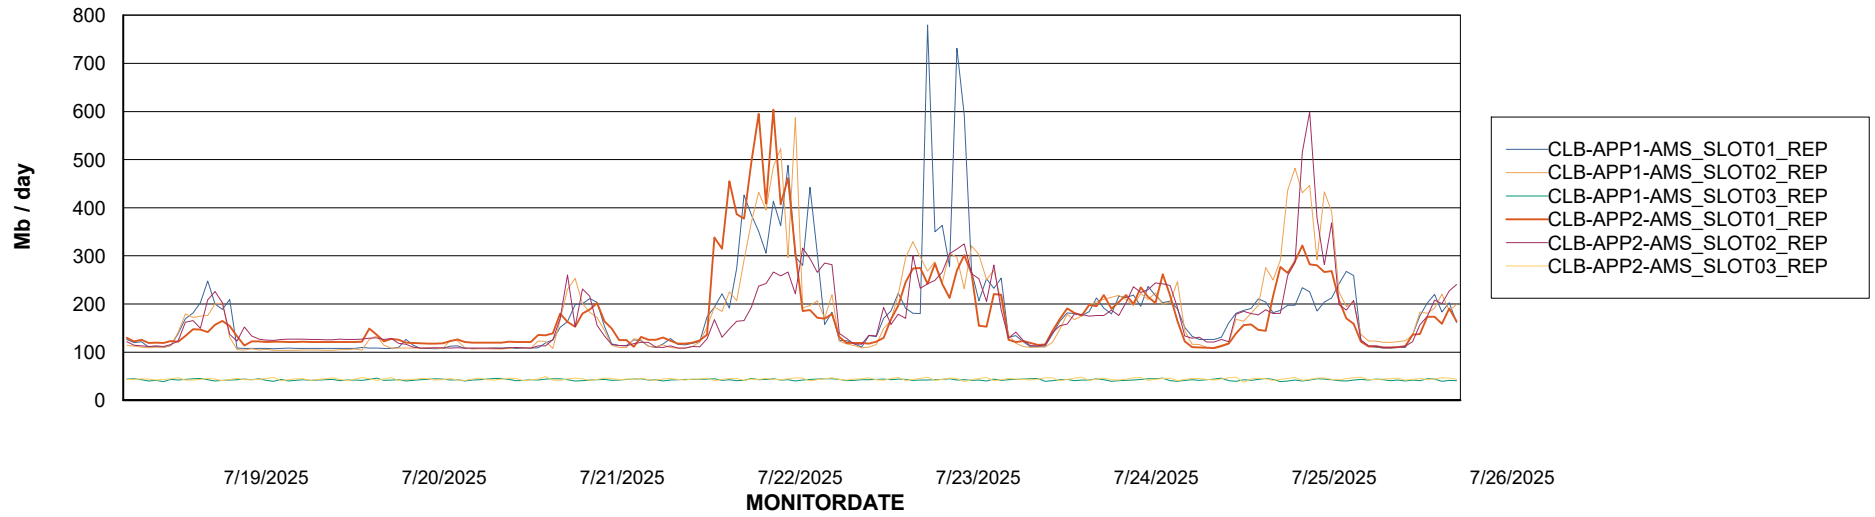

Avg memory used per ABS Server Service

Avg users per day per ABS server

Weekly SLA Customer Report

Customer: CLB OCI AMS Production
Database ID: 196

ABSSolute Application ReportServer Services

Avg memory used per ReportServer Service