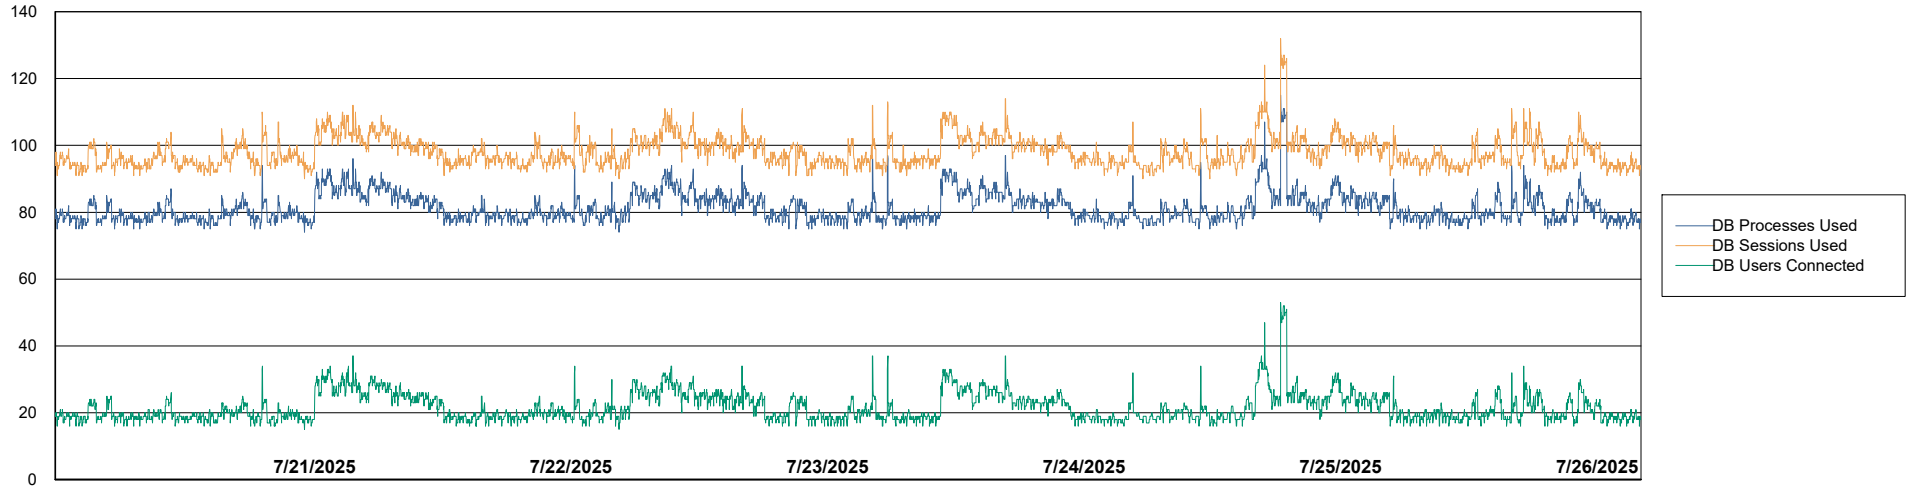

Database Performance: CLB-BI2-AMS_ABS1_DB