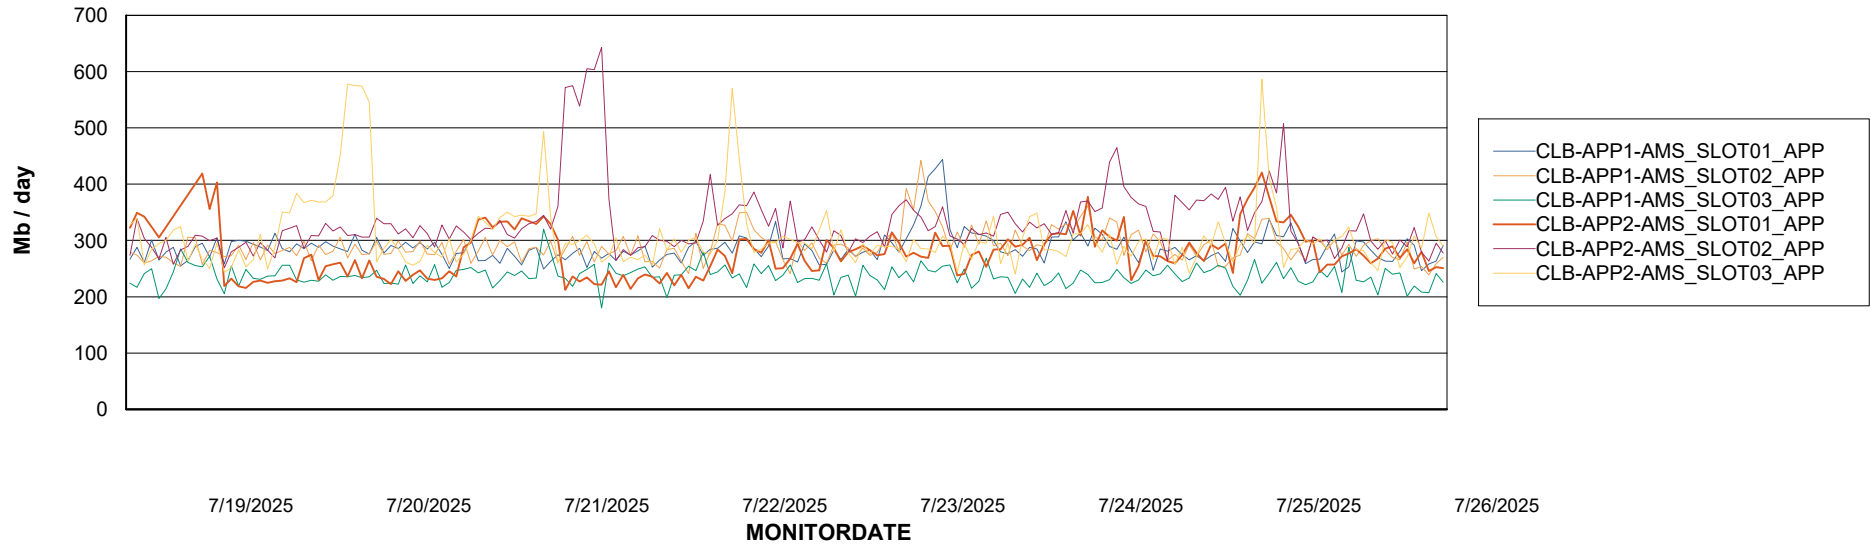

ABSSolute Application Server Services

Avg memory used per ABS Server Service