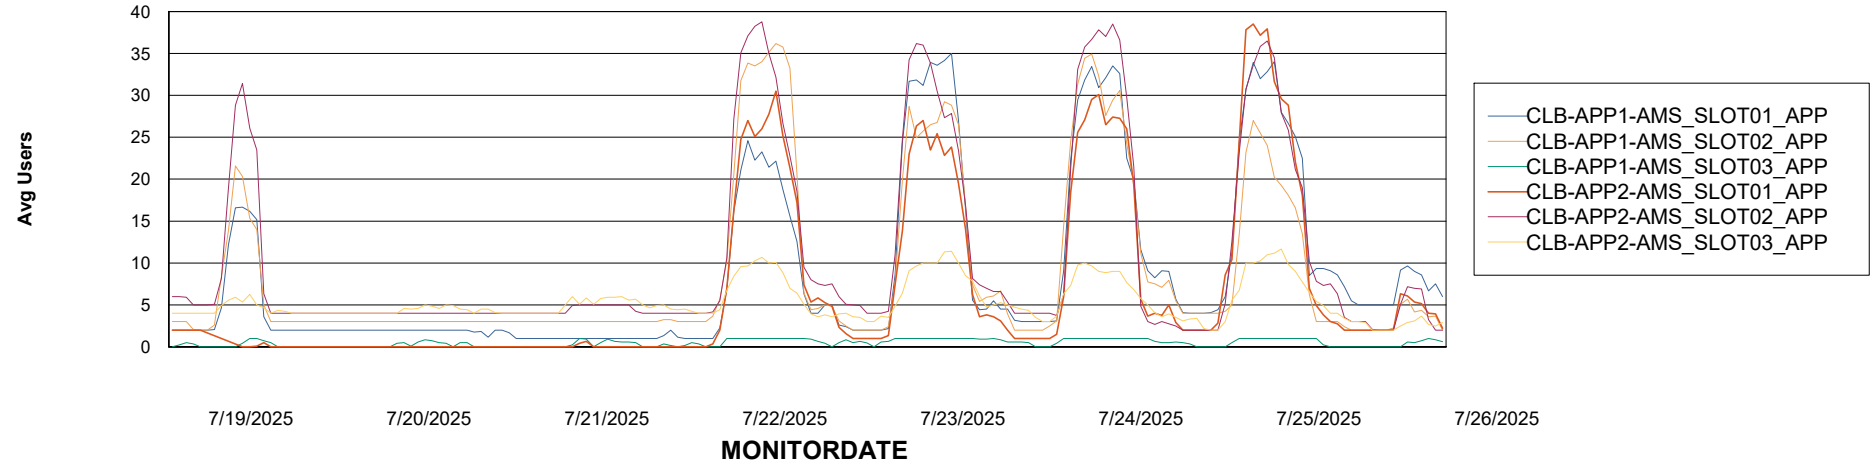

Avg users per day per ABS server