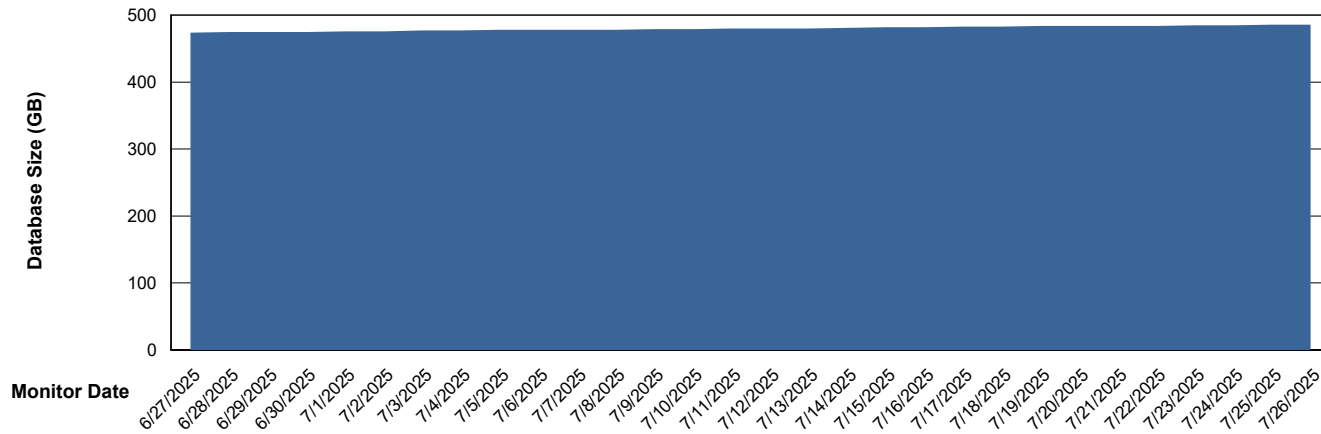

Customer CLB OCI AMS Production
Database ID 196

DATABASE SIZE CLB-BI2-AMS_ABS1_DB

Database growth over last month

DATABASE SIZE CLB-DBS1-AMS_PROD_ABS1

Database growth over last month

Weekly SLA Customer Report