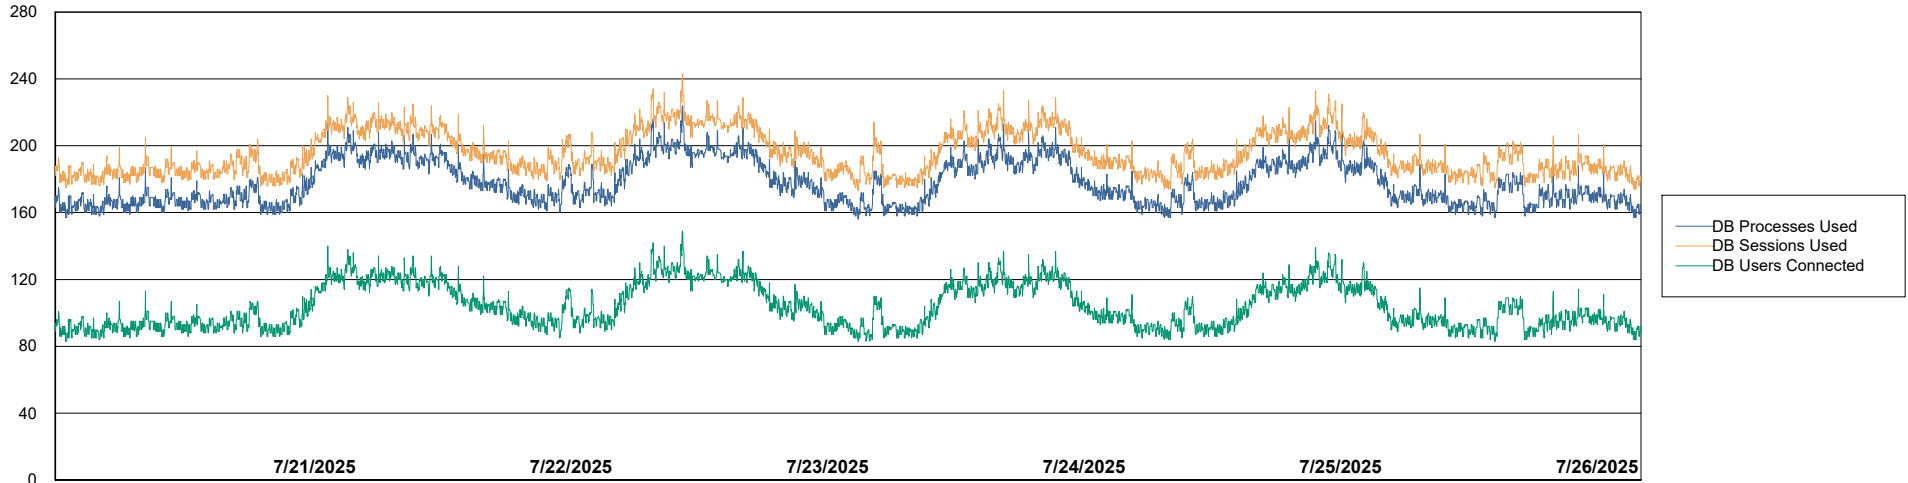

Weekly SLA Customer Report

Customer: CLB OCI AMS Production
Database ID: 196

Database Performance: CLB-BI2-AMS_ABS1_DB

Weekly SLA Customer Report

Customer CLB OCI AMS Production
Database ID 196

Database Performance CLB-DBS1-AMS_PROD_ABS1