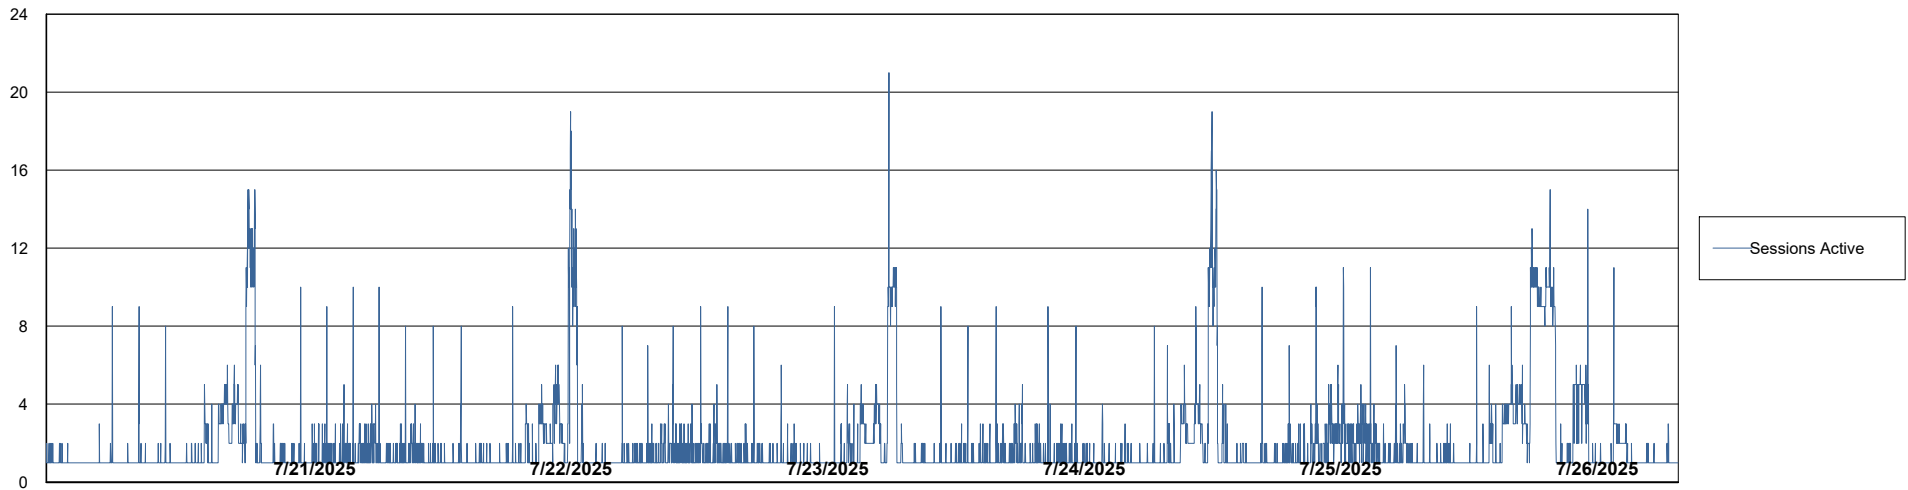

Weekly SLA Customer Report

Customer: CLB OCI AMS Production
Database ID: 196

Database Performance: CLB-BI2-AMS_ABS1_DB

Weekly SLA Customer Report

Customer CLB OCI AMS Production
Database ID 196

Database Performance CLB-DBS1-AMS_PROD_ABS1