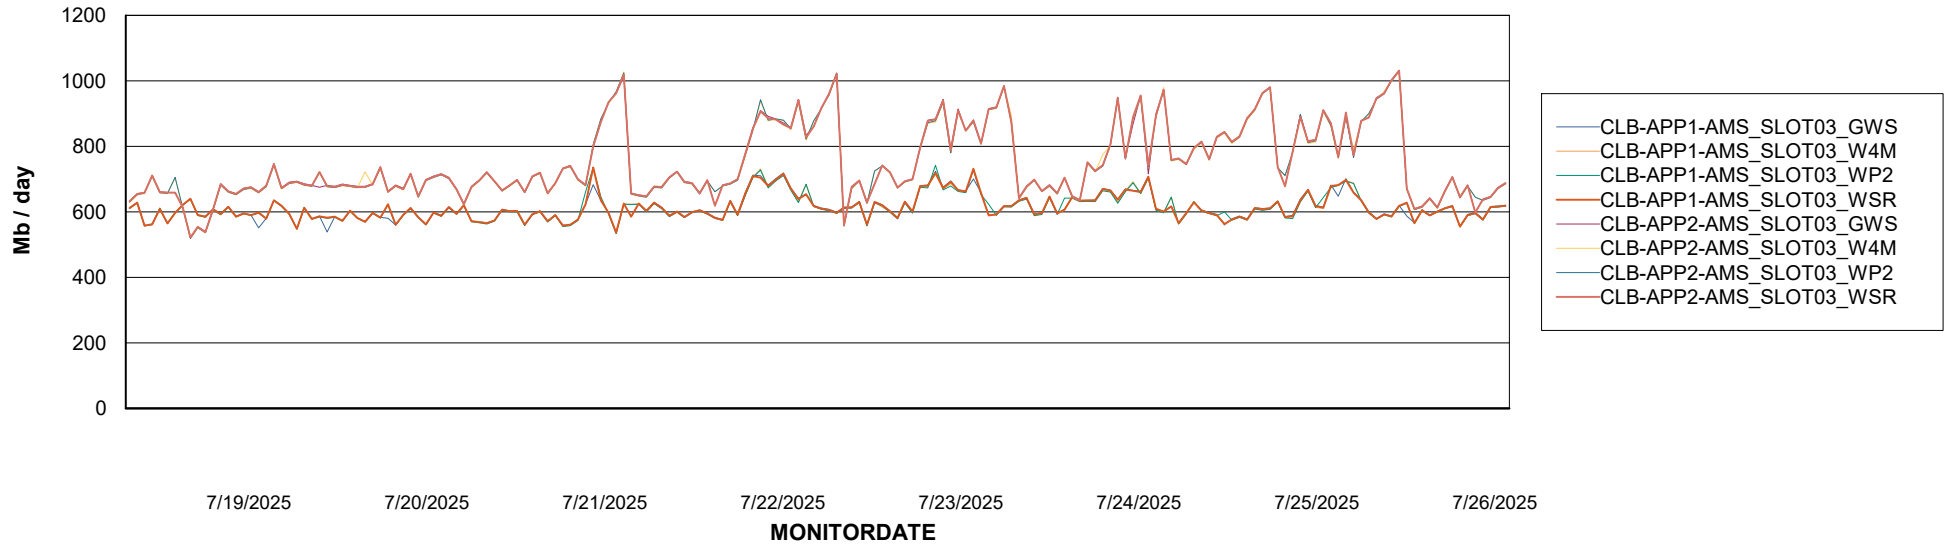

ABSSolute Web Component Services

Avg memory used per ABS Web component