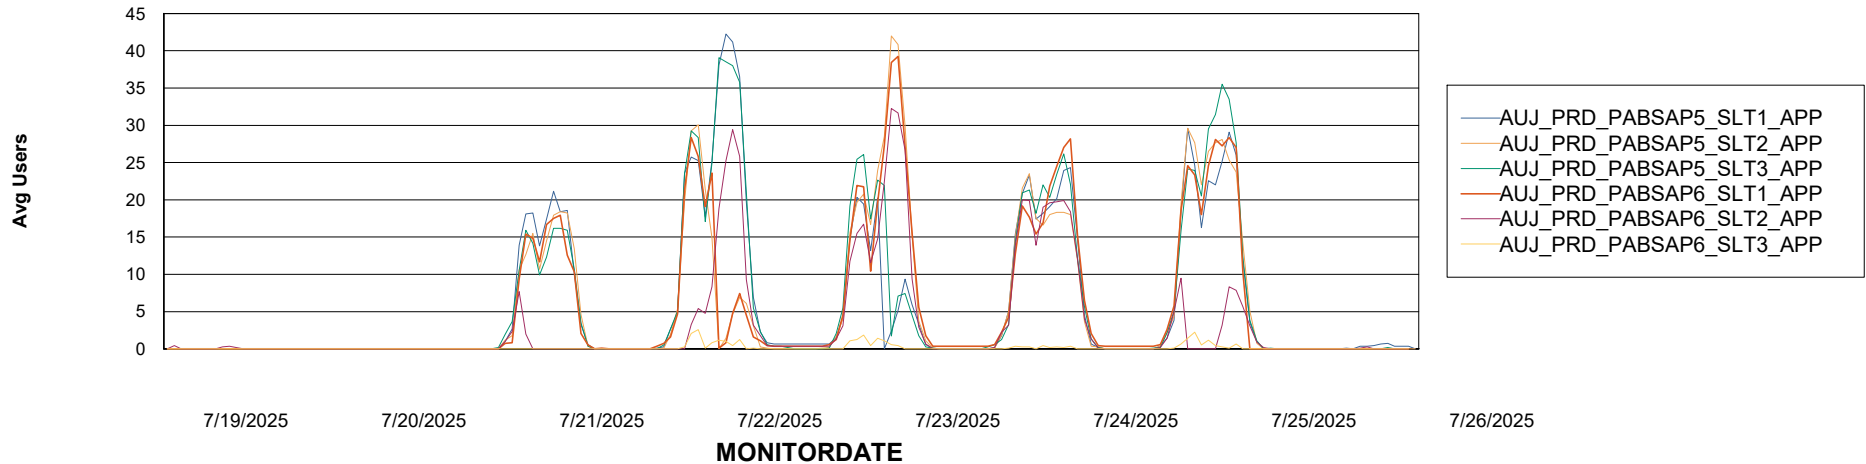

Avg users per day per ABS server