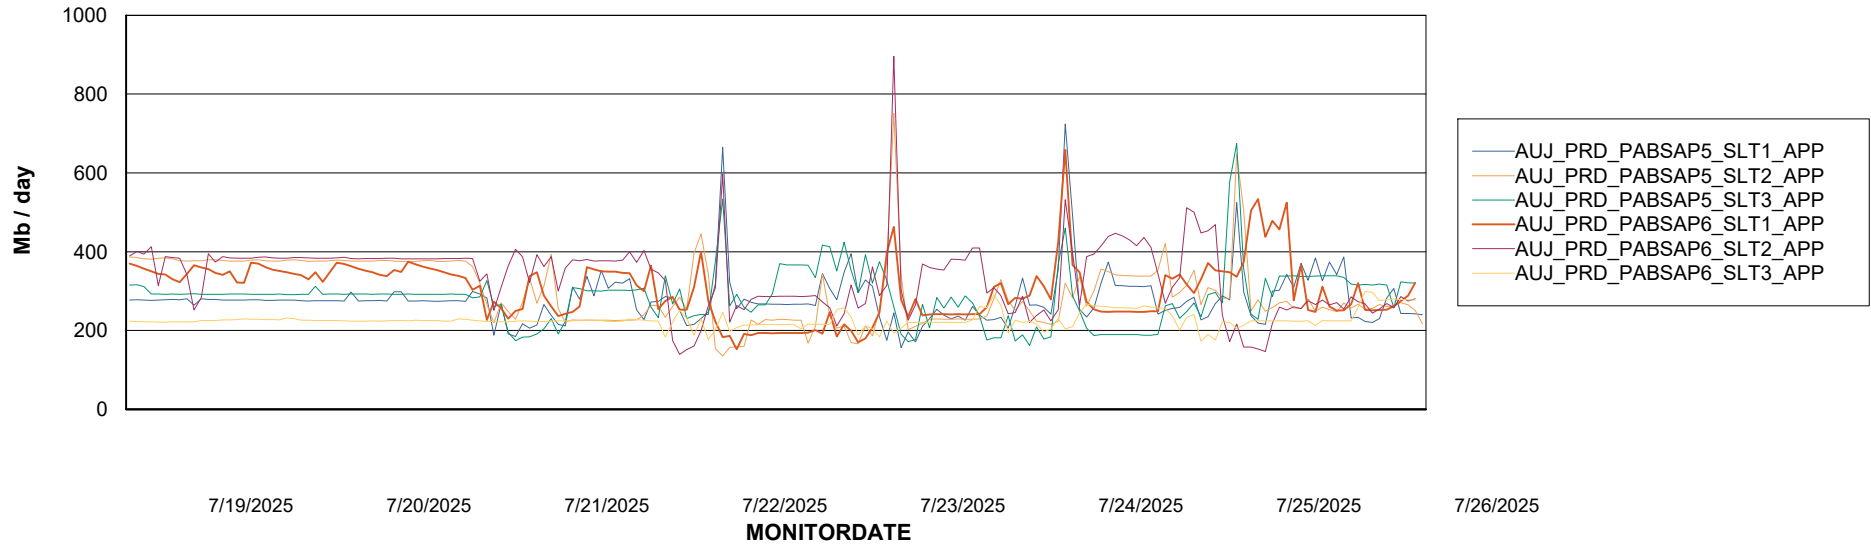

ABSSolute Application Server Services

Avg memory used per ABS Server Service