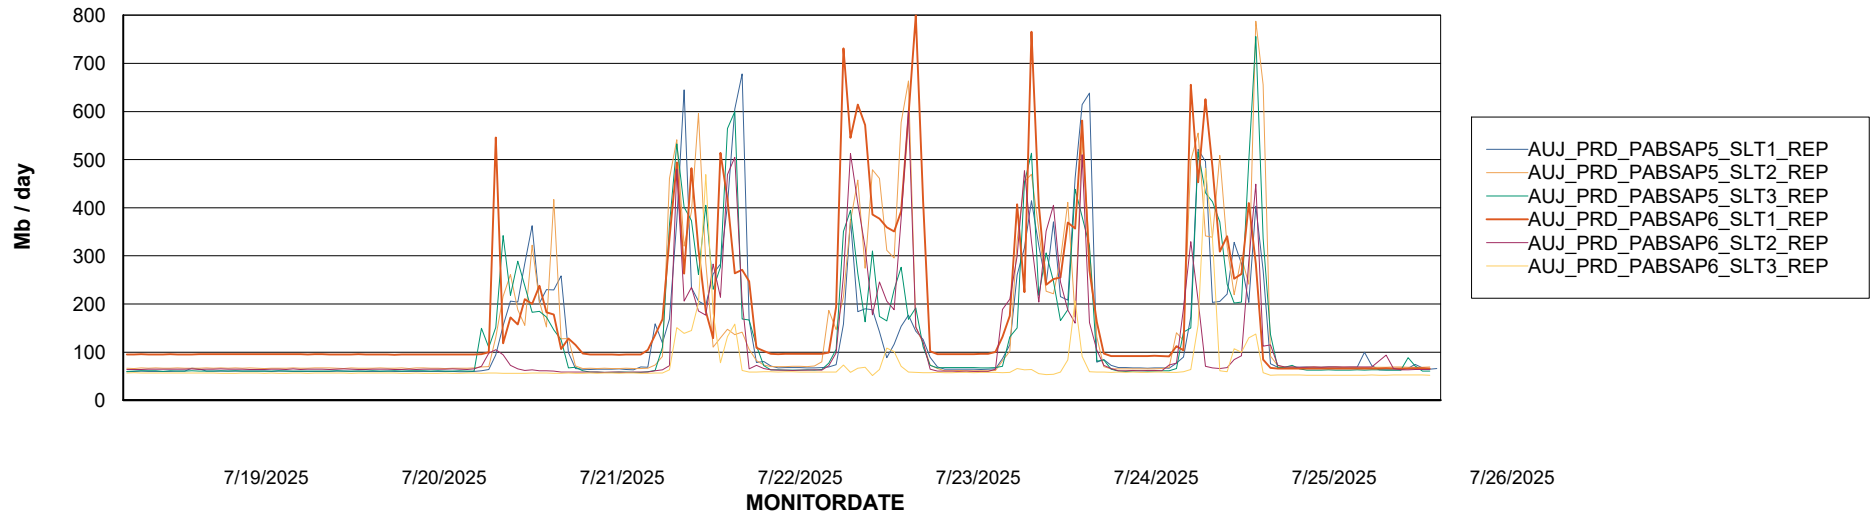

ABSSolute Application ReportServer Services

Avg memory used per ReportServer Service