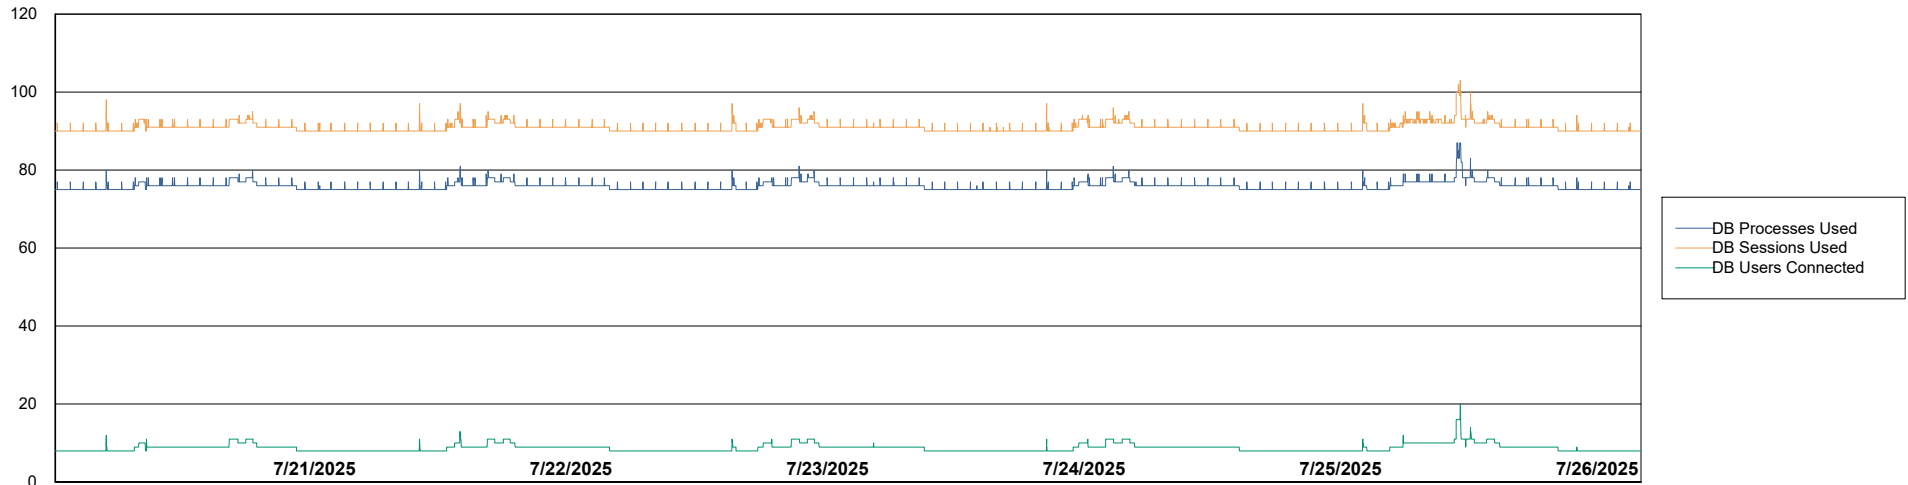

Database Performance AUJ_BI3_DB