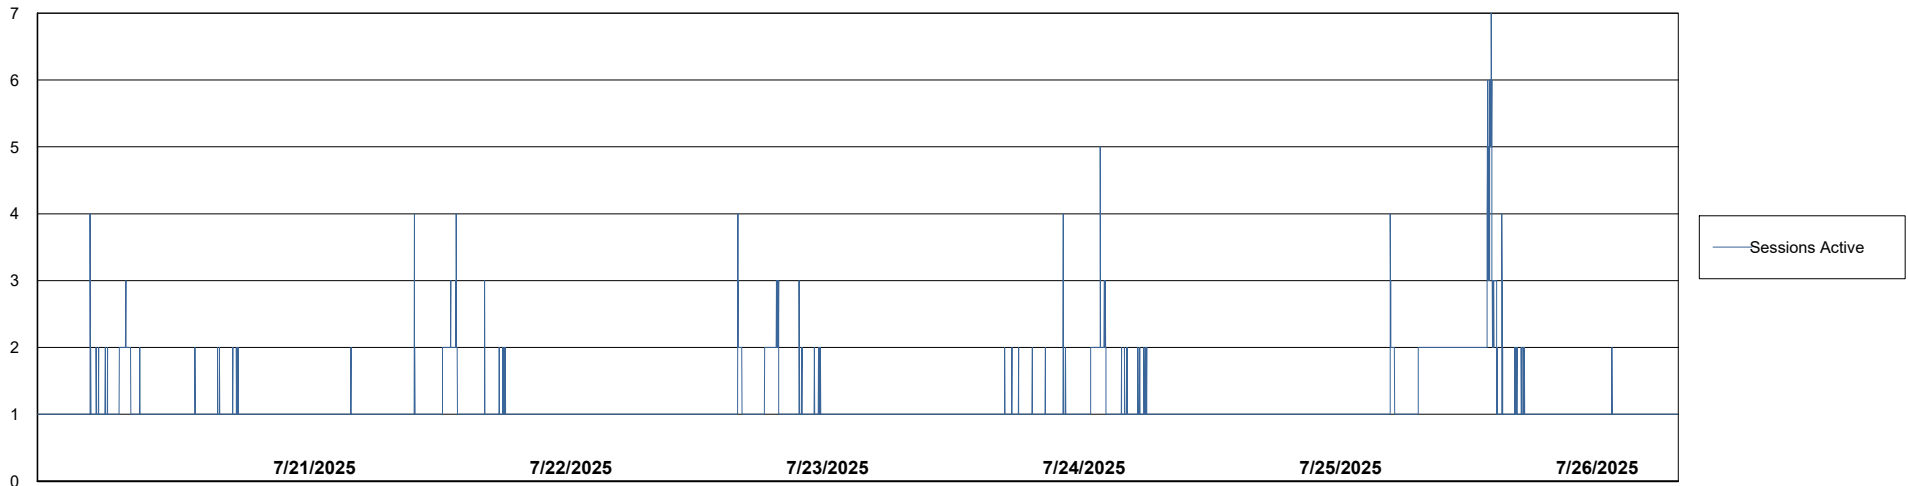

Database Performance AUJ_BI3_DB