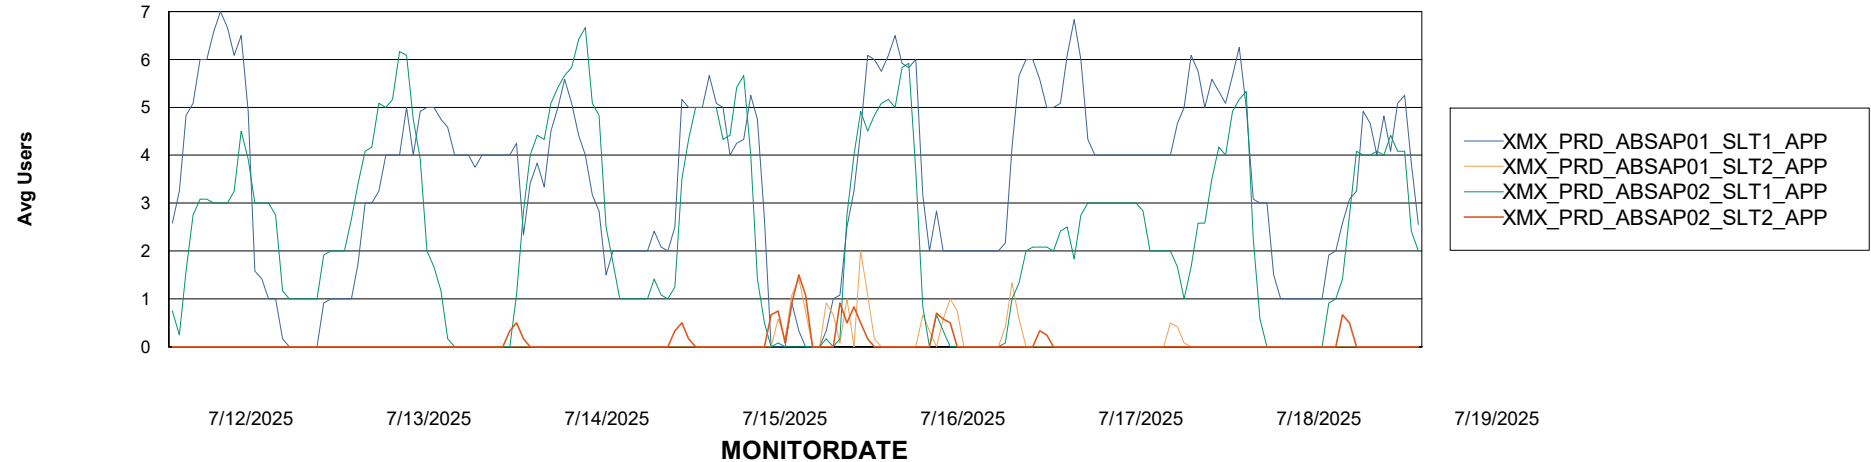

Weekly SLA Customer Report

Customer XMX Production (24/7)
Database ID 146

Standby Database Health XMX Production (24/7)

Recovery lag for last 7 days

Weekly SLA Customer Report

Customer XMX Production (24/7)
Database ID 146

ABSSolute Application Server Services

Avg memory used per ABS Server Service

Avg users per day per ABS server

Weekly SLA Customer Report

Customer XMX Production (24/7)
Database ID 146

ABSSolute Application ReportServer Services