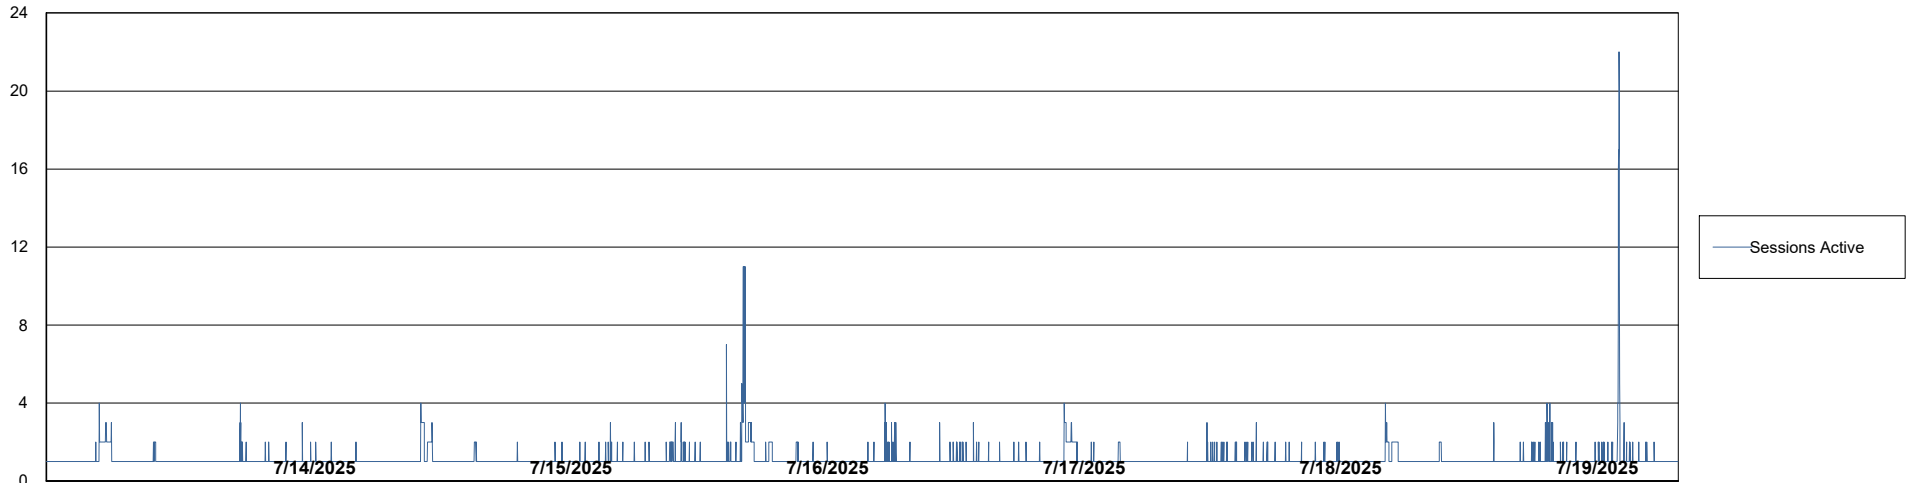

Weekly SLA Customer Report

Customer XMX Production (24/7)
Database ID 146

Harddisk Usage XMX_PROD_ABSWEB02

	Free disk space on / (%)	Total disk space on / (Gb)	Used disk space on / (Gb)	Free disk space on /abs (%)	Total disk space on /abs (Gb)	Used disk space on /abs (Gb)
7/19/2025	95	150	8	88	50	6
7/18/2025	95	150	8	89	50	6
7/17/2025	95	150	8	89	50	6
7/16/2025	95	150	8	89	50	6
7/15/2025	95	150	8	89	50	6
7/14/2025	95	150	8	88	50	6
7/13/2025	95	150	8	89	50	6

Weekly SLA Customer Report

Customer XMX Production (24/7)
Database ID 146

Database Performance XMX_PROD_ABSDB01_PRDB_ABS1

Weekly SLA Customer Report

Customer XMX Production (24/7)
Database ID 146

Database Performance XMX_PROD_ABSDB02_SBDB_HSBABS1