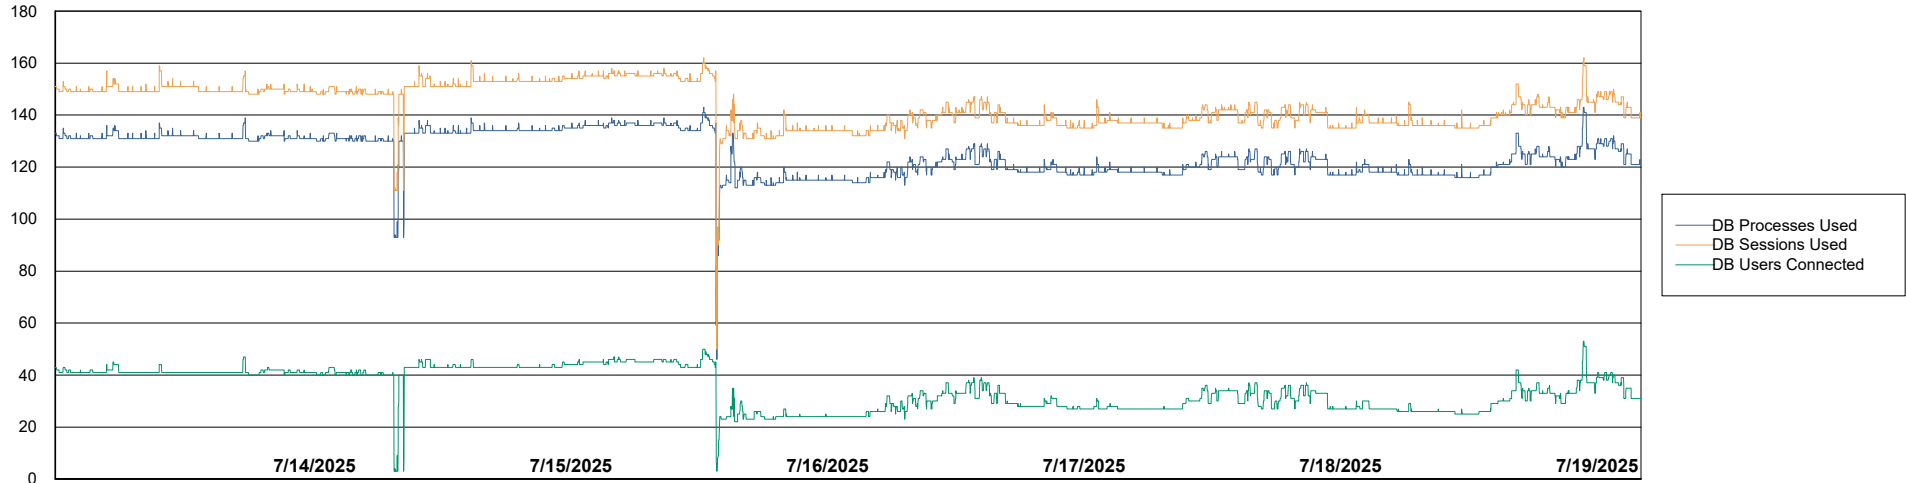

Weekly SLA Customer Report

Customer XMX Production (24/7)
Database ID 146

Harddisk Usage XMX_PROD_ABSWEB02

	Free disk space on / (%)	Total disk space on / (Gb)	Used disk space on / (Gb)	Free disk space on /abs (%)	Total disk space on /abs (Gb)	Used disk space on /abs (Gb)
7/19/2025	95	150	8	88	50	6
7/18/2025	95	150	8	89	50	6
7/17/2025	95	150	8	89	50	6
7/16/2025	95	150	8	89	50	6
7/15/2025	95	150	8	89	50	6
7/14/2025	95	150	8	88	50	6
7/13/2025	95	150	8	89	50	6

Weekly SLA Customer Report

Customer XMX Production (24/7)
Database ID 146

Database Performance XMX_PROD_ABSDB01_PRDB_ABS1

Weekly SLA Customer Report

Customer XMX Production (24/7)
Database ID 146

Database Performance XMX_PROD_ABSDB02_SBDB_HSBABS1