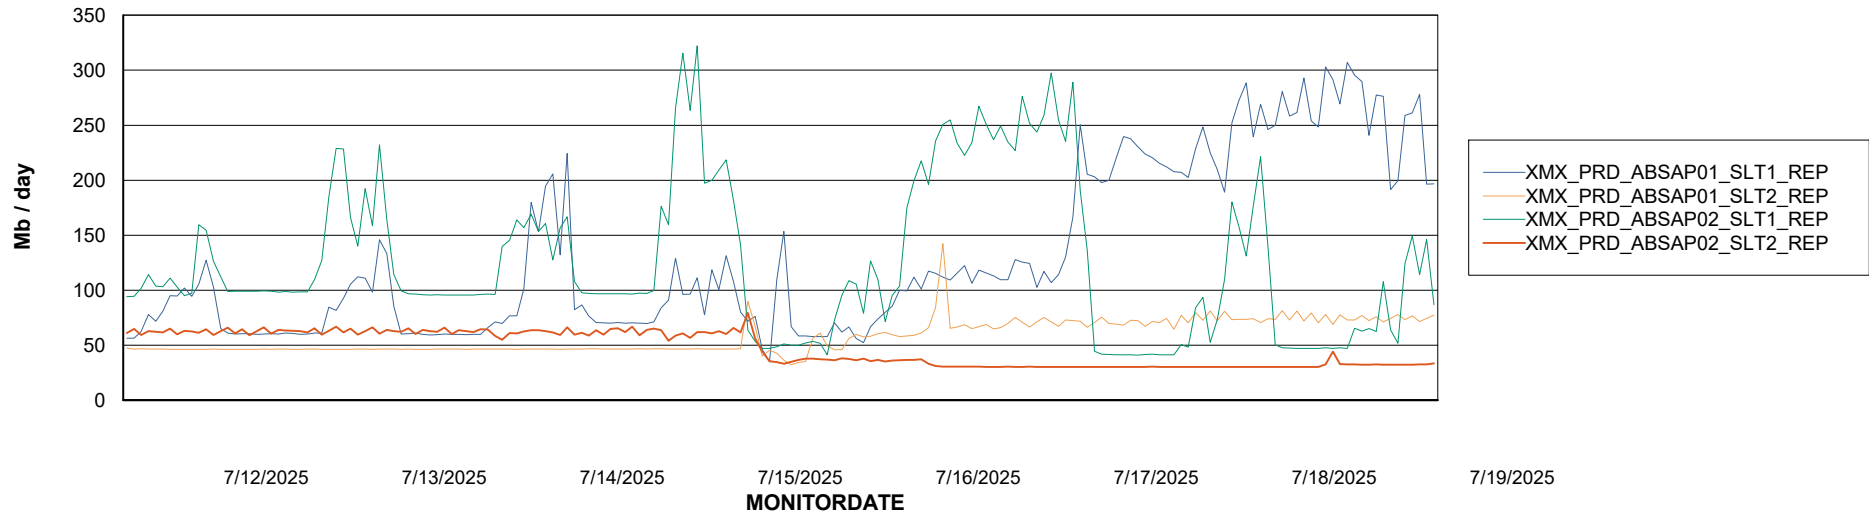

ABSSolute Application ReportServer Services

Avg memory used per ReportServer Service