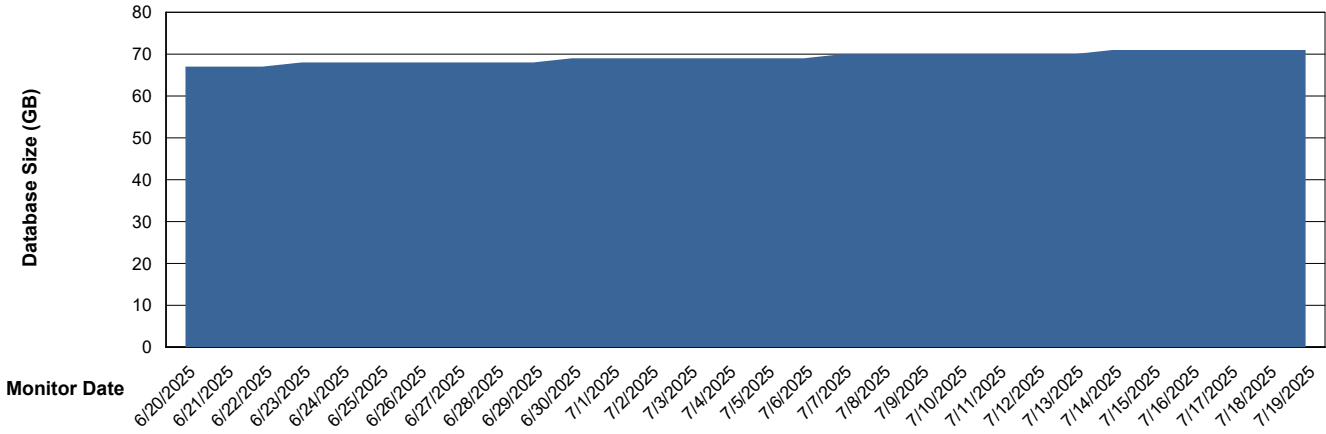

DB Processes Max 4
DB Processes Max 1,000
DB Processes Max 0

Weekly SLA Customer Report

Customer XMX Production (24/7)
 Database ID 146

DATABASE SIZE XMX_PROD_ABSDB01_PRDB_ABS1

Database growth over last month

Database Tablespace XMX_PROD_ABSDB01_PRDB_ABS1

Date	Tablespace Name	Filesize (Gb)	Usedsize (Gb)	Percentage free
7/19/2025	ABSDATA	62	52	16
	INDX	8	0	100
7/18/2025	ABSDATA	62	52	16
	INDX	8	0	100
7/17/2025	ABSDATA	62	52	17
	INDX	8	0	100
7/16/2025	ABSDATA	62	51	17
	INDX	8	0	100
7/15/2025	ABSDATA	62	51	17
	INDX	8	0	100
7/14/2025	ABSDATA	62	51	17
	INDX	8	0	100
7/13/2025	ABSDATA	62	51	18
	INDX	8	0	100

Weekly SLA Customer Report

Customer XMX Production (24/7)
Database ID 146

Standby Database Health XMX Production (24/7)

Recovery lag for last 7 days

Weekly SLA Customer Report

Customer XMX Production (24/7)
Database ID 146