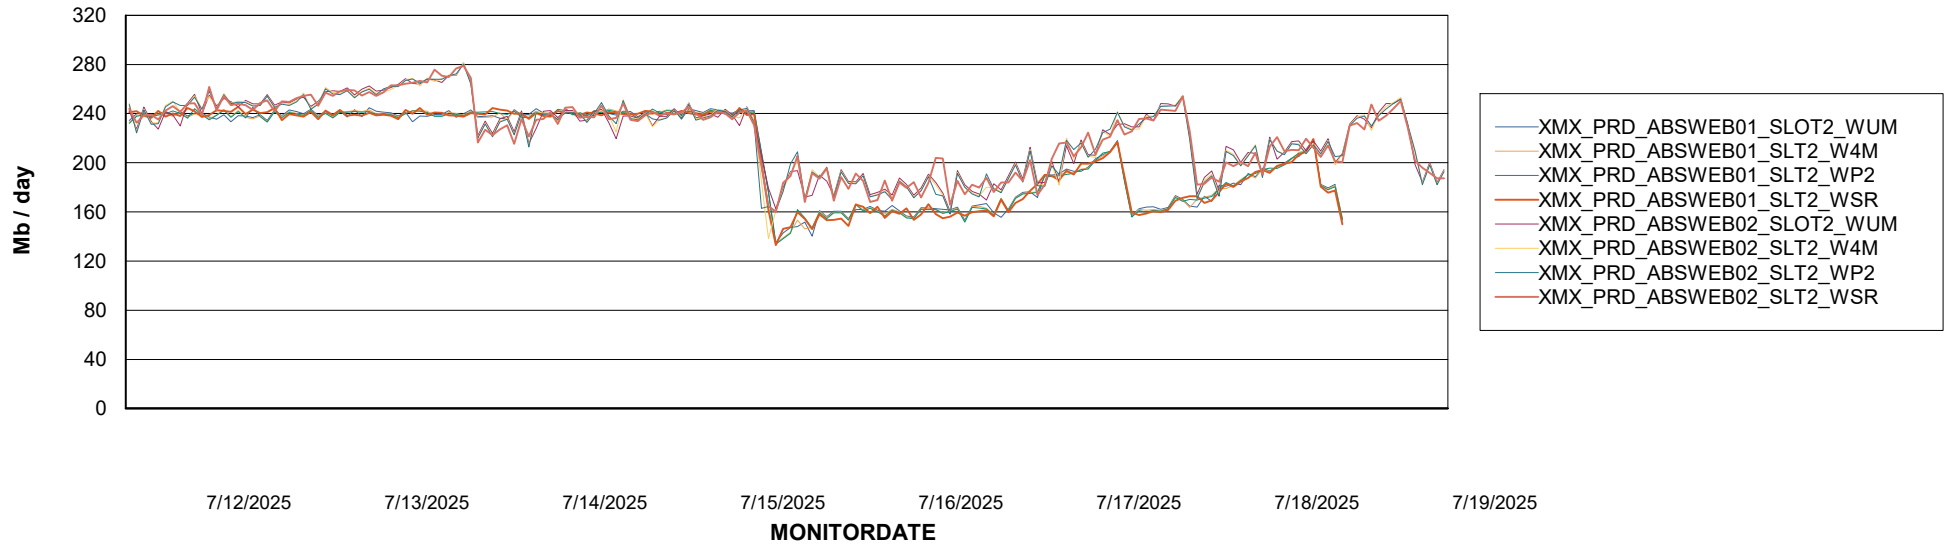

Avg memory used per ReportServer Service

Weekly SLA Customer Report

Customer XMX Production (24/7)
Database ID 146

ABSSolute Web Component Services

Avg memory used per ABS Web component

Weekly SLA Customer Report