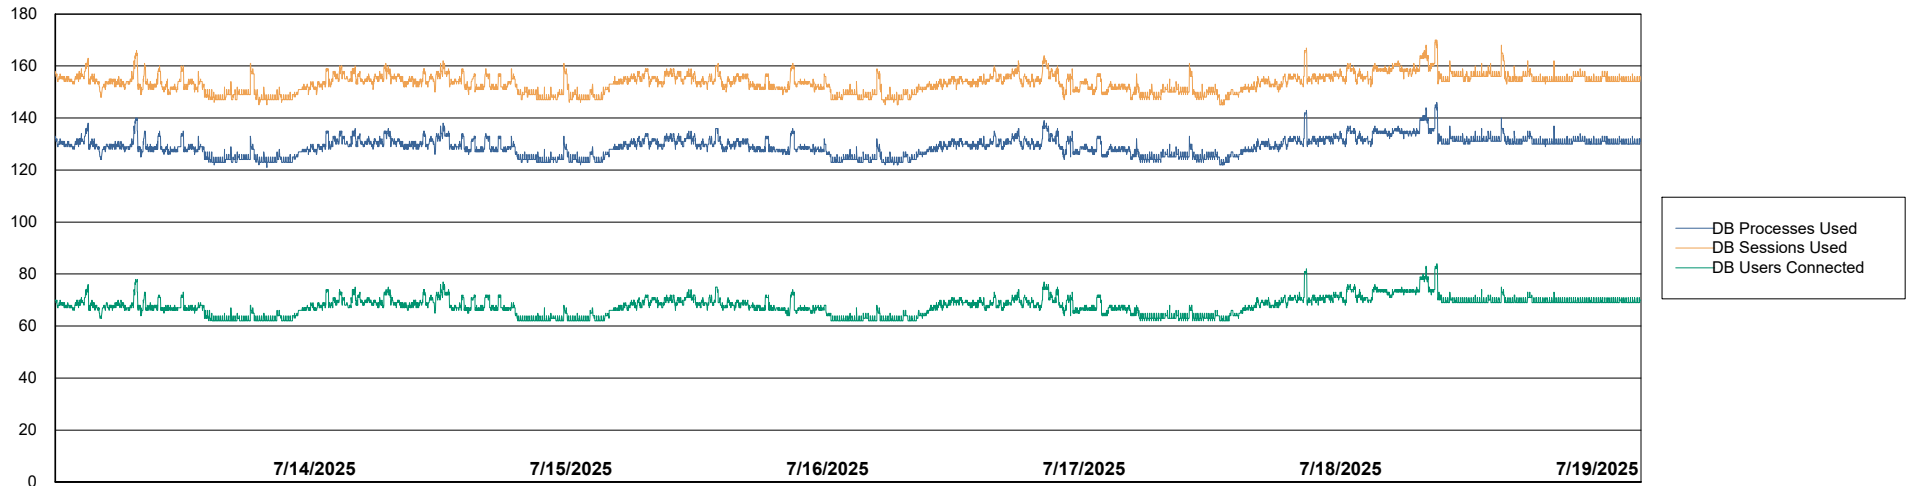

Database Performance VOS_PRD_ABSORA1-2022_ABS1