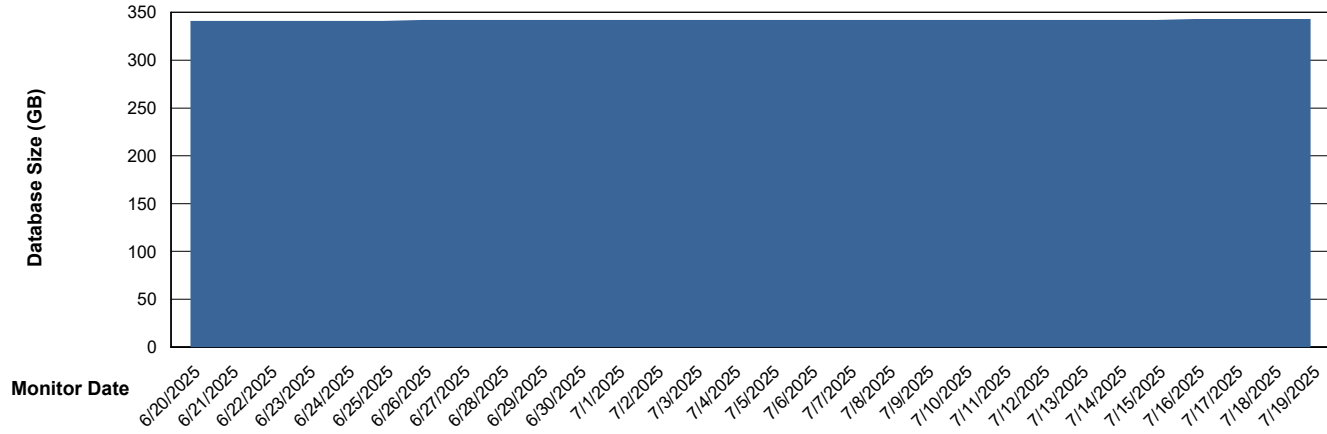

Database growth over last month