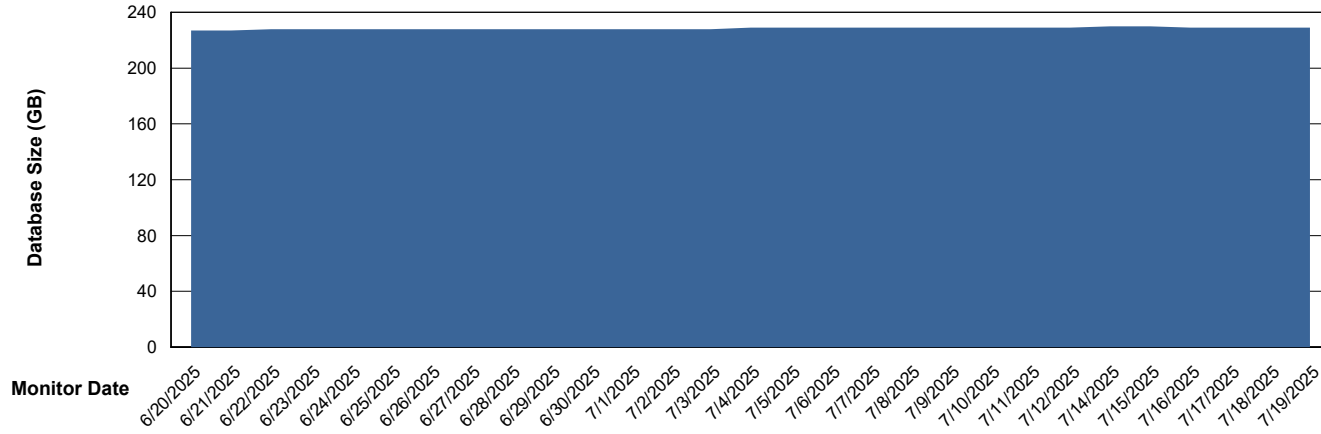

DB Processes Max 1,000

Weekly SLA Customer Report

Customer VOS_Production
Database ID 143

DATABASE SIZE VOS_PRD_ABSBI-2018_ABS1

Database growth over last month

DATABASE SIZE VOS_PRD_ABSBI-2025_ABS1

Database growth over last month