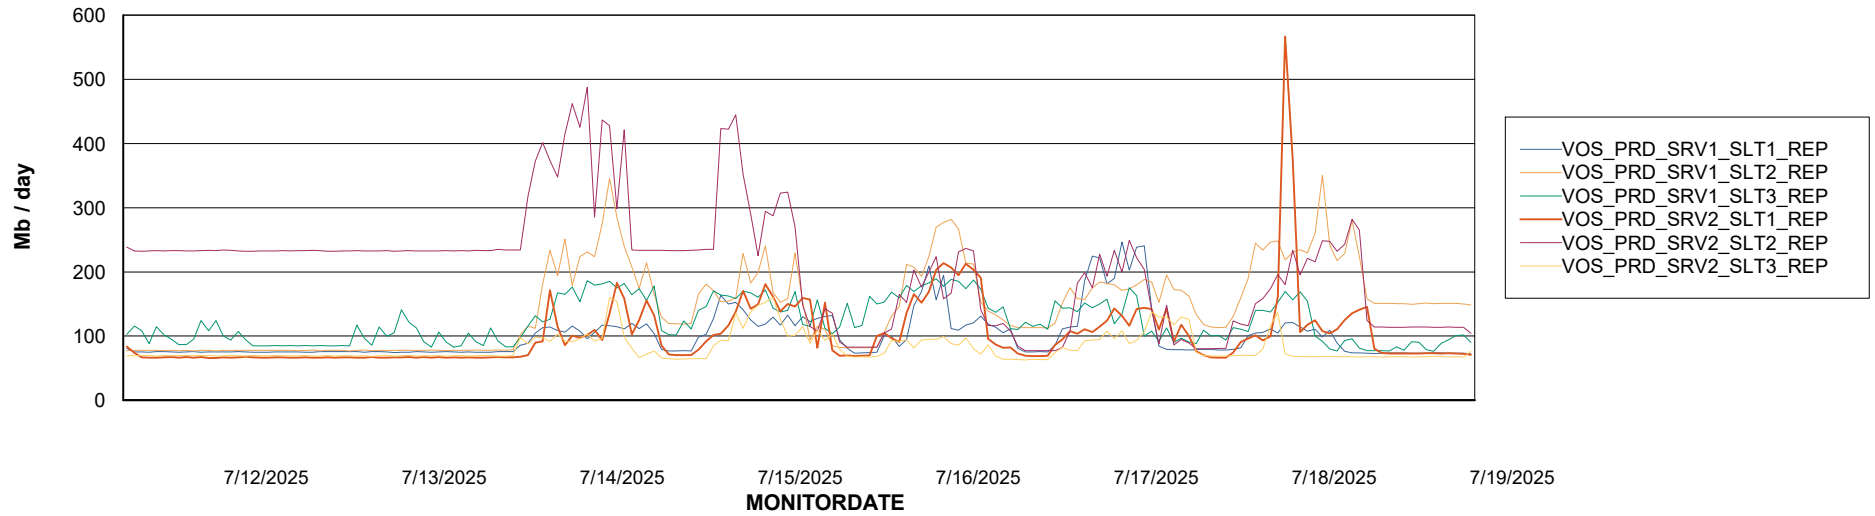

ABSSolute Application ReportServer Services

Avg memory used per ReportServer Service