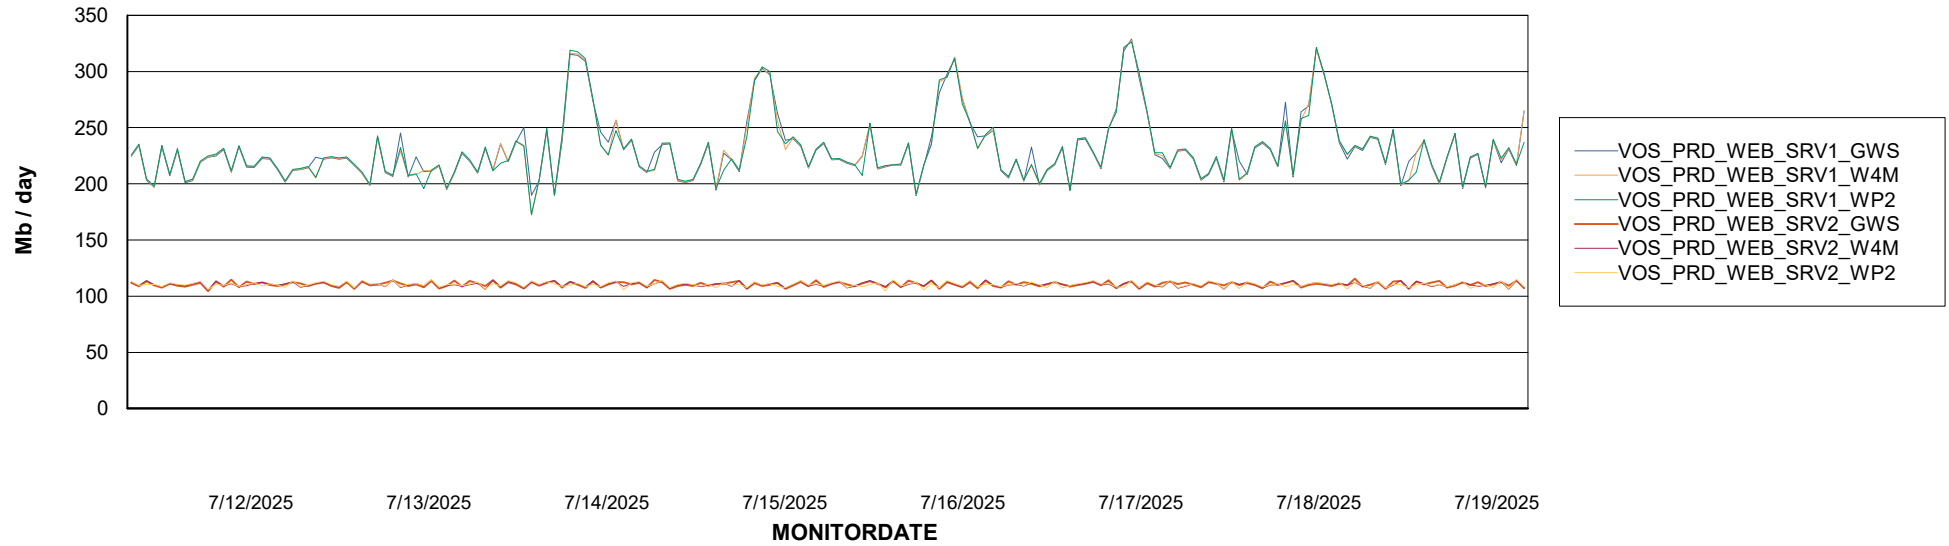

ABSSolute Web Component Services

Avg memory used per ABS Web component