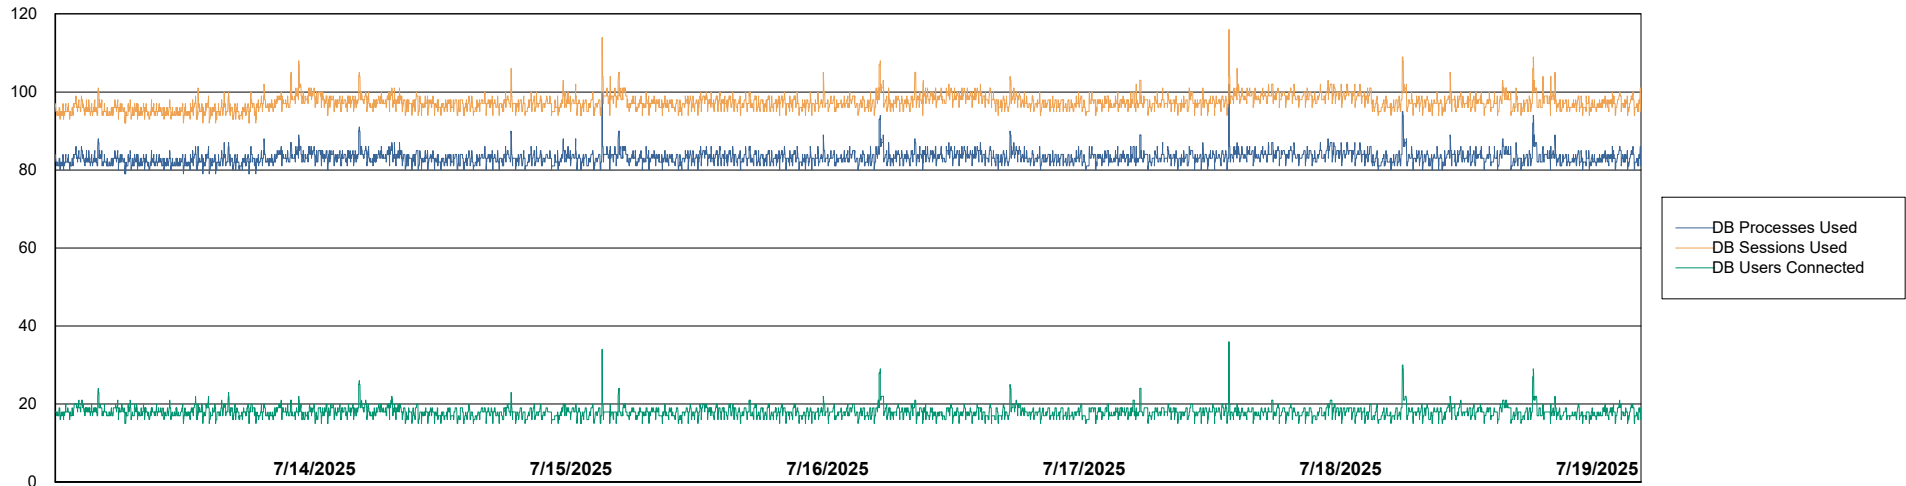

Weekly SLA Customer Report

Customer VOS_Production
Database ID 143

Database Performance VOS_PRD_ABSBI-2018_ABS1

Weekly SLA Customer Report

Customer VOS_Production
Database ID 143

Database Performance VOS_PRD_ABSBI-2025_ABS1