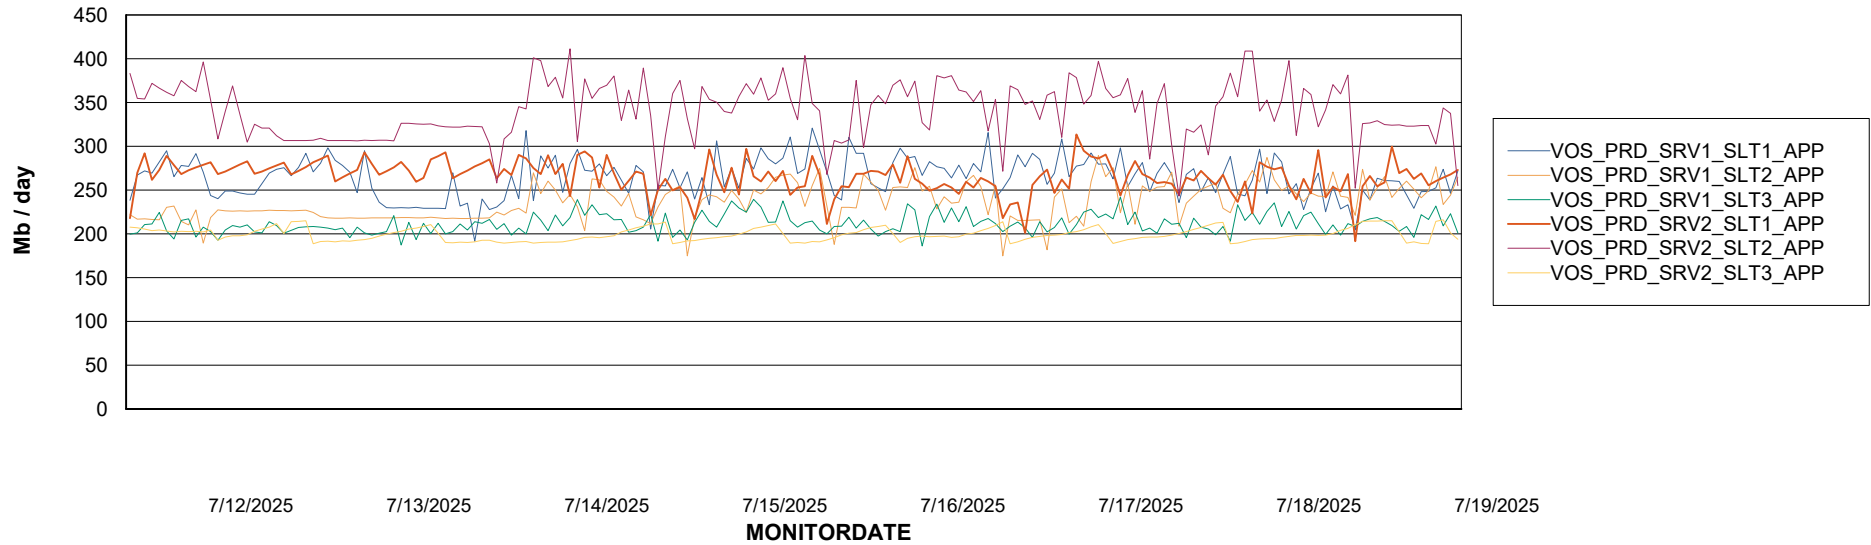

Standby Database Health VOS_Production

Recovery lag for last 7 days

Weekly SLA Customer Report

Customer VOS_Production
Database ID 143

ABSSolute Application Server Services

Avg memory used per ABS Server Service