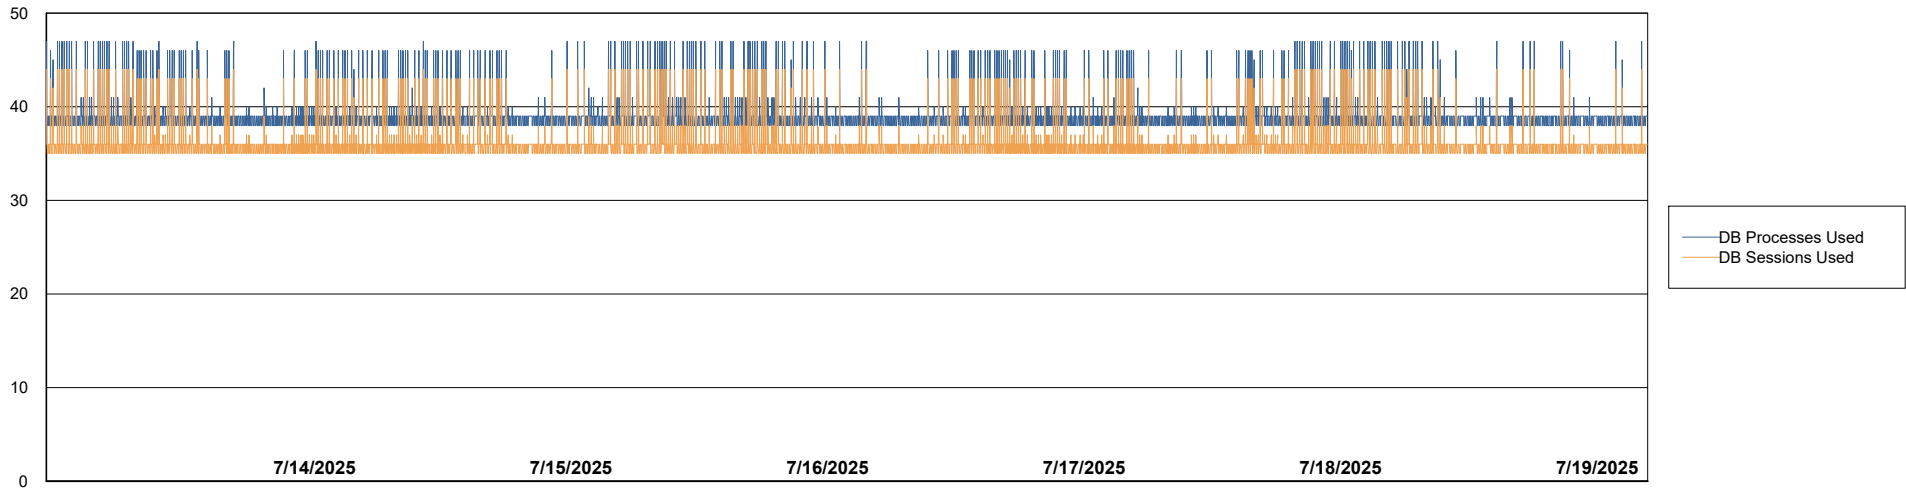

Database Performance VOS_PRD_ABSORA2-2022_HSBABS1

DB Processes Max 1,000