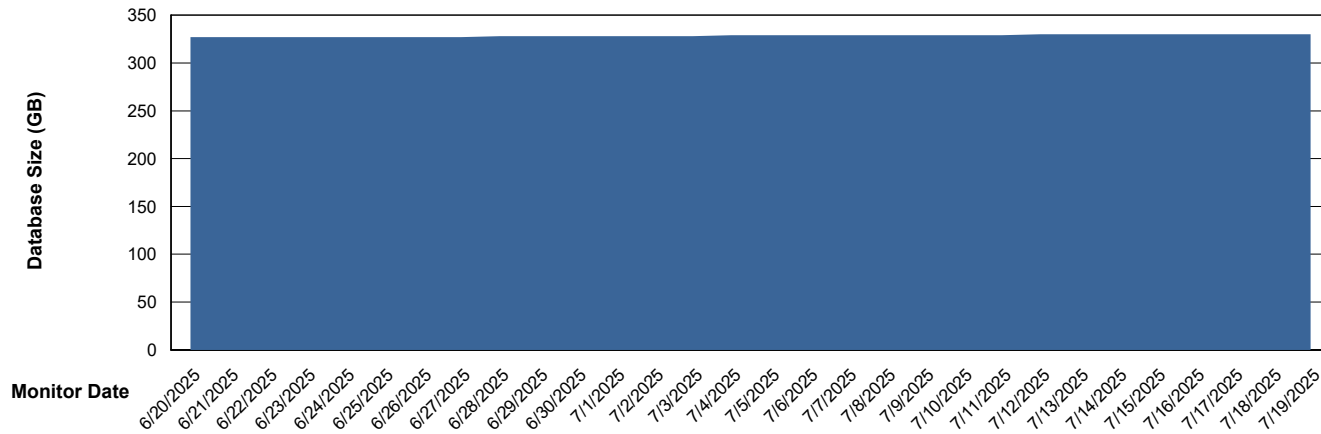

DB Processes Max 1,000

Weekly SLA Customer Report

Customer VOS_Production
Database ID 143

DATABASE SIZE VOS_PRD_ABSBI-2018_ABS1

Database growth over last month

DATABASE SIZE VOS_PRD_ABSBI-2025_ABS1

Database growth over last month