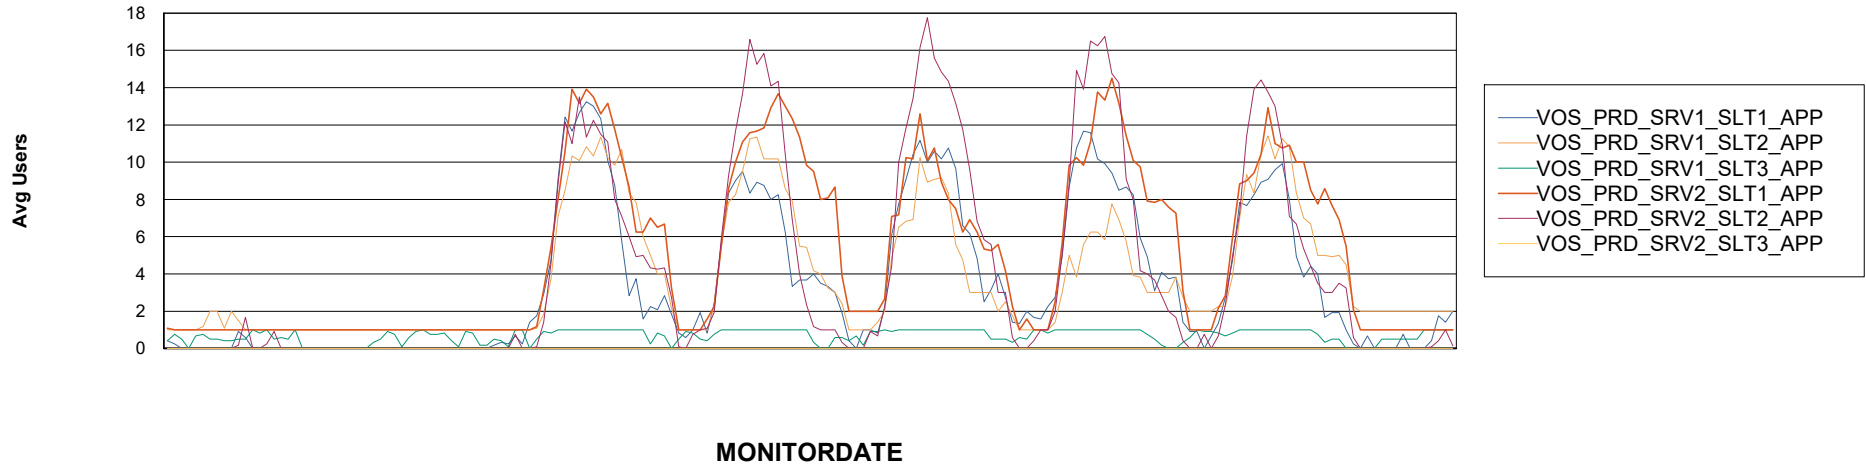

Avg users per day per ABS server