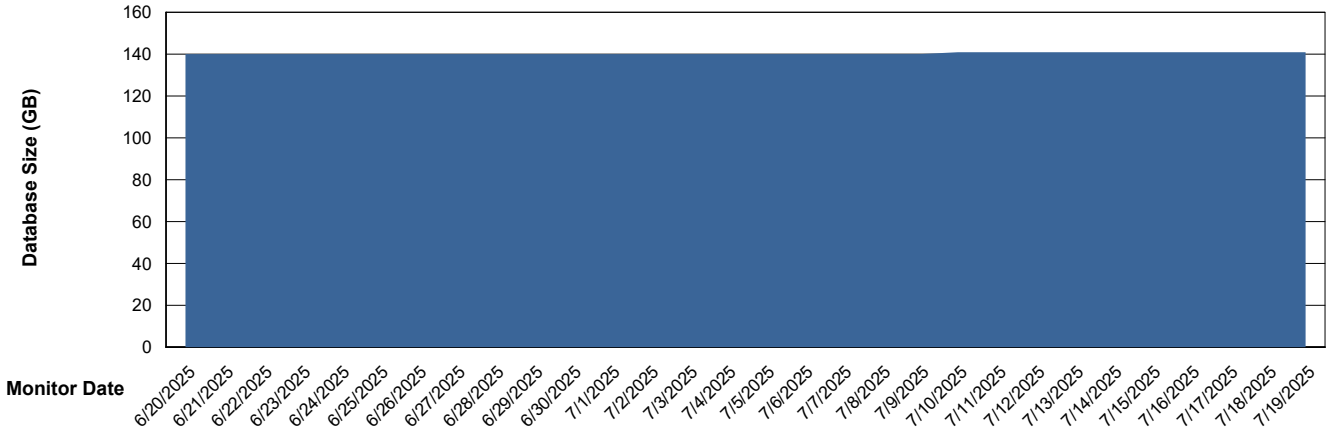

Database growth over last month

Database Tablespace RSS_PRD_SV1364_PRD_ABS1

Date	Tablespace Name	Filesize (Gb)	Usedsize (Gb)	Percentage free
7/19/2025	ABSDATA	71	58	19
	INDX	95	78	18
7/18/2025	ABSDATA	71	58	19
	INDX	95	78	18
7/17/2025	ABSDATA	71	58	19
	INDX	95	78	18
7/16/2025	ABSDATA	71	58	19
	INDX	95	78	18
7/15/2025	ABSDATA	71	58	19
	INDX	95	78	18
7/14/2025	ABSDATA	71	58	19
	INDX	95	78	18
7/13/2025	ABSDATA	71	58	19
	INDX	95	78	18