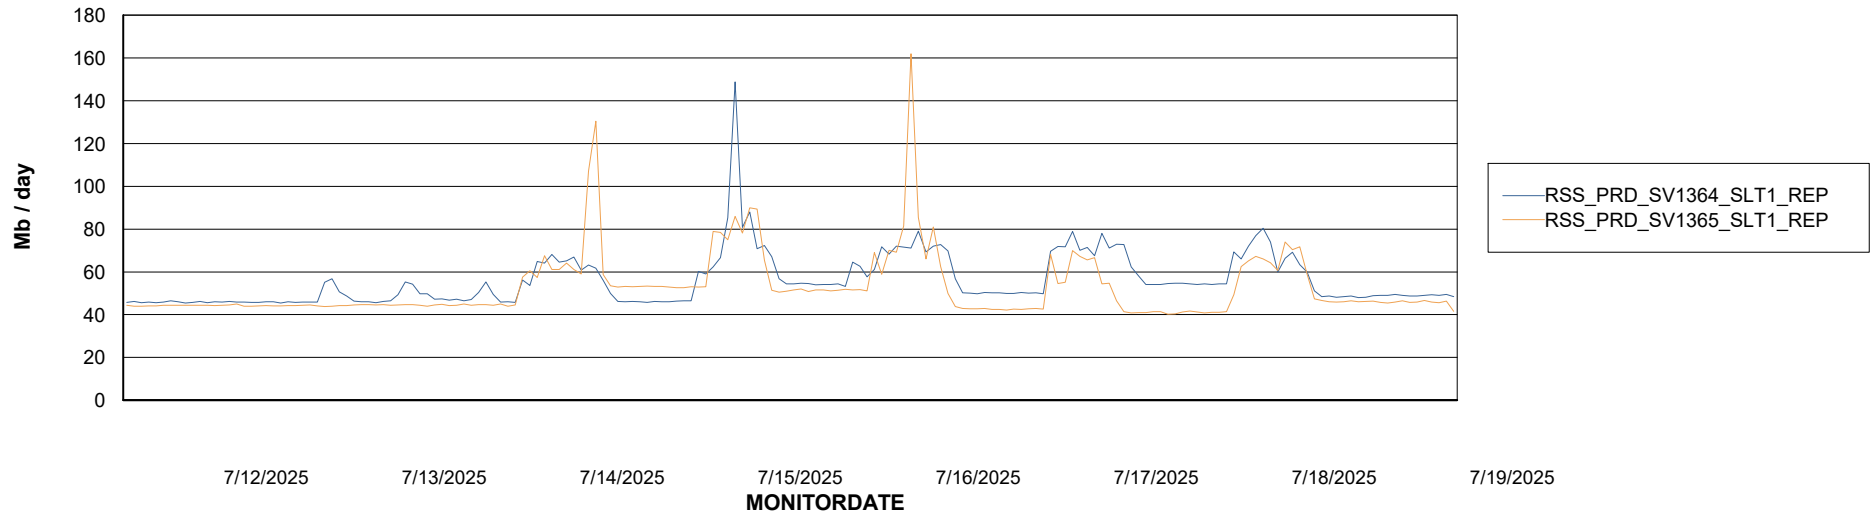

ABSSolute Application ReportServer Services

Avg memory used per ReportServer Service