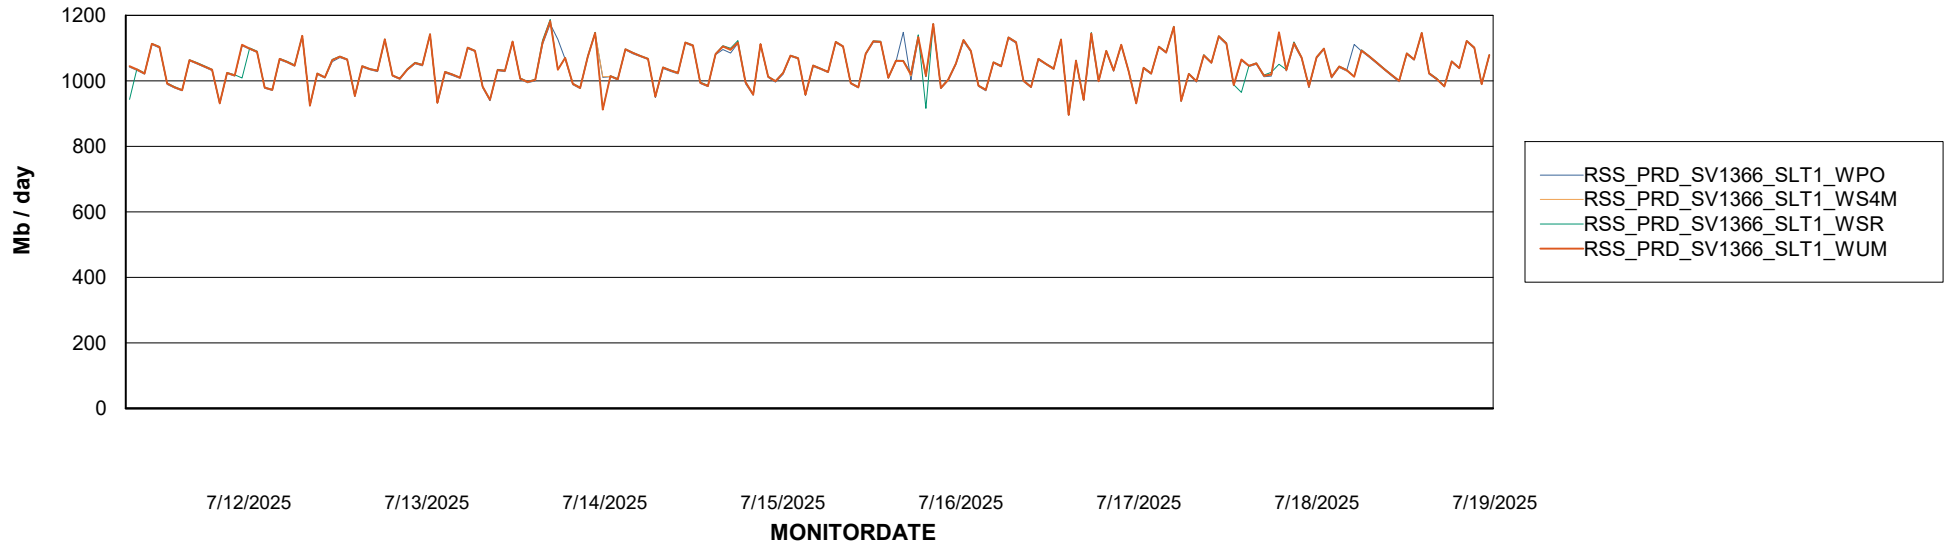

ABSSolute Web Component Services

Avg memory used per ABS Web component