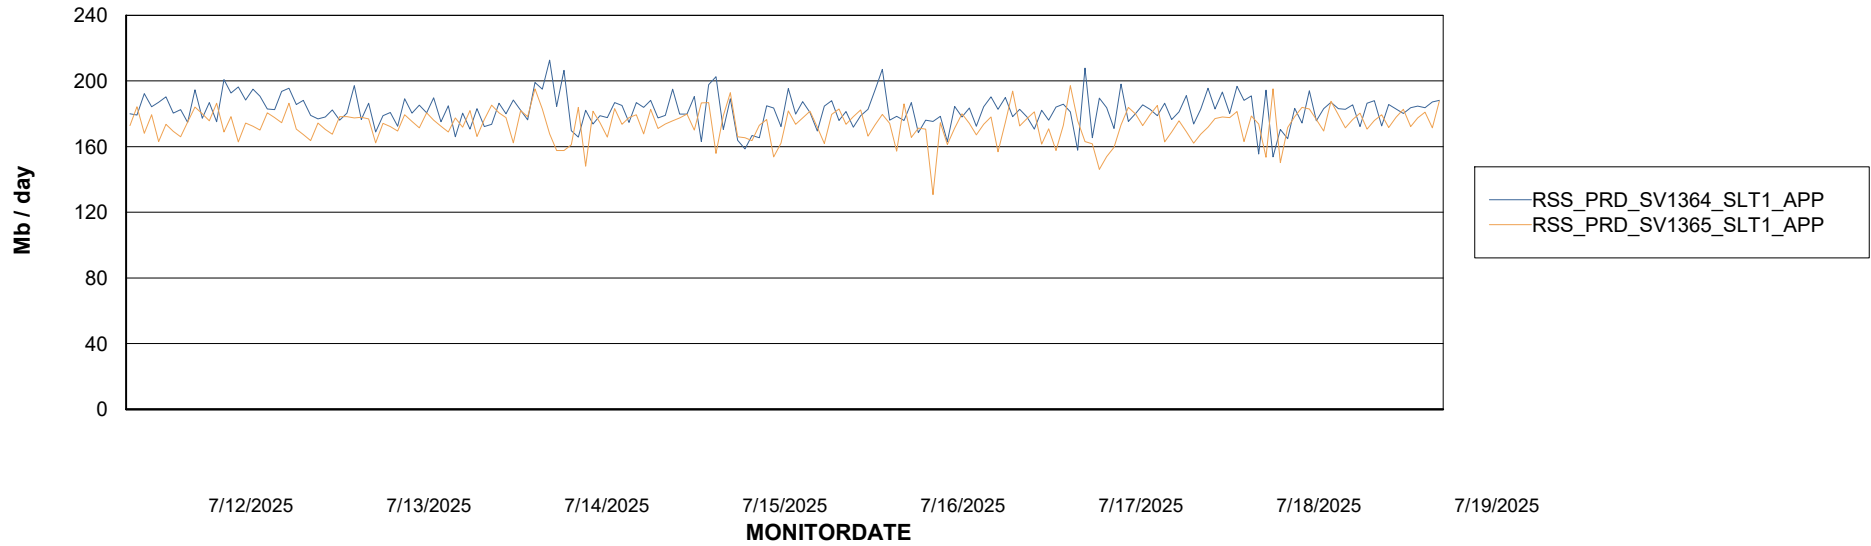

ABSSolute Application Server Services

Avg memory used per ABS Server Service