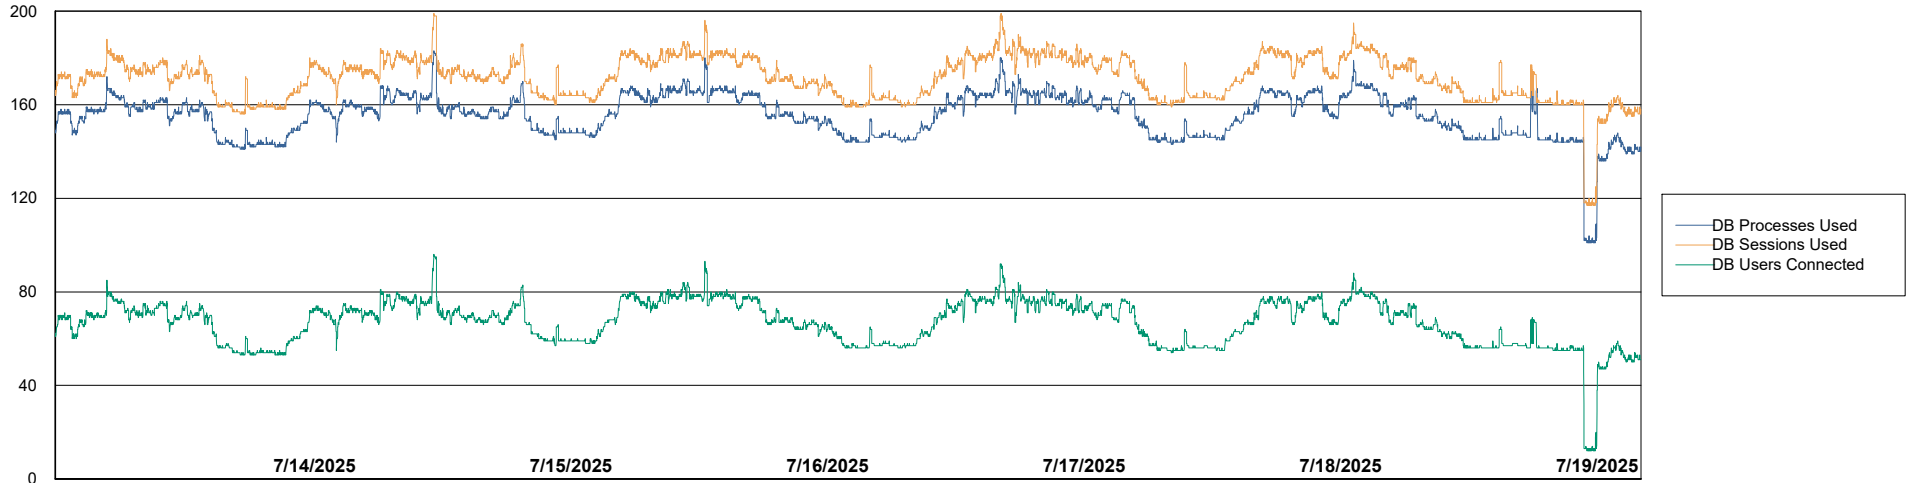

Database Performance RFL_PRD_ABS01_DB