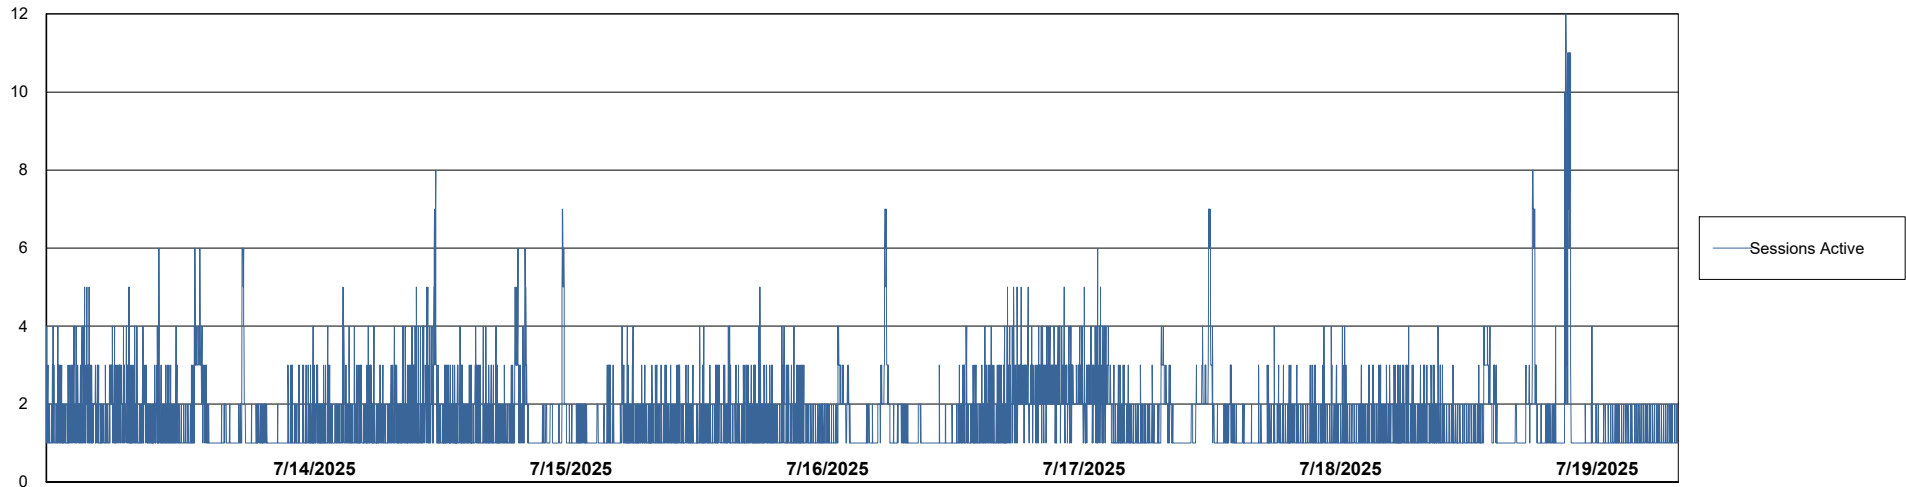

Database Performance RFL_PRD_ABS01_DB