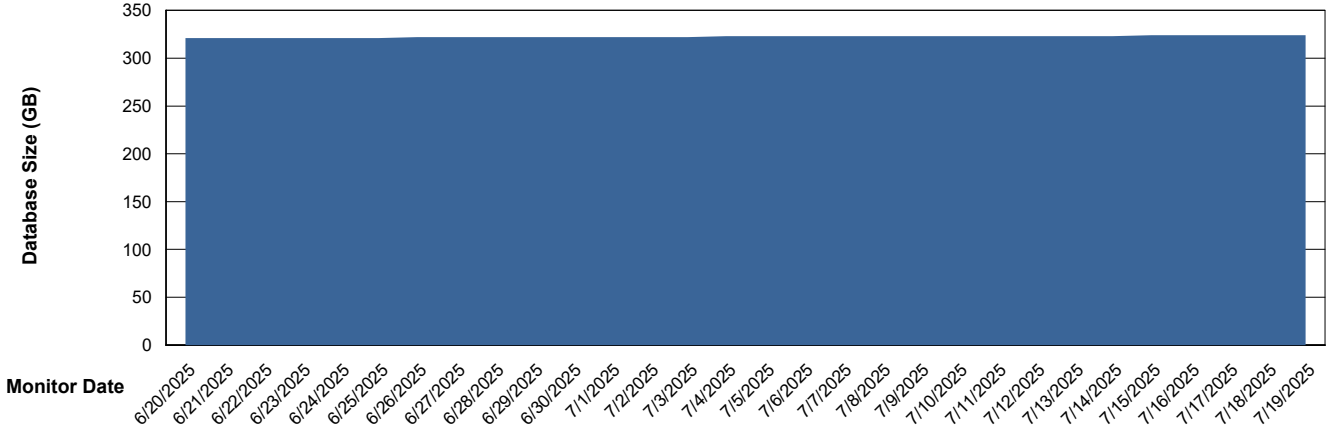

Database growth over last month

Database Tablespace RFL_PRD_ABS01_DB

Date	Tablespace Name	Filesize (Gb)	Usedsize (Gb)	Percentage free
7/19/2025	ABSDATA	121	90	25
	INDX	262	218	17
7/18/2025	ABSDATA	121	90	25
	INDX	262	218	17
7/17/2025	ABSDATA	121	90	25
	INDX	262	218	17
7/16/2025	ABSDATA	121	90	25
	INDX	262	218	17
7/15/2025	ABSDATA	121	90	25
	INDX	262	218	17
7/14/2025	ABSDATA	121	90	25
	INDX	262	218	17
7/13/2025	ABSDATA	121	90	25
	INDX	262	217	17