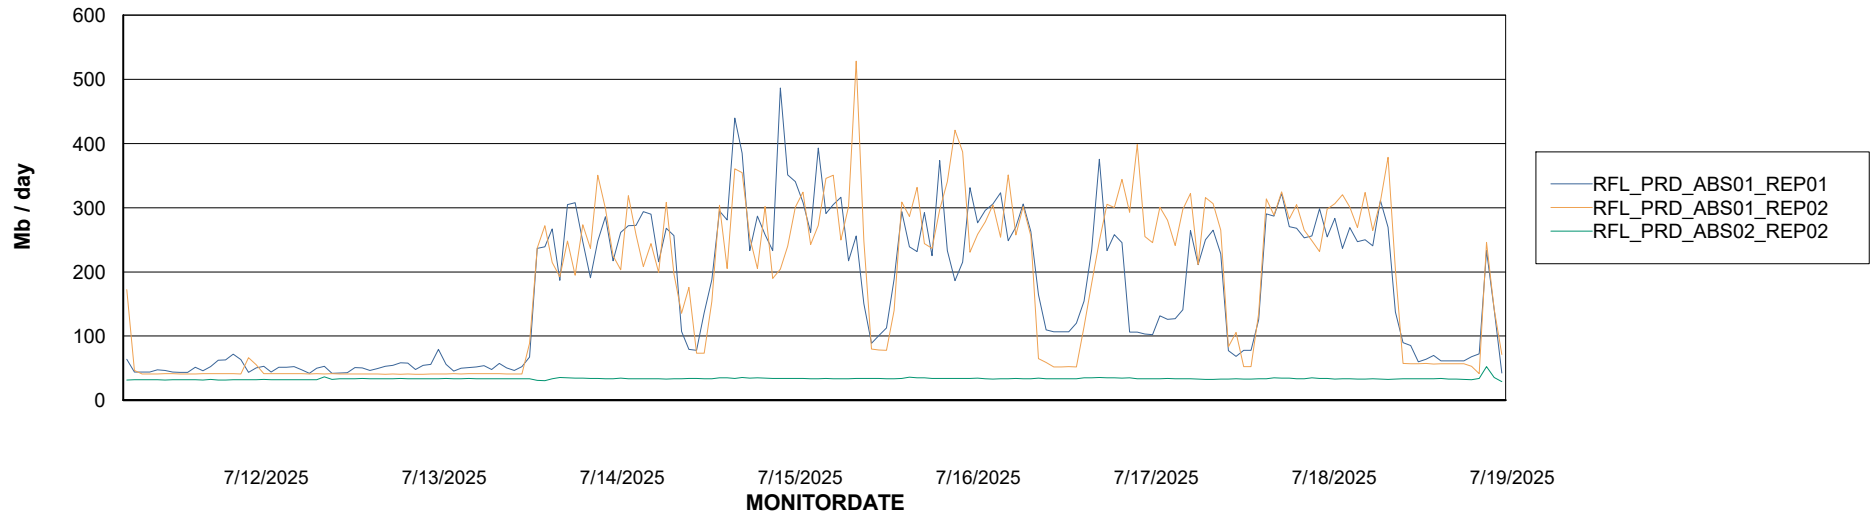

ABSSolute Application ReportServer Services

Avg memory used per ReportServer Service