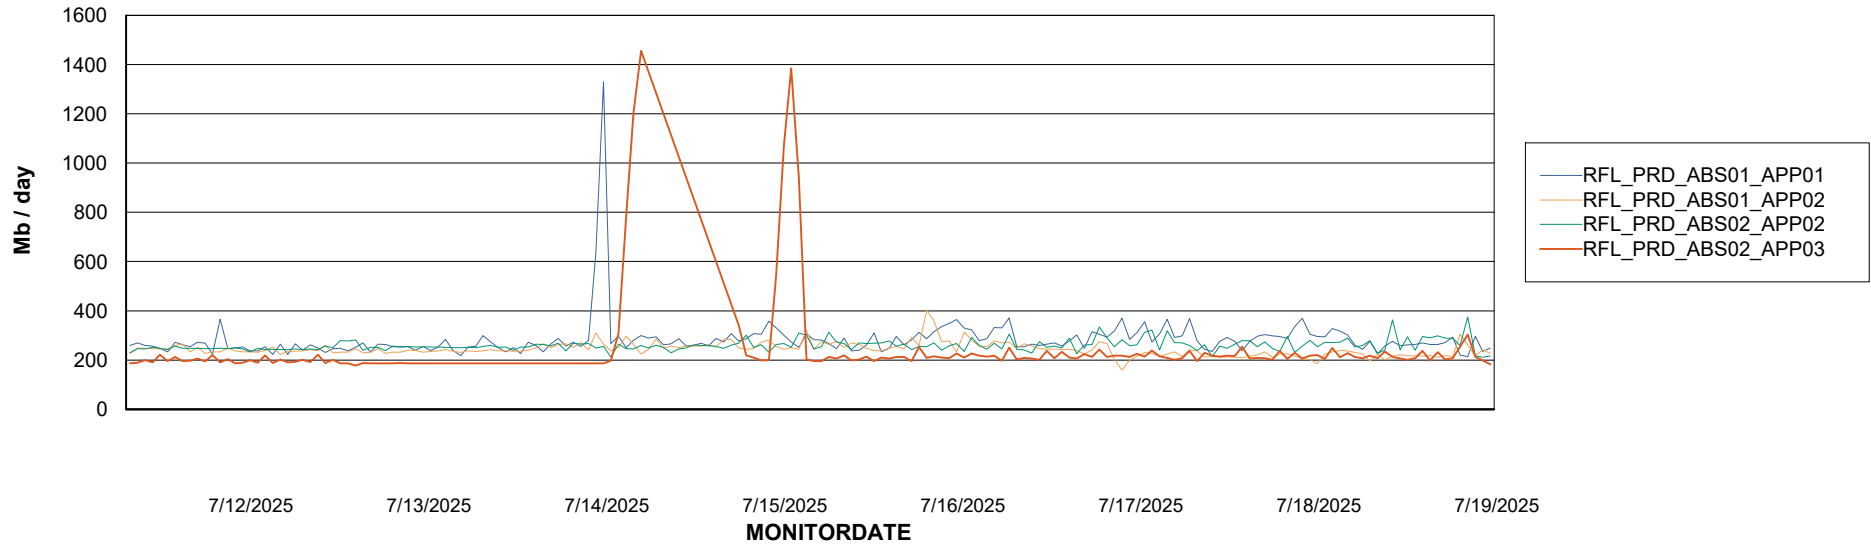

ABSSolute Application Server Services

Avg memory used per ABS Server Service