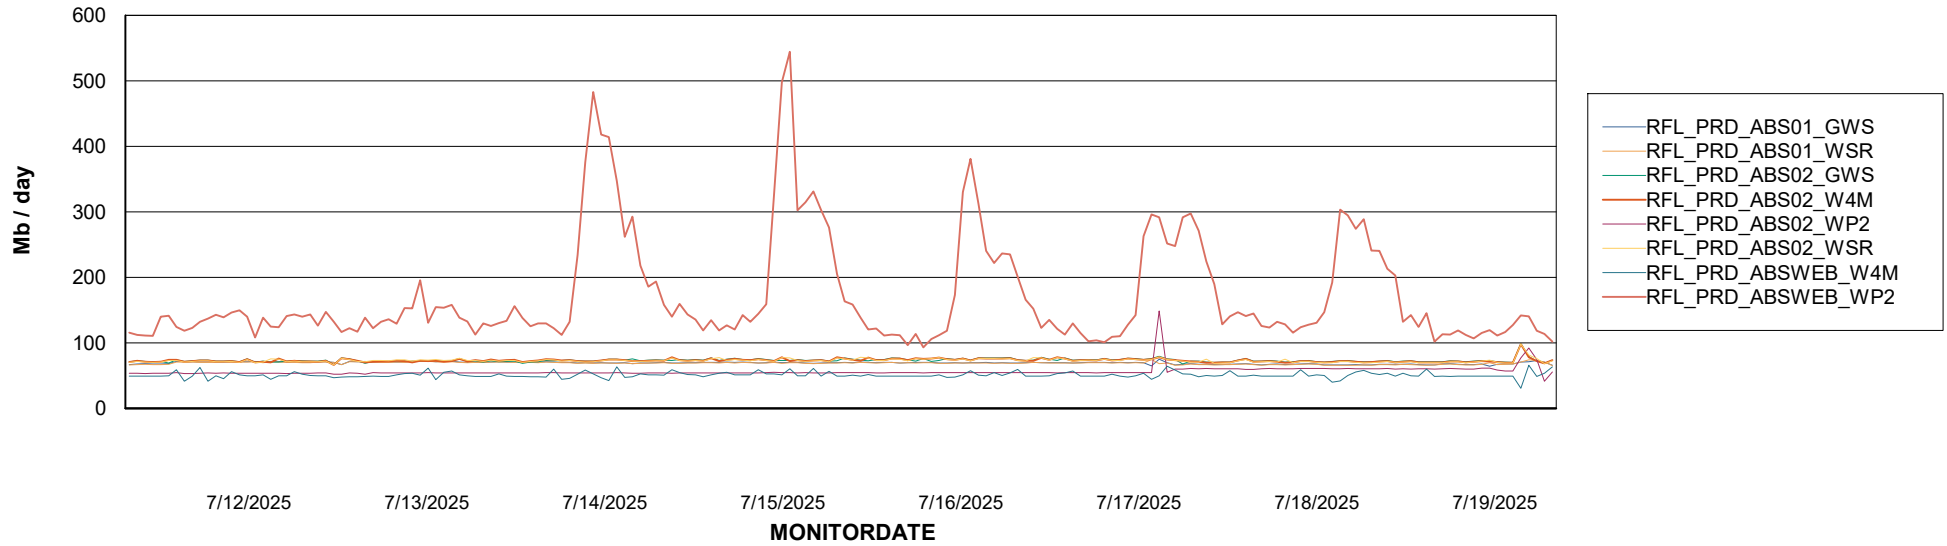

ABSSolute Web Component Services

Avg memory used per ABS Web component