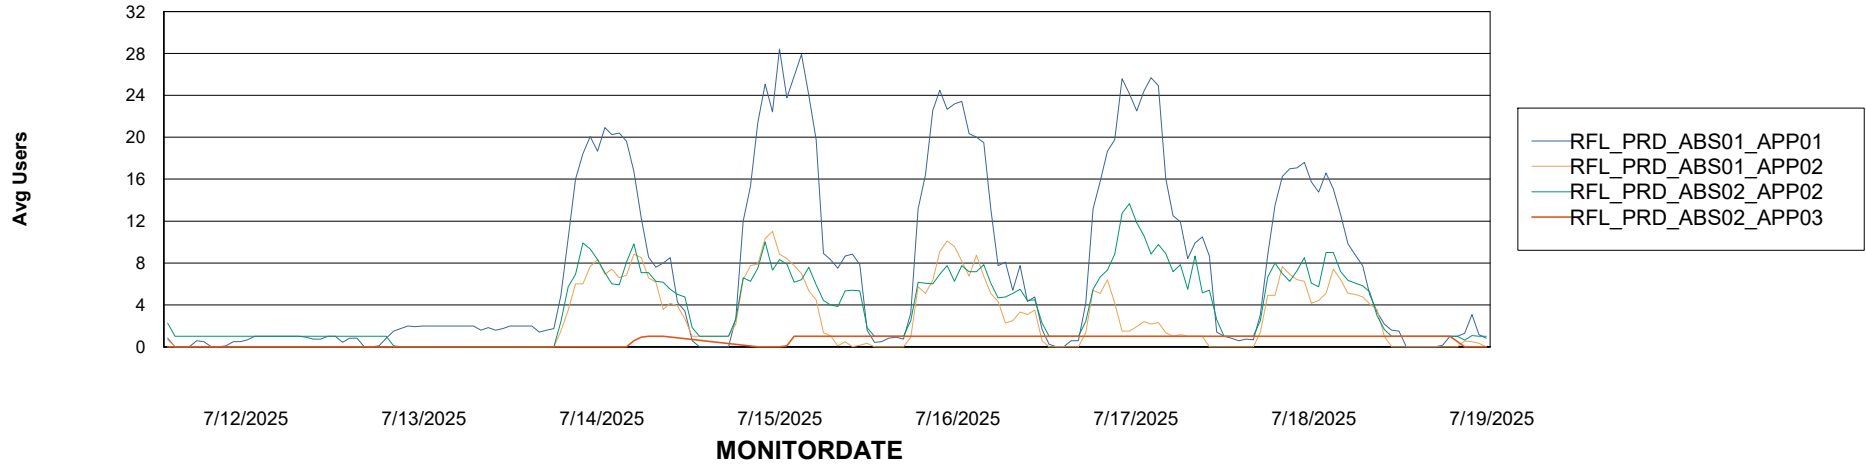

Avg users per day per ABS server