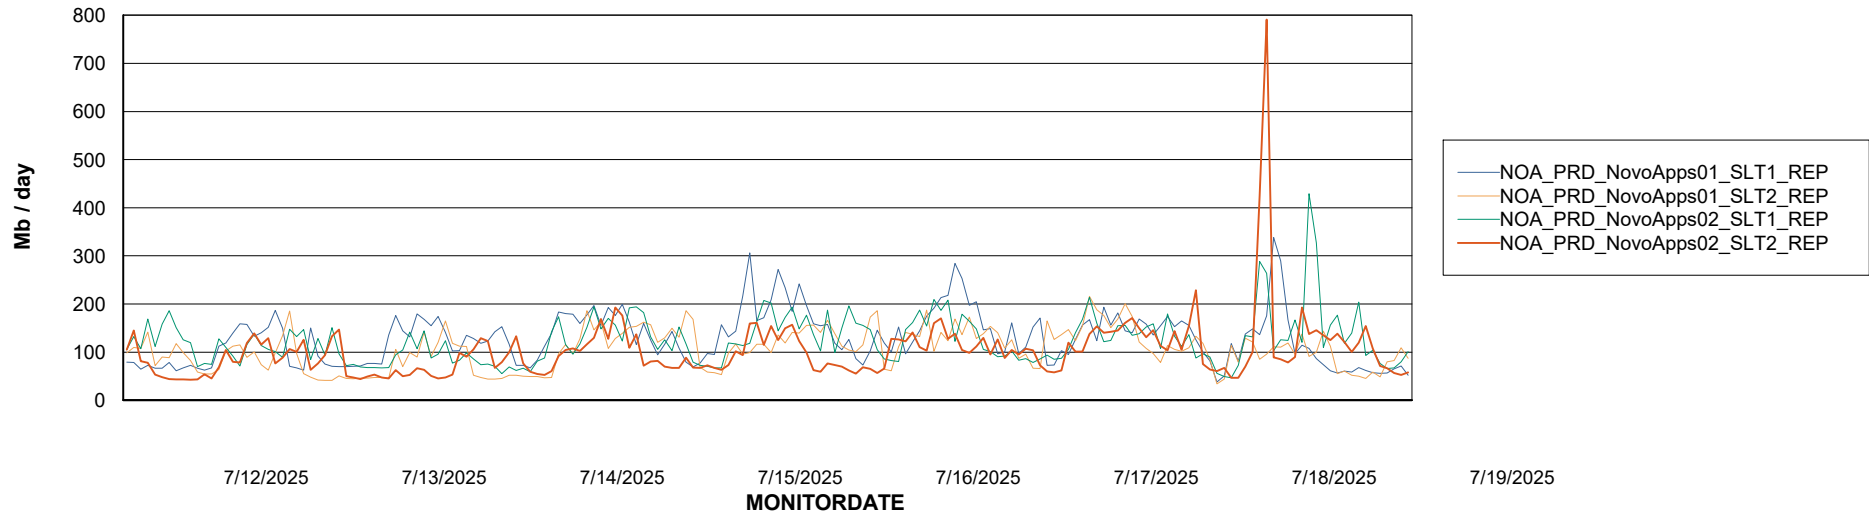

Avg memory used per ABS Server Service

Avg users per day per ABS server

Weekly SLA Customer Report

Customer NOA_Production (24/7)
Database ID 116

ABSSolute Application ReportServer Services

Avg memory used per ReportServer Service