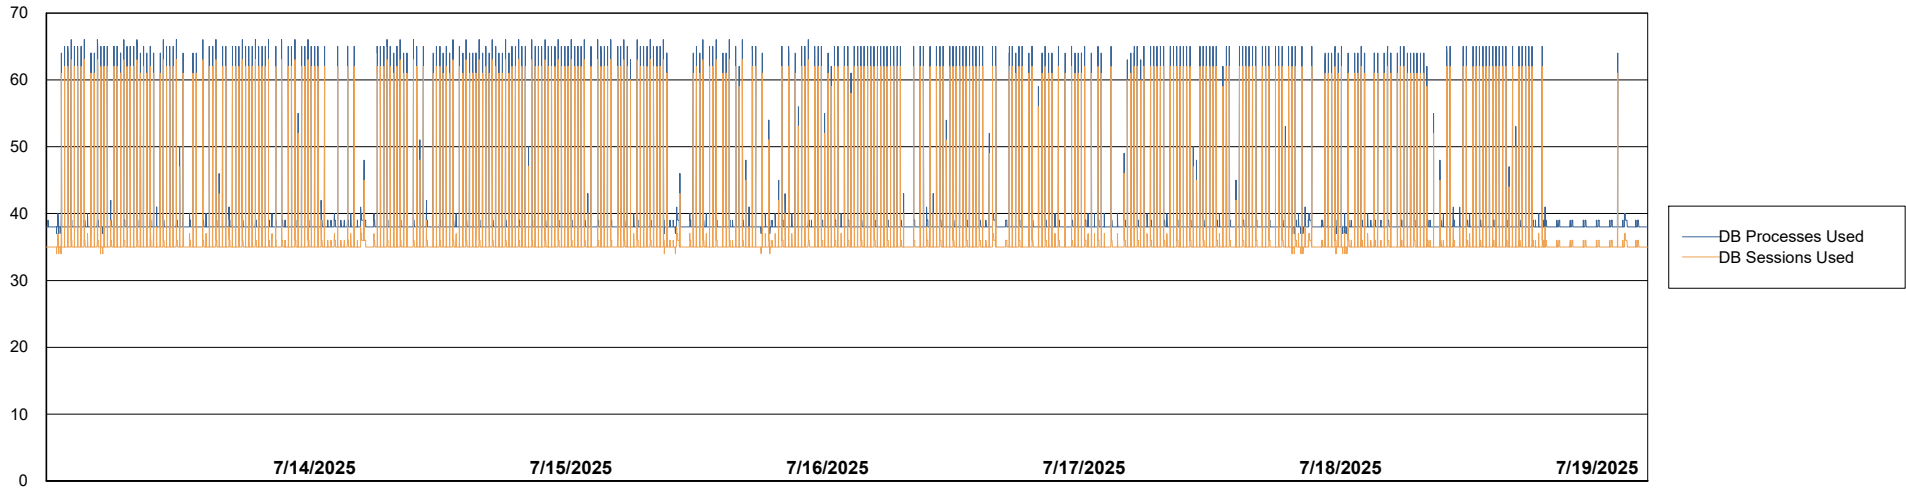

Database Performance NOA_PRD_NovoABS03_HSBABS1

DB Processes Max 300