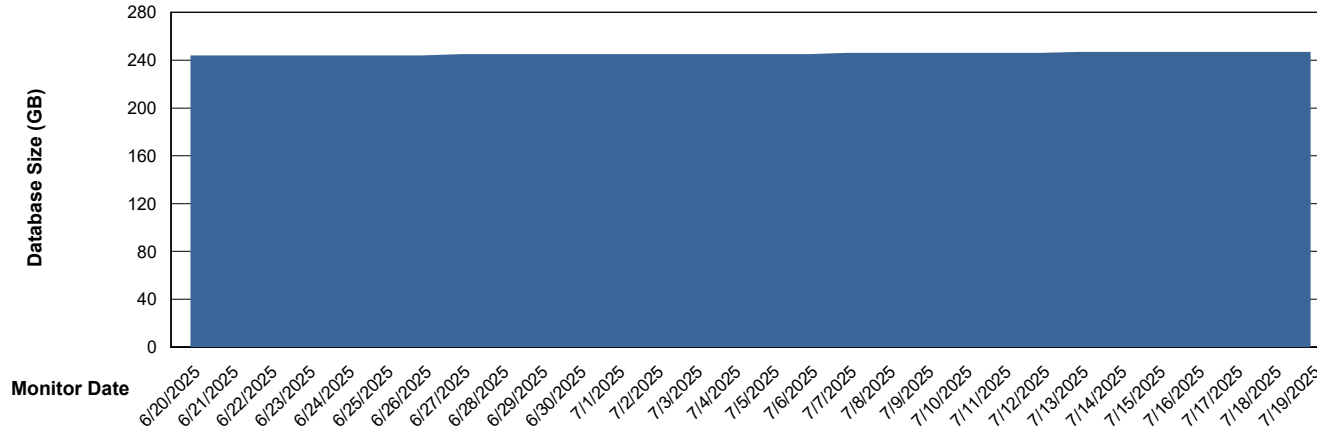

Weekly SLA Customer Report

Customer NOA_Production (24/7)
Database ID 116

Database Performance NOA_PRD_NovoABS03_HSBABS1

DB Processes Max 300

Weekly SLA Customer Report

Customer NOA_Production (24/7)
Database ID 116

DATABASE SIZE NOA_PRD_NHSBI_ABS1

Database growth over last month

DATABASE SIZE NOA_PRD_NovoABS01_ABS1

Database growth over last month

Weekly SLA Customer Report

Customer NOA_Production (24/7)
Database ID 116