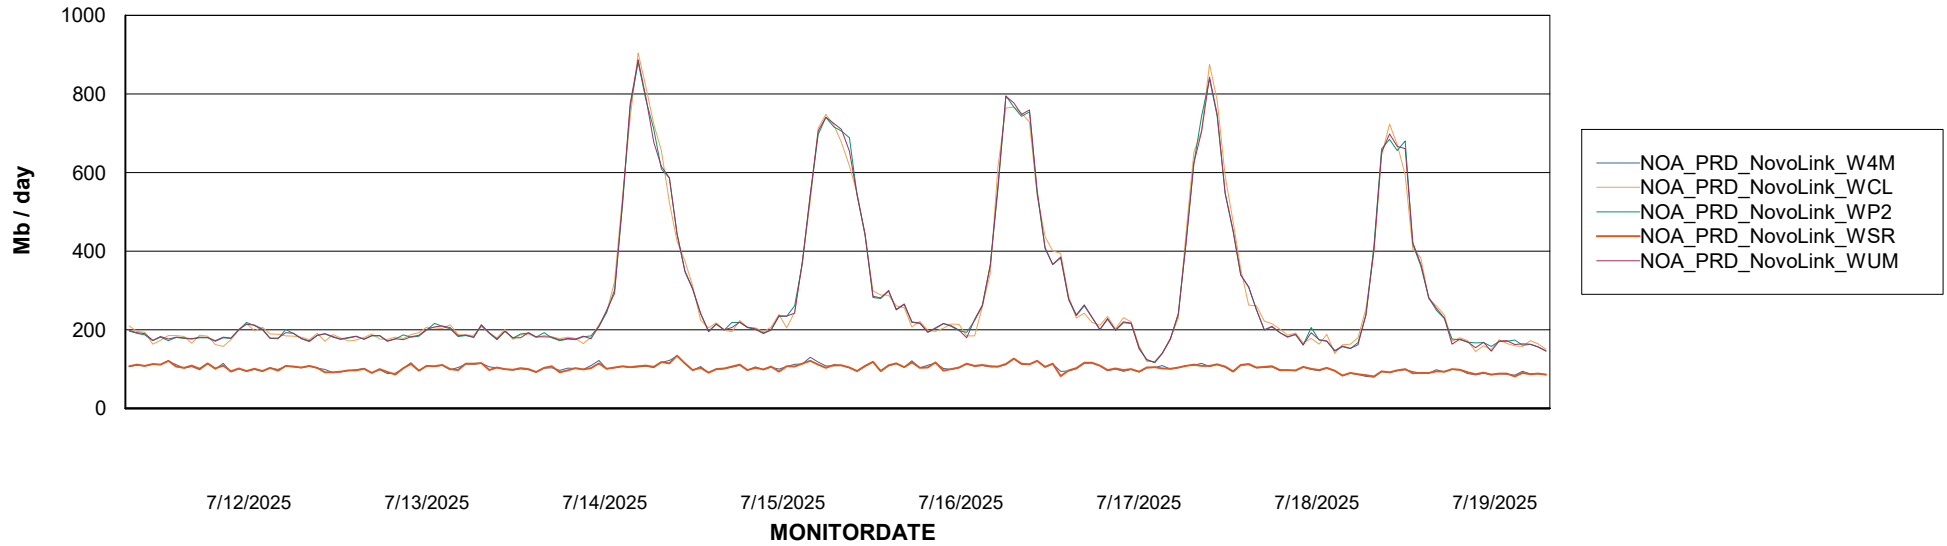

ABSSolute Web Component Services

Avg memory used per ABS Web component