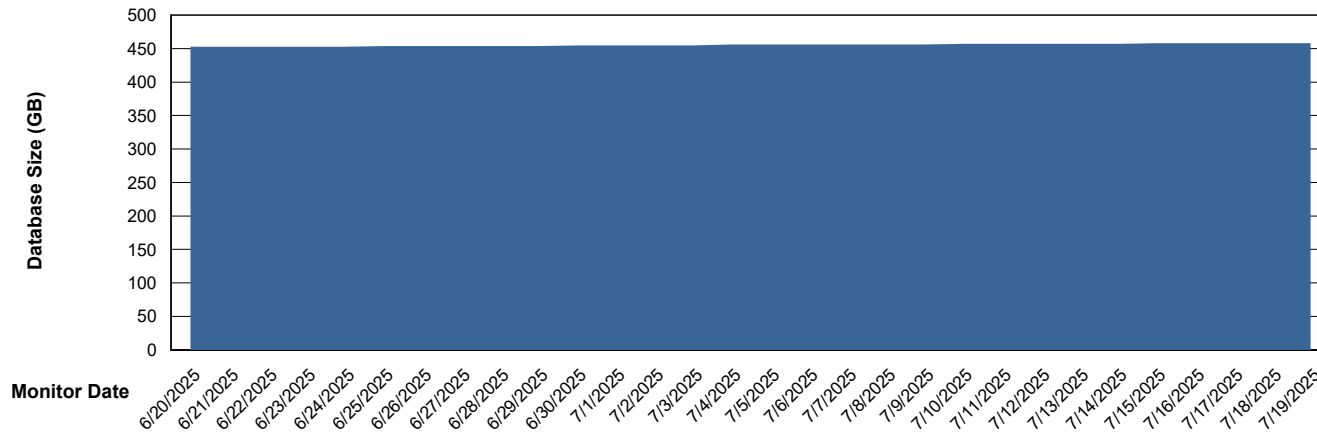

Weekly SLA Customer Report

Customer NOA_Production (24/7)
Database ID 116

Database Performance NOA_PRD_NovoABS03_HSBABS1

DB Processes Max 300

Weekly SLA Customer Report

Customer NOA_Production (24/7)
Database ID 116

DATABASE SIZE NOA_PRD_NHSBI_ABS1

Database growth over last month

DATABASE SIZE NOA_PRD_NovoABS01_ABS1

Database growth over last month

Weekly SLA Customer Report

Customer NOA_Production (24/7)
Database ID 116