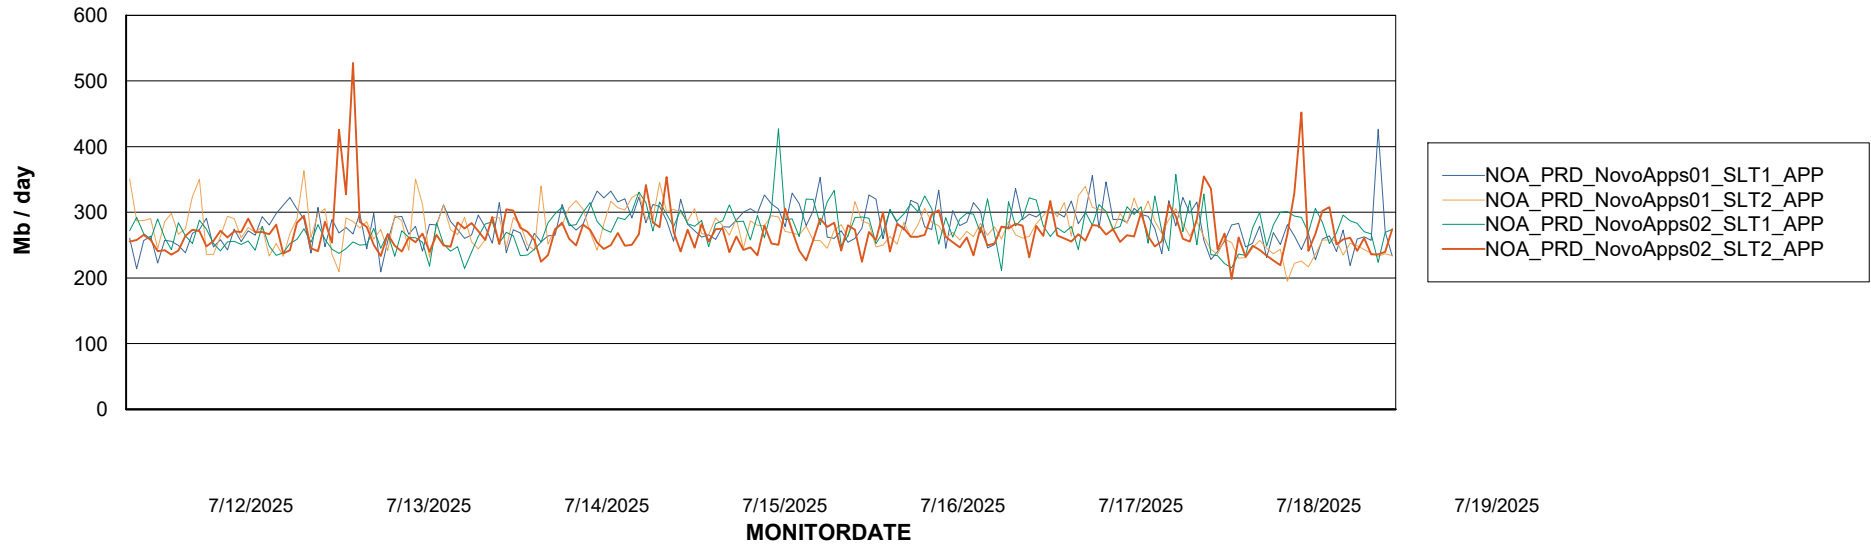

ABSSolute Application Server Services

Avg memory used per ABS Server Service