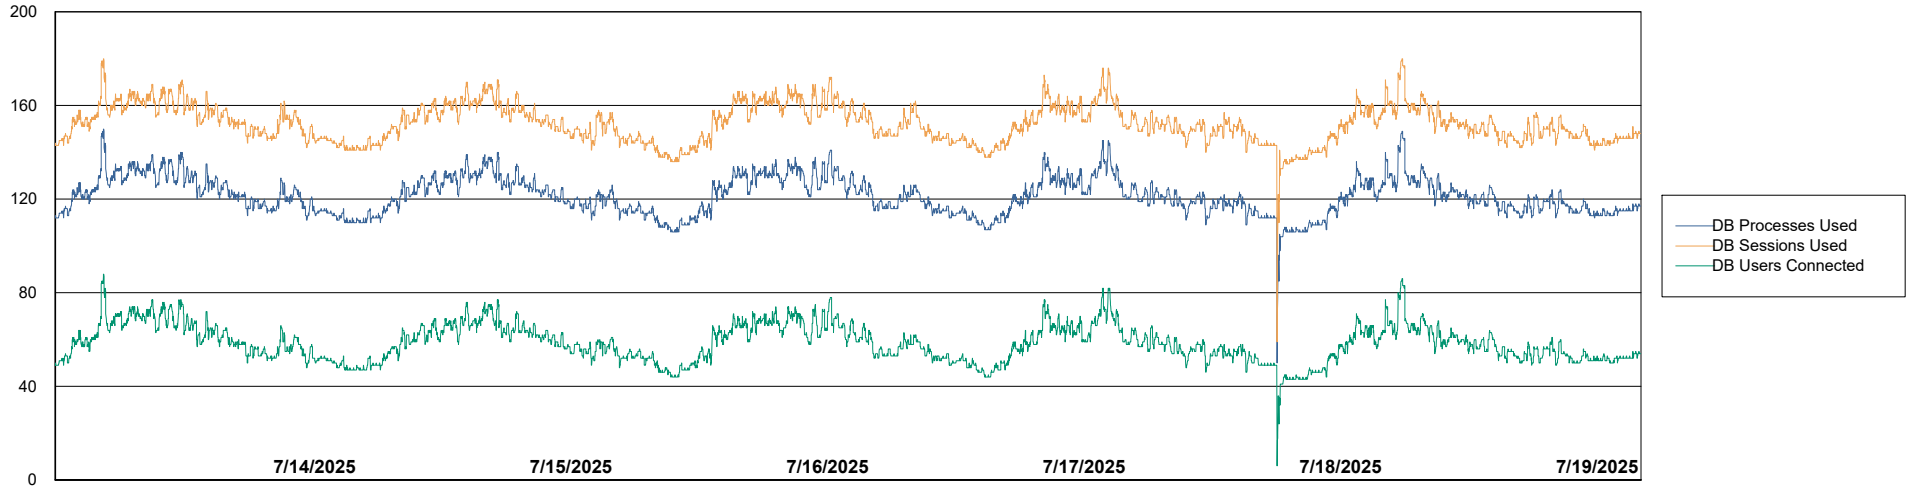

Weekly SLA Customer Report

Customer NOA_Production (24/7)
Database ID 116

Database Performance NOA_PRD_NHSBI_ABS1

Weekly SLA Customer Report

Customer NOA_Production (24/7)
Database ID 116

Database Performance NOA_PRD_NovoABS01_ABS1