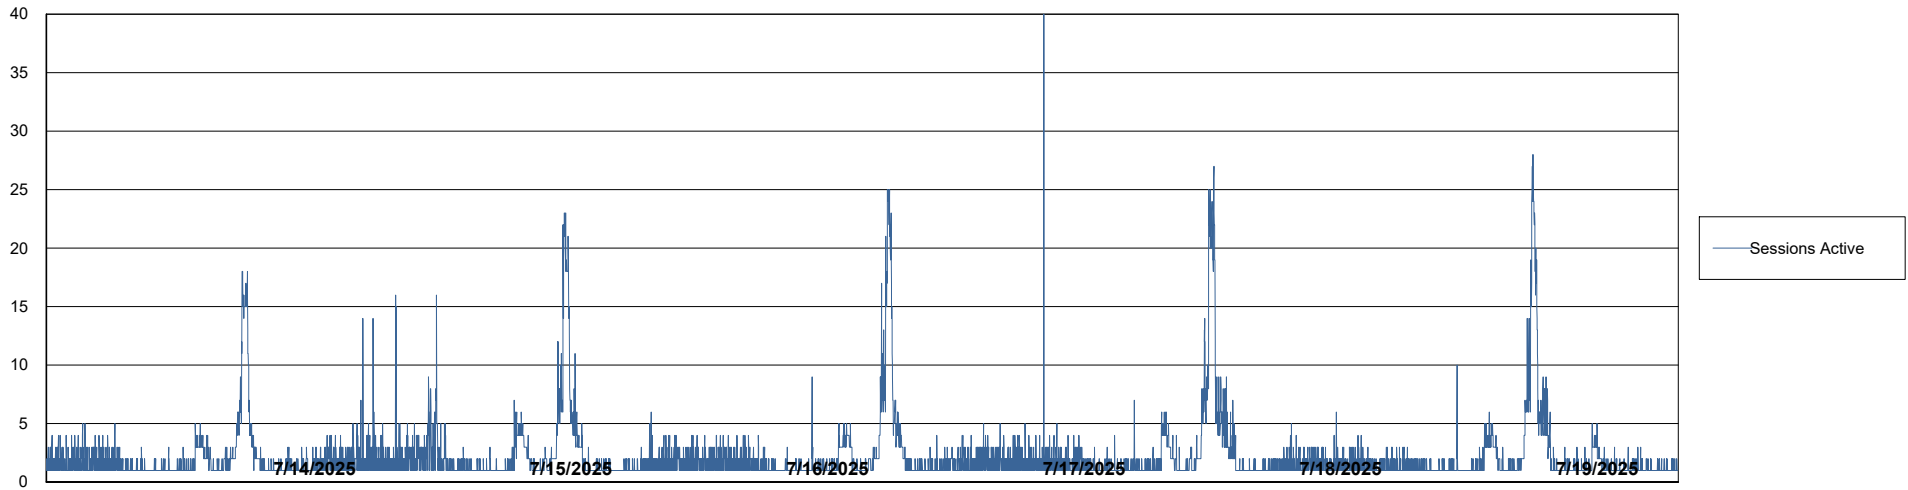

Database Performance LTS_PRD_CLSABSD01_ABS1