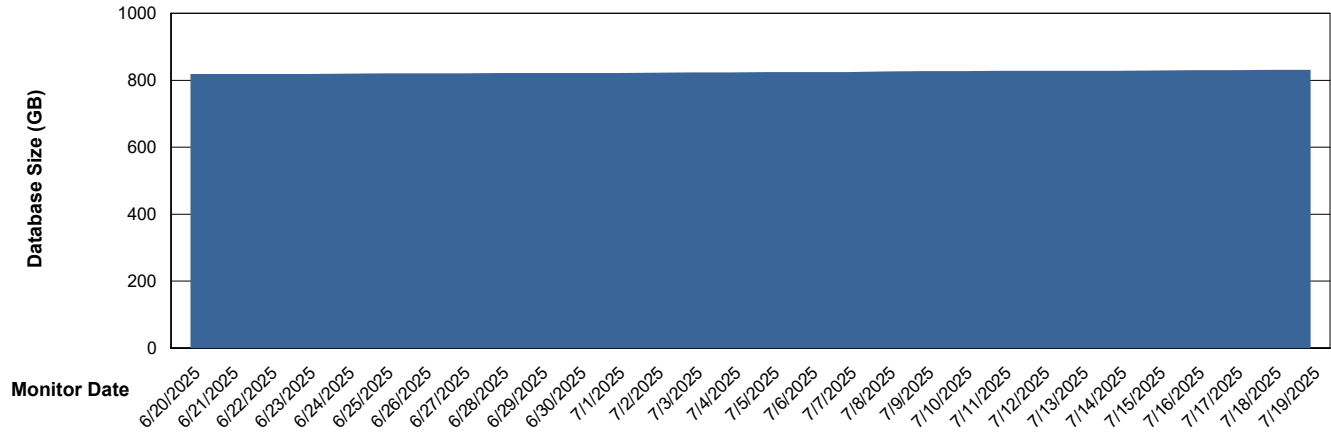

DATABASE SIZE LTS_PRD_CLSABSBI01_ABS1

Database growth over last month