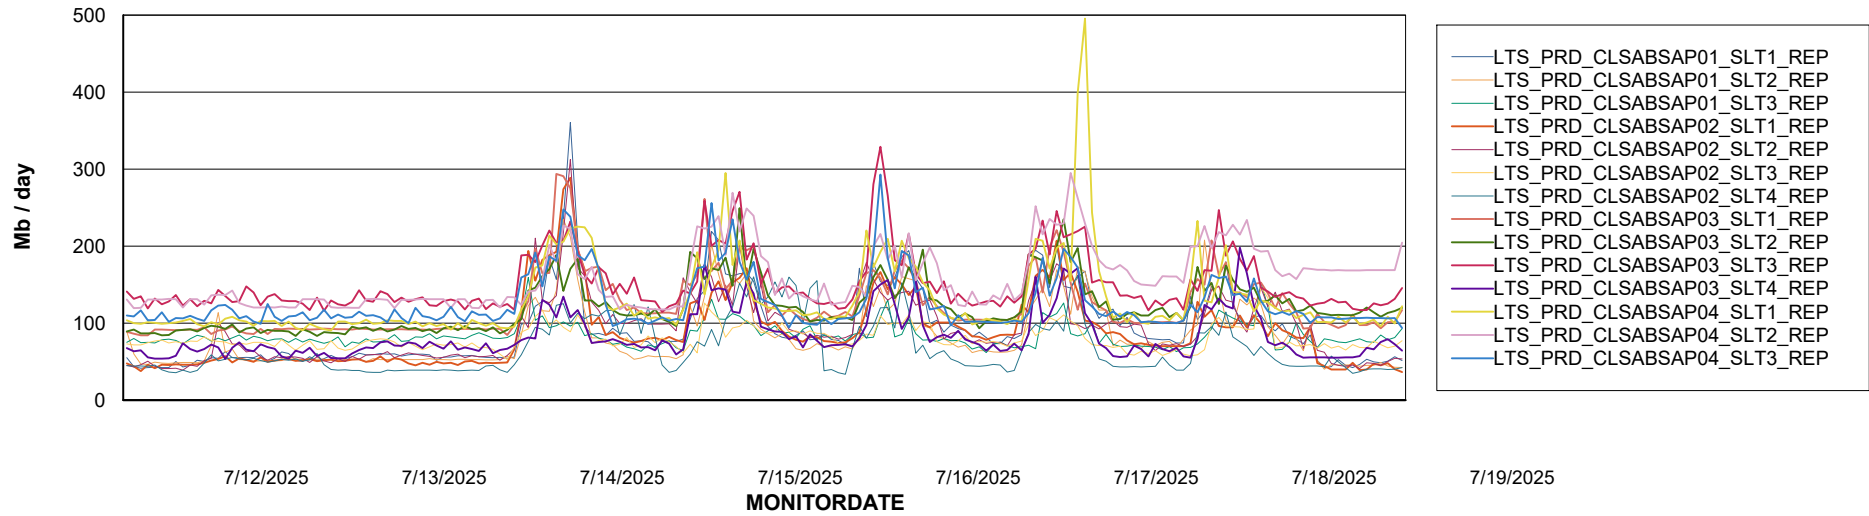

ABSSolute Application ReportServer Services

Avg memory used per ReportServer Service