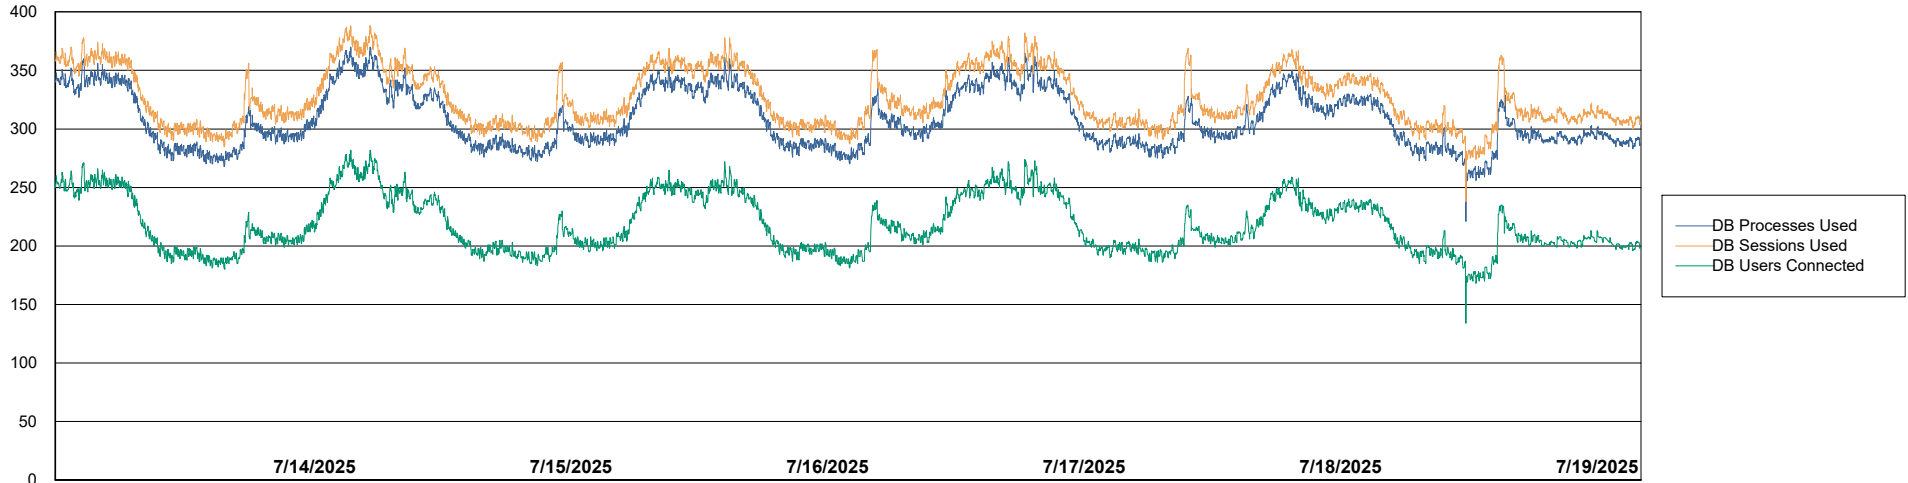

Database Performance LTS_PRD_CLSABSD01_ABS1