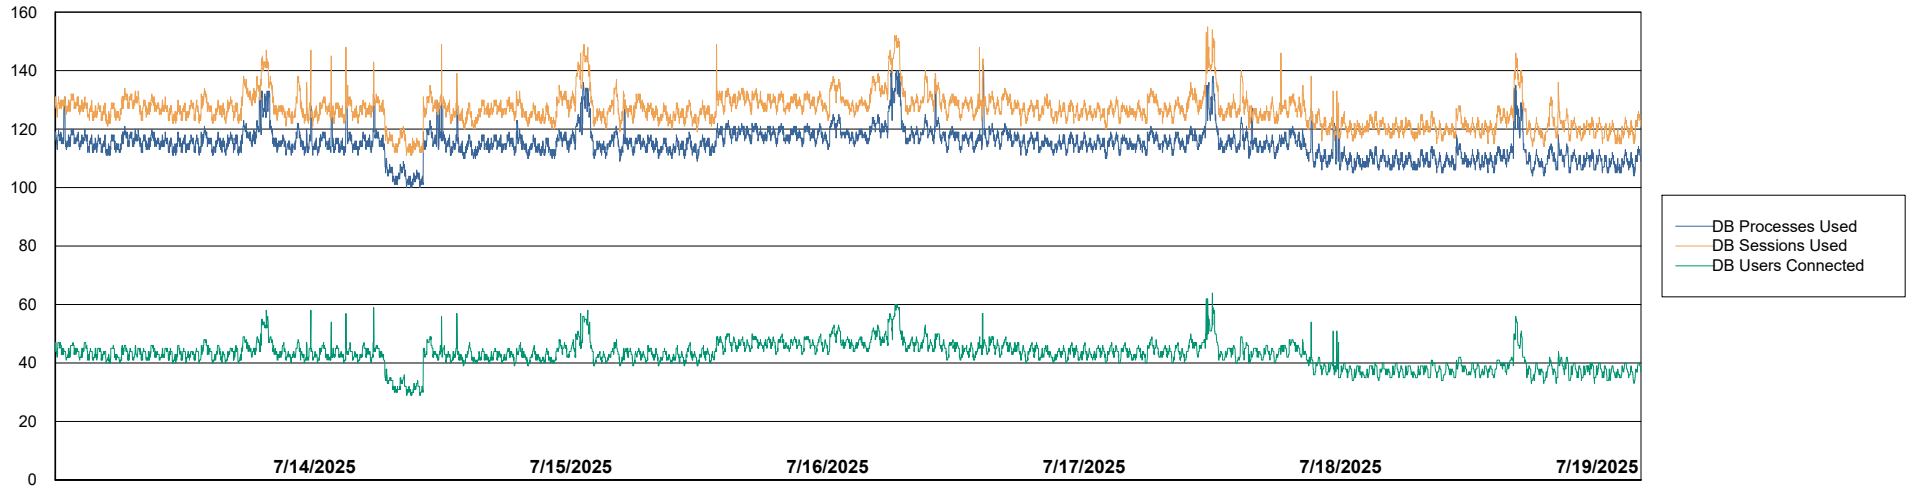

Database Performance LTS_PRD_CLSABSBI01_ABS1