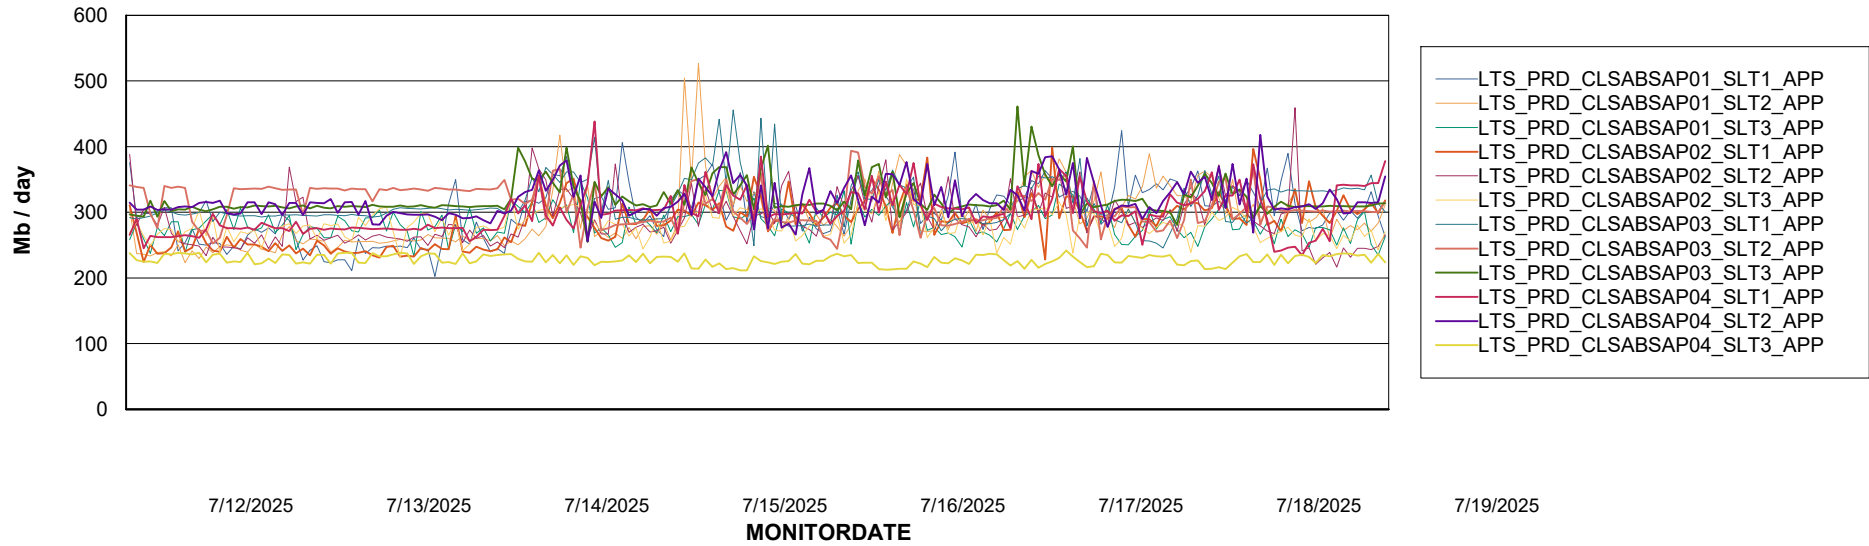

ABSSolute Application Server Services

Avg memory used per ABS Server Service