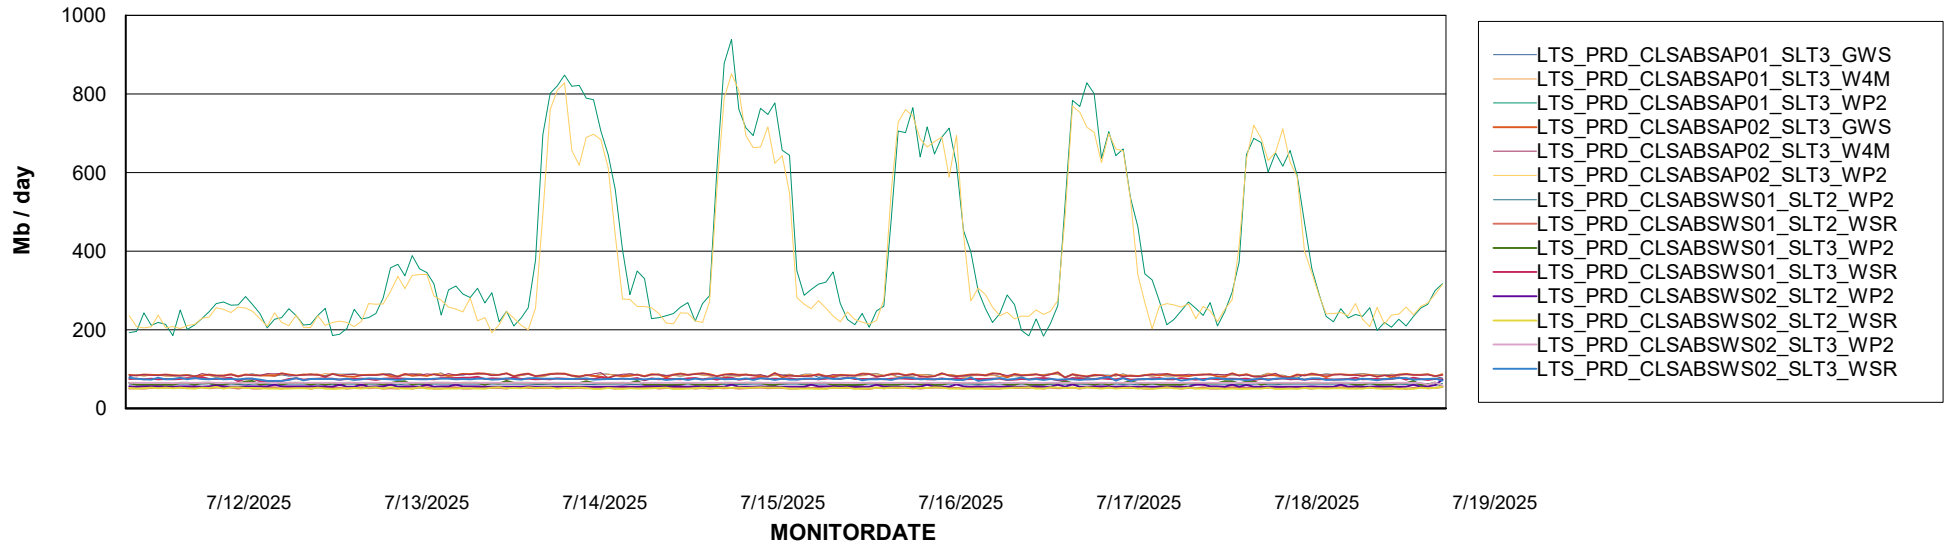

ABSSolute Web Component Services

Avg memory used per ABS Web component