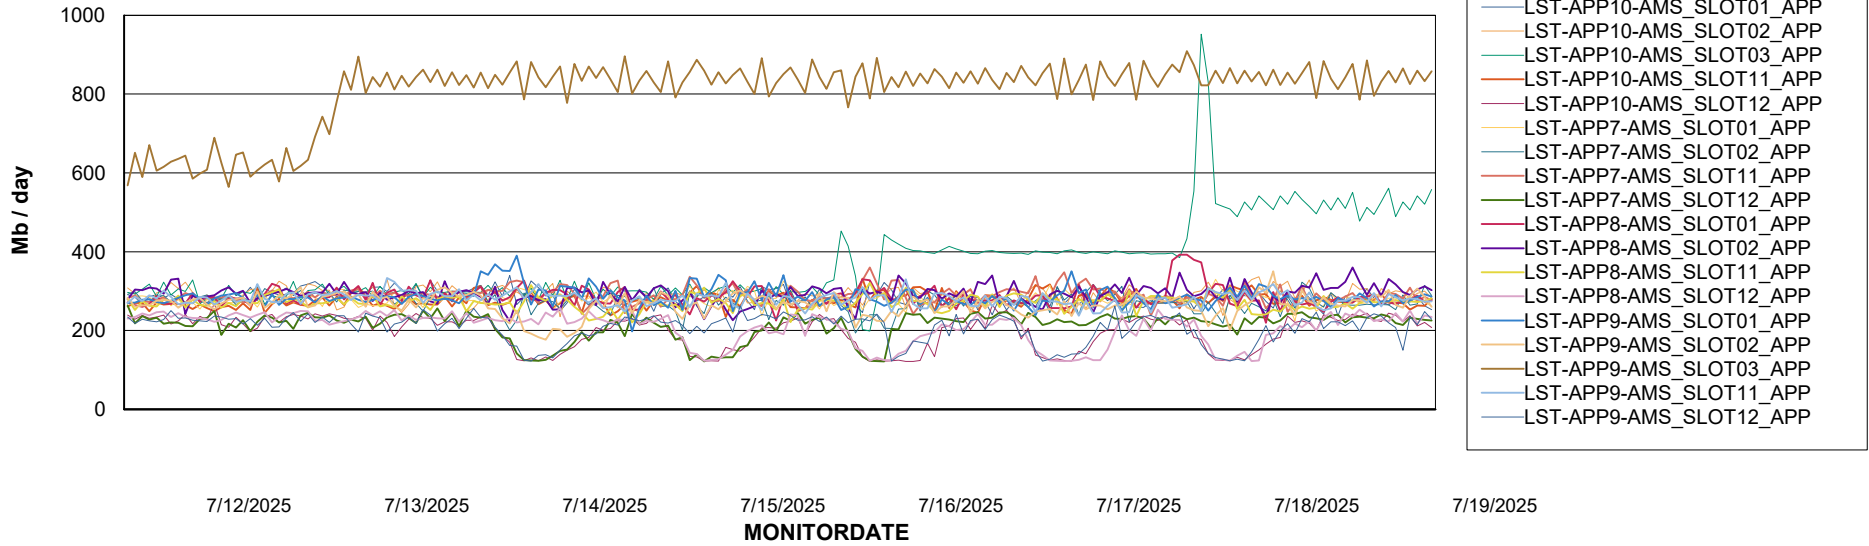

ABSSolute Application Server Services

Avg memory used per ABS Server Service