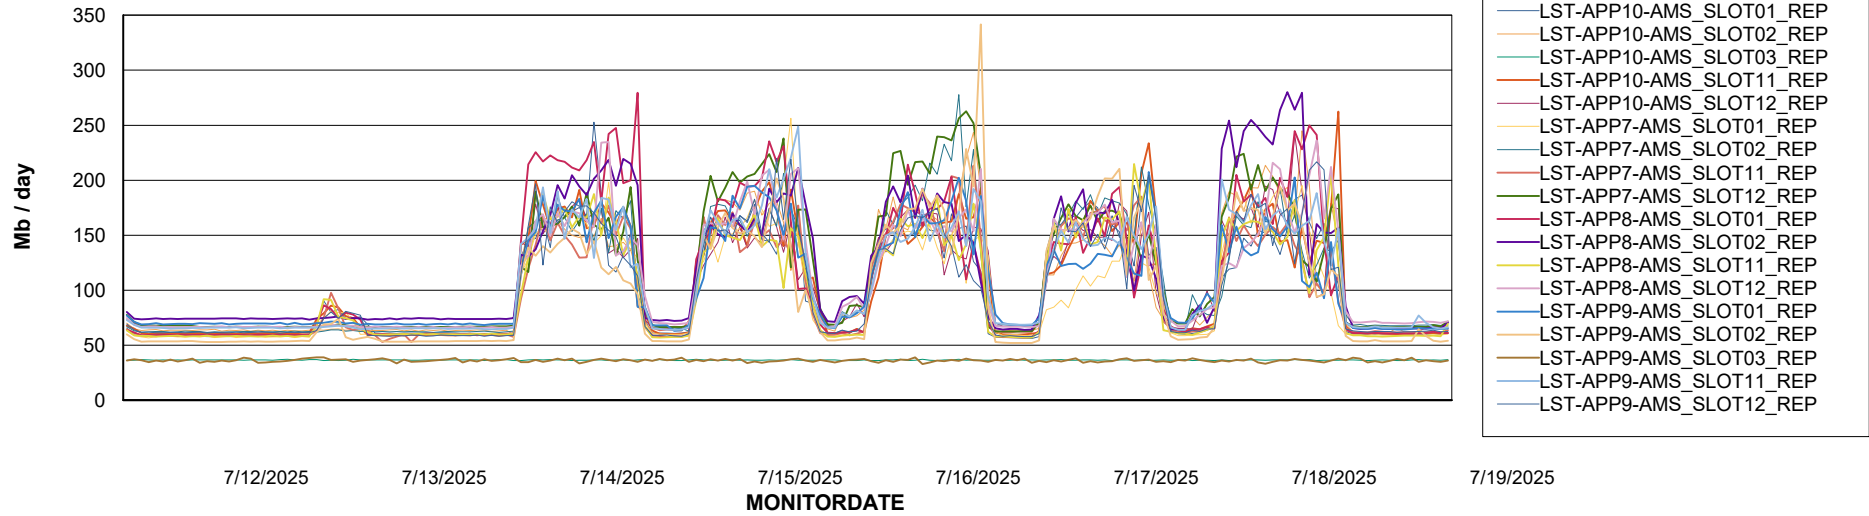

ABSSolute Application ReportServer Services

Avg memory used per ReportServer Service