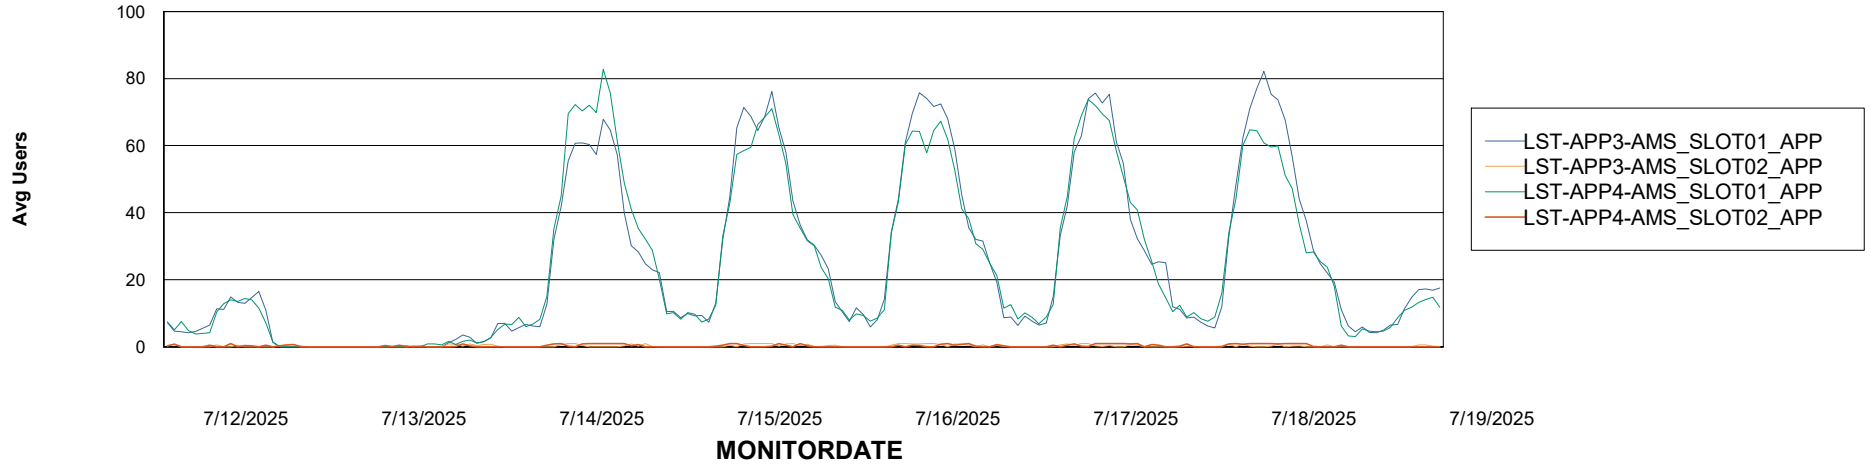

Weekly SLA Customer Report

Customer LST OCI AMS Production ABSME
Database ID 213

ABSSolute Application Server Services

Avg memory used per ABS Server Service

Avg users per day per ABS server

Weekly SLA Customer Report