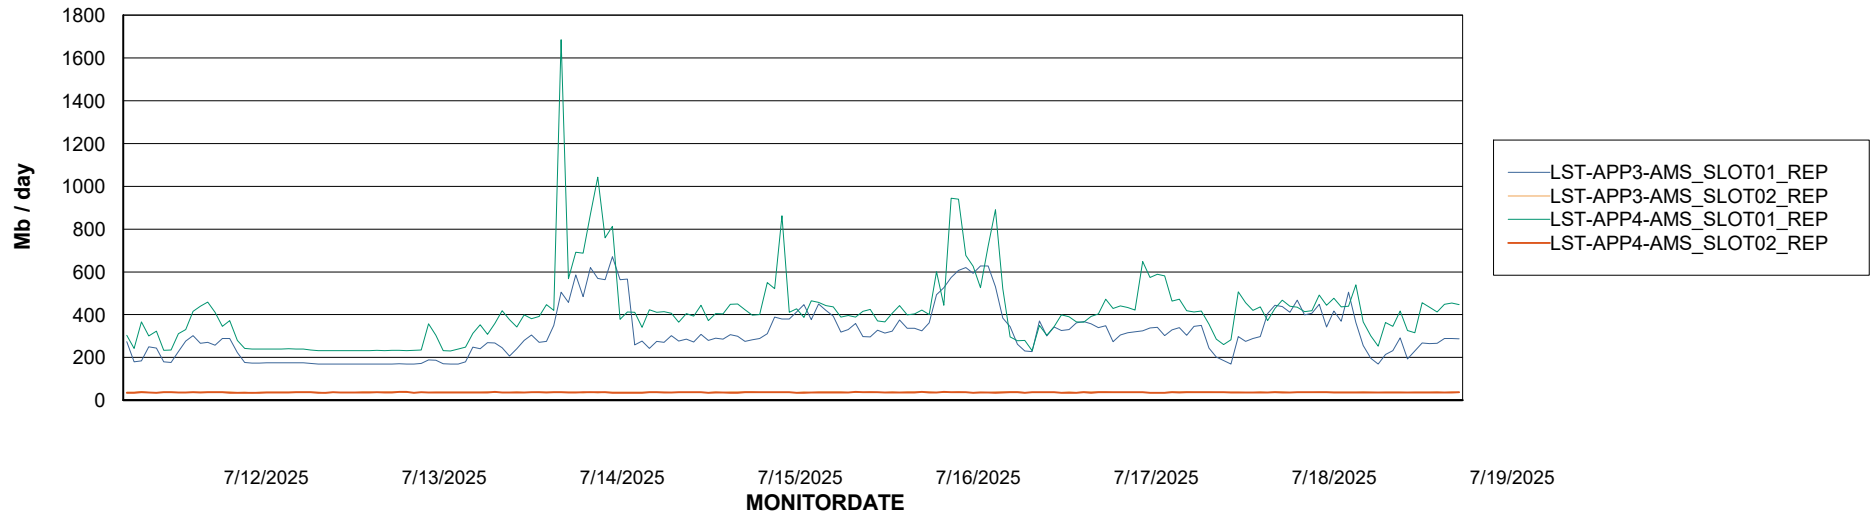

ABSSolute Application ReportServer Services

Avg memory used per ReportServer Service