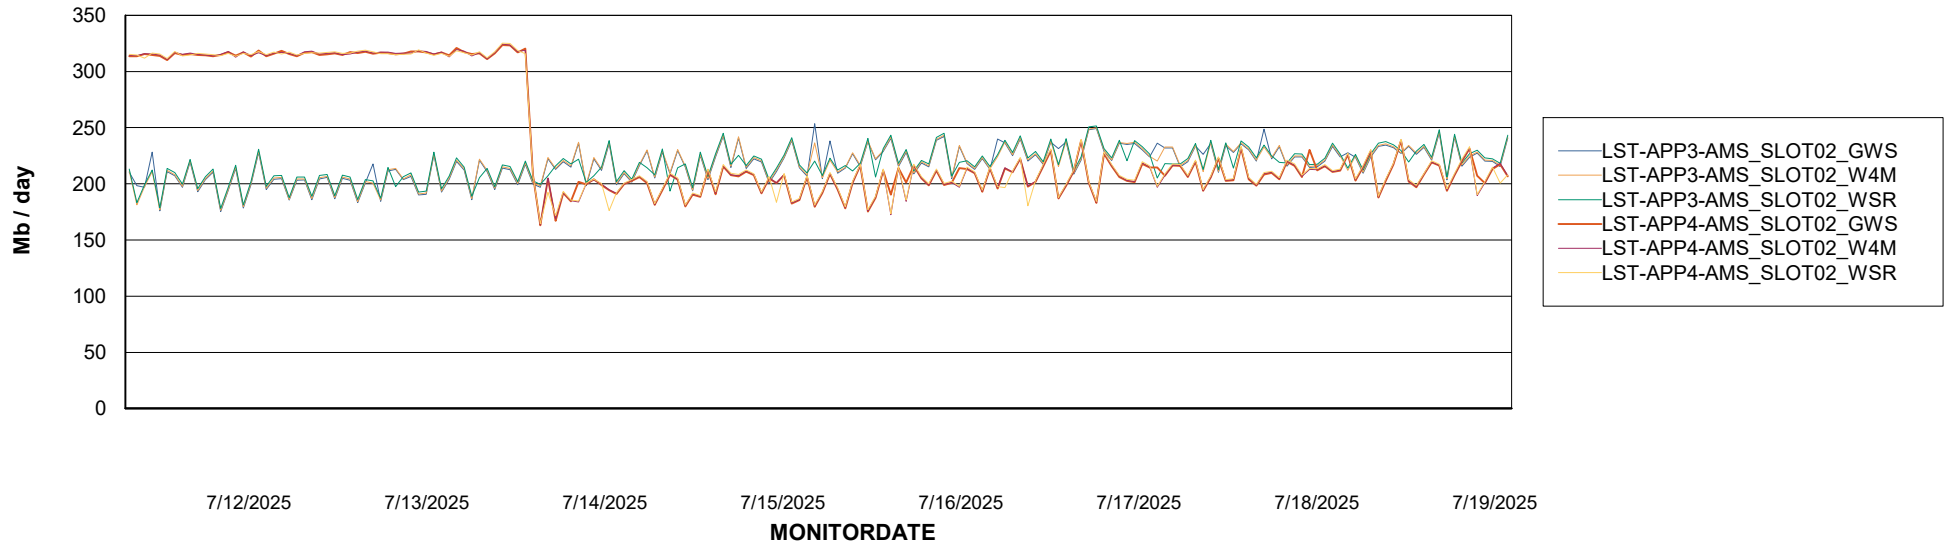

ABSSolute Web Component Services

Avg memory used per ABS Web component