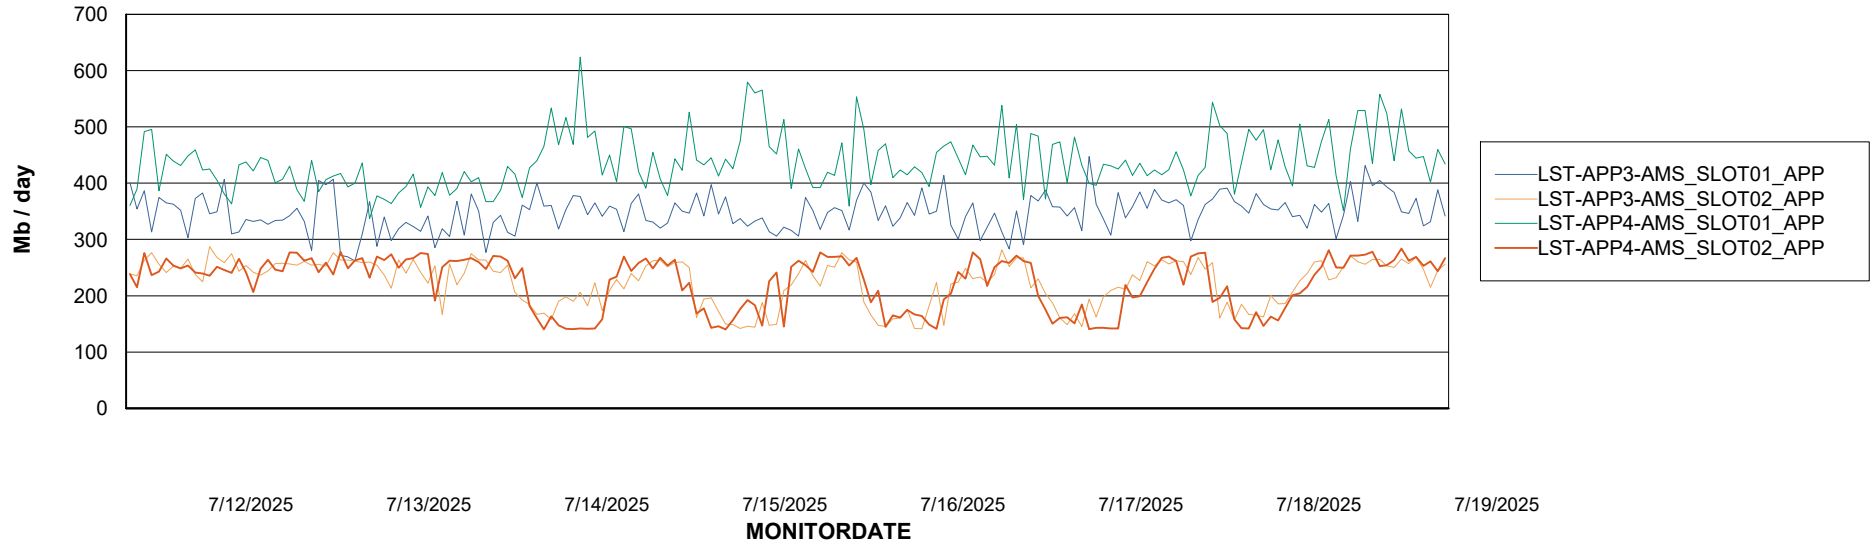

ABSSolute Application Server Services

Avg memory used per ABS Server Service