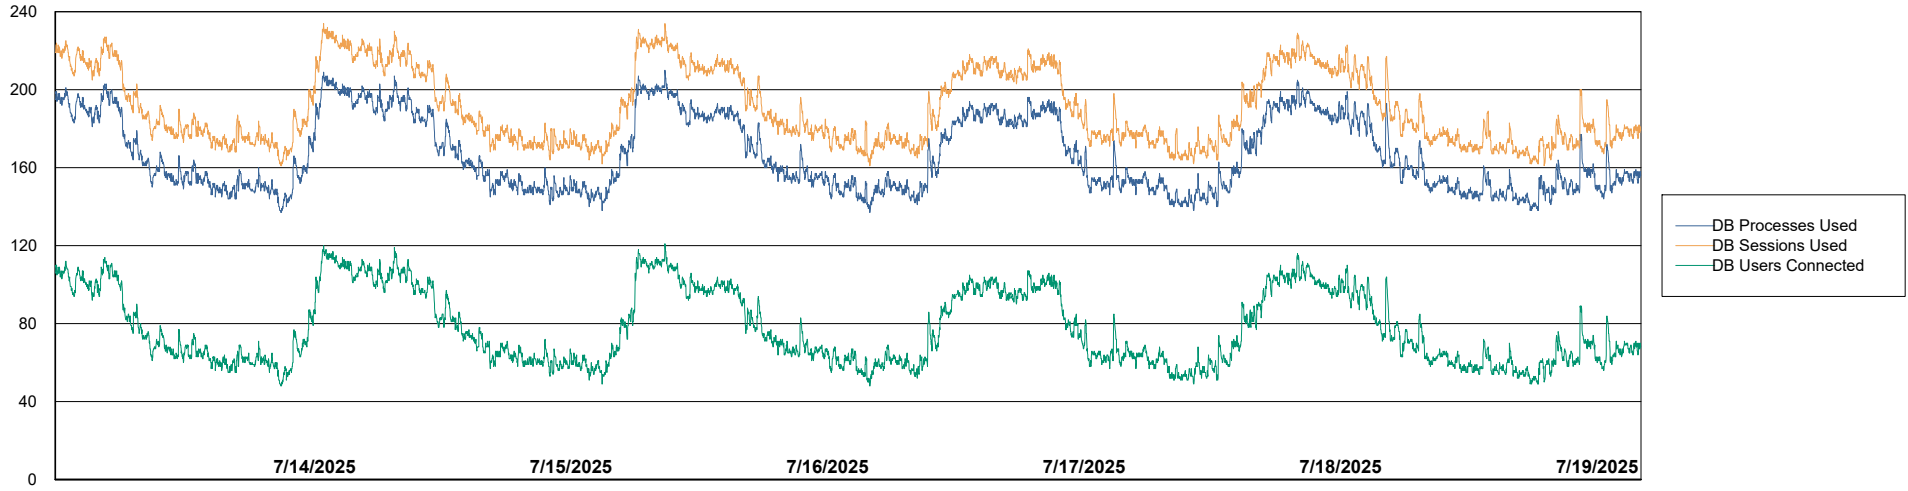

Database Performance LST-DBS5-AMS_DB_ABSEE