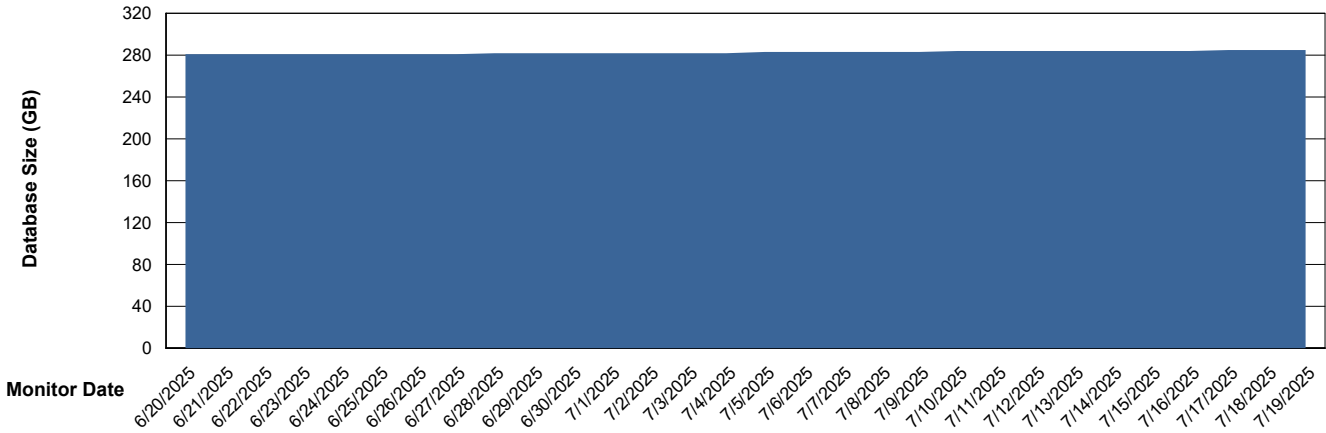

Database growth over last month

Database Tablespace LST-DBS5-AMS_DB_ABSEE

Date	Tablespace Name	Filesize (Gb)	Usedsize (Gb)	Percentage free
7/19/2025	ABSDATA	309	255	18
	INDX	60	18	70
7/18/2025	ABSDATA	309	255	18
	INDX	60	18	70
7/17/2025	ABSDATA	309	255	18
	INDX	60	18	70
7/16/2025	ABSDATA	309	254	18
	INDX	60	18	70
7/15/2025	ABSDATA	309	254	18
	INDX	60	18	70
7/14/2025	ABSDATA	309	254	18
	INDX	60	18	70
7/13/2025	ABSDATA	309	254	18
	INDX	60	18	70