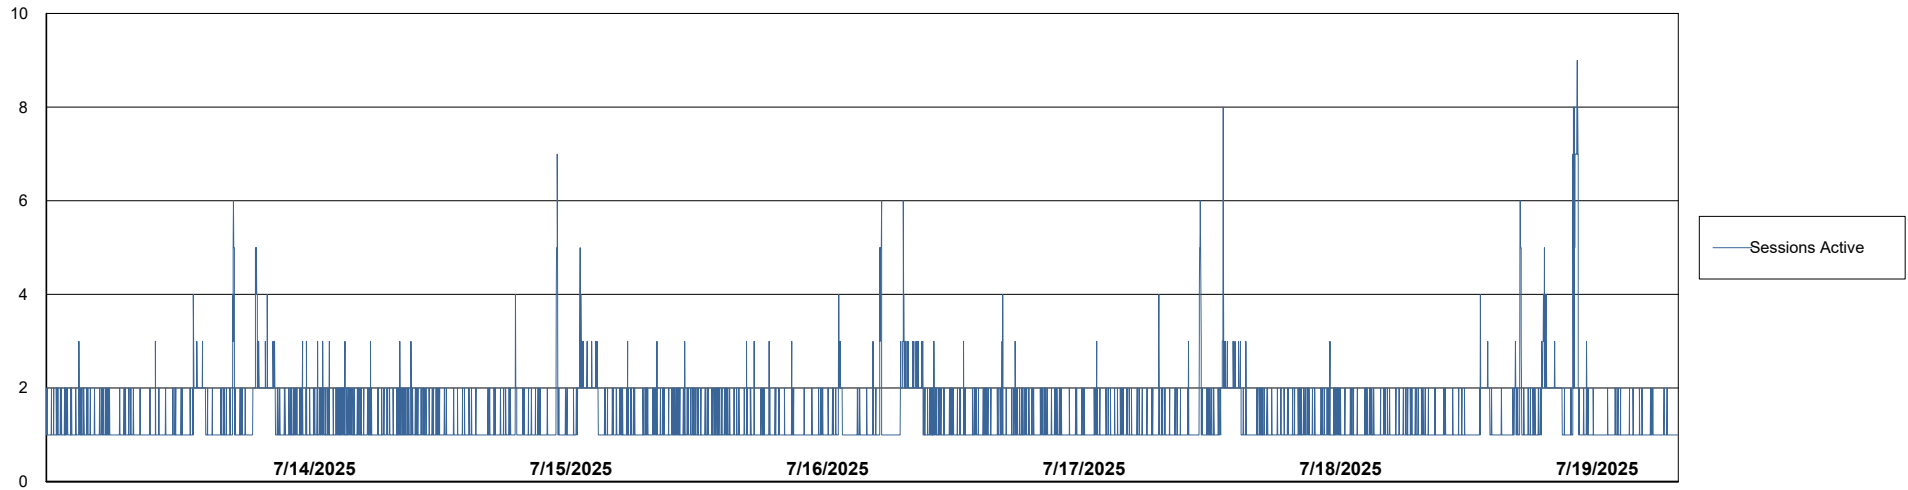

Database Performance LST-DBS5-AMS_DB_ABSEE