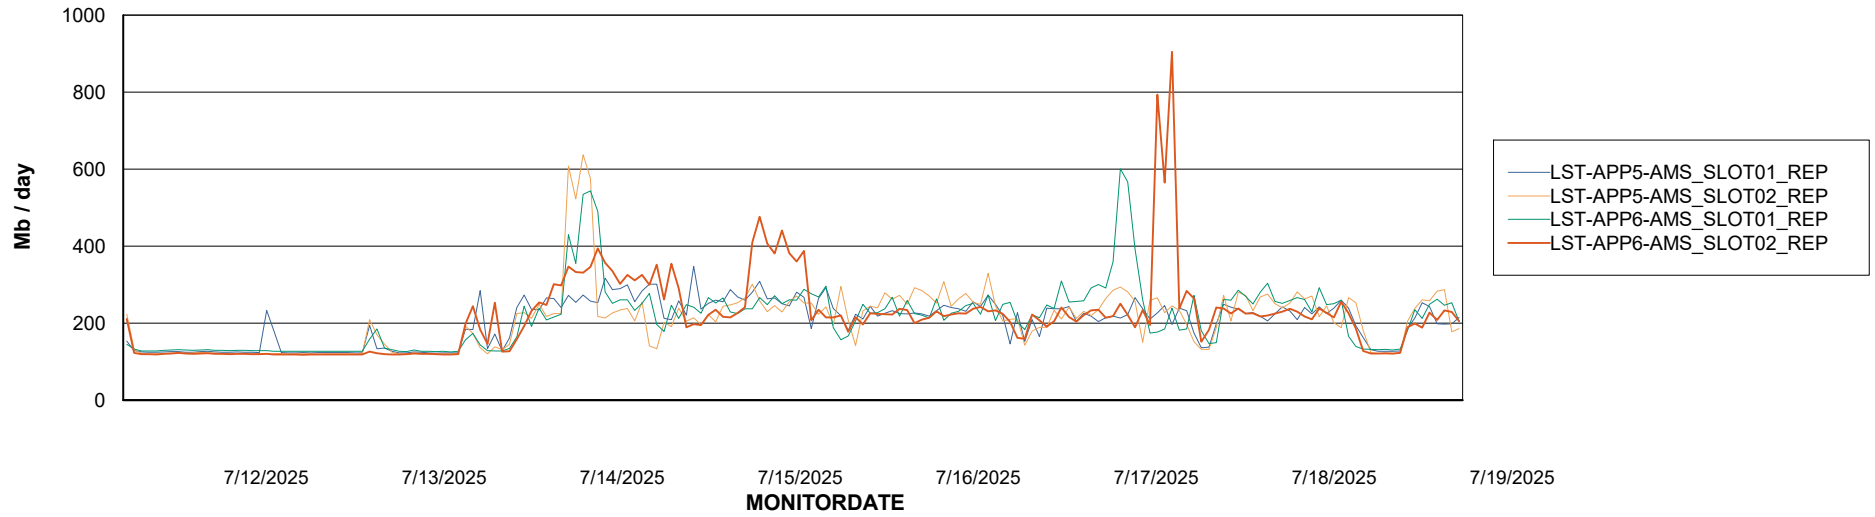

ABSSolute Application ReportServer Services

Avg memory used per ReportServer Service