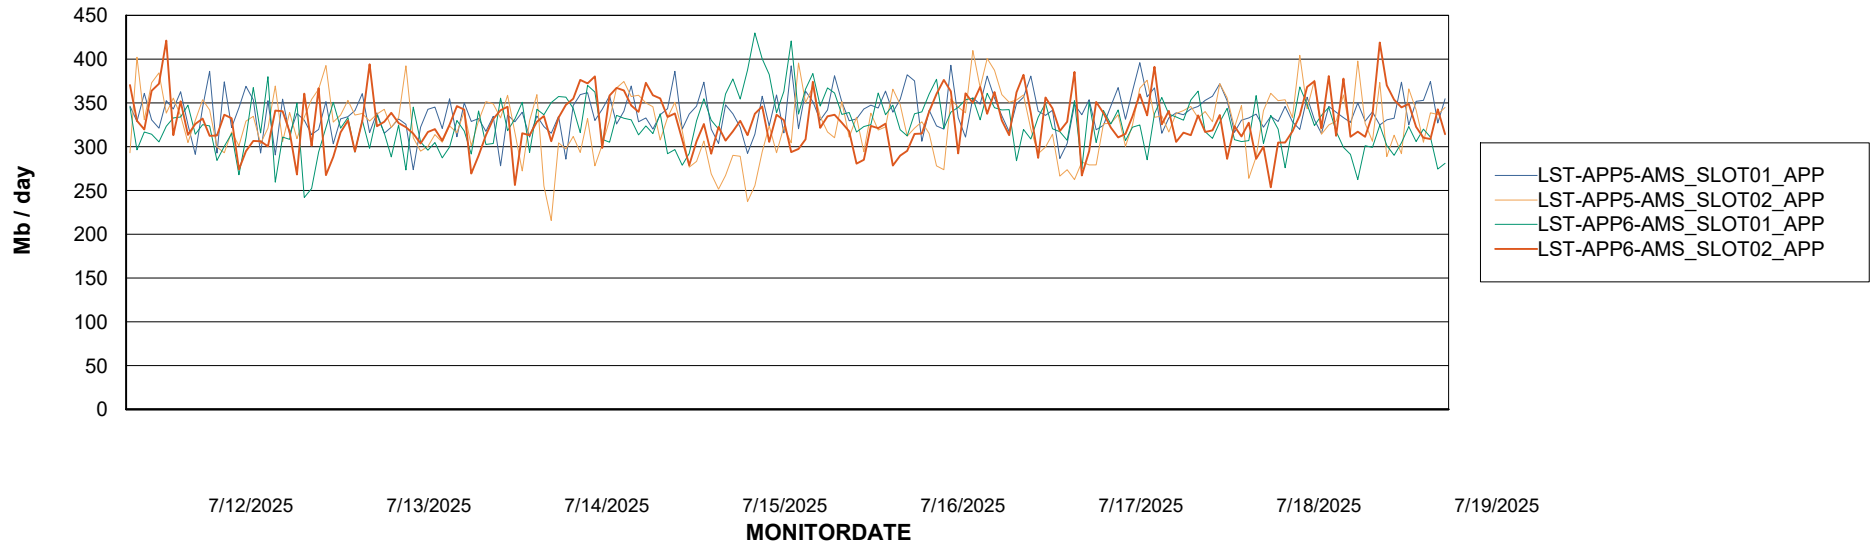

ABSSolute Application Server Services

Avg memory used per ABS Server Service