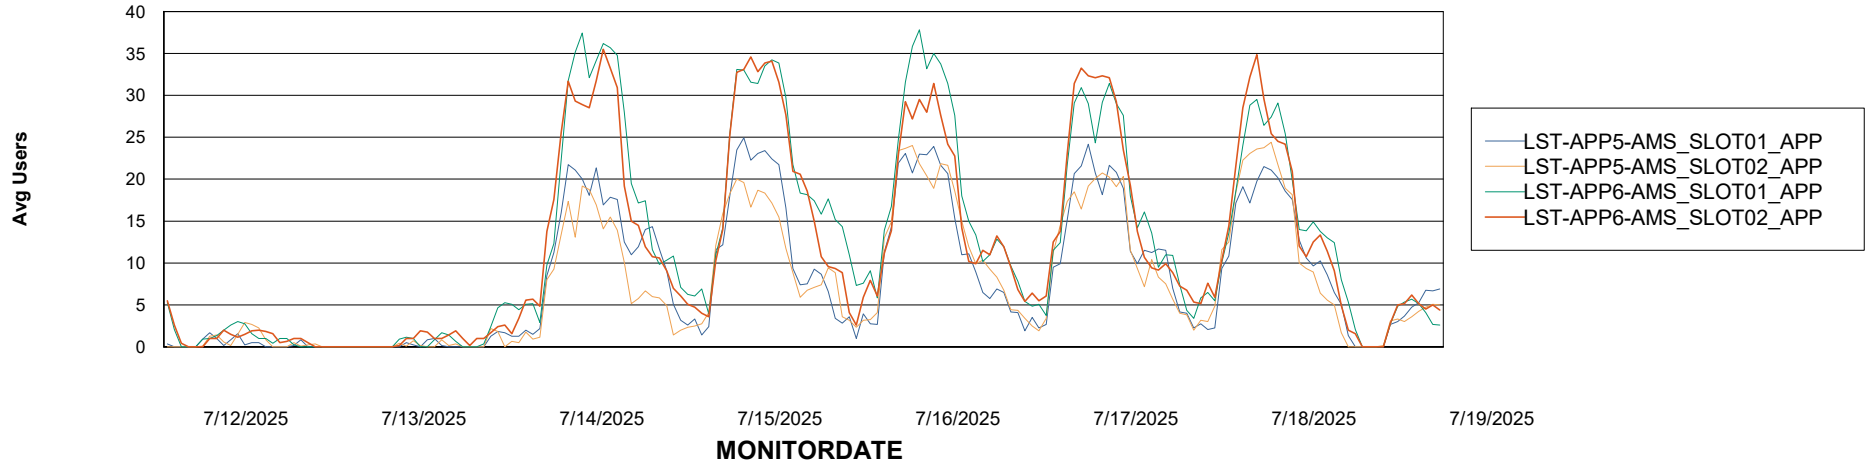

Avg users per day per ABS server