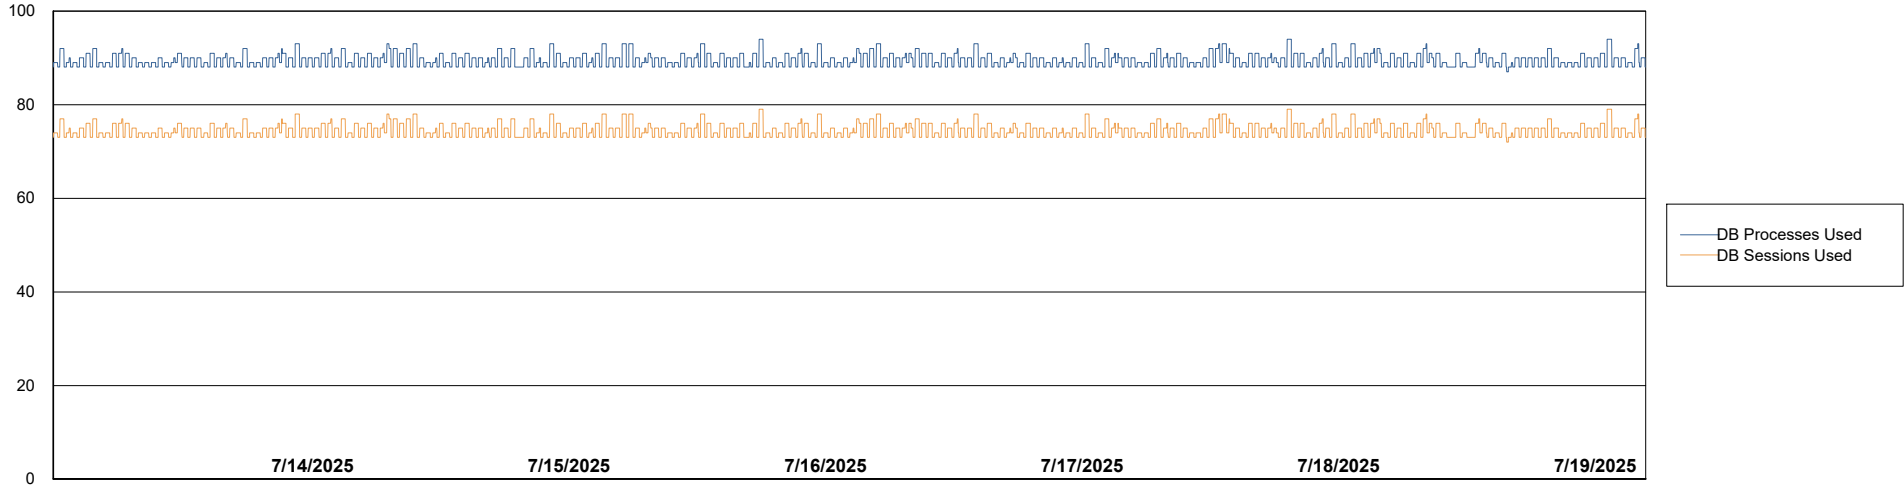

Database Performance LST-DBS6-AMS_DB_HSBABSEE

DB Processes Max 1,000
DB Processes Max 0