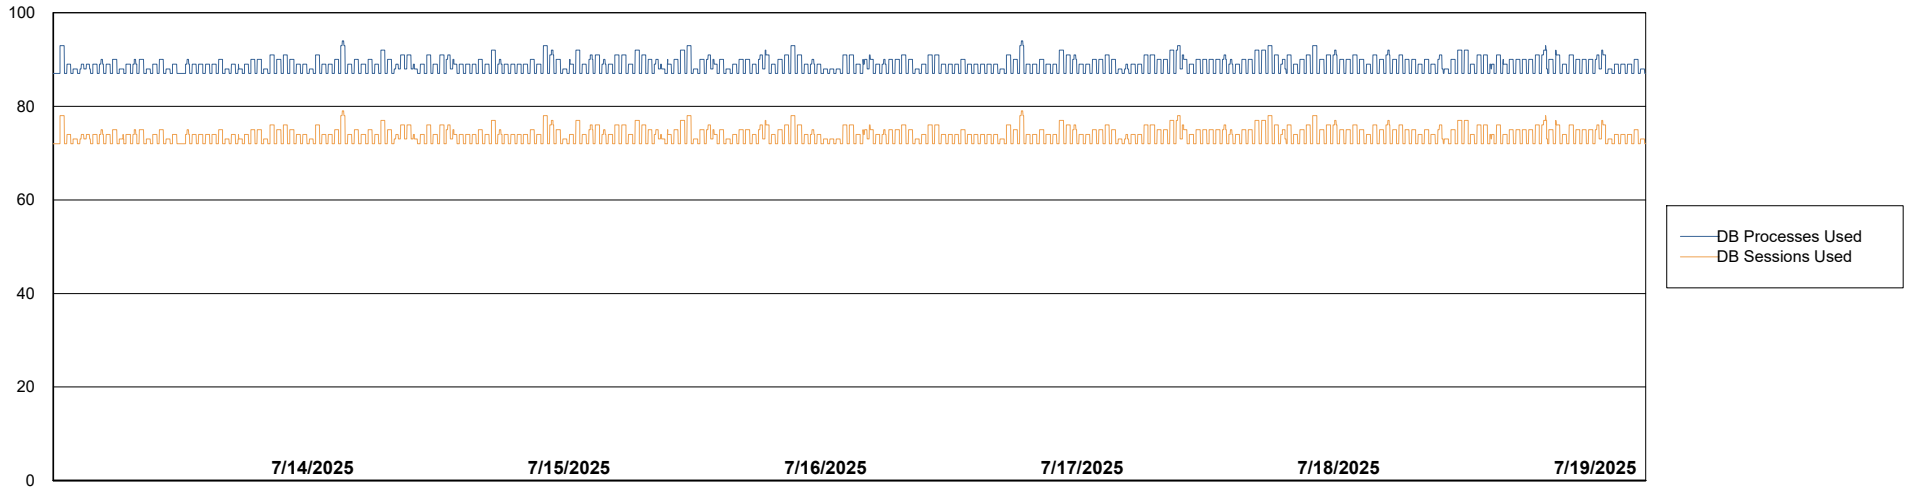

Weekly SLA Customer Report

Customer LST OCI AMS Production ABSEE2
Database ID 212

Database Performance LST-DBS5-AMS_DB_HSBEE2

DB Processes Max 1,000

DB Processes Max 0

Weekly SLA Customer Report

Customer LST OCI AMS Production ABSEE2
Database ID 212