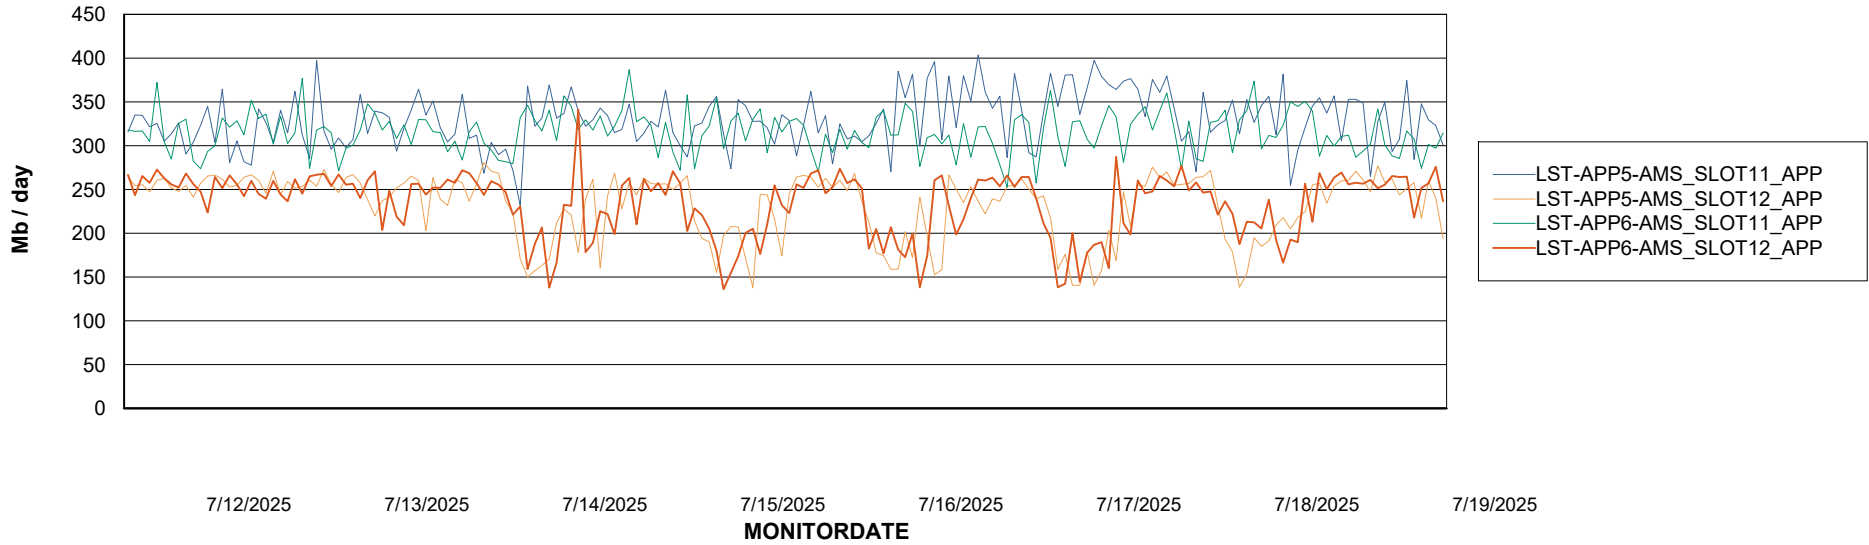

ABSSolute Application Server Services

Avg memory used per ABS Server Service