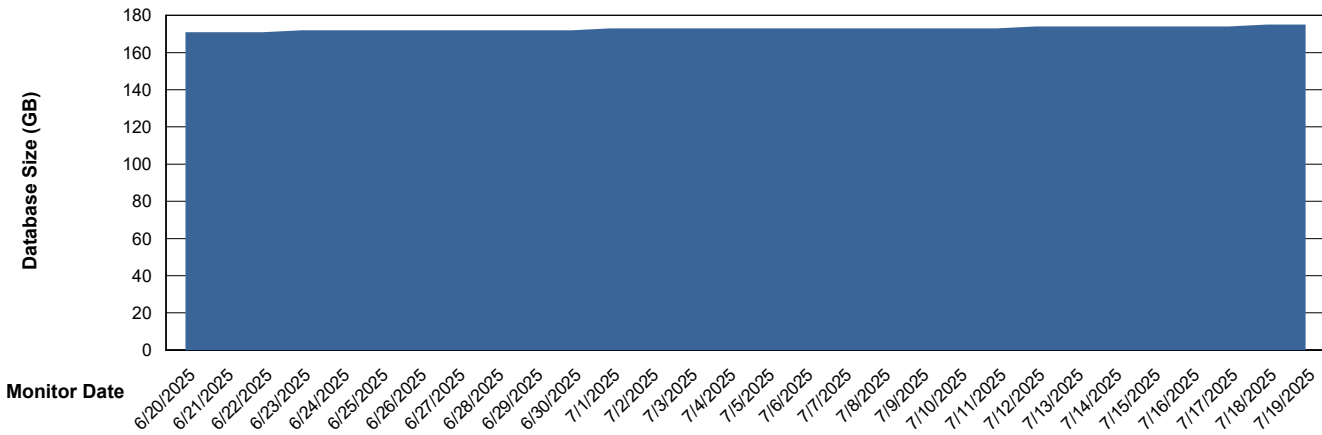

Database Performance LST-DBS6-AMS_DB_ABSEE2

Weekly SLA Customer Report

Customer LST OCI AMS Production ABSEE2
 Database ID 212

DATABASE SIZE LST-DBS6-AMS_DB_ABSEE2

Database growth over last month

Database Tablespace LST-DBS6-AMS_DB_ABSEE2