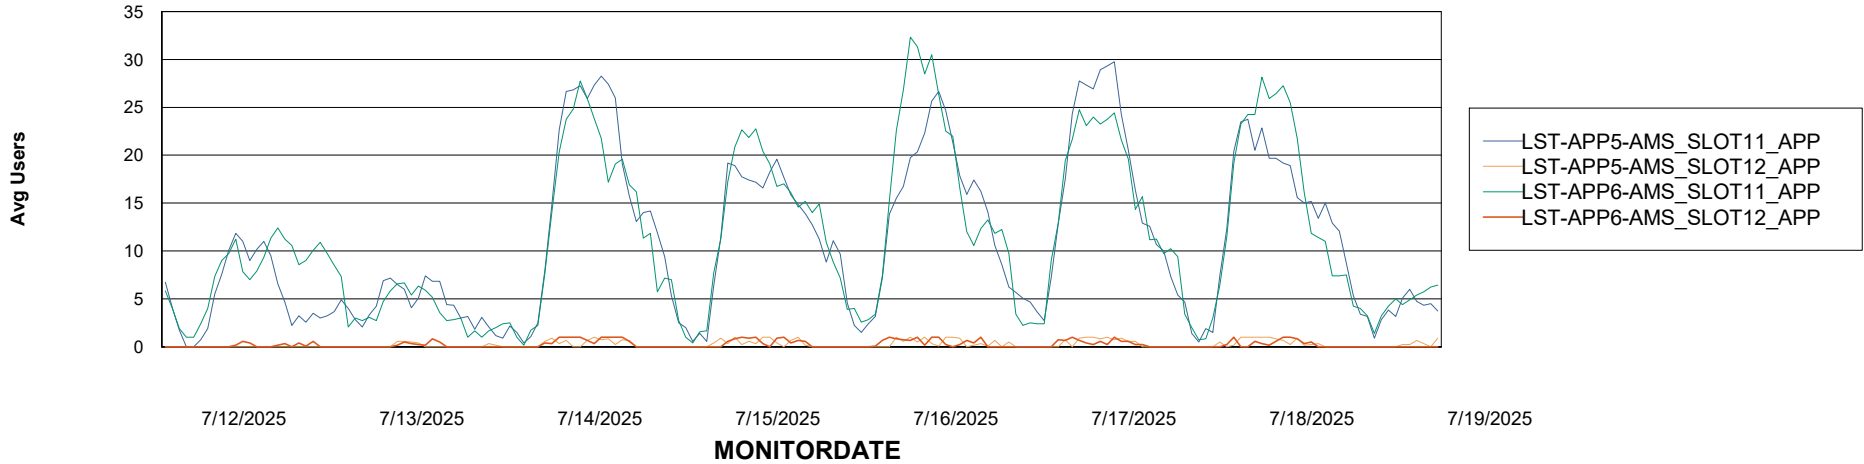

Weekly SLA Customer Report

Customer LST OCI AMS Production ABSEE2
Database ID 212

ABSSolute Application Server Services

Avg memory used per ABS Server Service

Avg users per day per ABS server

Weekly SLA Customer Report