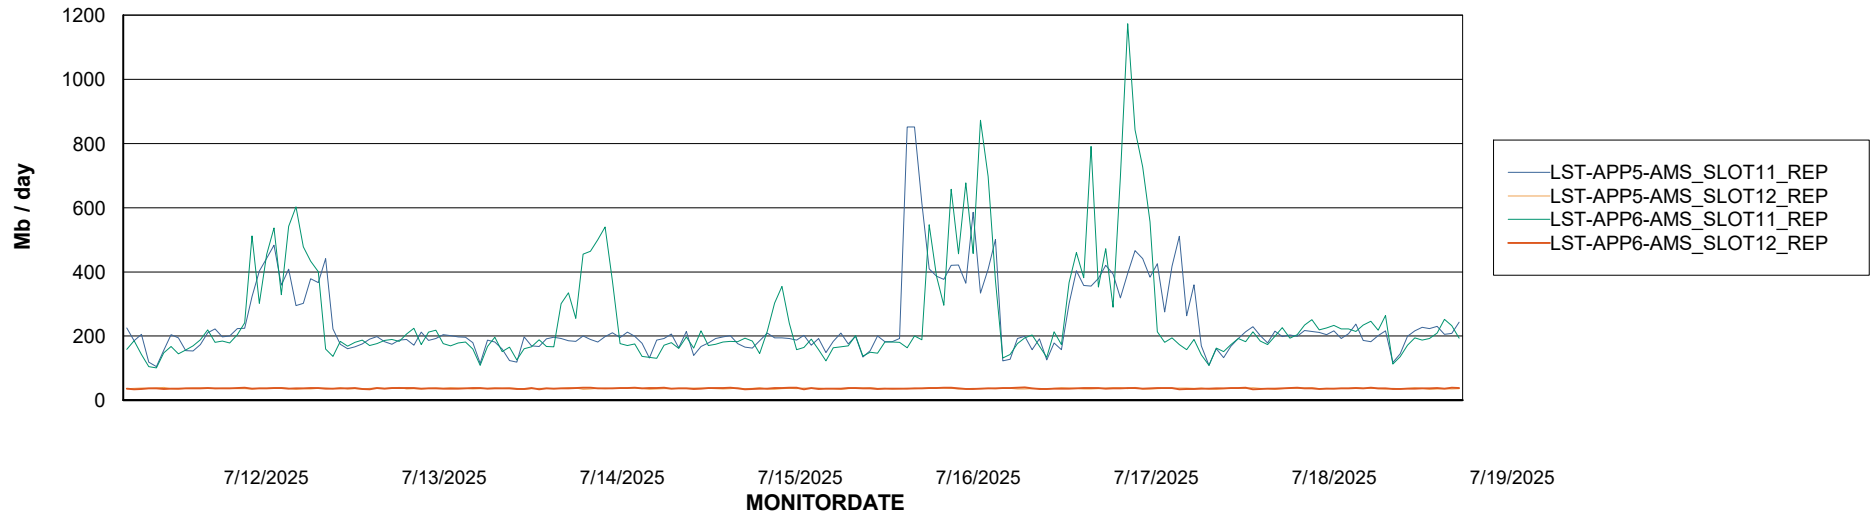

ABSSolute Application ReportServer Services

Avg memory used per ReportServer Service