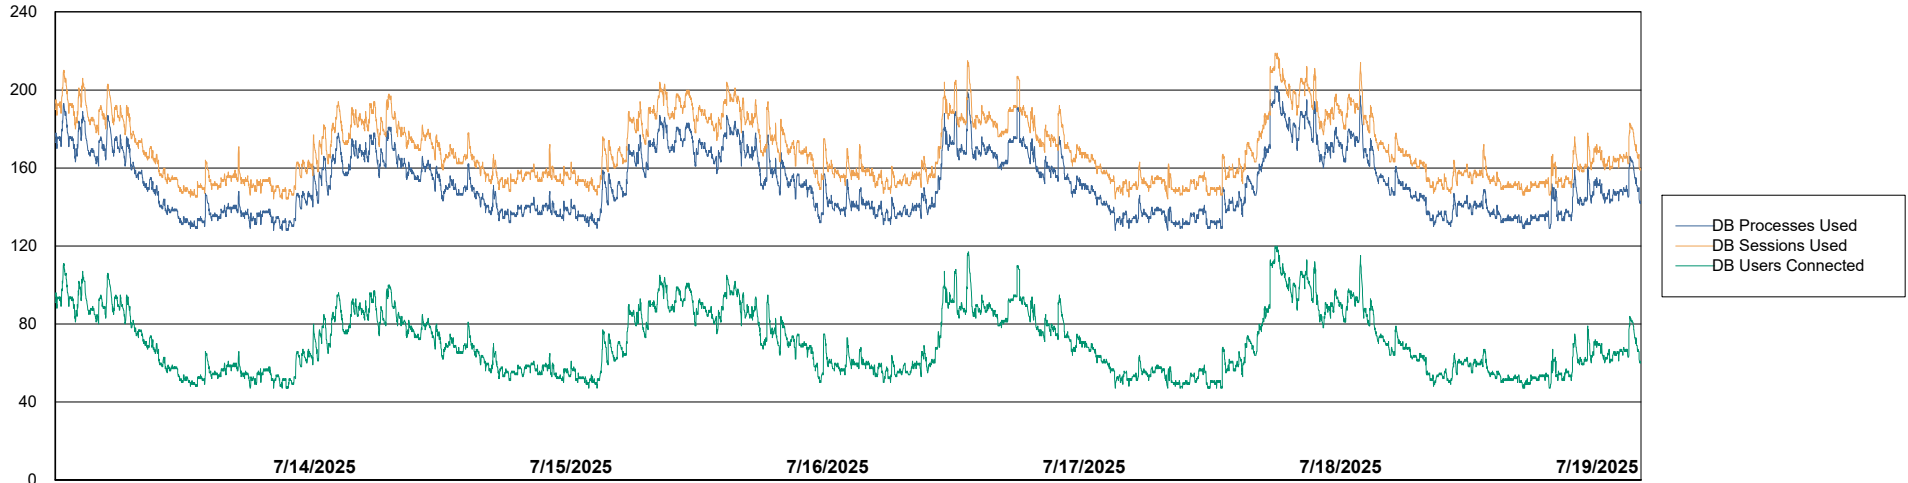

Database Performance LST-DBS6-AMS_DB_ABSEE2