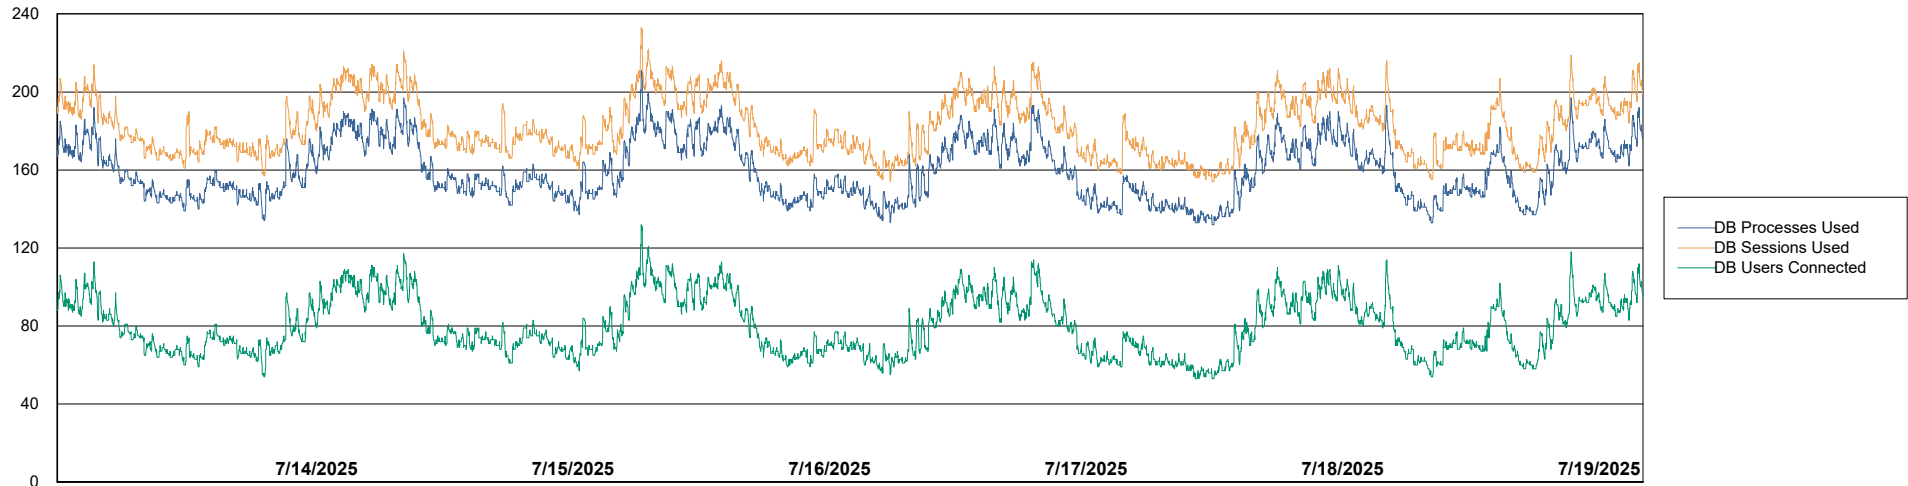

Database Performance LST-DBS2-AMS_DB_ABSCH2