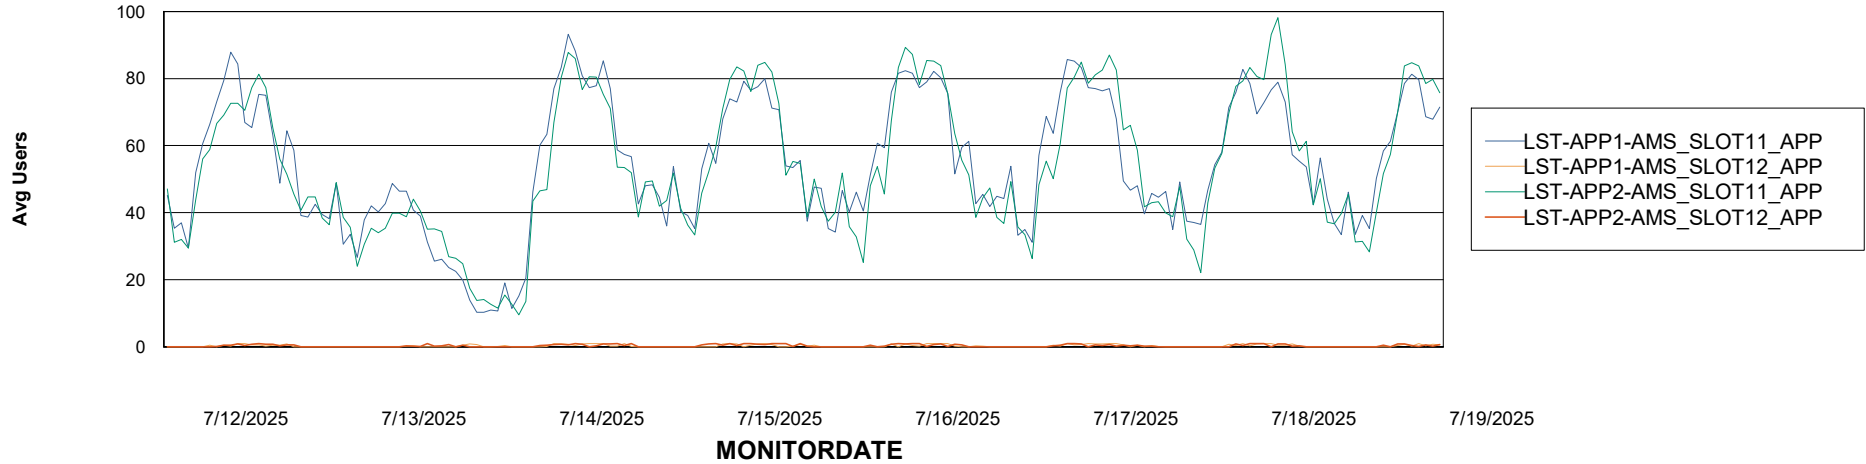

Weekly SLA Customer Report

Customer LST OCI AMS Production ABSCH2
Database ID 216

ABSSolute Application Server Services

Avg memory used per ABS Server Service

Avg users per day per ABS server

Weekly SLA Customer Report