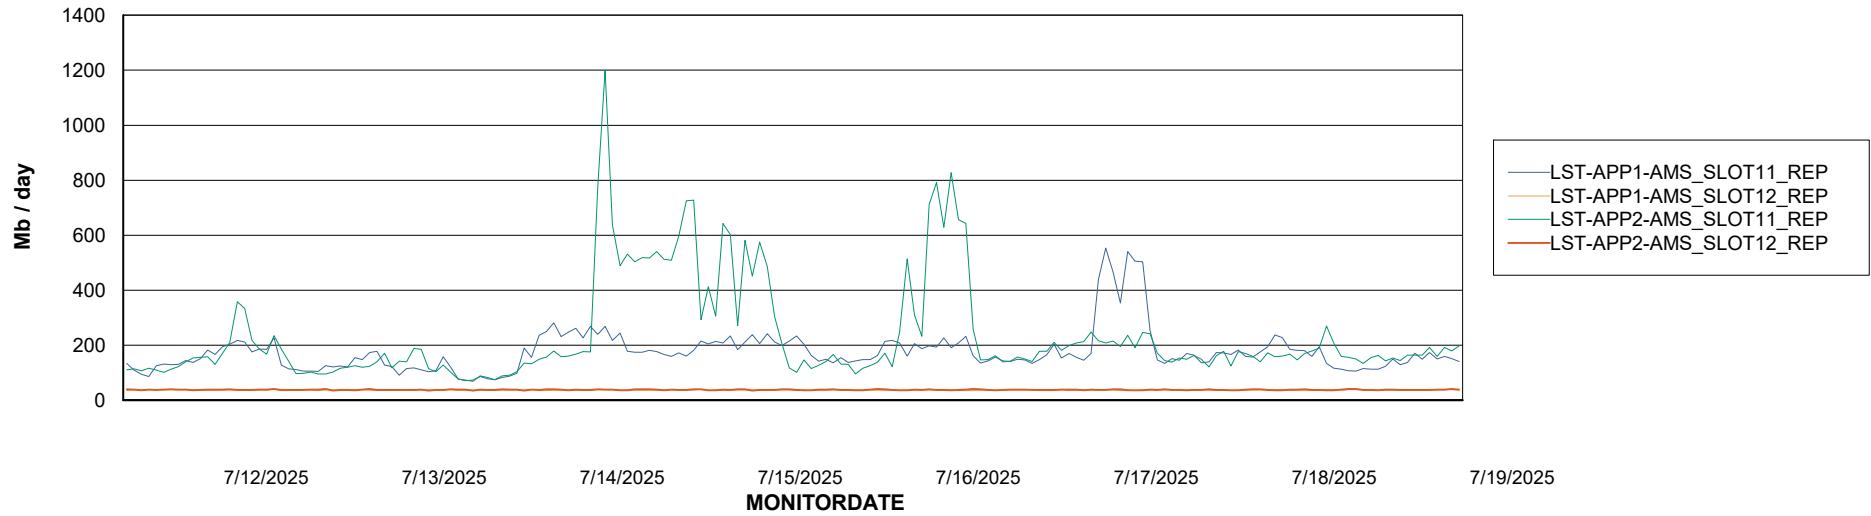

ABSSolute Application ReportServer Services

Avg memory used per ReportServer Service