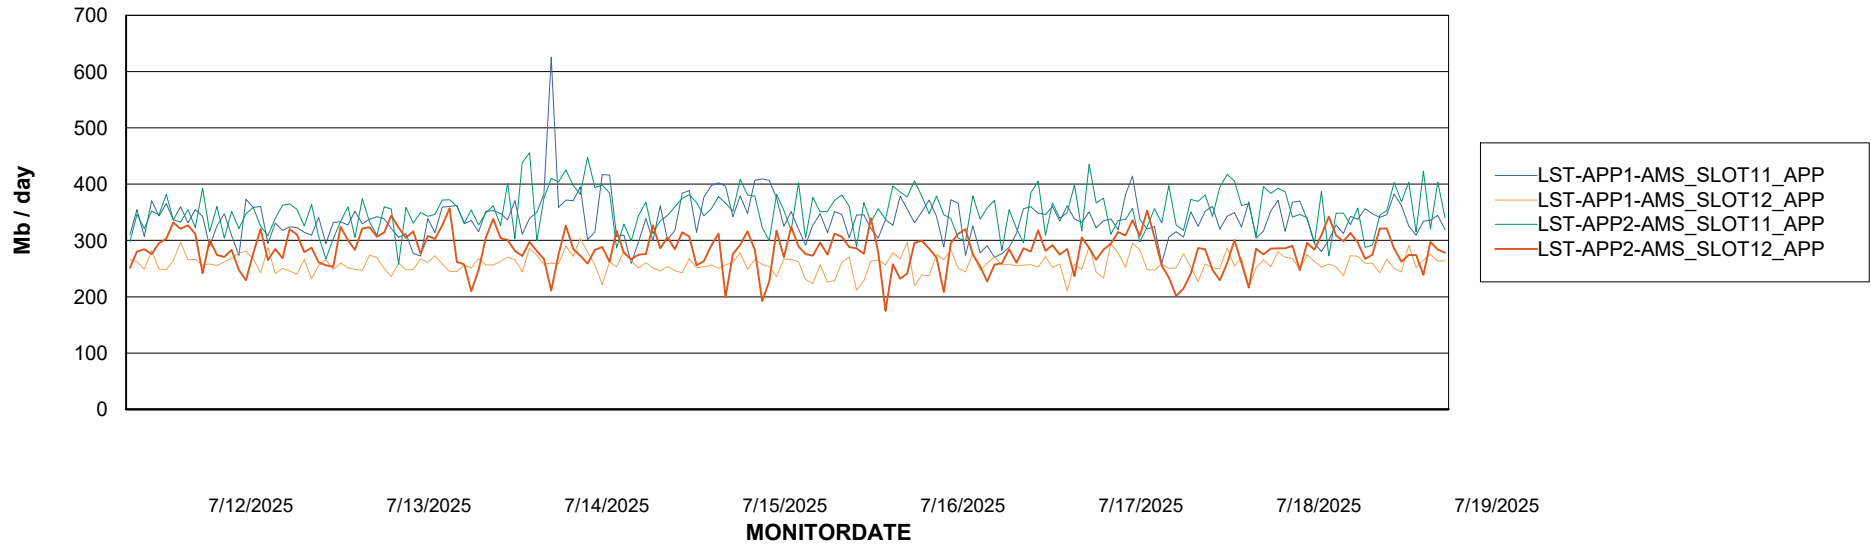

ABSSolute Application Server Services

Avg memory used per ABS Server Service