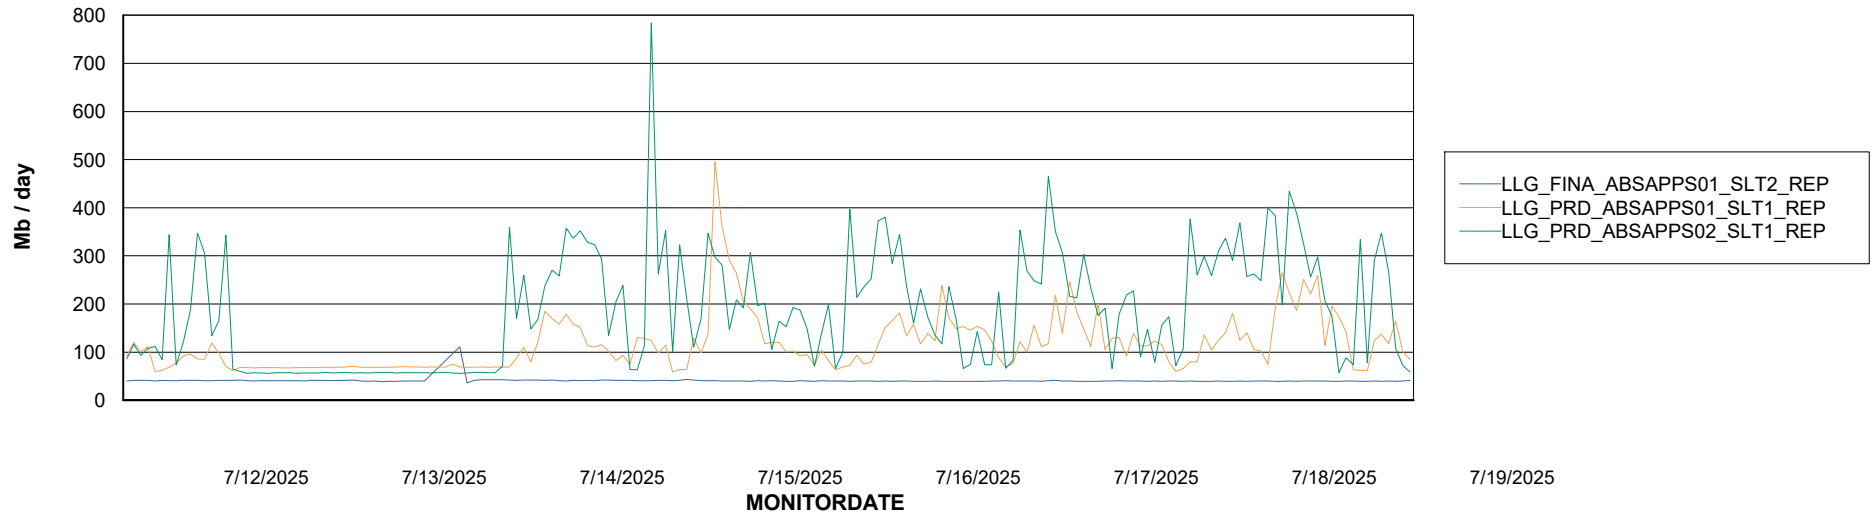

Avg memory used per ABS Server Service

Avg users per day per ABS server

Weekly SLA Customer Report

Customer LLG_Production
Database ID 148

ABSSolute Application ReportServer Services

Avg memory used per ReportServer Service