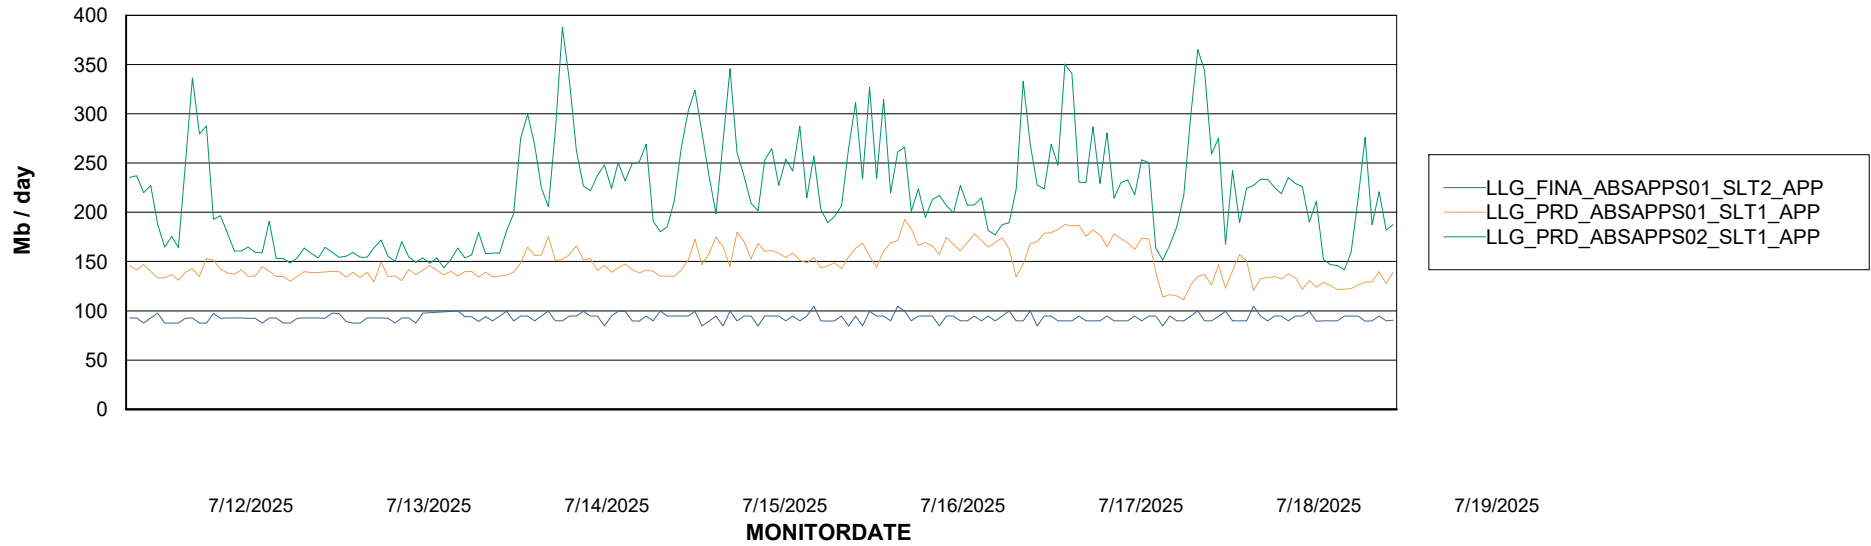

ABSSolute Application Server Services

Avg memory used per ABS Server Service