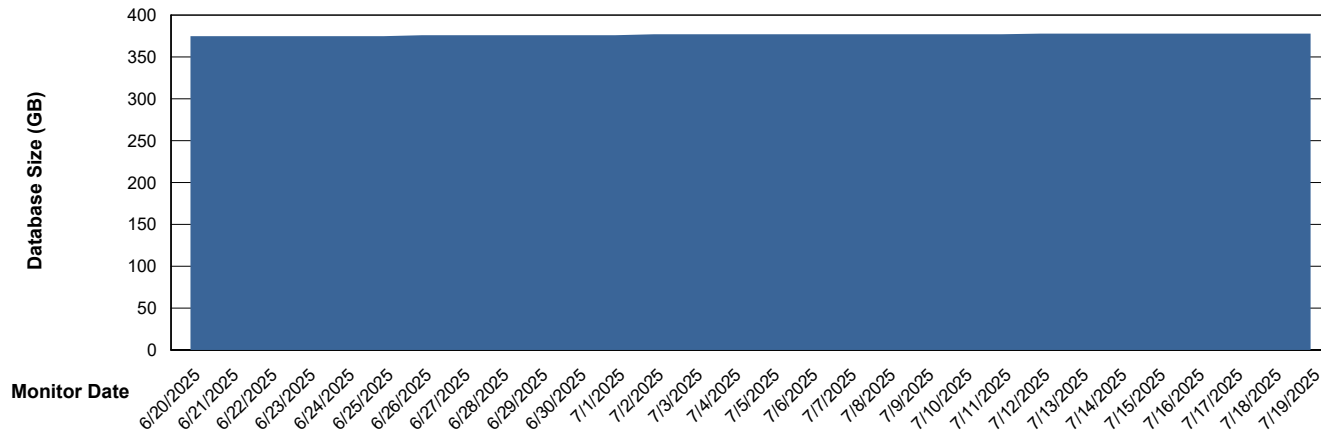

DATABASE SIZE LLG_ABSDB01_PROD_ABS1

Database growth over last month