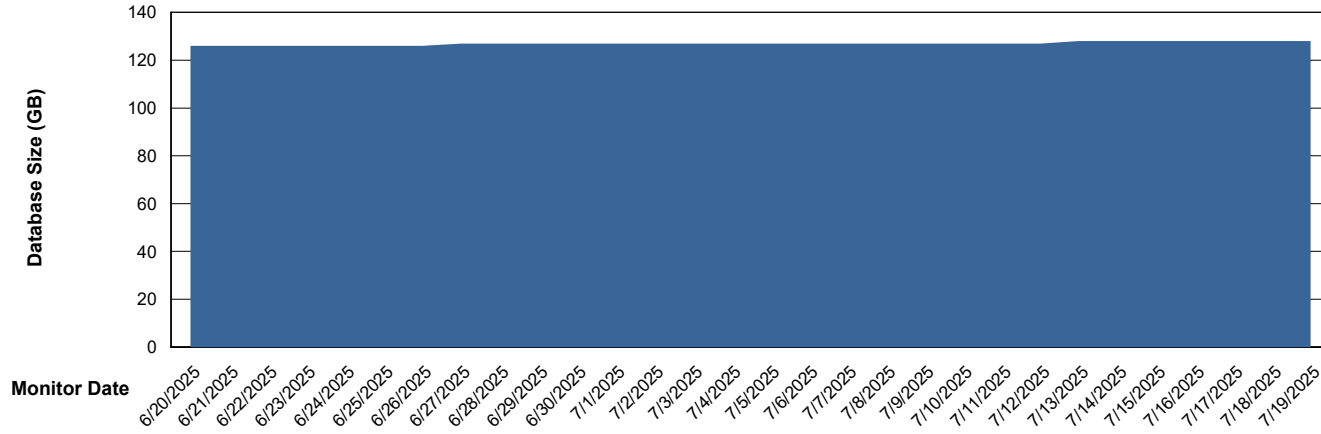

Weekly SLA Customer Report

Customer LLG_Production
Database ID 148

Database Performance LLG_ABSDB02_PROD_HSBABS1

DB Processes Max 4
DB Processes Max 300
DB Processes Max 0

Weekly SLA Customer Report

Customer LLG_Production
Database ID 148

DATABASE SIZE LLG_ABSBI01_BI_PROD_ABS1

Database growth over last month

DATABASE SIZE LLG_ABSDB01_PROD_ABS1

Database growth over last month

Weekly SLA Customer Report

Customer LLG_Production
 Database ID 148