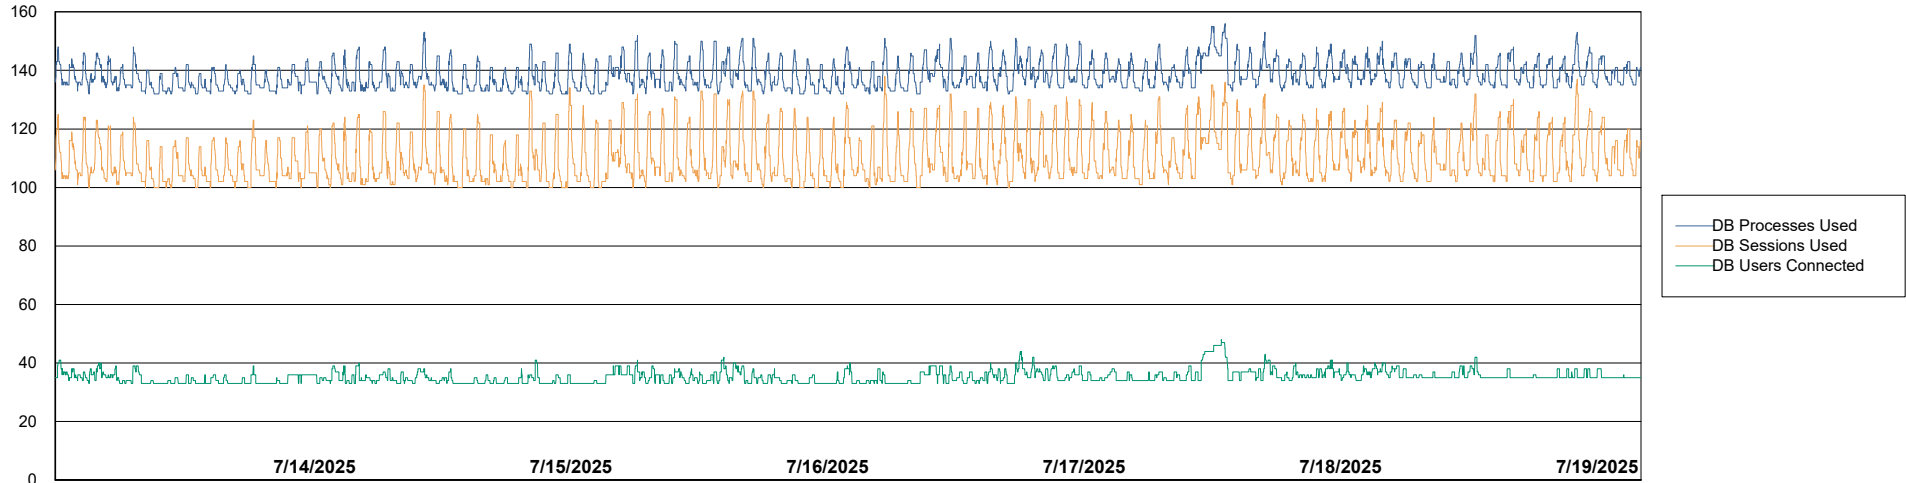

Weekly SLA Customer Report

Customer LLG_Production
Database ID 148

Database Performance LLG_ABSBI01_BI_PROD_ABS1

Weekly SLA Customer Report

Customer LLG_Production
Database ID 148

Database Performance LLG_ABSDB01_PROD_ABS1