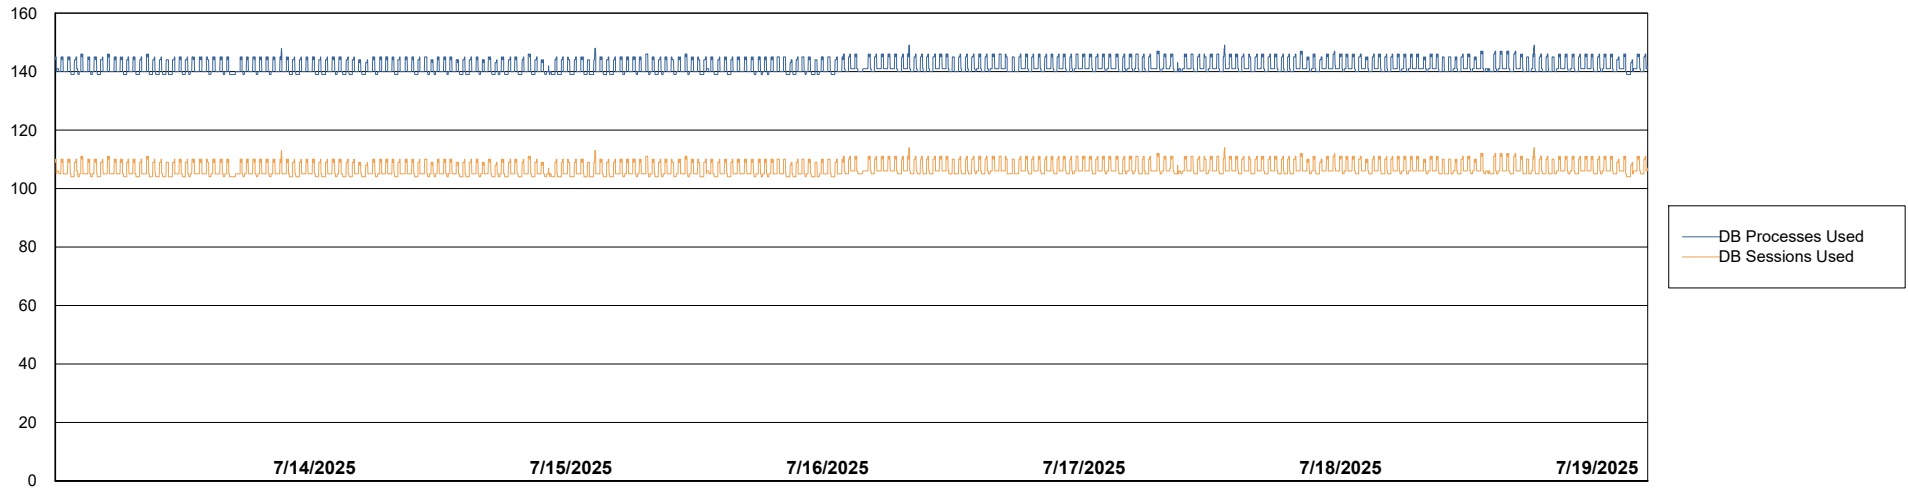

Database Performance KLH_PRD_SRSD02_HSBABS1

DB Processes Max 0
DB Processes Max 1,000
DB Processes Max 4