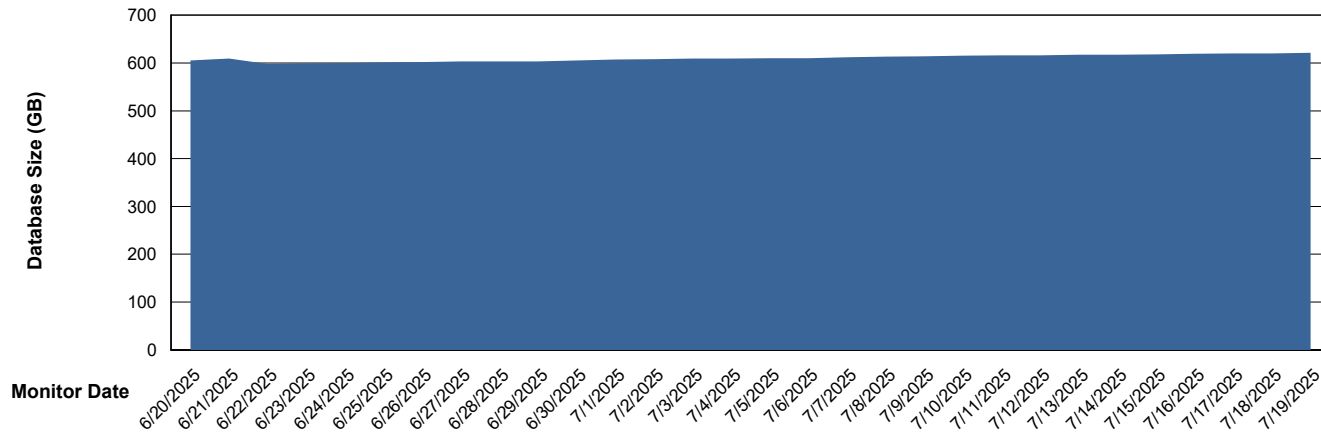

Customer KLH_Production (24/7)
Database ID 139

DATABASE SIZE KLH_PRD_SRSBIDB02_ABS1

Database growth over last month

DATABASE SIZE KLH_PRD_SRSDB01_ABS1

Database growth over last month

Weekly SLA Customer Report