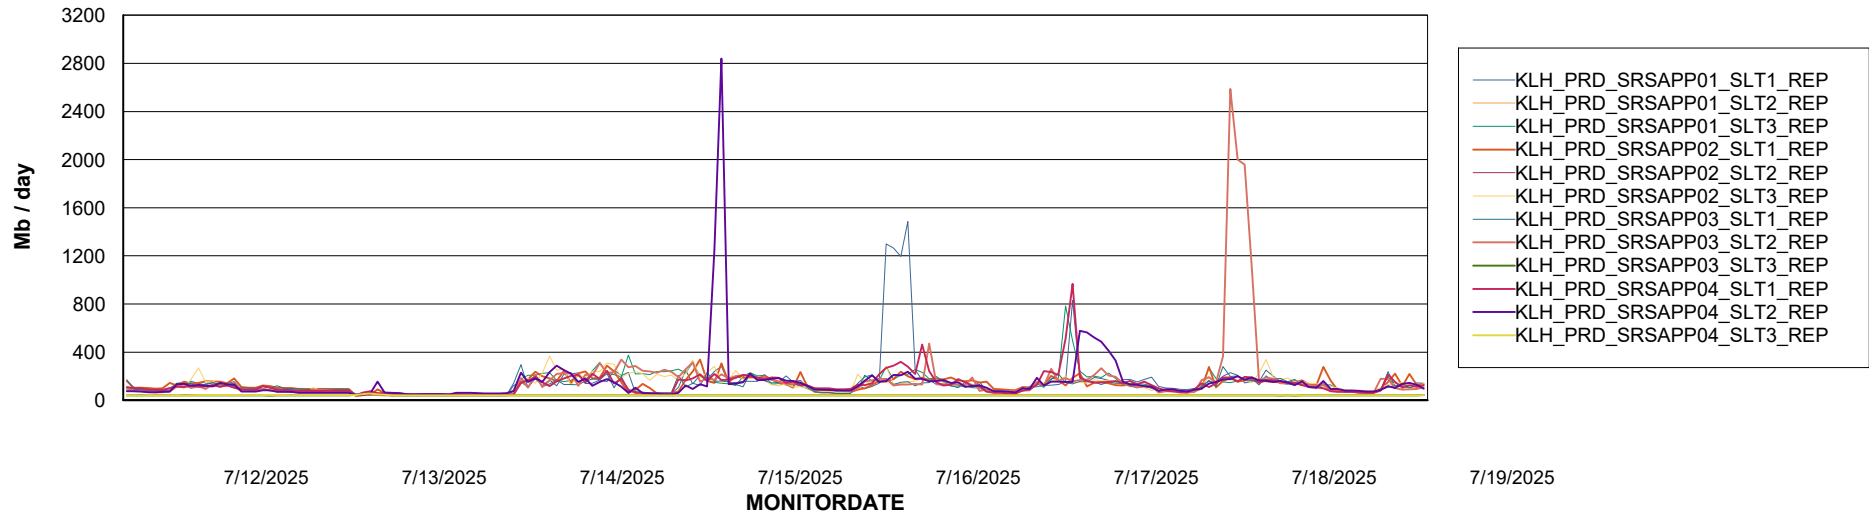

ABSSolute Application ReportServer Services

Avg memory used per ReportServer Service