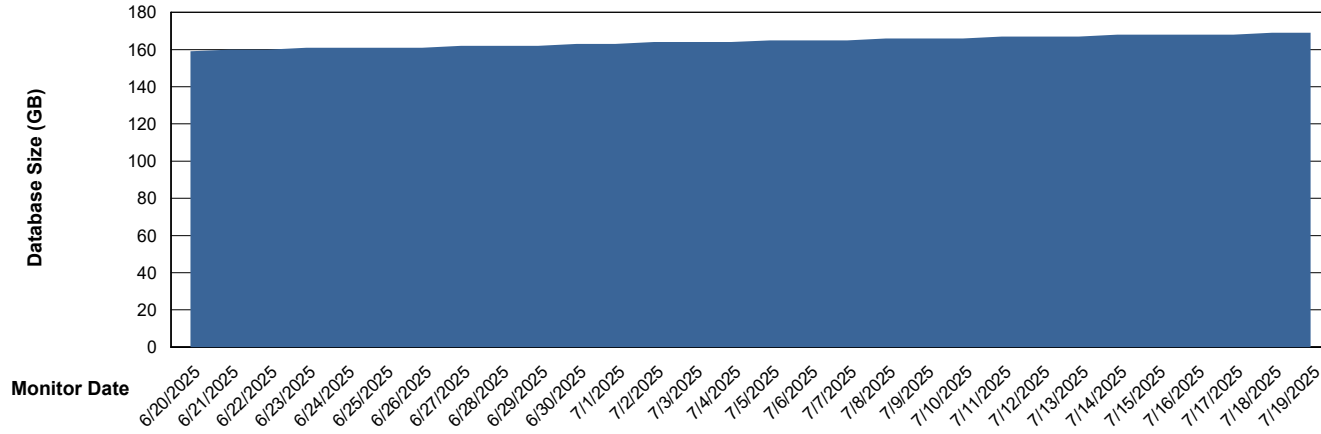

Weekly SLA Customer Report

Customer KLH_Production (24/7)
Database ID 139

Database Performance KLH_PRD_SRSD02_HSBABS1

DB Processes Max 0
DB Processes Max 1,000
DB Processes Max 4

Weekly SLA Customer Report

Customer KLH_Production (24/7)
Database ID 139

DATABASE SIZE KLH_PRD_SRSBIDB02_ABS1

Database growth over last month

DATABASE SIZE KLH_PRD_SRSDB01_ABS1

Database growth over last month

Weekly SLA Customer Report