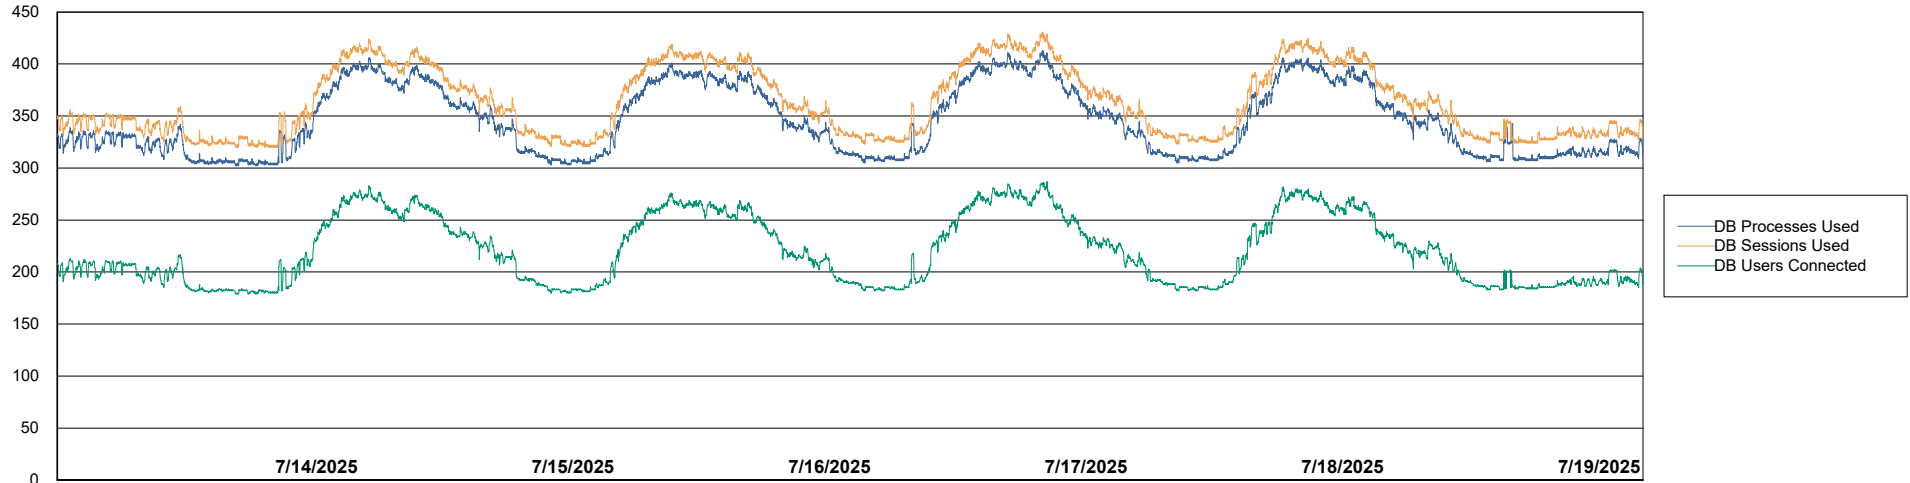

Weekly SLA Customer Report

Customer KLH_Production (24/7)
Database ID 139

Database Performance KLH_PRD_SRSBIDB02_ABS1

Weekly SLA Customer Report

Customer KLH_Production (24/7)
Database ID 139

Database Performance KLH_PRD_SRSDDB01_ABS1