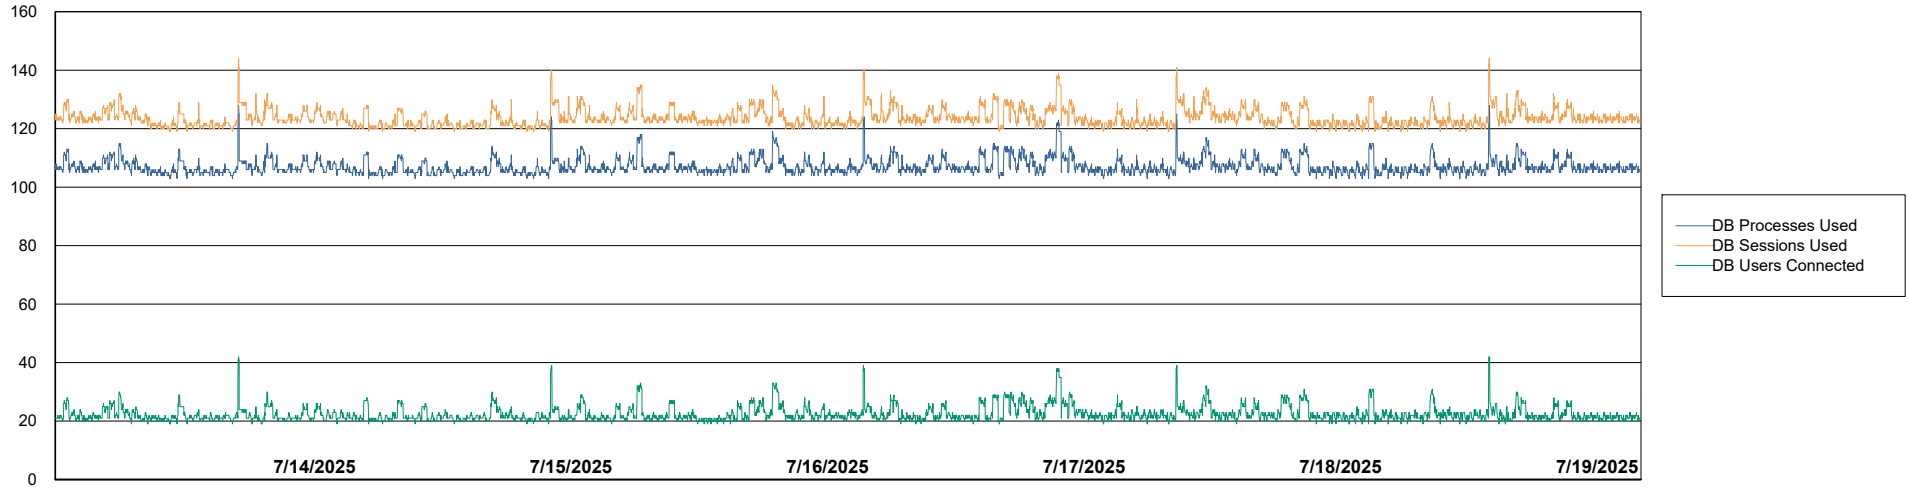

Weekly SLA Customer Report

Customer KLH_Production (24/7)
Database ID 139

Database Performance KLH_PRD_SRSBIDB02_ABS1

Weekly SLA Customer Report

Customer KLH_Production (24/7)
Database ID 139

Database Performance KLH_PRD_SRSDDB01_ABS1