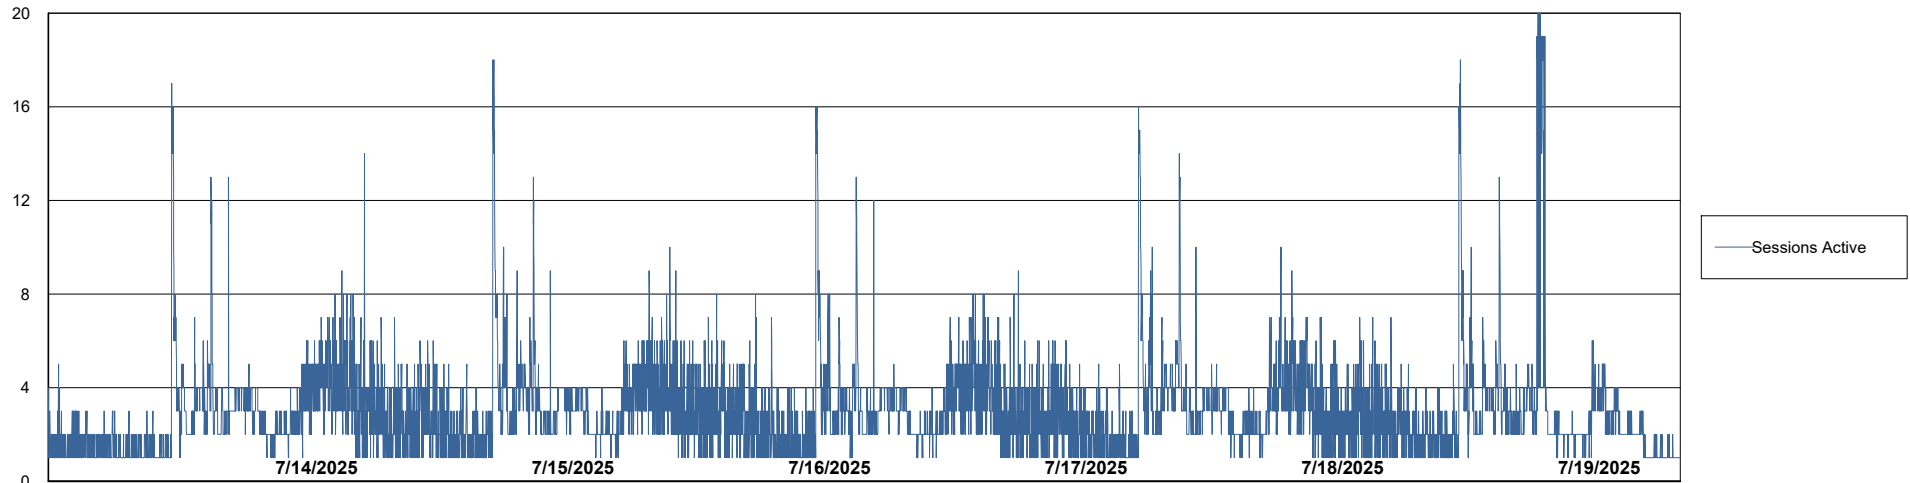

Weekly SLA Customer Report

Customer KLH_Production (24/7)
Database ID 139

Database Performance KLH_PRD_SRSBIDB02_ABS1

Weekly SLA Customer Report

Customer KLH_Production (24/7)
Database ID 139

Database Performance KLH_PRD_SRSDDB01_ABS1