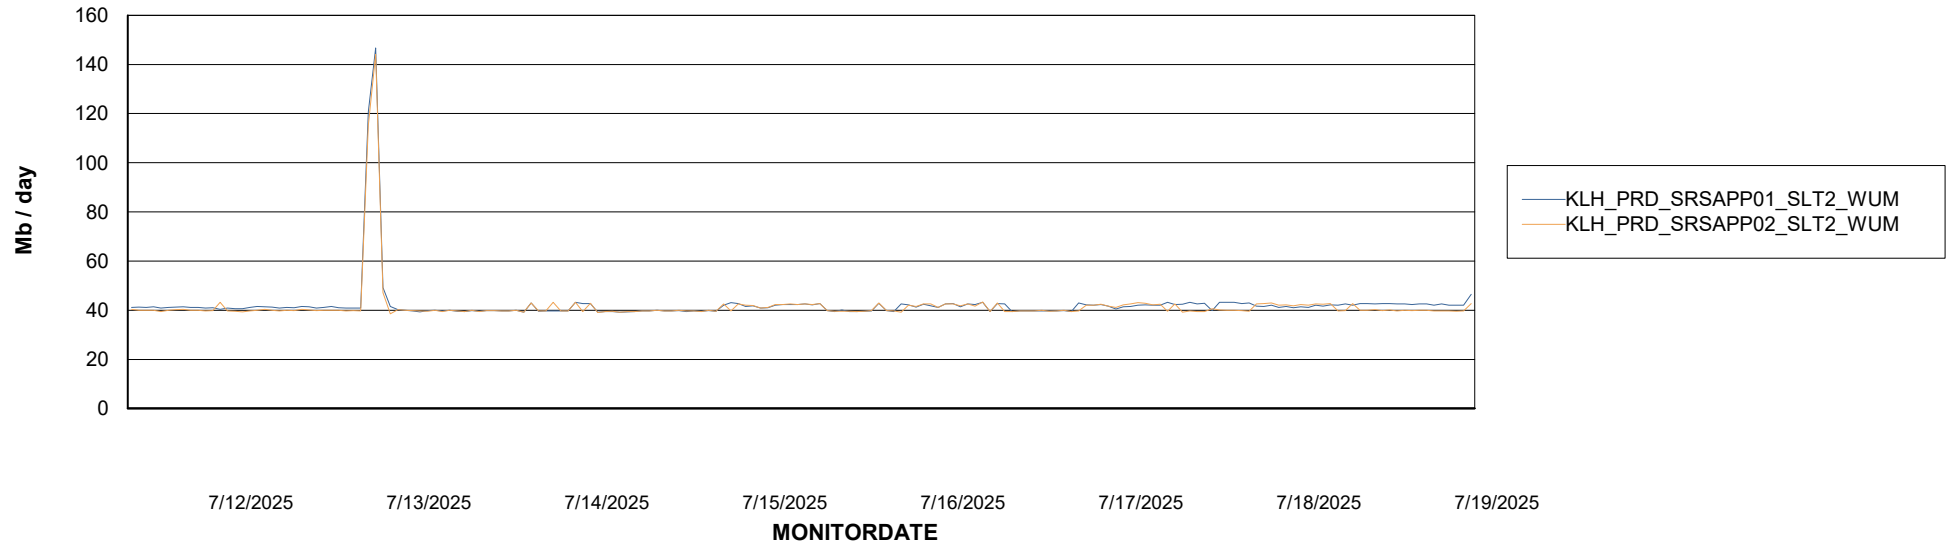

ABSSolute Web Component Services

Avg memory used per ABS Web component