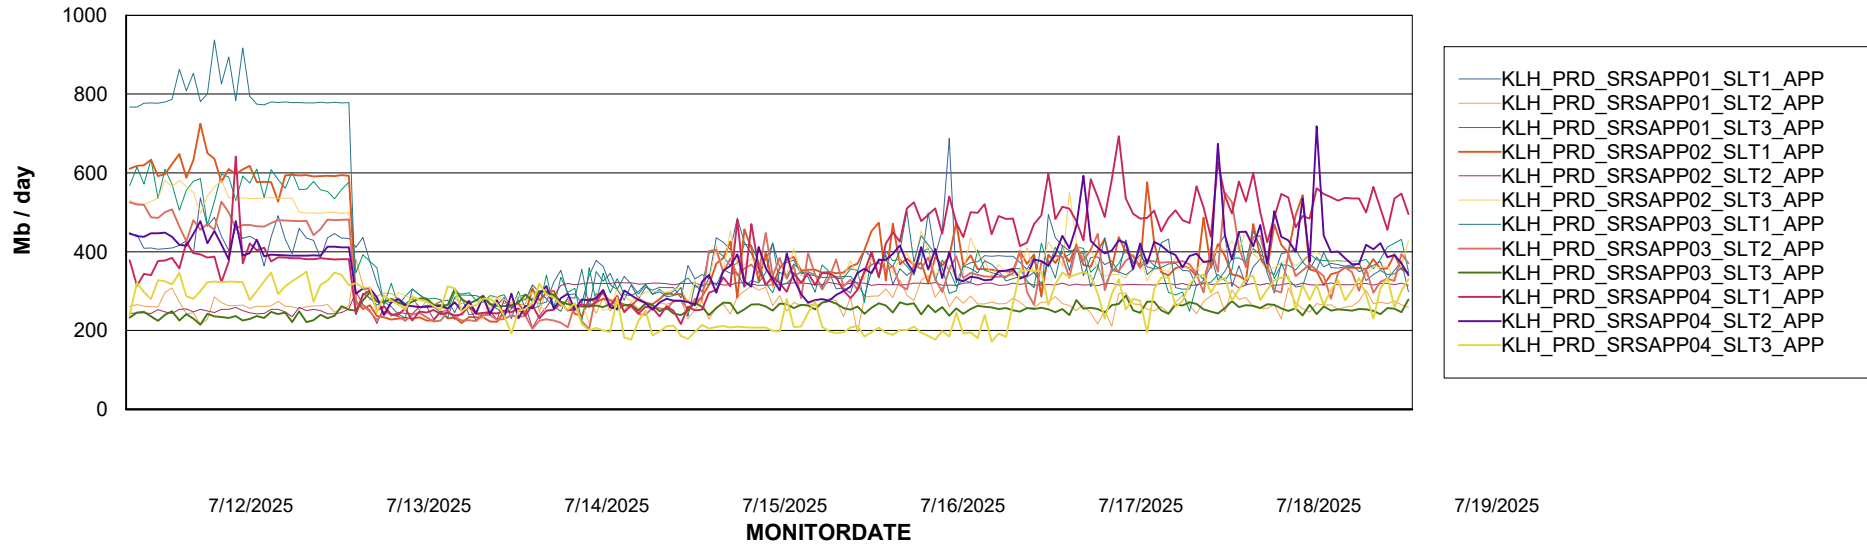

ABSSolute Application Server Services

Avg memory used per ABS Server Service