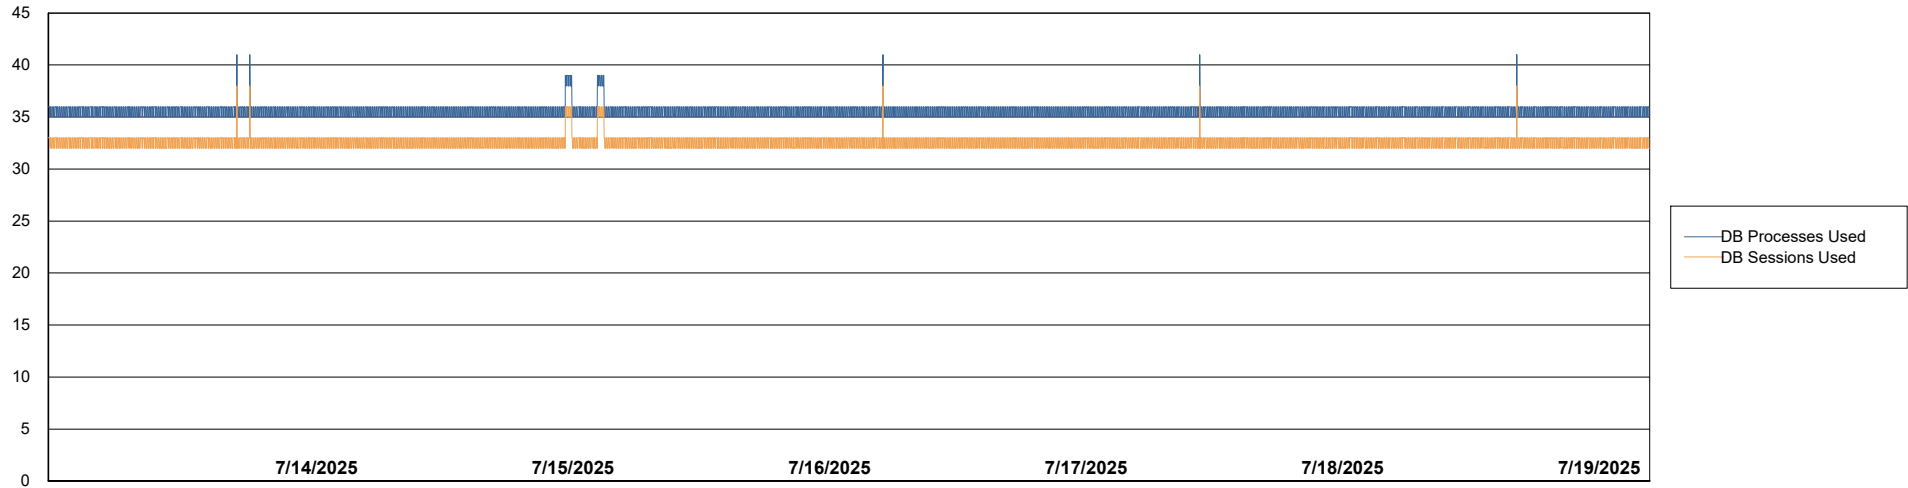

Database Performance KLA_STB_KLAHQORA06_DB_HSBABS1

DB Processes Max 1,000