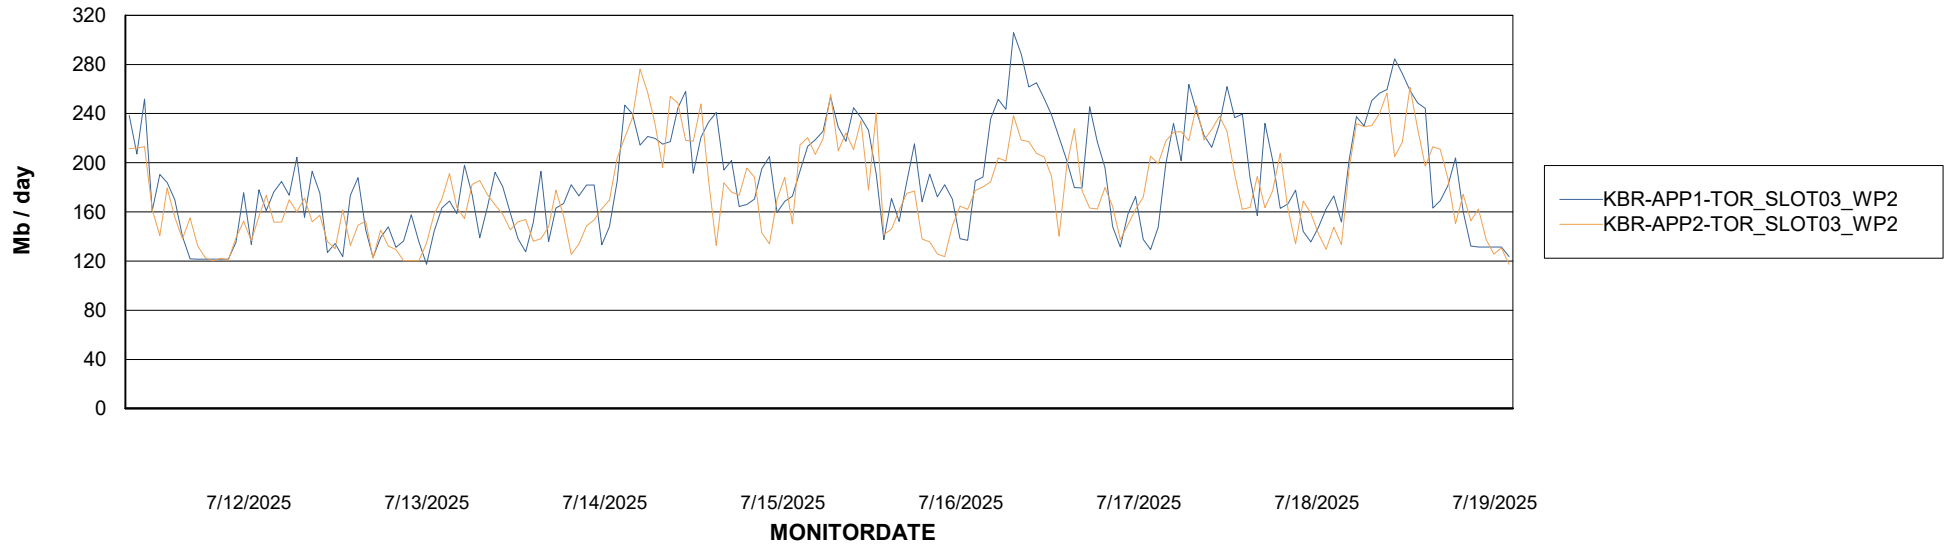

ABSolute Web Component Services

Avg memory used per ABS Web component