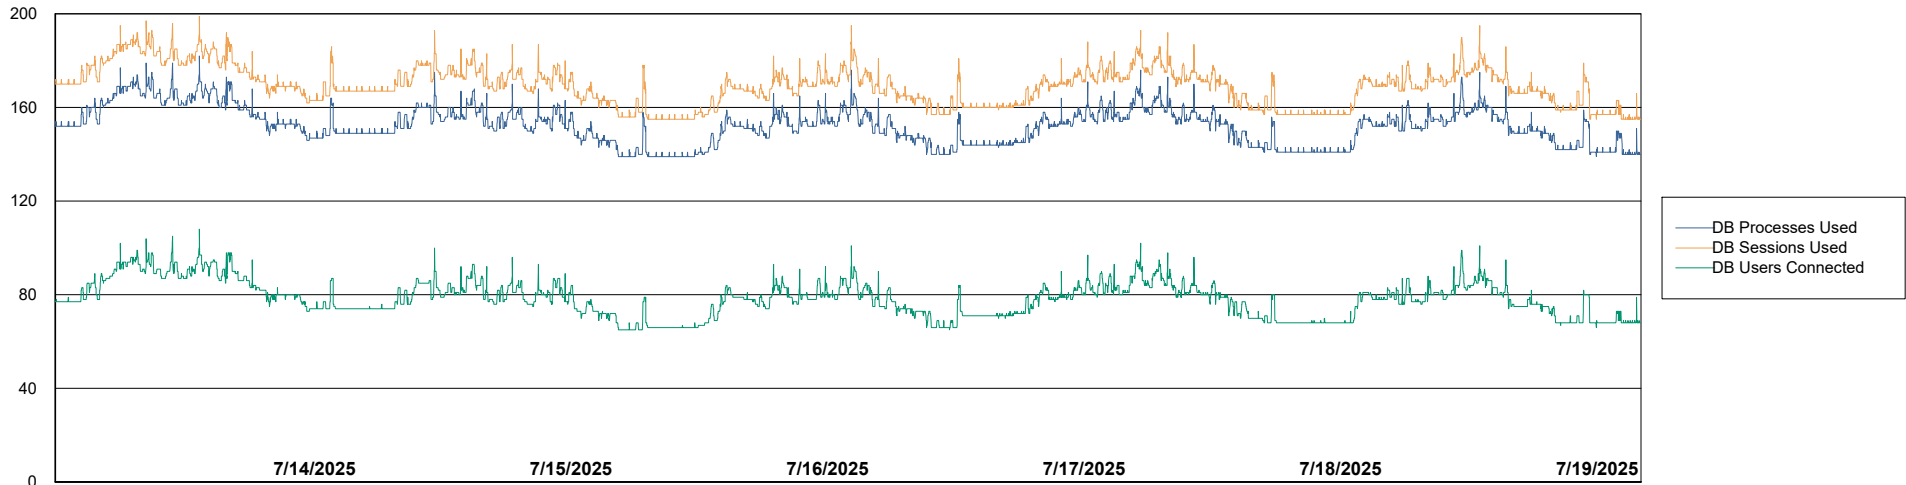

Database Performance KBR-DBS1-TOR_PROD_ABS1