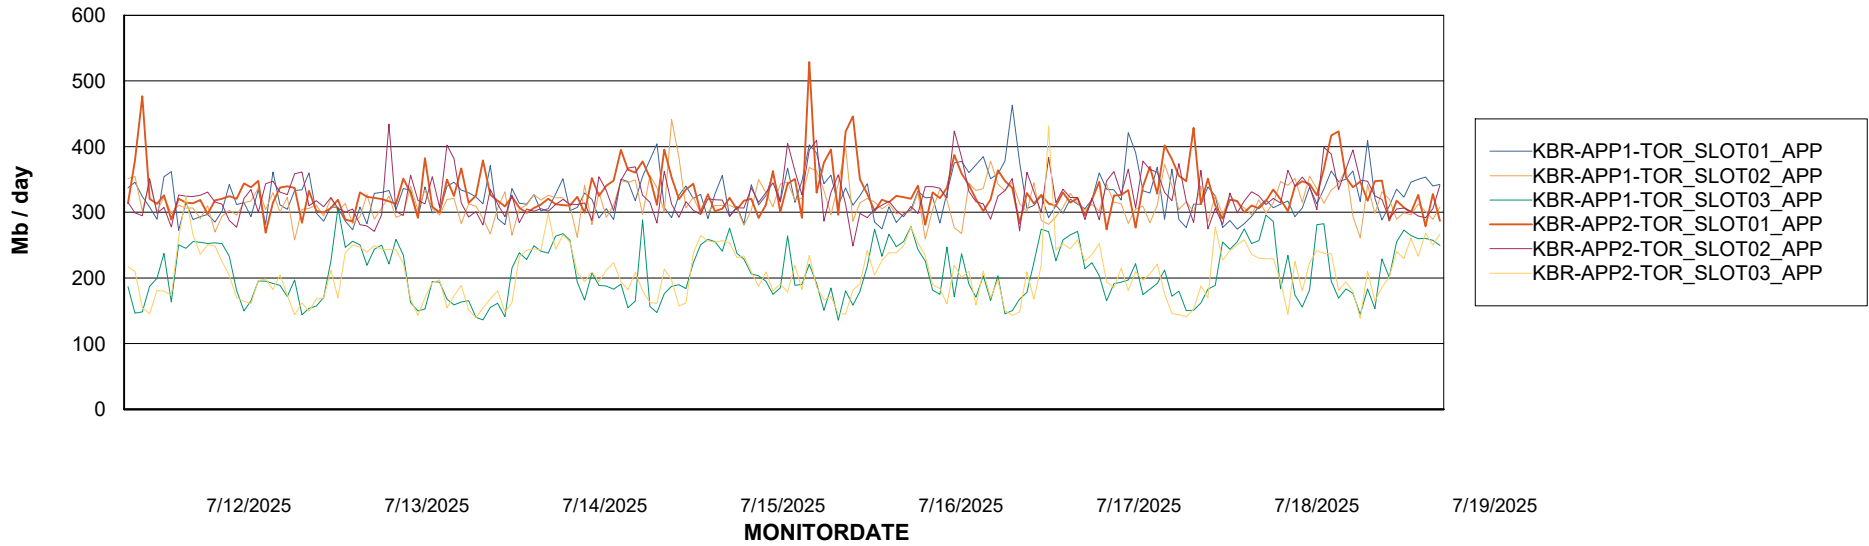

ABSolute Application Server Services

Avg memory used per ABS Server Service