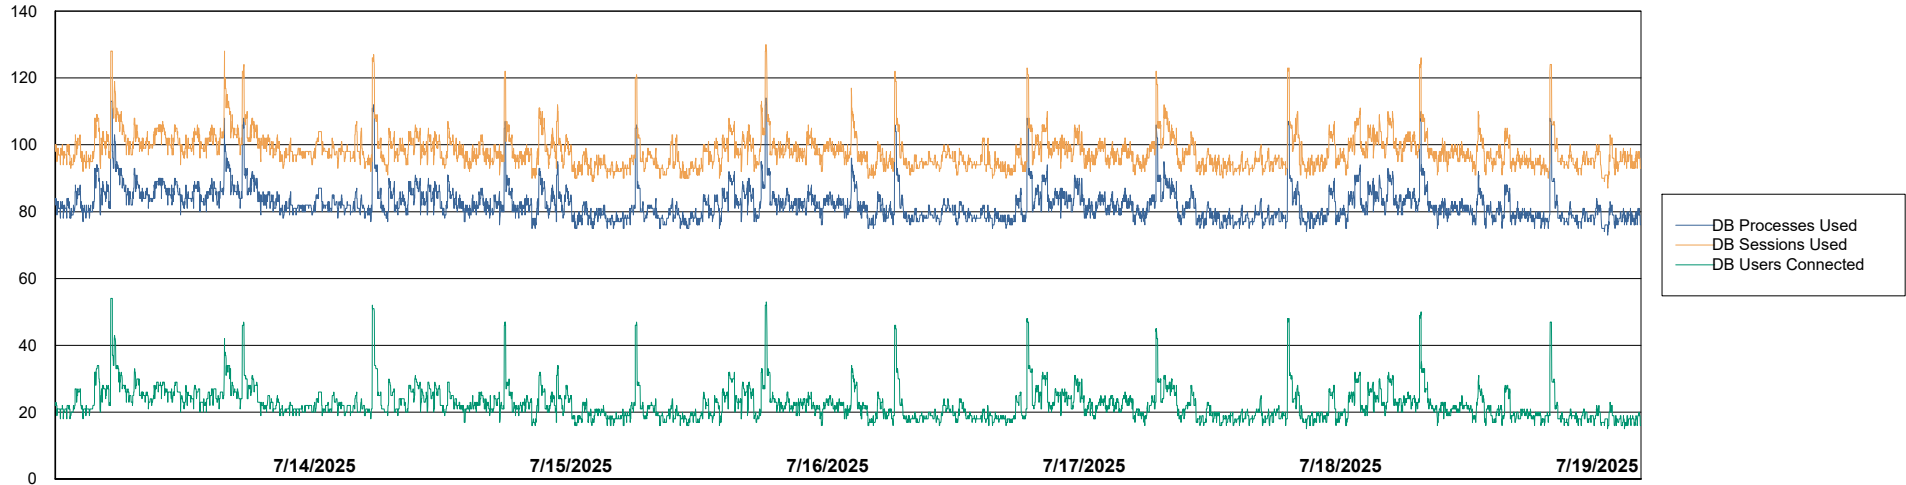

Database Performance KBR-BI-TOR_PROD_ABS1