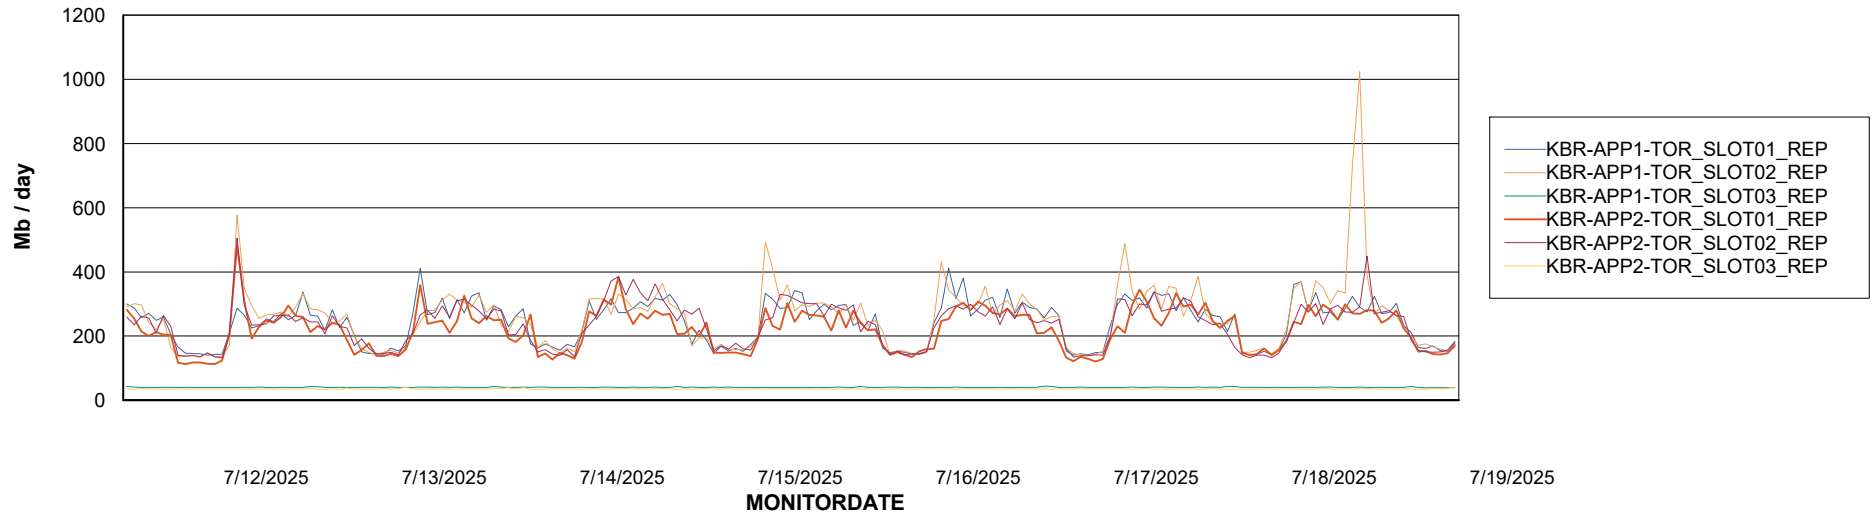

ABSSolute Application ReportServer Services

Avg memory used per ReportServer Service