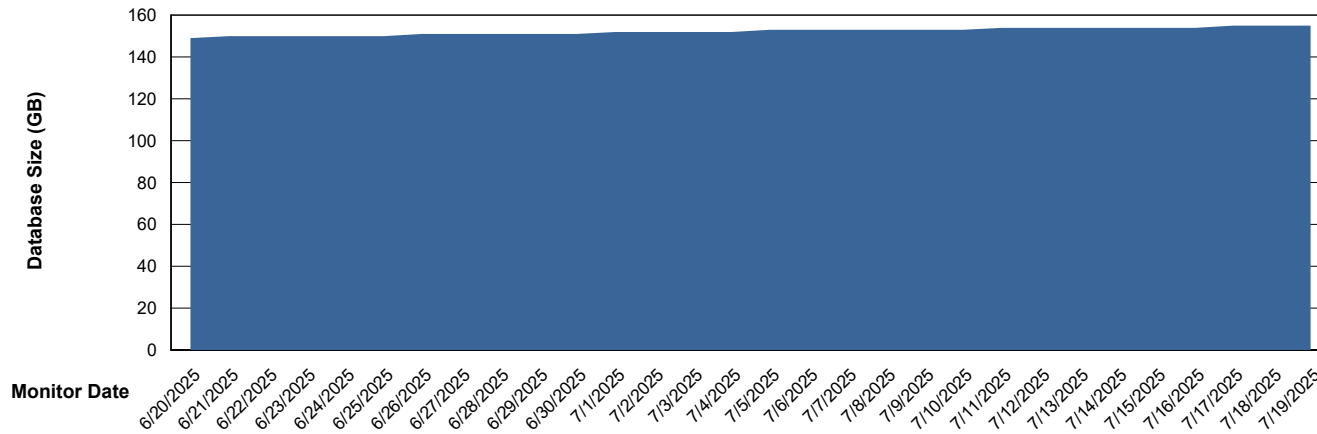

DATABASE SIZE KBR-DBS1-TOR_PROD_ABS1

Database growth over last month