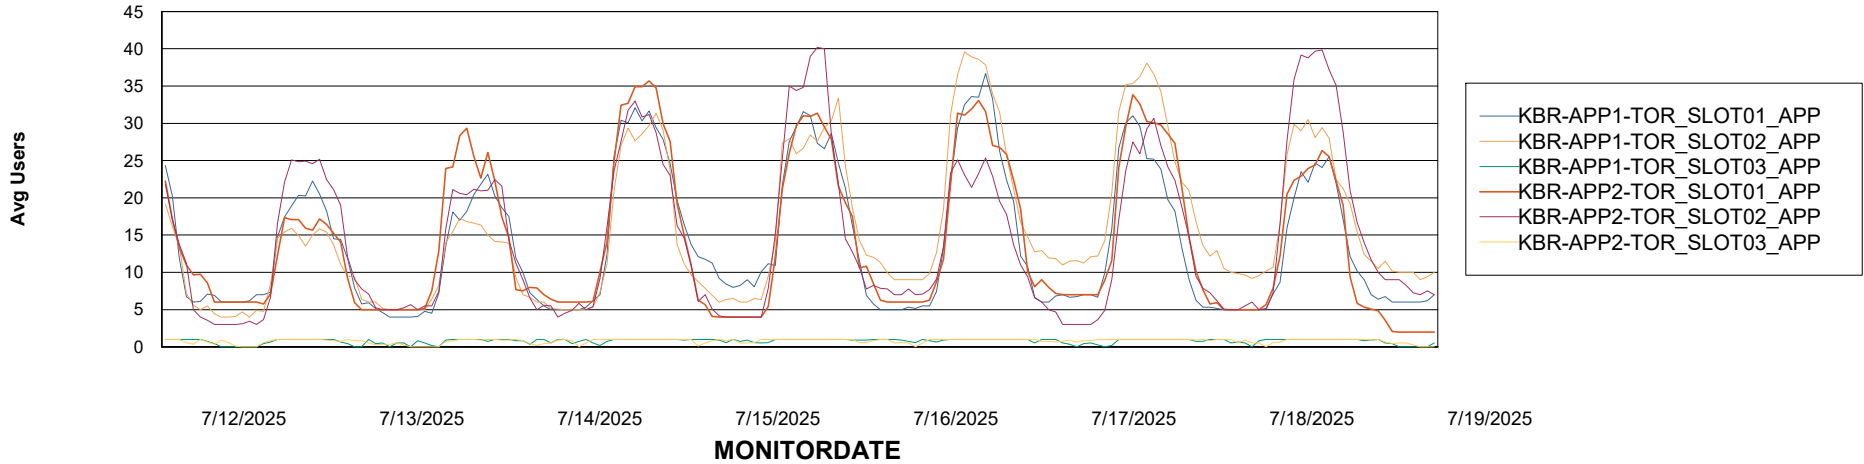

Avg users per day per ABS server