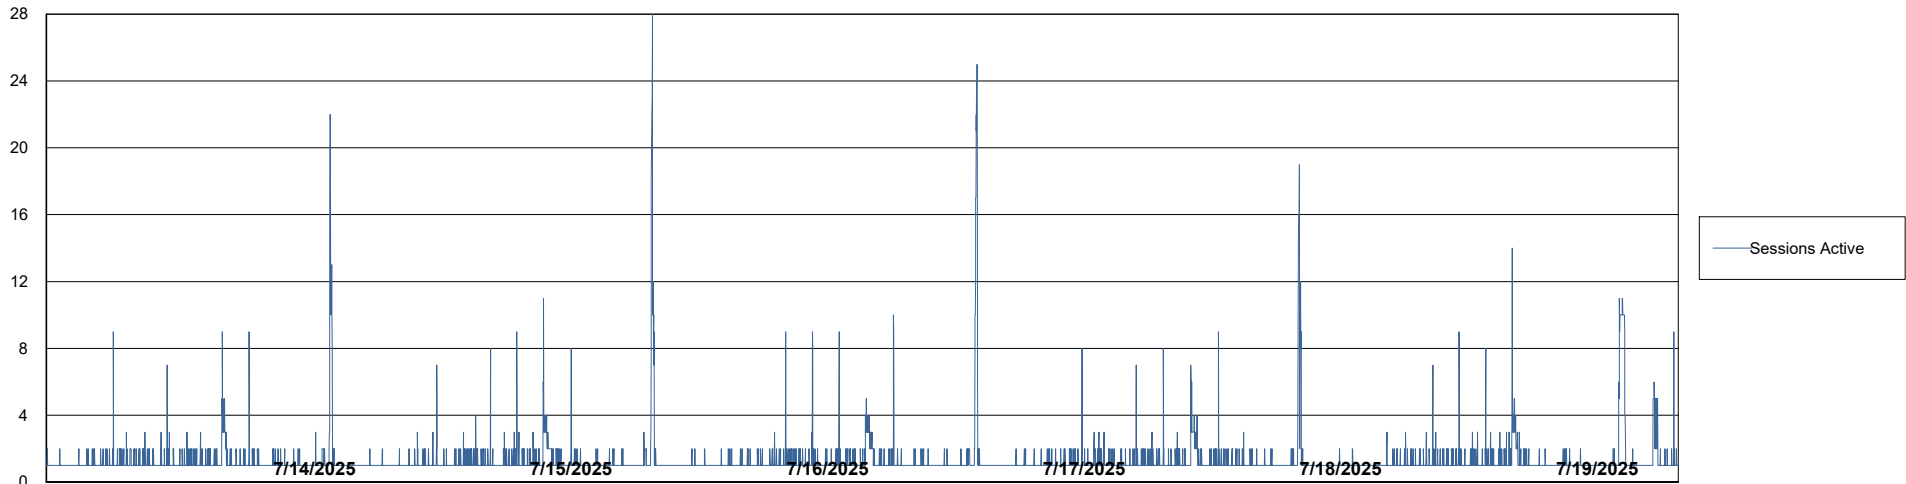

Database Performance KBR-DBS1-TOR_PROD_ABS1