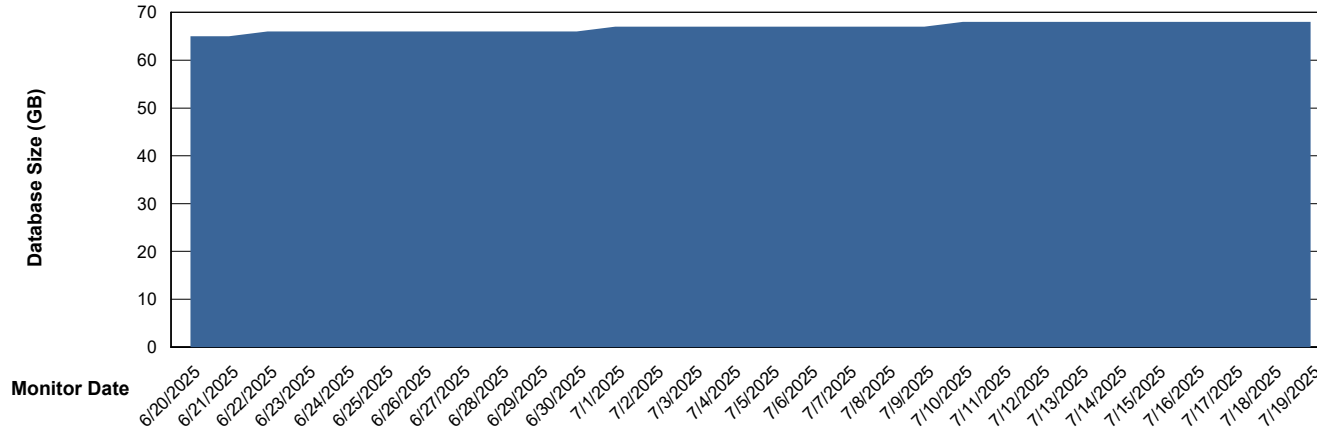

DATABASE SIZE KBR-BI-TOR_PROD_ABS1

Database growth over last month