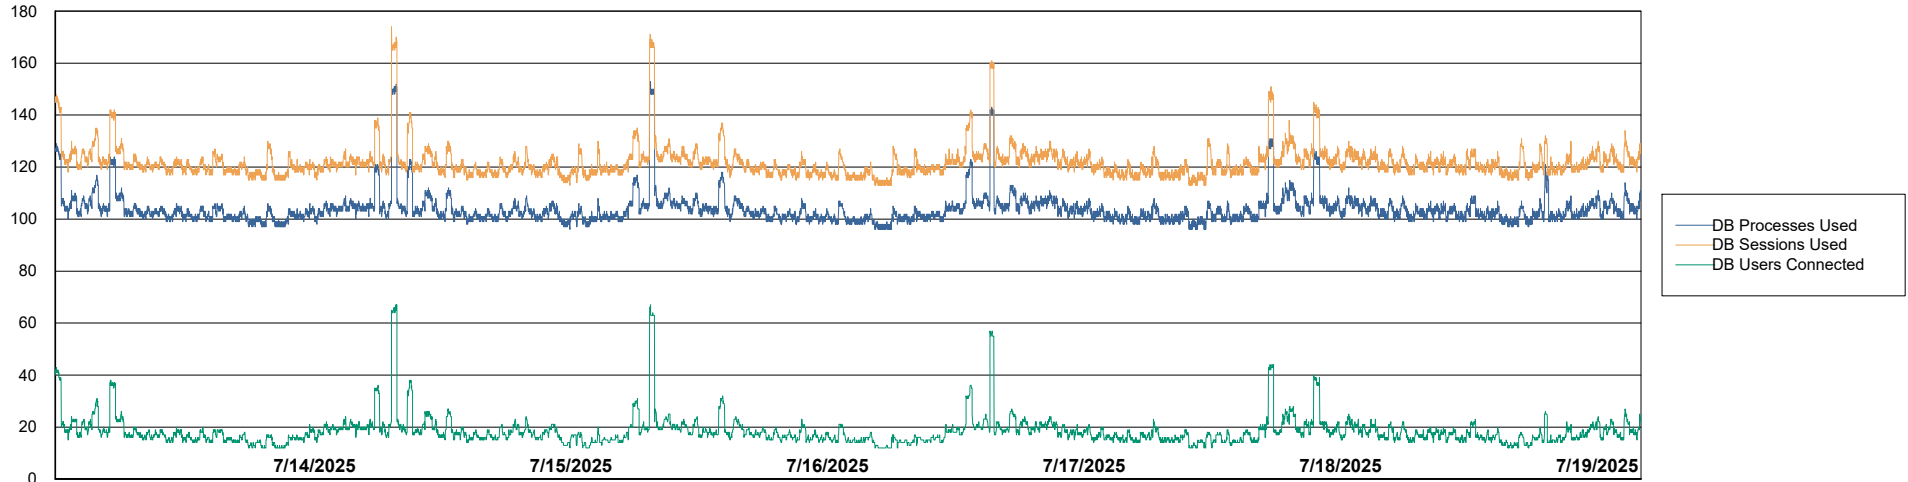

Database Performance JSG_PRD_BASHIR_DB_ABS1