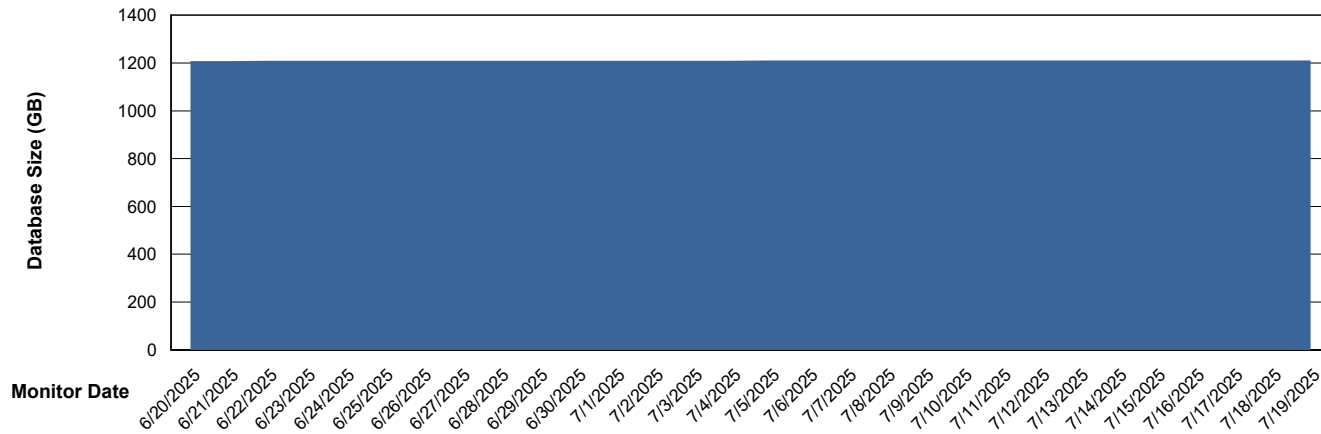

Customer JSG_Production (24/7)
Database ID 102

DATABASE SIZE JSG_PRD_BASHIR_DB_ABS1

Database growth over last month

DATABASE SIZE JSG_PRD_RIKER_DB_HSBABS1

Database growth over last month

Weekly SLA Customer Report