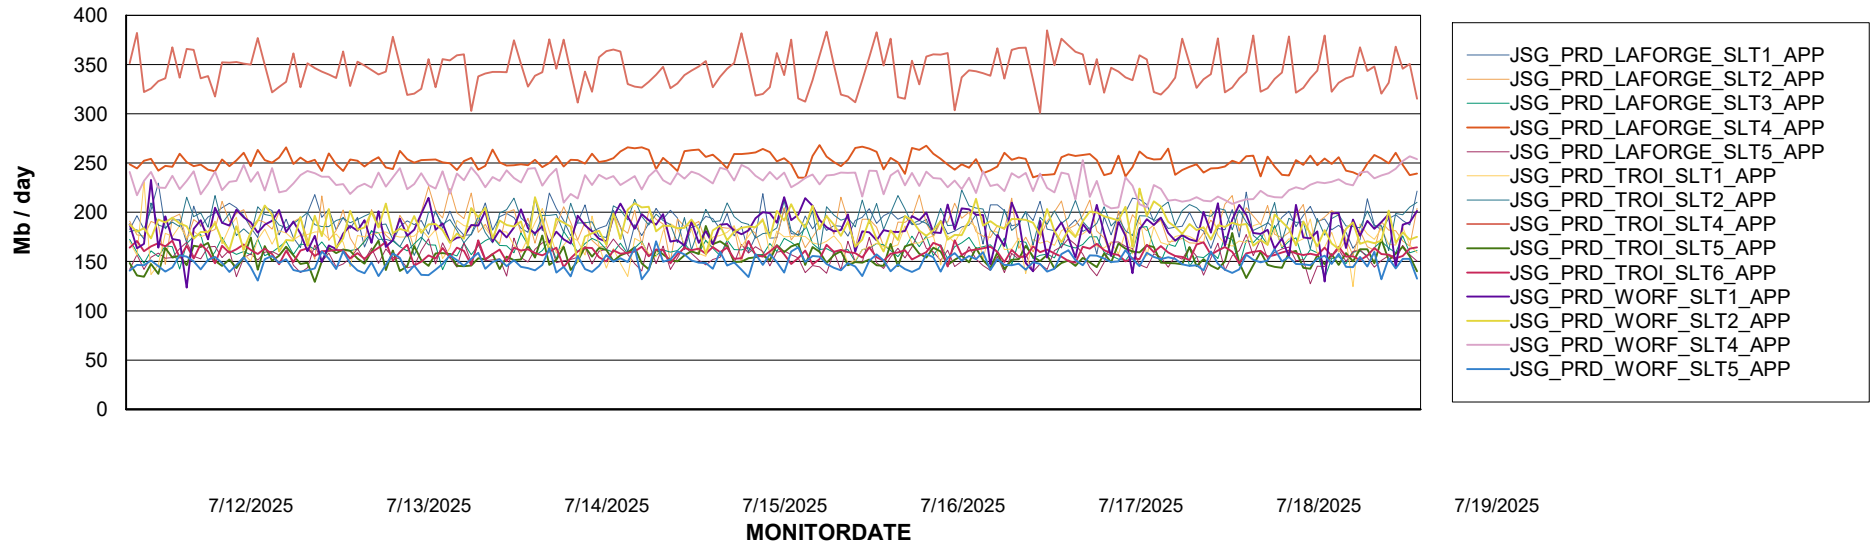

ABSSolute Application Server Services

Avg memory used per ABS Server Service