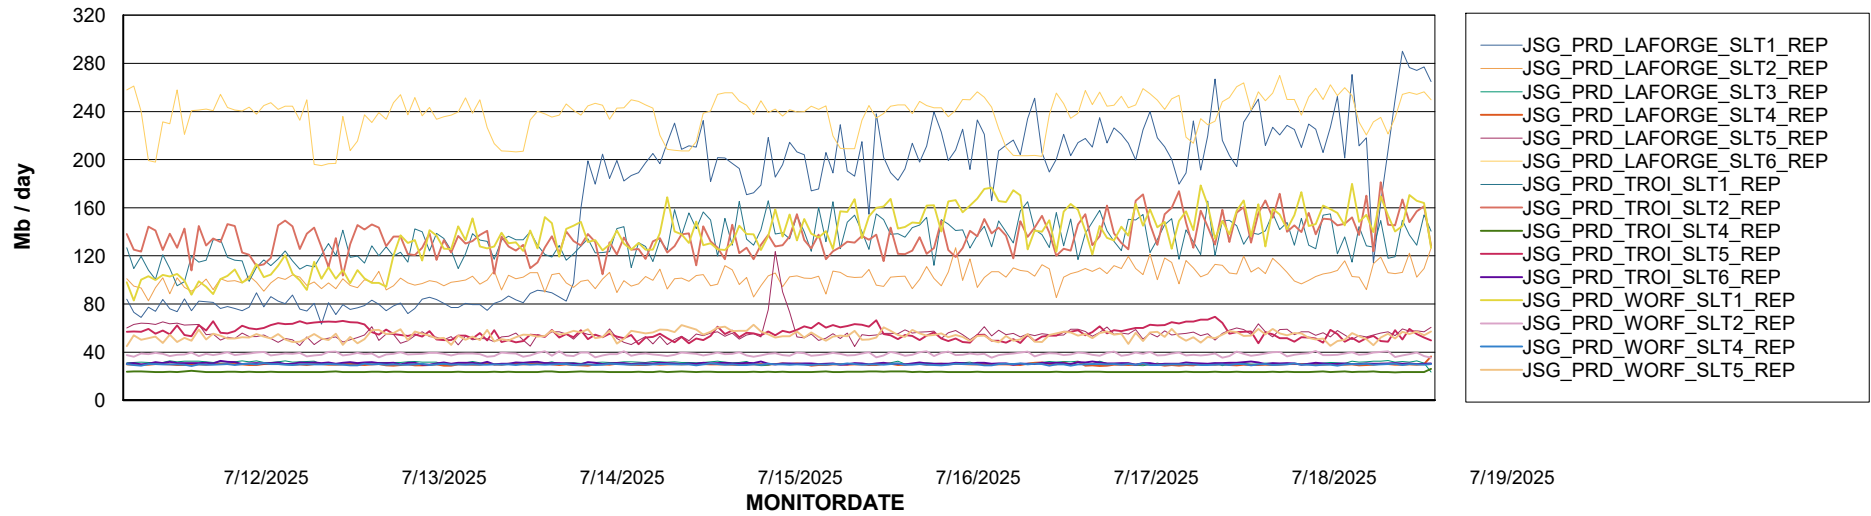

ABSSolute Application ReportServer Services

Avg memory used per ReportServer Service