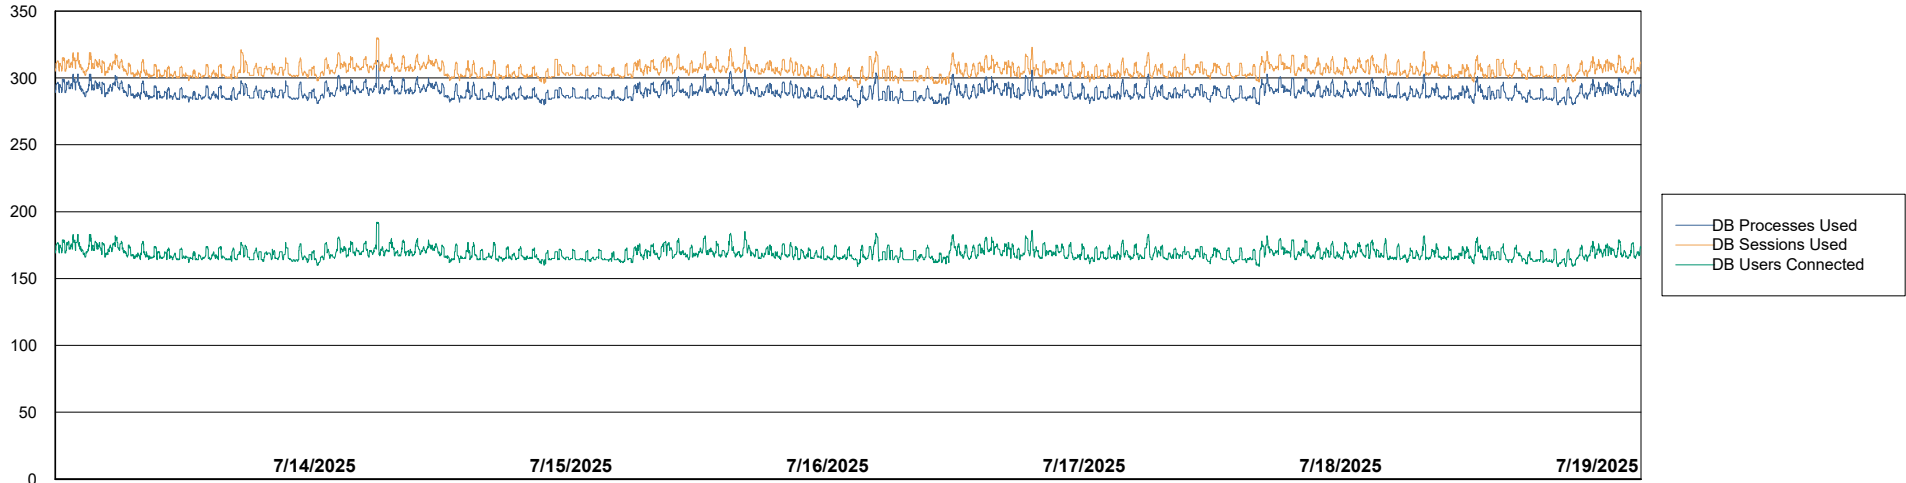

DB Processes Max 1,000
DB Processes Max 4
DB Processes Max 0

Weekly SLA Customer Report

Customer JSG_Production (24/7)
Database ID 102

Database Performance JSG_PRD_RIKER_DB_HSBABS1

Weekly SLA Customer Report