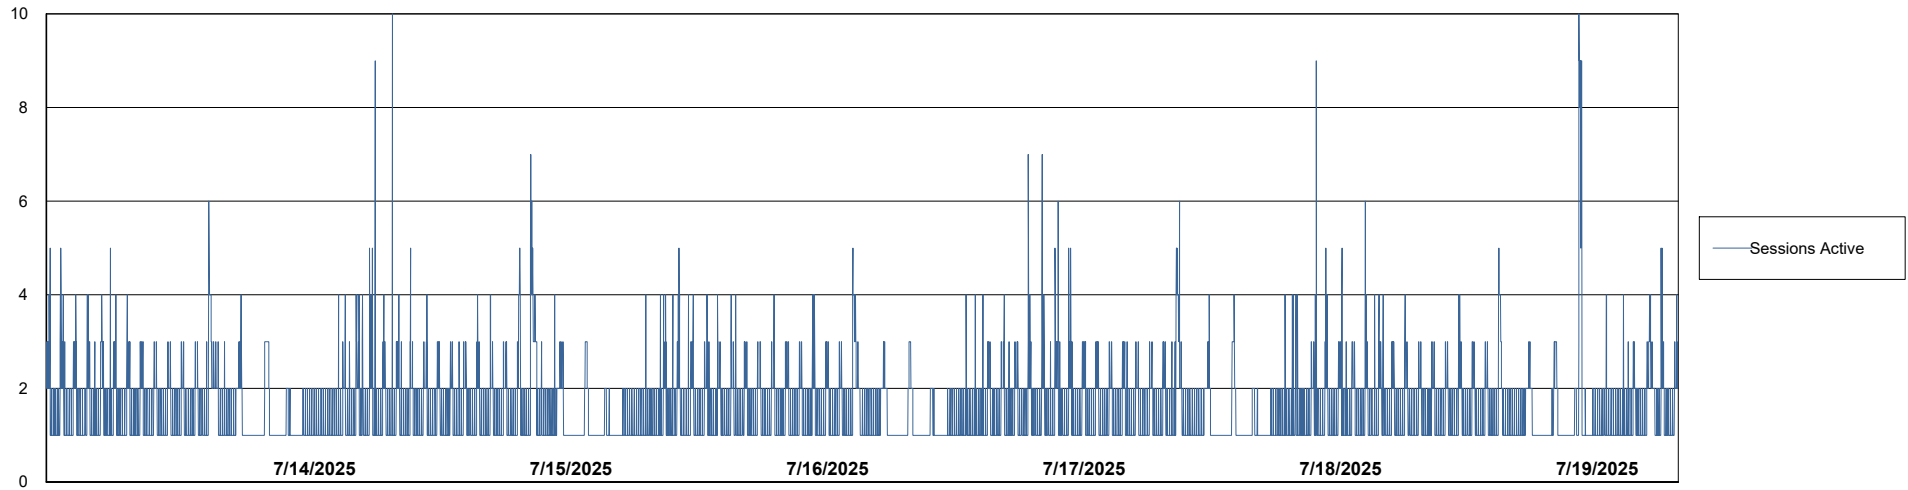

Weekly SLA Customer Report

Customer JSG_Production (24/7)
Database ID 102

Harddisk Usage JSG_PRD_WORF

	Free disk space on C: (%)	Total disk space on C: (Gb)	Used disk space on C: (Gb)
7/19/2025	48	149	78
7/18/2025	48	149	78
7/17/2025	48	149	78
7/16/2025	48	149	78
7/15/2025	48	149	78
7/14/2025	48	149	78
7/13/2025	48	149	78

Weekly SLA Customer Report

Customer JSG_Production (24/7)
Database ID 102

Database Performance JSG_PRD_BASHIR_DB_ABS1

Weekly SLA Customer Report

Customer JSG_Production (24/7)
Database ID 102

Database Performance JSG_PRD_PICARD_DB_ABS1