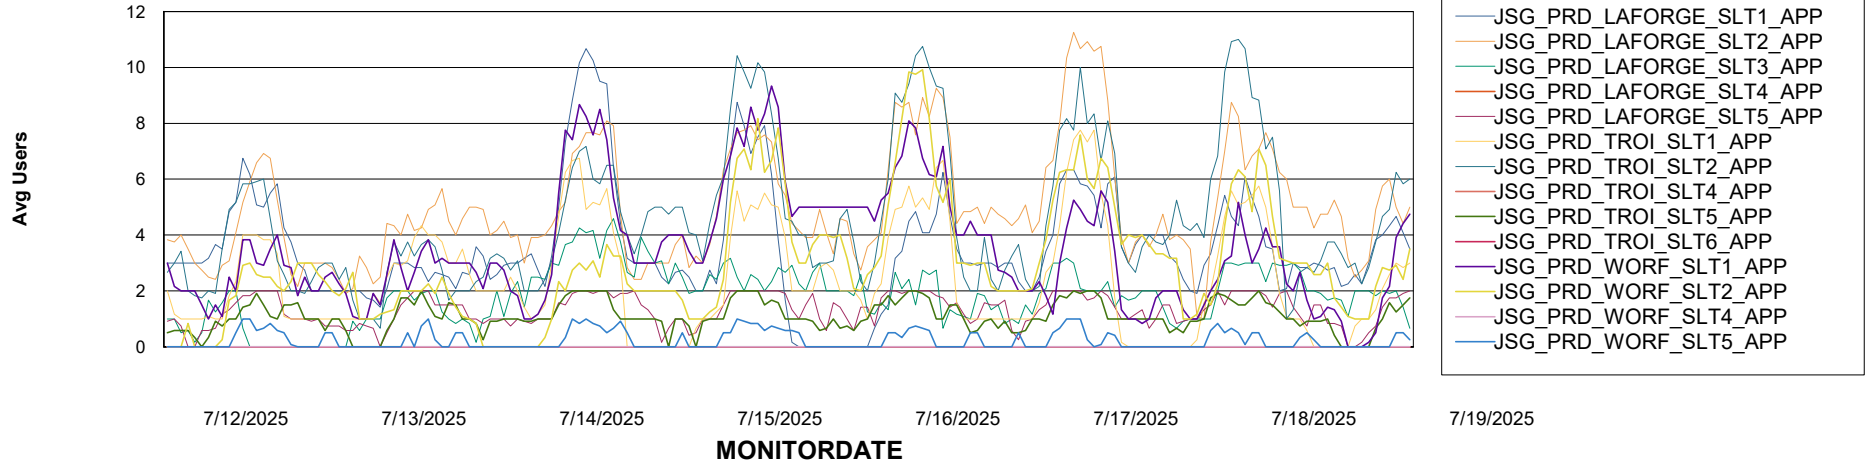

Avg users per day per ABS server