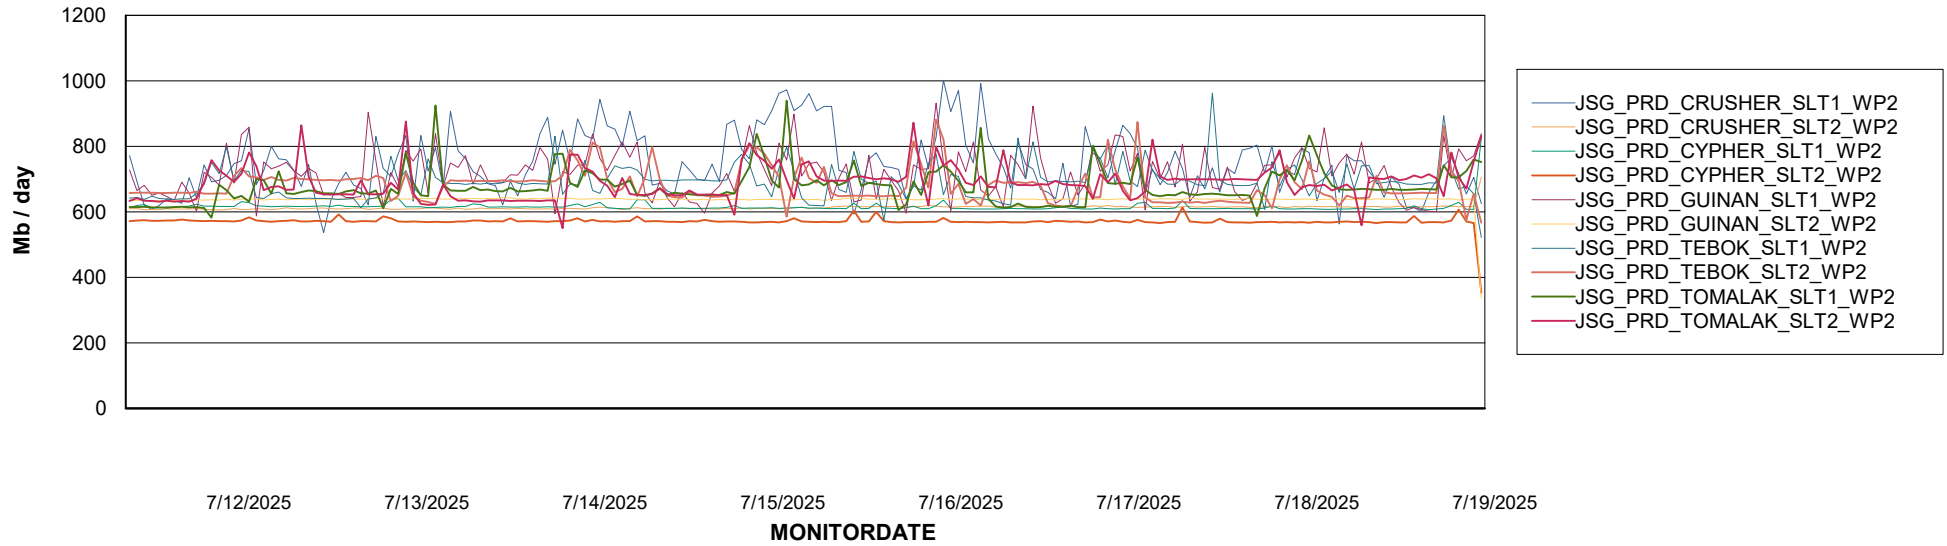

ABSSolute Web Component Services

Avg memory used per ABS Web component