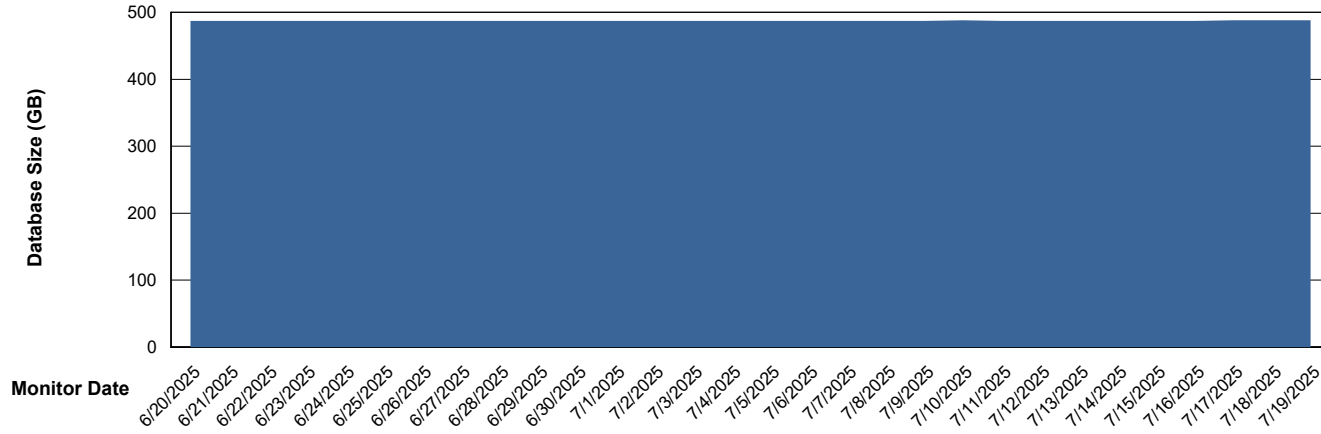

Weekly SLA Customer Report

Customer JSG_Production (24/7)
Database ID 102

Database Performance JSG_PRD_BASHIR_DB_ABS1

Weekly SLA Customer Report

Customer JSG_Production (24/7)
Database ID 102

Database Performance JSG_PRD_PICARD_DB_ABS1

DB Processes Max 1,000
DB Processes Max 4
DB Processes Max 0

Weekly SLA Customer Report

Customer JSG_Production (24/7)
Database ID 102

Database Performance JSG_PRD_RIKER_DB_HSBABS1

Weekly SLA Customer Report

Customer JSG_Production (24/7)
Database ID 102

DATABASE SIZE JSG_PRD_BASHIR_DB_ABS1

Database growth over last month

DATABASE SIZE JSG_PRD_RIKER_DB_HSBABS1

Database growth over last month

Weekly SLA Customer Report