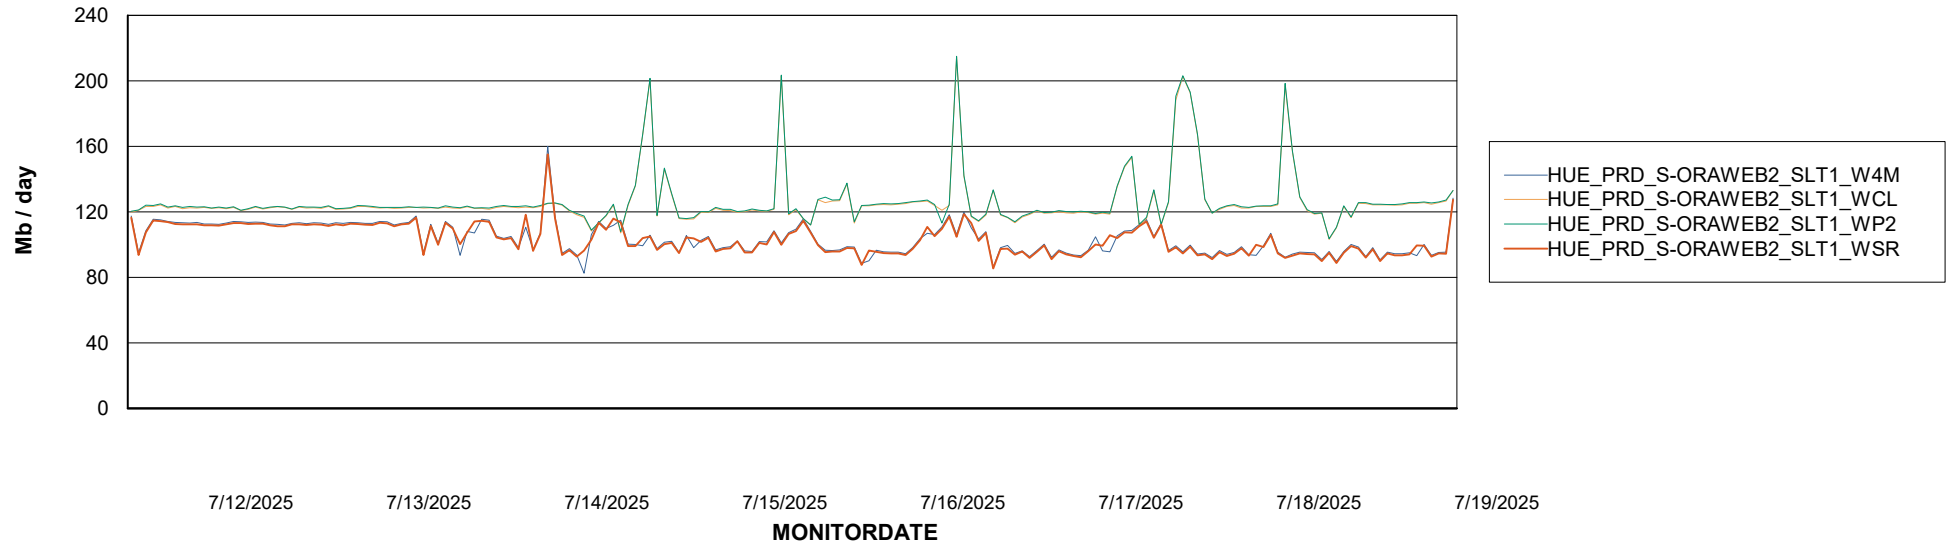

ABSSolute Web Component Services

Avg memory used per ABS Web component