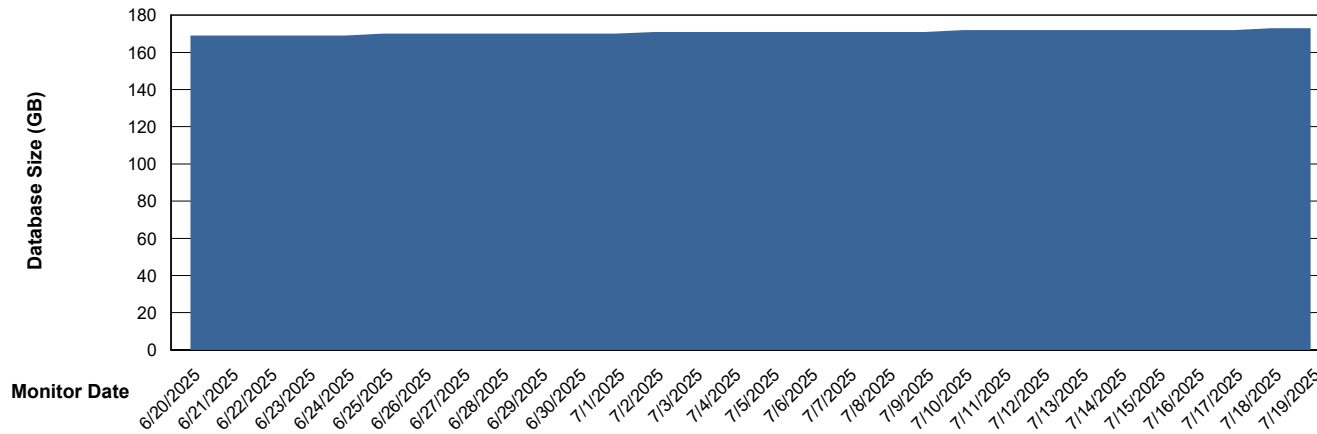

DATABASE SIZE HUE_PRD_S-ORAPROD2_ABS1

Database growth over last month