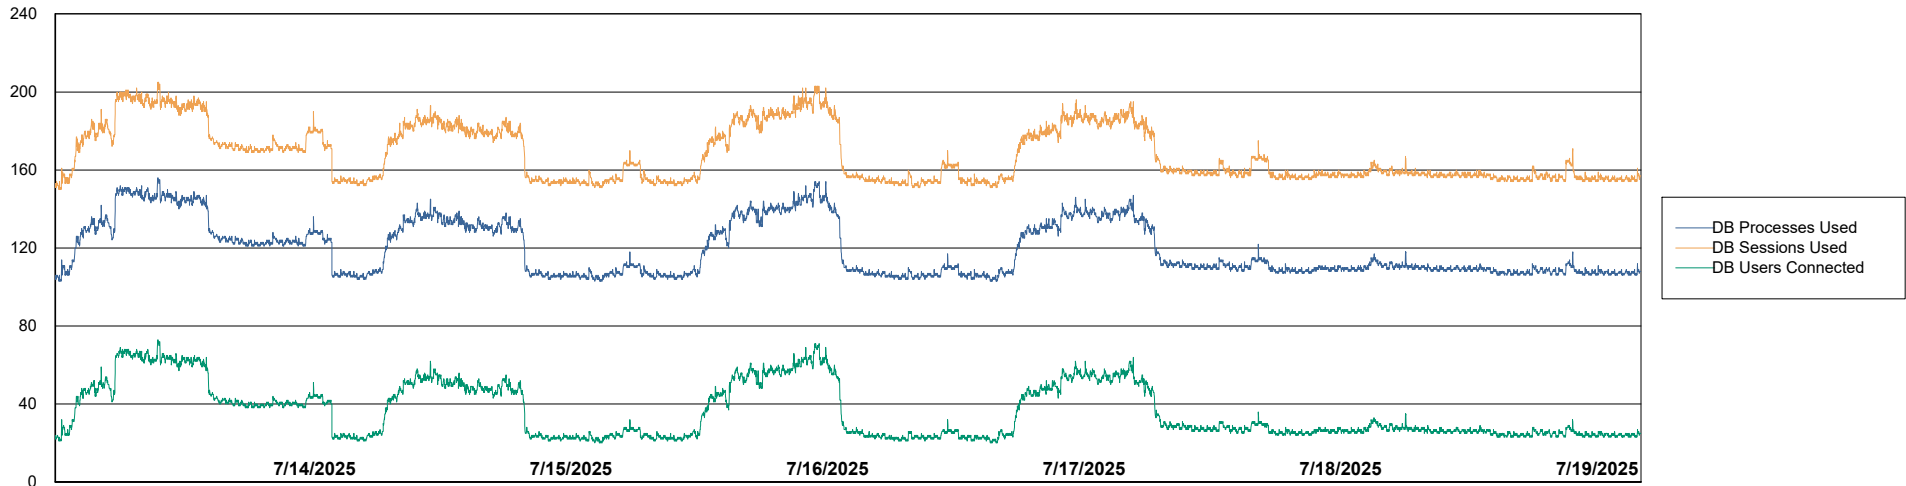

Weekly SLA Customer Report

Customer HUE_Production
Database ID 154

Database Performance HUE_PRD_S-ORABI2024_ABS1

Weekly SLA Customer Report

Customer HUE_Production
Database ID 154

Database Performance HUE_PRD_S-ORAPROD2_ABS1