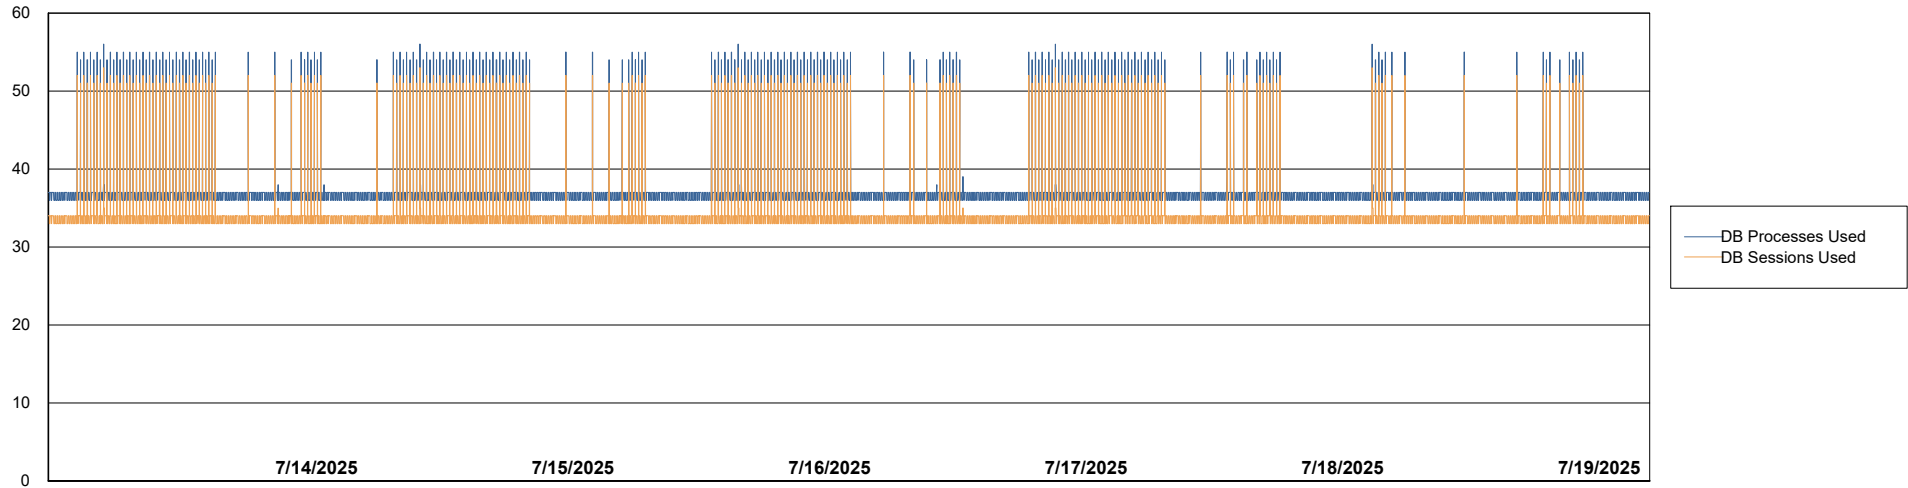

Database Performance HUE_PRD_S-ORATEST2_HSBABS1

DB Processes Max 1,000