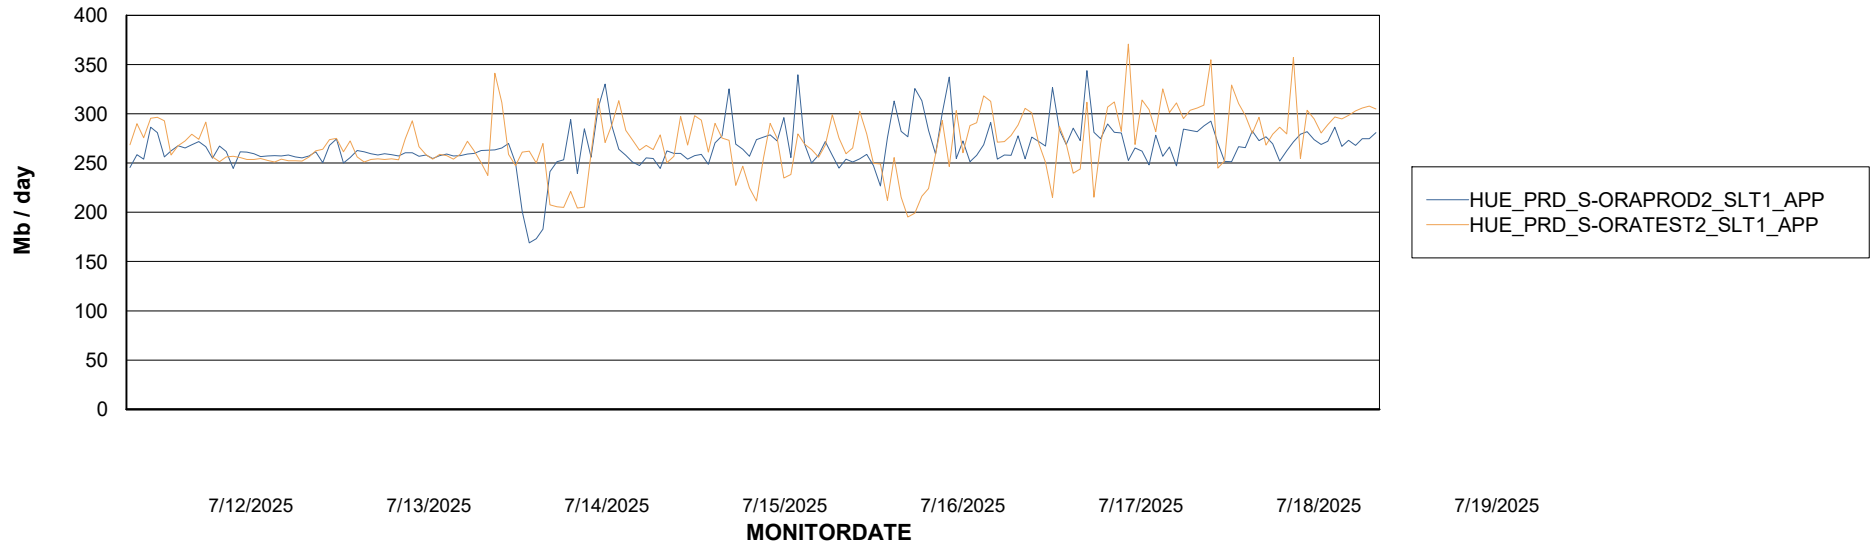

ABSSolute Application Server Services

Avg memory used per ABS Server Service