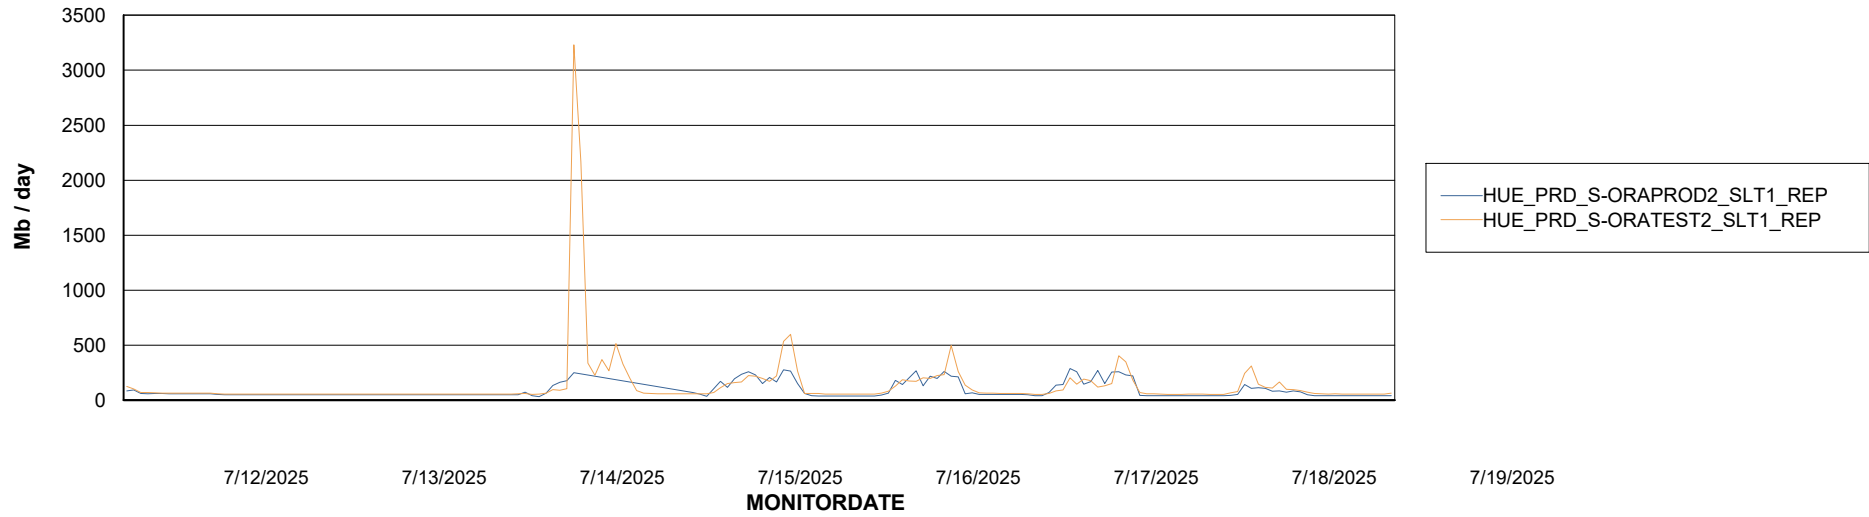

Avg memory used per ABS Server Service

Avg users per day per ABS server

Weekly SLA Customer Report

Customer HUE_Production
Database ID 154

ABSSolute Application ReportServer Services

Avg memory used per ReportServer Service