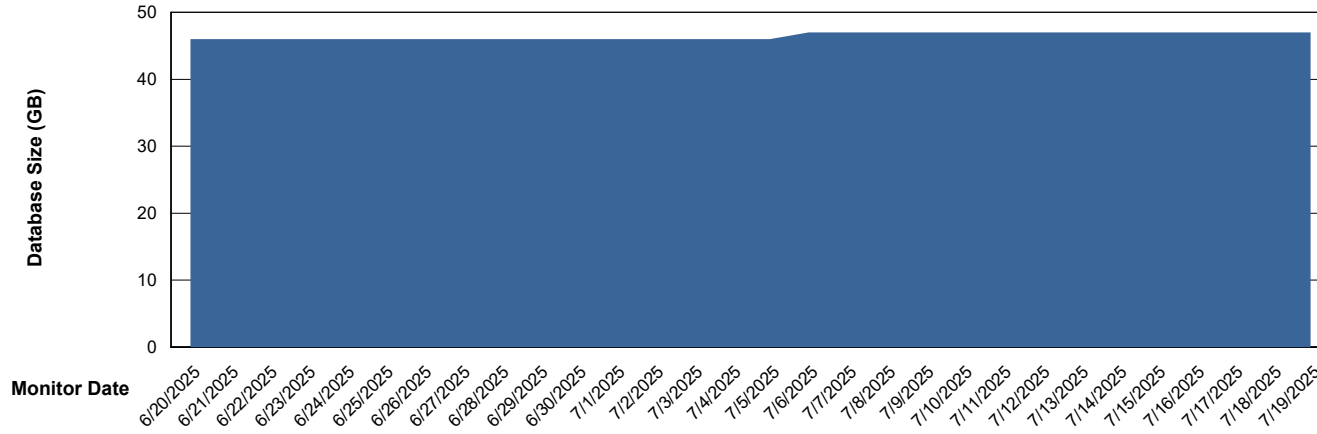

DATABASE SIZE HUE_PRD_S-ORABI2024_ABS1

Database growth over last month