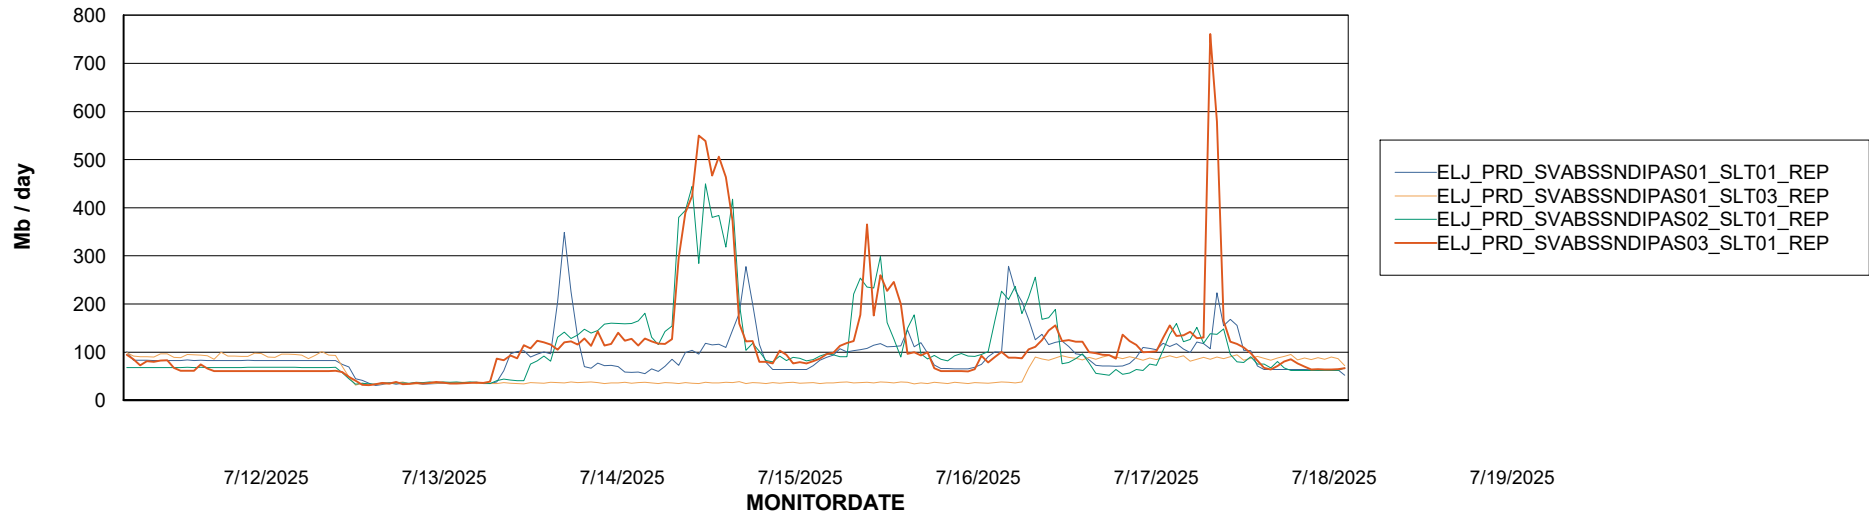

ABSSolute Application ReportServer Services

Avg memory used per ReportServer Service