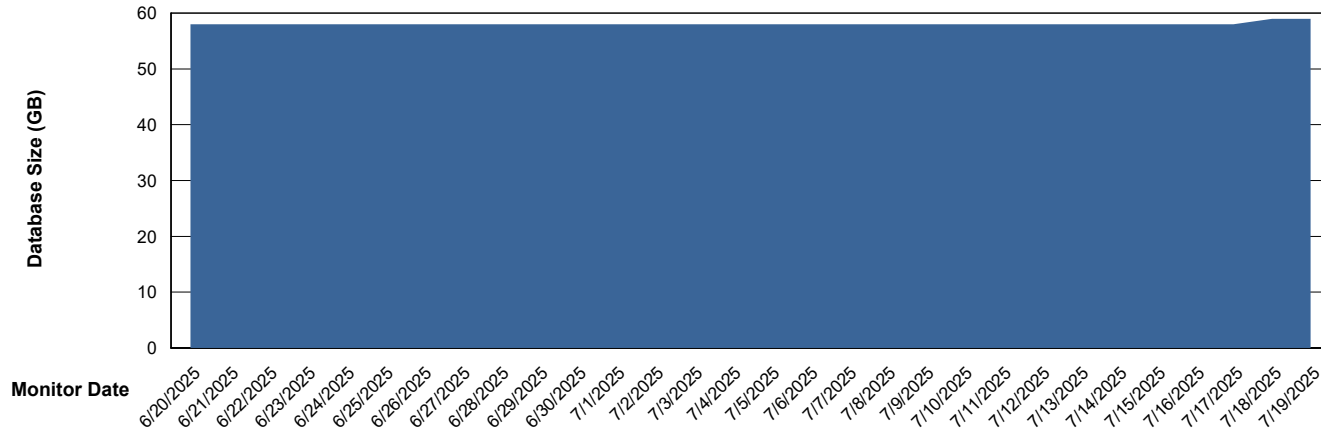

# Weekly SLA Customer Report

Customer ELJ Production  
Database ID 72

DATABASE SIZE ELJ\_PRD\_FRASEQXPRDDB01\_ABS1

### Database growth over last month

DATABASE SIZE ELJ\_PRD\_FRASEQXPRDDB03\_ABS1

### Database growth over last month