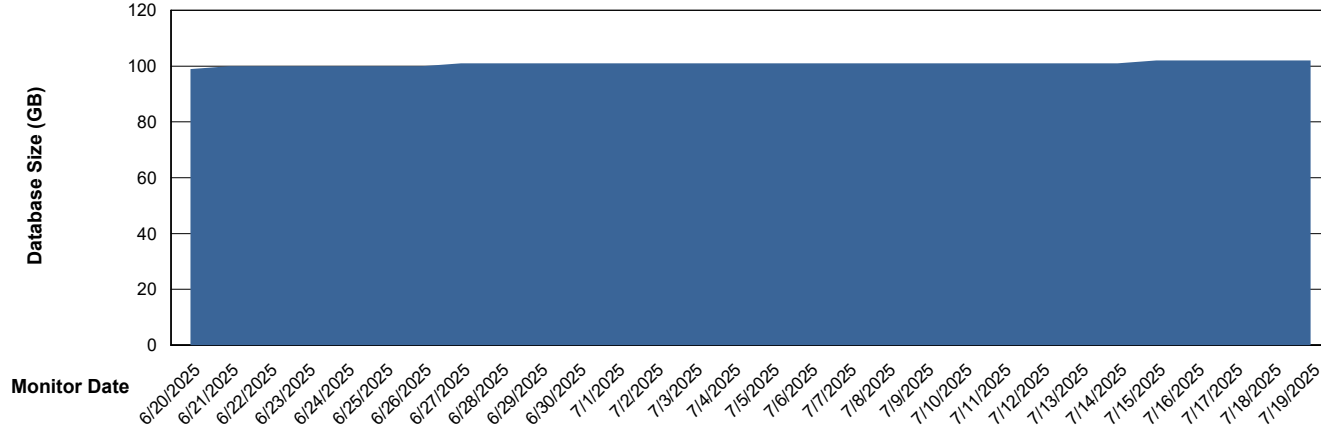

DATABASE SIZE ELJ_PRD_FRASEQXPRDDB01_ABS1

Database growth over last month