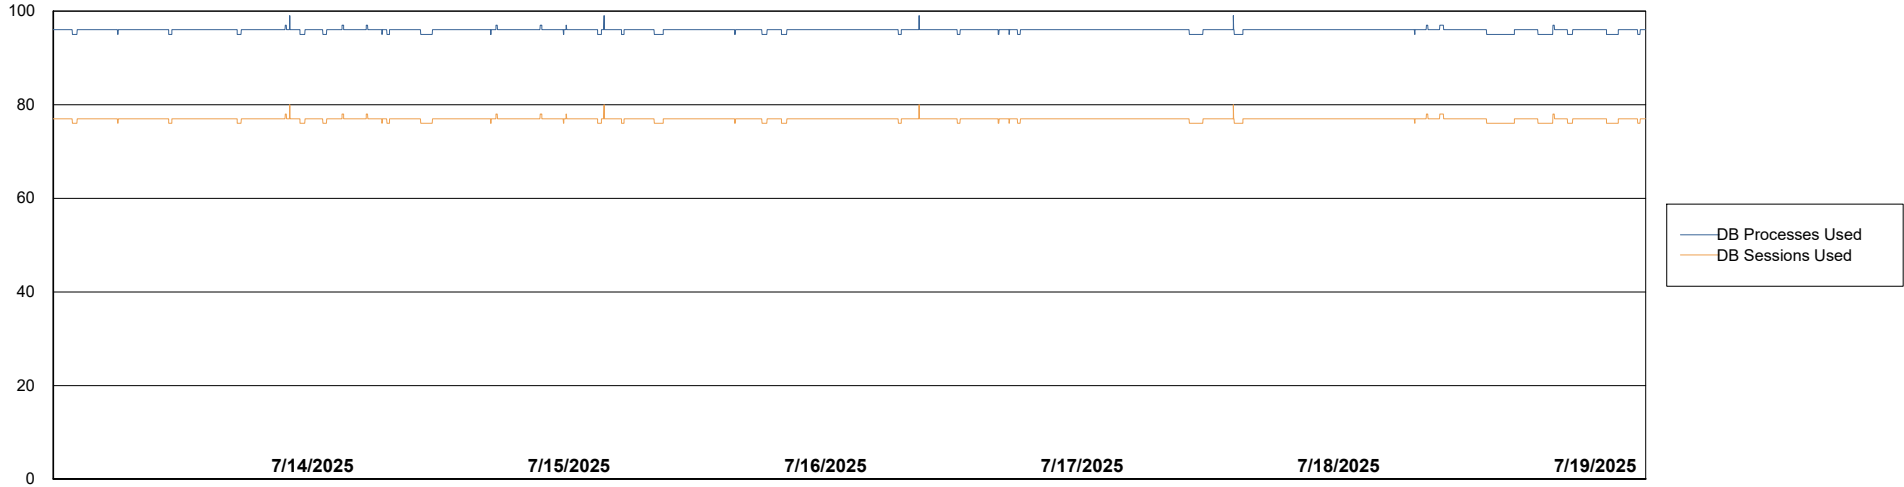

# Weekly SLA Customer Report

Customer ELJ Production  
Database ID 72

Database Performance ELJ\_PRD\_FRASEQXPRDDB02\_HSBABS1

DB Processes Max 0  
DB Processes Max 1,000