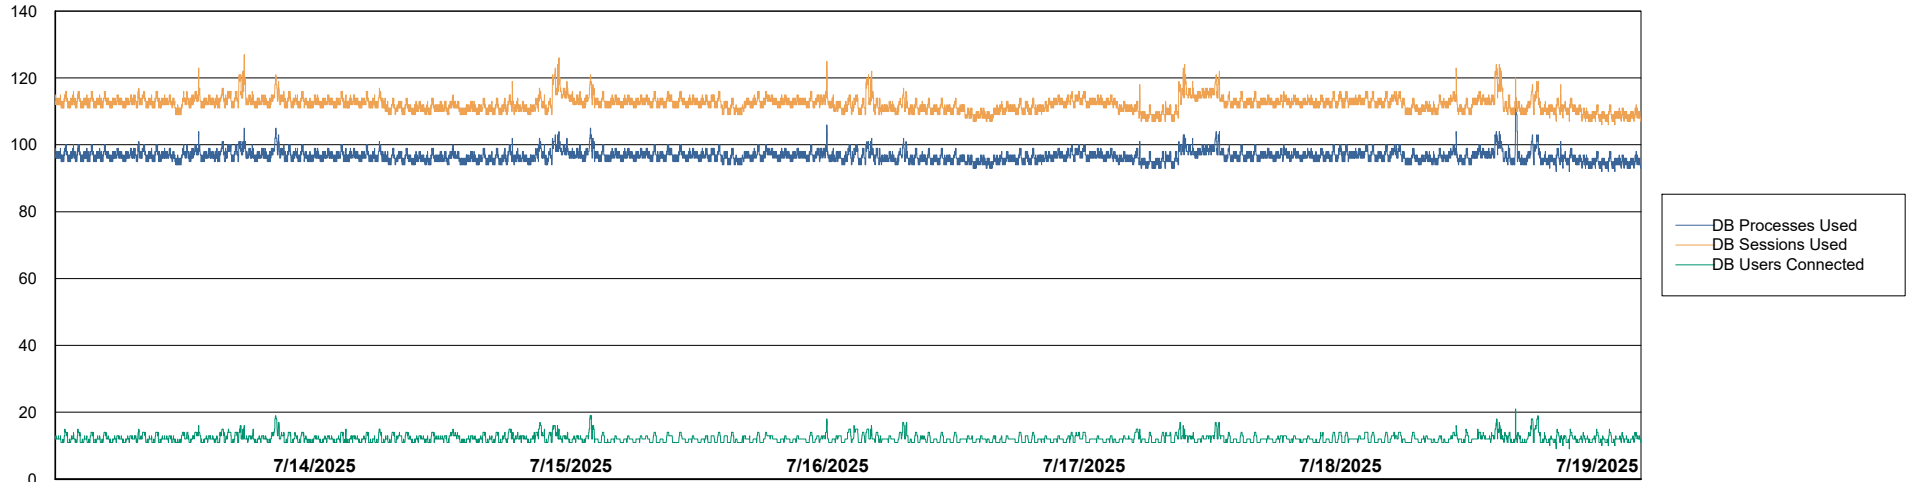

Database Performance ELJ_PRD_FRASEQXPRDDB03_ABS1