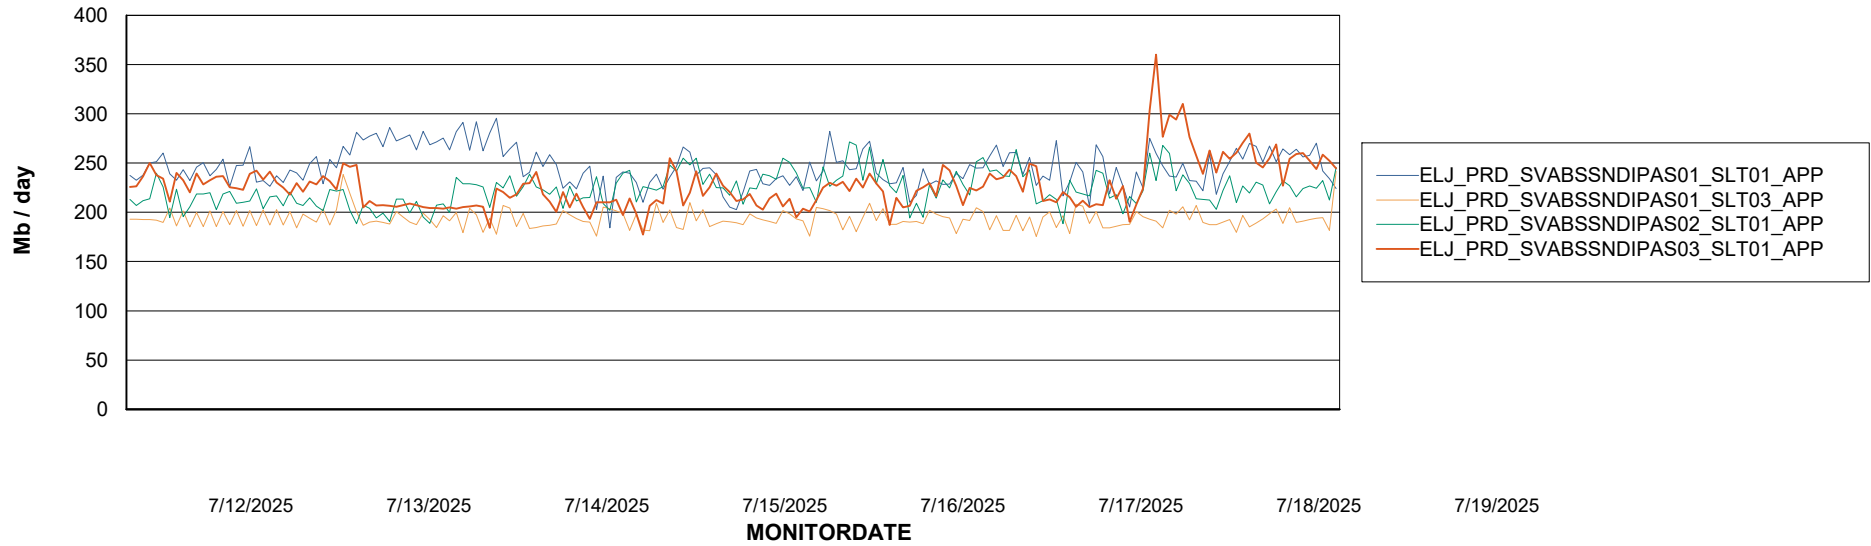

ABSSolute Application Server Services

Avg memory used per ABS Server Service