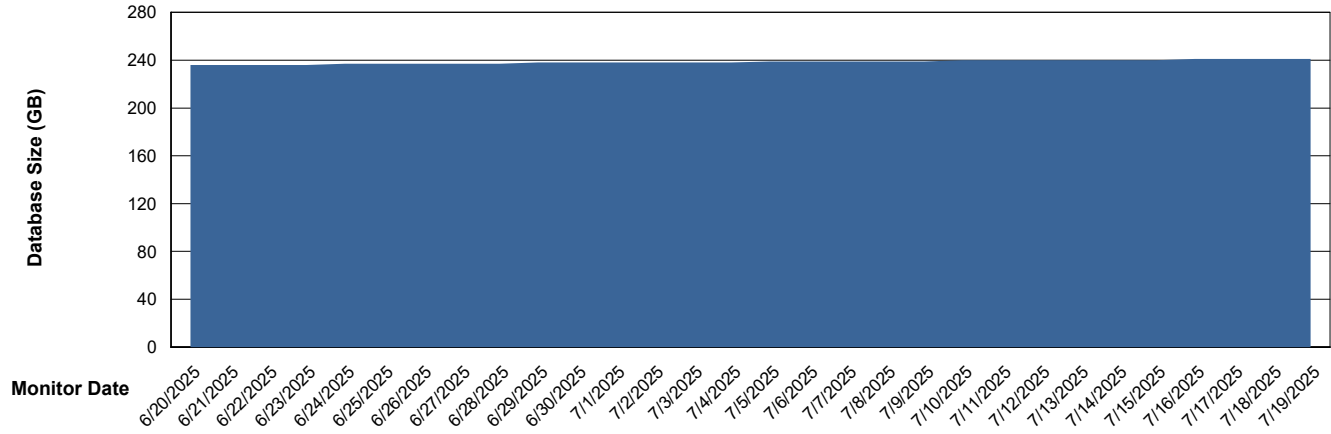

DATABASE SIZE ELI_PRD_FRASEQXPRDDB04-BI_ABS1

Database growth over last month