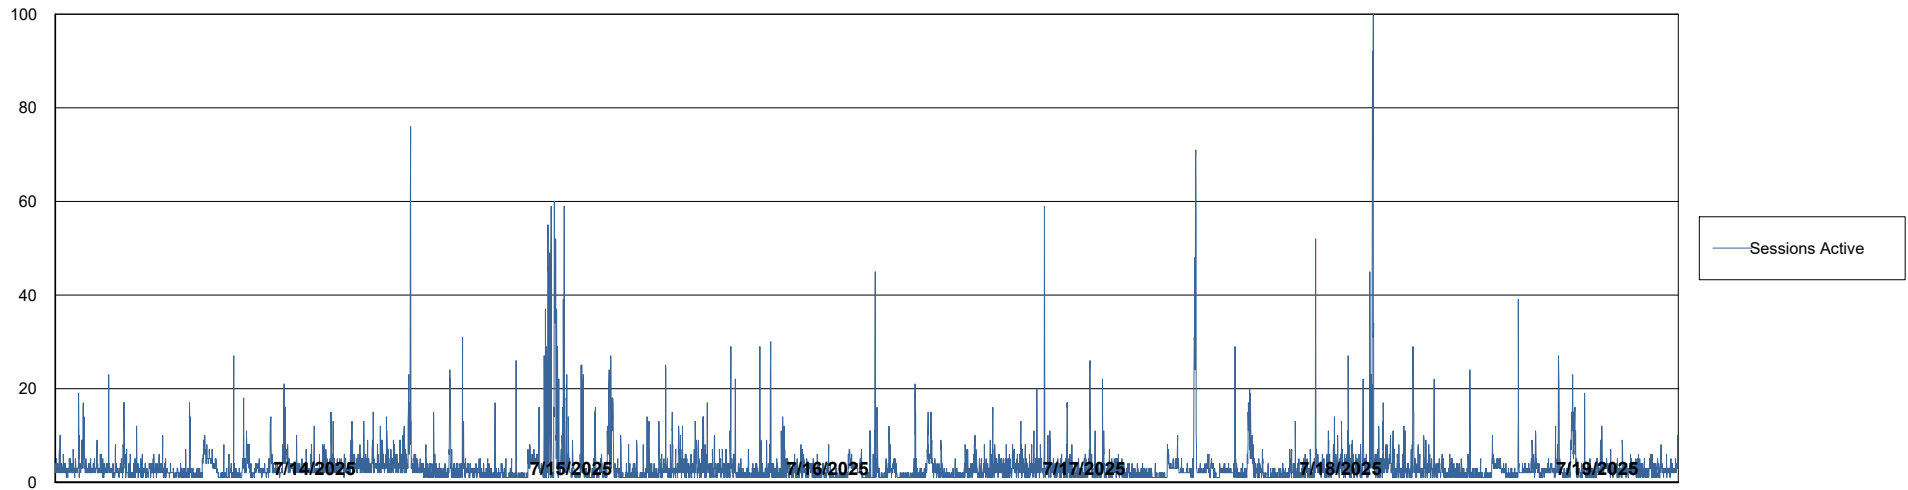

Weekly SLA Customer Report

Customer ELI_Production
Database ID 62

Database Performance ELI_PRD_FRASEQXPRDDB04-BI_ABS1

Weekly SLA Customer Report

Customer ELI_Production
Database ID 62

Database Performance ELI_PRD_FRASINTPRDDB01_ABS1