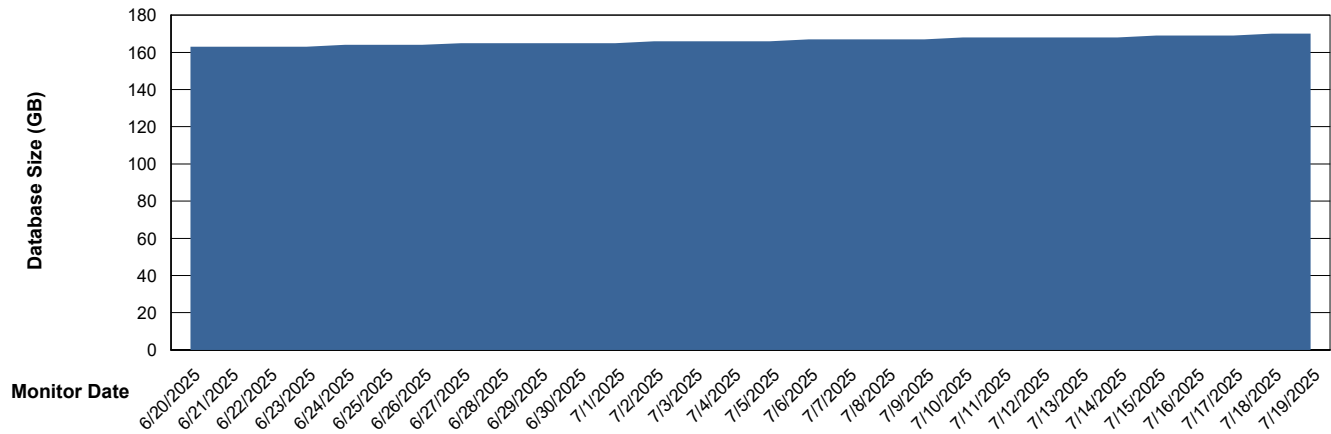

DATABASE SIZE ELI_PRD_FRASINTPRDDB01_ABS1

Database growth over last month