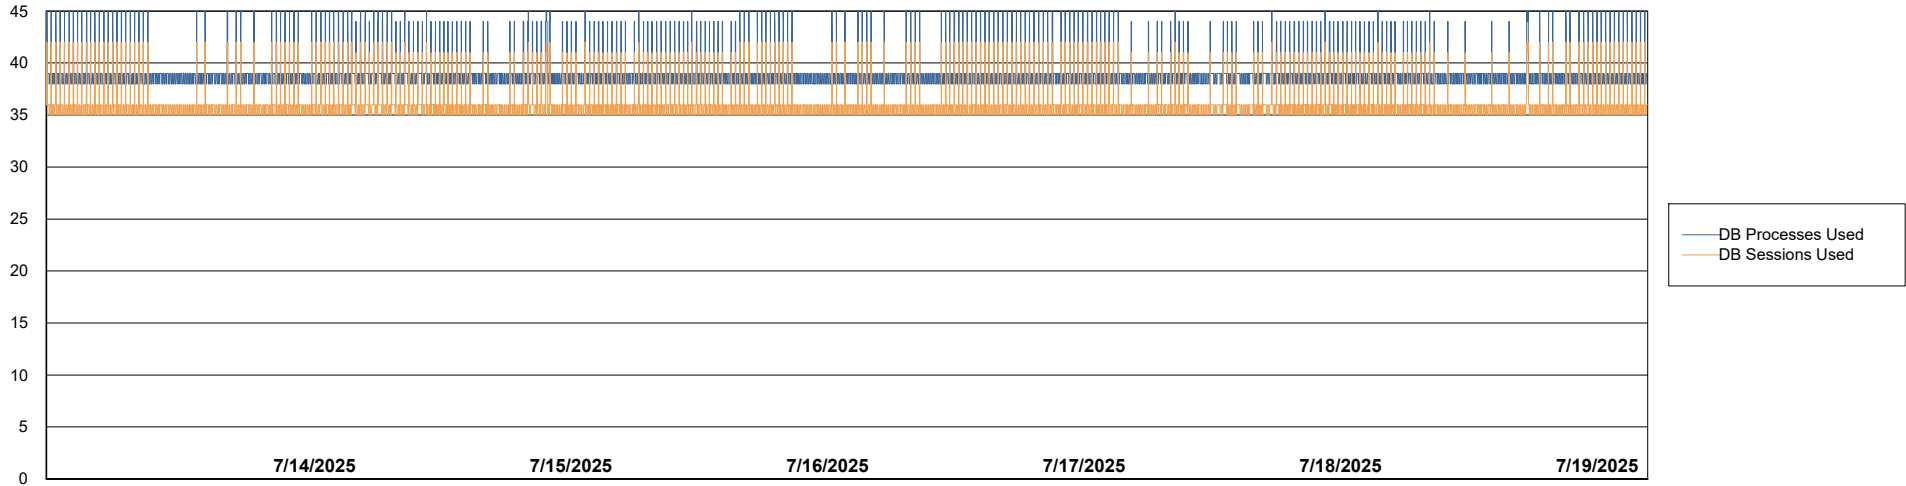

Database Performance ELI_PRD_FRASINTQUADB01_HSBABS1

DB Processes Max 1,000