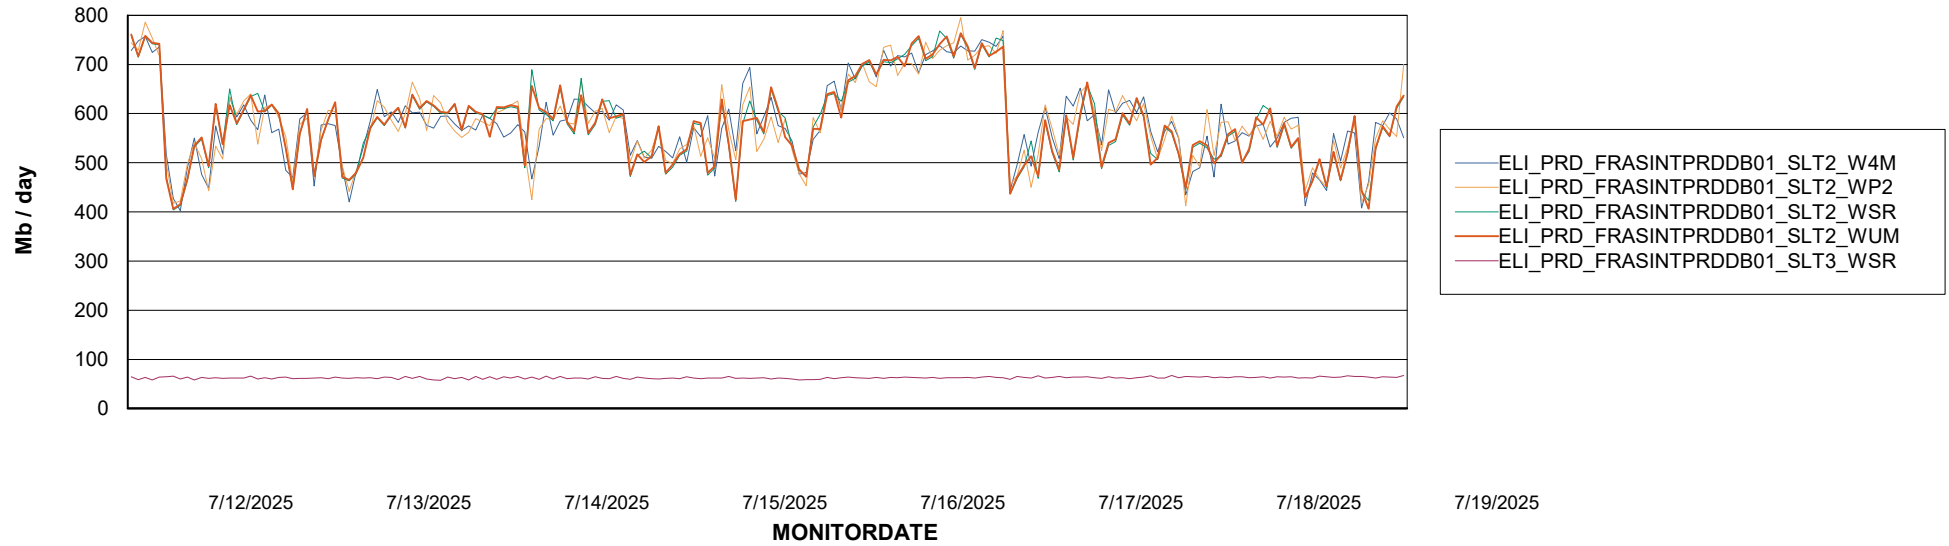

ABSolute Web Component Services

Avg memory used per ABS Web component