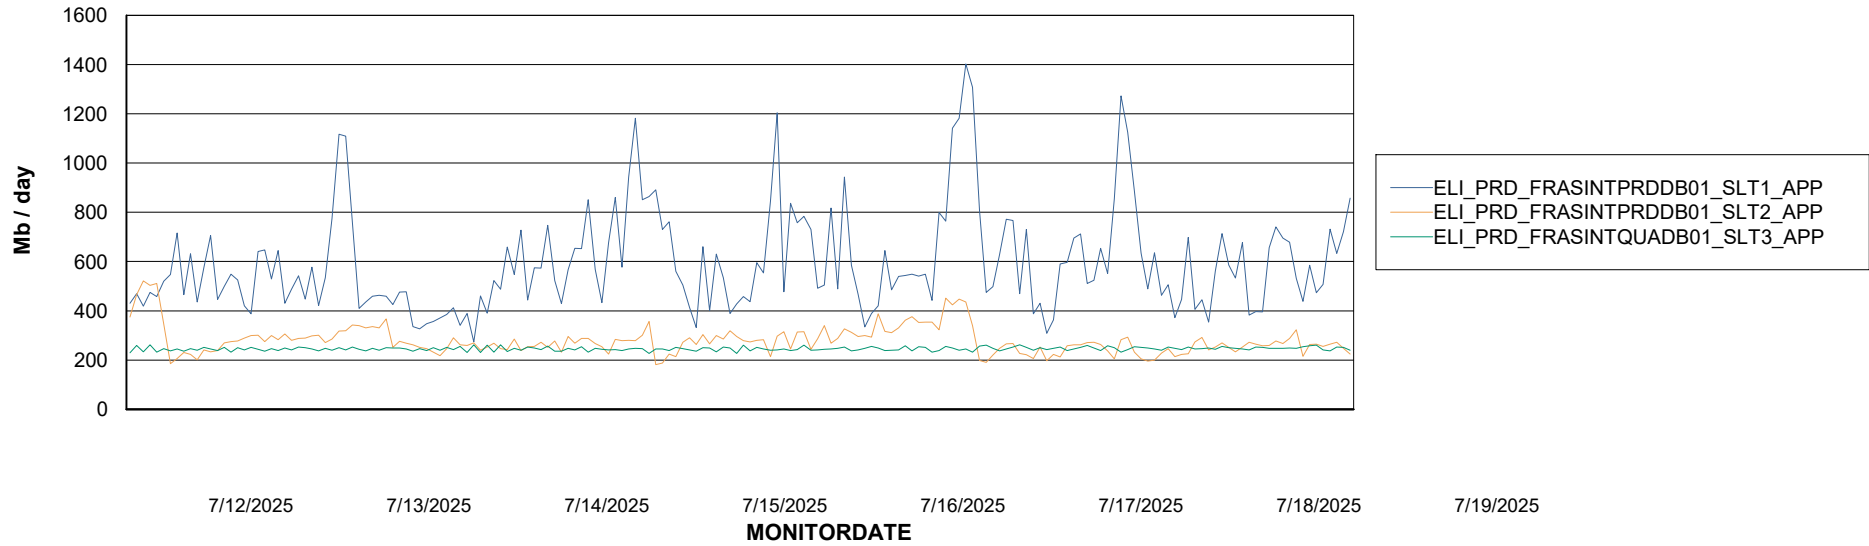

ABSSolute Application Server Services

Avg memory used per ABS Server Service