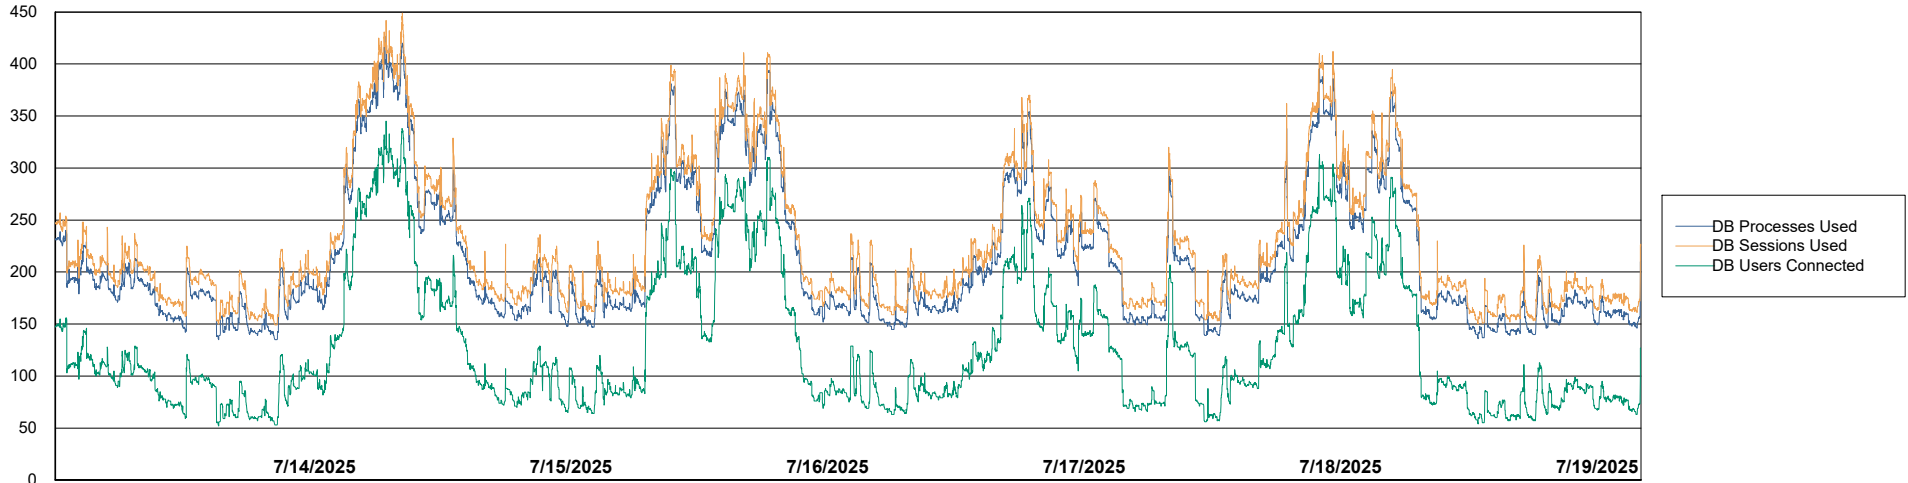

Weekly SLA Customer Report

Customer ELI_Production
Database ID 62

Database Performance ELI_PRD_FRASEQXPRDDB04-BI_ABS1

Weekly SLA Customer Report

Customer ELI_Production
Database ID 62

Database Performance ELI_PRD_FRASINTPRDDB01_ABS1