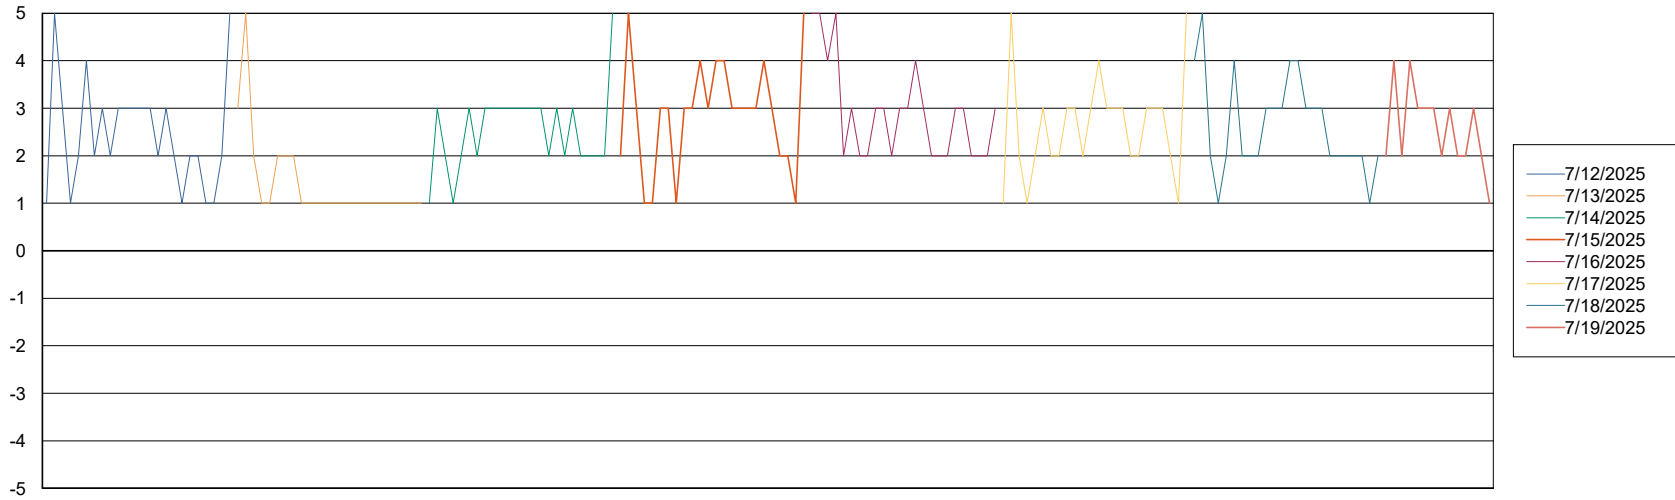

Standby Database Health ELI_Production

Recovery lag for last 7 days