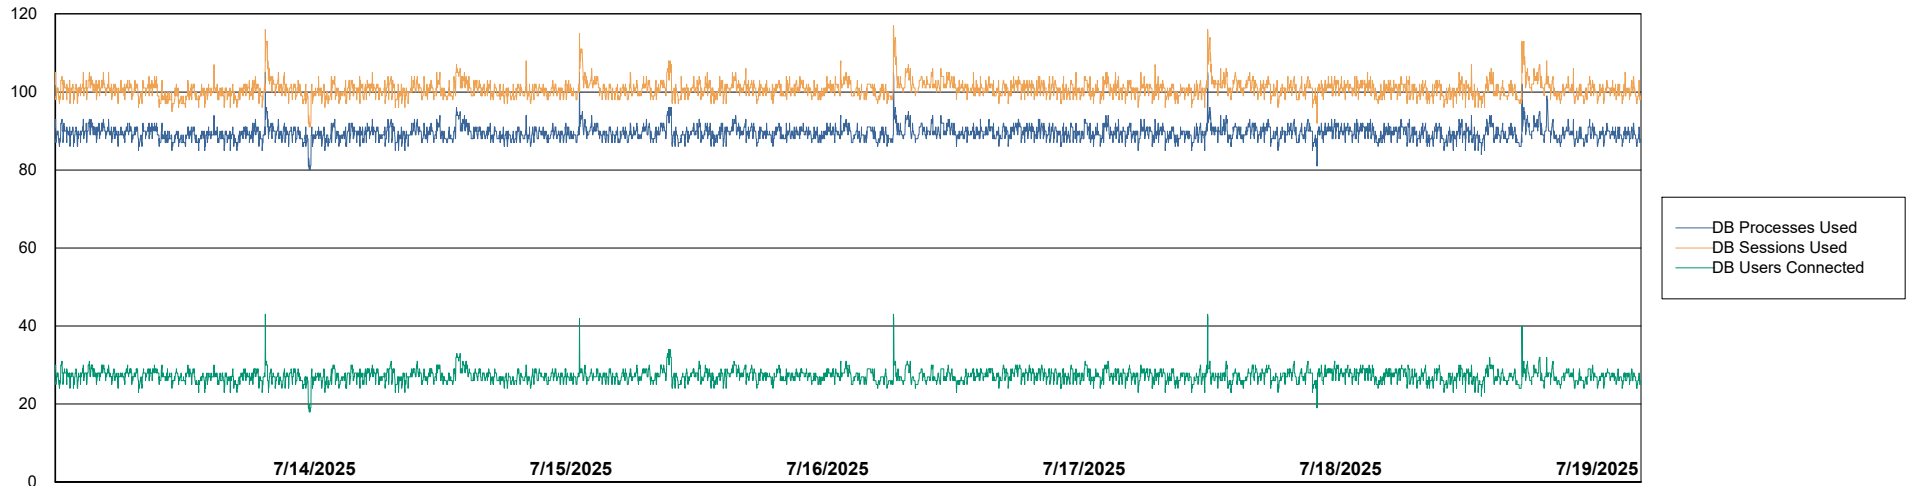

Weekly SLA Customer Report

Customer ECL_Production
Database ID 156

Database Performance ECL_PRD_ECLABS_ABS1

Weekly SLA Customer Report

Customer ECL_Production
Database ID 156

Database Performance ECL_PRD_ECL-ABS-BI_ABS1