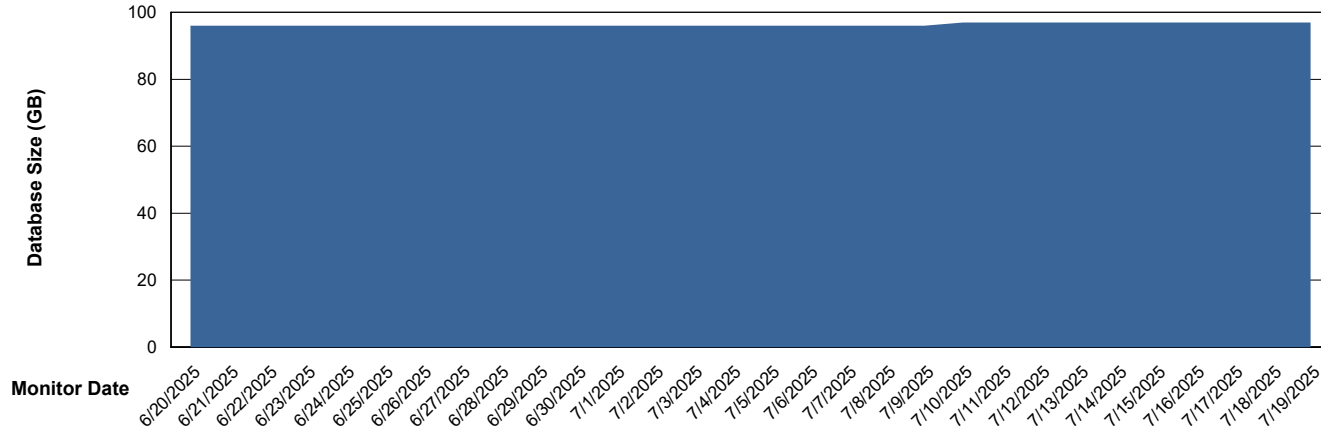

Weekly SLA Customer Report

Customer ECL_Production
Database ID 156

Database Performance ECL_PRD_ECLABS-TEST_HSBABS1

DB Processes Max 1,000

Weekly SLA Customer Report

Customer ECL_Production
Database ID 156

DATABASE SIZE ECL_PRD_ECLABS_ABS1

Database growth over last month

DATABASE SIZE ECL_PRD_ECL-ABS-BI_ABS1

Database growth over last month

Weekly SLA Customer Report

Customer ECL_Production
 Database ID 156

Database Tablespace ECL_PRD_ECLABS_ABS1