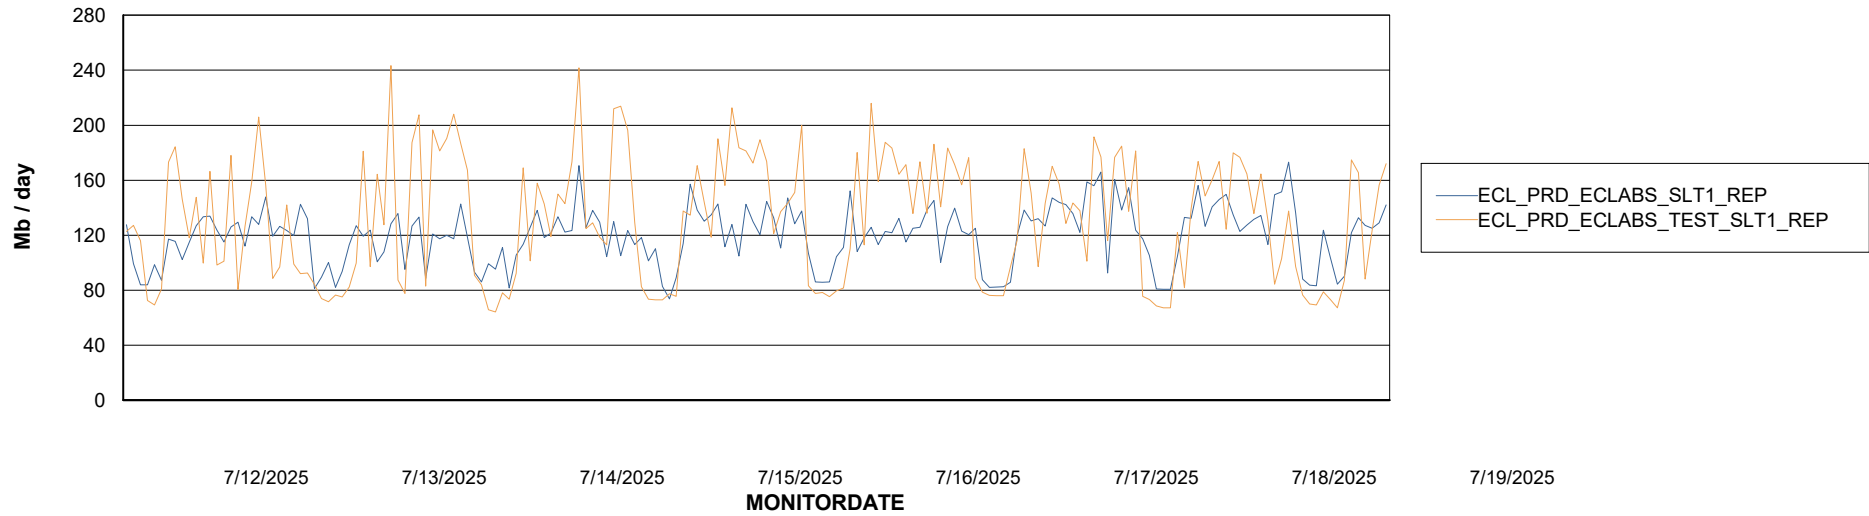

Avg memory used per ABS Server Service

Avg users per day per ABS server

Weekly SLA Customer Report

Customer ECL_Production
Database ID 156

ABSSolute Application ReportServer Services

Avg memory used per ReportServer Service