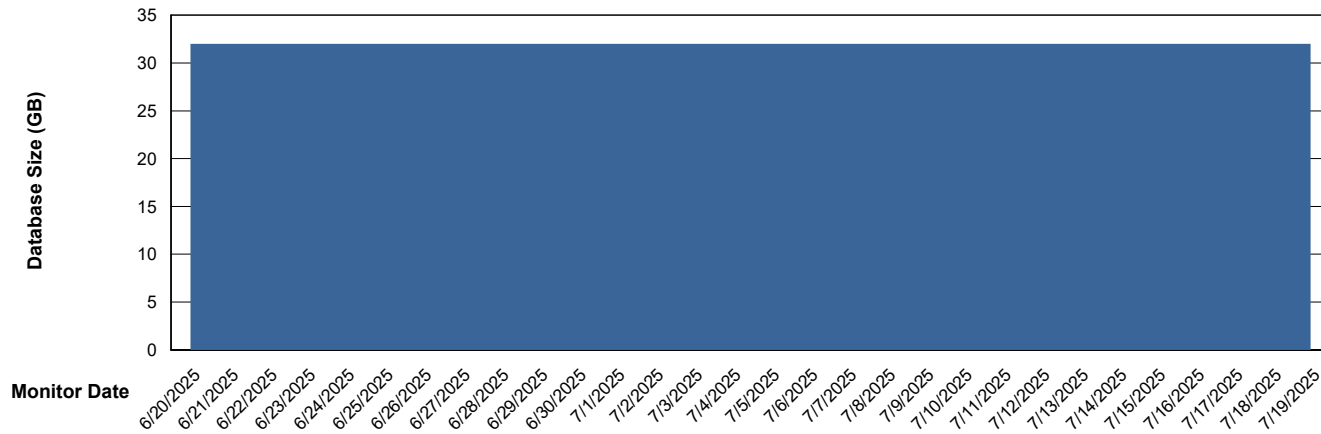

Weekly SLA Customer Report

Customer ECL_Production
Database ID 156

Database Performance ECL_PRD_ECLABS-TEST_HSBABS1

DB Processes Max 1,000

Weekly SLA Customer Report

Customer ECL_Production
Database ID 156

DATABASE SIZE ECL_PRD_ECLABS_ABS1

Database growth over last month

DATABASE SIZE ECL_PRD_ECL-ABS-BI_ABS1

Database growth over last month

Weekly SLA Customer Report

Customer ECL_Production
 Database ID 156

Database Tablespace ECL_PRD_ECLABS_ABS1