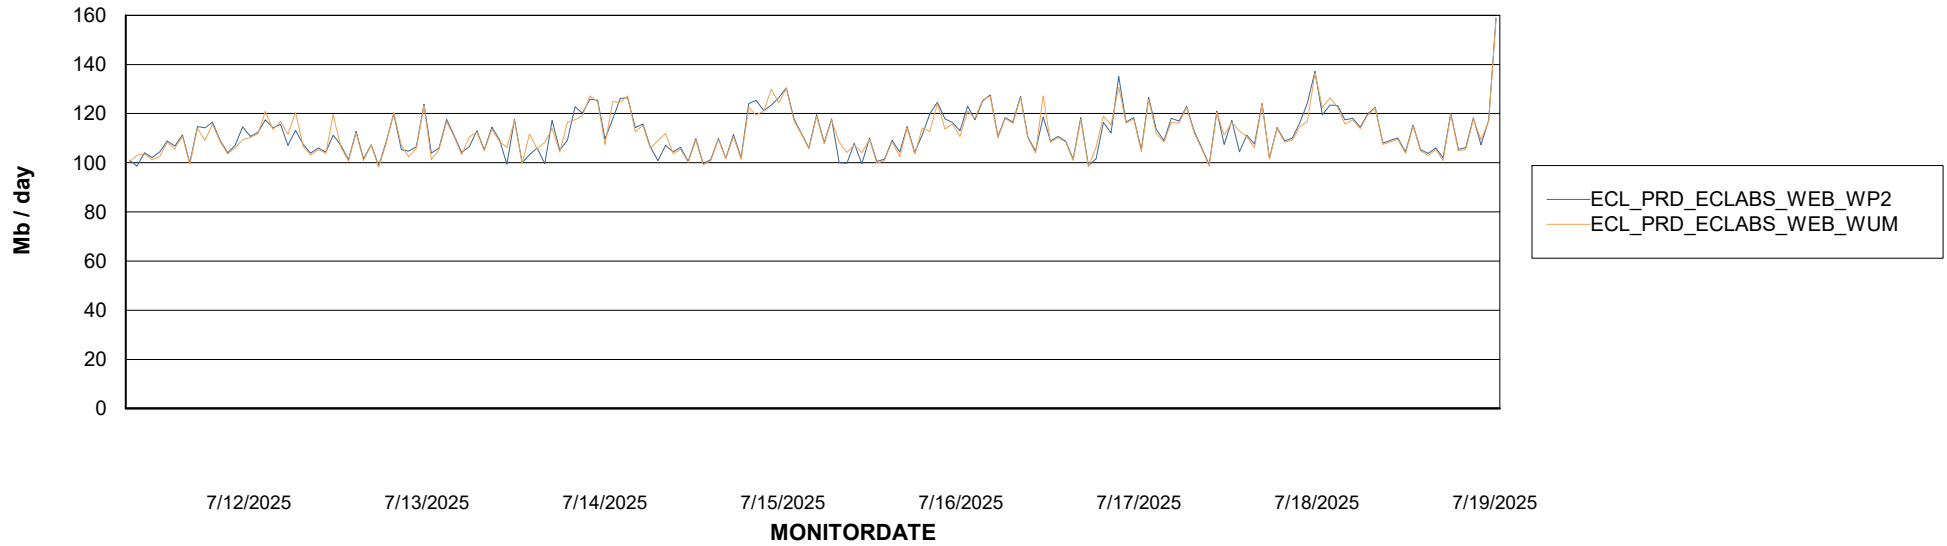

ABSSolute Web Component Services

Avg memory used per ABS Web component