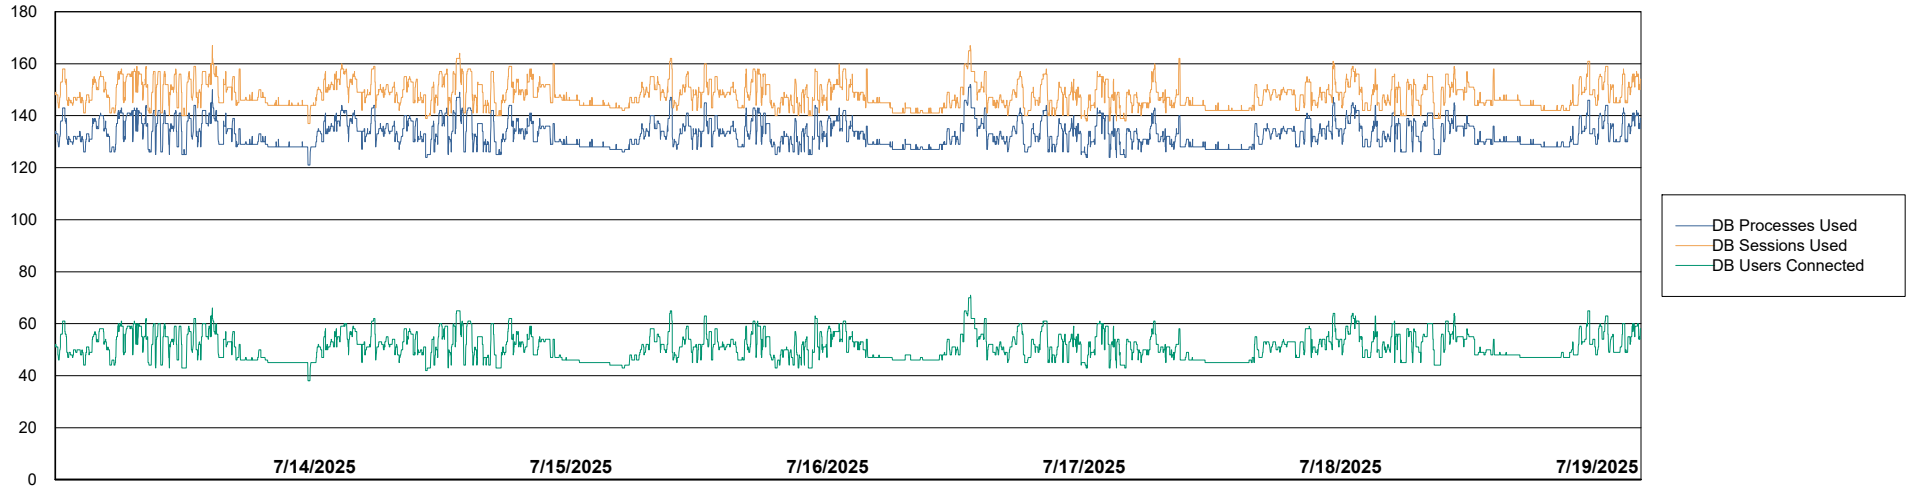

Weekly SLA Customer Report

Customer ECL_Production
Database ID 156

Database Performance ECL_PRD_ECLABS_ABS1

Weekly SLA Customer Report

Customer ECL_Production
Database ID 156

Database Performance ECL_PRD_ECL-ABS-BI_ABS1