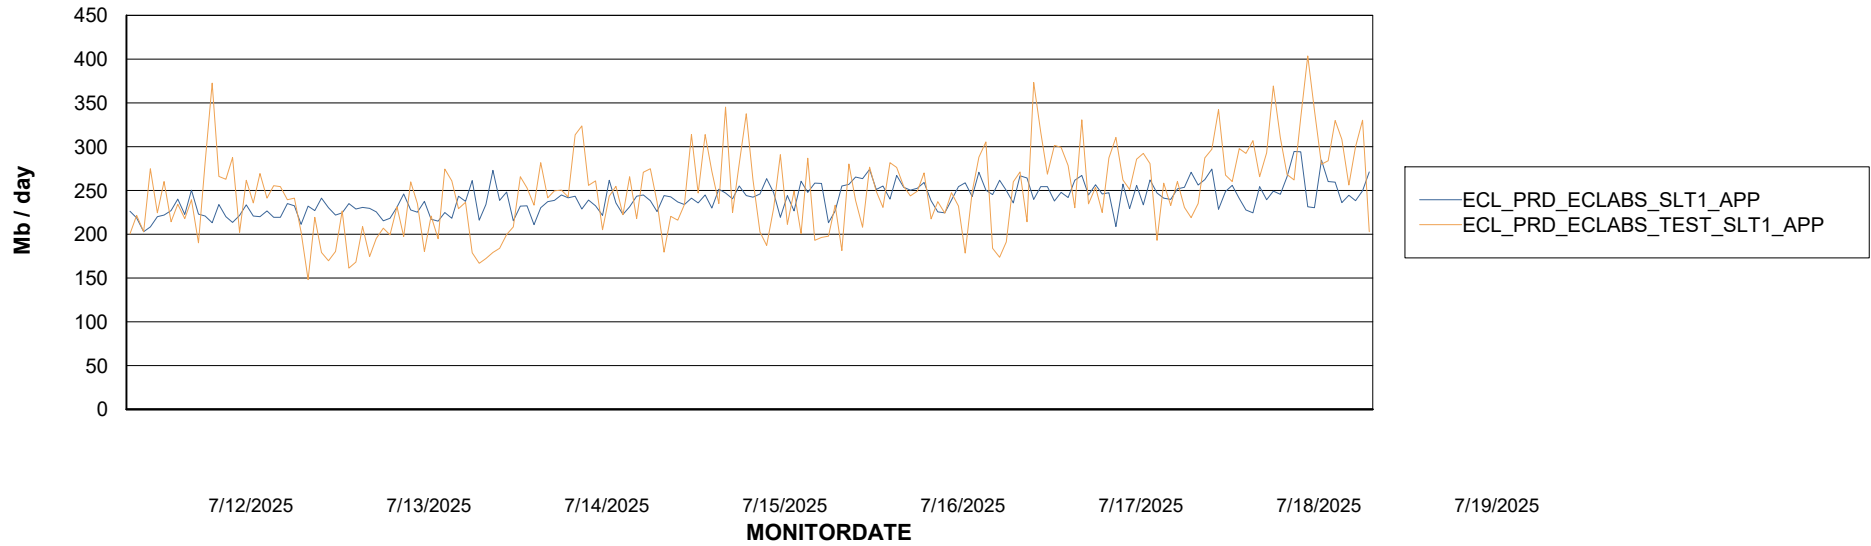

ABSSolute Application Server Services

Avg memory used per ABS Server Service