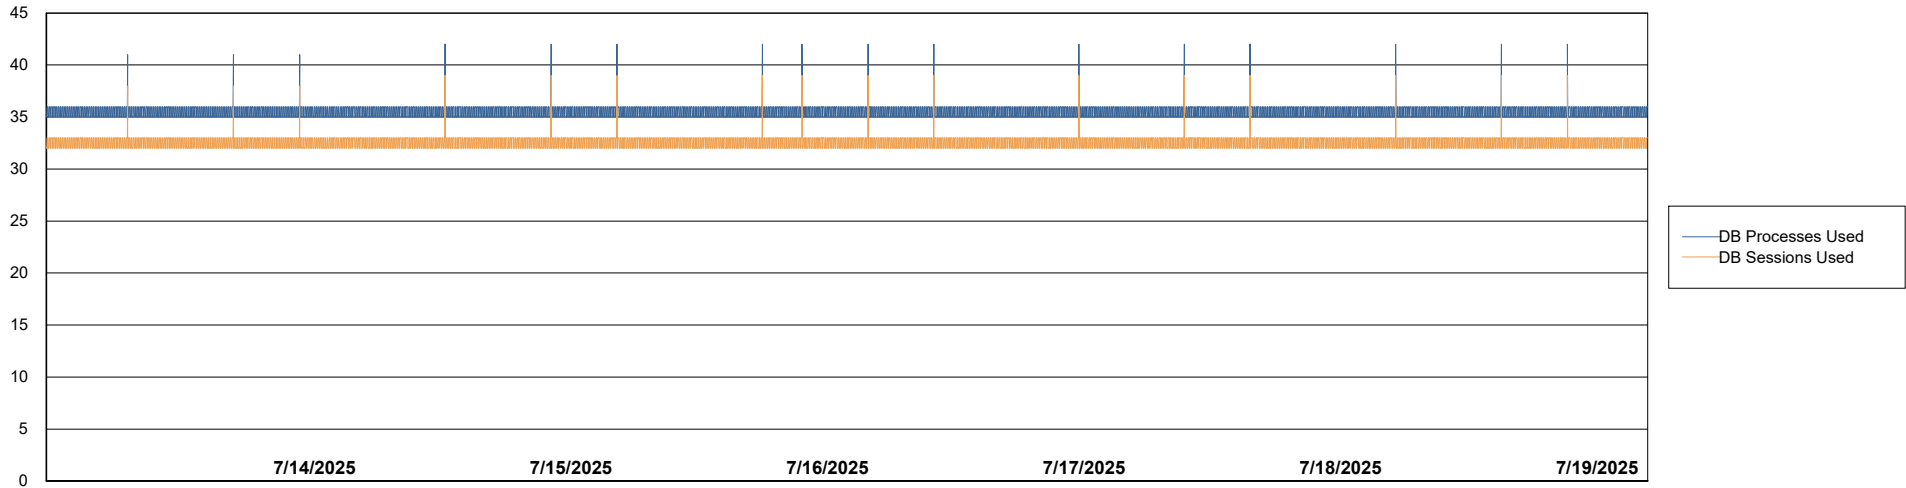

Database Performance ECL_PRD_ECLABS-TEST_HSBABS1

DB Processes Max 1,000