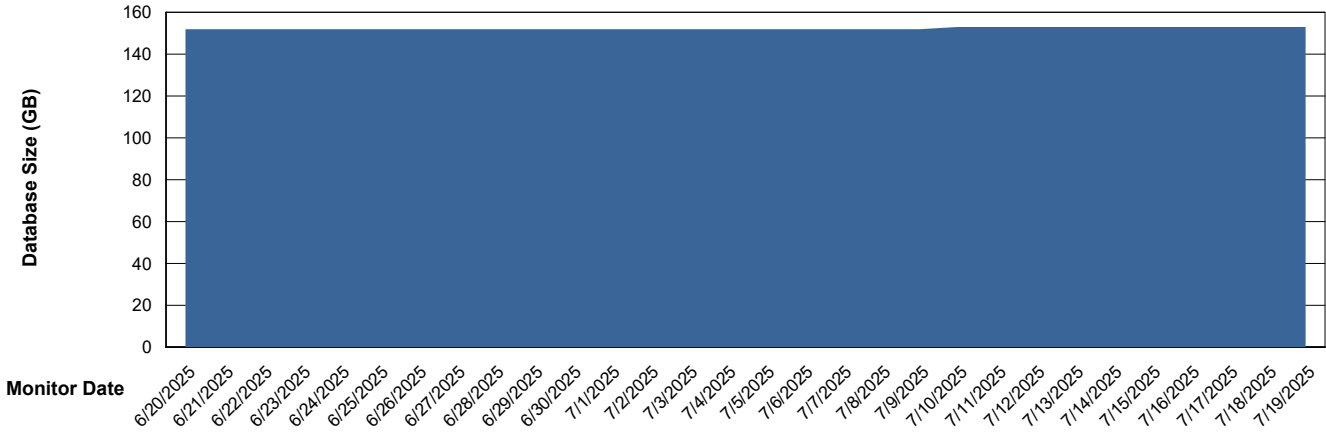

Database growth over last month

Database Tablespace DFD_PRD_DK-DC-SR-ABSDB_ABS1

Date	Tablespace Name	Filesize (Gb)	Usedsize (Gb)	Percentage free
7/19/2025	ABSDATA	101	45	55
	INDX	136	100	27
7/18/2025	ABSDATA	101	45	55
	INDX	136	100	27
7/17/2025	ABSDATA	101	45	55
	INDX	136	100	27
7/16/2025	ABSDATA	101	45	55
	INDX	136	100	27
7/15/2025	ABSDATA	101	45	55
	INDX	136	100	27
7/14/2025	ABSDATA	101	45	55
	INDX	136	99	27
7/13/2025	ABSDATA	101	45	55
	INDX	136	99	27