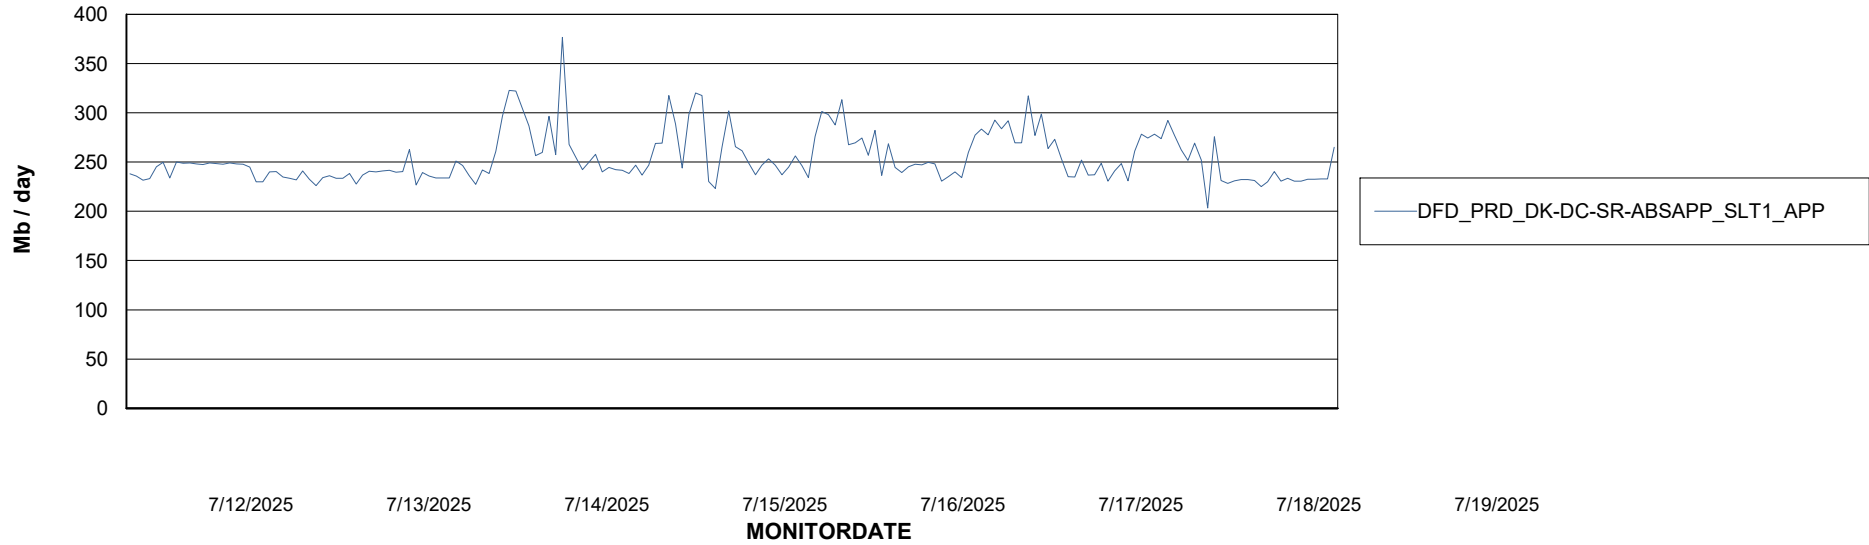

ABSSolute Application Server Services

Avg memory used per ABS Server Service