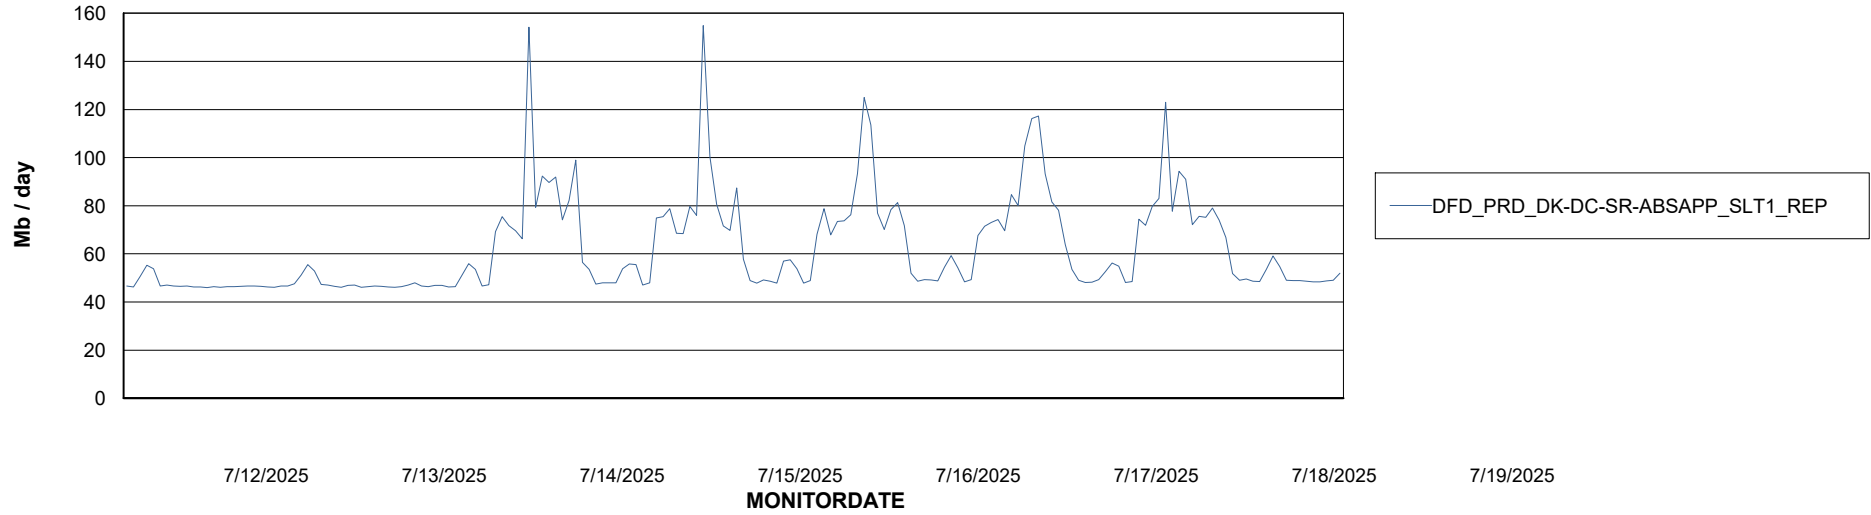

ABSSolute Application ReportServer Services

Avg memory used per ReportServer Service