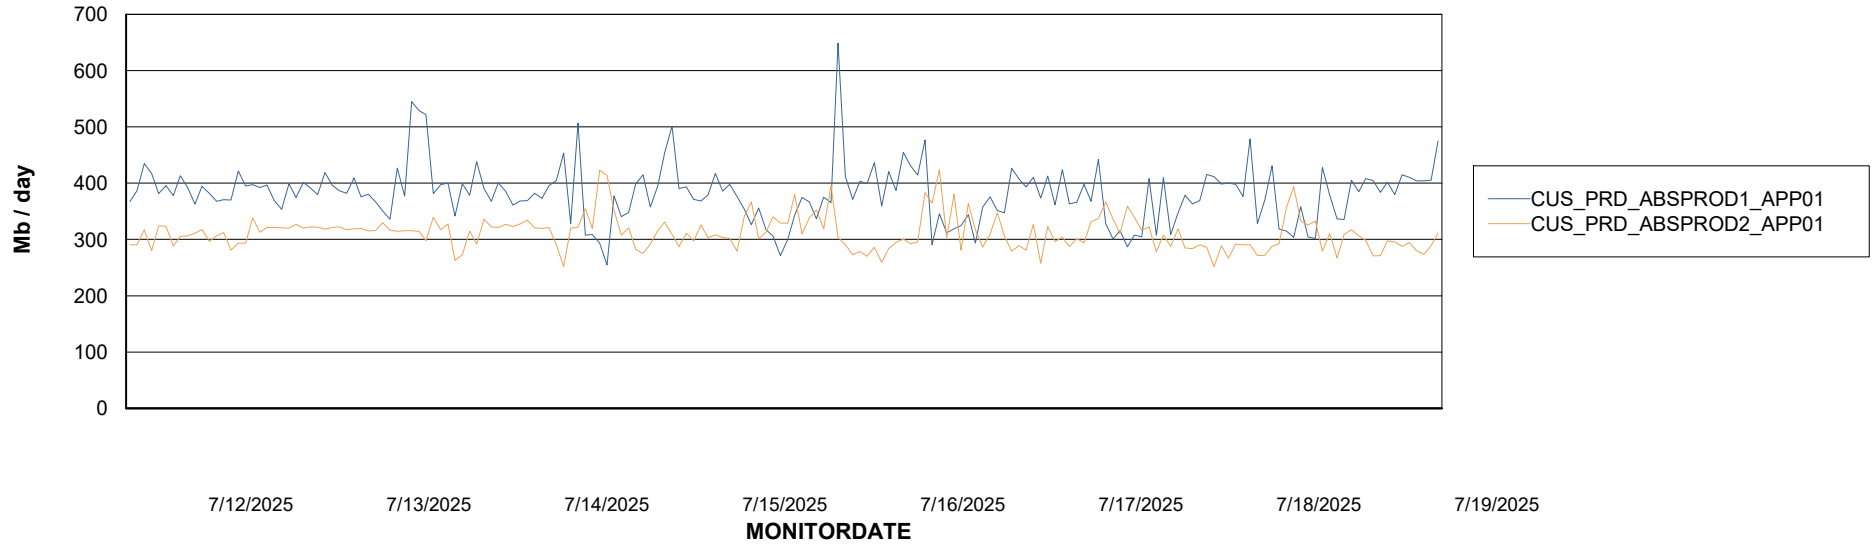

ABSSolute Application Server Services

Avg memory used per ABS Server Service