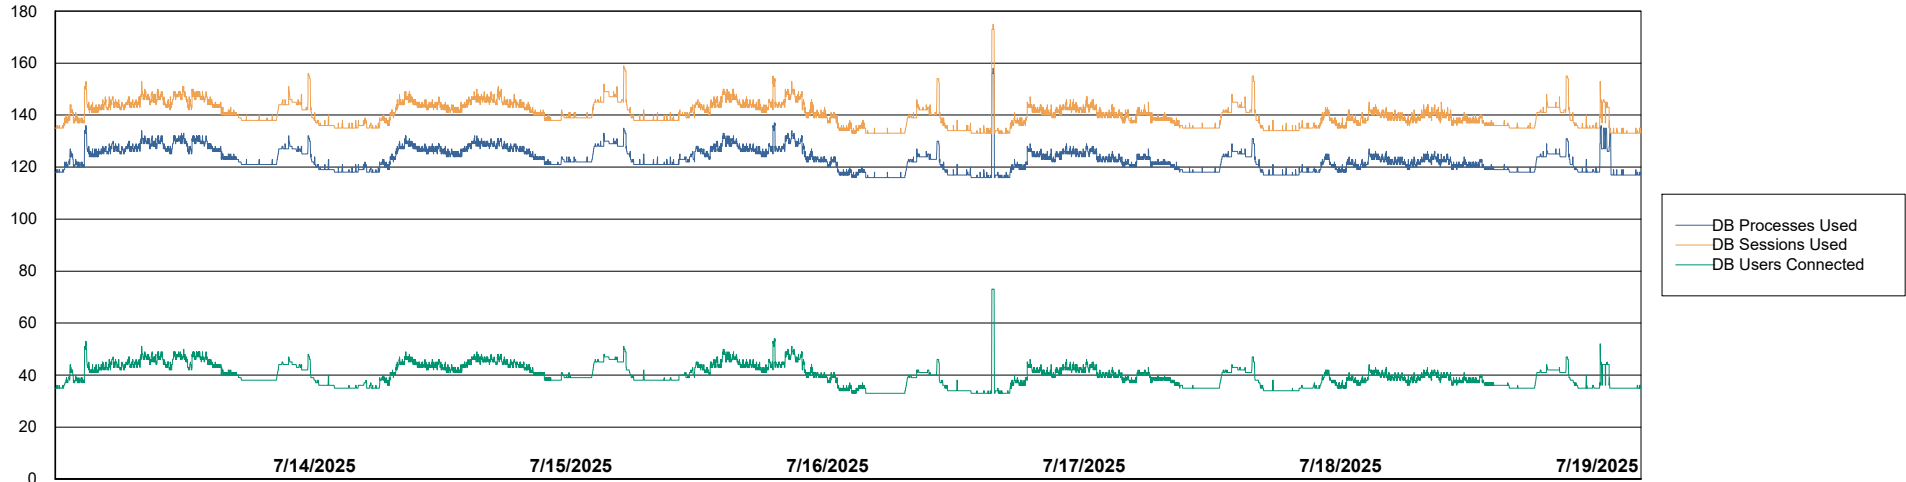

Database Performance CUS_PRD_ABSDB1_ABS1