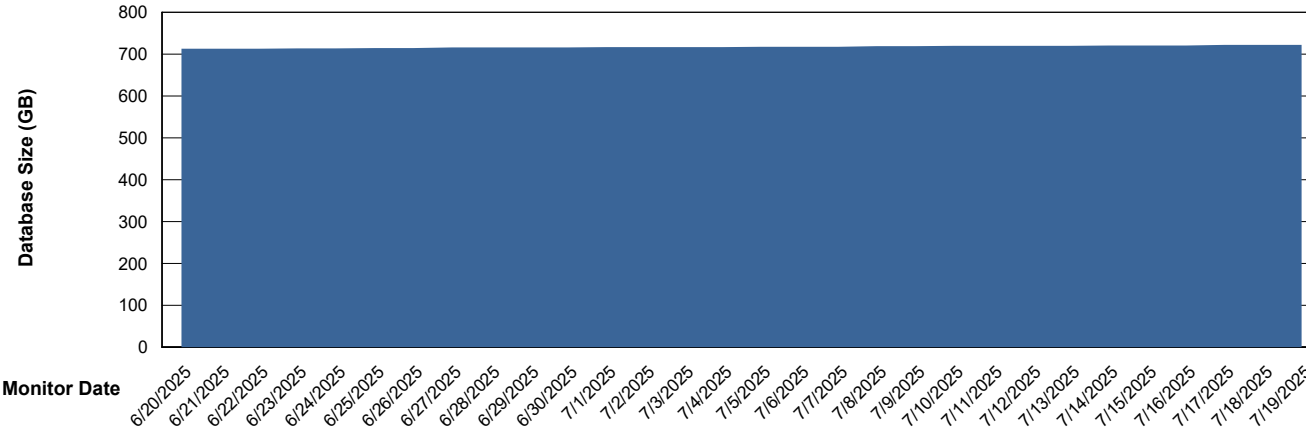

DB Processes Max 1,000

Weekly SLA Customer Report

Customer CUS_Production (24/7)
 Database ID 131

DATABASE SIZE CUS_PRD_ABSDB1_ABS1

Database growth over last month

Database Tablespace CUS_PRD_ABSDB1_ABS1

Date	Tablespace Name	Filesize (Gb)	Usedsize (Gb)	Percentage free
7/19/2025	ABSDATA	316	263	17
	INDX	528	443	16
7/18/2025	ABSDATA	316	263	17
	INDX	528	443	16
7/17/2025	ABSDATA	316	263	17
	INDX	528	443	16
7/16/2025	ABSDATA	316	263	17
	INDX	528	443	16
7/15/2025	ABSDATA	316	262	17
	INDX	528	443	16
7/14/2025	ABSDATA	316	262	17
	INDX	528	442	16
7/13/2025	ABSDATA	316	262	17
	INDX	528	442	16

Weekly SLA Customer Report

Customer CUS_Production (24/7)
Database ID 131

Standby Database Health CUS_Production (24/7)

Recovery lag for last 7 days

Weekly SLA Customer Report

Customer CUS_Production (24/7)
Database ID 131