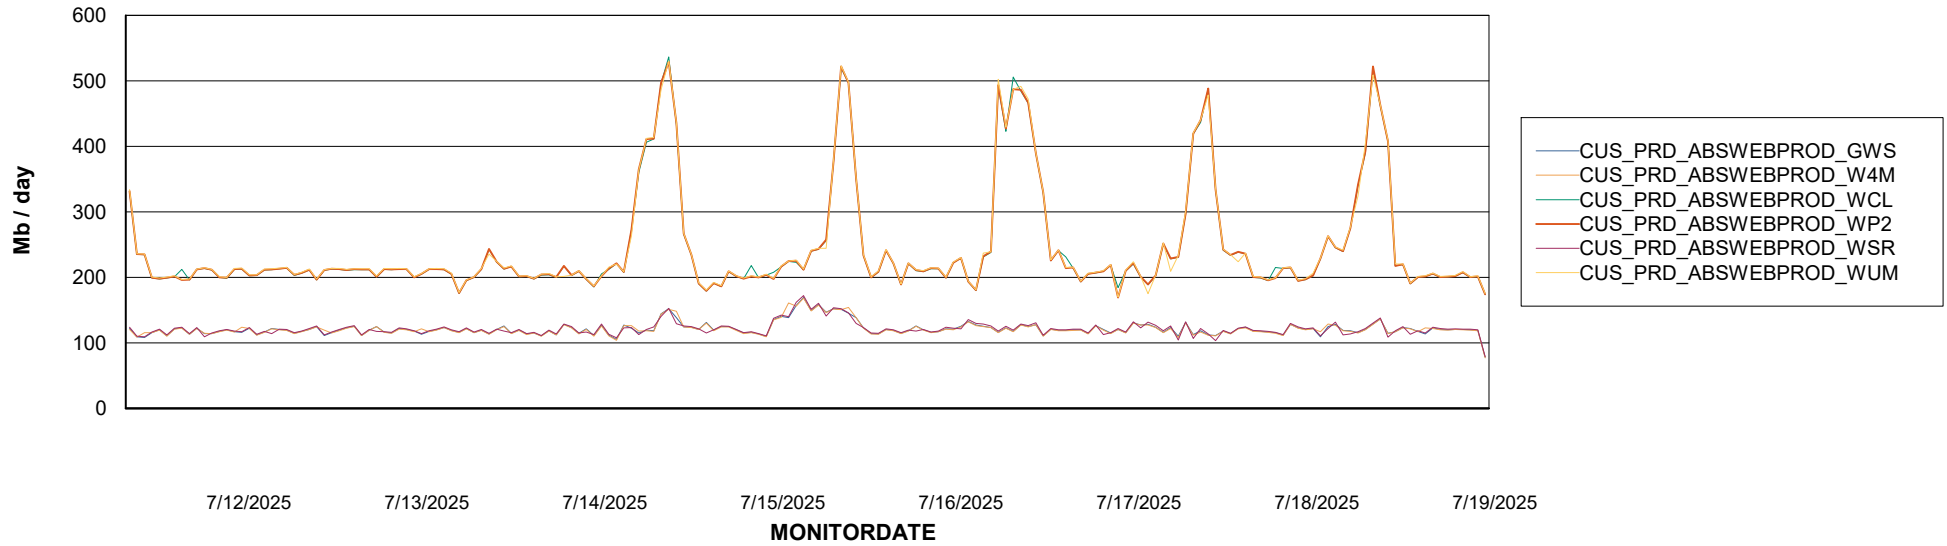

Avg memory used per ReportServer Service

Weekly SLA Customer Report

Customer CUS_Production (24/7)
Database ID 131

ABSSolute Web Component Services

Avg memory used per ABS Web component

Weekly SLA Customer Report