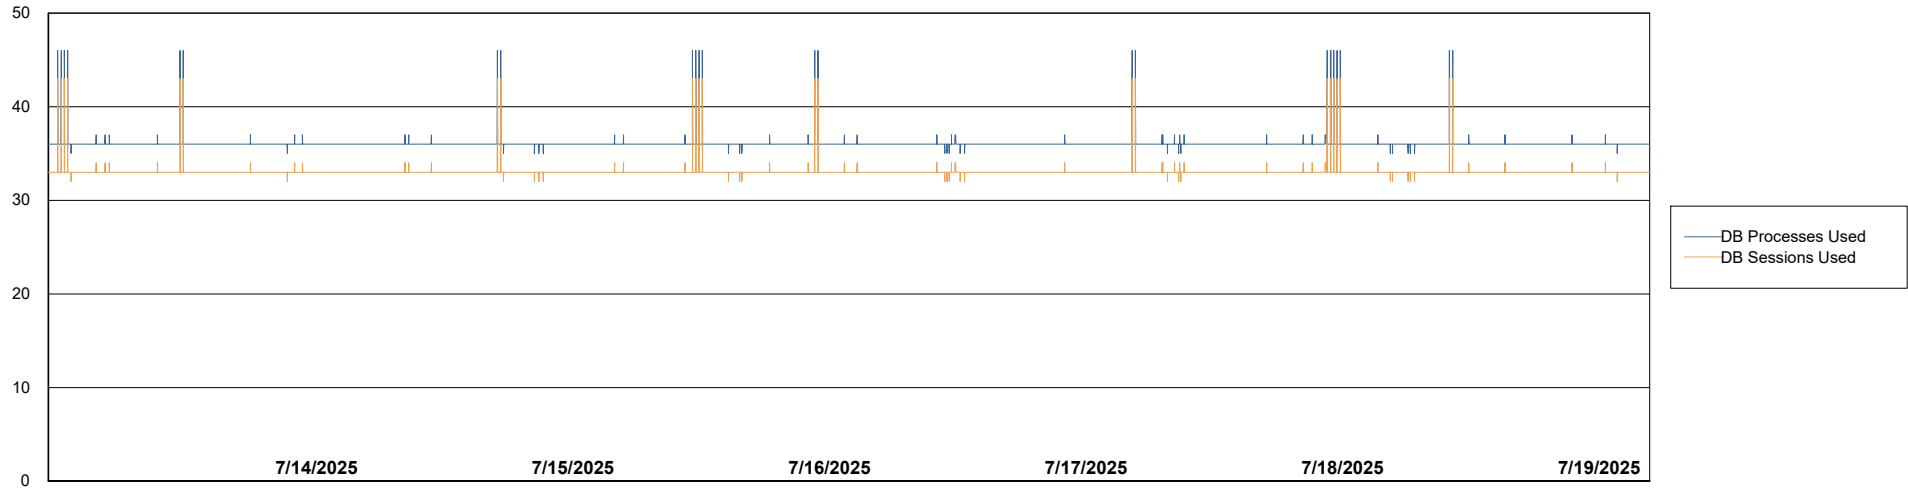

Database Performance CUS_PRD_ABSDB2_HSBABS1

DB Processes Max 1,000