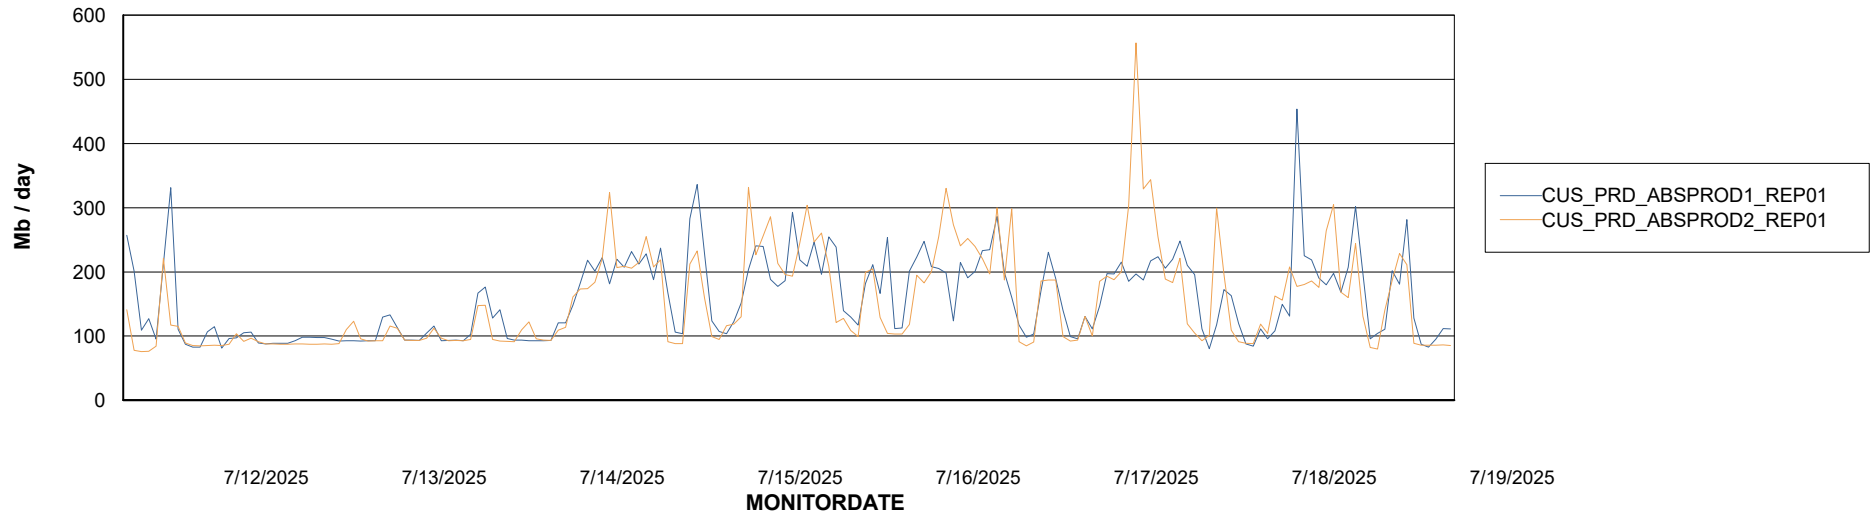

ABSSolute Application ReportServer Services

Avg memory used per ReportServer Service