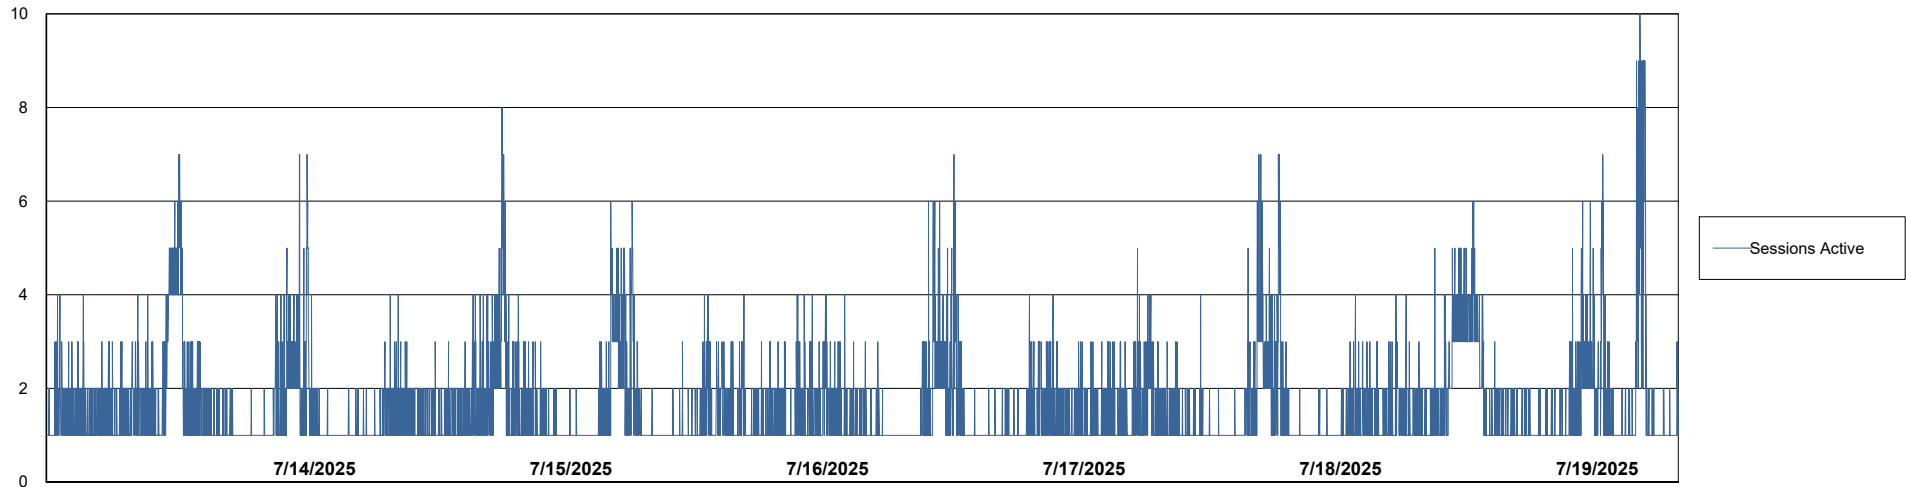

Database Performance CUS_PRD_ABSDB1_ABS1