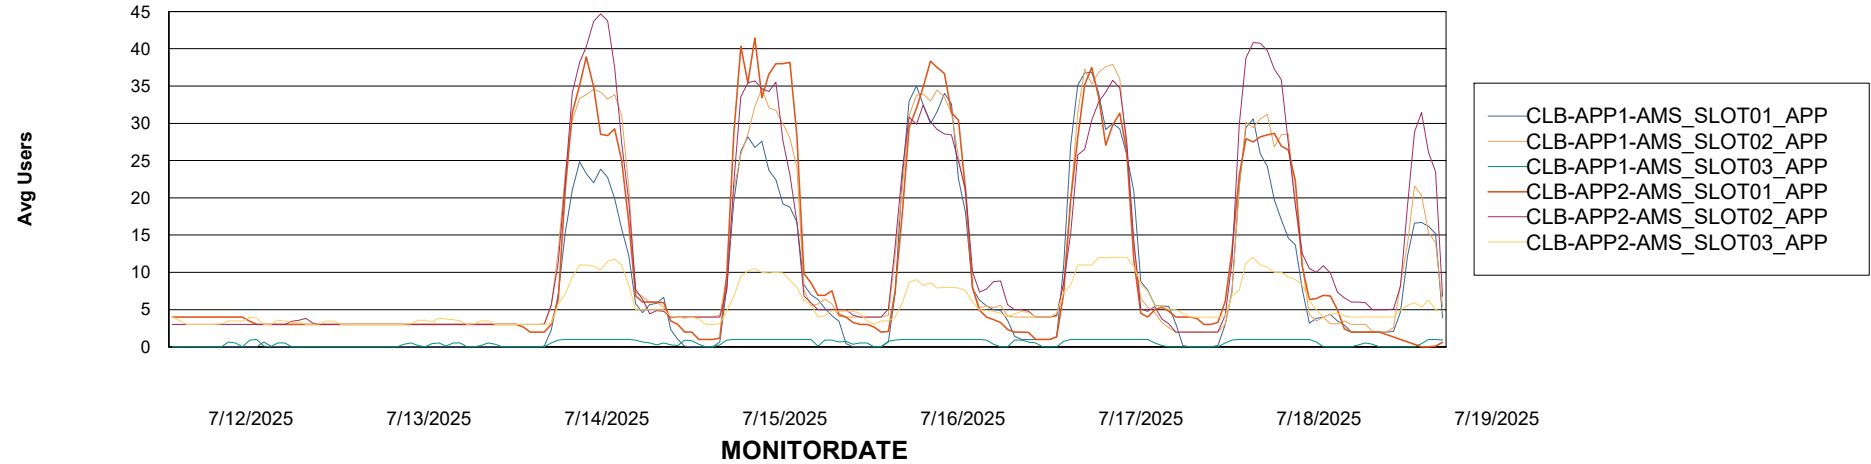

Avg users per day per ABS server