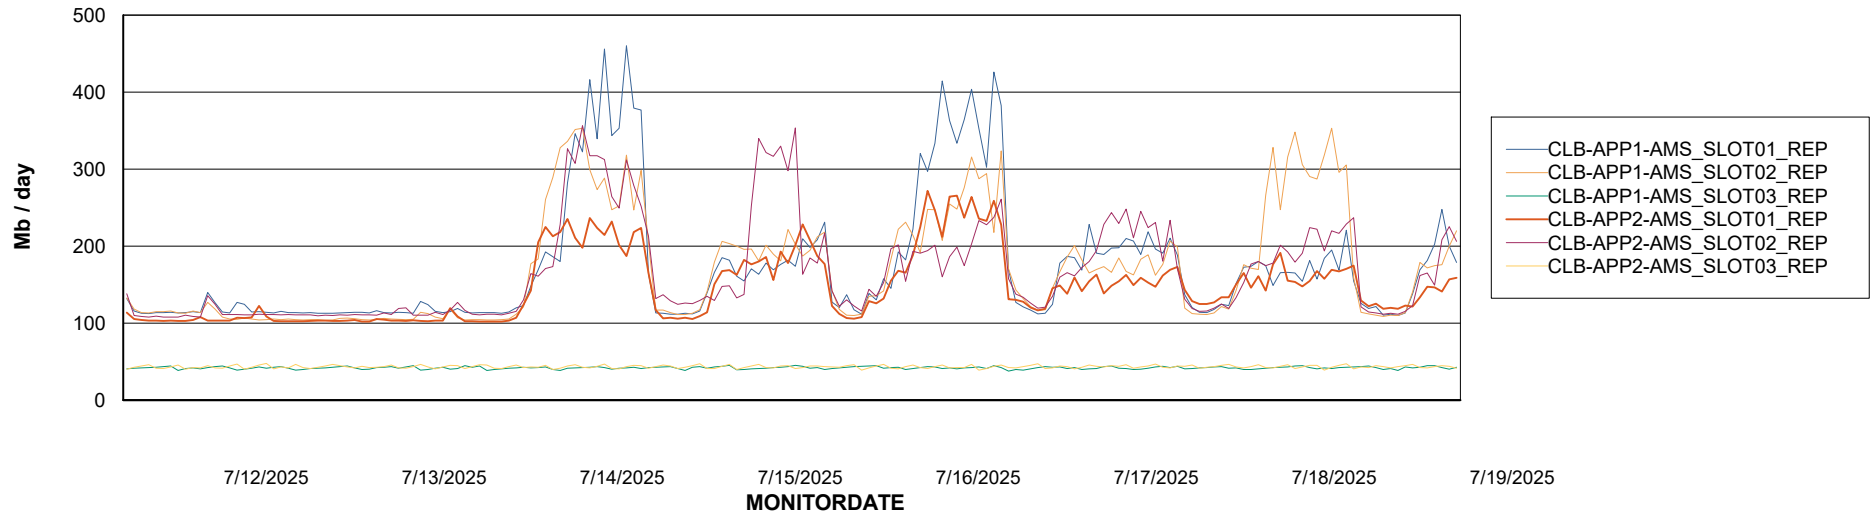

Avg memory used per ABS Server Service

Avg users per day per ABS server

Weekly SLA Customer Report

Customer: CLB OCI AMS Production
Database ID: 196

ABSSolute Application ReportServer Services

Avg memory used per ReportServer Service