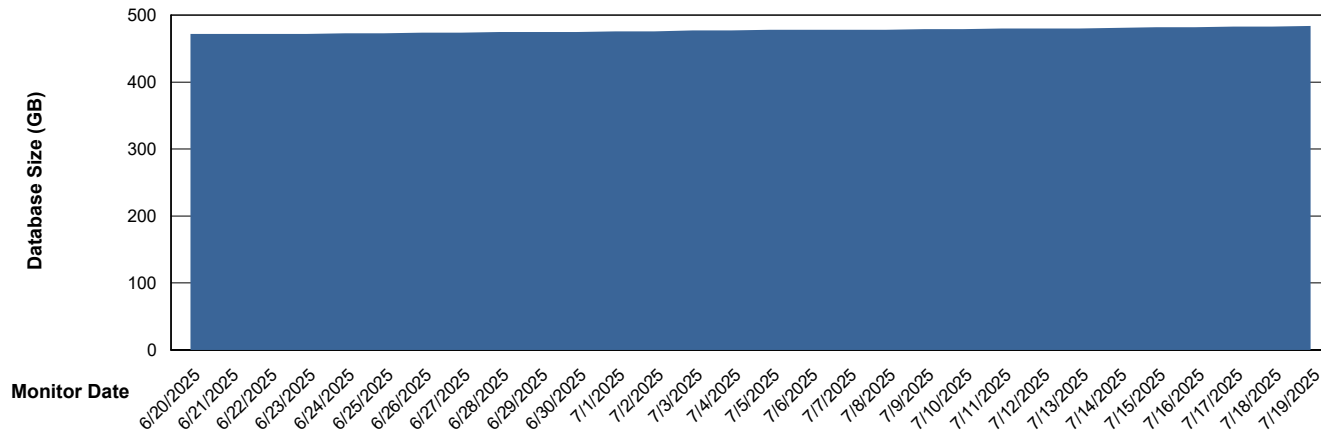

Customer CLB OCI AMS Production
Database ID 196

DATABASE SIZE CLB-BI2-AMS_ABS1_DB

Database growth over last month

DATABASE SIZE CLB-DBS1-AMS_PROD_ABS1

Database growth over last month

Weekly SLA Customer Report