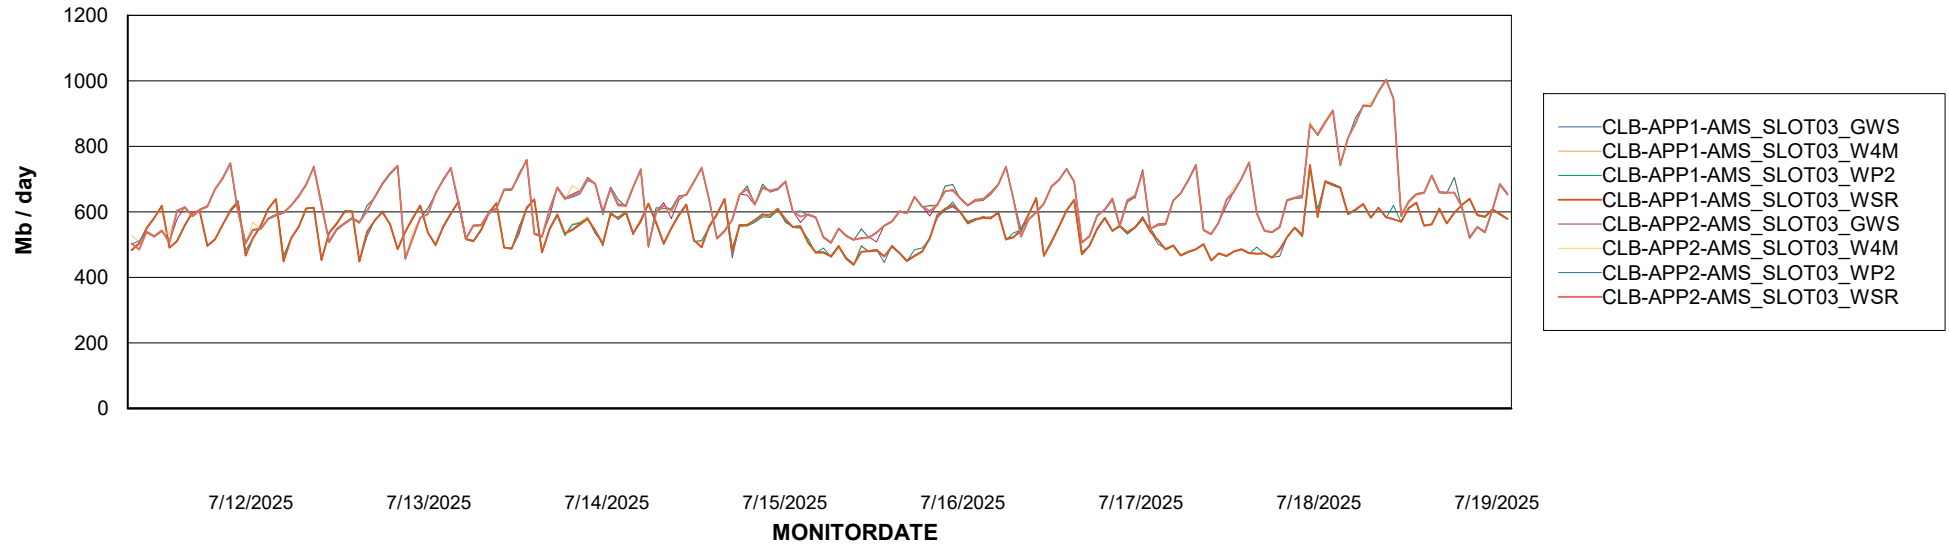

ABSSolute Web Component Services

Avg memory used per ABS Web component