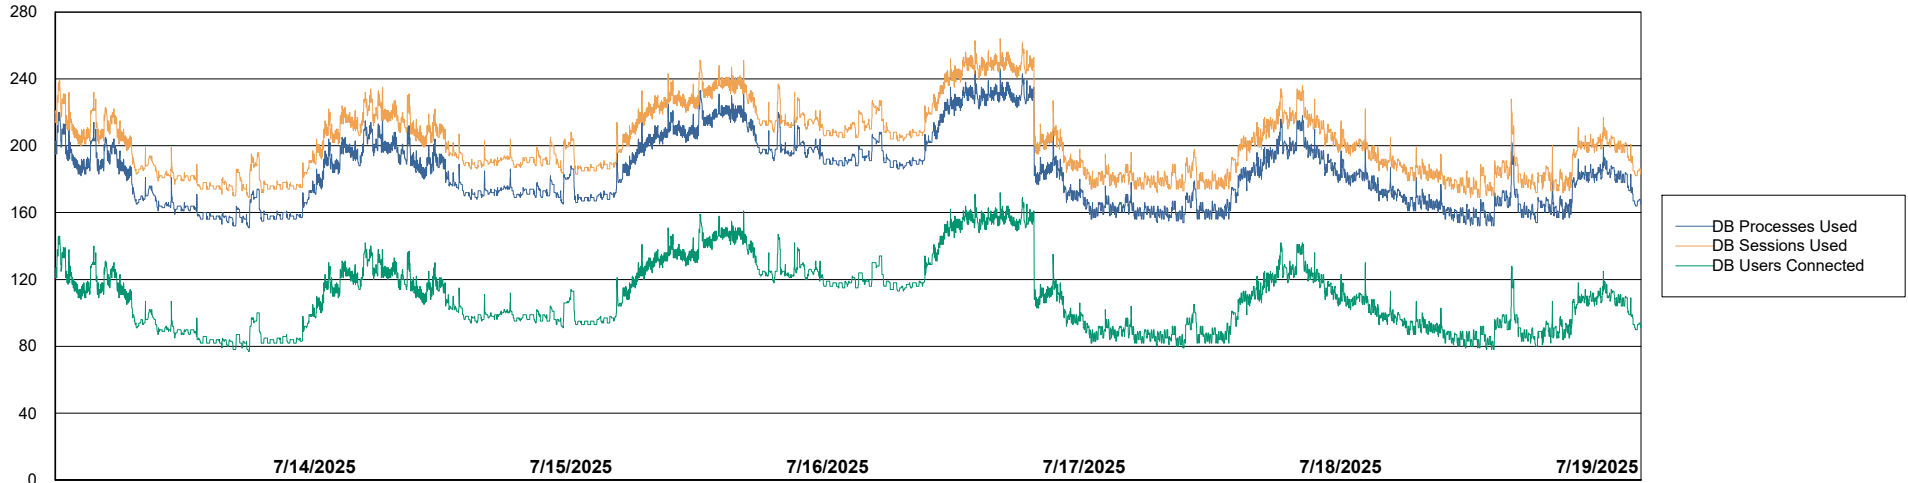

Weekly SLA Customer Report

Customer: CLB OCI AMS Production
Database ID: 196

Database Performance: CLB-BI2-AMS_ABS1_DB

Weekly SLA Customer Report

Customer: CLB OCI AMS Production
Database ID: 196

Database Performance: CLB-DBS1-AMS_PROD_ABS1