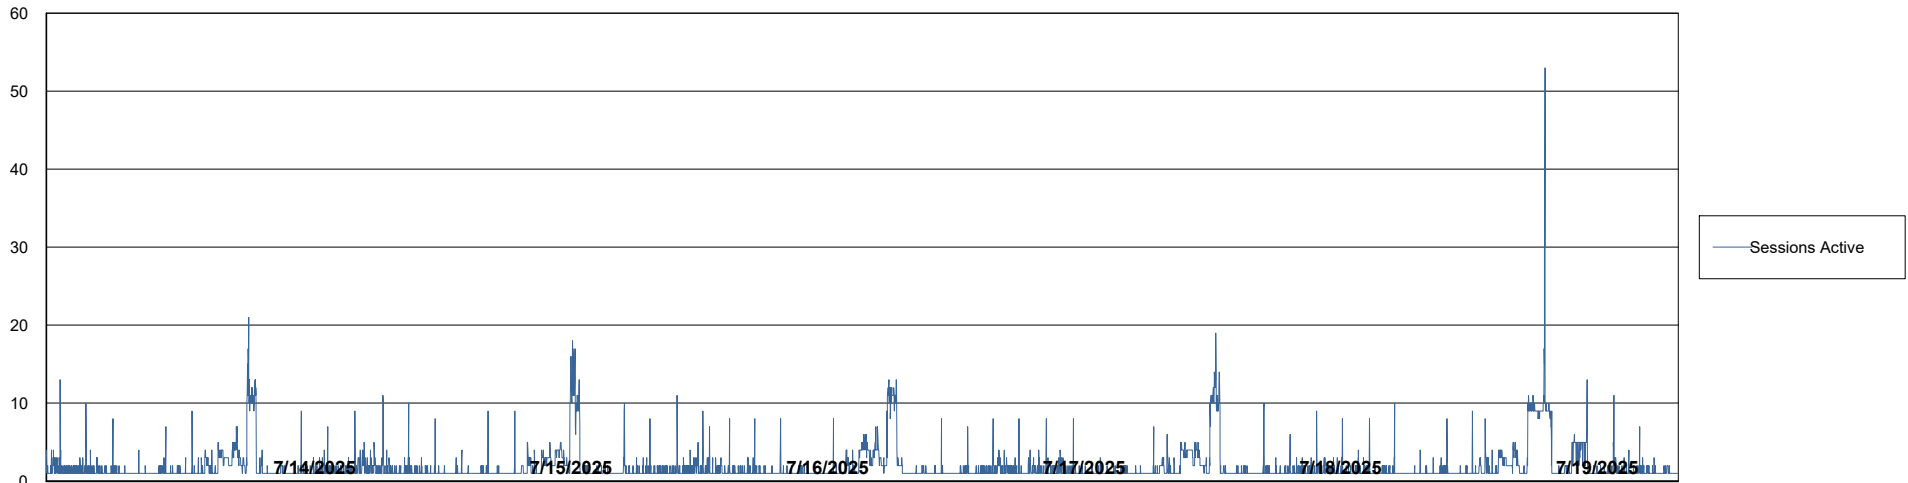

Weekly SLA Customer Report

Customer: CLB OCI AMS Production
Database ID: 196

Database Performance: CLB-BI2-AMS_ABS1_DB

Weekly SLA Customer Report

Customer: CLB OCI AMS Production
Database ID: 196

Database Performance: CLB-DBS1-AMS_PROD_ABS1