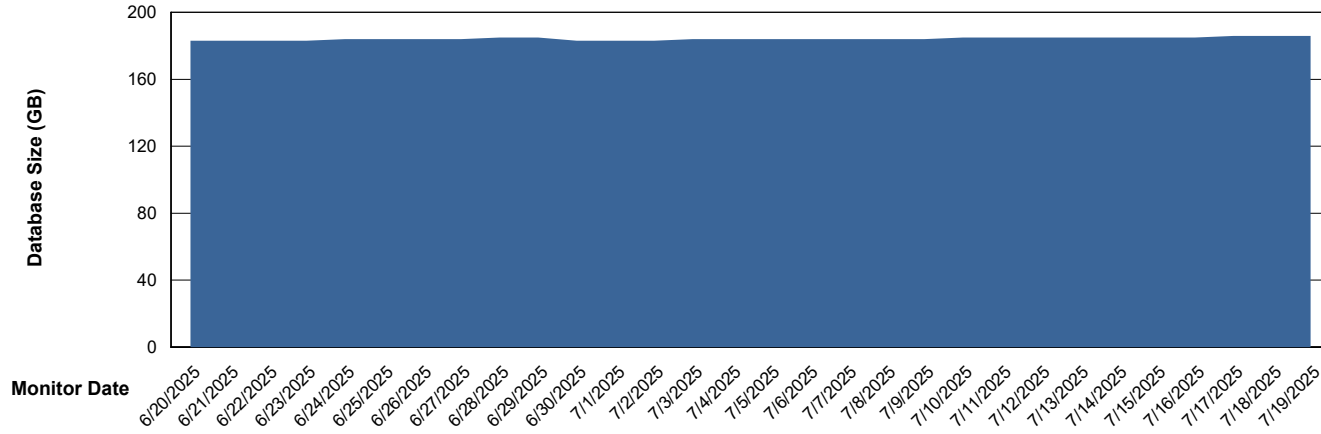

Weekly SLA Customer Report

Customer CLB OCI AMS Production
Database ID 196

Database Performance CLB-DBS2-AMS_PROD_HSBABS1

DB Processes Max 4
DB Processes Max 1,000
DB Processes Max 0

Weekly SLA Customer Report

Customer CLB OCI AMS Production
Database ID 196

DATABASE SIZE CLB-BI2-AMS_ABS1_DB

Database growth over last month

DATABASE SIZE CLB-DBS1-AMS_PROD_ABS1

Database growth over last month

Weekly SLA Customer Report