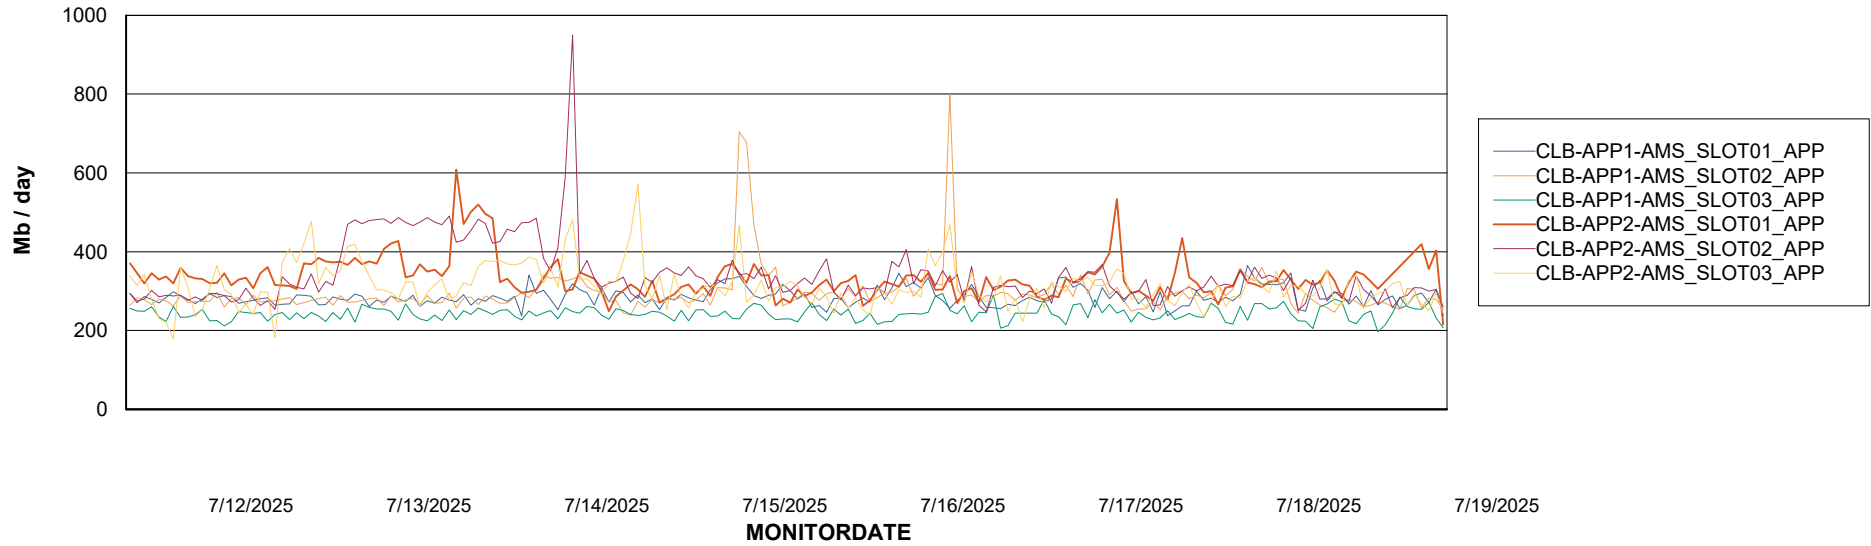

ABSSolute Application Server Services

Avg memory used per ABS Server Service