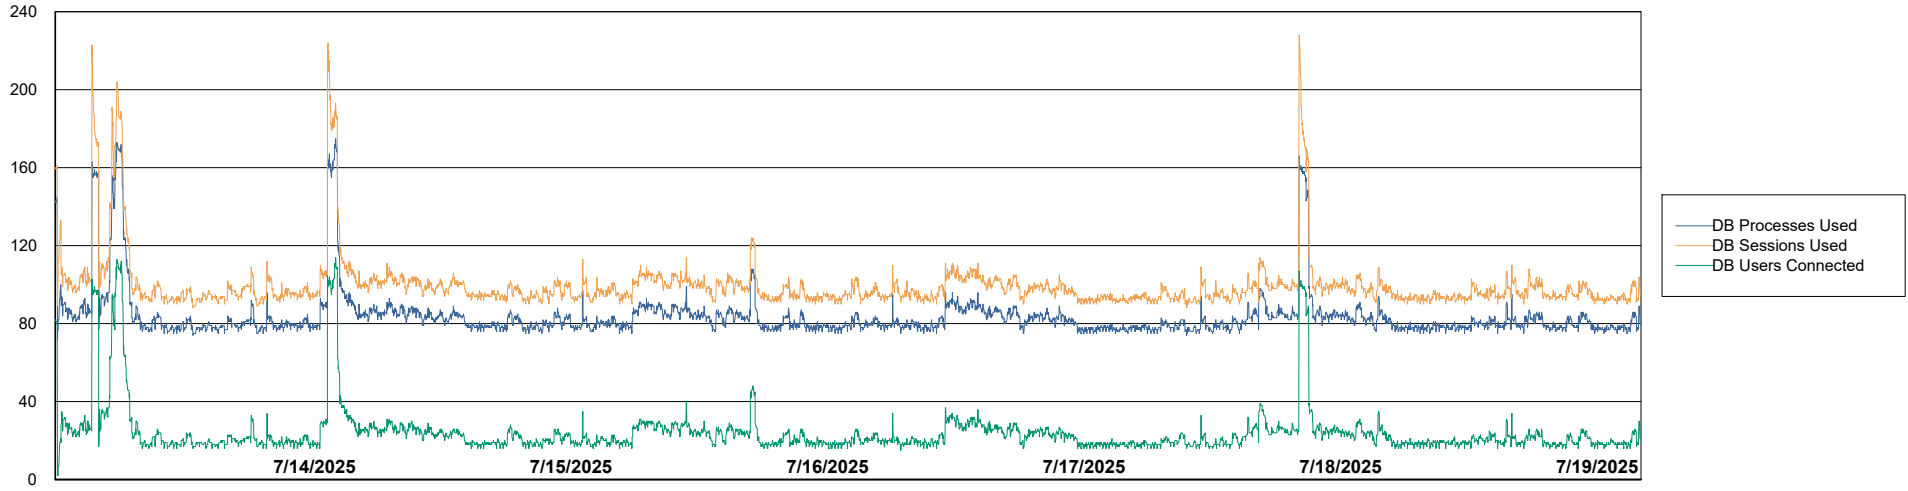

Database Performance: CLB-BI2-AMS_ABS1_DB