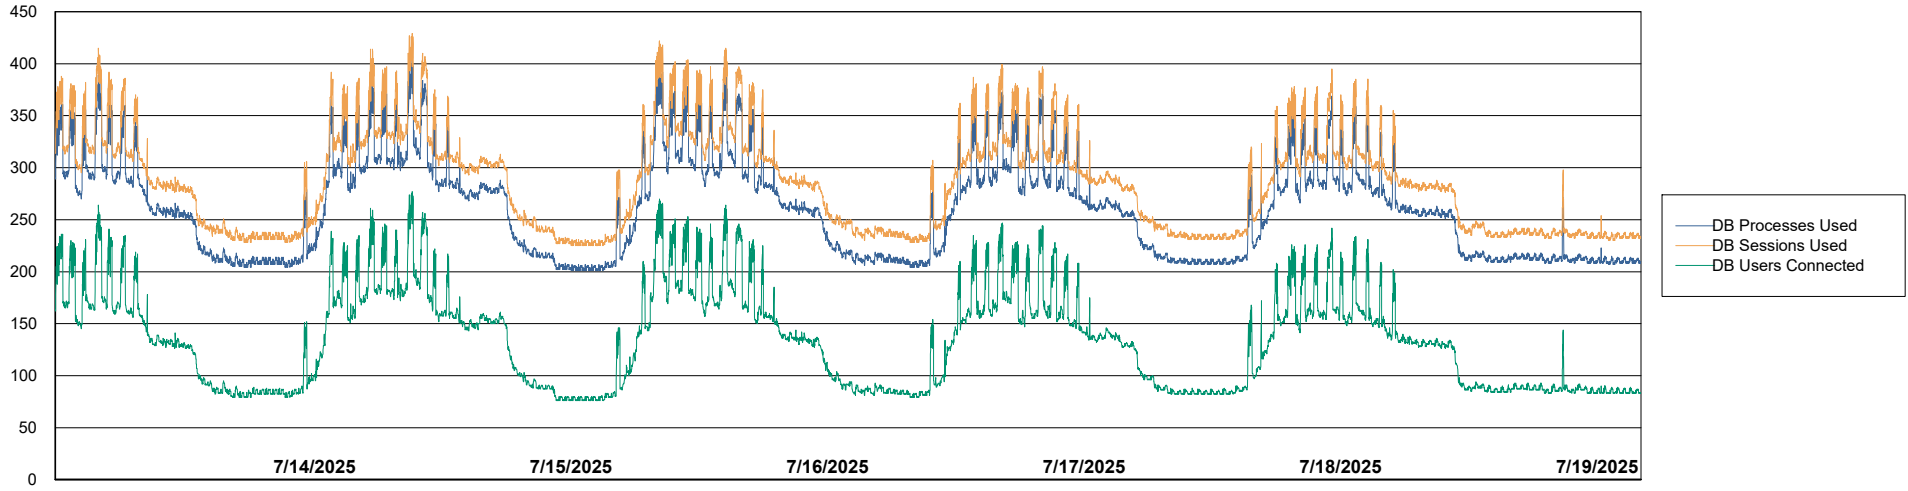

Weekly SLA Customer Report

Customer BNL_Production
Database ID 83

Database Performance BNLDB_Production

Weekly SLA Customer Report

Customer BNL_Production
Database ID 83

Database Performance BNLDB_Standby

DB Processes Max 0
DB Processes Max 4
DB Processes Max 1,000