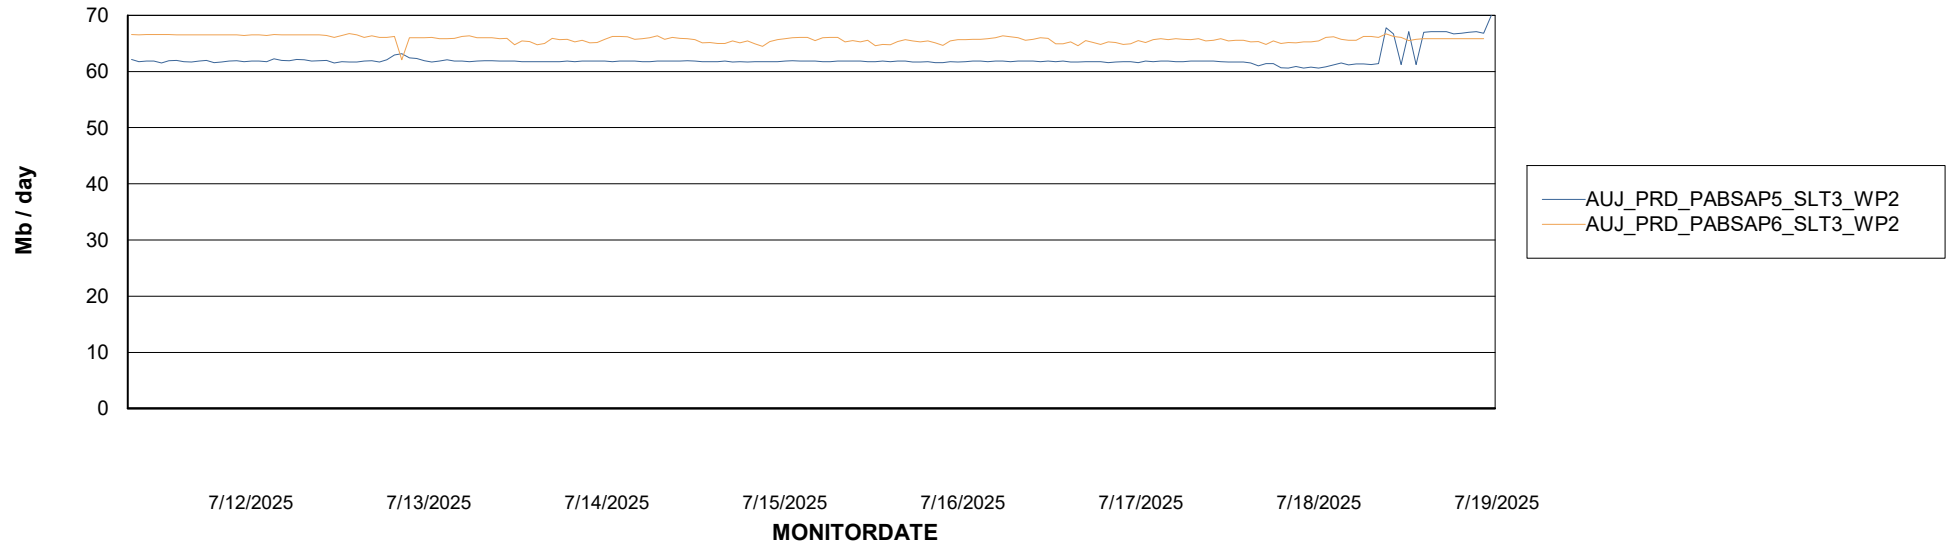

ABSSolute Application ReportServer Services

Avg memory used per ReportServer Service

Weekly SLA Customer Report

Customer AUJ_Production
Database ID 41

ABSolute Web Component Services

Avg memory used per ABS Web component