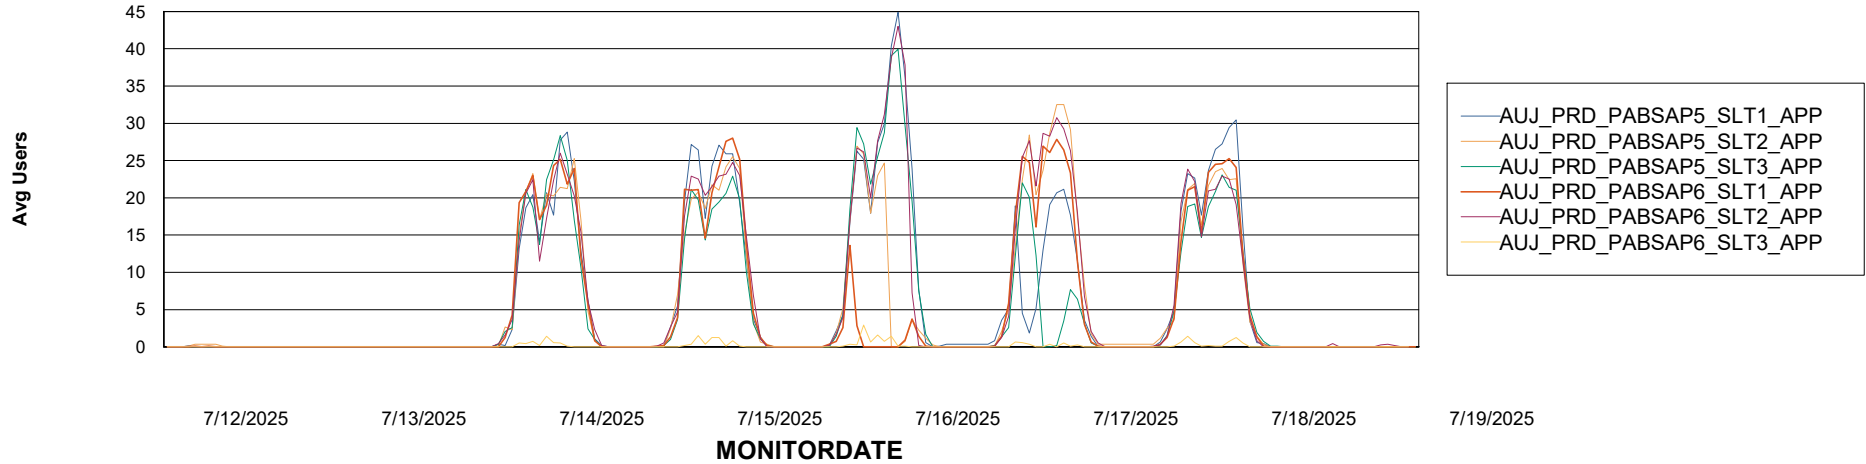

Weekly SLA Customer Report

Customer AUJ_Production
Database ID 41

ABSSolute Application Server Services

Avg memory used per ABS Server Service

Avg users per day per ABS server

Weekly SLA Customer Report

Customer AUJ_Production
Database ID 41