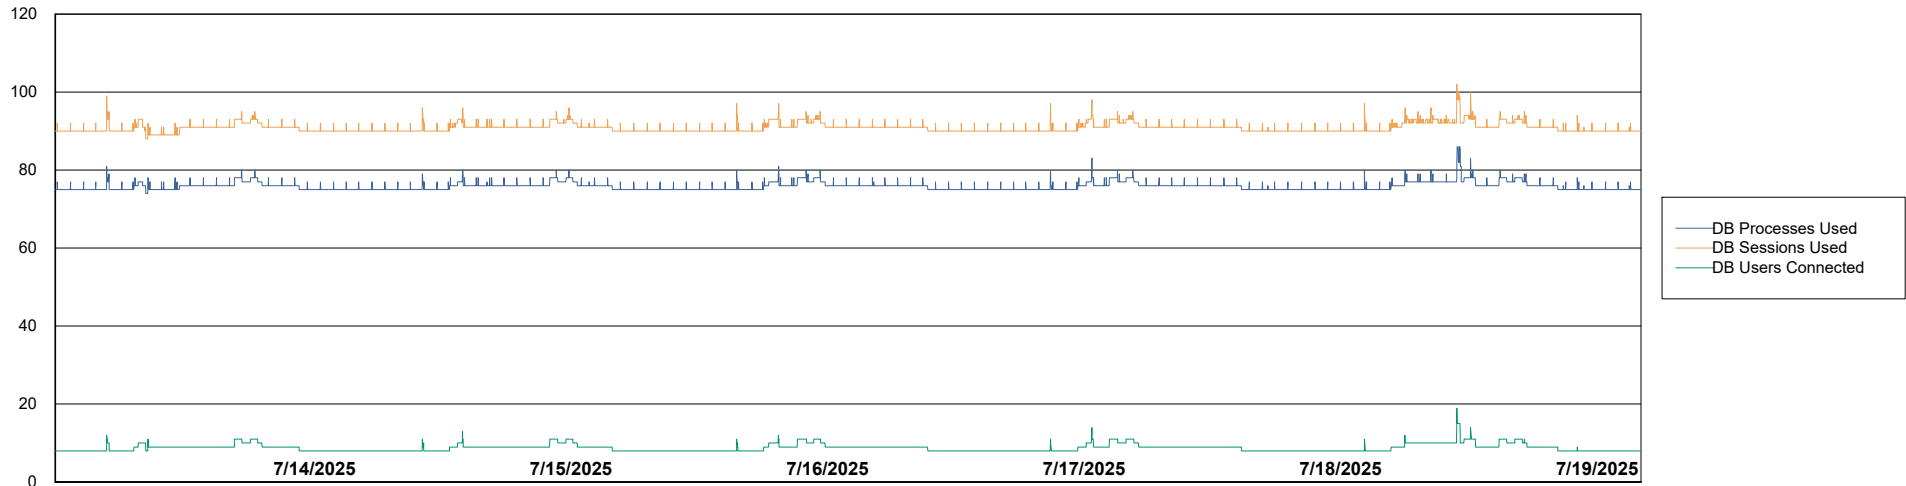

Weekly SLA Customer Report

Customer AUJ_Production
Database ID 41

Database Performance AUJ_ABSEM3_DB

Weekly SLA Customer Report

Customer AUJ_Production
Database ID 41

Database Performance AUJ_BI3_DB

Weekly SLA Customer Report