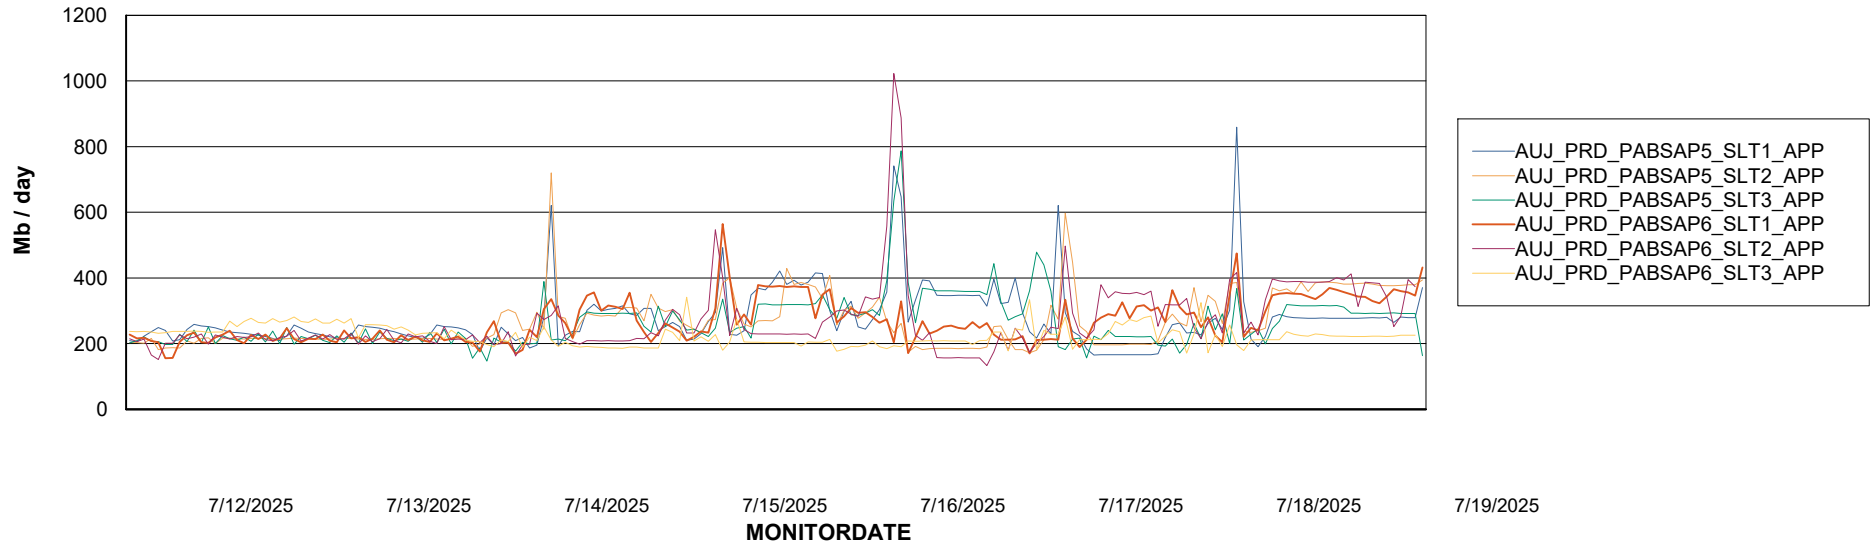

ABSSolute Application Server Services

Avg memory used per ABS Server Service