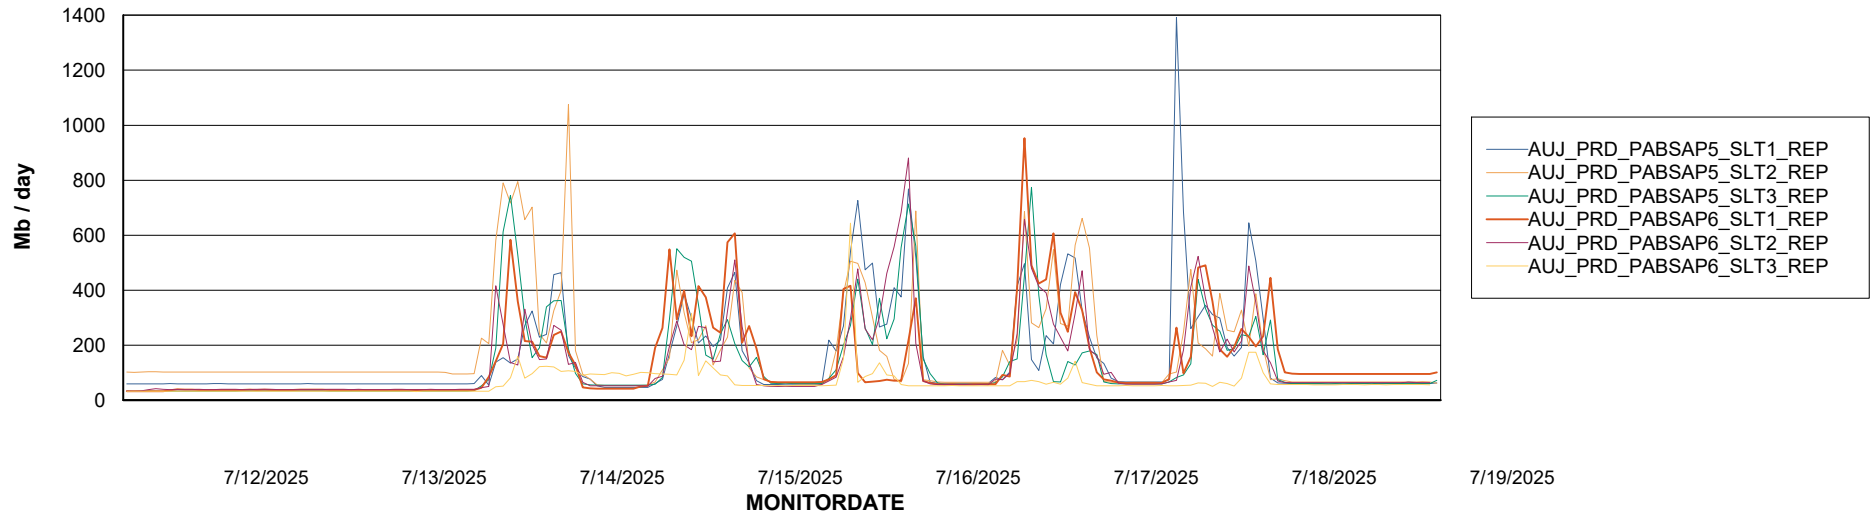

ABSSolute Application ReportServer Services

Avg memory used per ReportServer Service