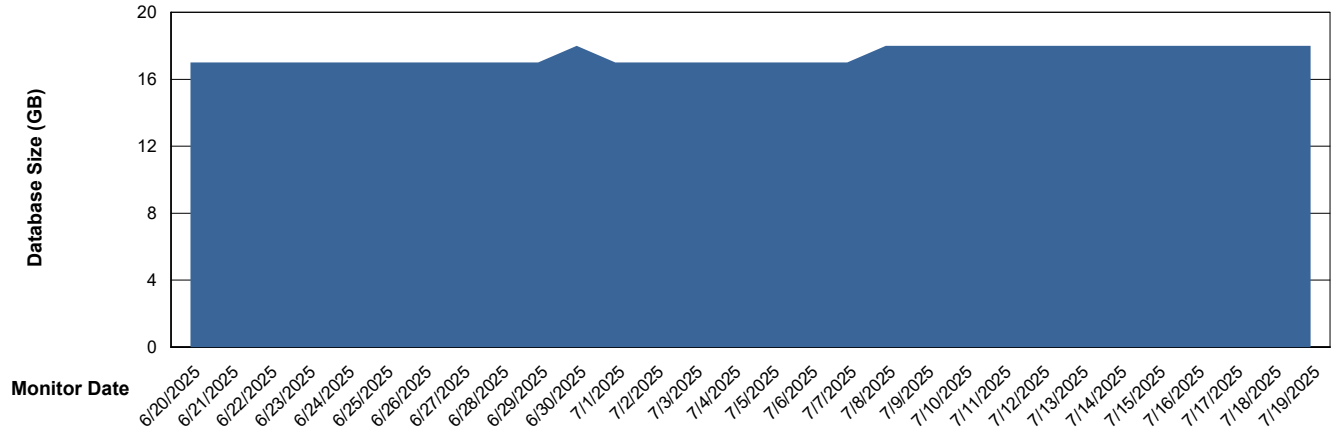

Customer AUJ_Production
Database ID 41

Database Performance AUJ_DB3_Primary

Weekly SLA Customer Report

Customer AUJ_Production
Database ID 41

DATABASE SIZE AUJ_ABSEM3_DB

Database growth over last month

DATABASE SIZE AUJ_BI3_DB

Database growth over last month

Weekly SLA Customer Report

Customer AUJ_Production
Database ID 41

DATABASE SIZE AUJ_DB3_Primary

Database growth over last month

Weekly SLA Customer Report

Customer AUJ_Production
Database ID 41