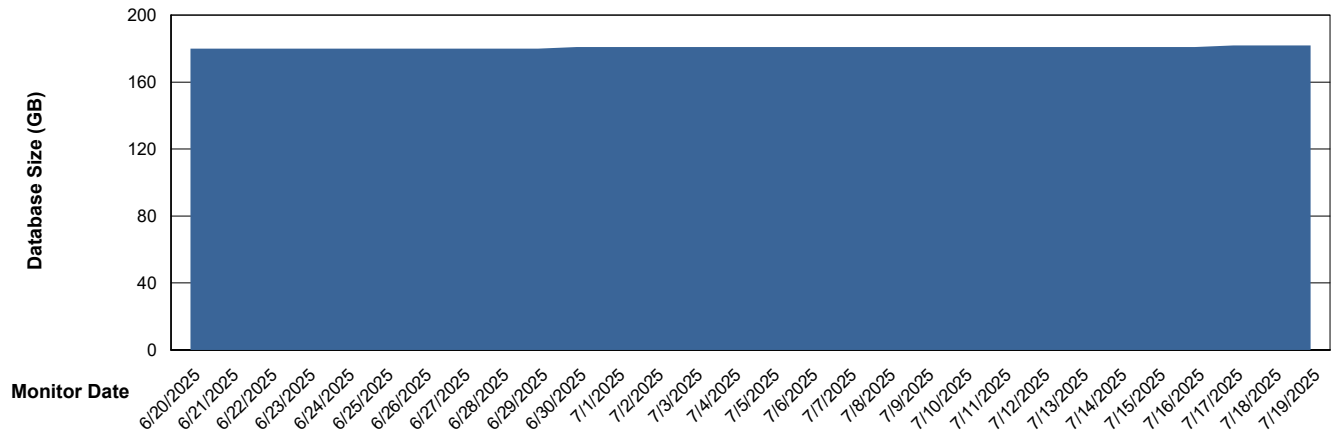

Customer AUJ_Production
Database ID 41

Database Performance AUJ_DB3_Primary

Weekly SLA Customer Report

Customer AUJ_Production
Database ID 41

DATABASE SIZE AUJ_ABSEM3_DB

Database growth over last month

DATABASE SIZE AUJ_BI3_DB

Database growth over last month

Weekly SLA Customer Report

Customer AUJ_Production
Database ID 41

DATABASE SIZE AUJ_DB3_Primary

Database growth over last month

Weekly SLA Customer Report

Customer AUJ_Production
Database ID 41