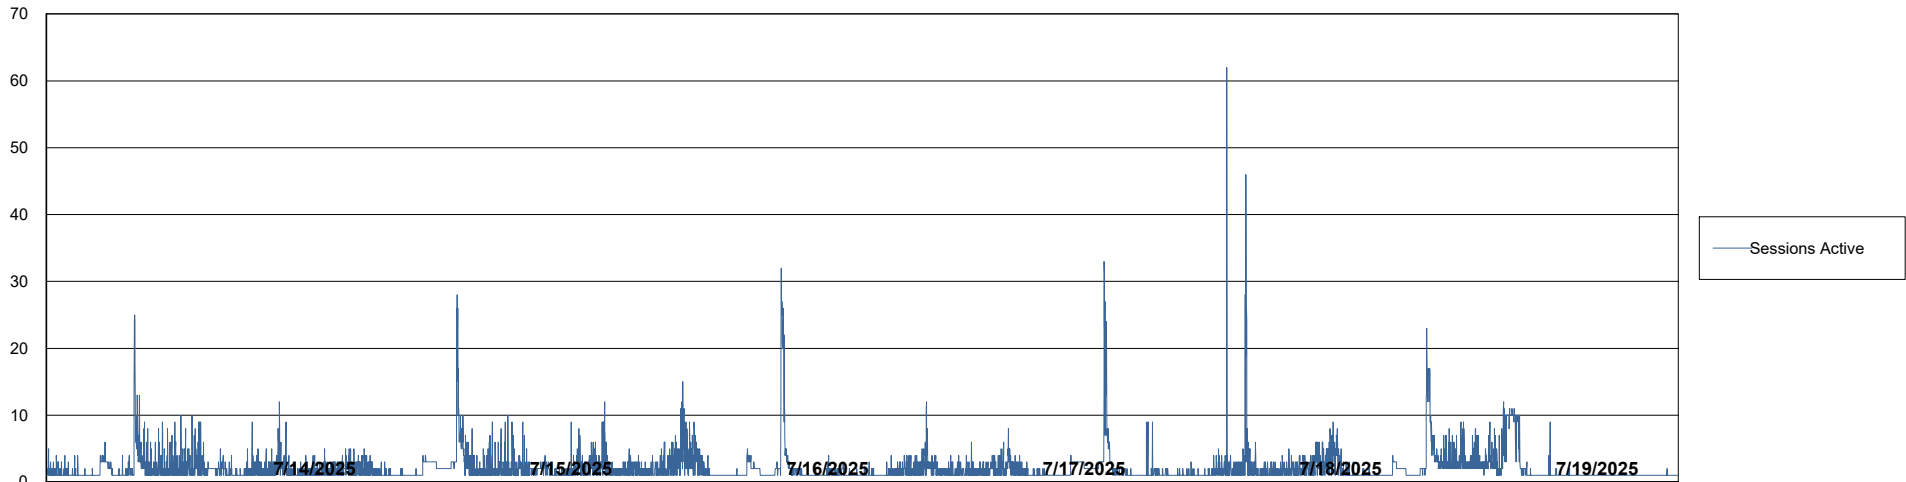

Database Performance AUJ_DB3_Primary