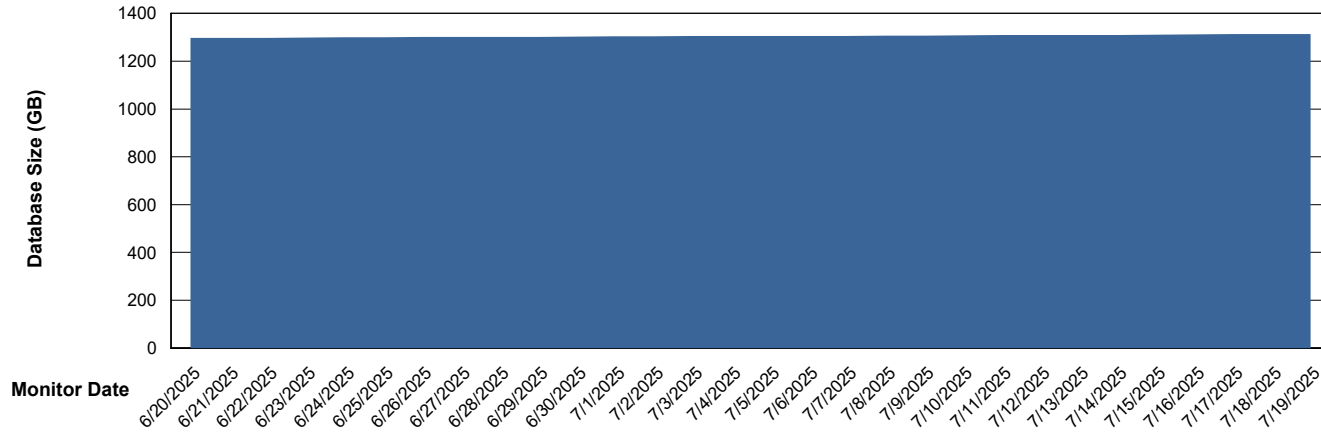

Database growth over last month

Weekly SLA Customer Report

Customer AUJ_Production
Database ID 41

DATABASE SIZE AUJ_DB3_Primary

Database growth over last month

Weekly SLA Customer Report

Customer AUJ_Production
Database ID 41