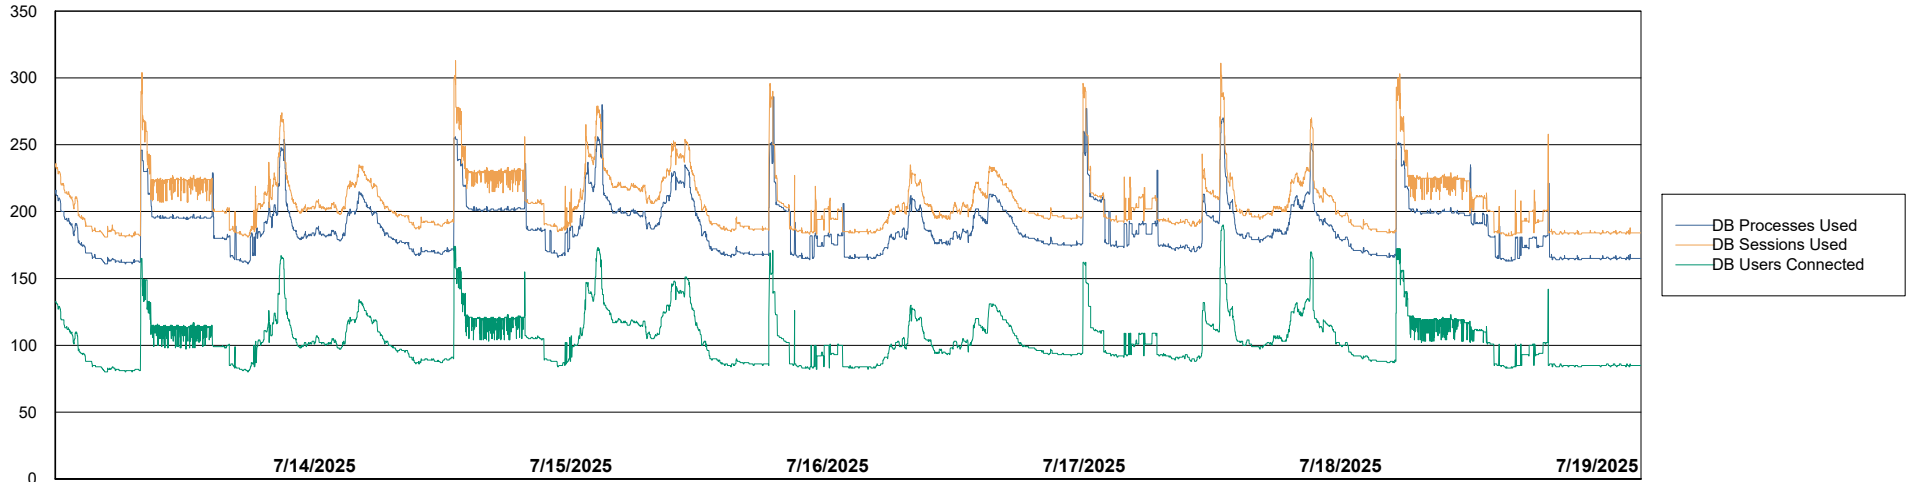

Database Performance AUJ_DB3_Primary