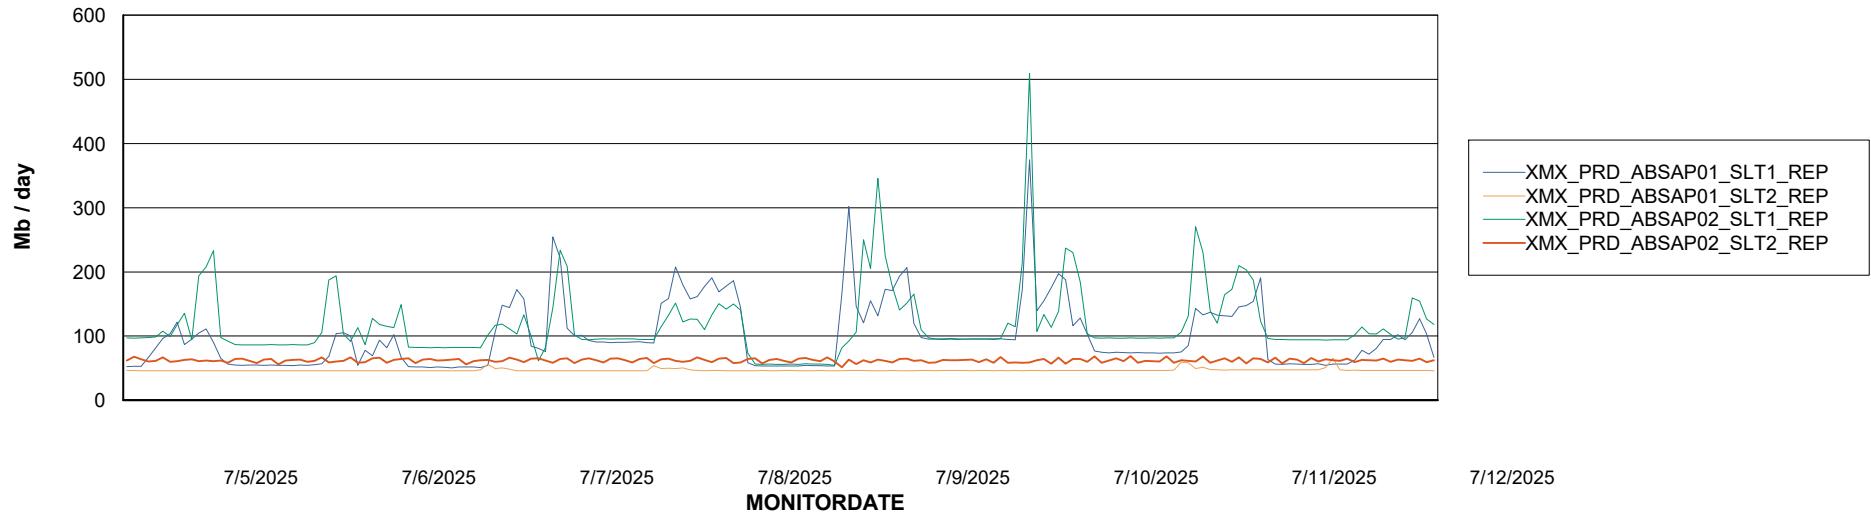

ABSSolute Application ReportServer Services

Avg memory used per ReportServer Service