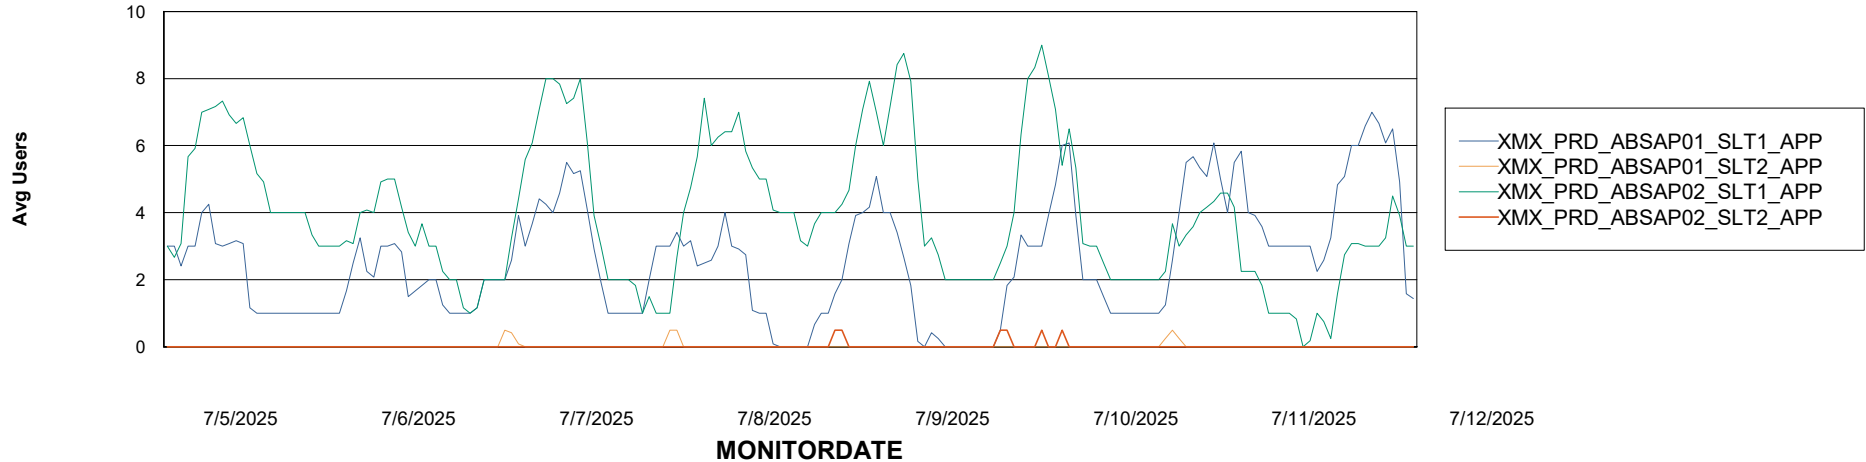

Weekly SLA Customer Report

Customer XMX Production (24/7)
Database ID 146

Standby Database Health XMX Production (24/7)

Recovery lag for last 7 days

Weekly SLA Customer Report

Customer XMX Production (24/7)
Database ID 146

ABSSolute Application Server Services

Avg memory used per ABS Server Service

Avg users per day per ABS server

Weekly SLA Customer Report

Customer XMX Production (24/7)
Database ID 146

ABSSolute Application ReportServer Services