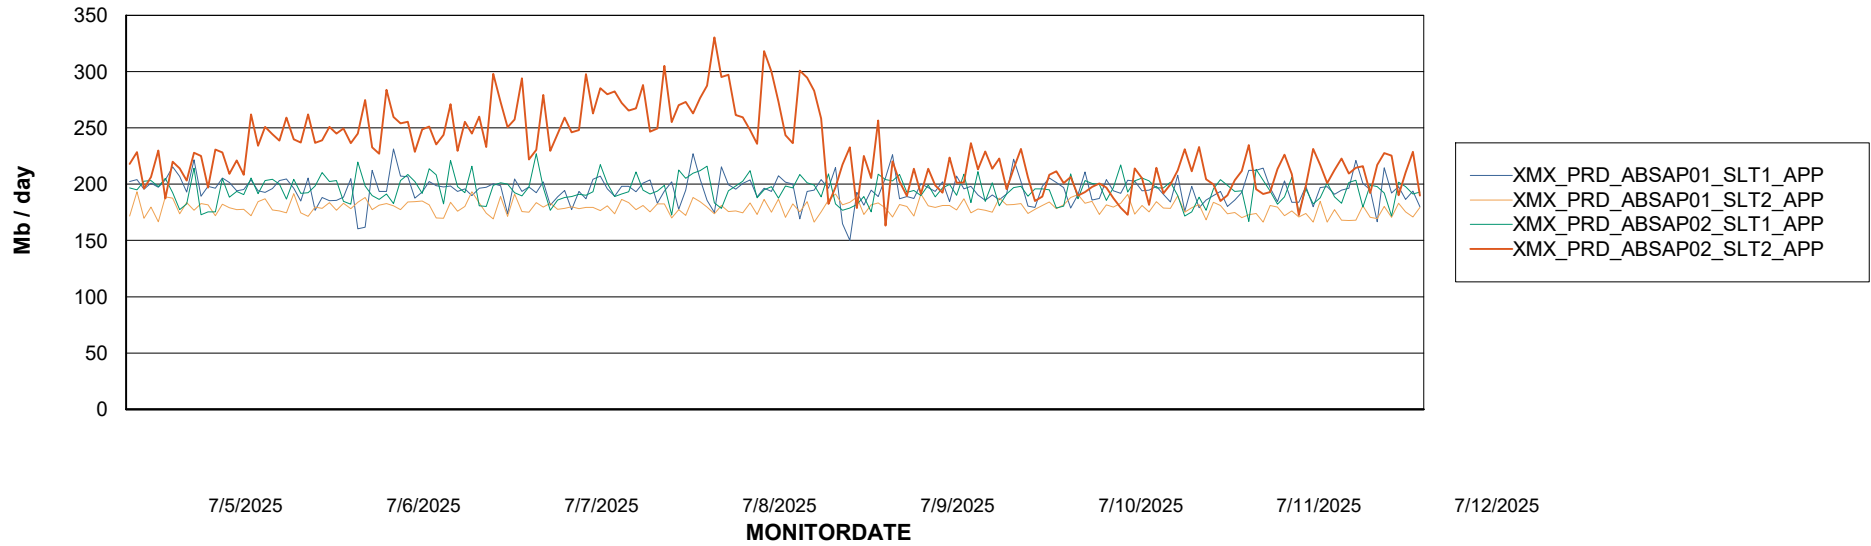

ABSSolute Application Server Services

Avg memory used per ABS Server Service