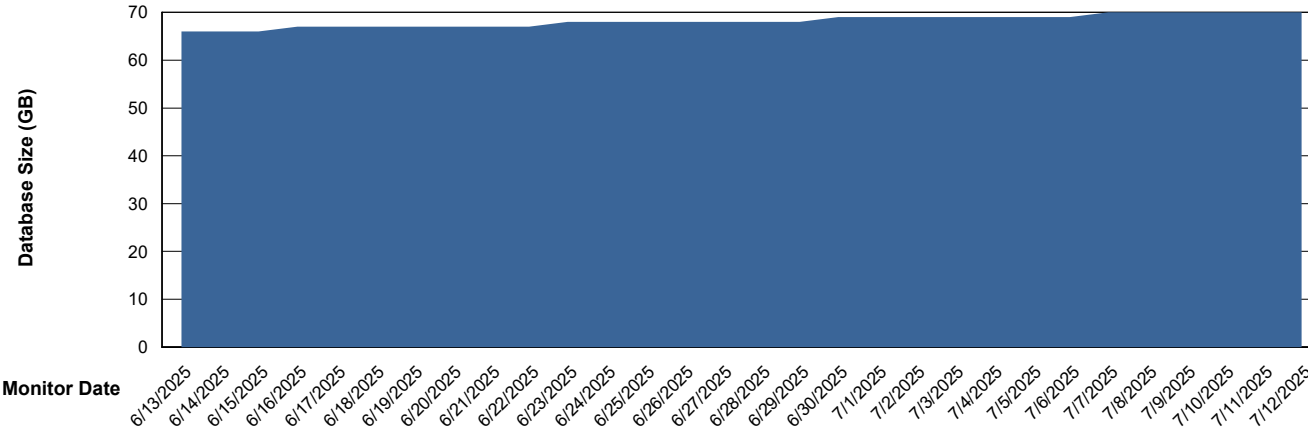

DB Processes Max 0
DB Processes Max 4
DB Processes Max 1,000

Weekly SLA Customer Report

Customer XMX Production (24/7)
 Database ID 146

DATABASE SIZE XMX_PROD_ABSDB01_PRDB_ABS1

Database growth over last month