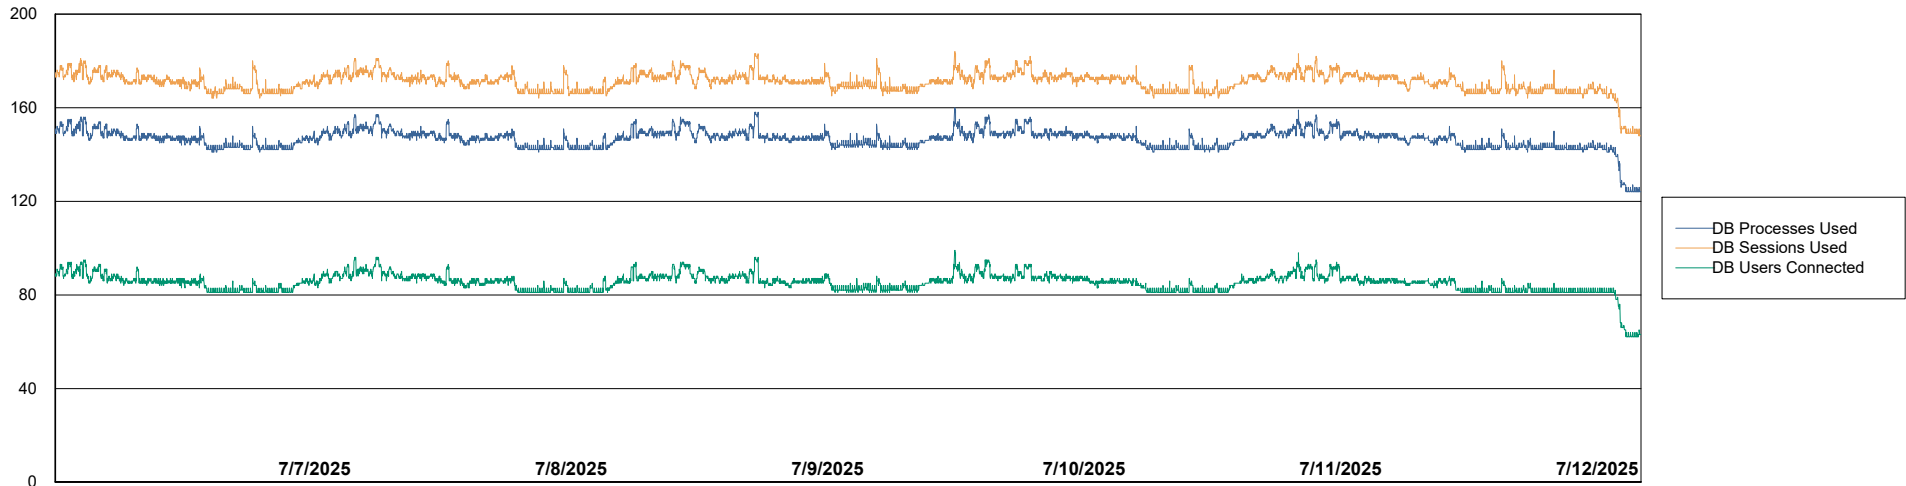

Database Performance VOS_PRD_ABSORA1-2022_ABS1