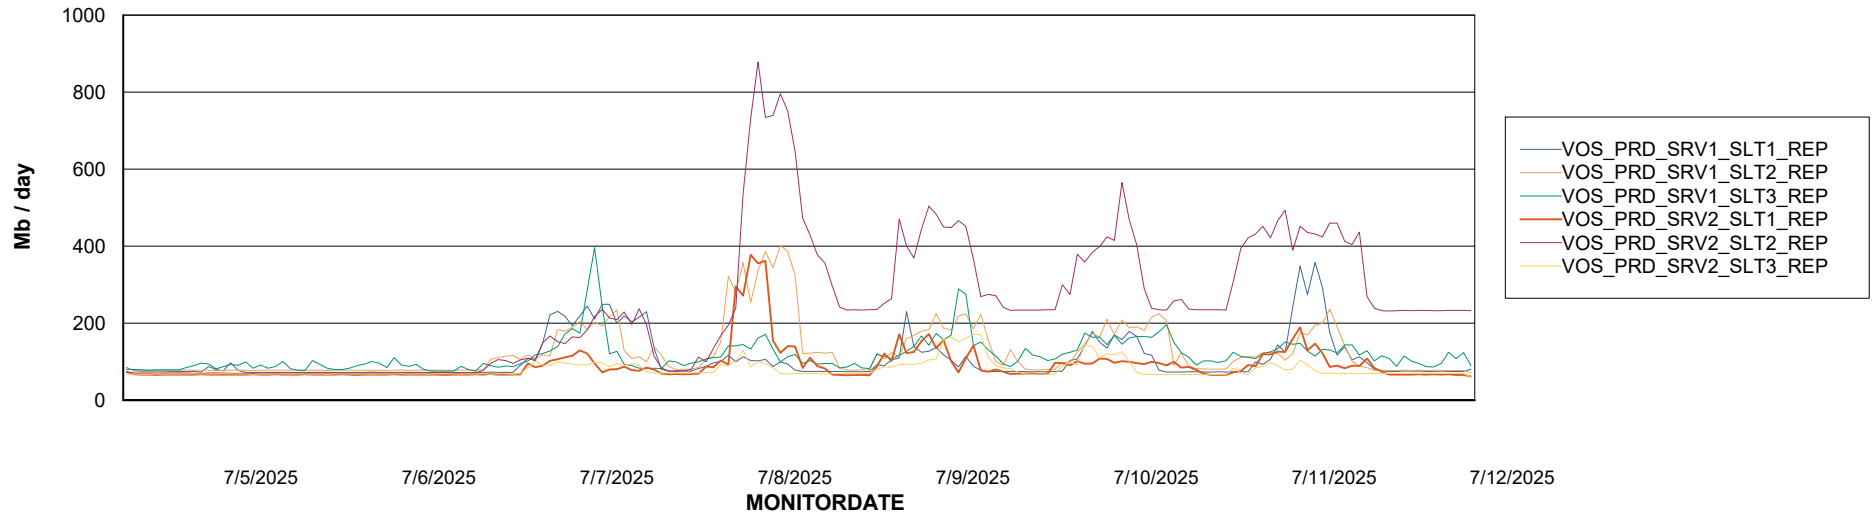

Avg memory used per ABS Server Service

Avg users per day per ABS server

Weekly SLA Customer Report

Customer VOS_Production
Database ID 143

ABSSolute Application ReportServer Services

Avg memory used per ReportServer Service