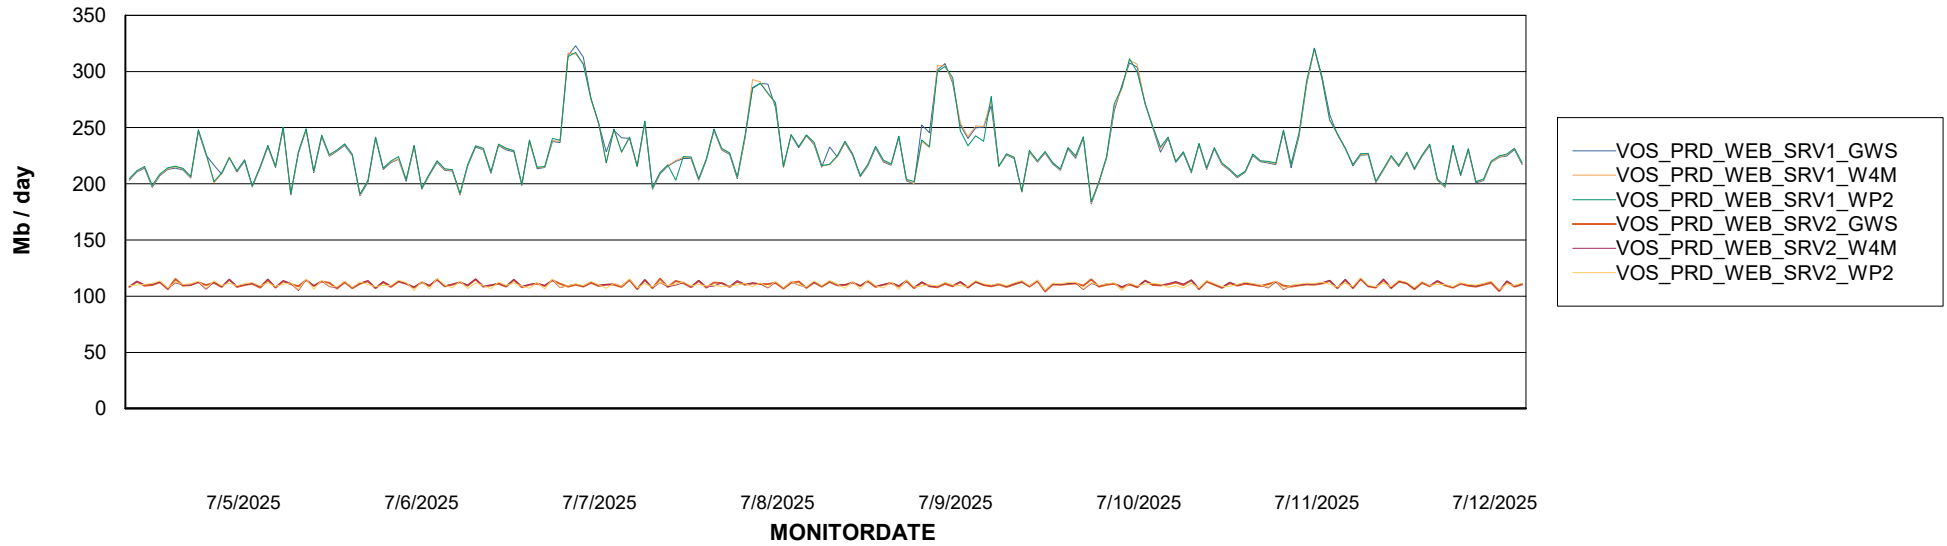

ABSSolute Web Component Services

Avg memory used per ABS Web component