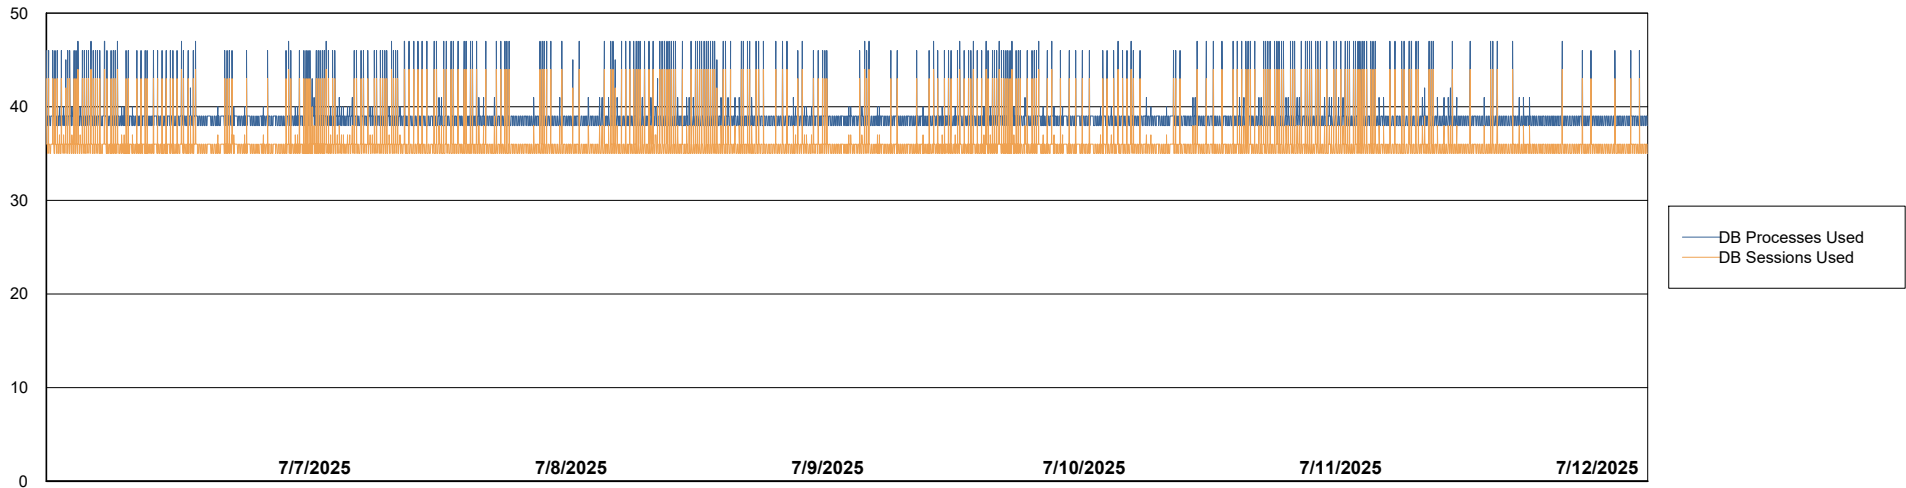

Database Performance VOS_PRD_ABSORA2-2022_HSBABS1

DB Processes Max 1,000