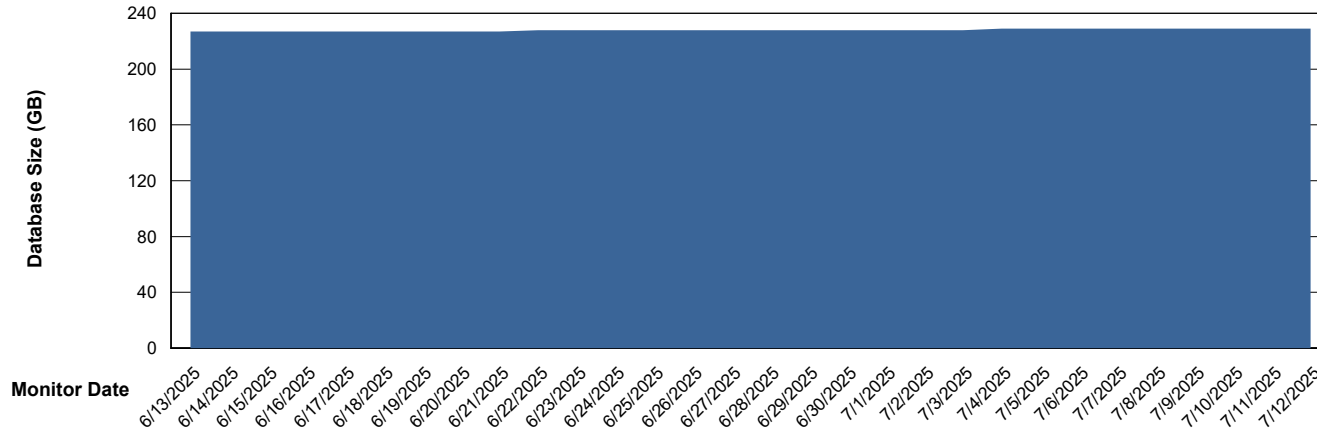

DB Processes Max 1,000

Weekly SLA Customer Report

Customer VOS_Production
Database ID 143

DATABASE SIZE VOS_PRD_ABSBI-2018_ABS1

Database growth over last month

DATABASE SIZE VOS_PRD_ABSBI-2025_ABS1

Database growth over last month