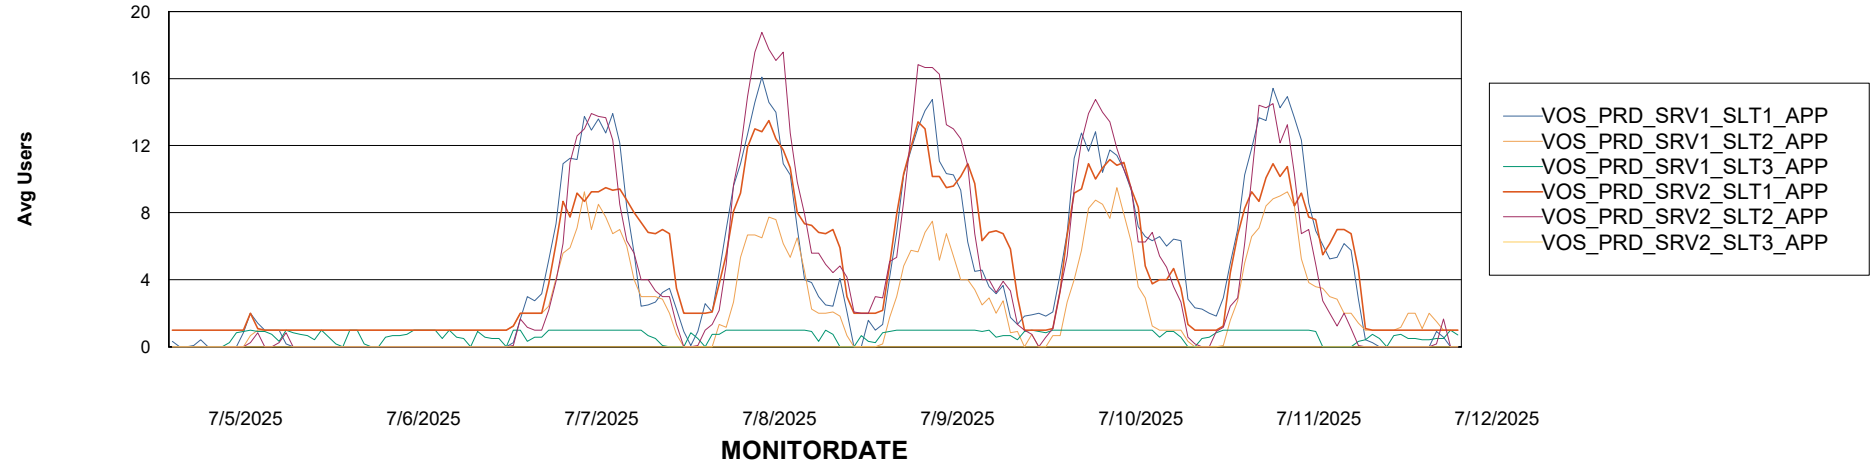

Avg users per day per ABS server