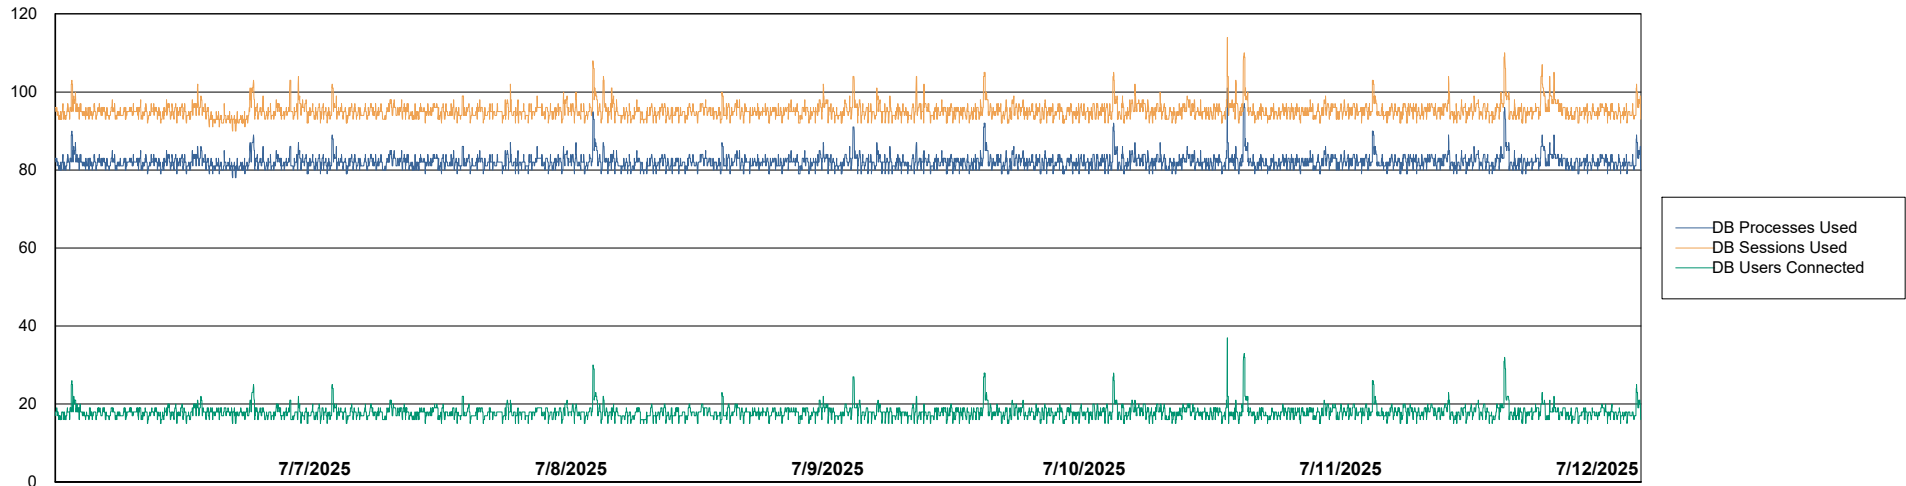

Weekly SLA Customer Report

Customer VOS_Production
Database ID 143

Database Performance VOS_PRD_ABSBI-2018_ABS1

Weekly SLA Customer Report

Customer VOS_Production
Database ID 143

Database Performance VOS_PRD_ABSBI-2025_ABS1