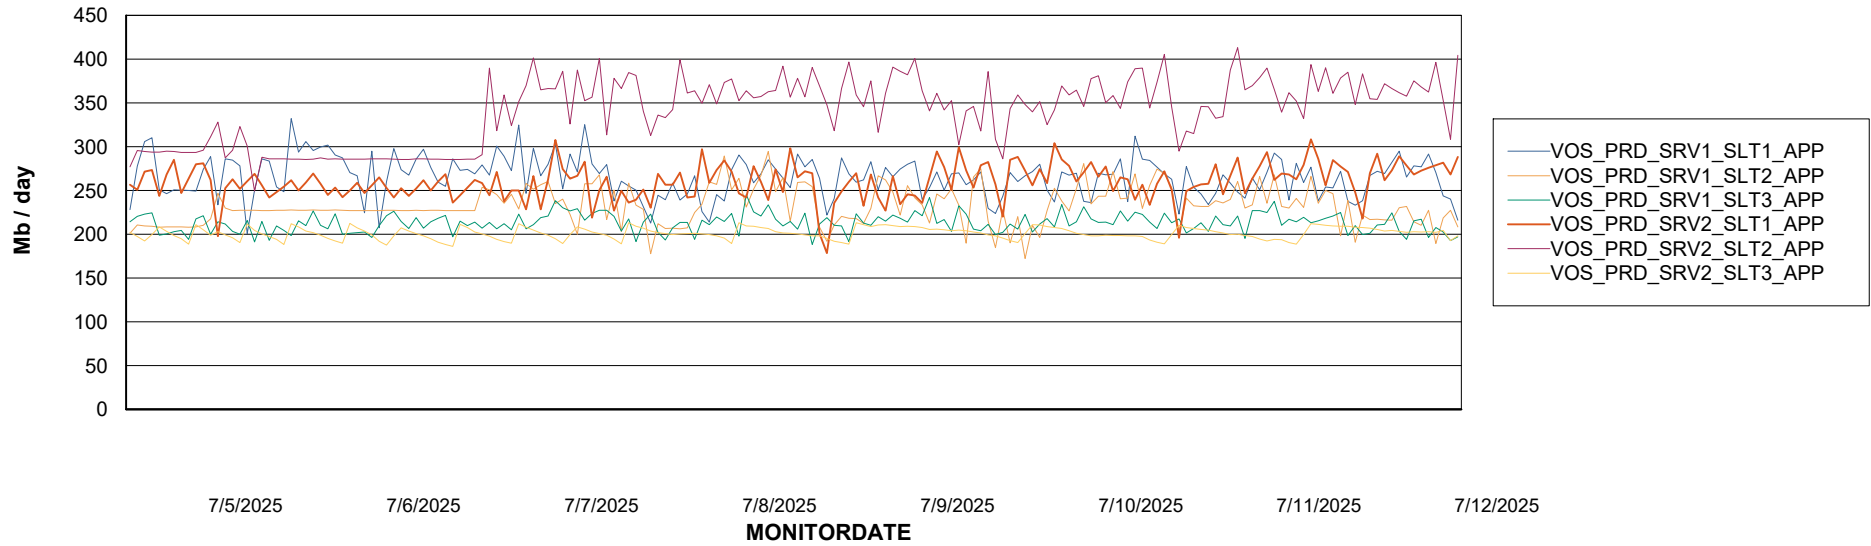

ABSSolute Application Server Services

Avg memory used per ABS Server Service