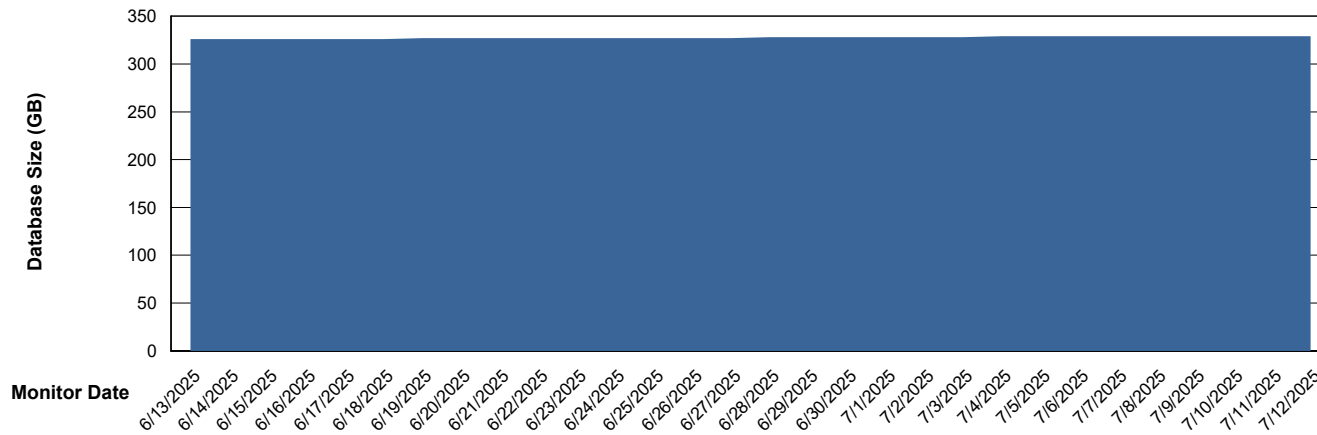

DB Processes Max 1,000

Weekly SLA Customer Report

Customer VOS_Production
Database ID 143

DATABASE SIZE VOS_PRD_ABSBI-2018_ABS1

Database growth over last month

DATABASE SIZE VOS_PRD_ABSBI-2025_ABS1

Database growth over last month