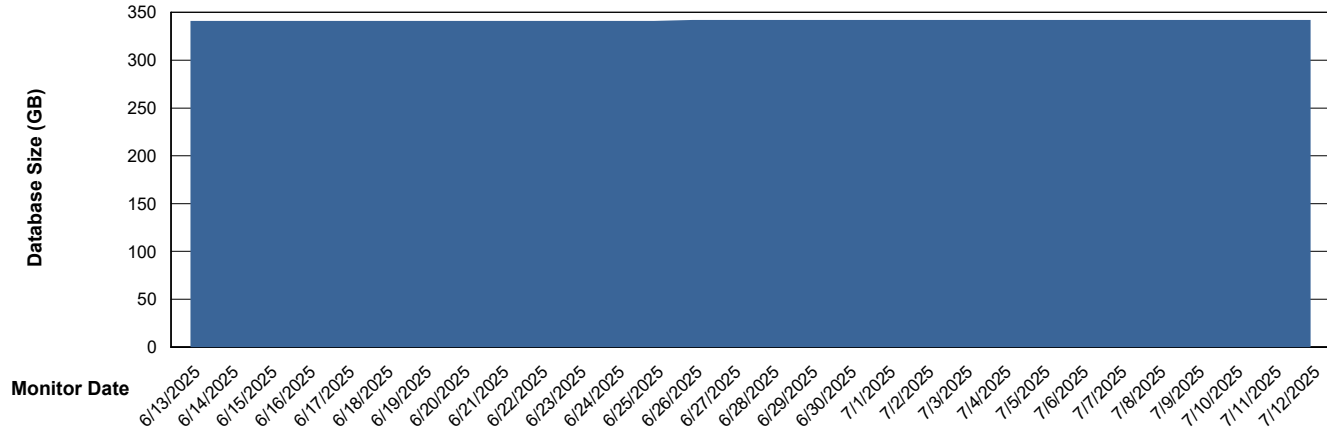

DATABASE SIZE VOS_PRD_ABSORA1-2022_ABS1

Database growth over last month