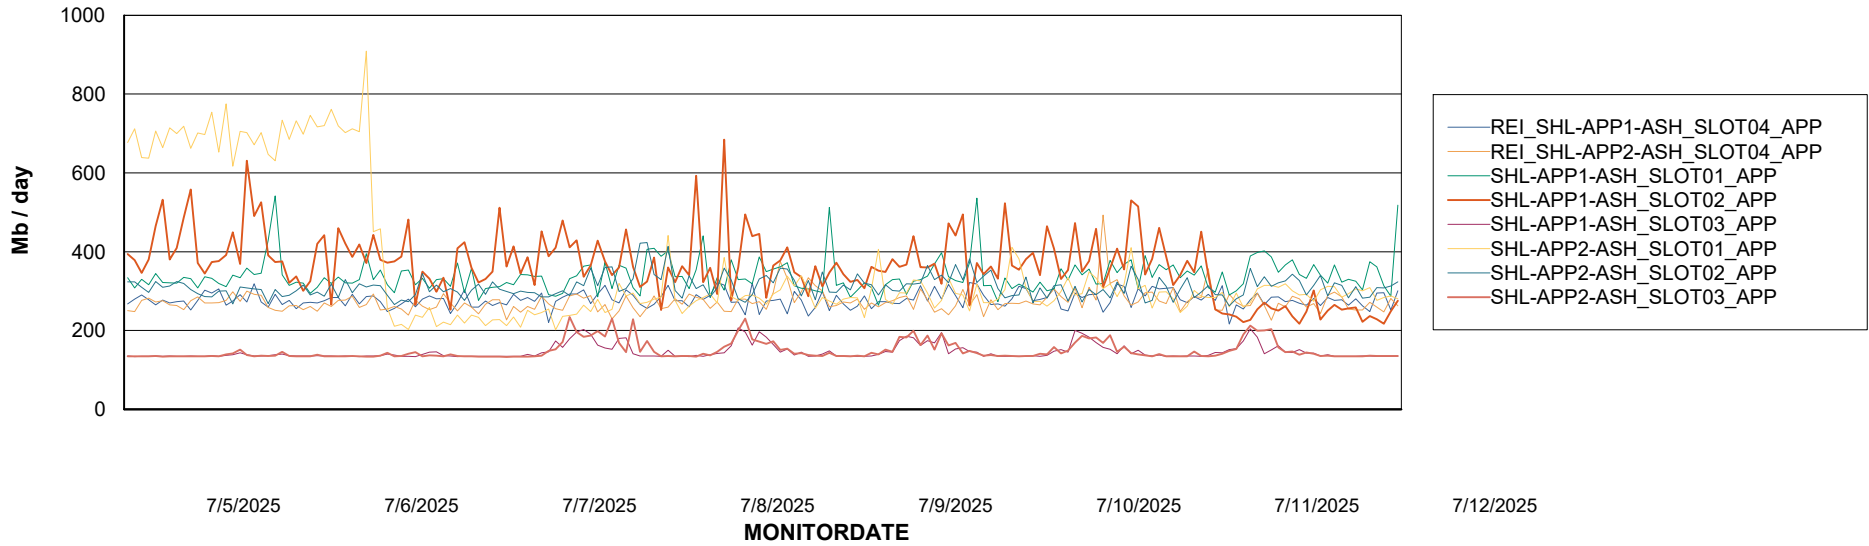

ABSSolute Application Server Services

Avg memory used per ABS Server Service