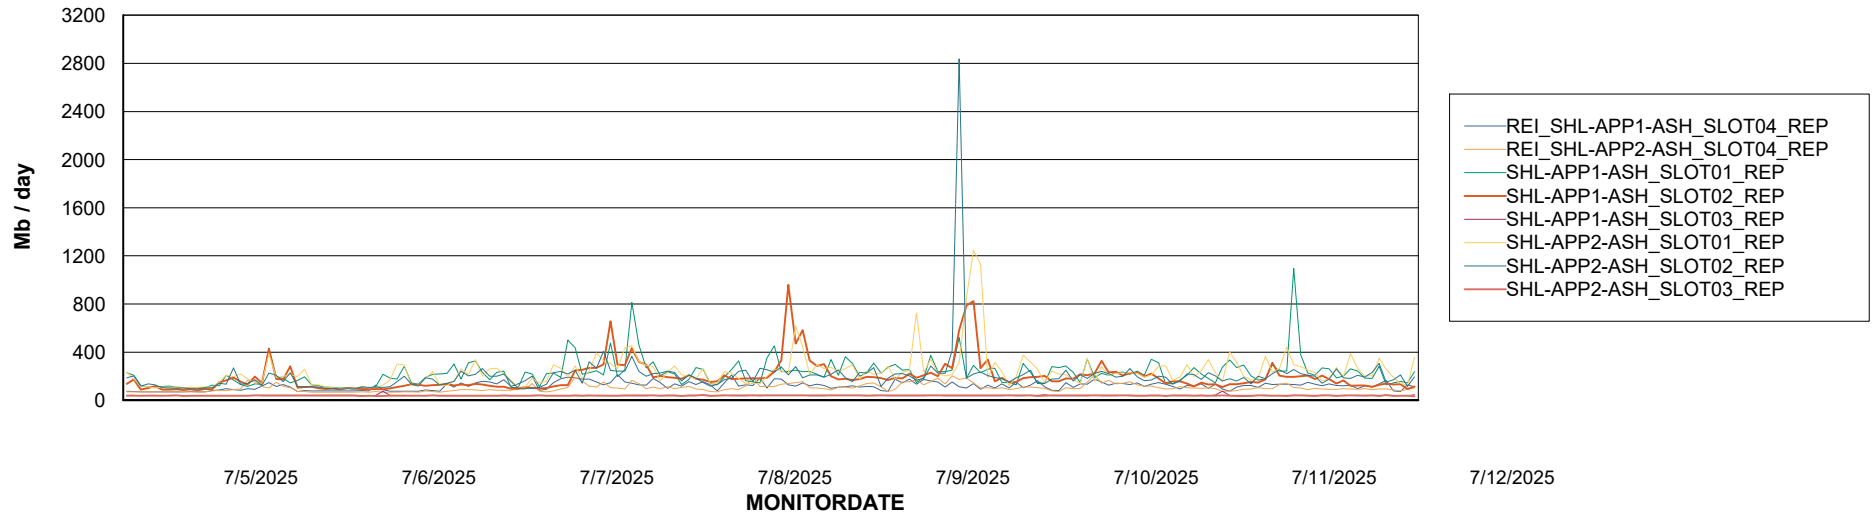

ABSSolute Application ReportServer Services

Avg memory used per ReportServer Service