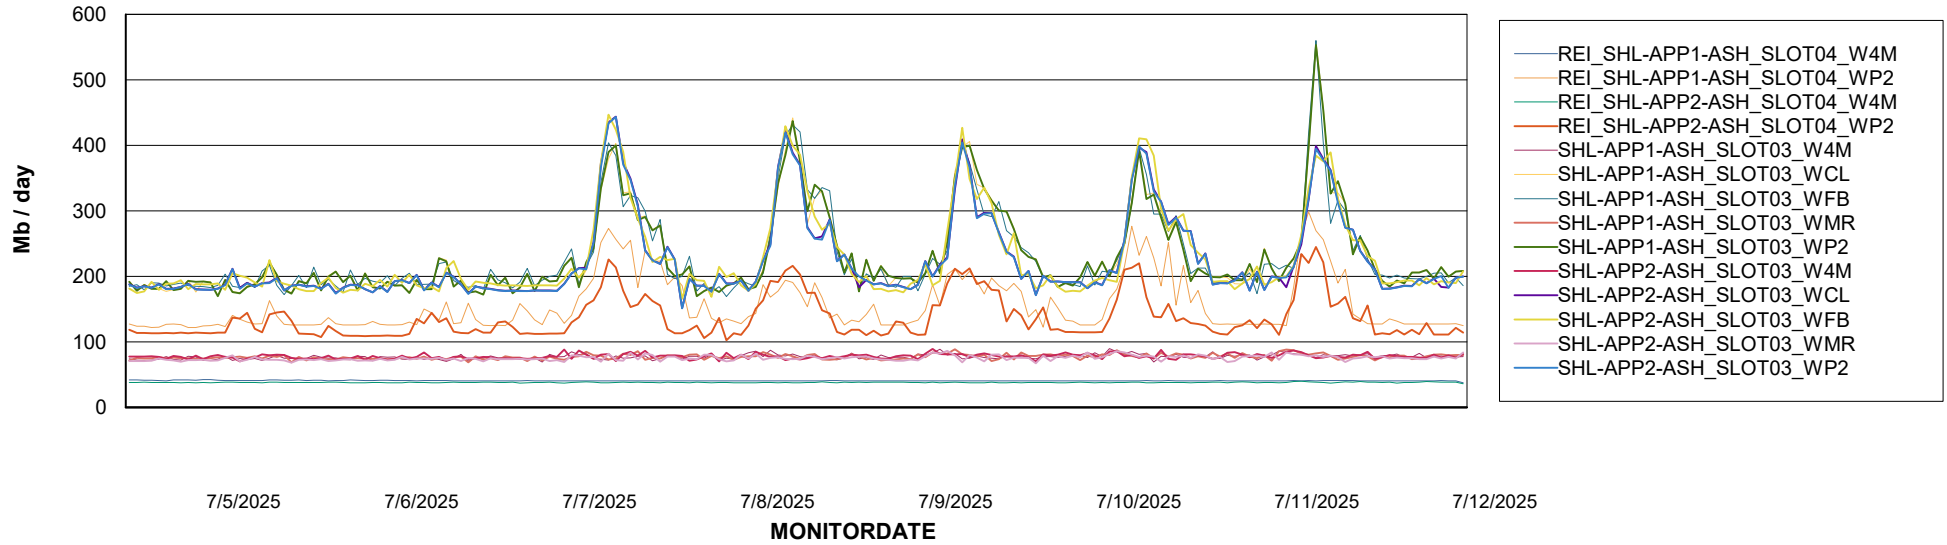

Avg memory used per ReportServer Service

Weekly SLA Customer Report

Customer SHL OCI ASH Production
Database ID 182

ABSolute Web Component Services

Avg memory used per ABS Web component

Weekly SLA Customer Report