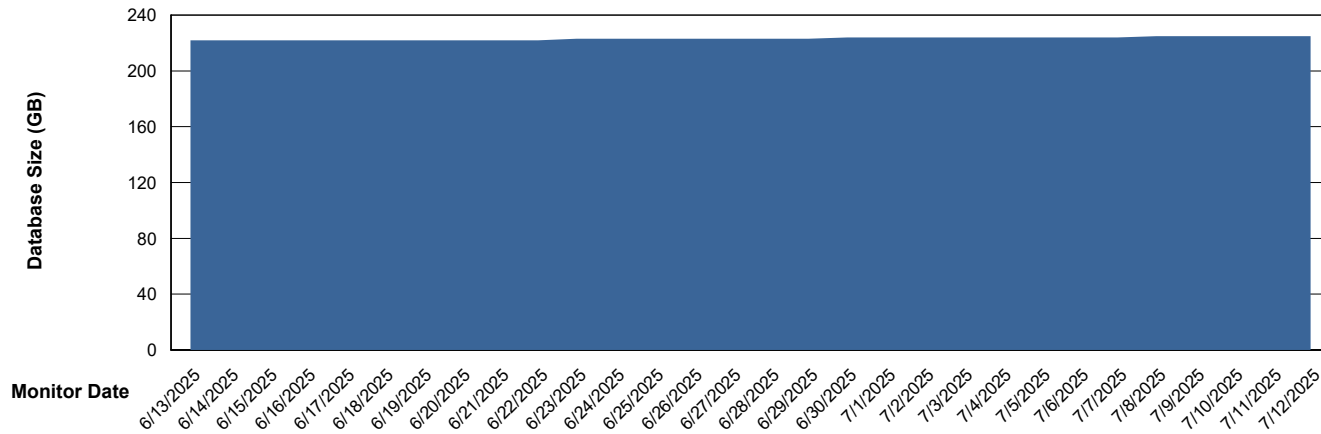

Customer SHL OCI ASH Production
Database ID 182

DATABASE SIZE SHL-BI-ASH_PROD_ABS1

Database growth over last month

DATABASE SIZE SHL-DBS1-ASH_PROD_ABS1

Database growth over last month

Weekly SLA Customer Report

Customer SHL OCI ASH Production
 Database ID 182

Database Tablespace SHL-BI-ASH_PROD_ABS1

Date	Tablespace Name	Filesize (Gb)	Usedsize (Gb)	Percentage free
7/12/2025	ABSDATA	30	16	45
	INDX	35	17	53
7/11/2025	ABSDATA	30	16	45
	INDX	35	17	53
7/10/2025	ABSDATA	30	16	45
	INDX	35	17	53
7/9/2025	ABSDATA	30	16	45
	INDX	35	17	53
7/8/2025	ABSDATA	30	16	45
	INDX	35	17	53
7/7/2025	ABSDATA	30	16	45
	INDX	35	16	53
7/6/2025	ABSDATA	30	16	45
	INDX	35	16	53