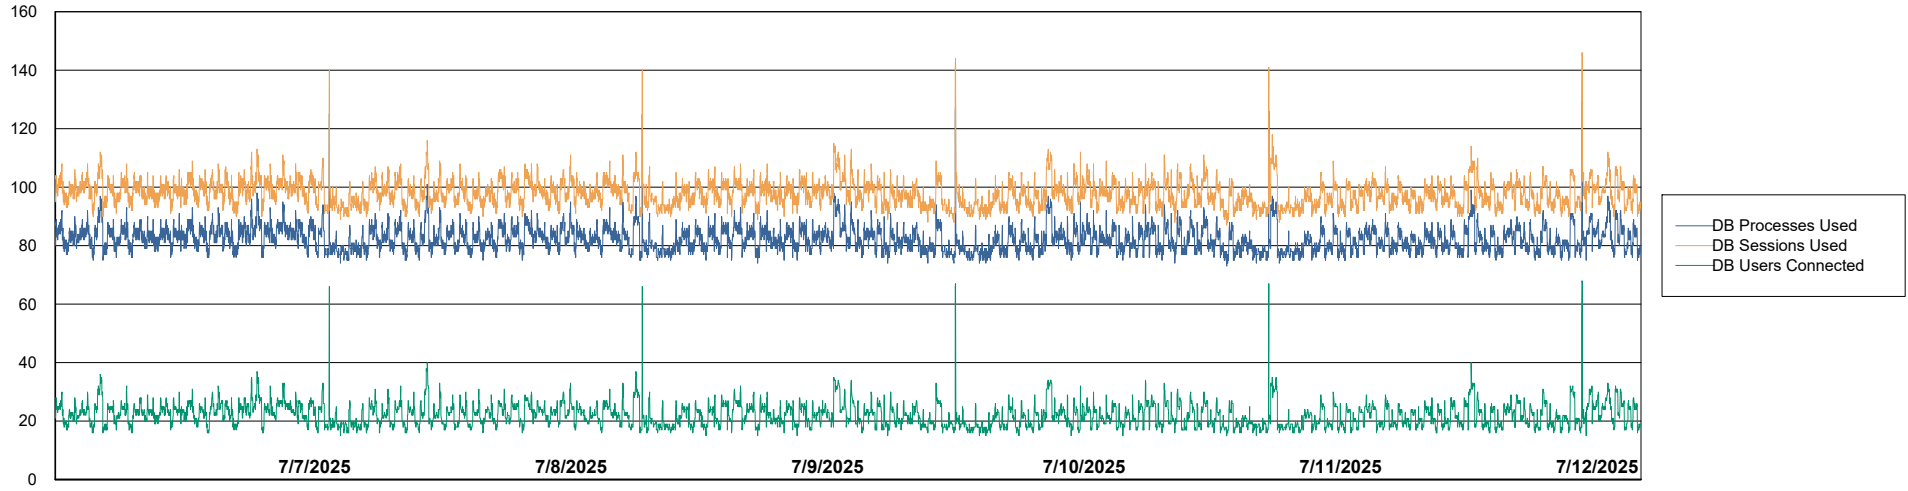

Database Performance SHL-BI-ASH_PROD_ABS1