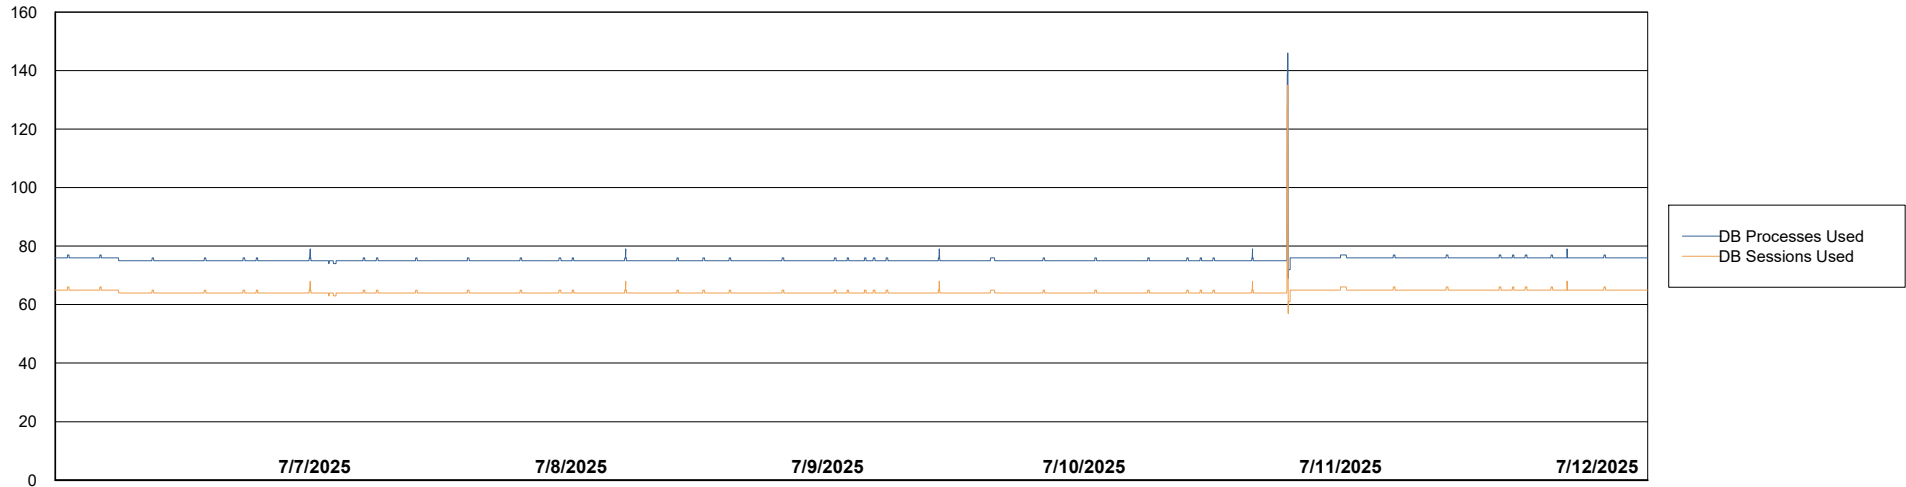

Database Performance SHL-DBS2-ASH_PROD_HSBABS1

DB Processes Max 0
DB Processes Max 1,000
DB Processes Max 4