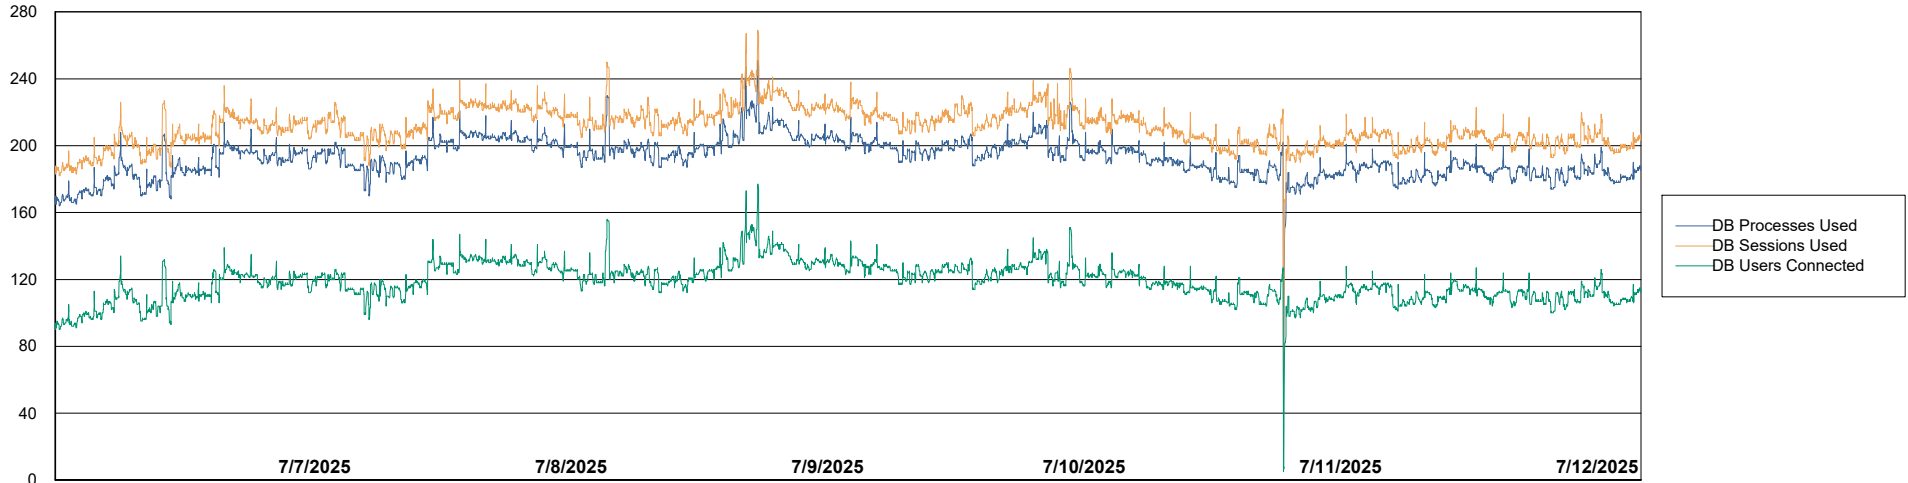

Weekly SLA Customer Report

Customer SHL OCI ASH Production
Database ID 182

Database Performance SHL-BI-ASH_PROD_ABS1

Weekly SLA Customer Report

Customer SHL OCI ASH Production
Database ID 182

Database Performance SHL-DBS1-ASH_PROD_ABS1