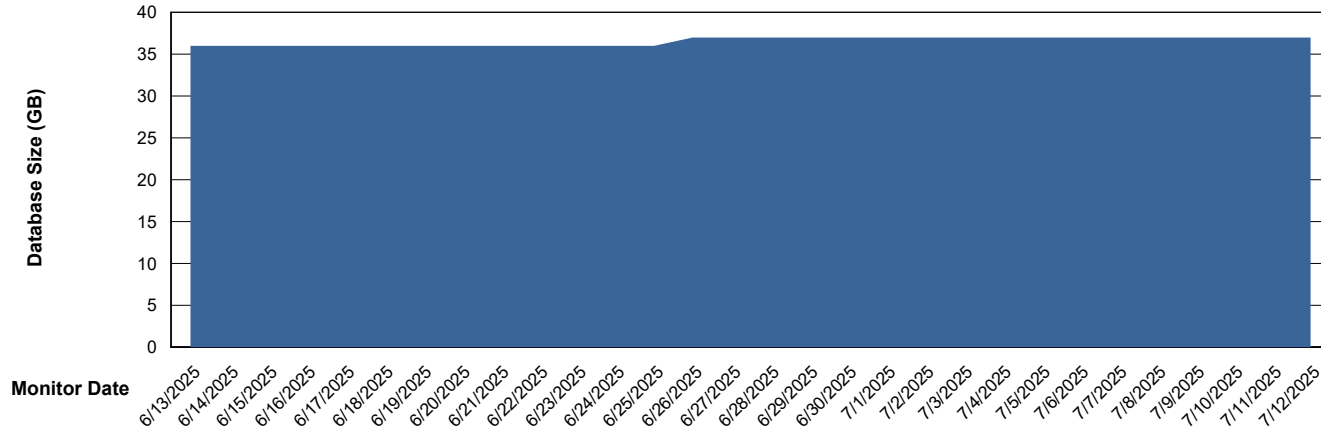

Weekly SLA Customer Report

Customer SHL OCI ASH Production
Database ID 182

Database Performance SHL-BI-ASH_PROD_ABS1

Weekly SLA Customer Report

Customer SHL OCI ASH Production
Database ID 182

Database Performance SHL-DBS1-ASH_PROD_ABS1

Weekly SLA Customer Report

Customer SHL OCI ASH Production
Database ID 182

Database Performance SHL-DBS2-ASH_PROD_HSBABS1

DB Processes Max 0
DB Processes Max 1,000
DB Processes Max 4

Weekly SLA Customer Report

Customer SHL OCI ASH Production
Database ID 182

DATABASE SIZE SHL-BI-ASH_PROD_ABS1

Database growth over last month

DATABASE SIZE SHL-DBS1-ASH_PROD_ABS1

Database growth over last month

Weekly SLA Customer Report