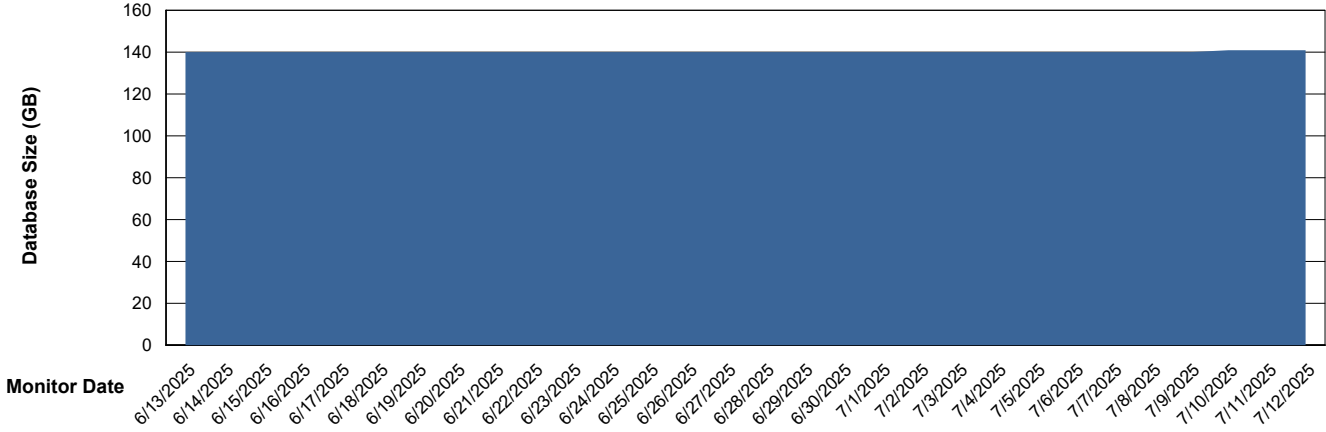

DB Processes Max 300

Weekly SLA Customer Report

Customer RSS Production
 Database ID 52

DATABASE SIZE RSS_PRD_SV1364_PRD_ABS1

Database growth over last month

Database Tablespace RSS_PRD_SV1364_PRD_ABS1

Date	Tablespace Name	Filesize (Gb)	Usedsize (Gb)	Percentage free
7/12/2025	ABSDATA	71	58	19
	INDX	95	78	18
7/11/2025	ABSDATA	71	58	19
	INDX	95	78	18
7/10/2025	ABSDATA	71	58	19
	INDX	95	78	18
7/9/2025	ABSDATA	71	57	19
	INDX	95	78	18
7/8/2025	ABSDATA	71	57	19
	INDX	95	78	18
7/7/2025	ABSDATA	71	57	19
	INDX	95	78	18
7/6/2025	ABSDATA	71	57	19
	INDX	95	78	18

Weekly SLA Customer Report

Customer RSS Production
Database ID 52

Standby Database Health RSS Production

Recovery lag for last 7 days

Weekly SLA Customer Report

Customer RSS Production
Database ID 52

ABSSolute Application Server Services