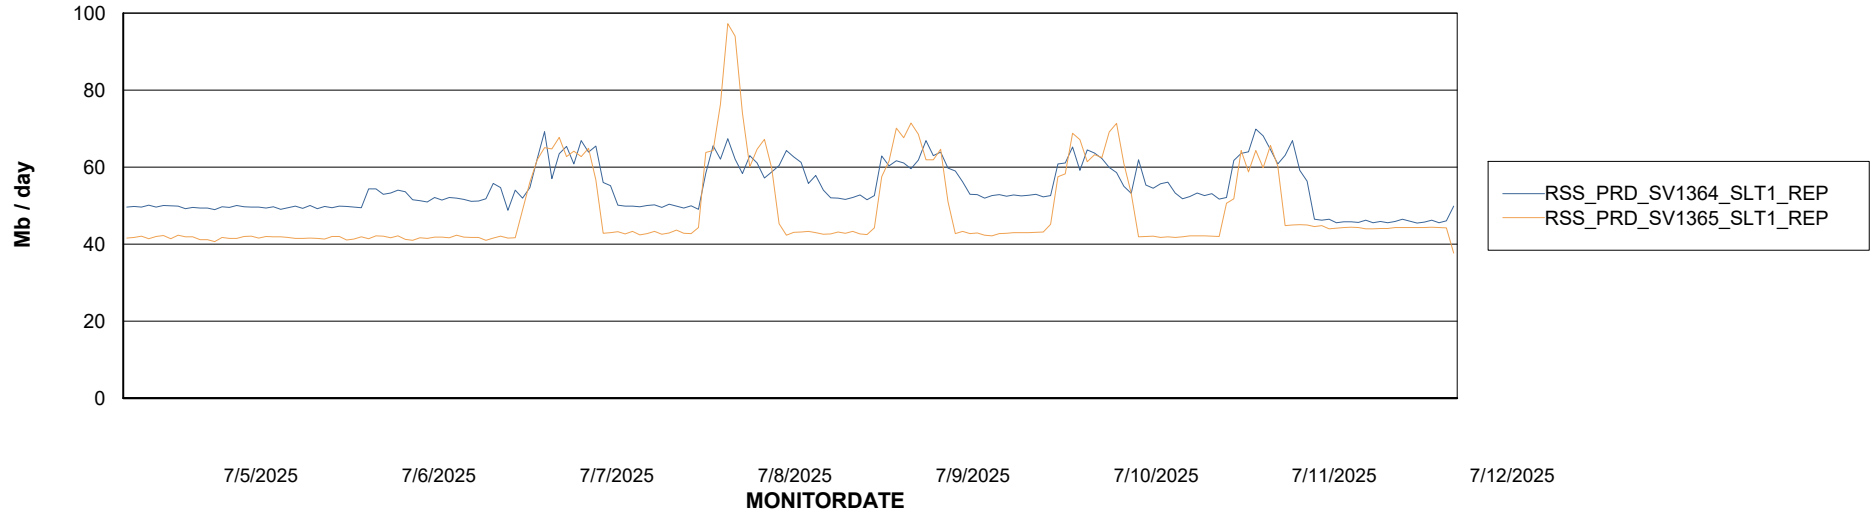

Avg memory used per ABS Server Service

Avg users per day per ABS server

Weekly SLA Customer Report

Customer RSS Production
Database ID 52

ABSSolute Application ReportServer Services

Avg memory used per ReportServer Service