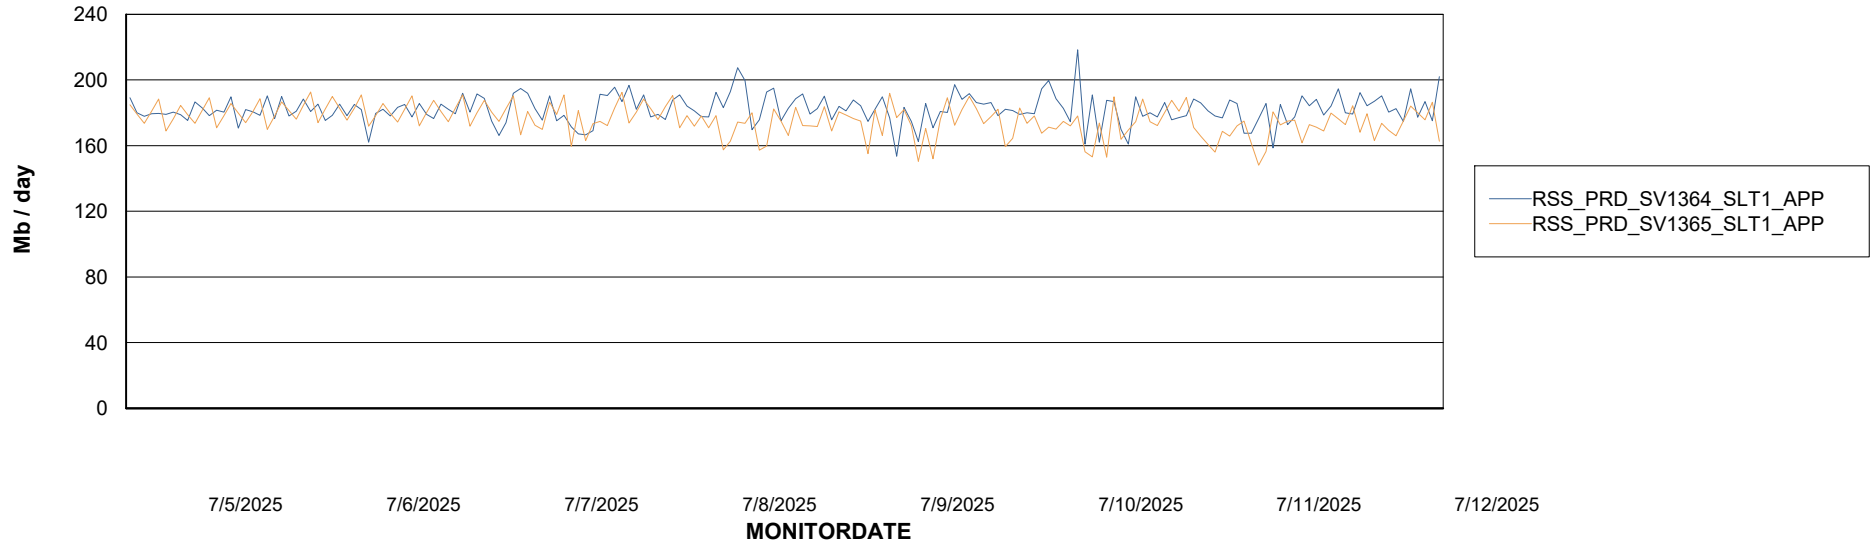

ABSSolute Application Server Services

Avg memory used per ABS Server Service