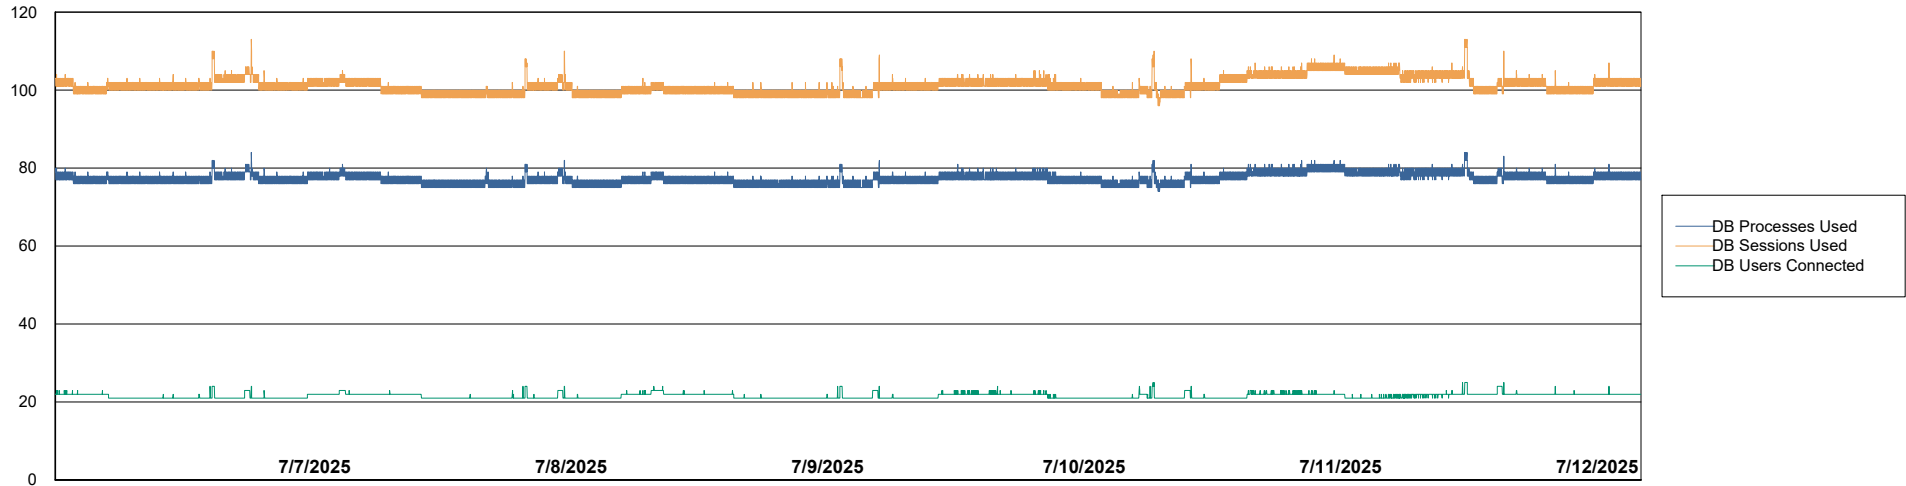

Weekly SLA Customer Report

Customer RSS Production
Database ID 52

Database Performance RSS_PRD_SV1364_PRD_ABS1

Weekly SLA Customer Report

Customer RSS Production
Database ID 52

Database Performance RSS_PRD_SV1365_PRD_HSBABS1