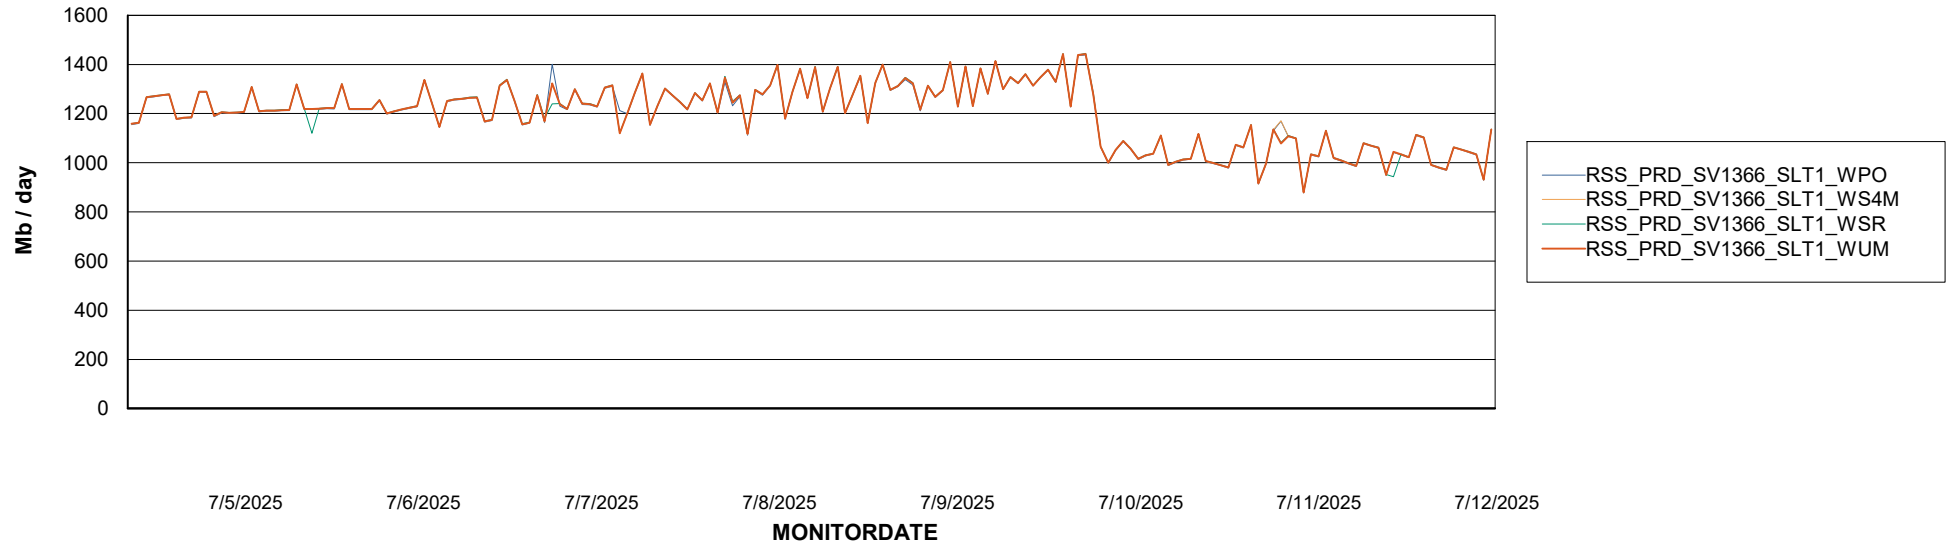

ABSSolute Web Component Services

Avg memory used per ABS Web component