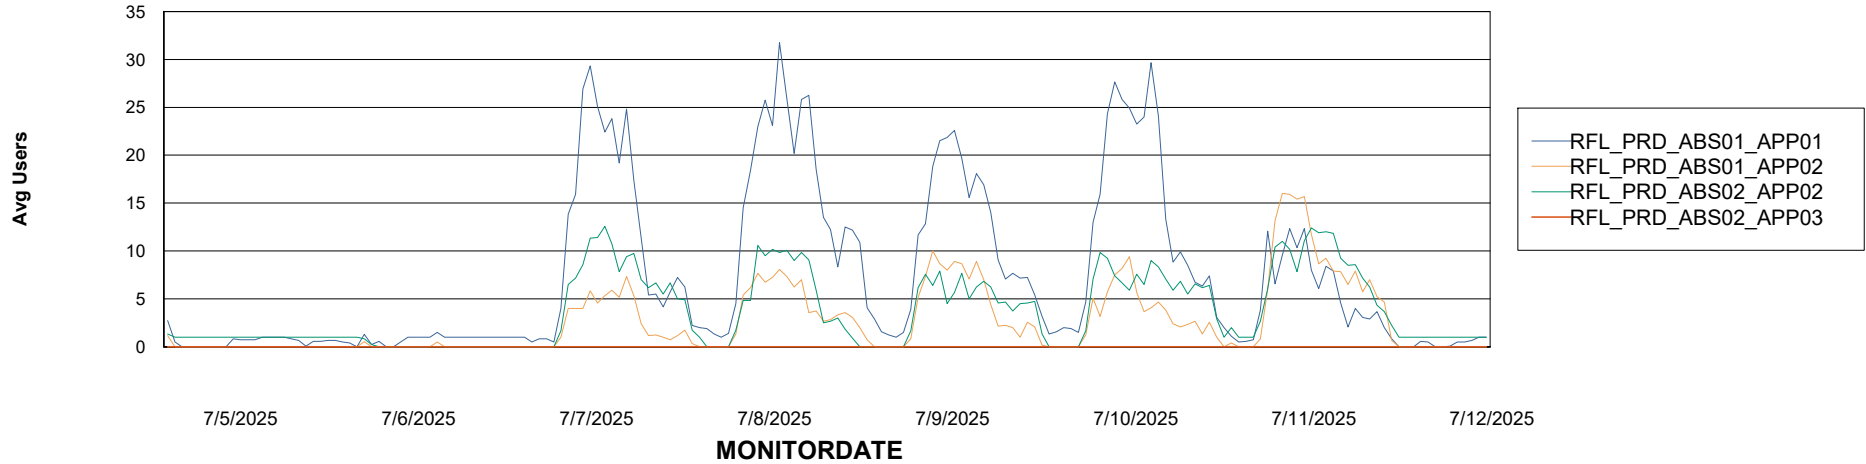

Avg users per day per ABS server