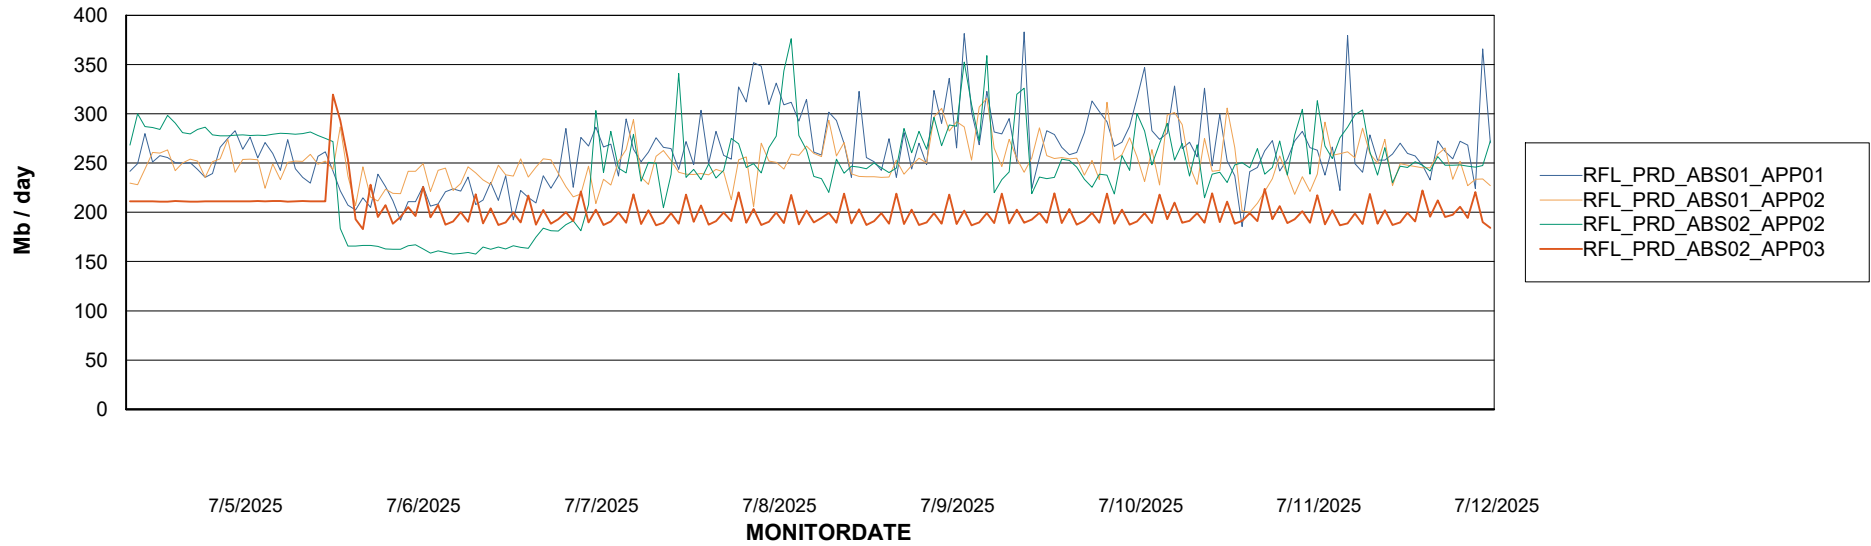

ABSSolute Application Server Services

Avg memory used per ABS Server Service