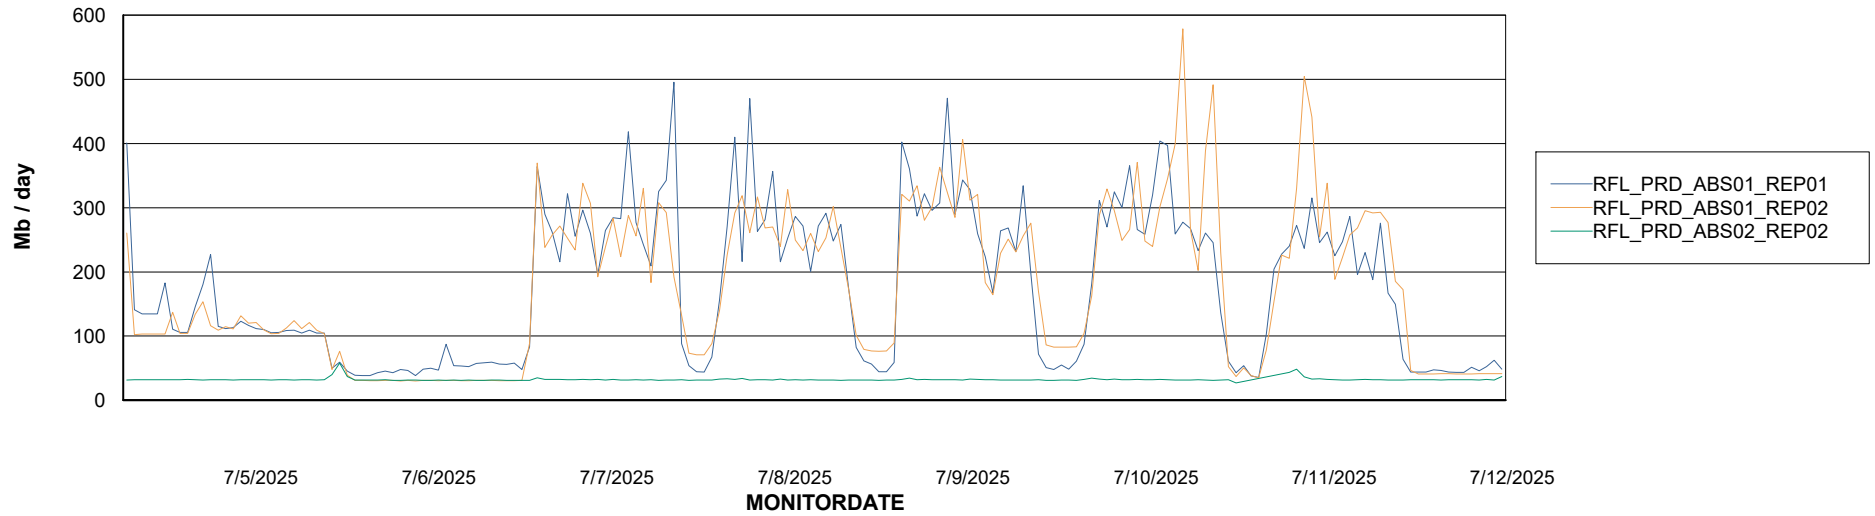

Avg memory used per ABS Server Service

Avg users per day per ABS server

Weekly SLA Customer Report

Customer RFL_Production
Database ID 36

ABSSolute Application ReportServer Services

Avg memory used per ReportServer Service