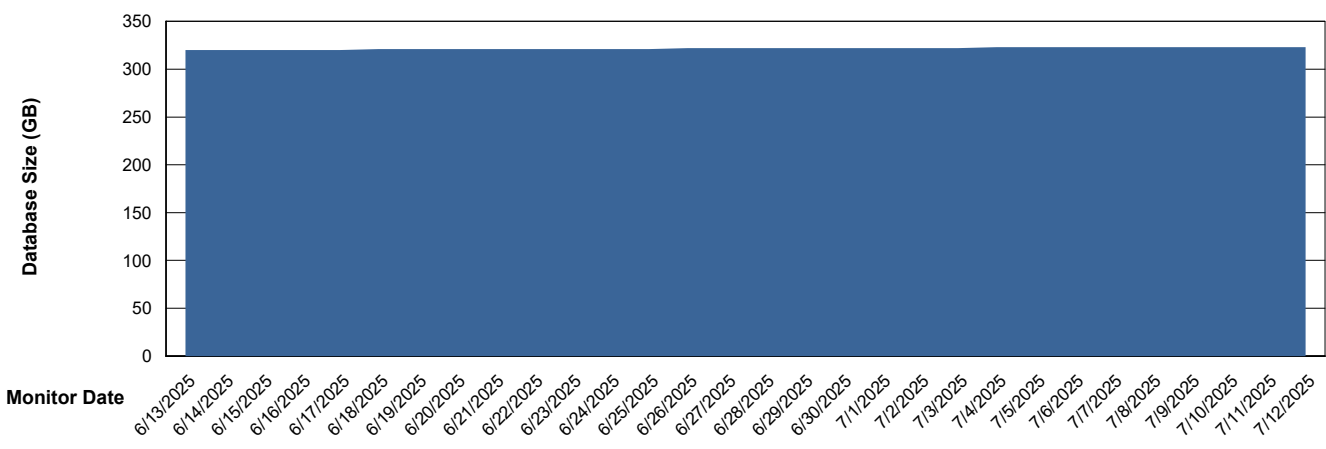

DB Processes Max 1,000

Weekly SLA Customer Report

Customer RFL_Production
 Database ID 36

DATABASE SIZE RFL_PRD_ABS01_DB

Database growth over last month

Database Tablespace RFL_PRD_ABS01_DB

Date	Tablespace Name	Filesize (Gb)	Usedsize (Gb)	Percentage free
7/12/2025	ABSDATA	121	90	25
	INDX	262	217	17
7/11/2025	ABSDATA	121	90	25
	INDX	262	217	17
7/10/2025	ABSDATA	121	90	25
	INDX	262	217	17
7/9/2025	ABSDATA	121	90	25
	INDX	262	217	17
7/8/2025	ABSDATA	121	90	26
	INDX	262	217	17
7/7/2025	ABSDATA	121	90	26
	INDX	262	217	17
7/6/2025	ABSDATA	117	90	23
	INDX	258	217	16

Weekly SLA Customer Report

Customer RFL_Production
Database ID 36

Standby Database Health RFL_Production

Recovery lag for last 7 days

Weekly SLA Customer Report

Customer RFL_Production
Database ID 36

ABSSolute Application Server Services