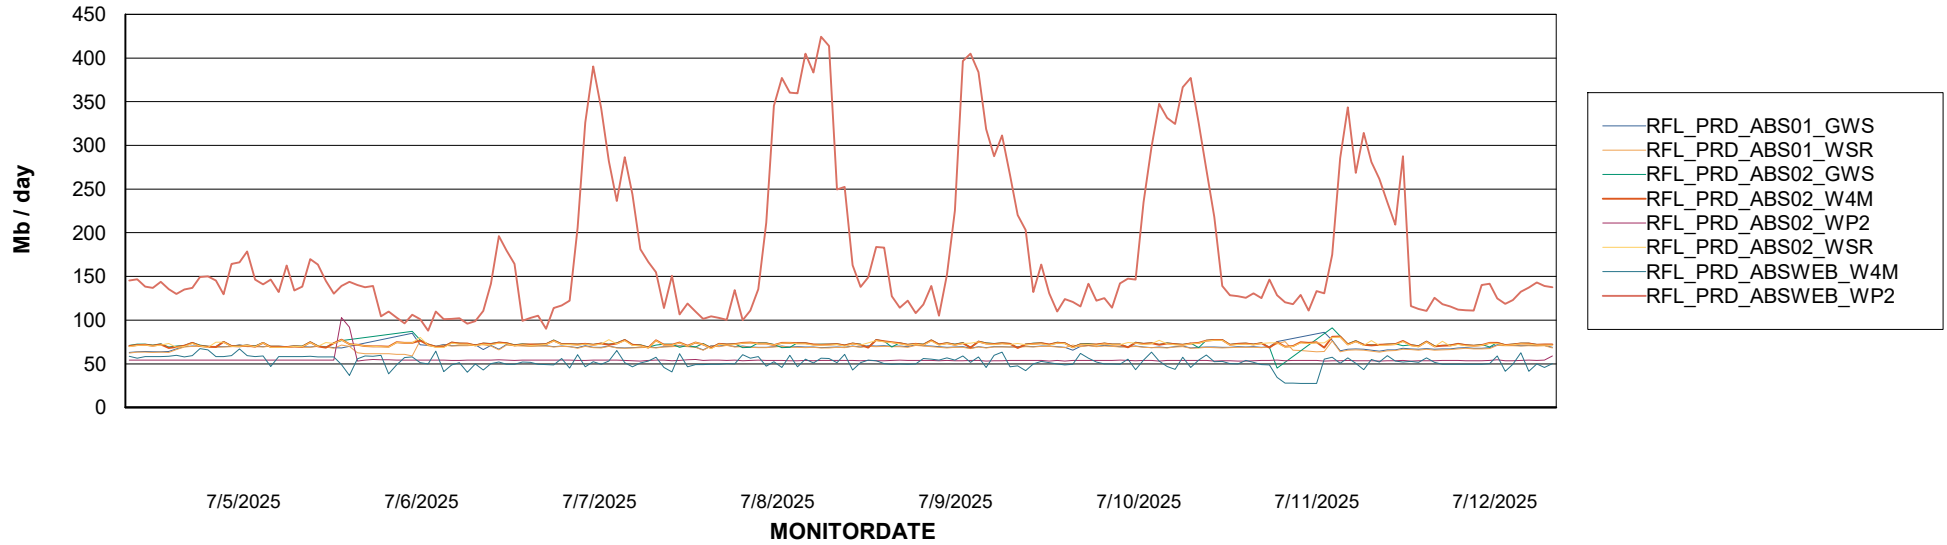

ABSSolute Web Component Services

Avg memory used per ABS Web component