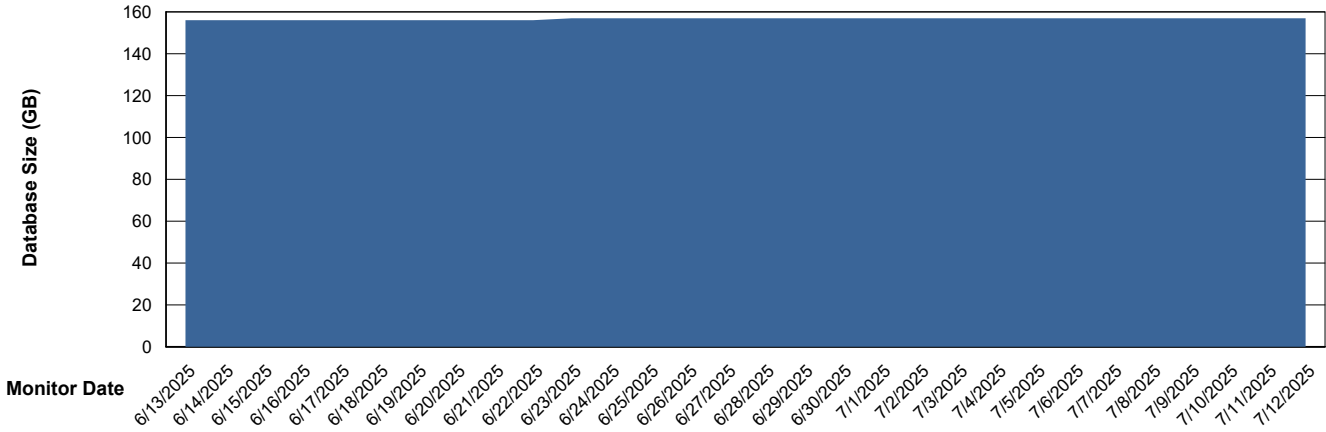

Database growth over last month

Database Tablespace RAS_PRD_NEDLIN-ST-APP01_ABS1

Date	Tablespace Name	Filesize (Gb)	Usedsize (Gb)	Percentage free
7/12/2025	ABSDATA	60	40	33
	INDX	128	101	21
7/11/2025	ABSDATA	60	40	33
	INDX	128	101	21
7/10/2025	ABSDATA	60	40	33
	INDX	128	101	21
7/9/2025	ABSDATA	60	40	33
	INDX	128	101	21
7/8/2025	ABSDATA	60	40	33
	INDX	128	101	21
7/7/2025	ABSDATA	60	40	33
	INDX	128	101	21
7/6/2025	ABSDATA	60	40	33
	INDX	128	101	21