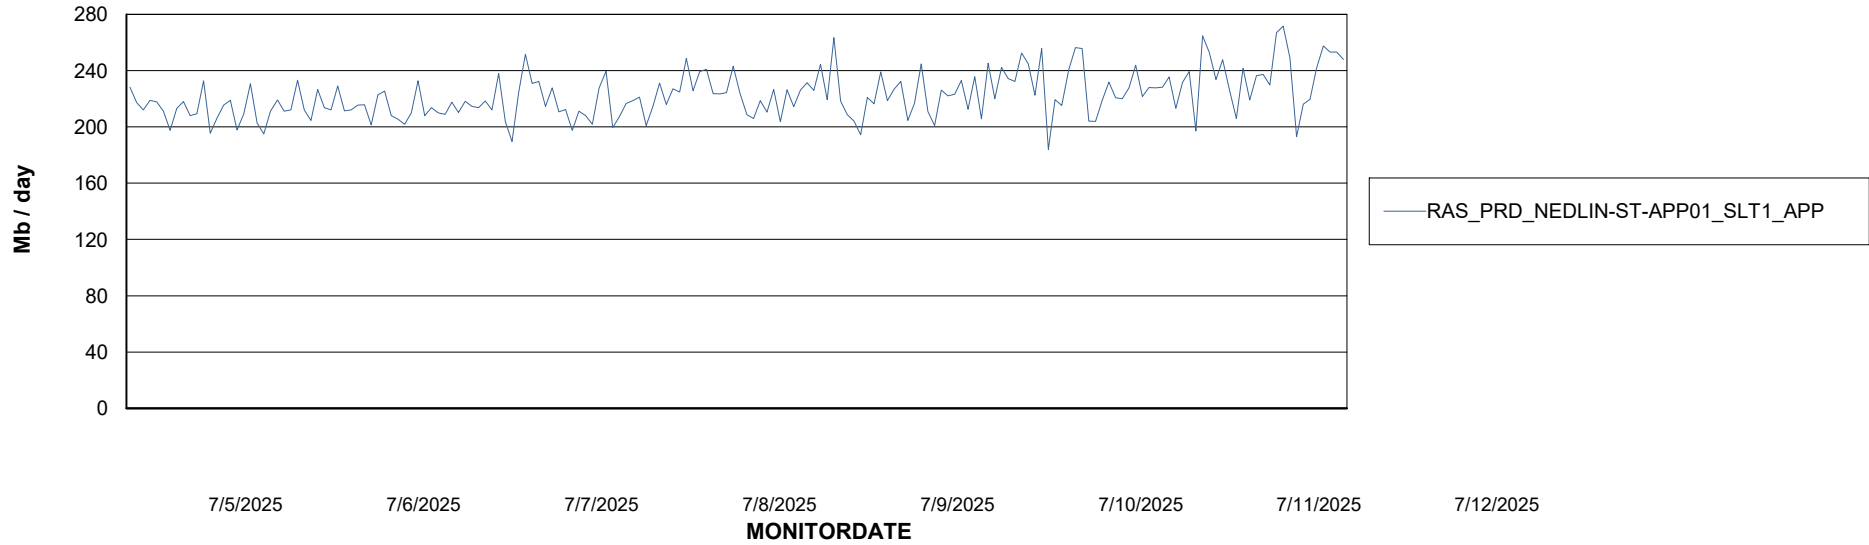

ABSSolute Application Server Services

Avg memory used per ABS Server Service