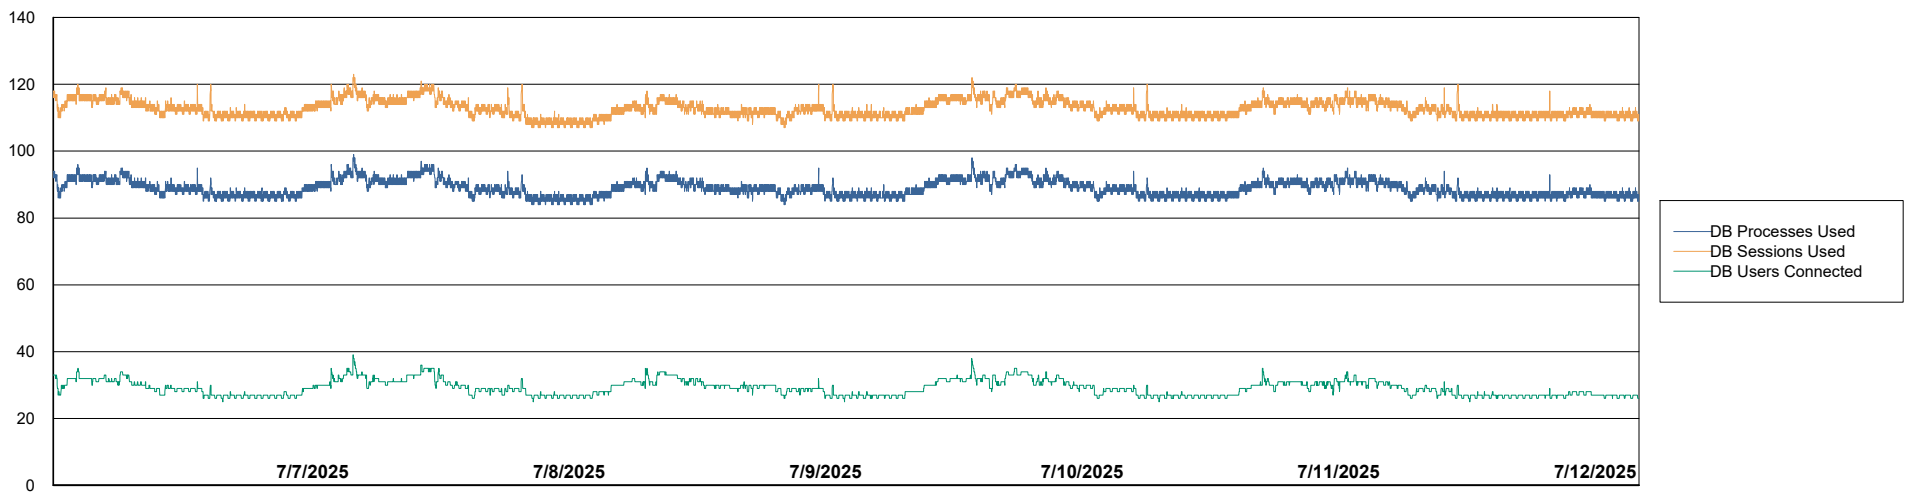

Database Performance RAS_PRD_NEDLIN-ST-APP01_ABS1