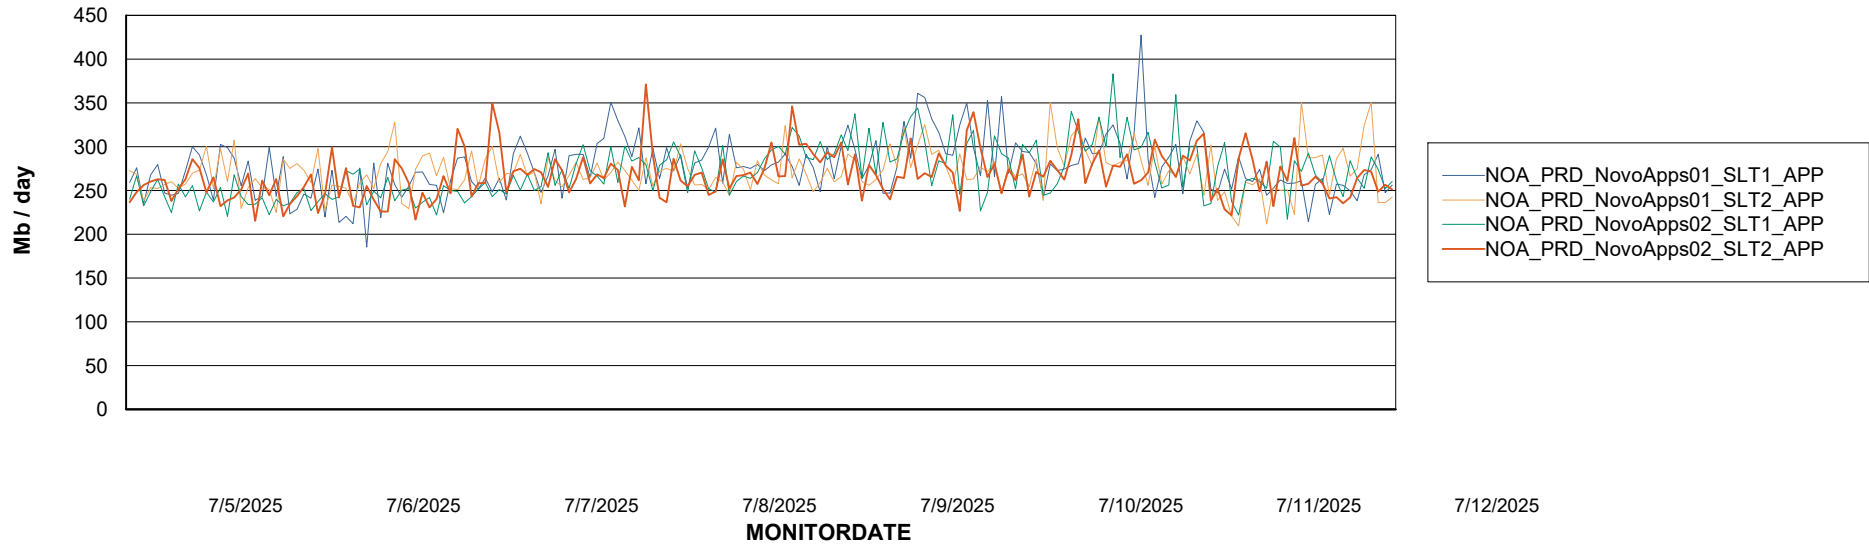

ABSSolute Application Server Services

Avg memory used per ABS Server Service