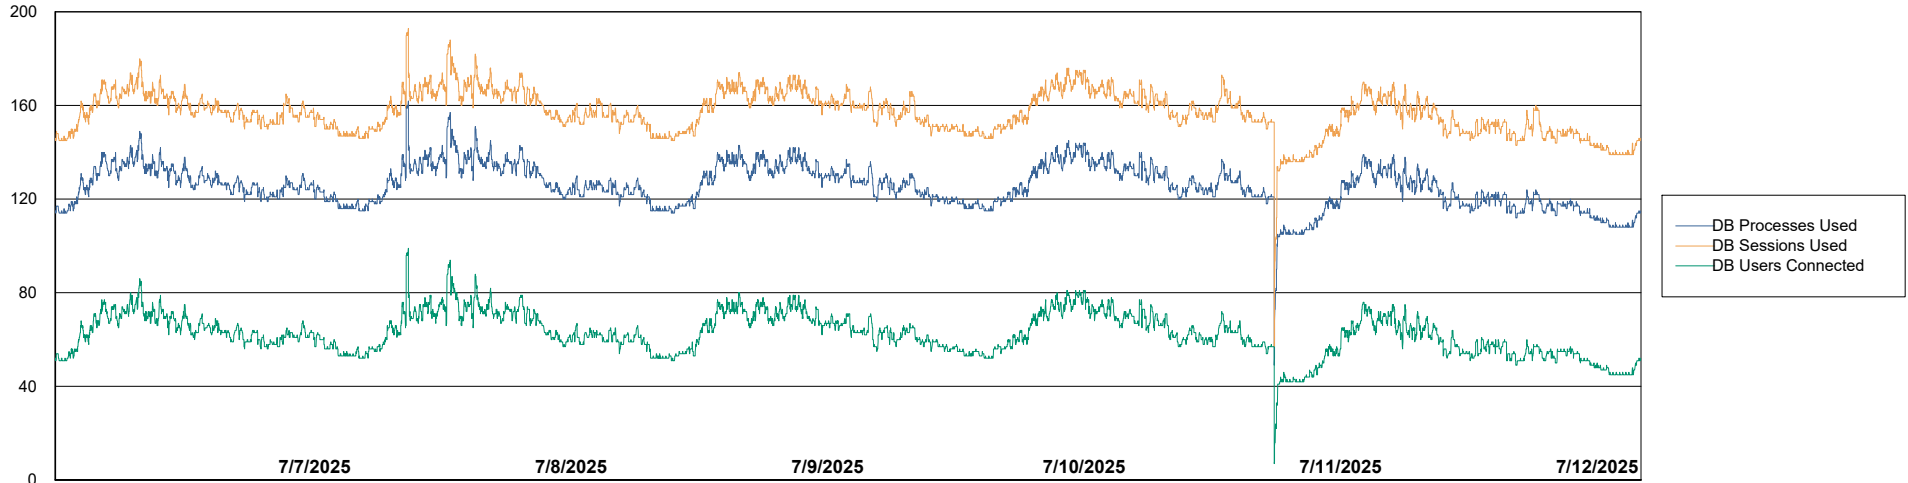

Weekly SLA Customer Report

Customer NOA_Production (24/7)
Database ID 116

Database Performance NOA_PRD_NHSBI_ABS1

Weekly SLA Customer Report

Customer NOA_Production (24/7)
Database ID 116

Database Performance NOA_PRD_NovoABS01_ABS1