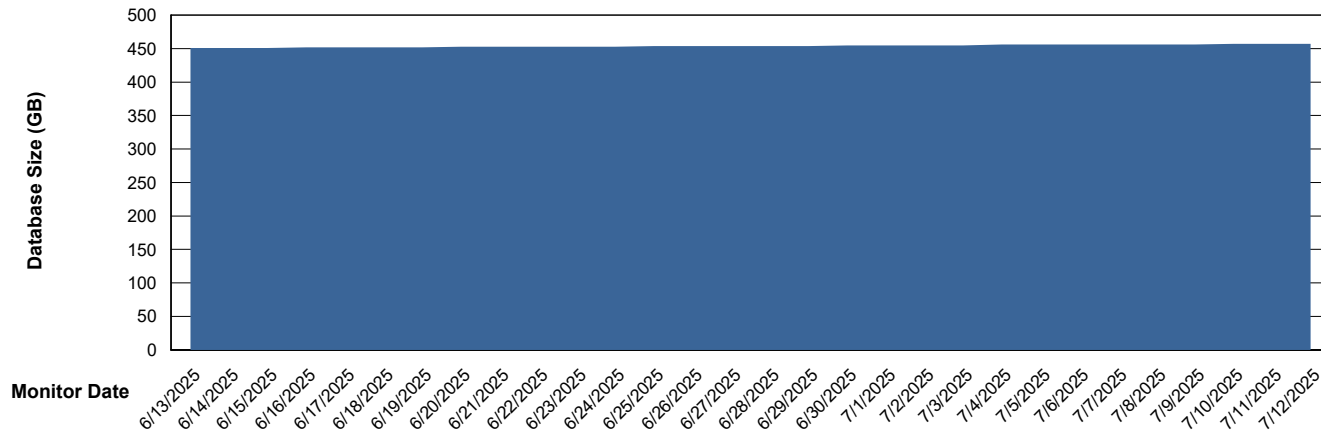

Weekly SLA Customer Report

Customer NOA_Production (24/7)
Database ID 116

Database Performance NOA_PRD_NovoABS03_HSBABS1

DB Processes Max 300

Weekly SLA Customer Report

Customer NOA_Production (24/7)
Database ID 116

DATABASE SIZE NOA_PRD_NHSBI_ABS1

Database growth over last month

DATABASE SIZE NOA_PRD_NovoABS01_ABS1

Database growth over last month

Weekly SLA Customer Report

Customer NOA_Production (24/7)
 Database ID 116