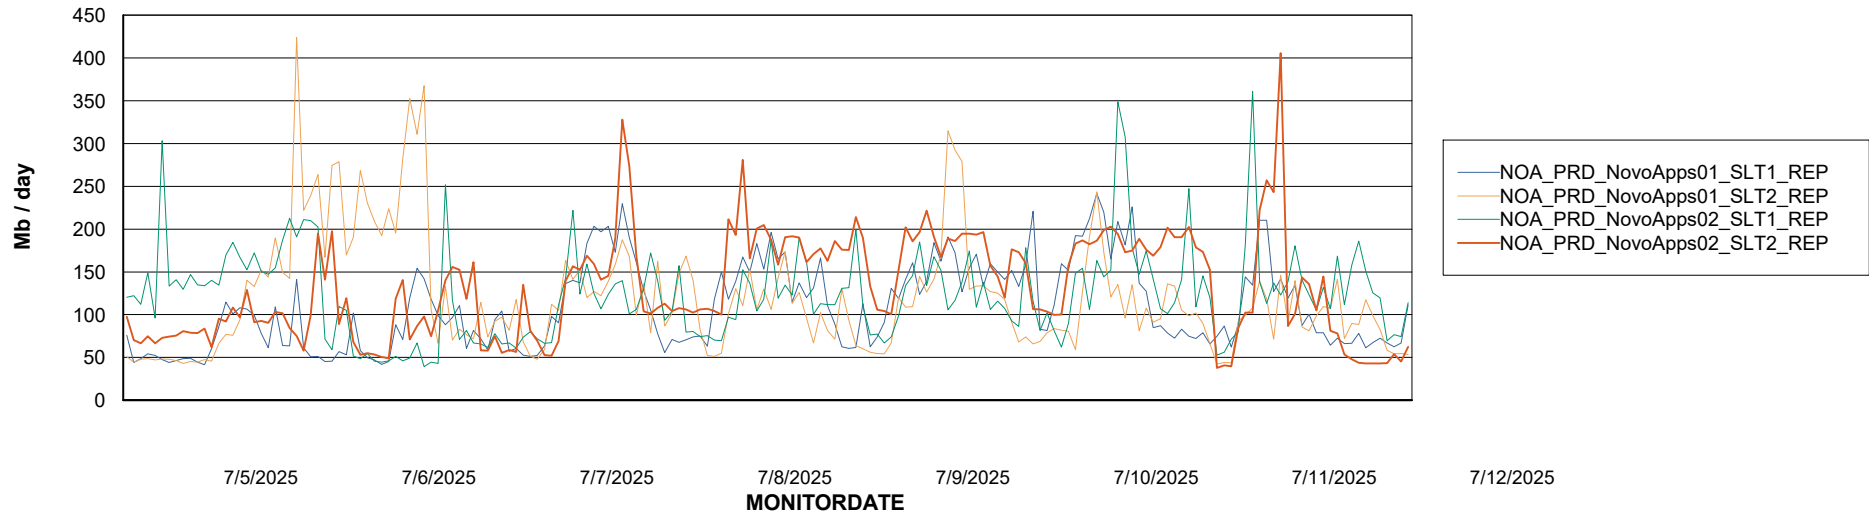

Avg memory used per ABS Server Service

Avg users per day per ABS server

Weekly SLA Customer Report

Customer NOA_Production (24/7)
Database ID 116

ABSSolute Application ReportServer Services

Avg memory used per ReportServer Service