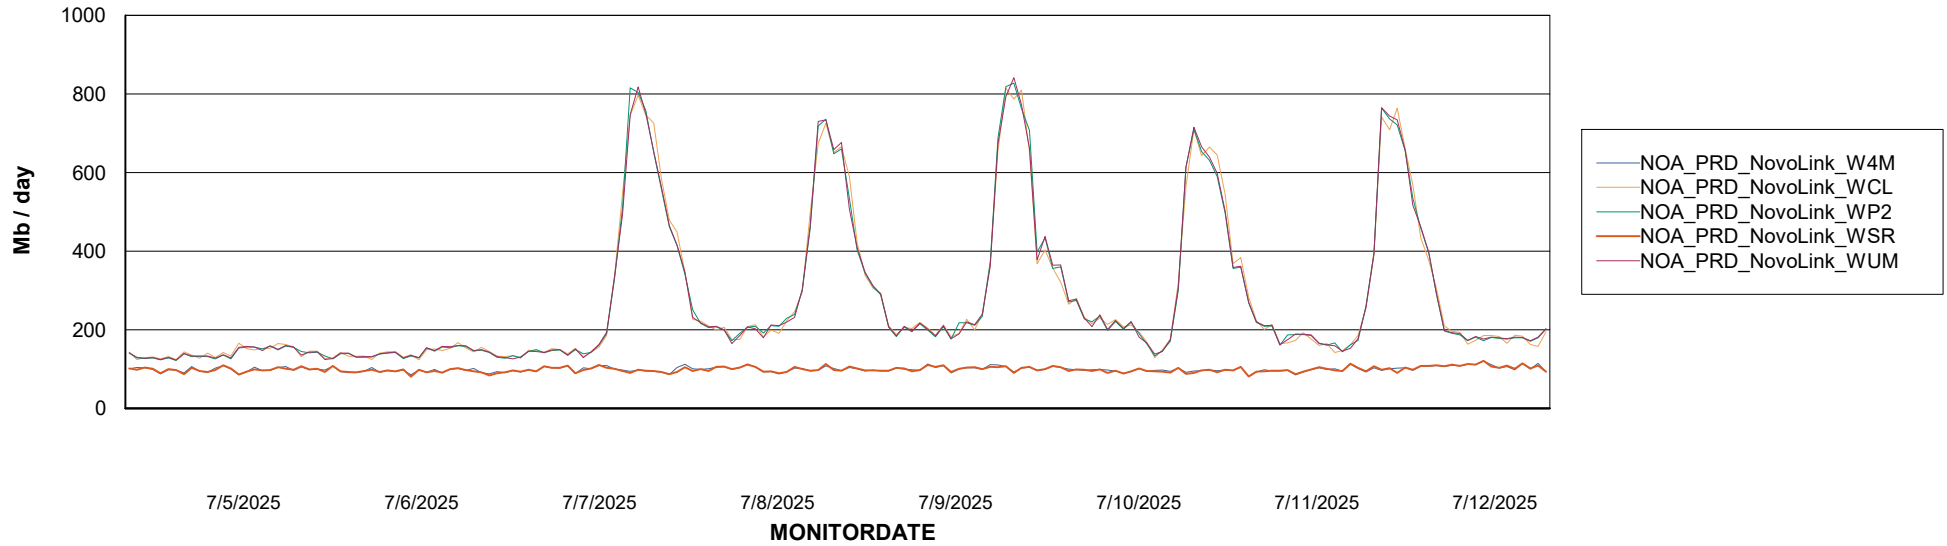

ABSSolute Web Component Services

Avg memory used per ABS Web component