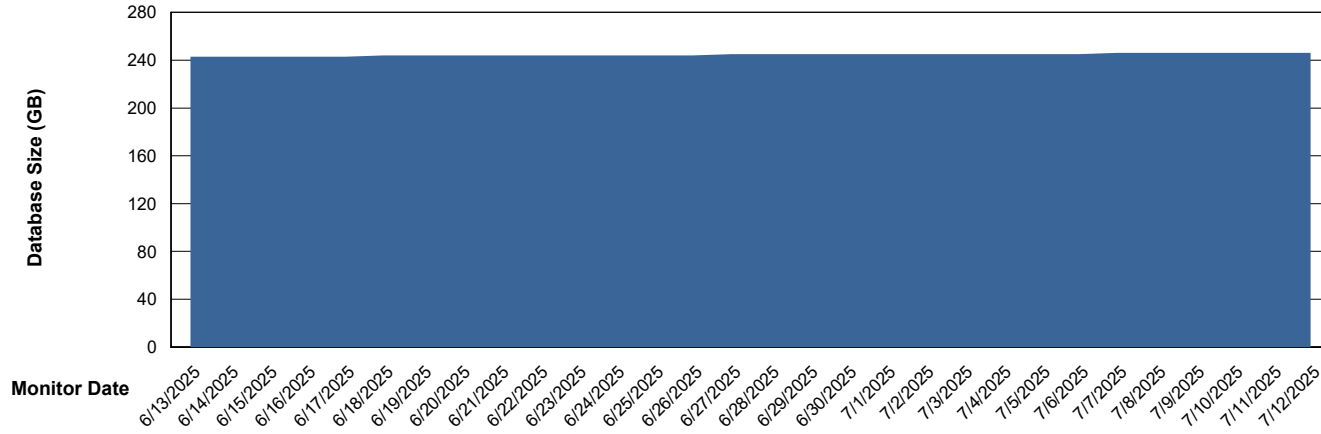

Weekly SLA Customer Report

Customer NOA_Production (24/7)
Database ID 116

Database Performance NOA_PRD_NovoABS03_HSBABS1

DB Processes Max 300

Weekly SLA Customer Report

Customer NOA_Production (24/7)
Database ID 116

DATABASE SIZE NOA_PRD_NHSBI_ABS1

Database growth over last month

DATABASE SIZE NOA_PRD_NovoABS01_ABS1

Database growth over last month

Weekly SLA Customer Report

Customer NOA_Production (24/7)
 Database ID 116