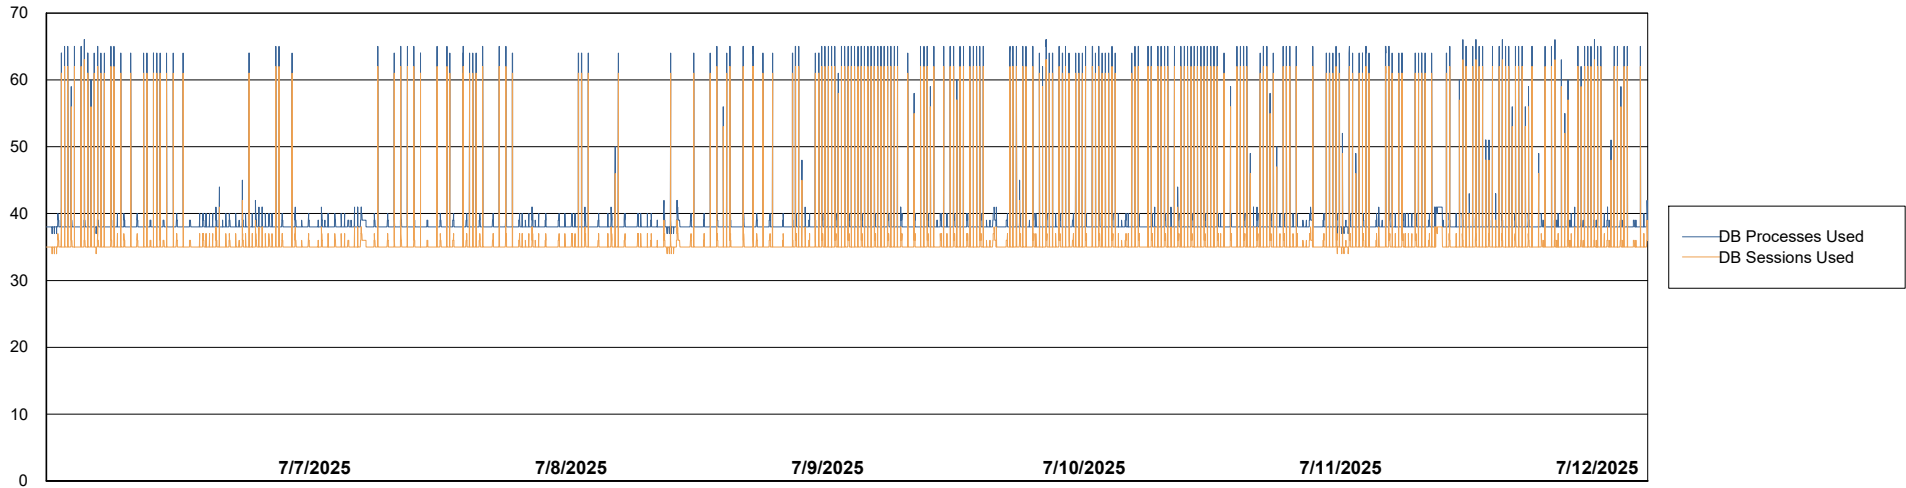

Database Performance NOA_PRD_NovoABS03_HSBABS1

DB Processes Max 300