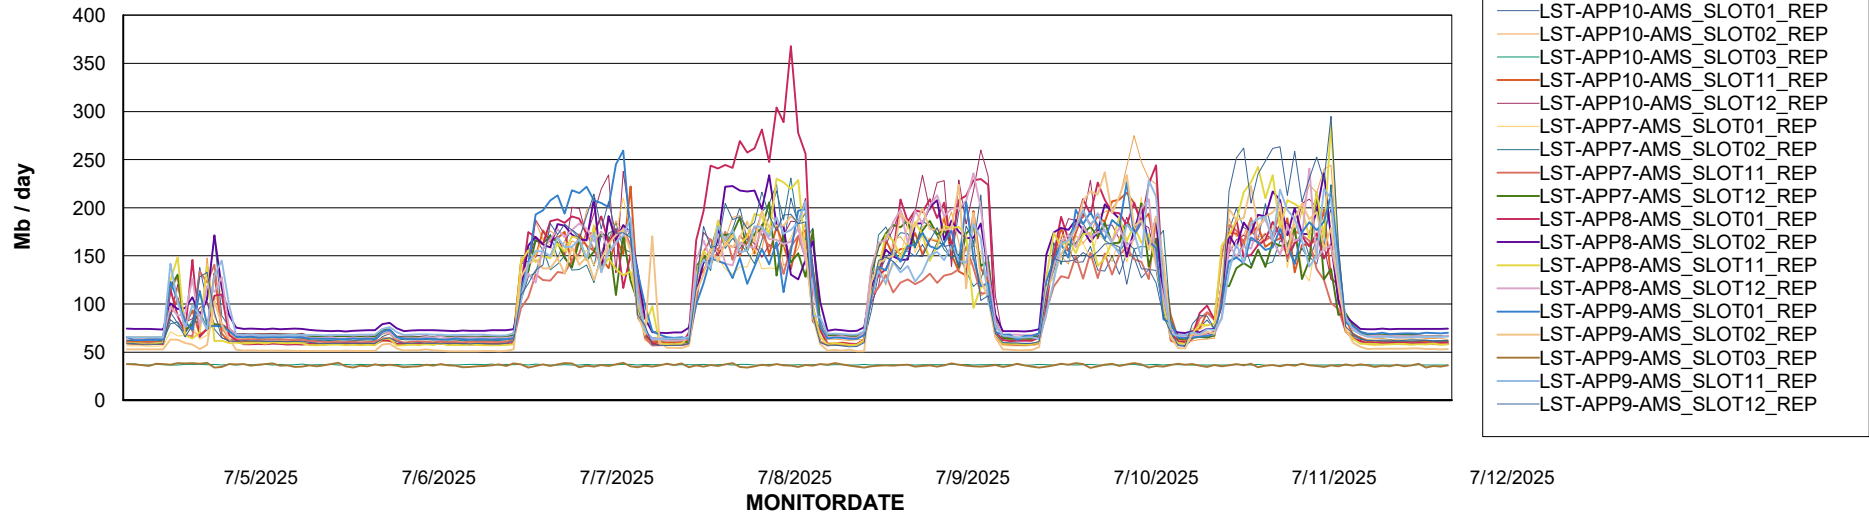

ABSSolute Application ReportServer Services

Avg memory used per ReportServer Service