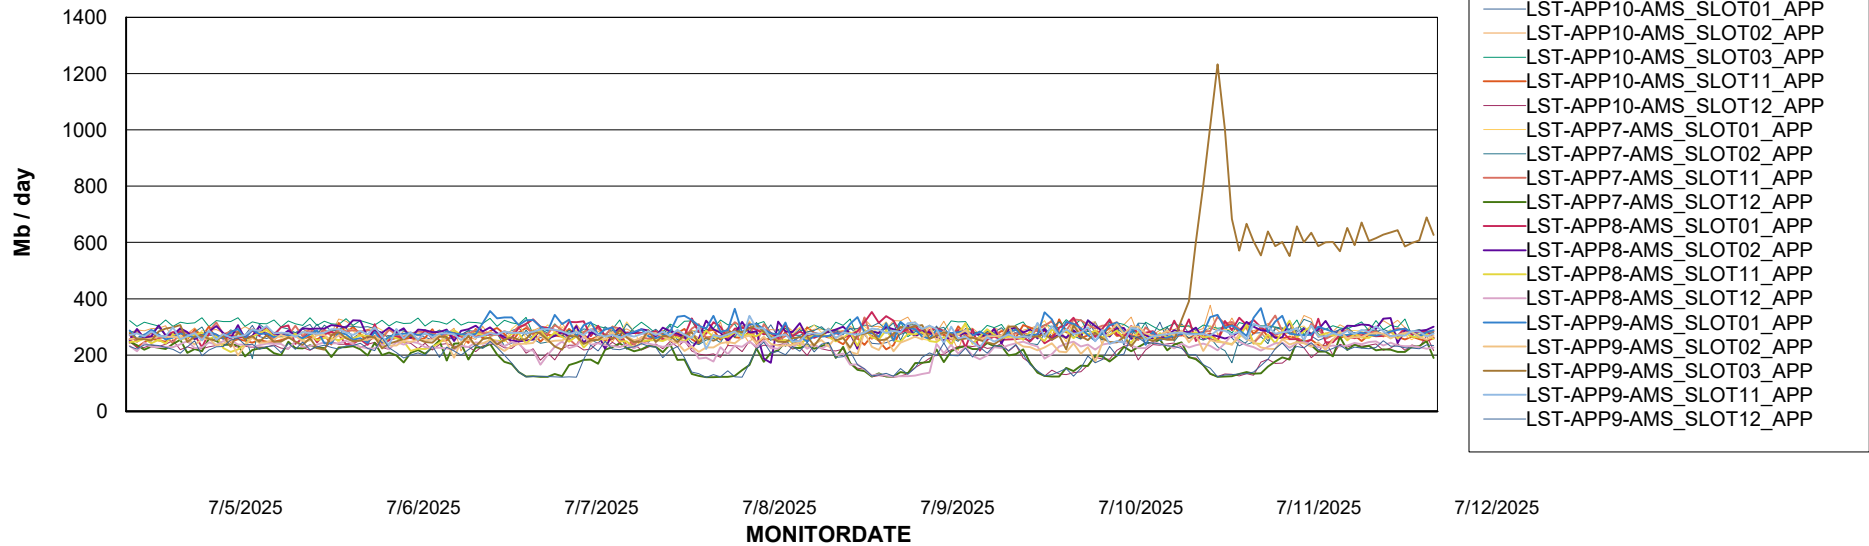

ABSSolute Application Server Services

Avg memory used per ABS Server Service