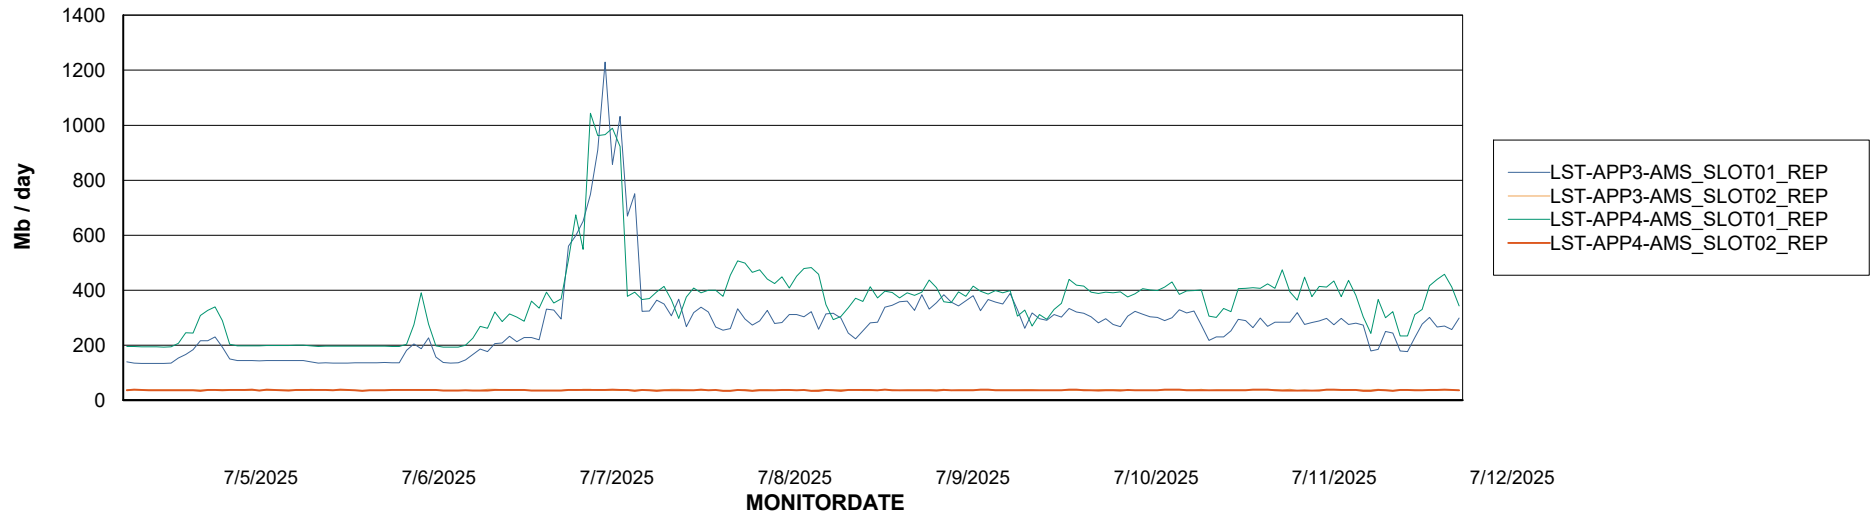

ABSSolute Application ReportServer Services

Avg memory used per ReportServer Service