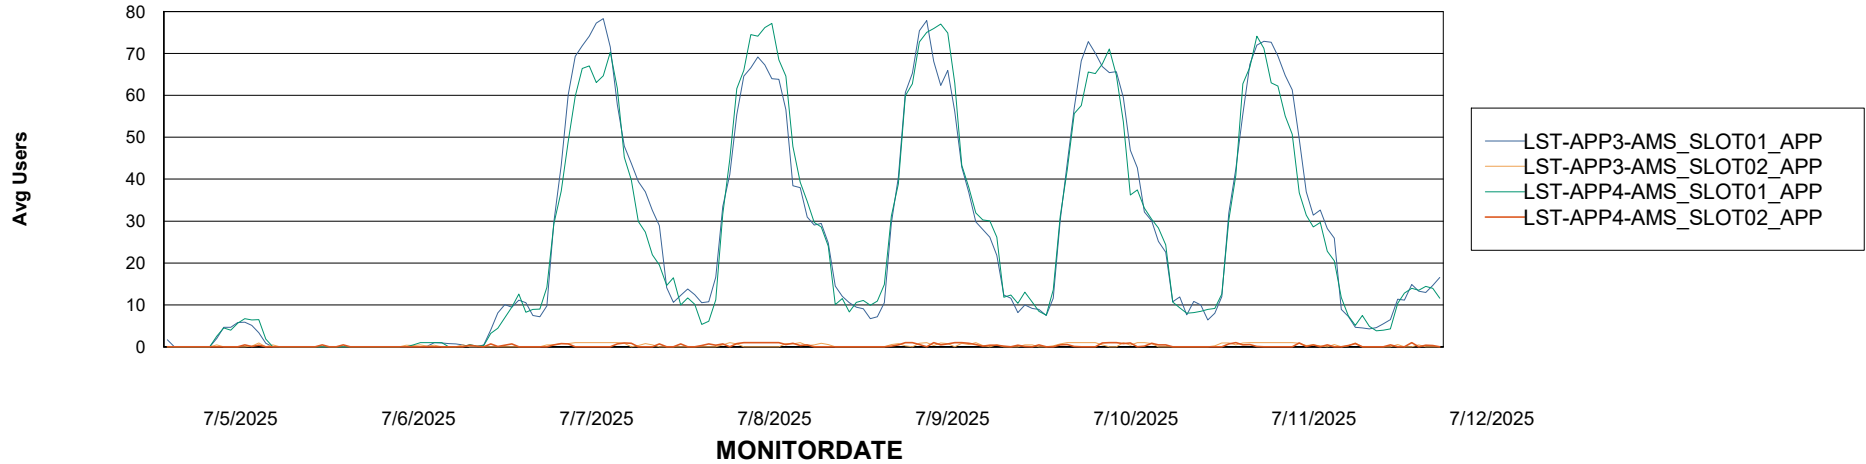

Weekly SLA Customer Report

Customer LST OCI AMS Production ABSME
Database ID 213

ABSSolute Application Server Services

Avg memory used per ABS Server Service

Avg users per day per ABS server

Weekly SLA Customer Report