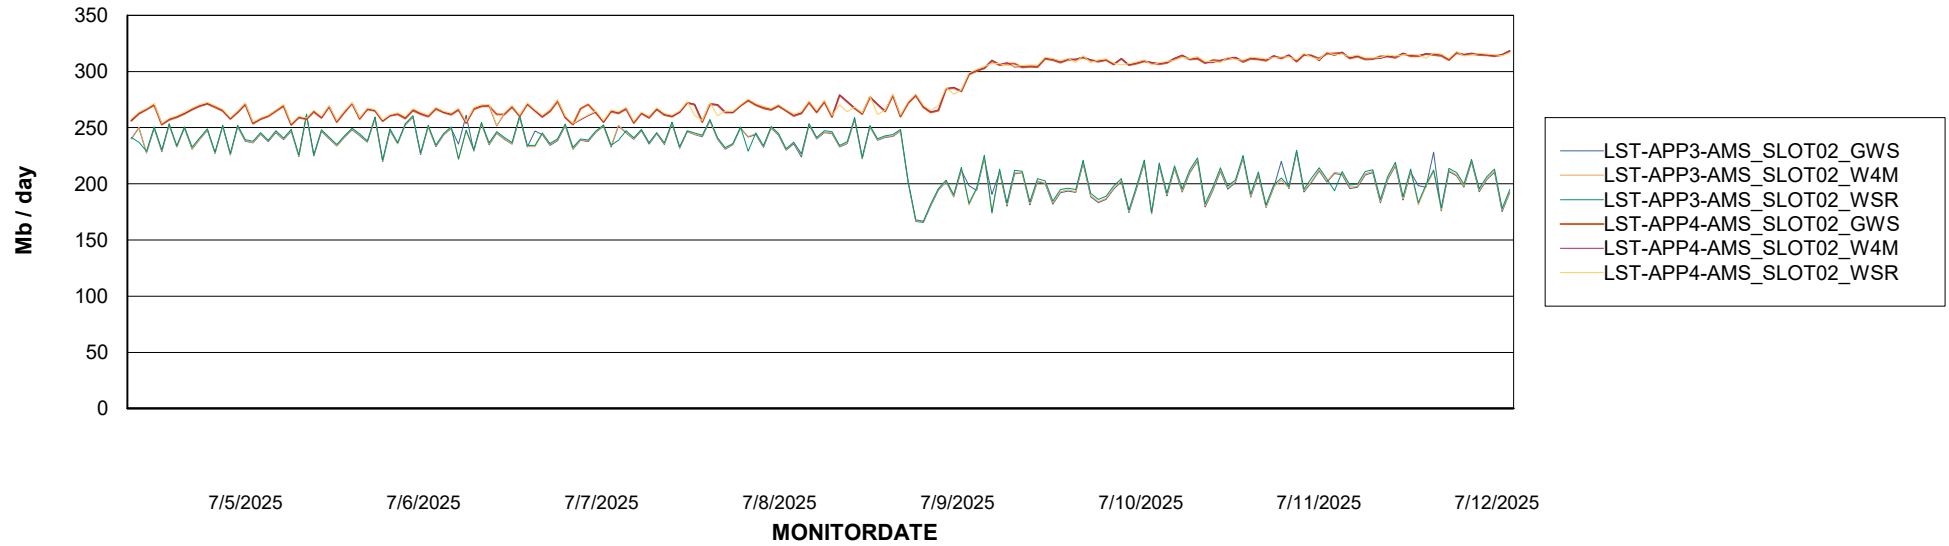

ABSSolute Web Component Services

Avg memory used per ABS Web component