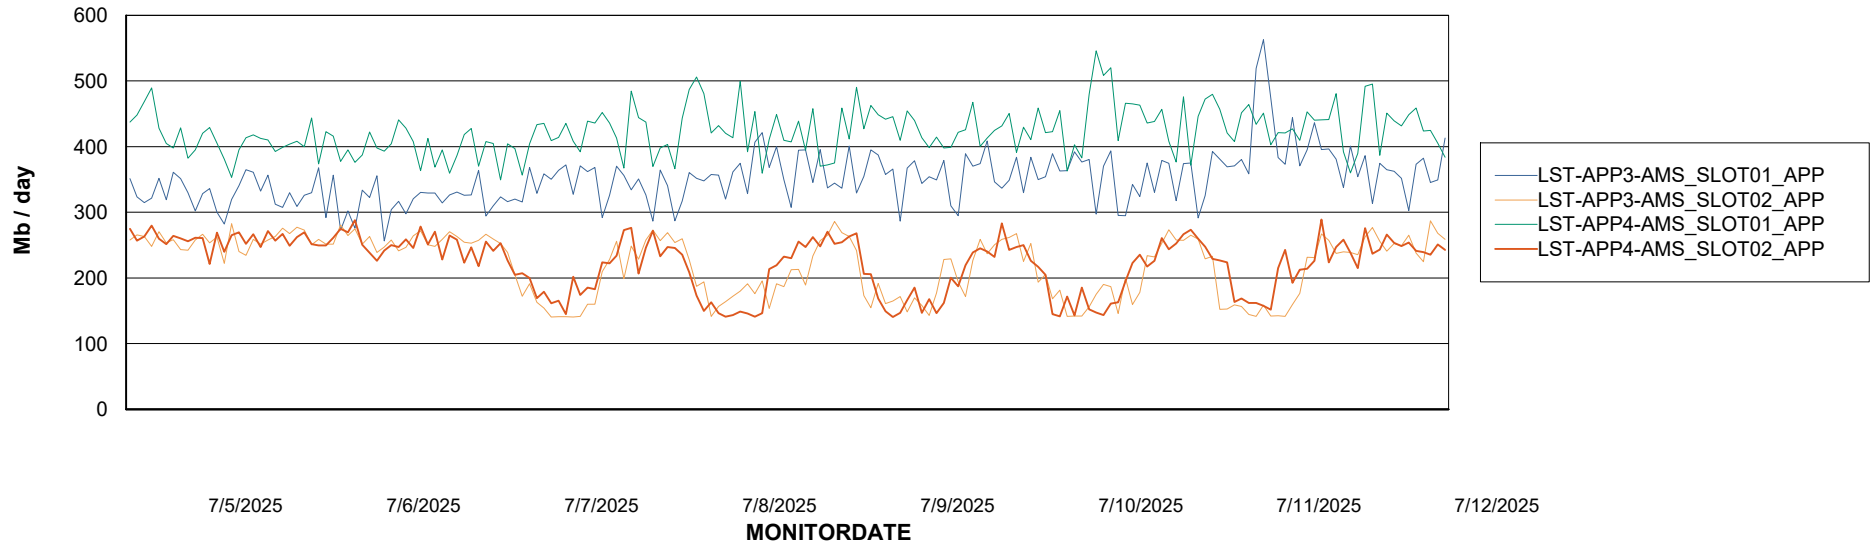

ABSSolute Application Server Services

Avg memory used per ABS Server Service