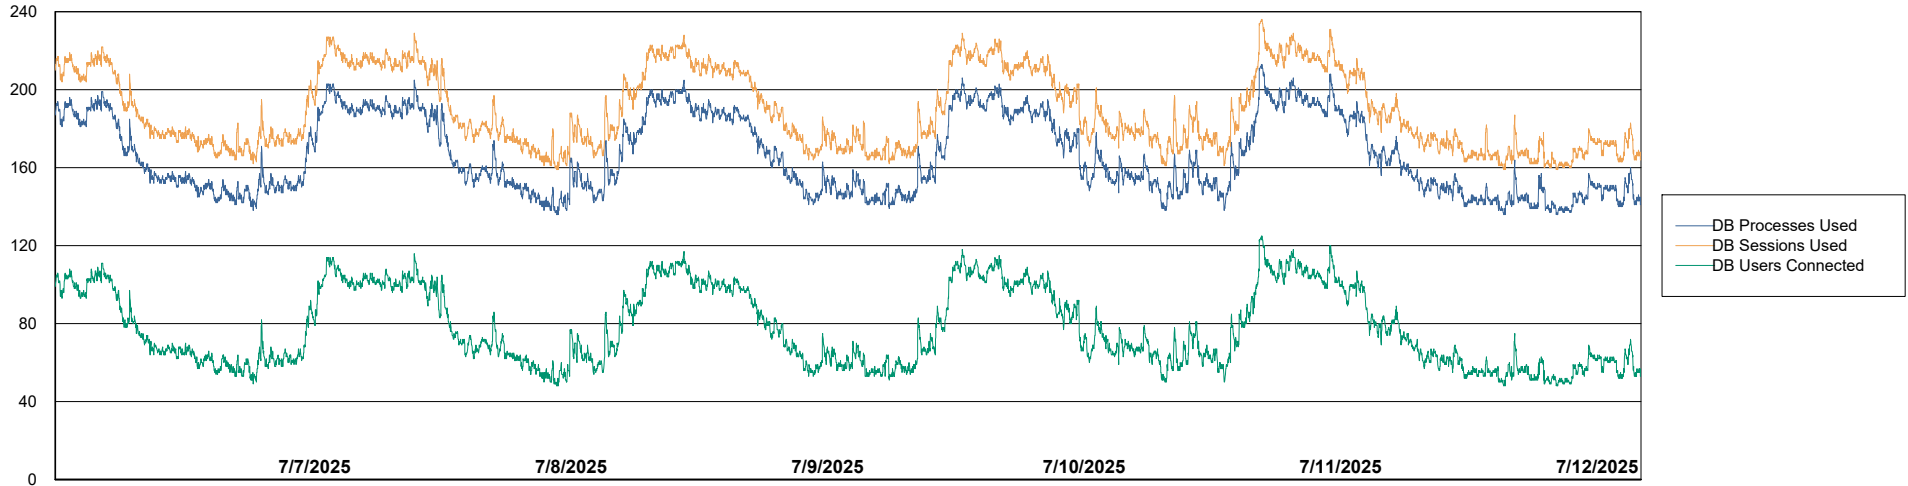

Database Performance LST-DBS5-AMS_DB_ABSEE