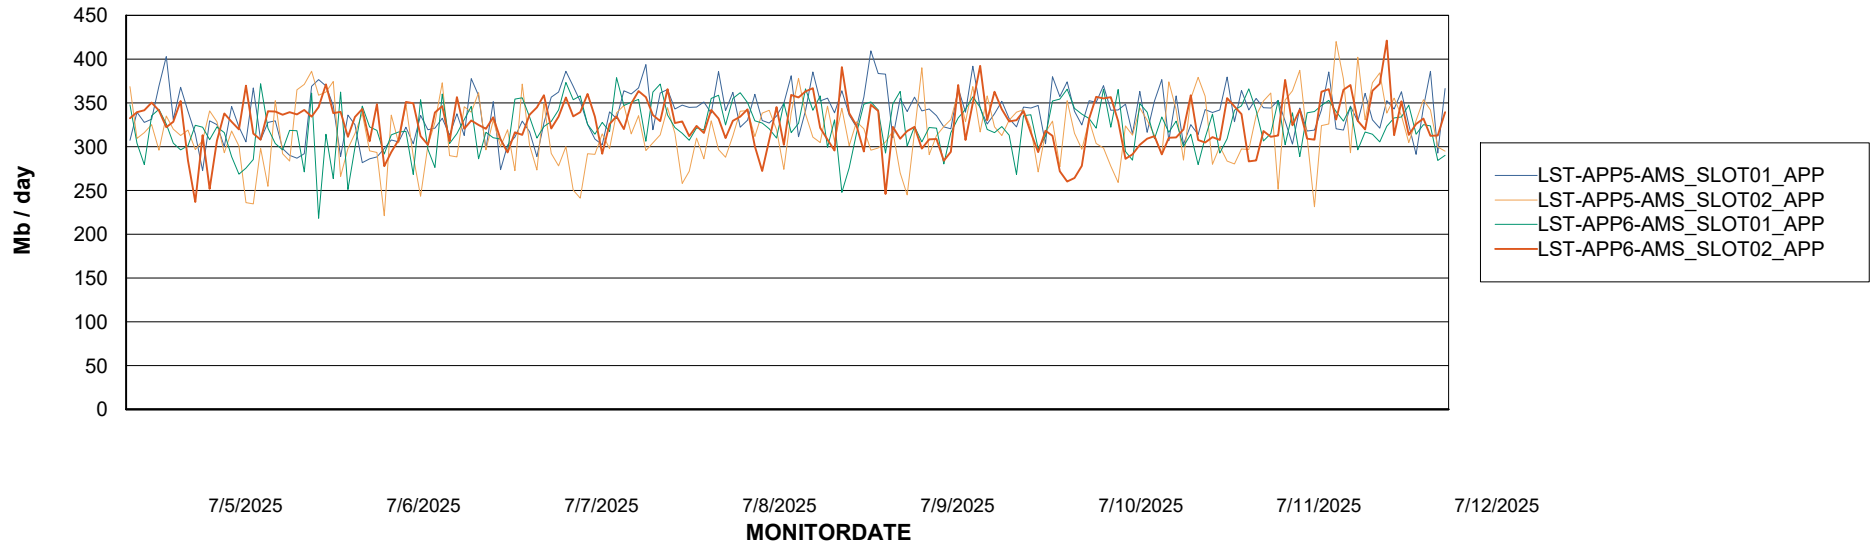

ABSSolute Application Server Services

Avg memory used per ABS Server Service