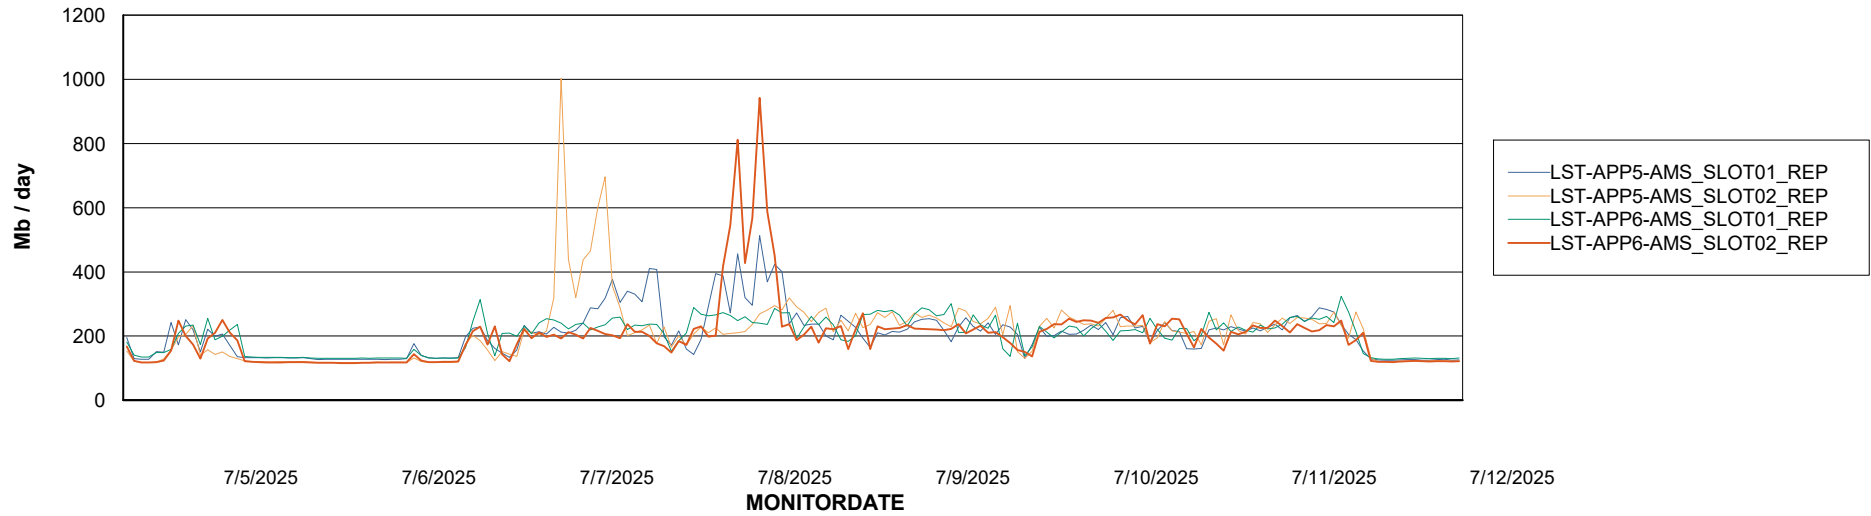

ABSSolute Application ReportServer Services

Avg memory used per ReportServer Service