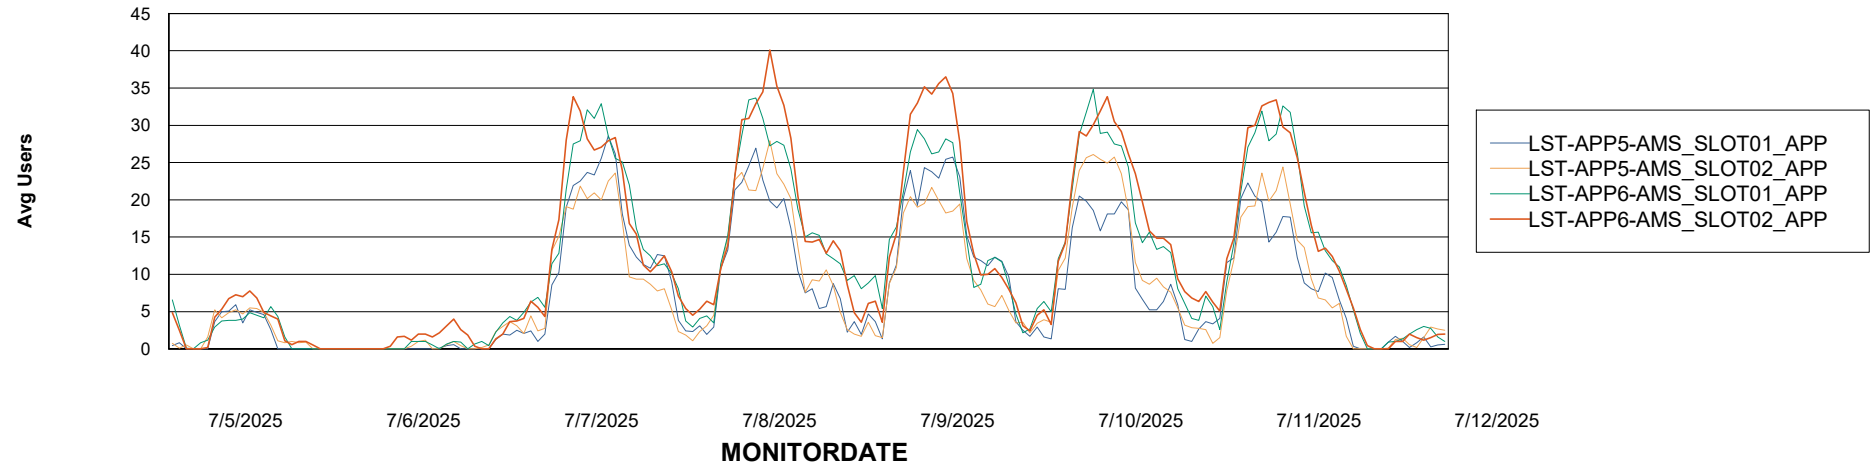

Weekly SLA Customer Report

Customer LST OCI AMS Production ABSEE
Database ID 206

ABSSolute Application Server Services

Avg memory used per ABS Server Service

Avg users per day per ABS server

Weekly SLA Customer Report