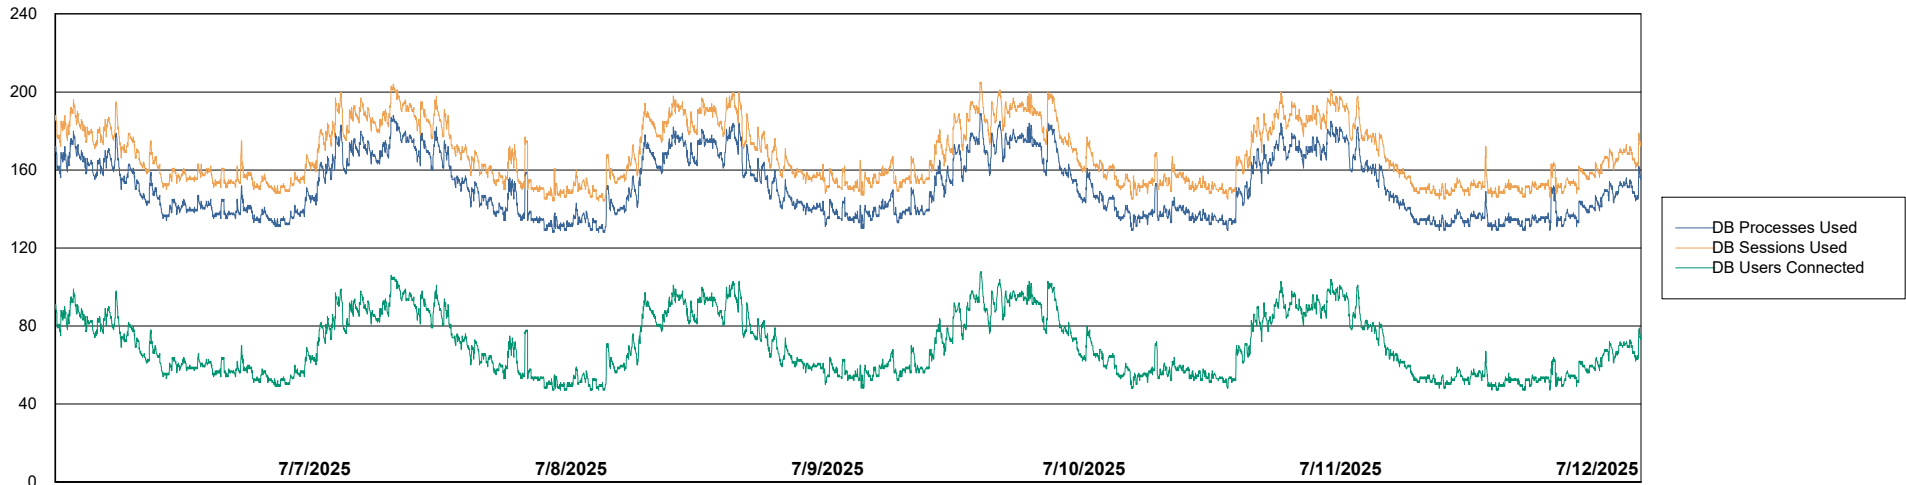

Database Performance LST-DBS6-AMS_DB_ABSEE2