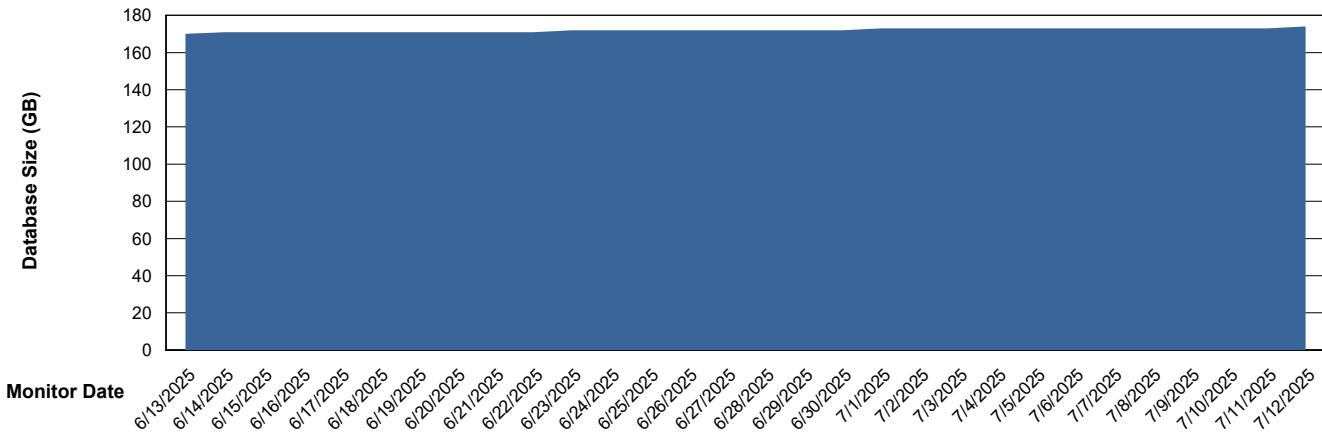

Database Performance LST-DBS6-AMS_DB_ABSEE2

Weekly SLA Customer Report

Customer LST OCI AMS Production ABSEE2
 Database ID 212

DATABASE SIZE LST-DBS6-AMS_DB_ABSEE2

Database growth over last month

Database Tablespace LST-DBS6-AMS_DB_ABSEE2