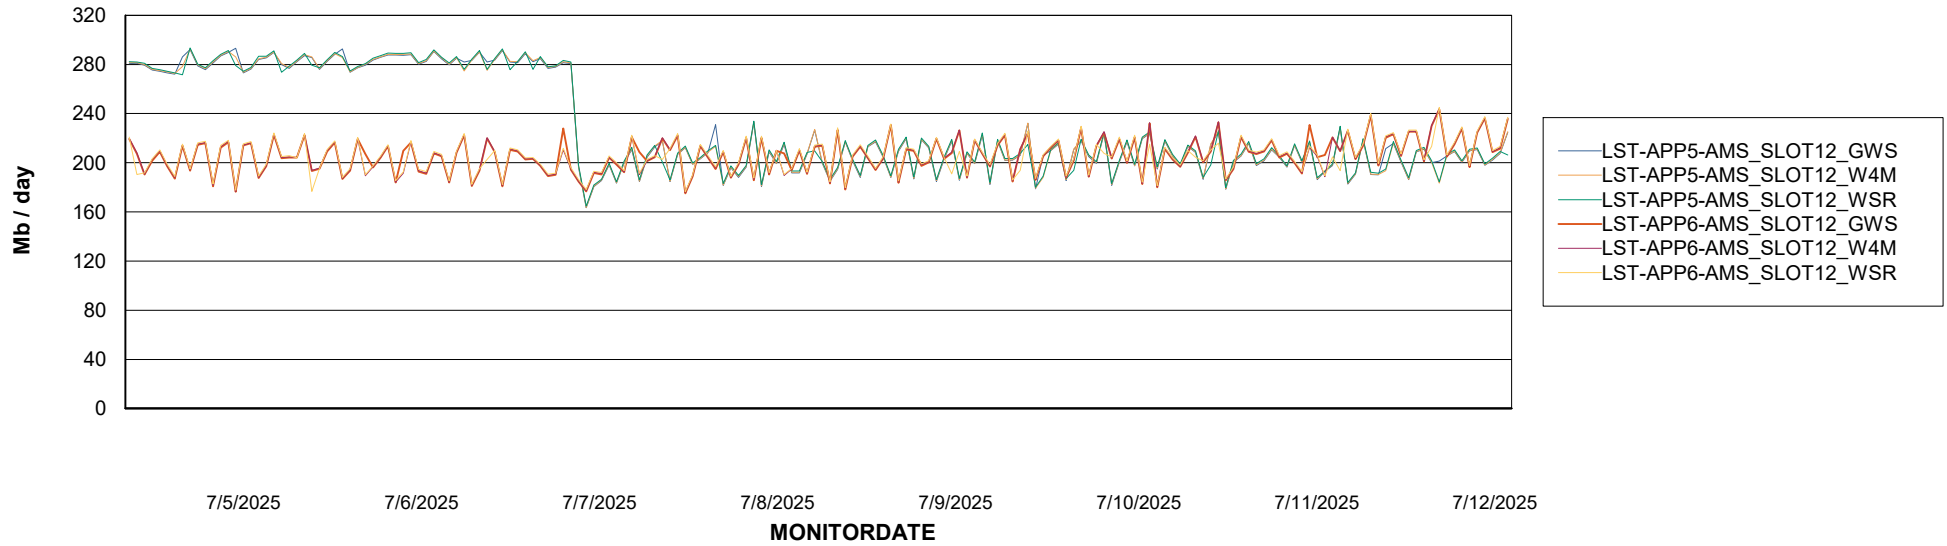

ABSSolute Web Component Services

Avg memory used per ABS Web component