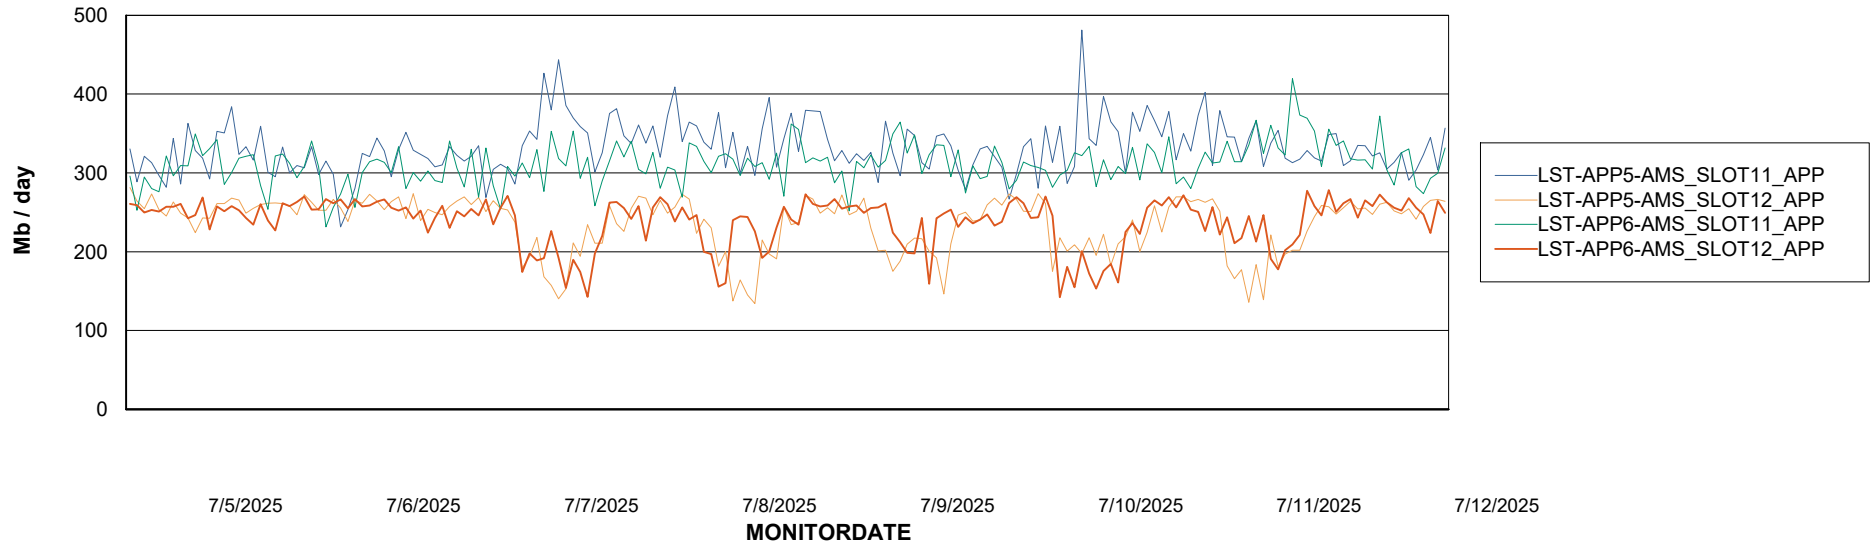

ABSolute Application Server Services

Avg memory used per ABS Server Service