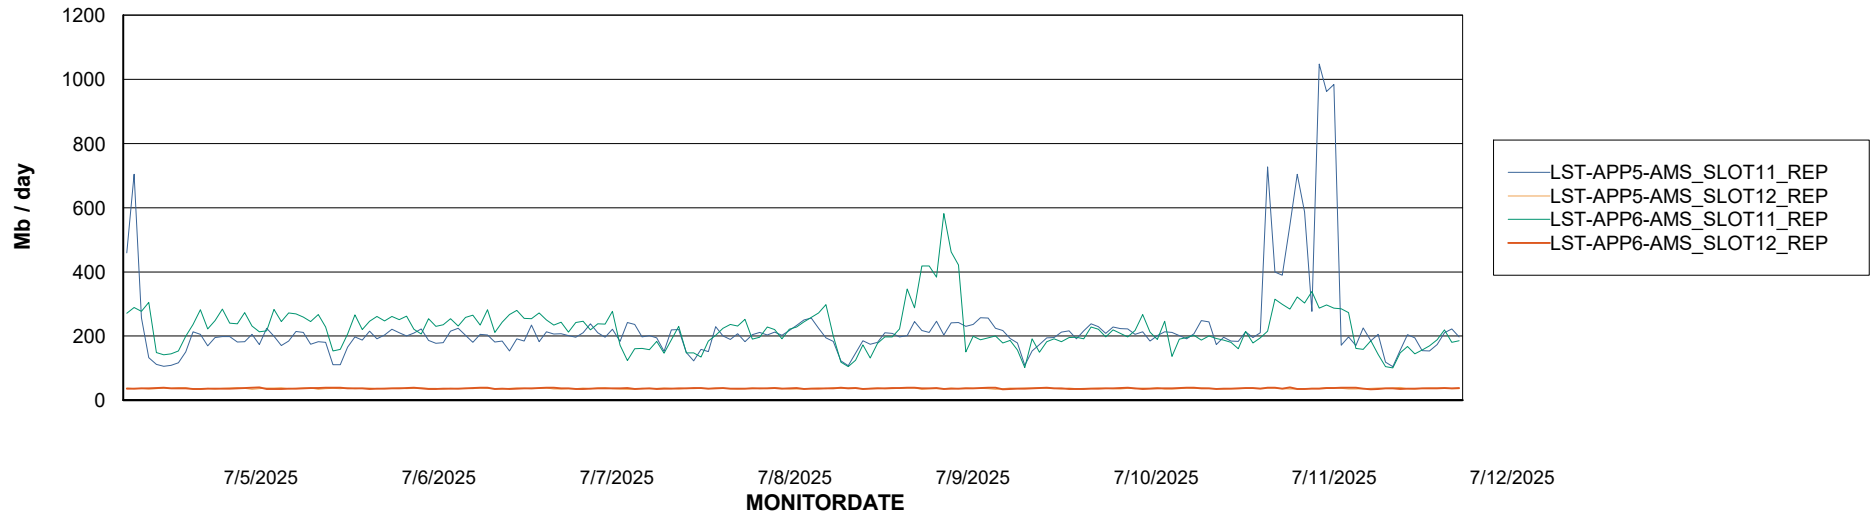

ABSSolute Application ReportServer Services

Avg memory used per ReportServer Service