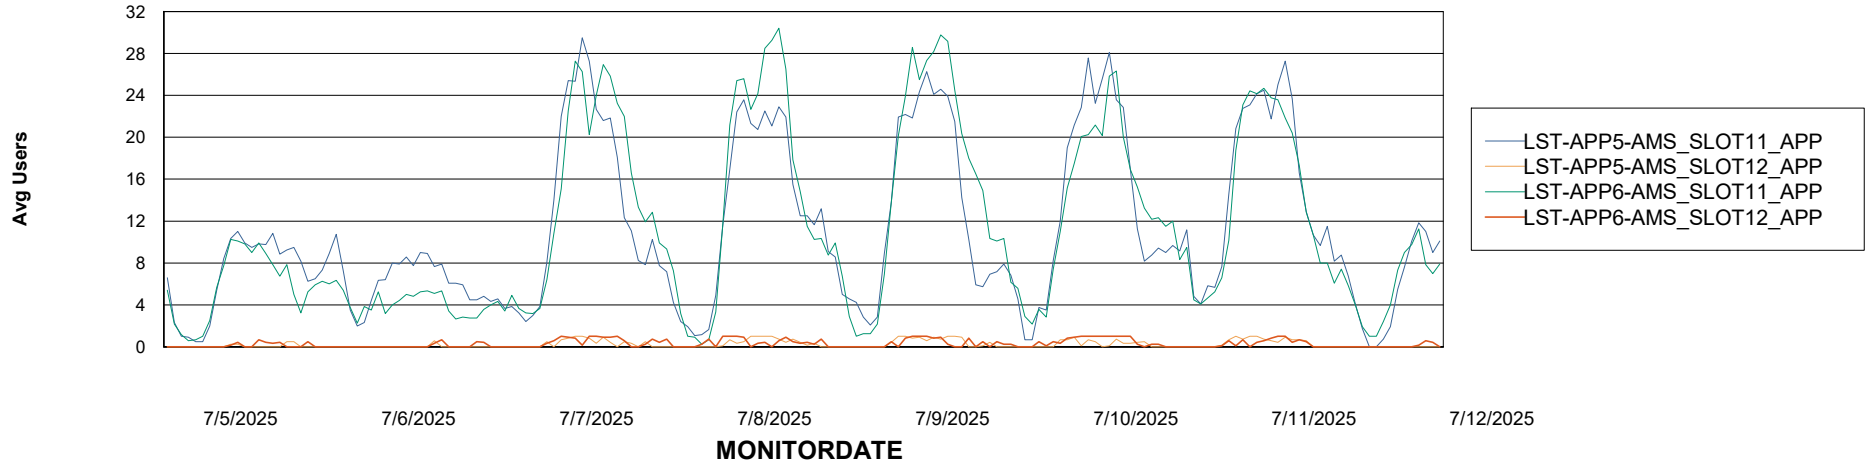

Weekly SLA Customer Report

Customer LST OCI AMS Production ABSEE2
Database ID 212

ABSolute Application Server Services

Avg memory used per ABS Server Service

Avg users per day per ABS server

Weekly SLA Customer Report