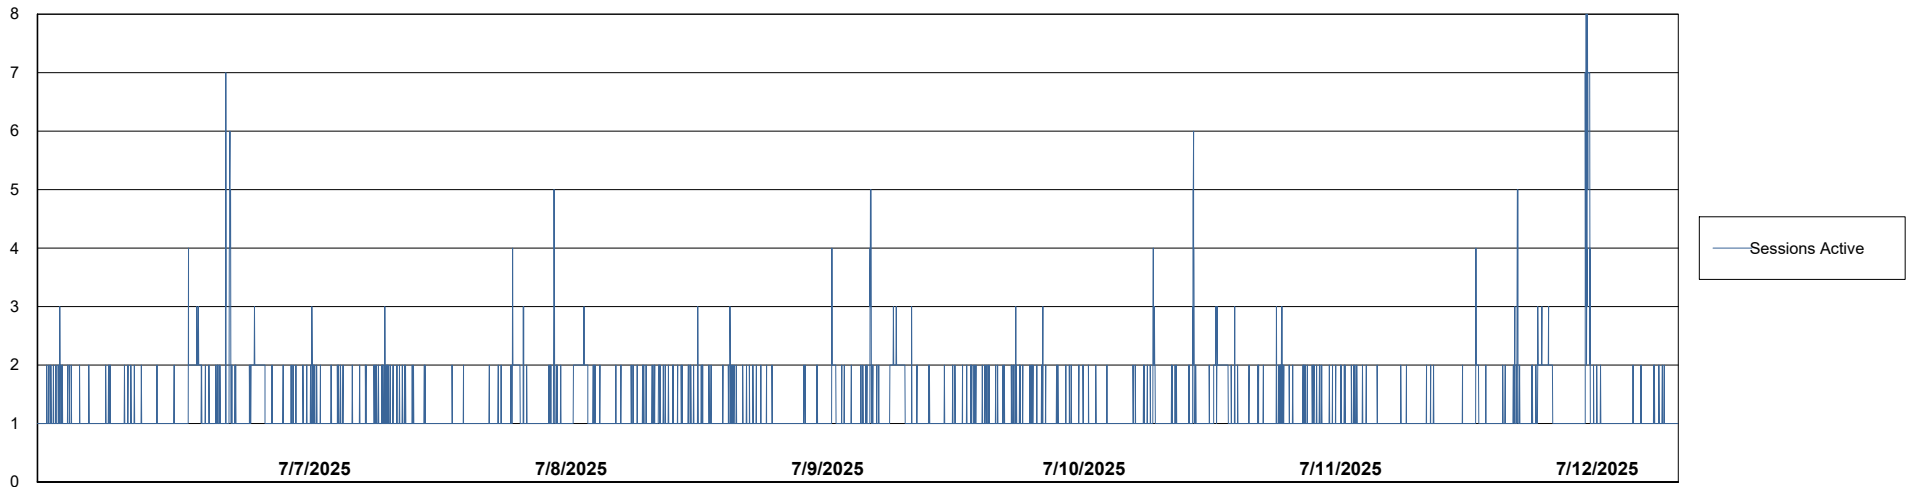

Database Performance LST-DBS6-AMS_DB_ABSEE2