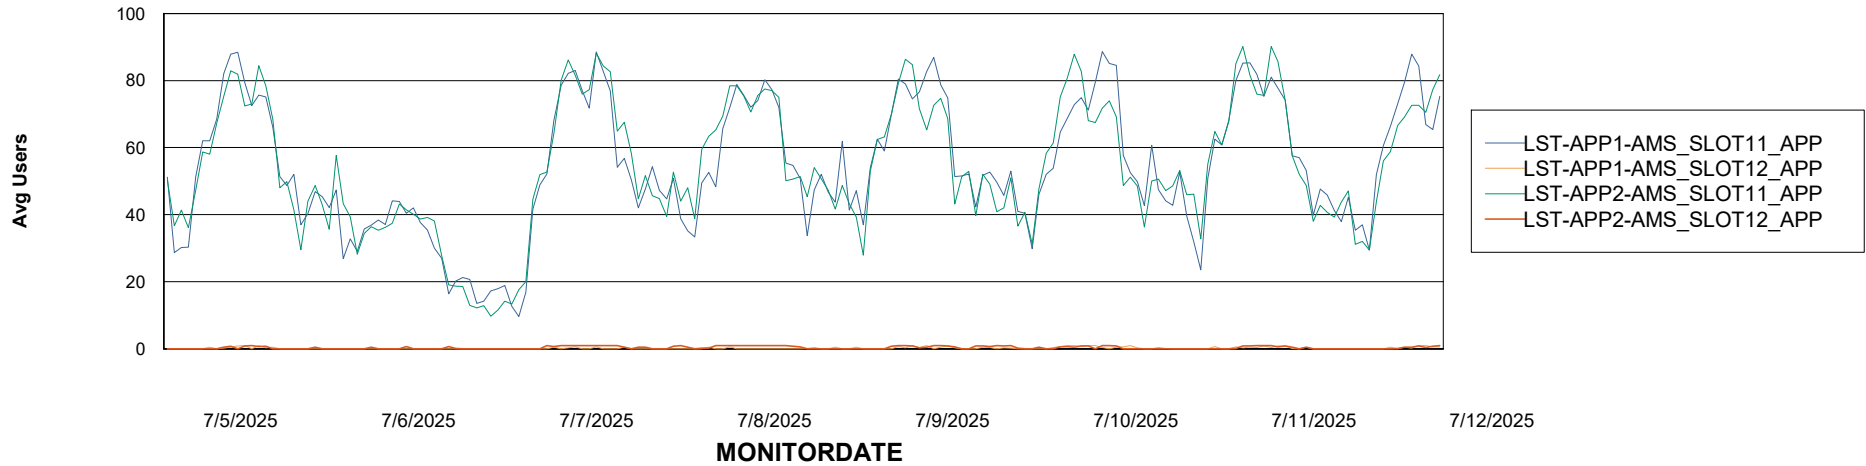

Weekly SLA Customer Report

Customer LST OCI AMS Production ABSCH2
Database ID 216

ABSSolute Application Server Services

Avg memory used per ABS Server Service

Avg users per day per ABS server

Weekly SLA Customer Report