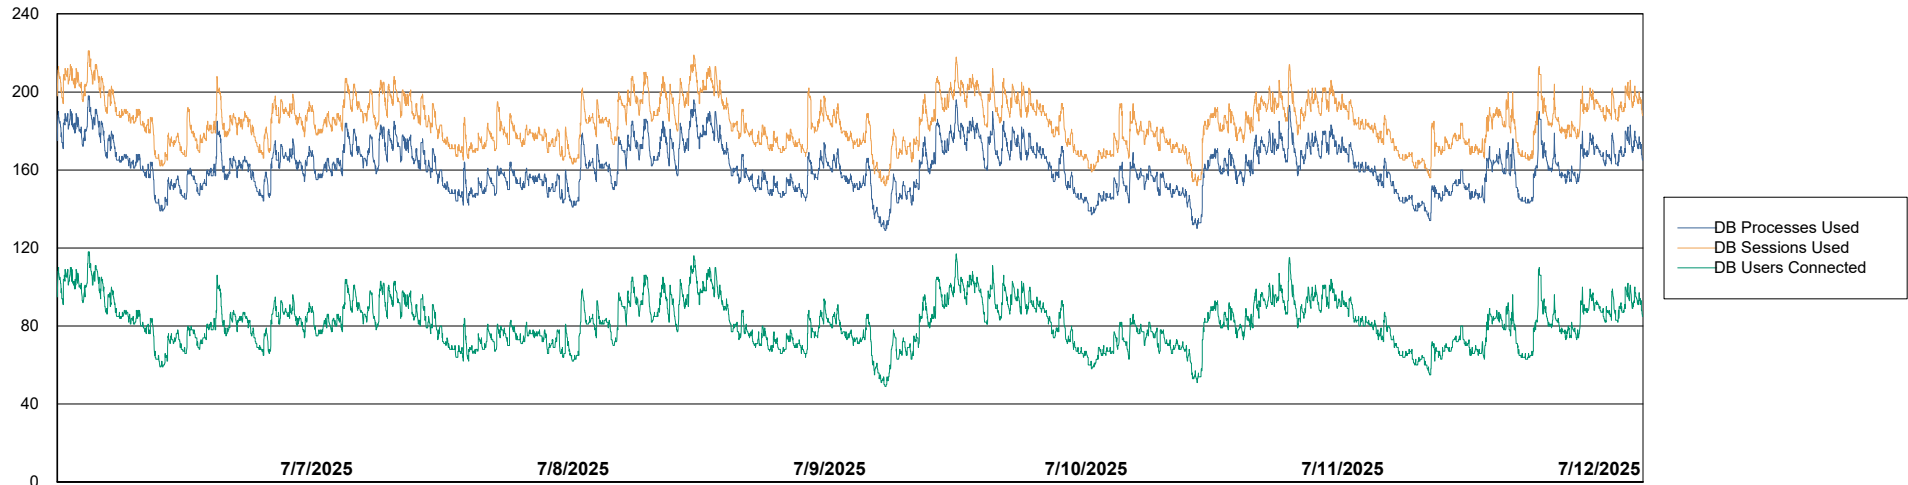

Database Performance LST-DBS2-AMS_DB_ABSCH2