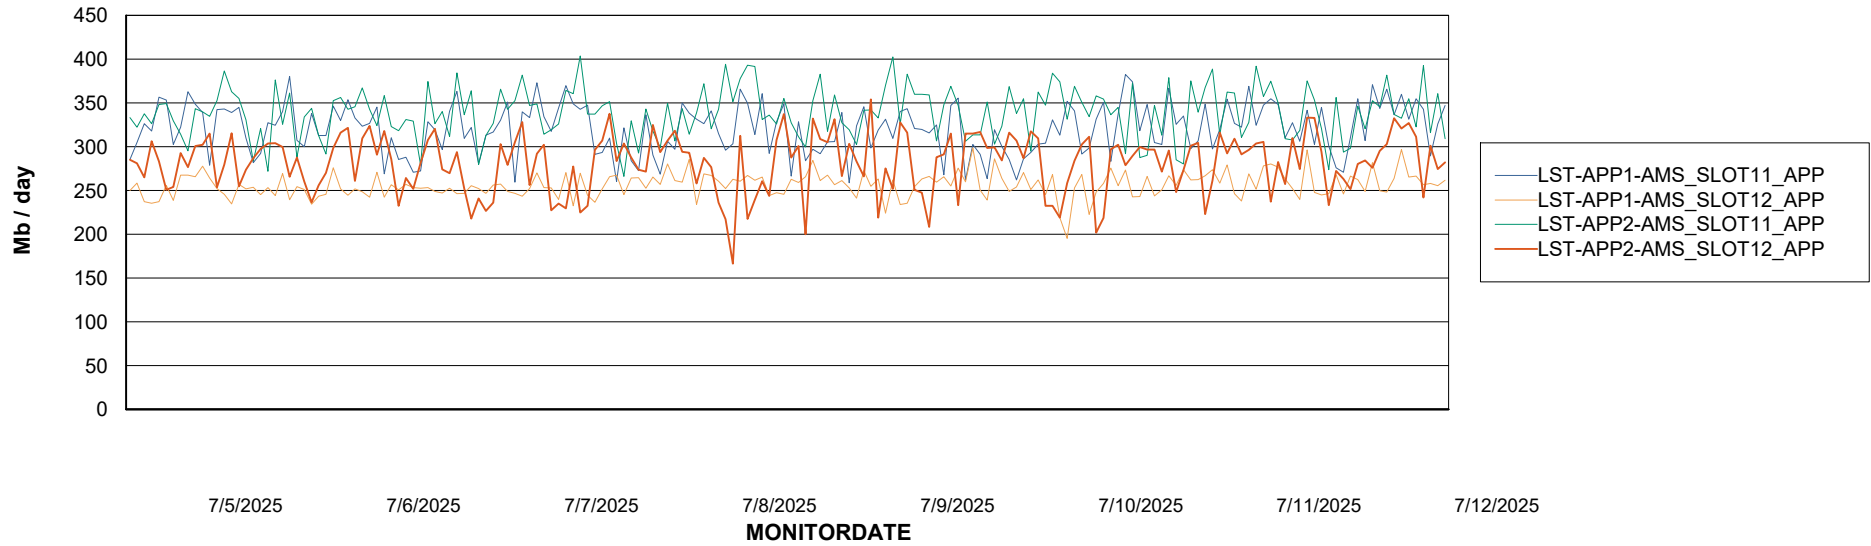

ABSSolute Application Server Services

Avg memory used per ABS Server Service