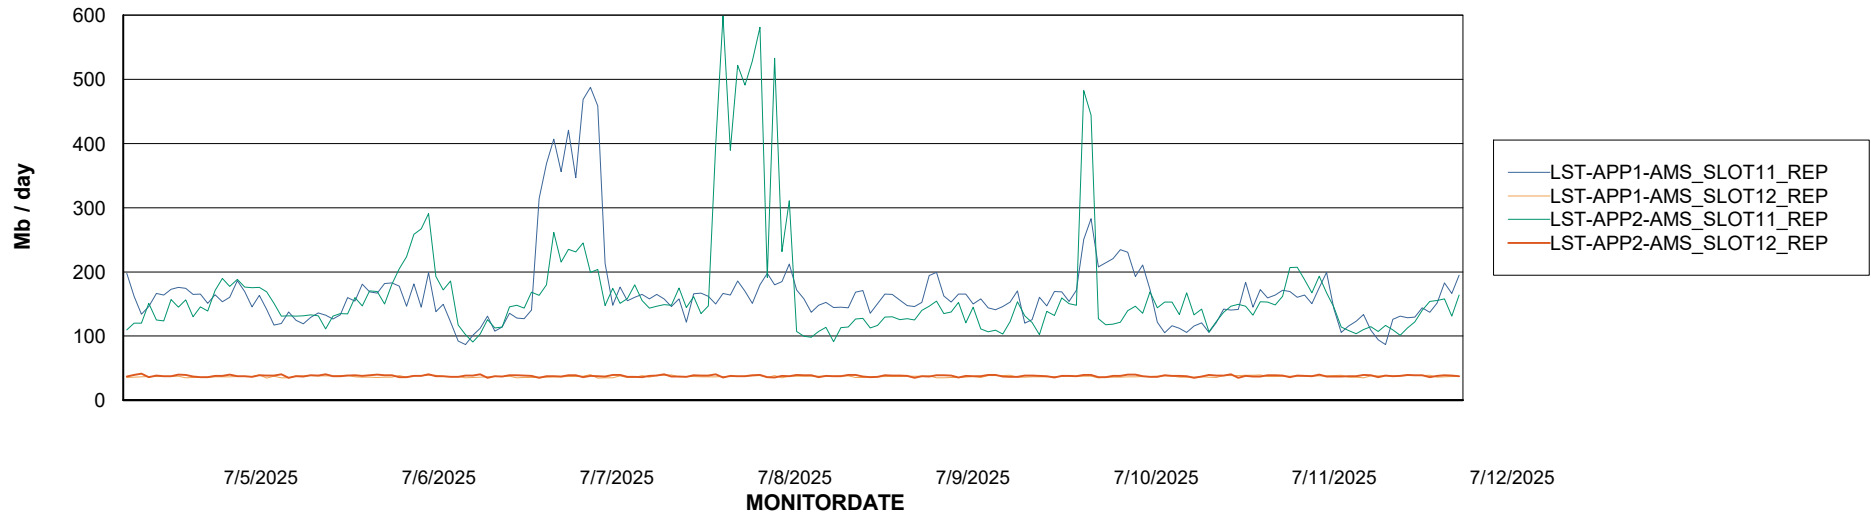

ABSSolute Application ReportServer Services

Avg memory used per ReportServer Service