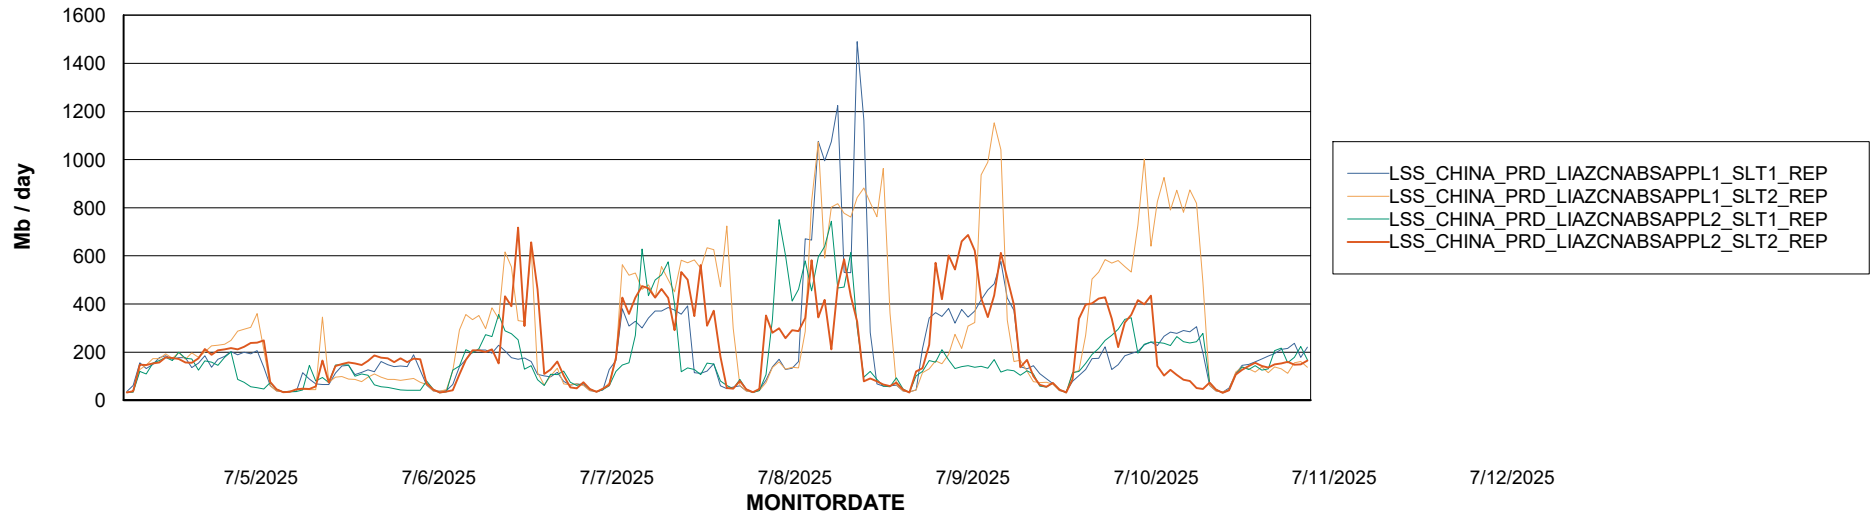

ABSSolute Application ReportServer Services

Avg memory used per ReportServer Service