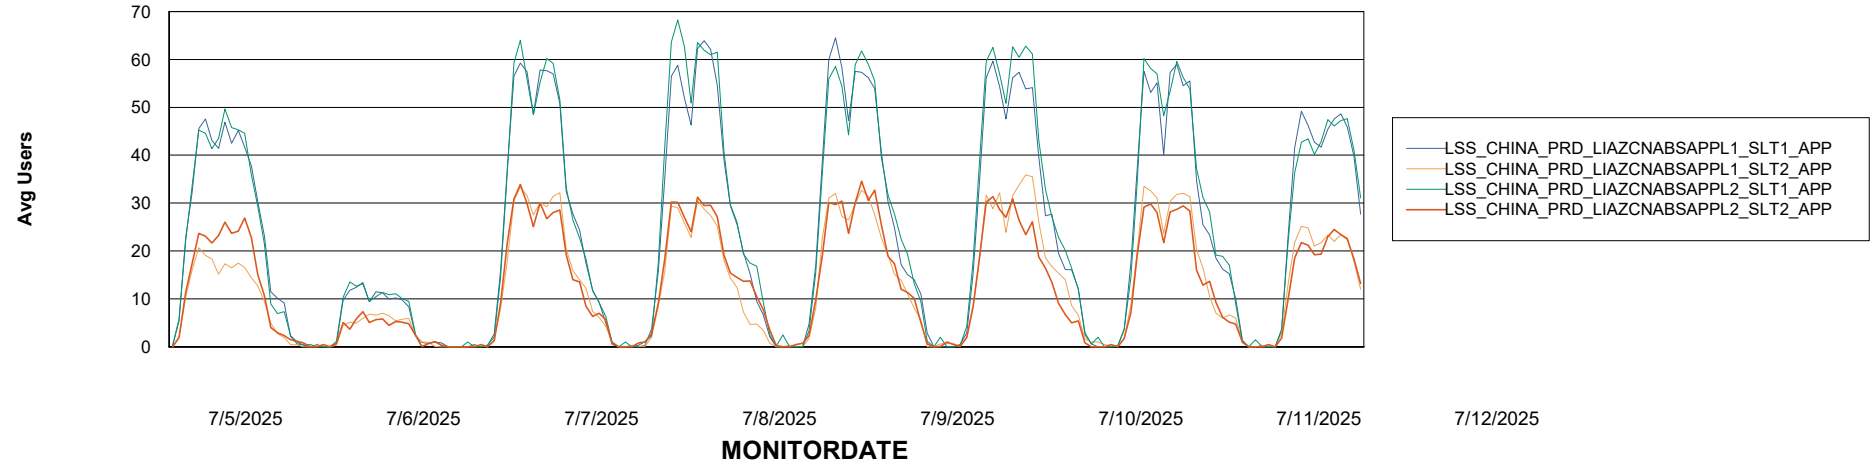

Avg users per day per ABS server