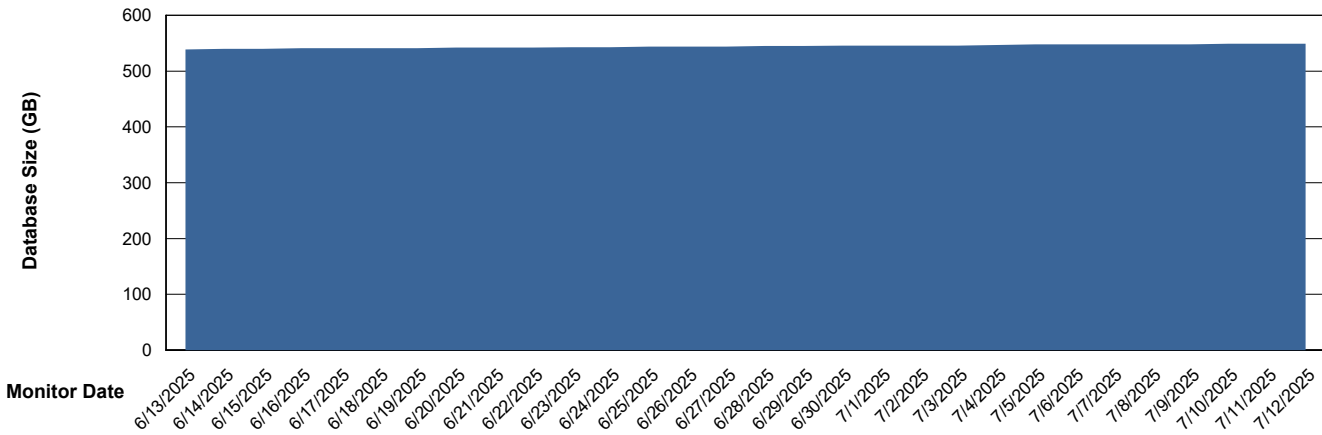

Database growth over last month

Database Tablespace LSS_CHINA_PRD_liazcne2VMProdABSSoluteDB1_ABS1

Date	Tablespace Name	Filesize (Gb)	Usedsize (Gb)	Percentage free
7/12/2025	ABSDATA	608	492	19
	INDX	42	34	18
7/11/2025	ABSDATA	608	492	19
	INDX	42	34	18
7/10/2025	ABSDATA	608	492	19
	INDX	42	34	18
7/9/2025	ABSDATA	608	491	19
	INDX	42	34	18
7/8/2025	ABSDATA	608	491	19
	INDX	42	34	18
7/7/2025	ABSDATA	576	491	15
	INDX	42	34	18
7/6/2025	ABSDATA	576	490	15
	INDX	42	34	19