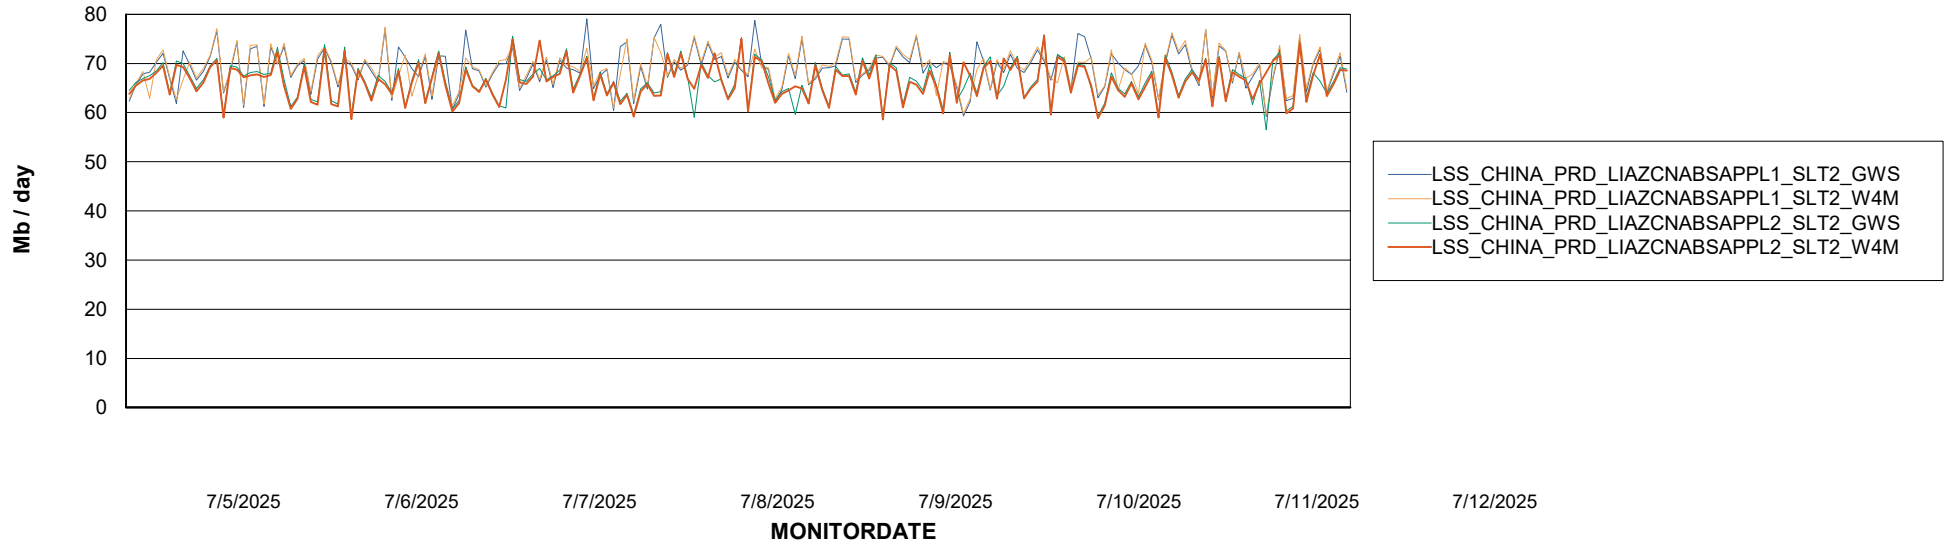

Avg memory used per ReportServer Service

Weekly SLA Customer Report

Customer LSS_CHINA_Production
Database ID 202

ABSolute Web Component Services

Avg memory used per ABS Web component

Weekly SLA Customer Report