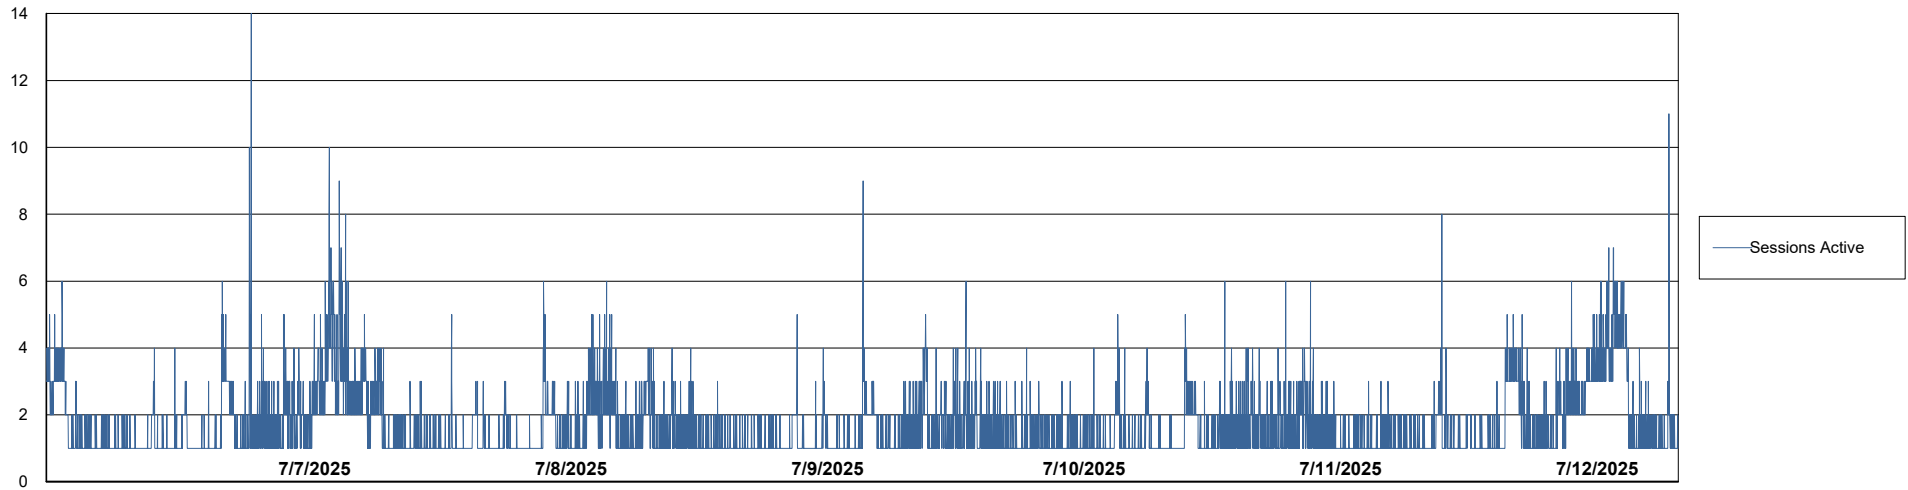

Harddisk Usage LSS_CHINA_PRD_liazcne2VMProdABSSoluteDB2

	Free disk space on / (%)	Total disk space on / (Gb)	Used disk space on / (Gb)	Free disk space on /boot (%)	Total disk space on /boot (Gb)	Used disk space on /boot (Gb)	Free disk space on /u01 (%)	Total disk space on /u01 (Gb)	Used disk space on /u01 (Gb)	Free disk space on /u02 (%)
7/12/2025	87	63	8	69	0	0	48	49	24	28
7/11/2025	87	63	8	69	0	0	48	49	24	28
7/10/2025	87	63	8	69	0	0	48	49	24	28
7/9/2025	87	63	8	69	0	0	48	49	24	28
7/8/2025	87	63	8	69	0	0	48	49	24	30
7/7/2025	87	63	8	69	0	0	48	49	24	31
7/6/2025	87	63	8	69	0	0	48	49	24	31

Weekly SLA Customer Report

Customer LSS_CHINA_Production
Database ID 202

Database Performance LSS_CHINA_PRD_liazcne2VMProdABSSoluteDB1_ABS1

Weekly SLA Customer Report

Customer LSS_CHINA_Production
Database ID 202