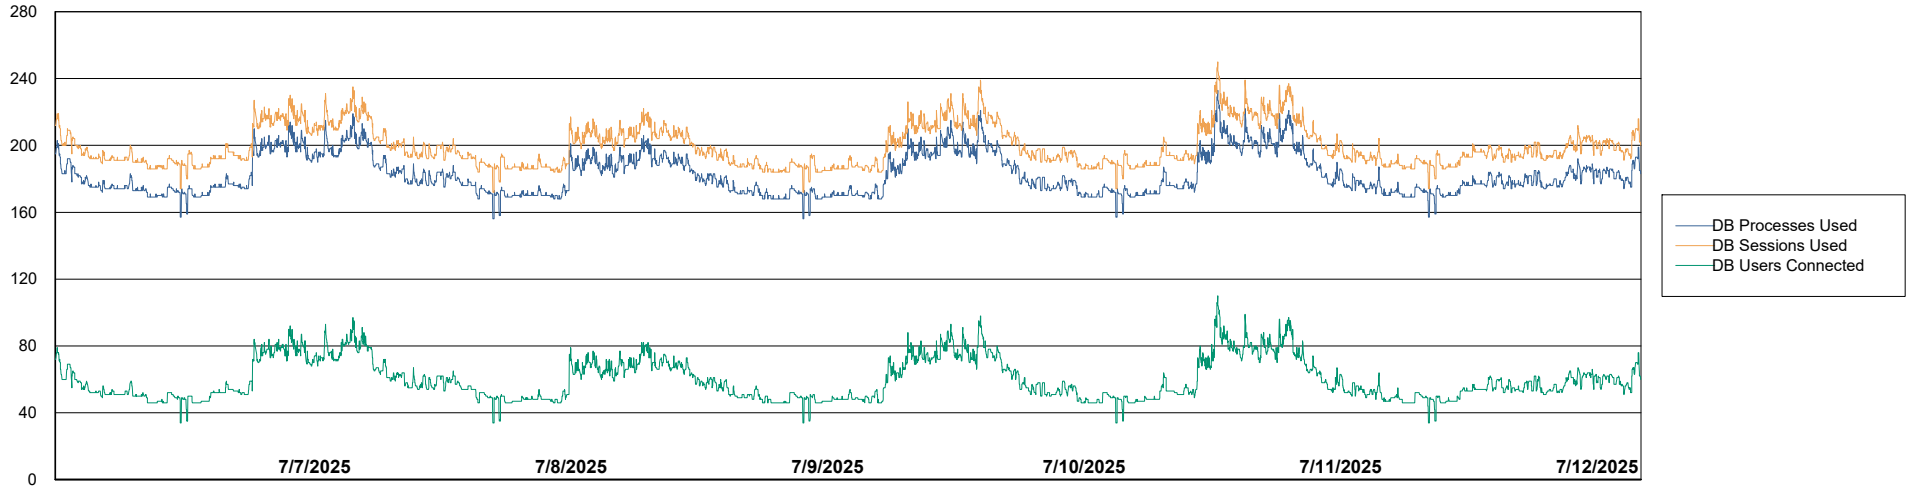

Harddisk Usage LSS_CHINA_PRD_liazcne2VMProdABSSoluteDB2

	Free disk space on / (%)	Total disk space on / (Gb)	Used disk space on / (Gb)	Free disk space on /boot (%)	Total disk space on /boot (Gb)	Used disk space on /boot (Gb)	Free disk space on /u01 (%)	Total disk space on /u01 (Gb)	Used disk space on /u01 (Gb)	Free disk space on /u02 (%)
7/12/2025	87	63	8	69	0	0	48	49	24	28
7/11/2025	87	63	8	69	0	0	48	49	24	28
7/10/2025	87	63	8	69	0	0	48	49	24	28
7/9/2025	87	63	8	69	0	0	48	49	24	28
7/8/2025	87	63	8	69	0	0	48	49	24	30
7/7/2025	87	63	8	69	0	0	48	49	24	31
7/6/2025	87	63	8	69	0	0	48	49	24	31

Weekly SLA Customer Report

Customer LSS_CHINA_Production
Database ID 202

Database Performance LSS_CHINA_PRD_liazcne2VMProdABSSoluteDB1_ABS1

Weekly SLA Customer Report

Customer LSS_CHINA_Production
Database ID 202