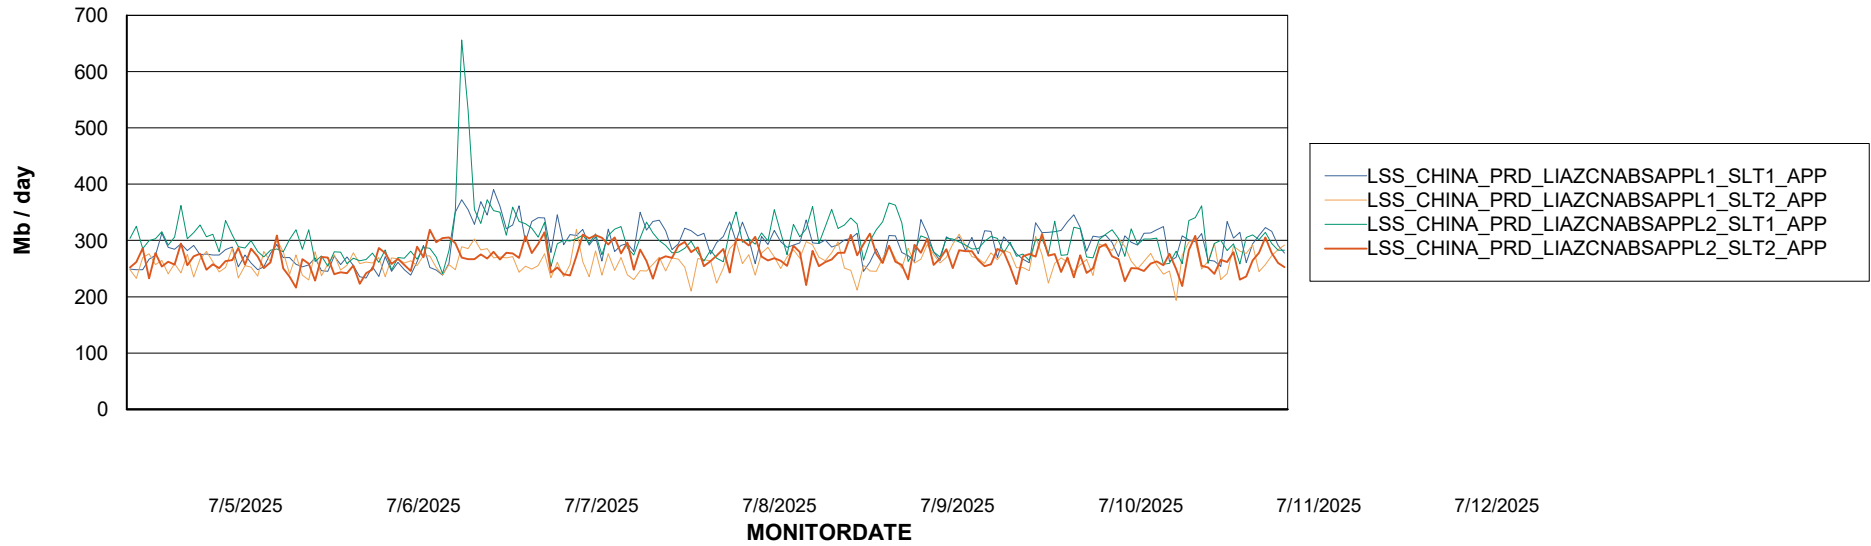

ABSSolute Application Server Services

Avg memory used per ABS Server Service