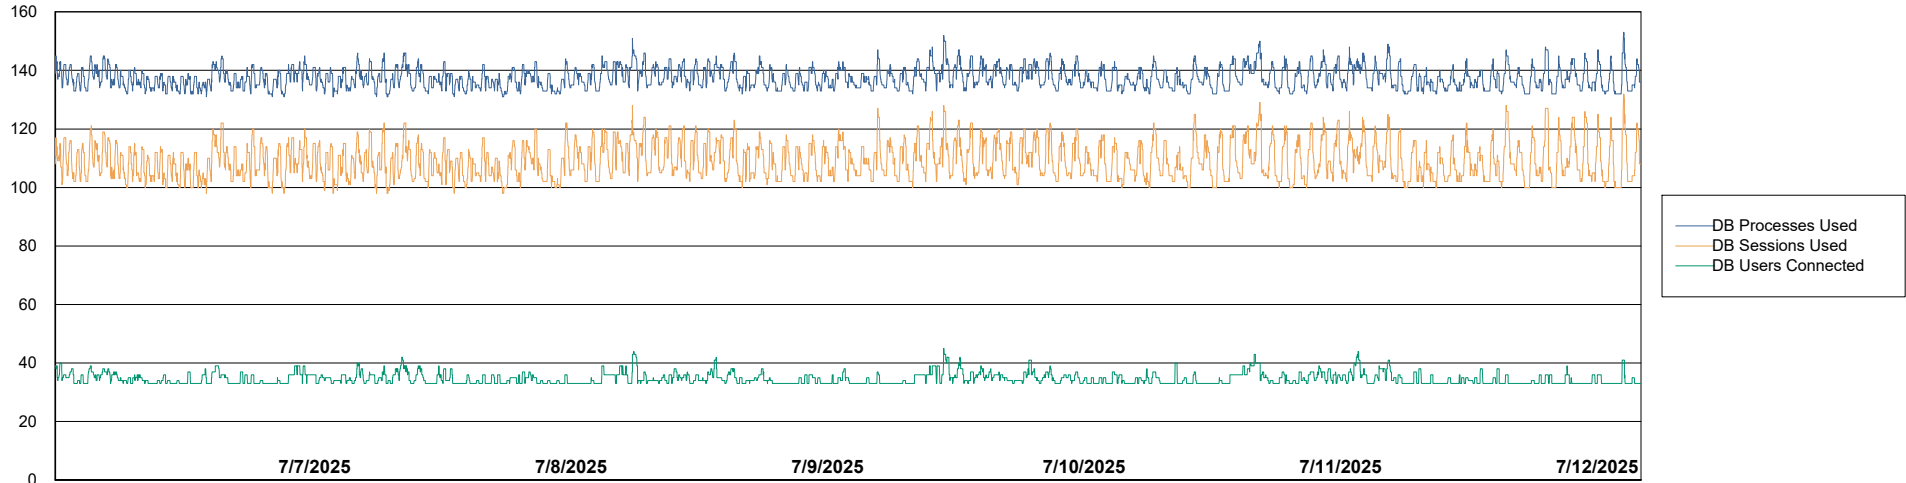

Weekly SLA Customer Report

Customer LLG_Production
Database ID 148

Database Performance LLG_ABSBI01_BI_PROD_ABS1

Weekly SLA Customer Report

Customer LLG_Production
Database ID 148

Database Performance LLG_ABSD01_PROD_ABS1