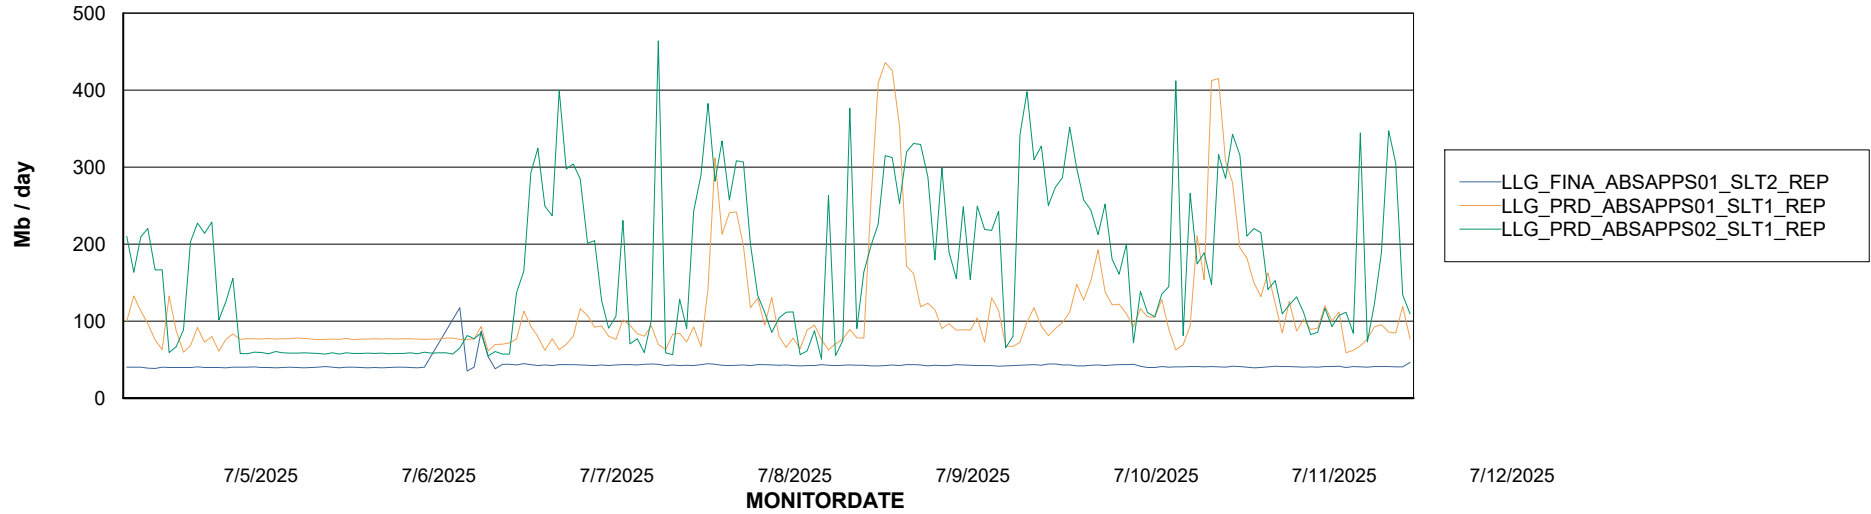

Avg memory used per ABS Server Service

Avg users per day per ABS server

Weekly SLA Customer Report

Customer LLG_Production
Database ID 148

ABSSolute Application ReportServer Services

Avg memory used per ReportServer Service