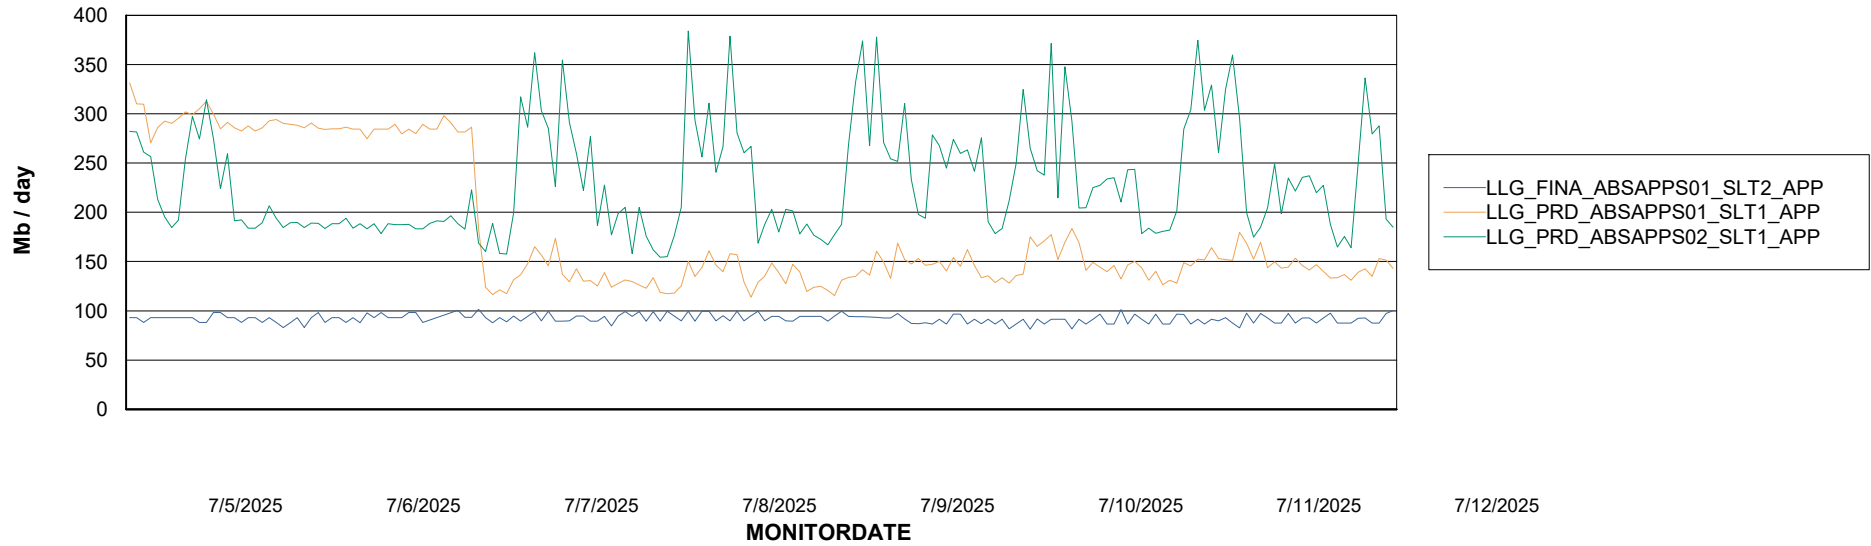

ABSSolute Application Server Services

Avg memory used per ABS Server Service