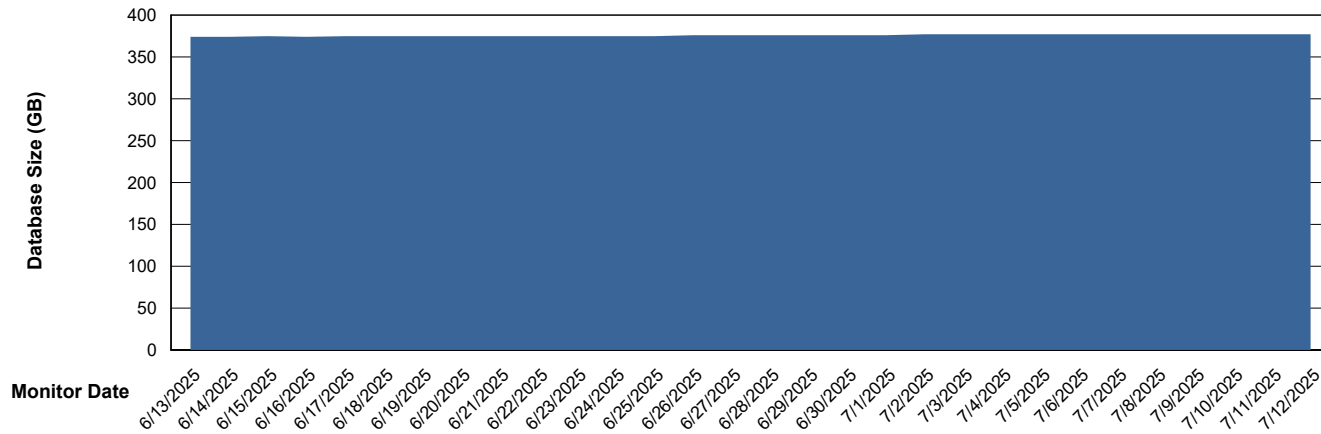

Weekly SLA Customer Report

Customer LLG_Production
Database ID 148

Database Performance LLG_ABSDB02_PROD_HSBABS1

DB Processes Max 300
DB Processes Max 0
DB Processes Max 4

Weekly SLA Customer Report

Customer LLG_Production
Database ID 148

DATABASE SIZE LLG_ABSBI01_BI_PROD_ABS1

Database growth over last month

DATABASE SIZE LLG_ABSDB01_PROD_ABS1

Database growth over last month

Weekly SLA Customer Report

Customer LLG_Production
 Database ID 148