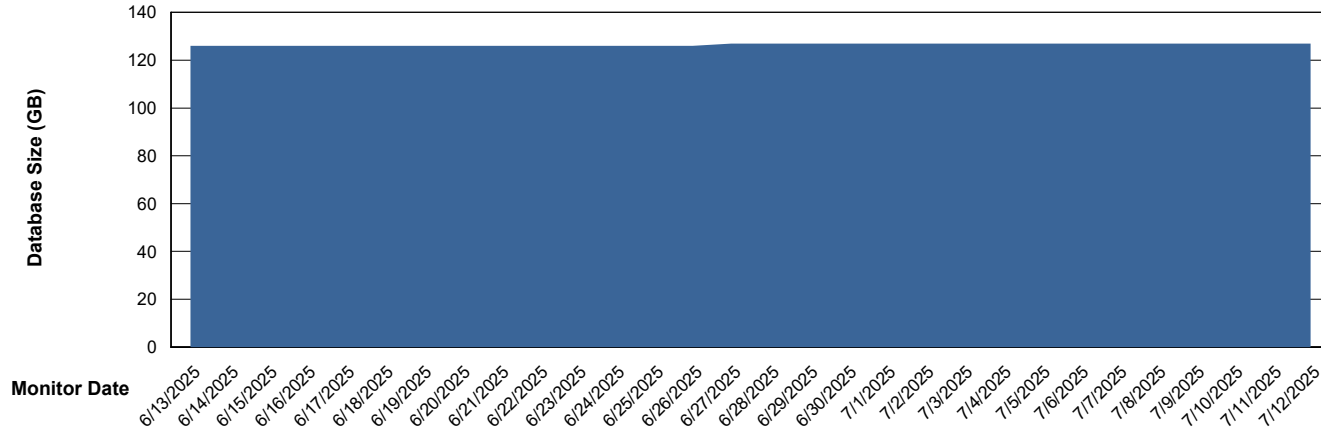

Weekly SLA Customer Report

Customer LLG_Production
Database ID 148

Database Performance LLG_ABSDB02_PROD_HSBABS1

DB Processes Max 300
DB Processes Max 0
DB Processes Max 4

Weekly SLA Customer Report

Customer LLG_Production
Database ID 148

DATABASE SIZE LLG_ABSBI01_BI_PROD_ABS1

Database growth over last month

DATABASE SIZE LLG_ABSDB01_PROD_ABS1

Database growth over last month

Weekly SLA Customer Report

Customer LLG_Production
 Database ID 148