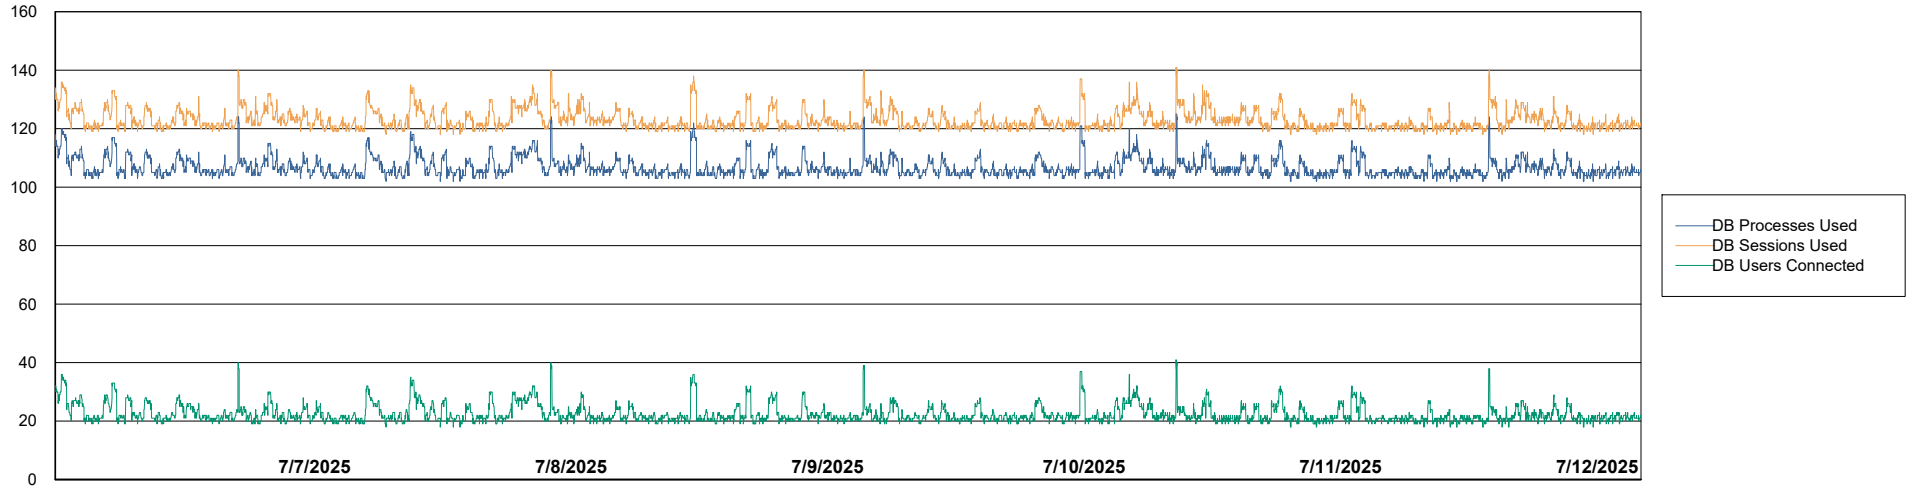

Database Performance KLH_PRD_SRSBIDB02_ABS1