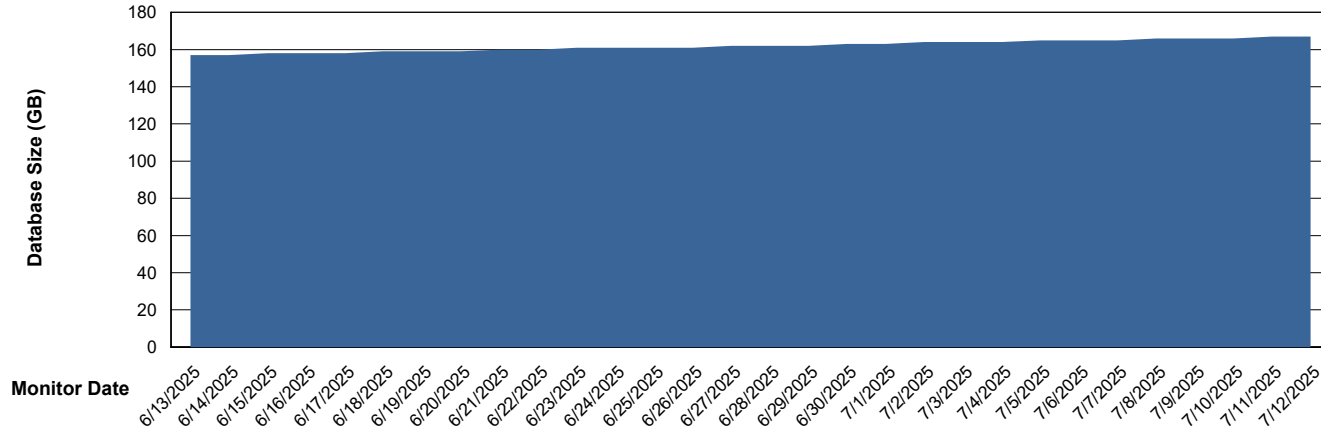

DATABASE SIZE KLH_PRD_SRSBIDB02_ABS1

Database growth over last month