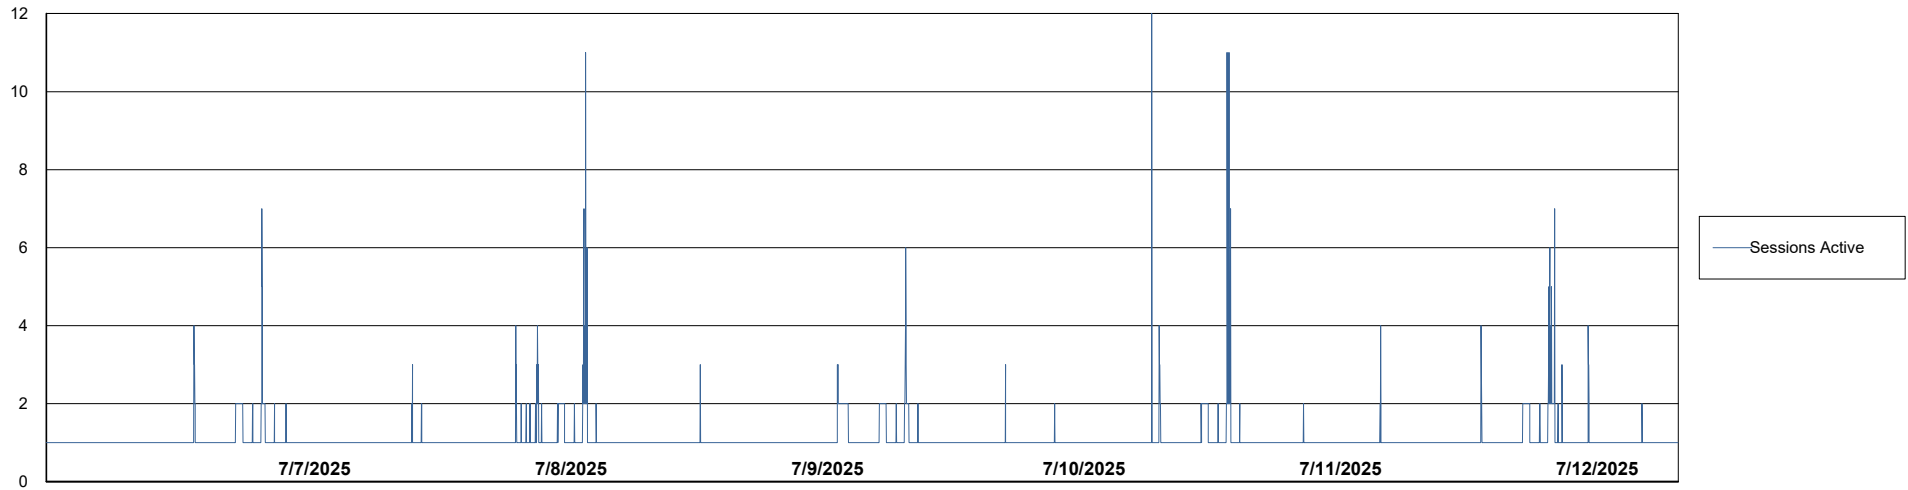

Database Performance KLH_PRD_SRSBIDB02_ABS1