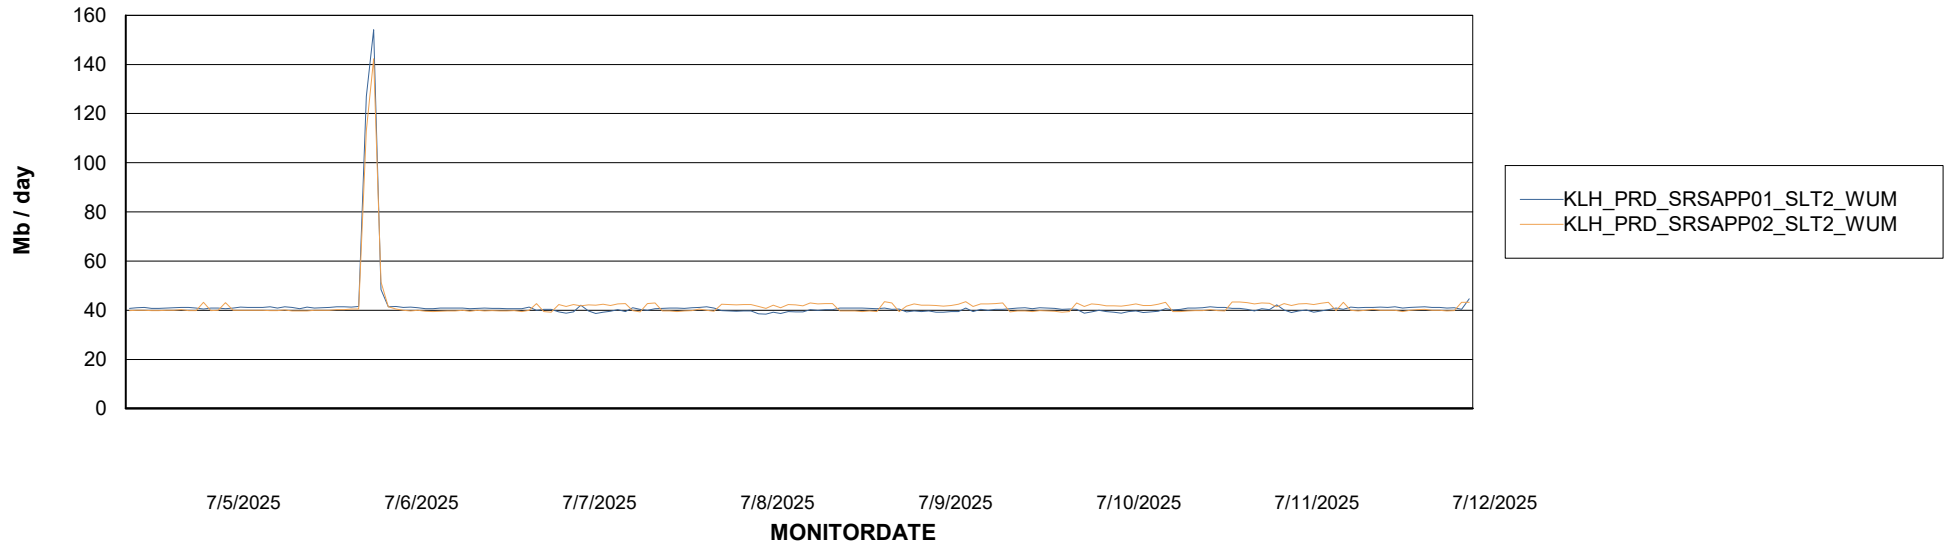

ABSSolute Web Component Services

Avg memory used per ABS Web component