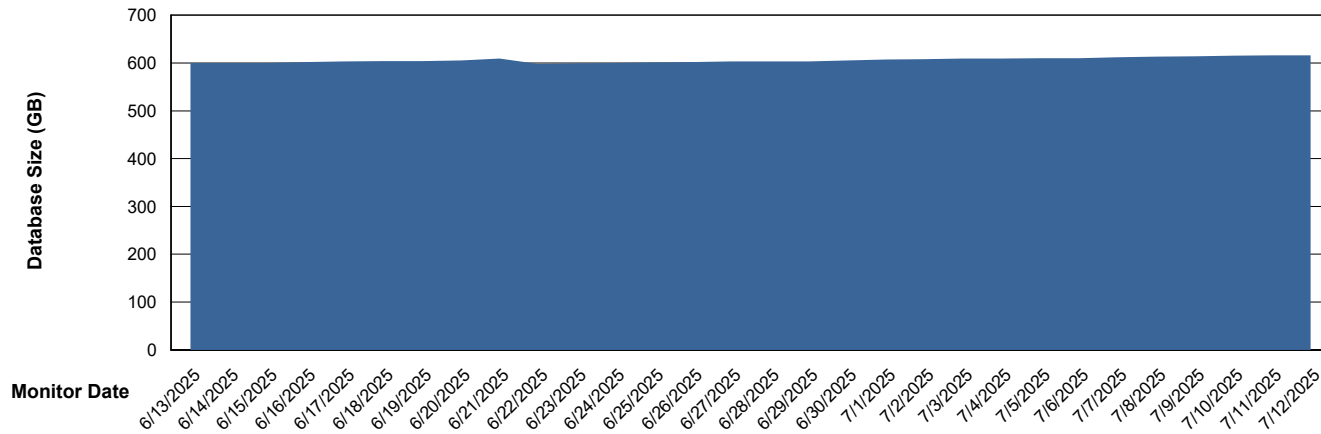

DATABASE SIZE KLH_PRD_SRSDB01_ABS1

Database growth over last month