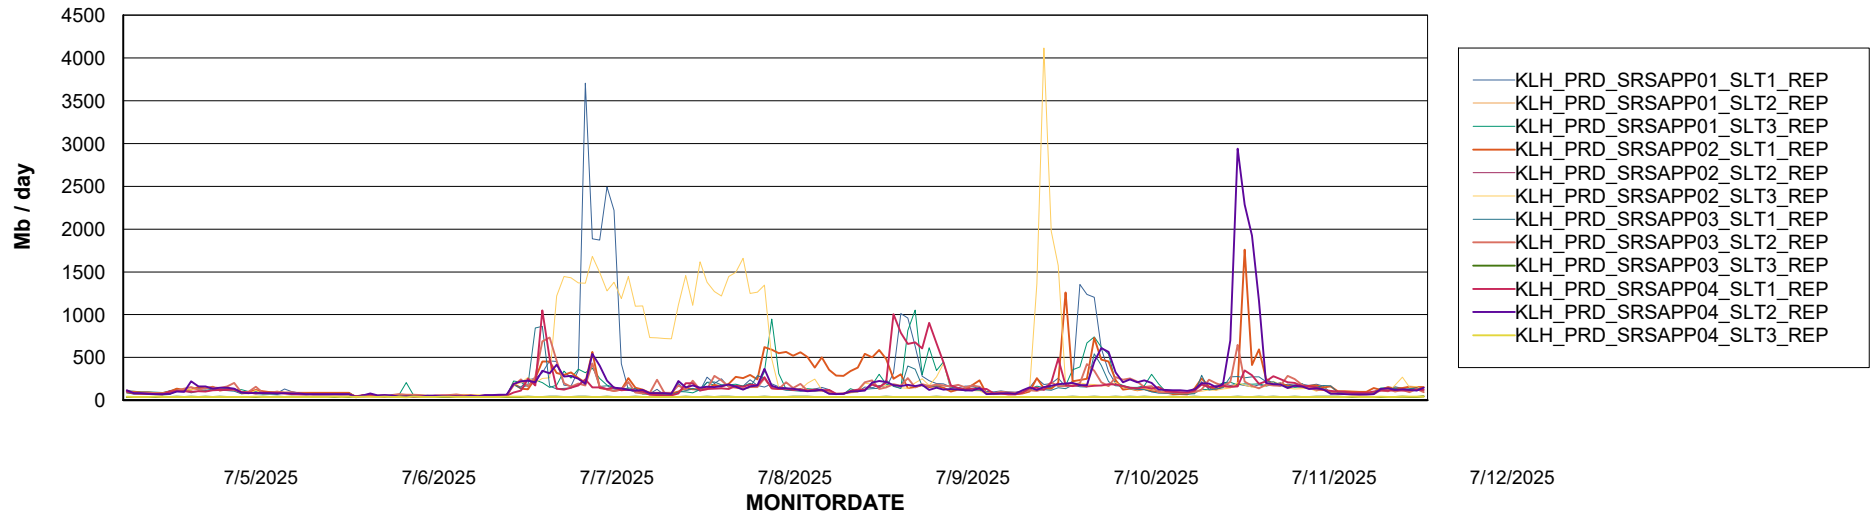

ABSSolute Application ReportServer Services

Avg memory used per ReportServer Service