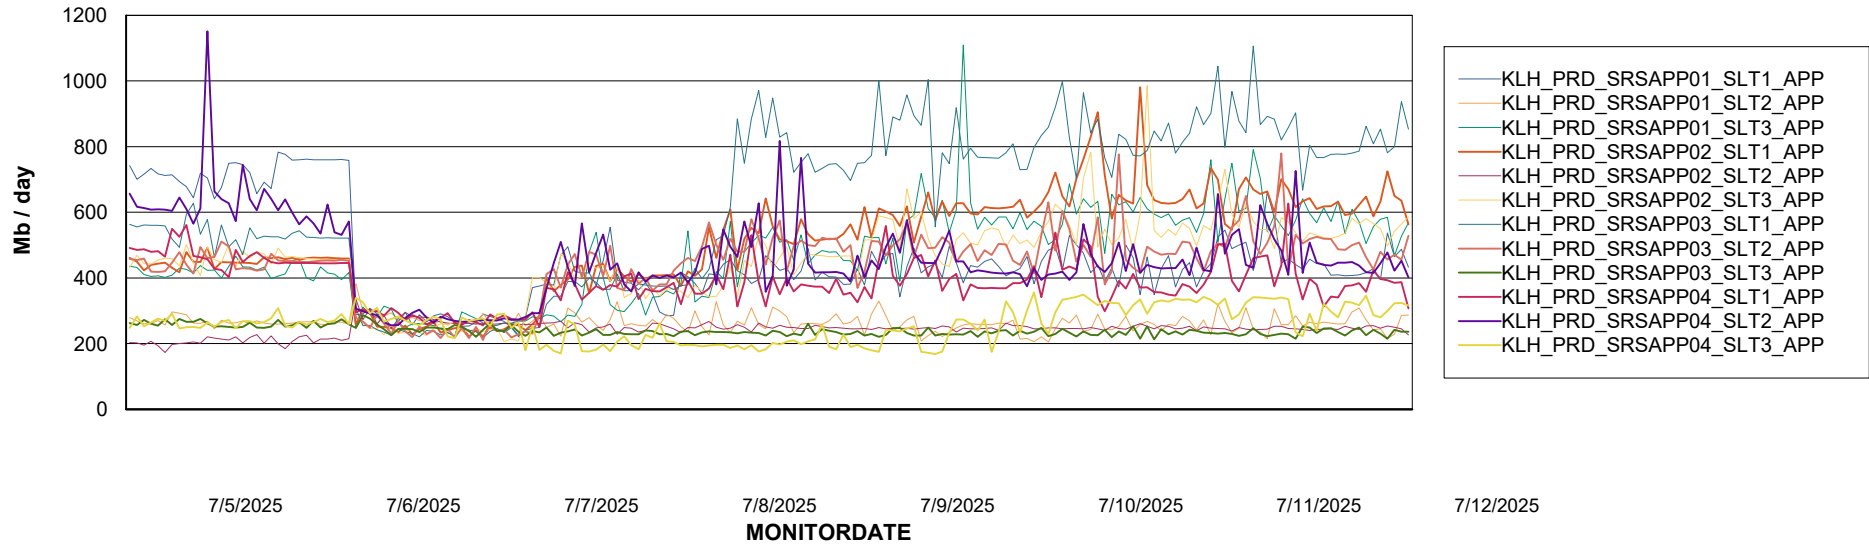

ABSSolute Application Server Services

Avg memory used per ABS Server Service