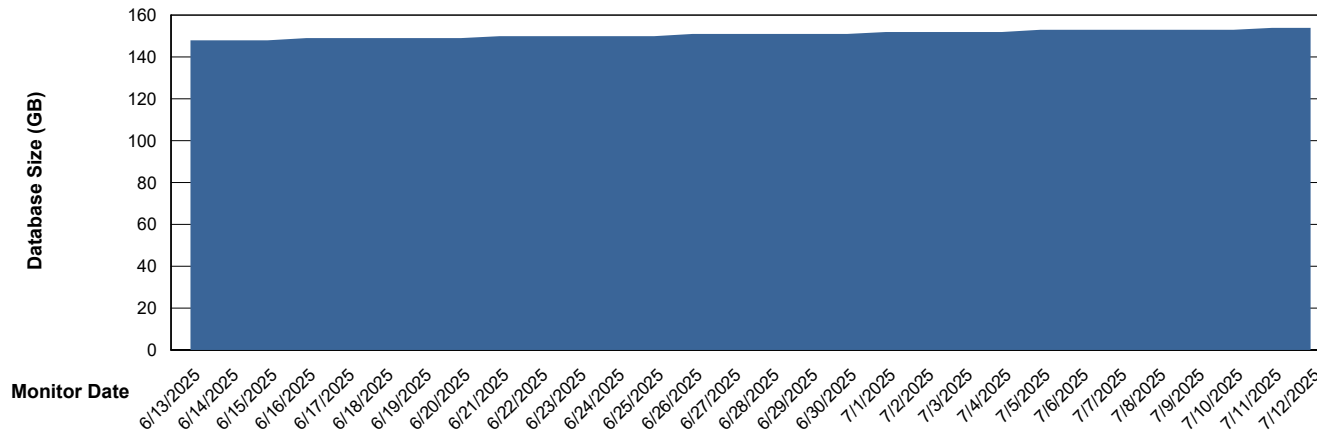

DATABASE SIZE KBR-DBS1-TOR_PROD_ABS1

Database growth over last month