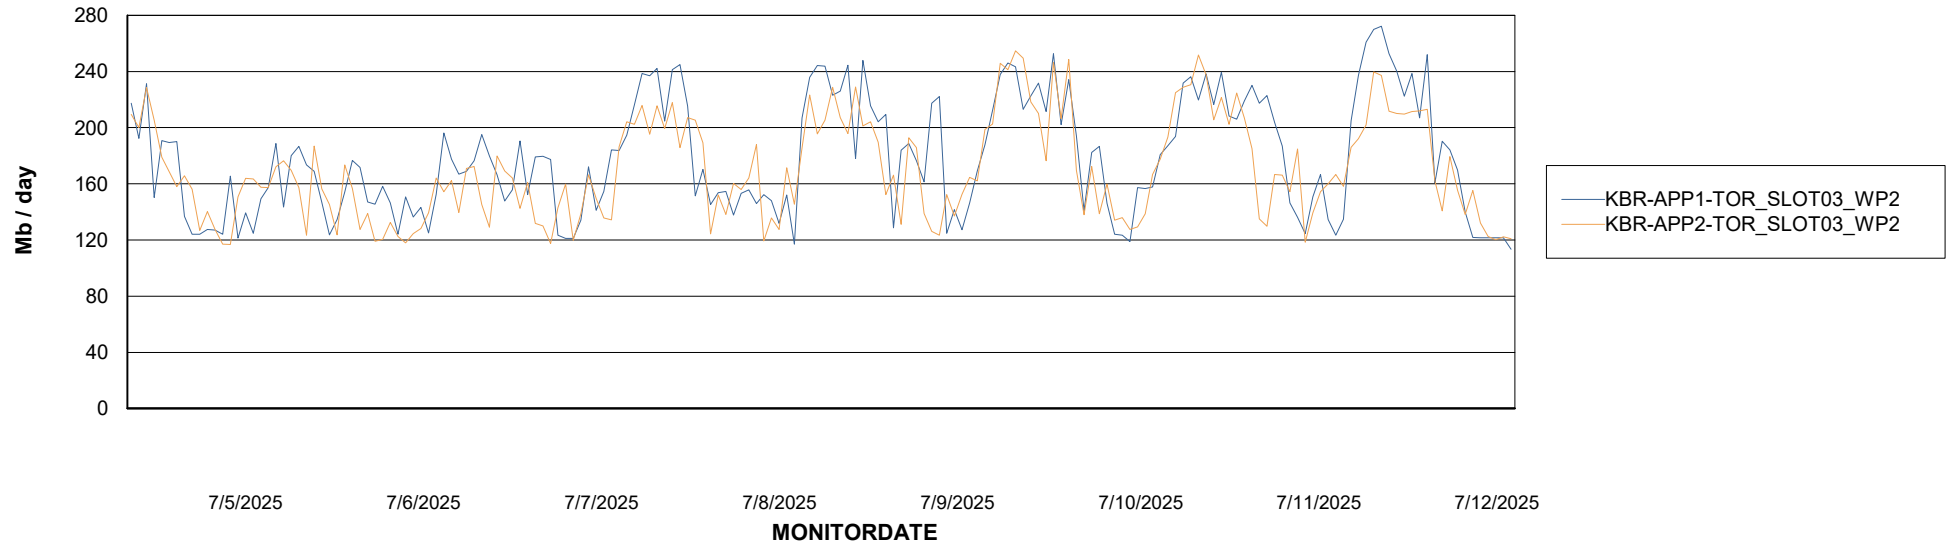

ABSolute Web Component Services

Avg memory used per ABS Web component