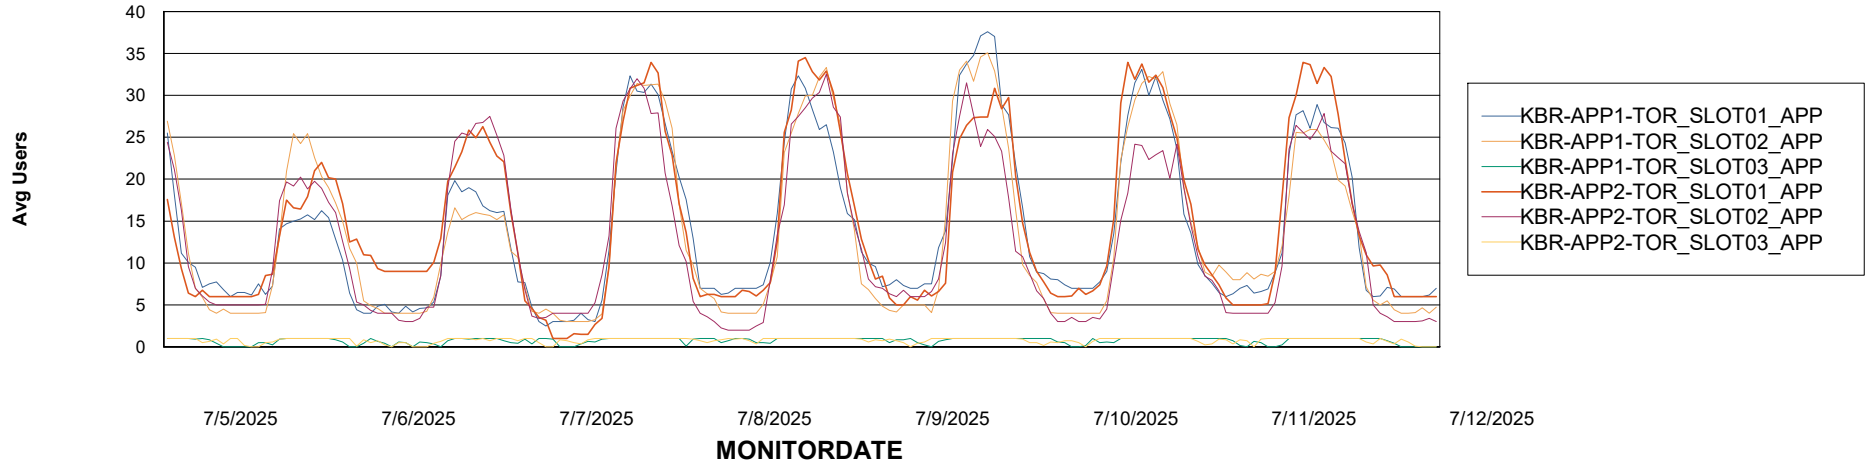

Avg users per day per ABS server