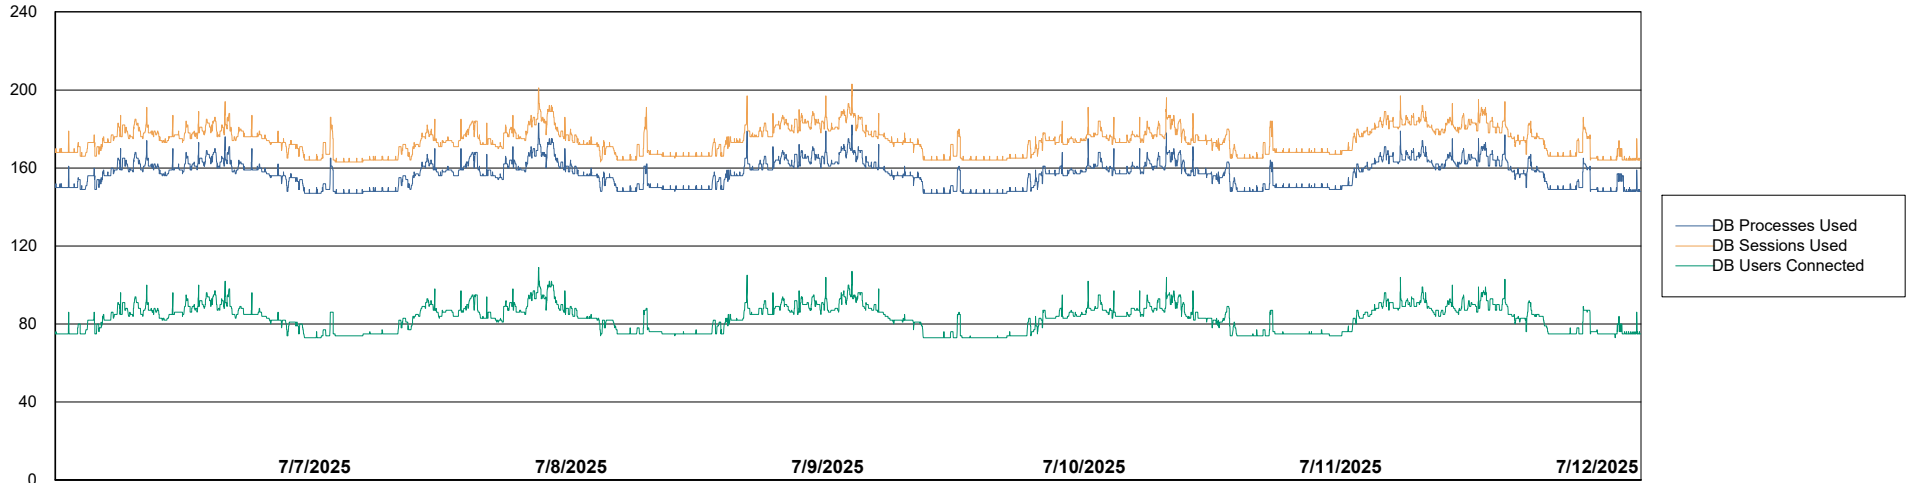

Database Performance KBR-DBS1-TOR_PROD_ABS1