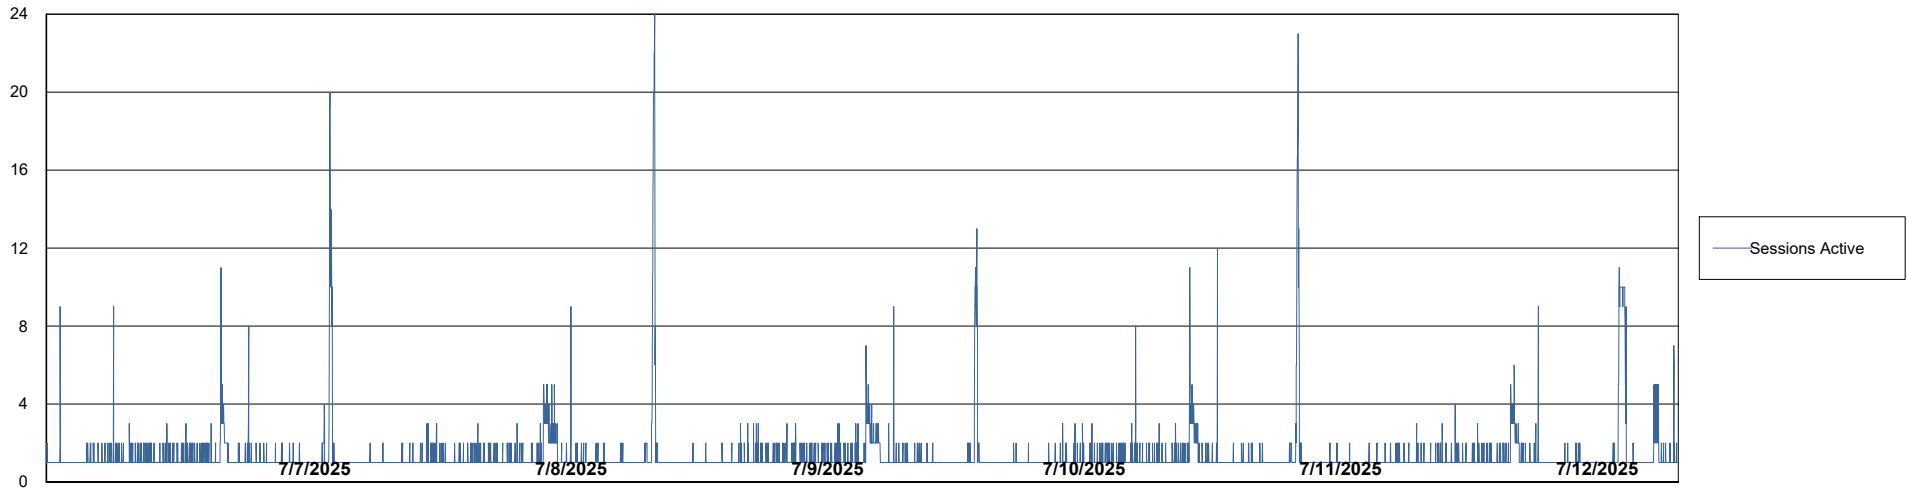

Database Performance KBR-DBS1-TOR_PROD_ABS1