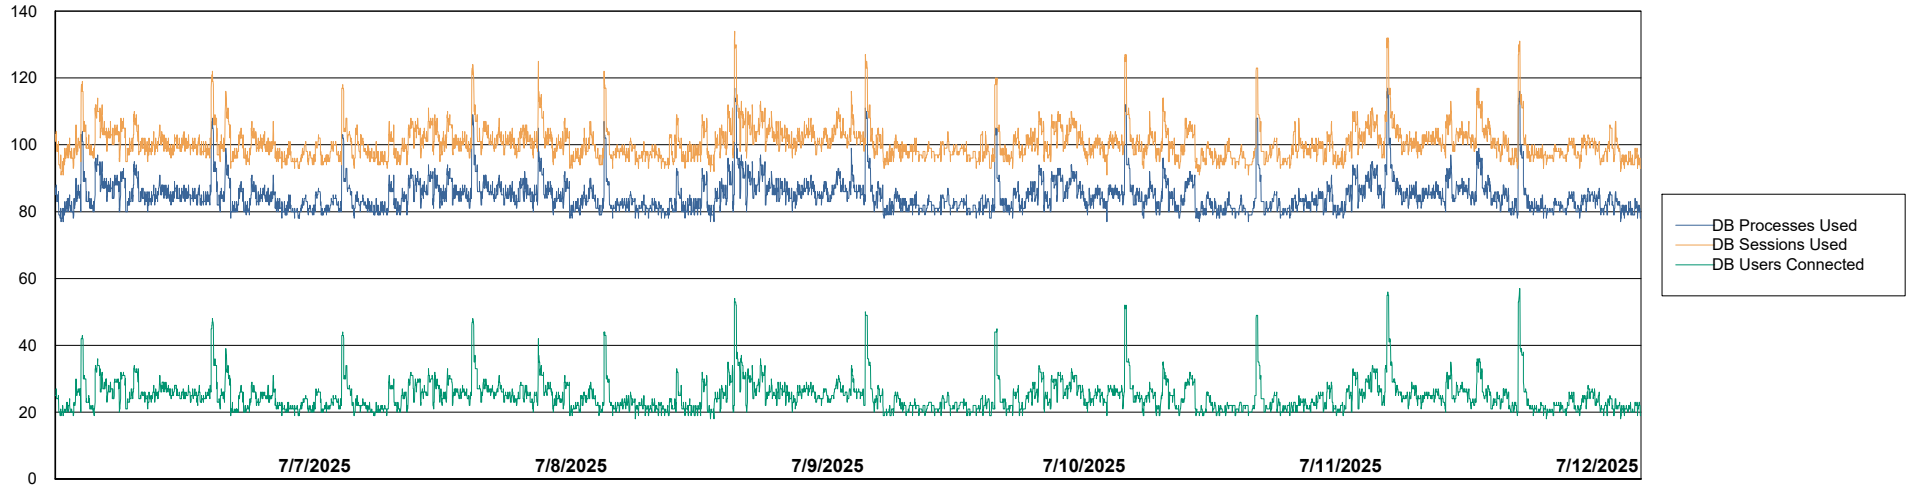

Database Performance KBR-BI-TOR_PROD_ABS1