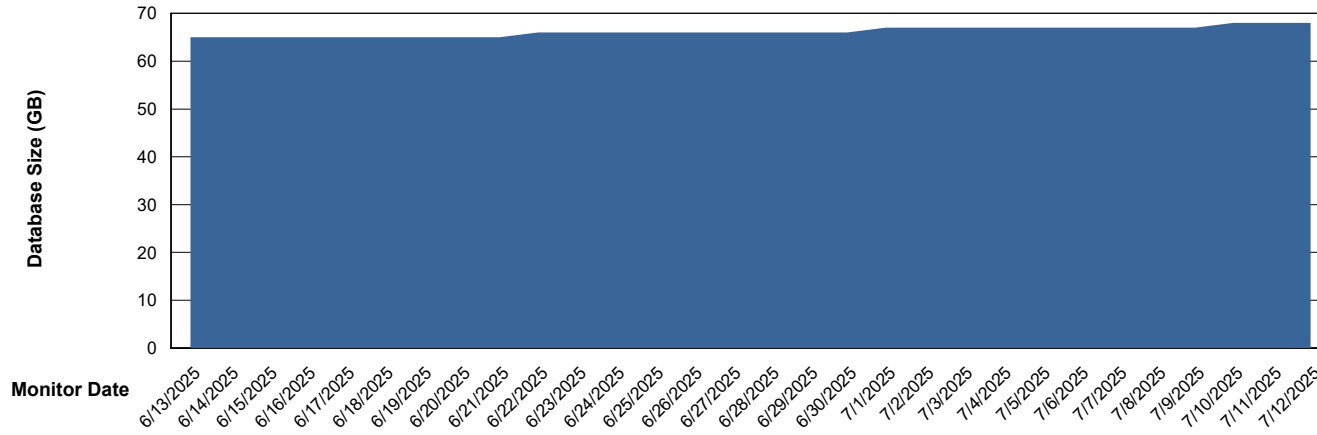

DATABASE SIZE KBR-BI-TOR_PROD_ABS1

Database growth over last month