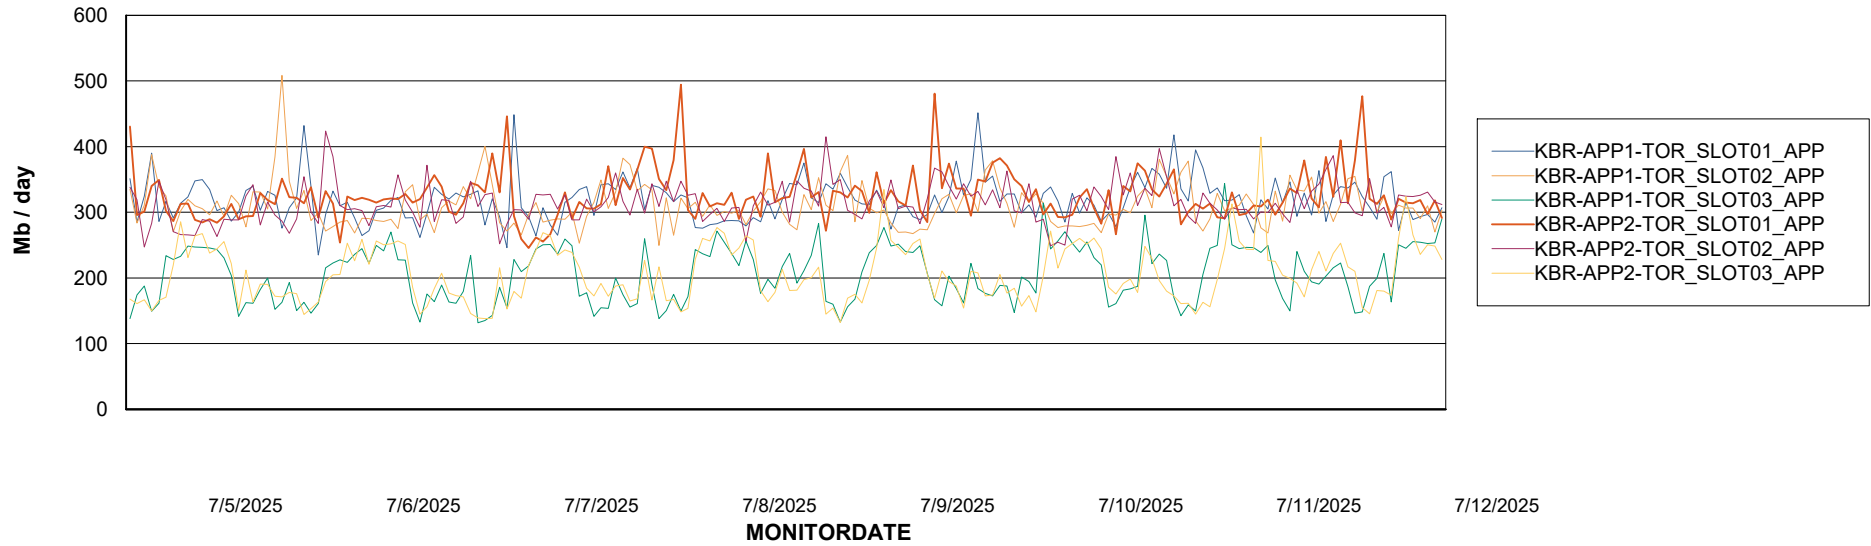

ABSSolute Application Server Services

Avg memory used per ABS Server Service