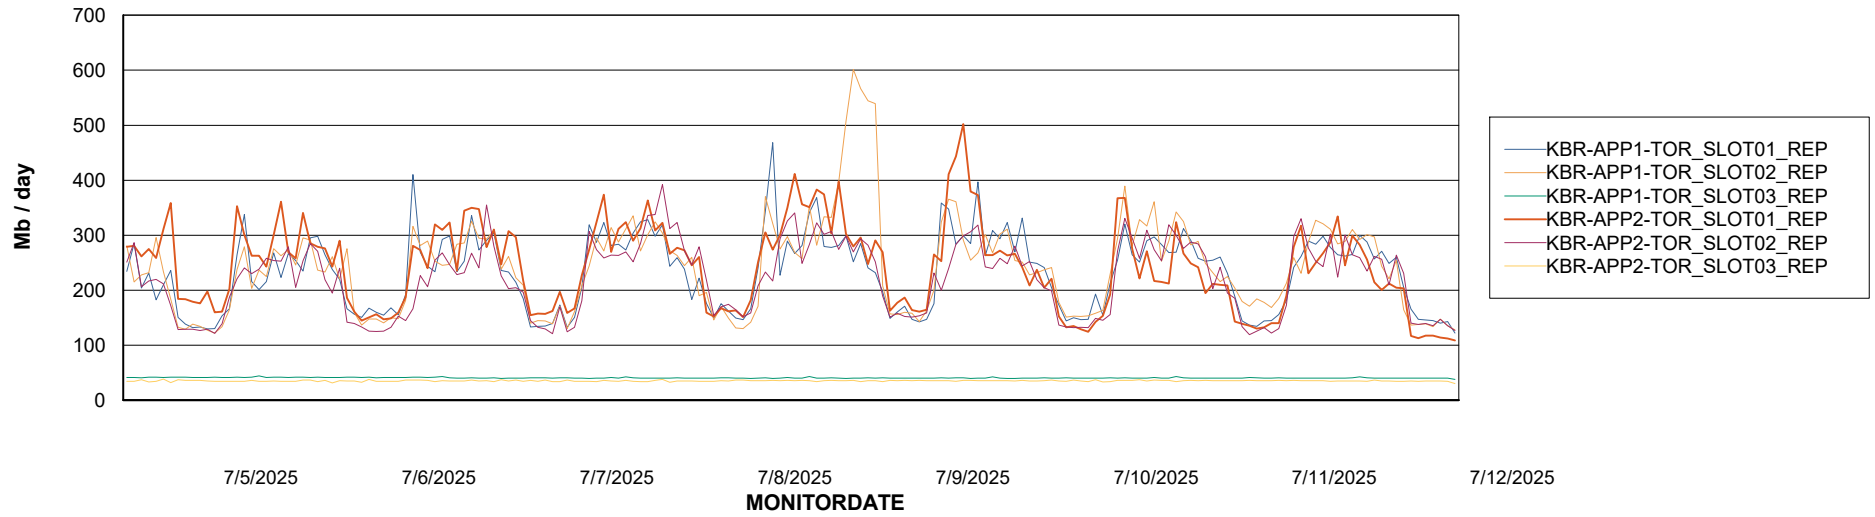

ABSSolute Application ReportServer Services

Avg memory used per ReportServer Service