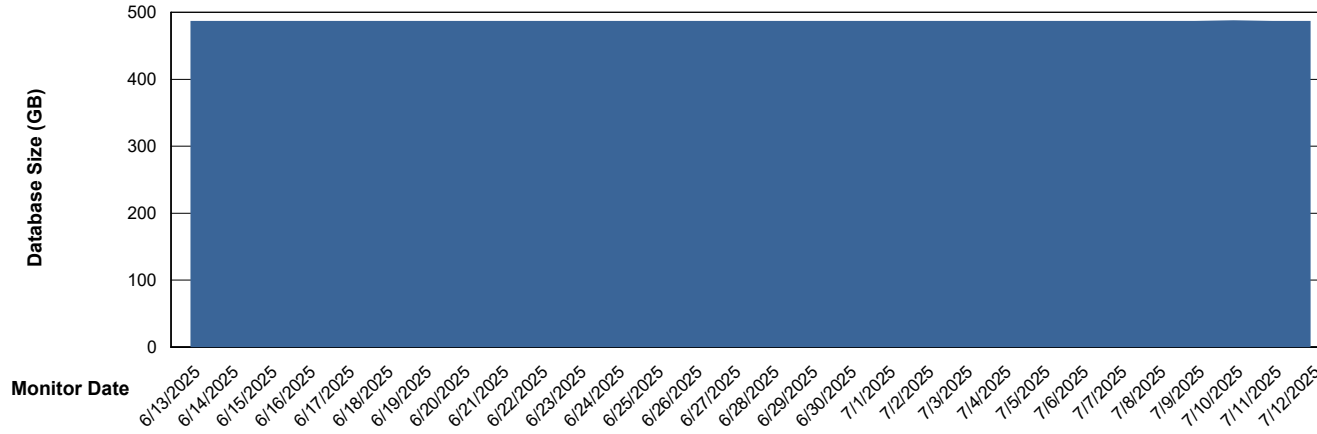

Weekly SLA Customer Report

Customer JSG_Production (24/7)
Database ID 102

Database Performance JSG_PRD_BASHIR_DB_ABS1

Weekly SLA Customer Report

Customer JSG_Production (24/7)
Database ID 102

Database Performance JSG_PRD_PICARD_DB_ABS1

DB Processes Max 4
DB Processes Max 1,000
DB Processes Max 0

Weekly SLA Customer Report

Customer JSG_Production (24/7)
Database ID 102

Database Performance JSG_PRD_RIKER_DB_HSBABS1

Weekly SLA Customer Report

Customer JSG_Production (24/7)
Database ID 102

DATABASE SIZE JSG_PRD_BASHIR_DB_ABS1

Database growth over last month

DATABASE SIZE JSG_PRD_RIKER_DB_HSBABS1

Database growth over last month

Weekly SLA Customer Report