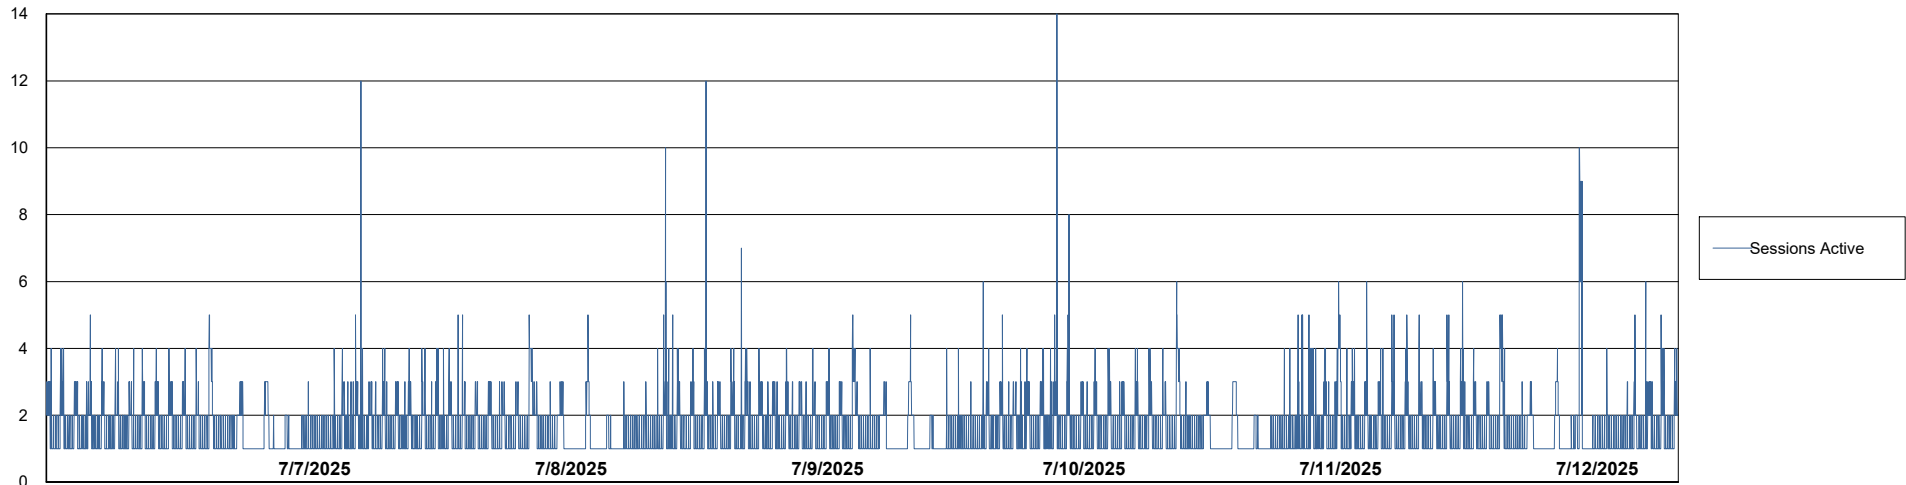

Weekly SLA Customer Report

Customer JSG_Production (24/7)
Database ID 102

Harddisk Usage JSG_PRD_WORF

	Free disk space on C: (%)	Total disk space on C: (Gb)	Used disk space on C: (Gb)
7/12/2025	48	149	78
7/11/2025	48	149	78
7/10/2025	48	149	78
7/9/2025	48	149	78
7/8/2025	48	149	78
7/7/2025	48	149	78
7/6/2025	48	149	78

Weekly SLA Customer Report

Customer JSG_Production (24/7)
Database ID 102

Database Performance JSG_PRD_BASHIR_DB_ABS1

Weekly SLA Customer Report

Customer JSG_Production (24/7)
Database ID 102

Database Performance JSG_PRD_PICARD_DB_ABS1