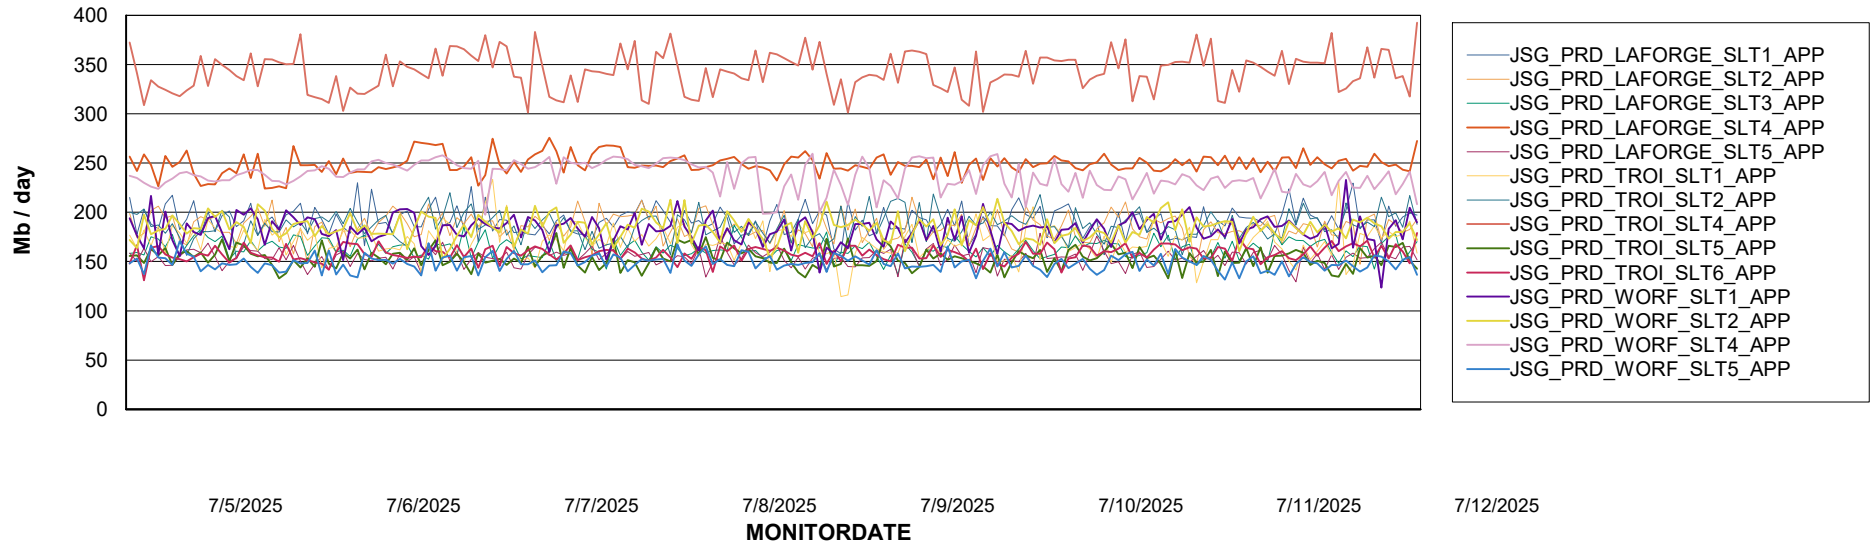

ABSSolute Application Server Services

Avg memory used per ABS Server Service