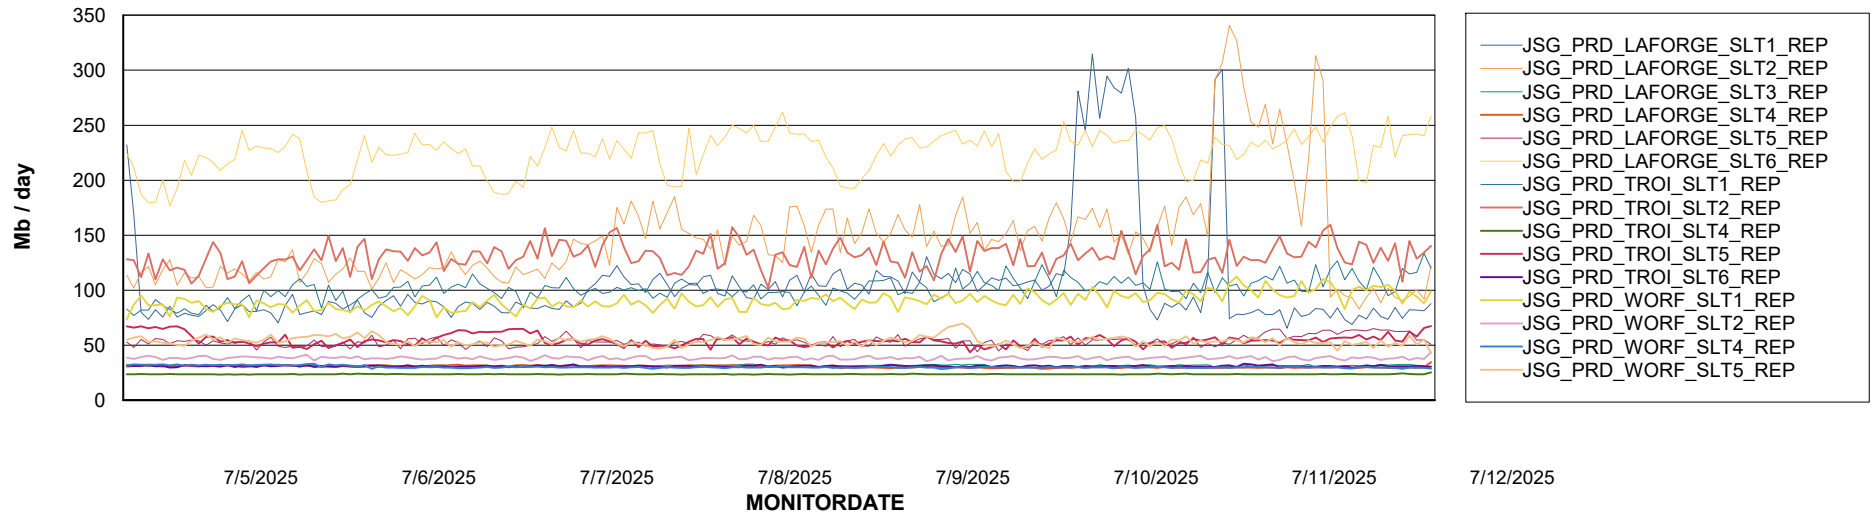

ABSSolute Application ReportServer Services

Avg memory used per ReportServer Service