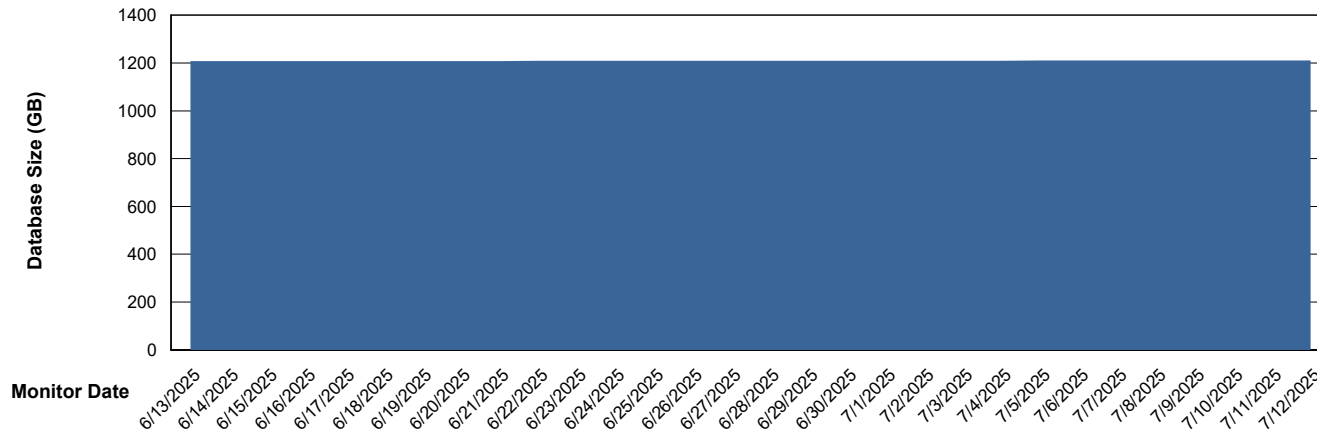

Customer JSG_Production (24/7)
Database ID 102

DATABASE SIZE JSG_PRD_BASHIR_DB_ABS1

Database growth over last month

DATABASE SIZE JSG_PRD_RIKER_DB_HSBABS1

Database growth over last month

Weekly SLA Customer Report