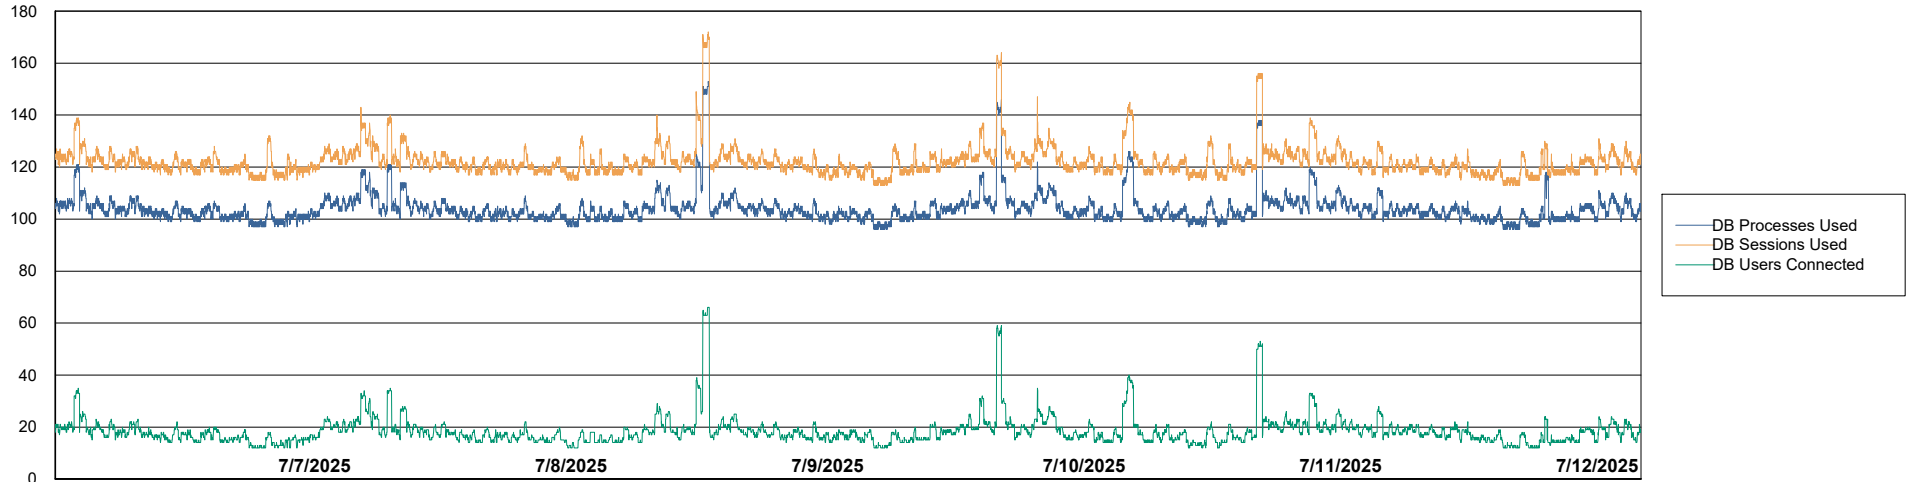

Database Performance JSG_PRD_BASHIR_DB_ABS1