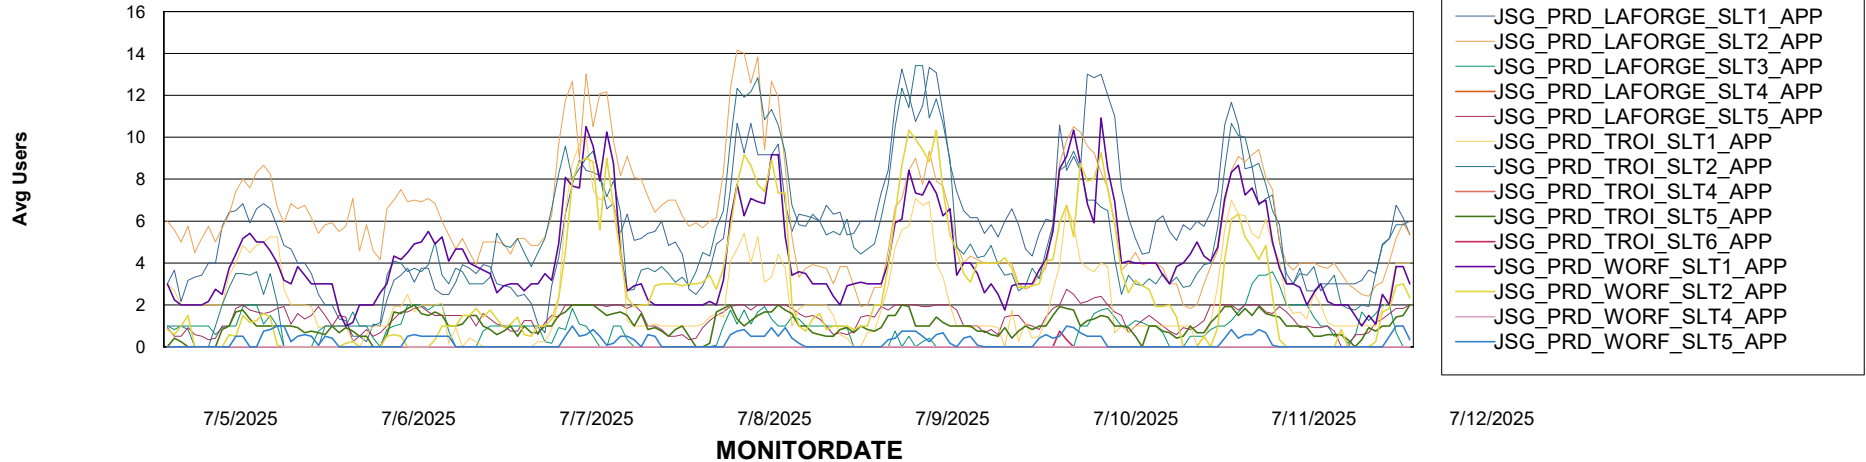

Avg users per day per ABS server