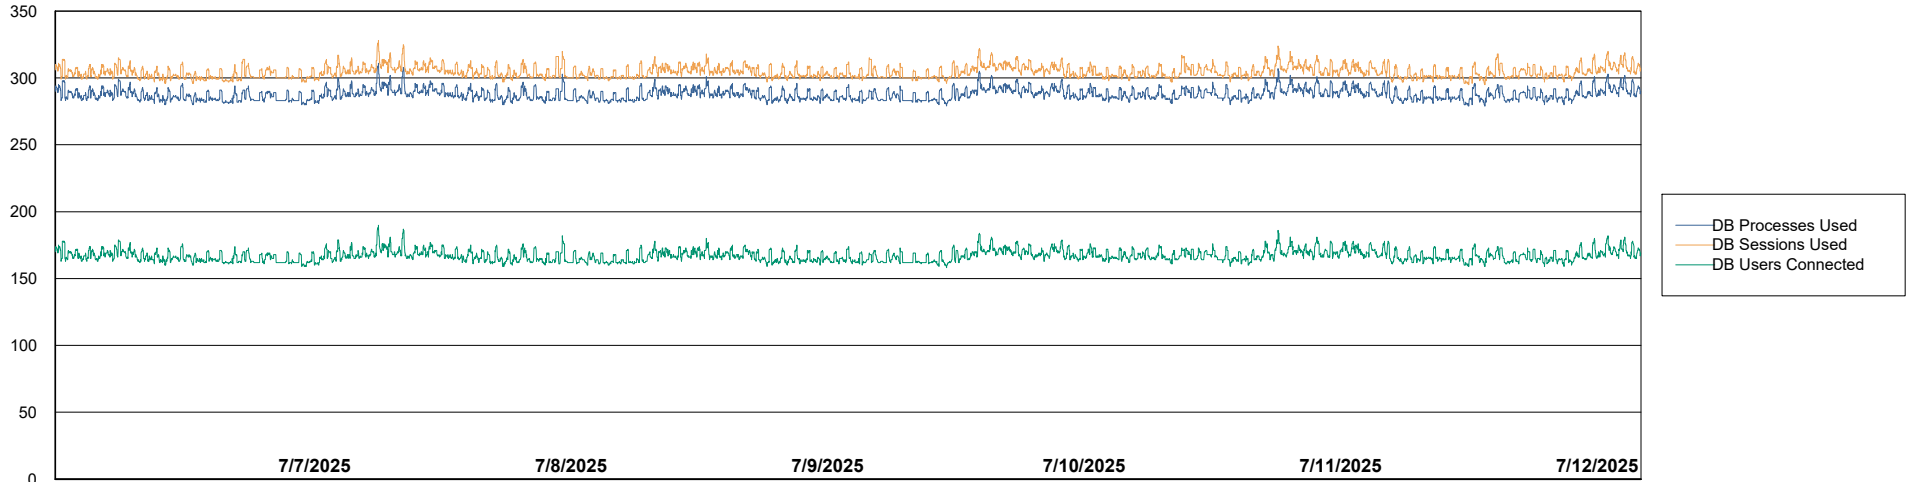

DB Processes Max 4
DB Processes Max 1,000
DB Processes Max 0

Weekly SLA Customer Report

Customer JSG_Production (24/7)
Database ID 102

Database Performance JSG_PRD_RIKER_DB_HSBABS1

Weekly SLA Customer Report