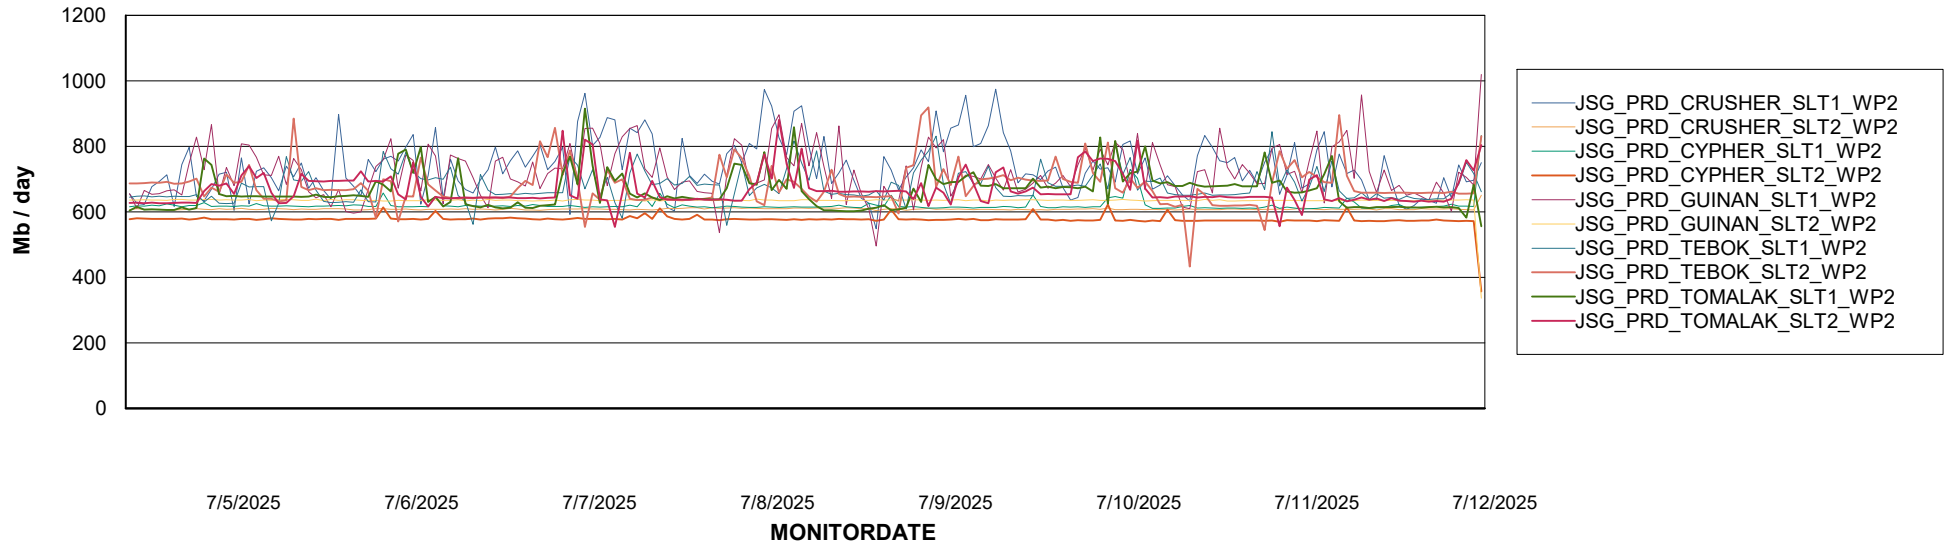

ABSSolute Web Component Services

Avg memory used per ABS Web component