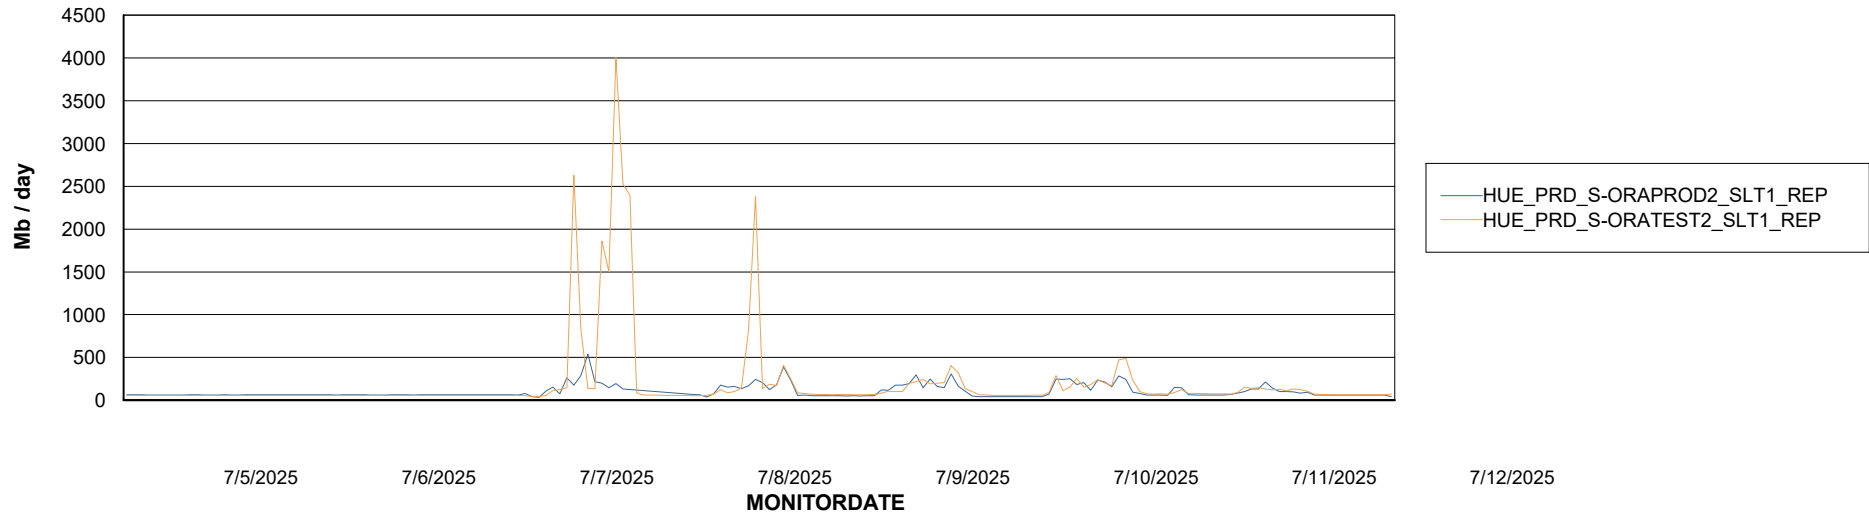

ABSSolute Application ReportServer Services

Avg memory used per ReportServer Service