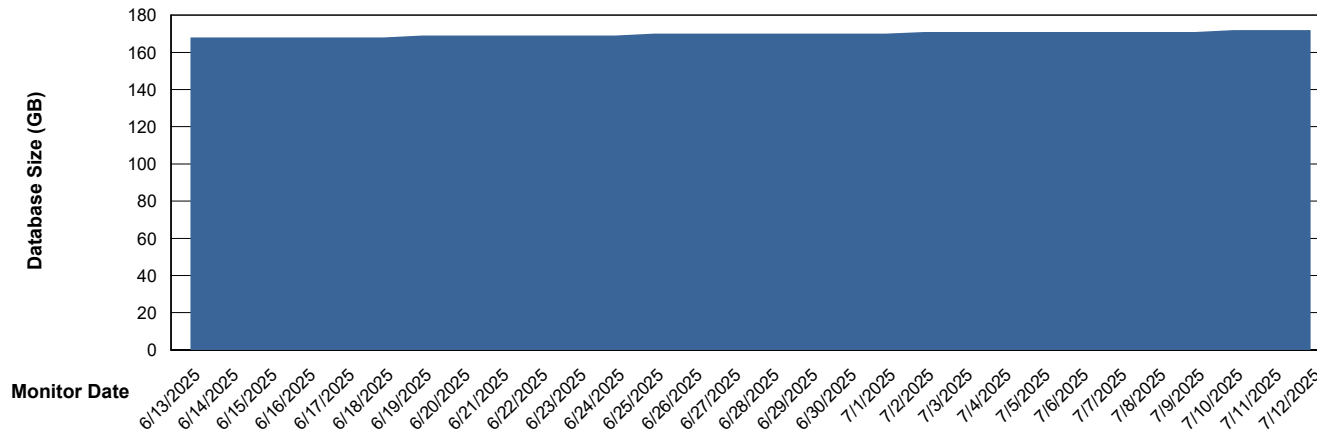

DATABASE SIZE HUE_PRD_S-ORAPROD2_ABS1

Database growth over last month