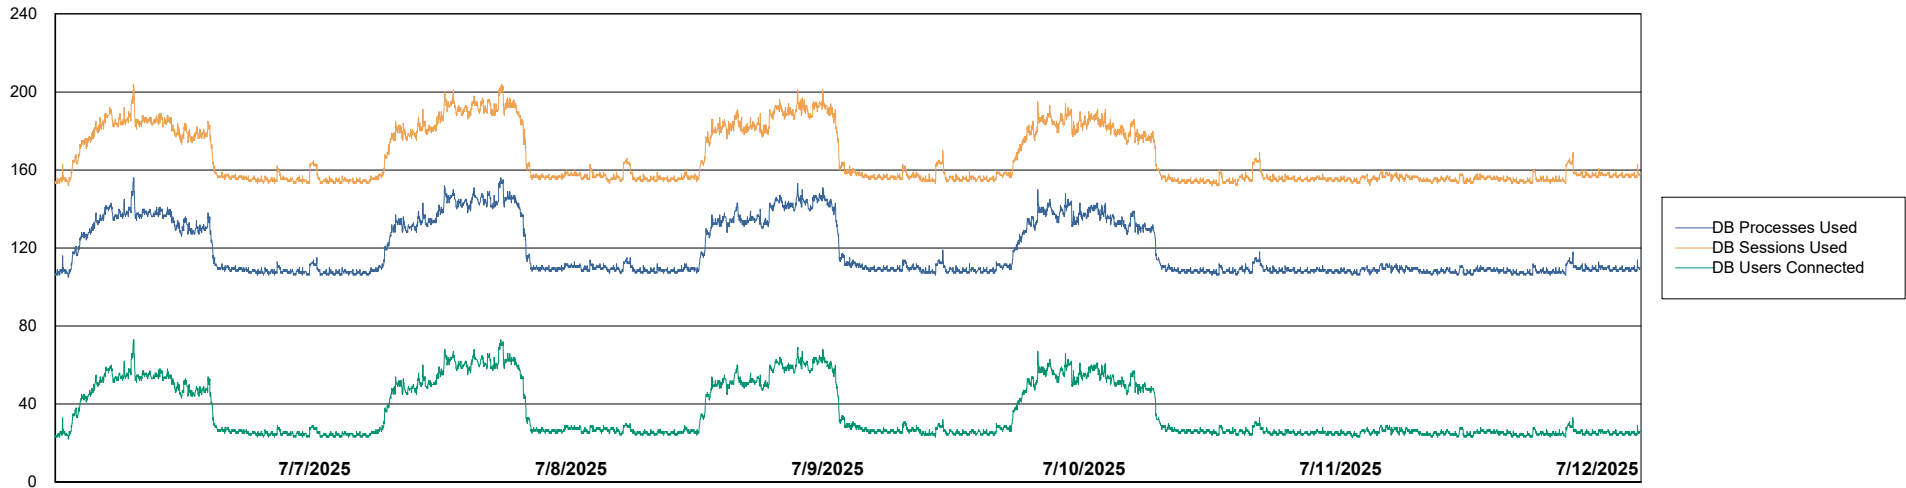

Database Performance HUE_PRD_S-ORAPROD2_ABS1