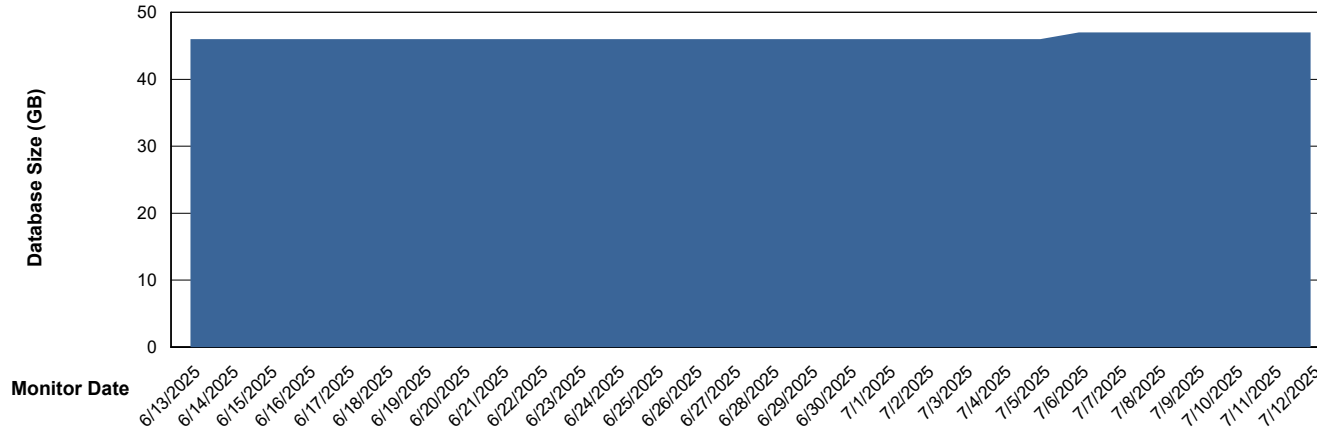

DATABASE SIZE HUE_PRD_S-ORABI2024_ABS1

Database growth over last month