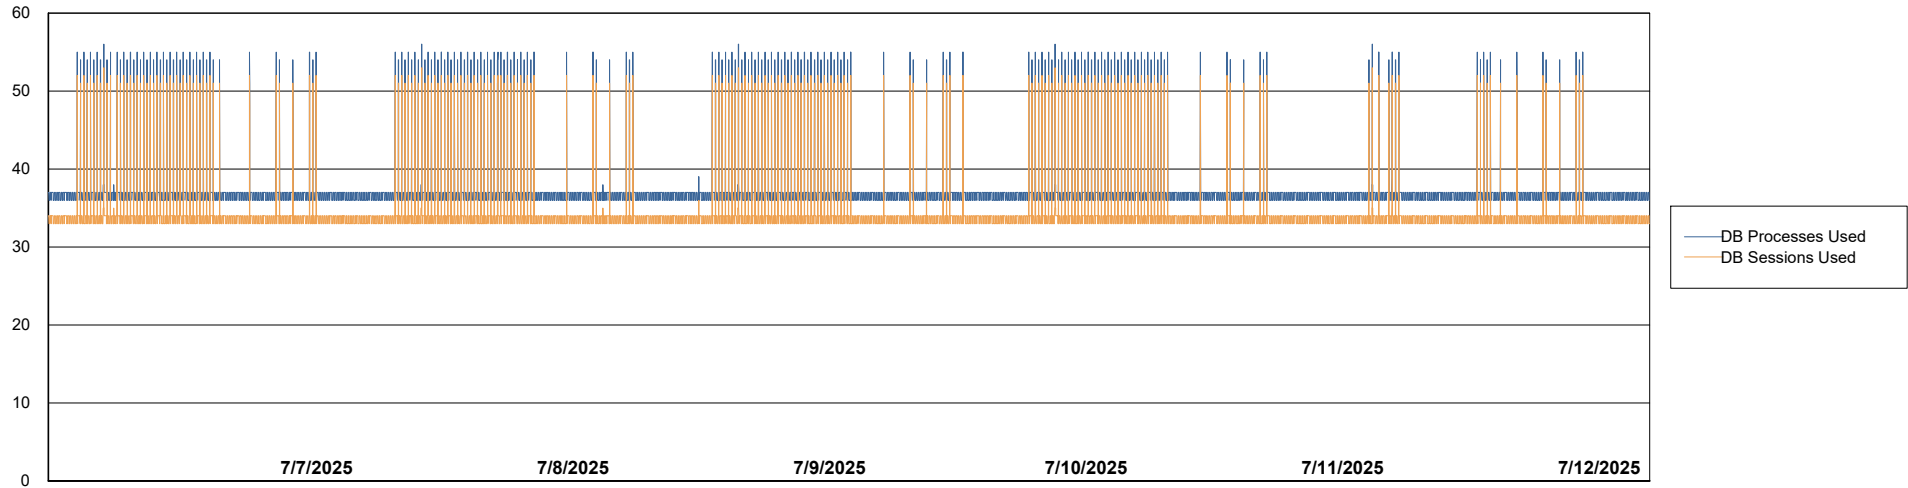

Database Performance HUE_PRD_S-ORATEST2_HSBABS1

DB Processes Max 1,000