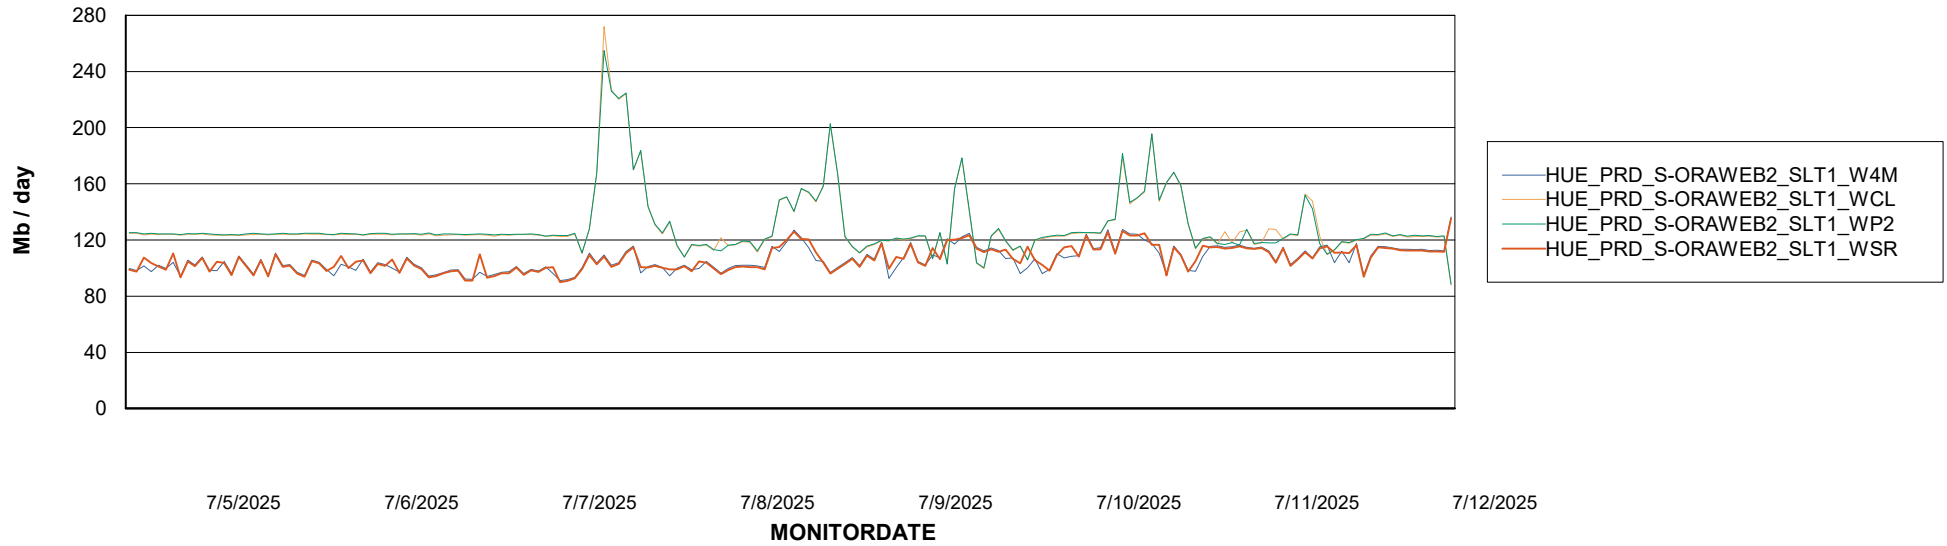

ABSSolute Web Component Services

Avg memory used per ABS Web component