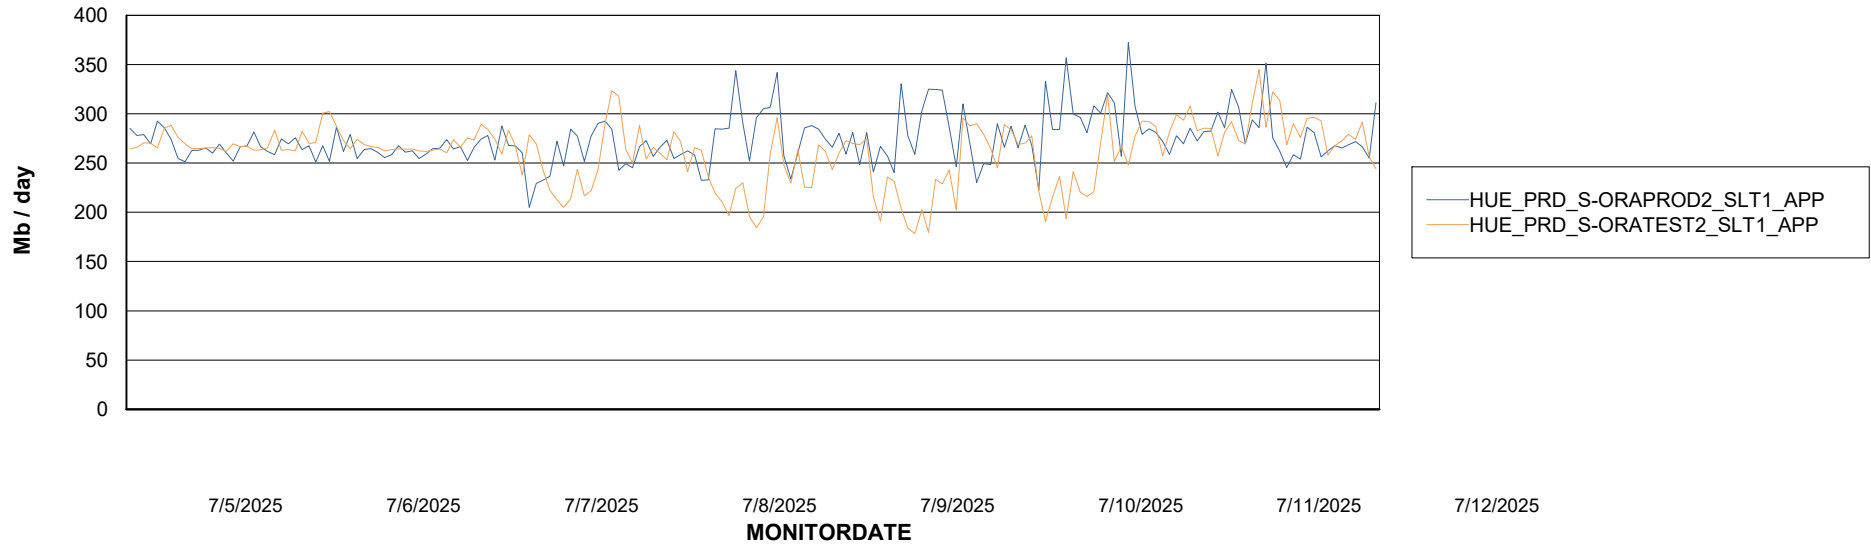

ABSSolute Application Server Services

Avg memory used per ABS Server Service