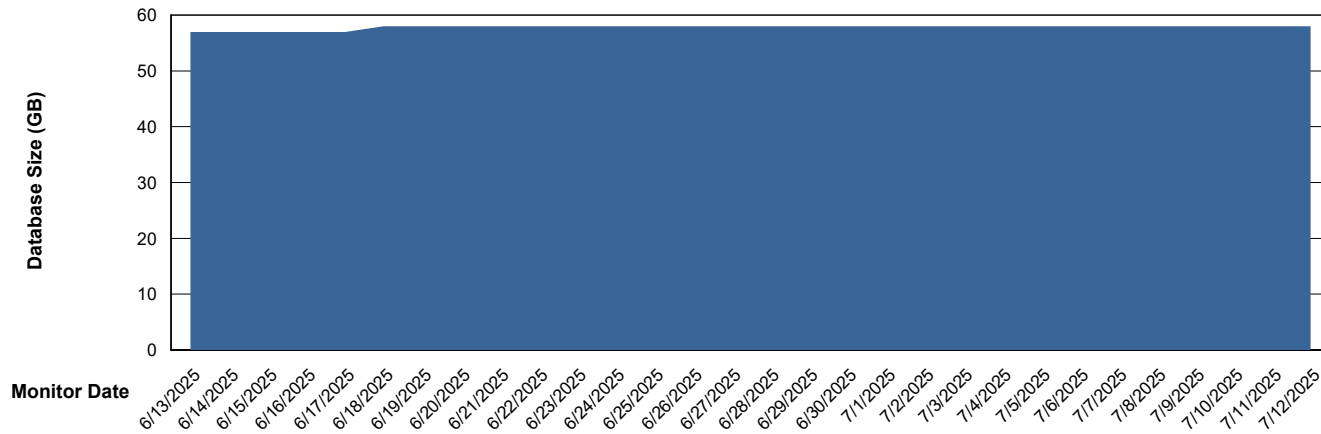

DATABASE SIZE ELJ_PRD_FRASEQXPRDDB03_ABS1

Database growth over last month