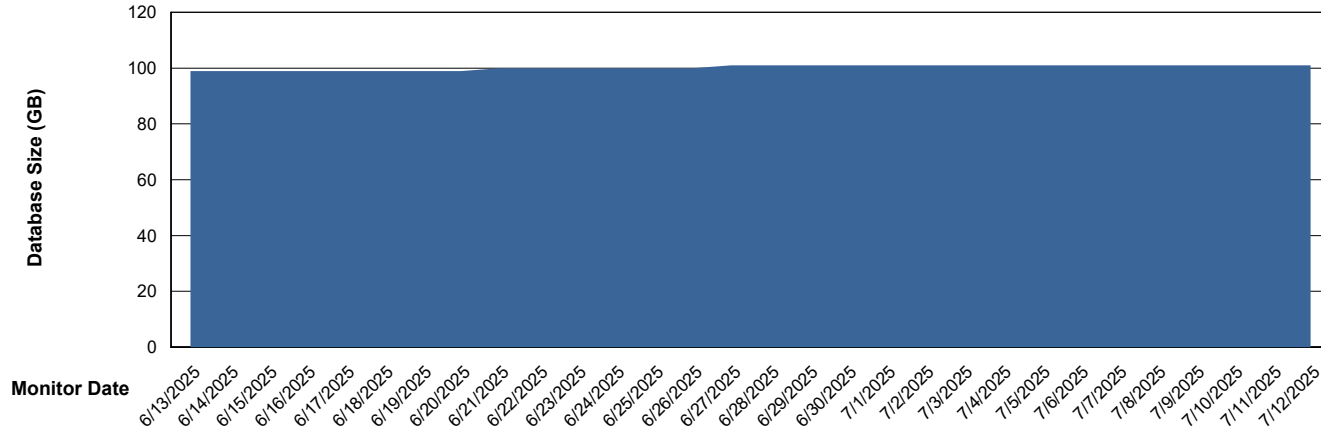

DATABASE SIZE ELJ_PRD_FRASEQXPRDDB01_ABS1

Database growth over last month