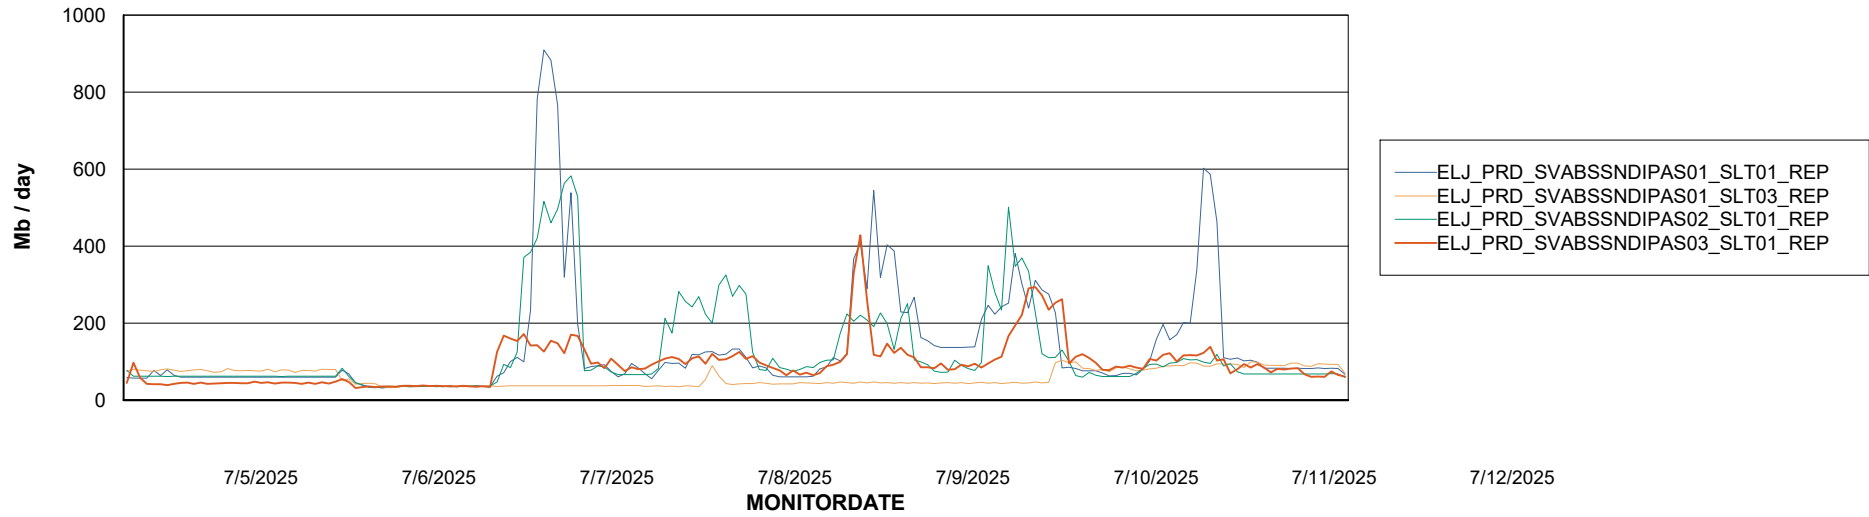

ABSSolute Application ReportServer Services

Avg memory used per ReportServer Service