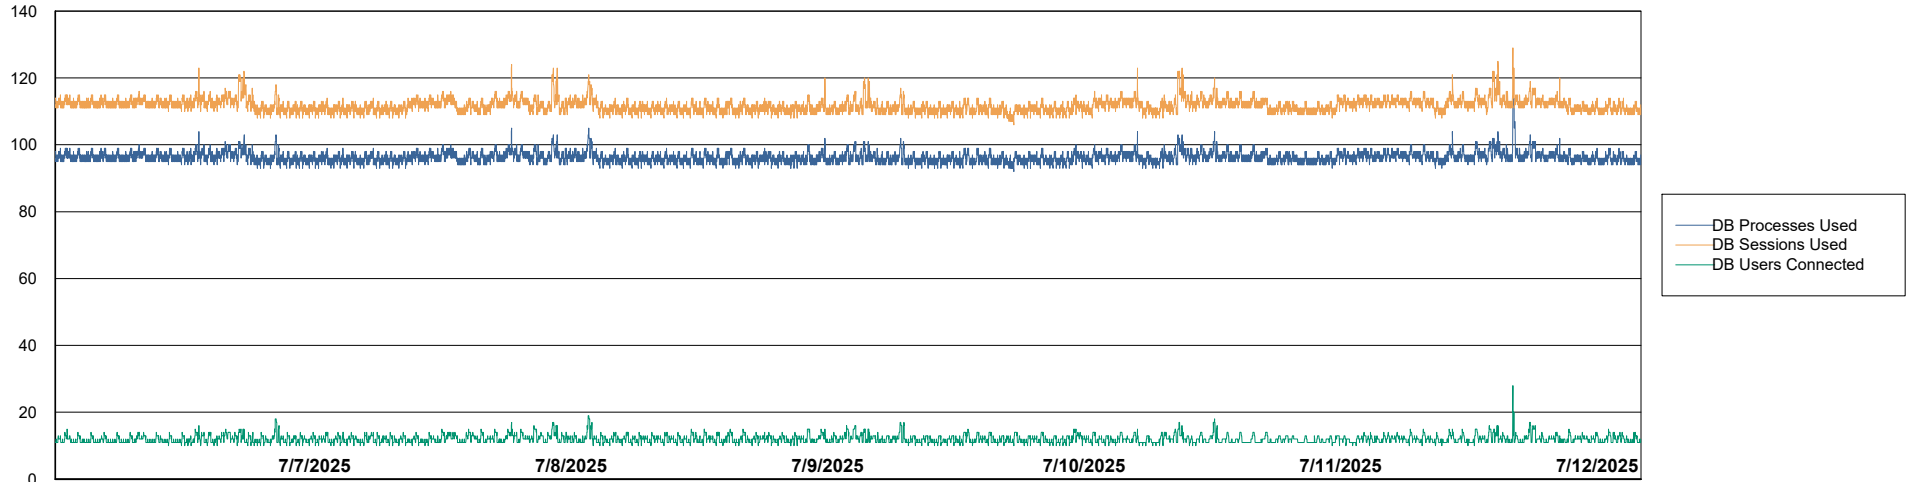

Database Performance ELJ_PRD_FRASEQXPRDDB03_ABS1