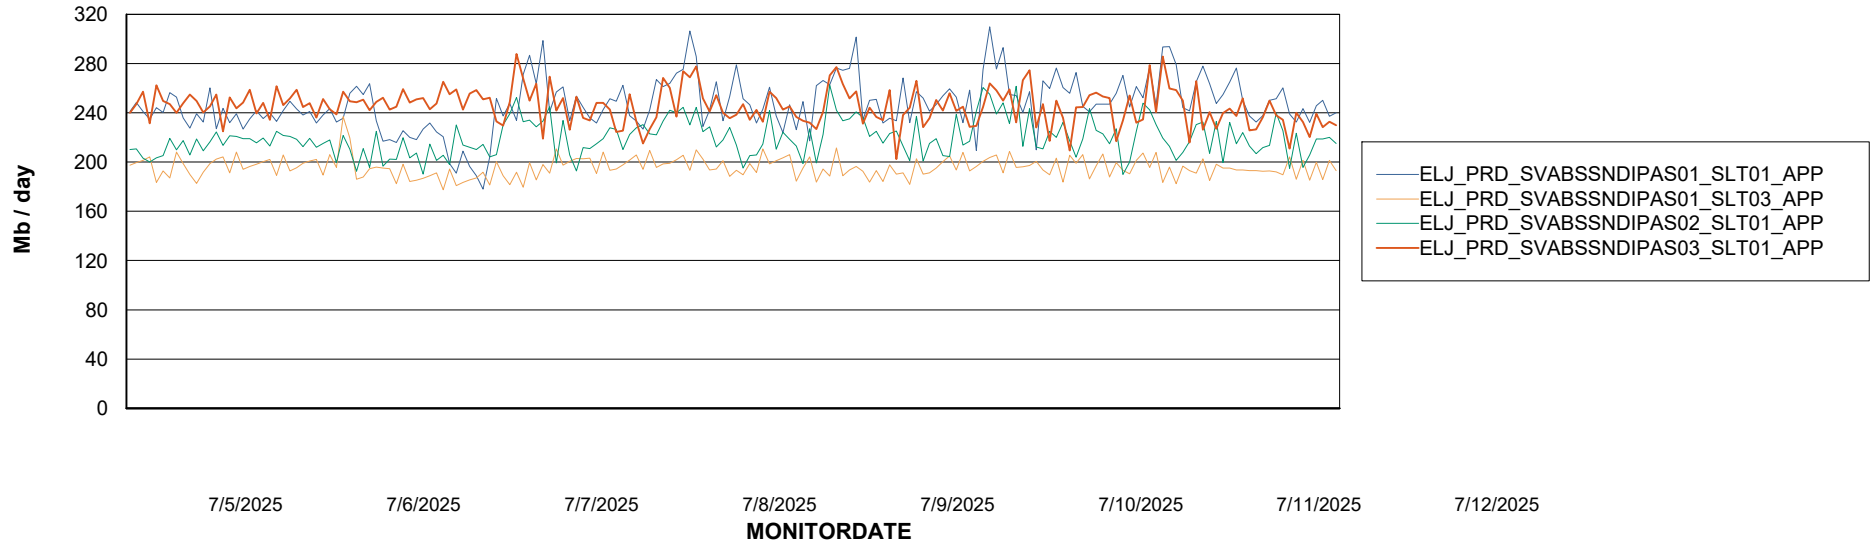

ABSSolute Application Server Services

Avg memory used per ABS Server Service