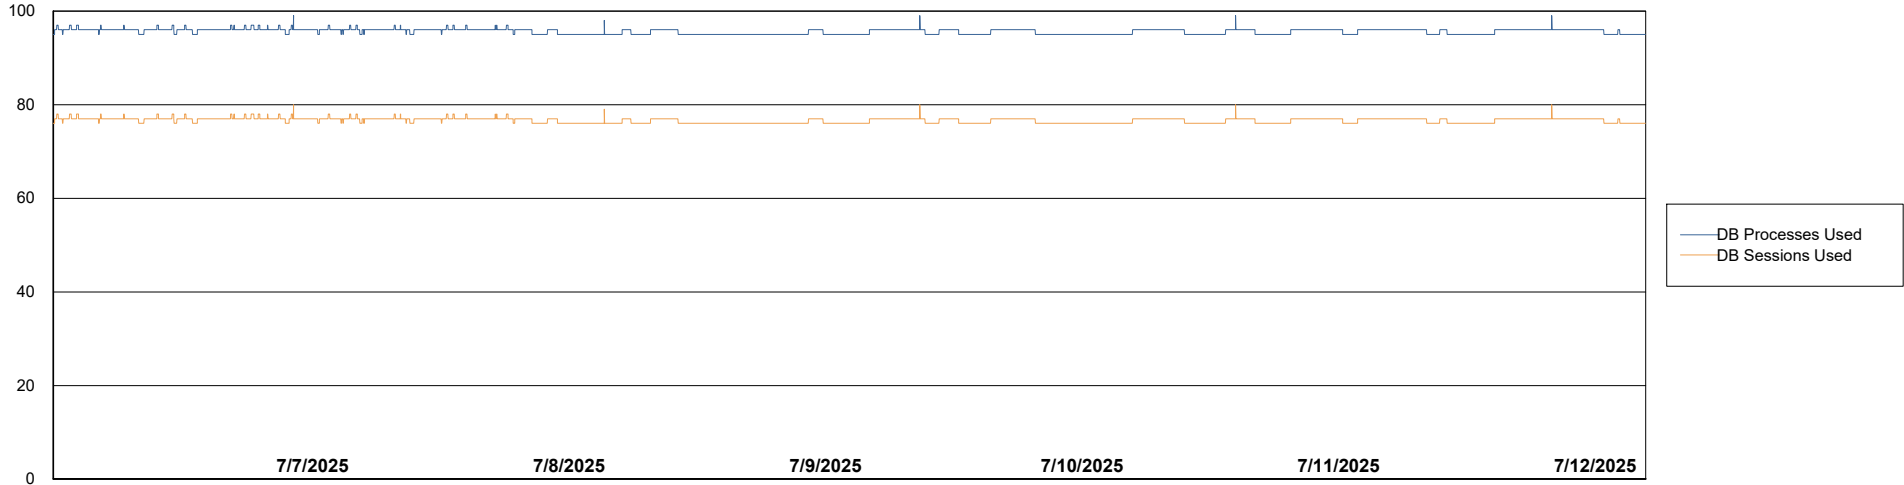

# Weekly SLA Customer Report

Customer ELJ Production  
Database ID 72

Database Performance ELJ\_PRD\_FRASEQXPRDDB02\_HSBABS1

DB Processes Max 1,000  
DB Sessions Max 0